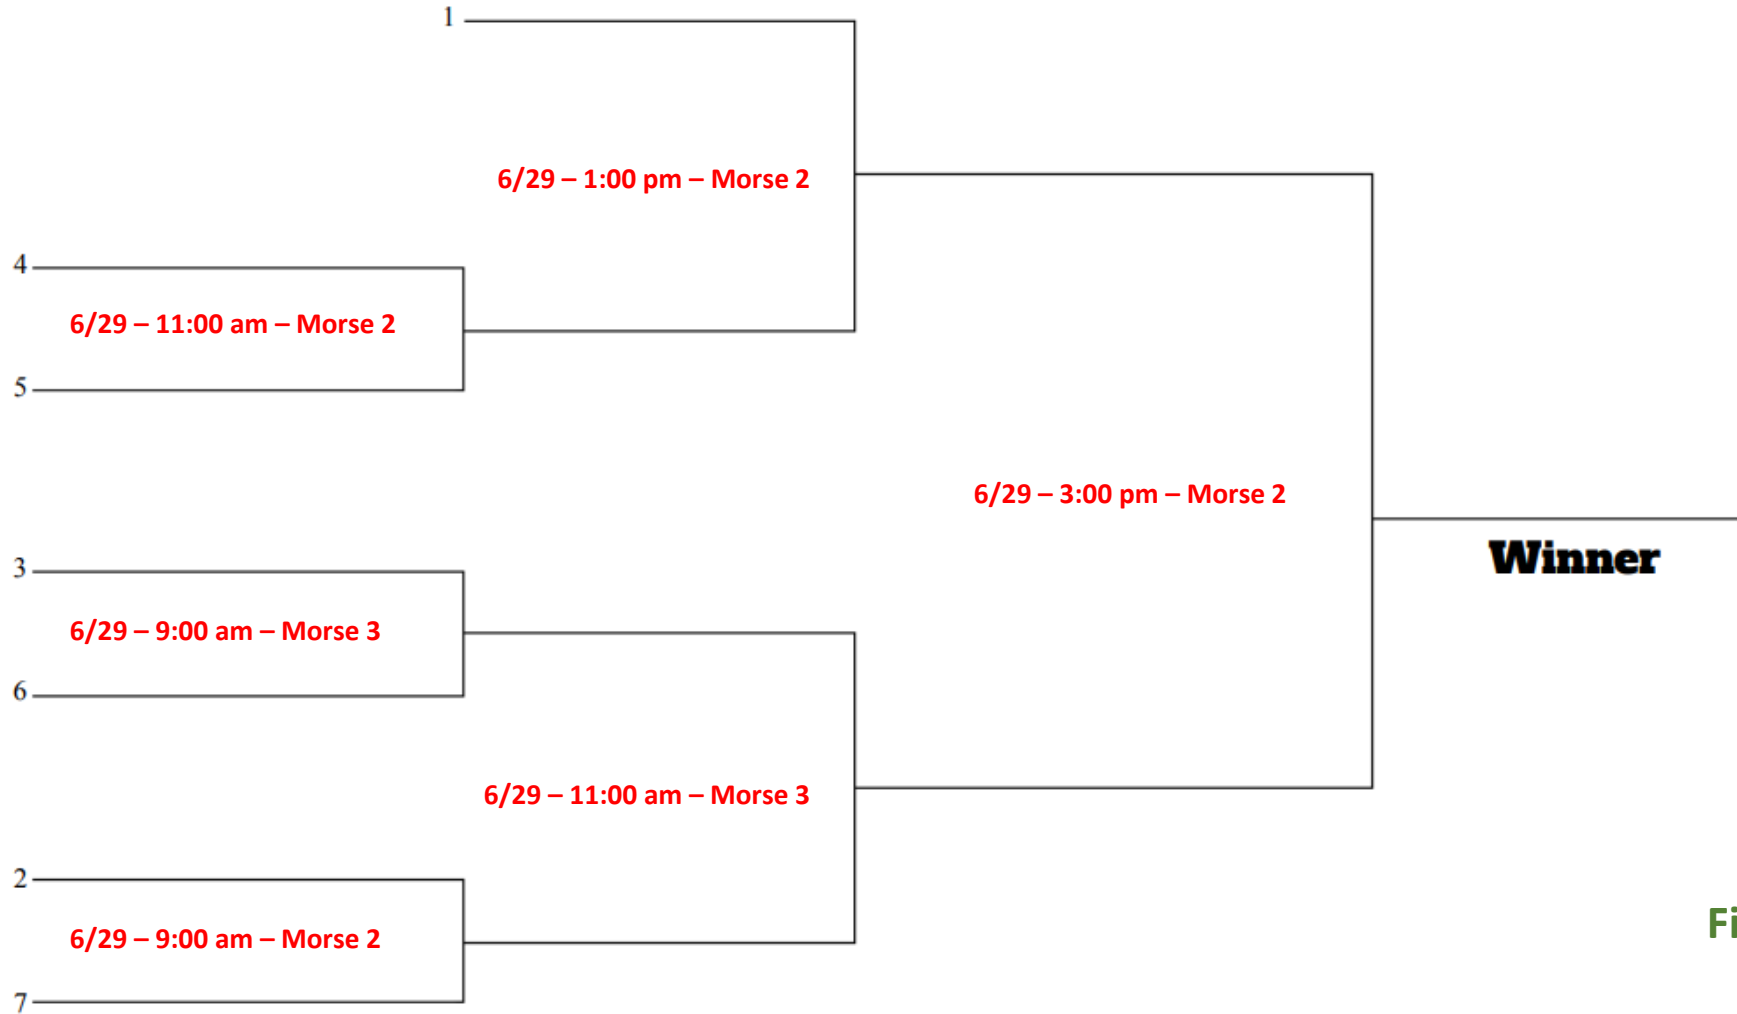

Teams

- LV McDuffee
- GD Elmore
- NJ Francis
- NJ Keleman
- GD Bennett
- GM Botsford
- WJ Gunning

10 AA American

Field Locations

Morse Park – Field 2/3
8180 W 20th Ave
Lakewood, CO 80214