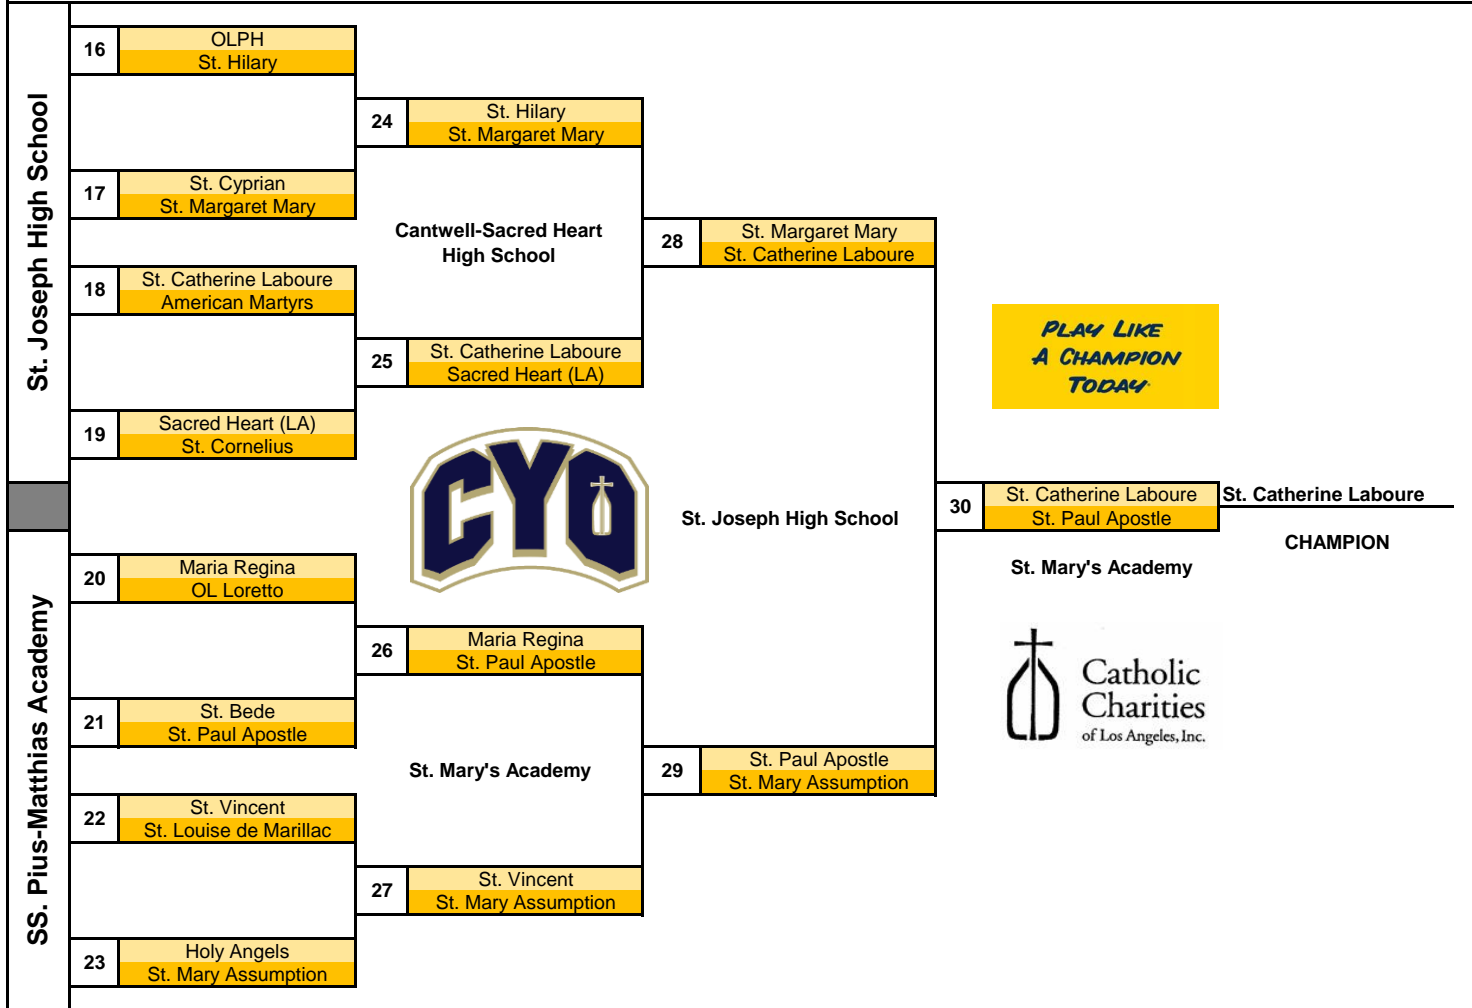

Sat., 2/10

Sat., 2/17

Sat., 2/24

Sun., 2/25

First Round

Second Round

Semi-Finals

Finals

CYO GIRLS BASKETBALL NAVY DIVISION PLAYOFFS

Sun., 2/11
First Round

Sun., 2/18
Second Round

Sat., 2/24
Semi-Finals

Sun., 2/25
Finals

St. Joseph High School

31	St. Dominic Savio St. Emydius
32	OL Rosary St. Anthony Padua
33	Holy Name Mary St. Therese
34	Assumption BVM Dolores Mission