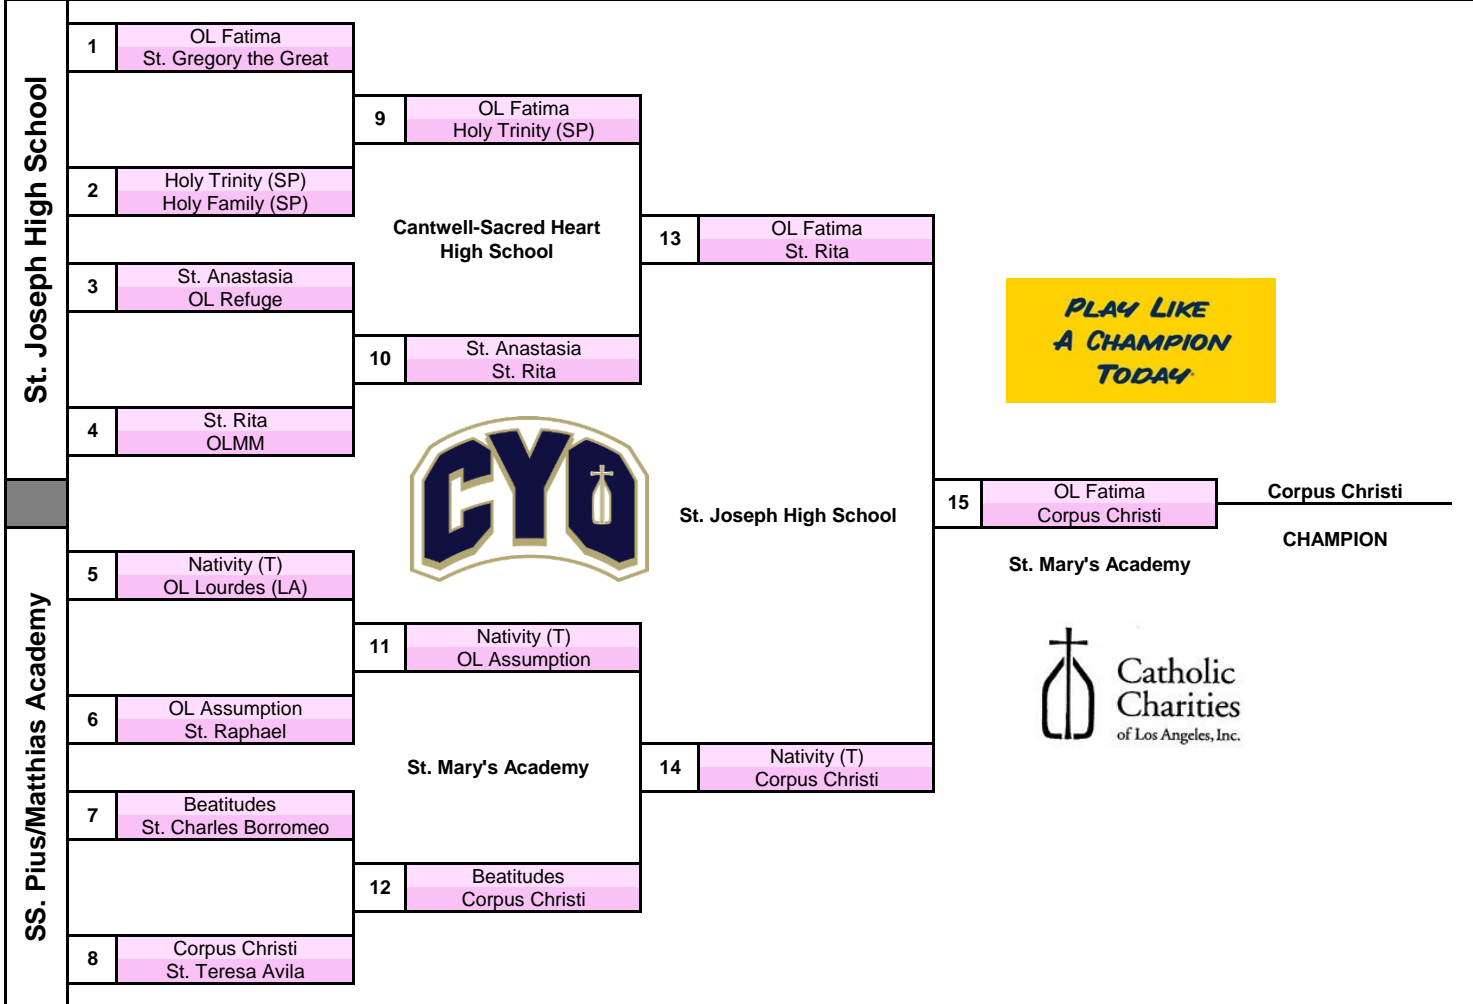

CYO GIRLS BASKETBALL OPEN DIVISION PLAYOFFS

Sat., 2/10
First Round

Sat., 2/17
Second Round

Sat., 2/24
Semi-Finals

Sun., 2/25
Finals

**PLAY LIKE
A CHAMPION
TODAY**

CYO GIRLS BASKETBALL GOLD DIVISION PLAYOFFS

Sat., 2/10

Sat., 2/17

Sat., 2/24

Sun., 2/25

First Round

Second Round

Semi-Finals

Finals