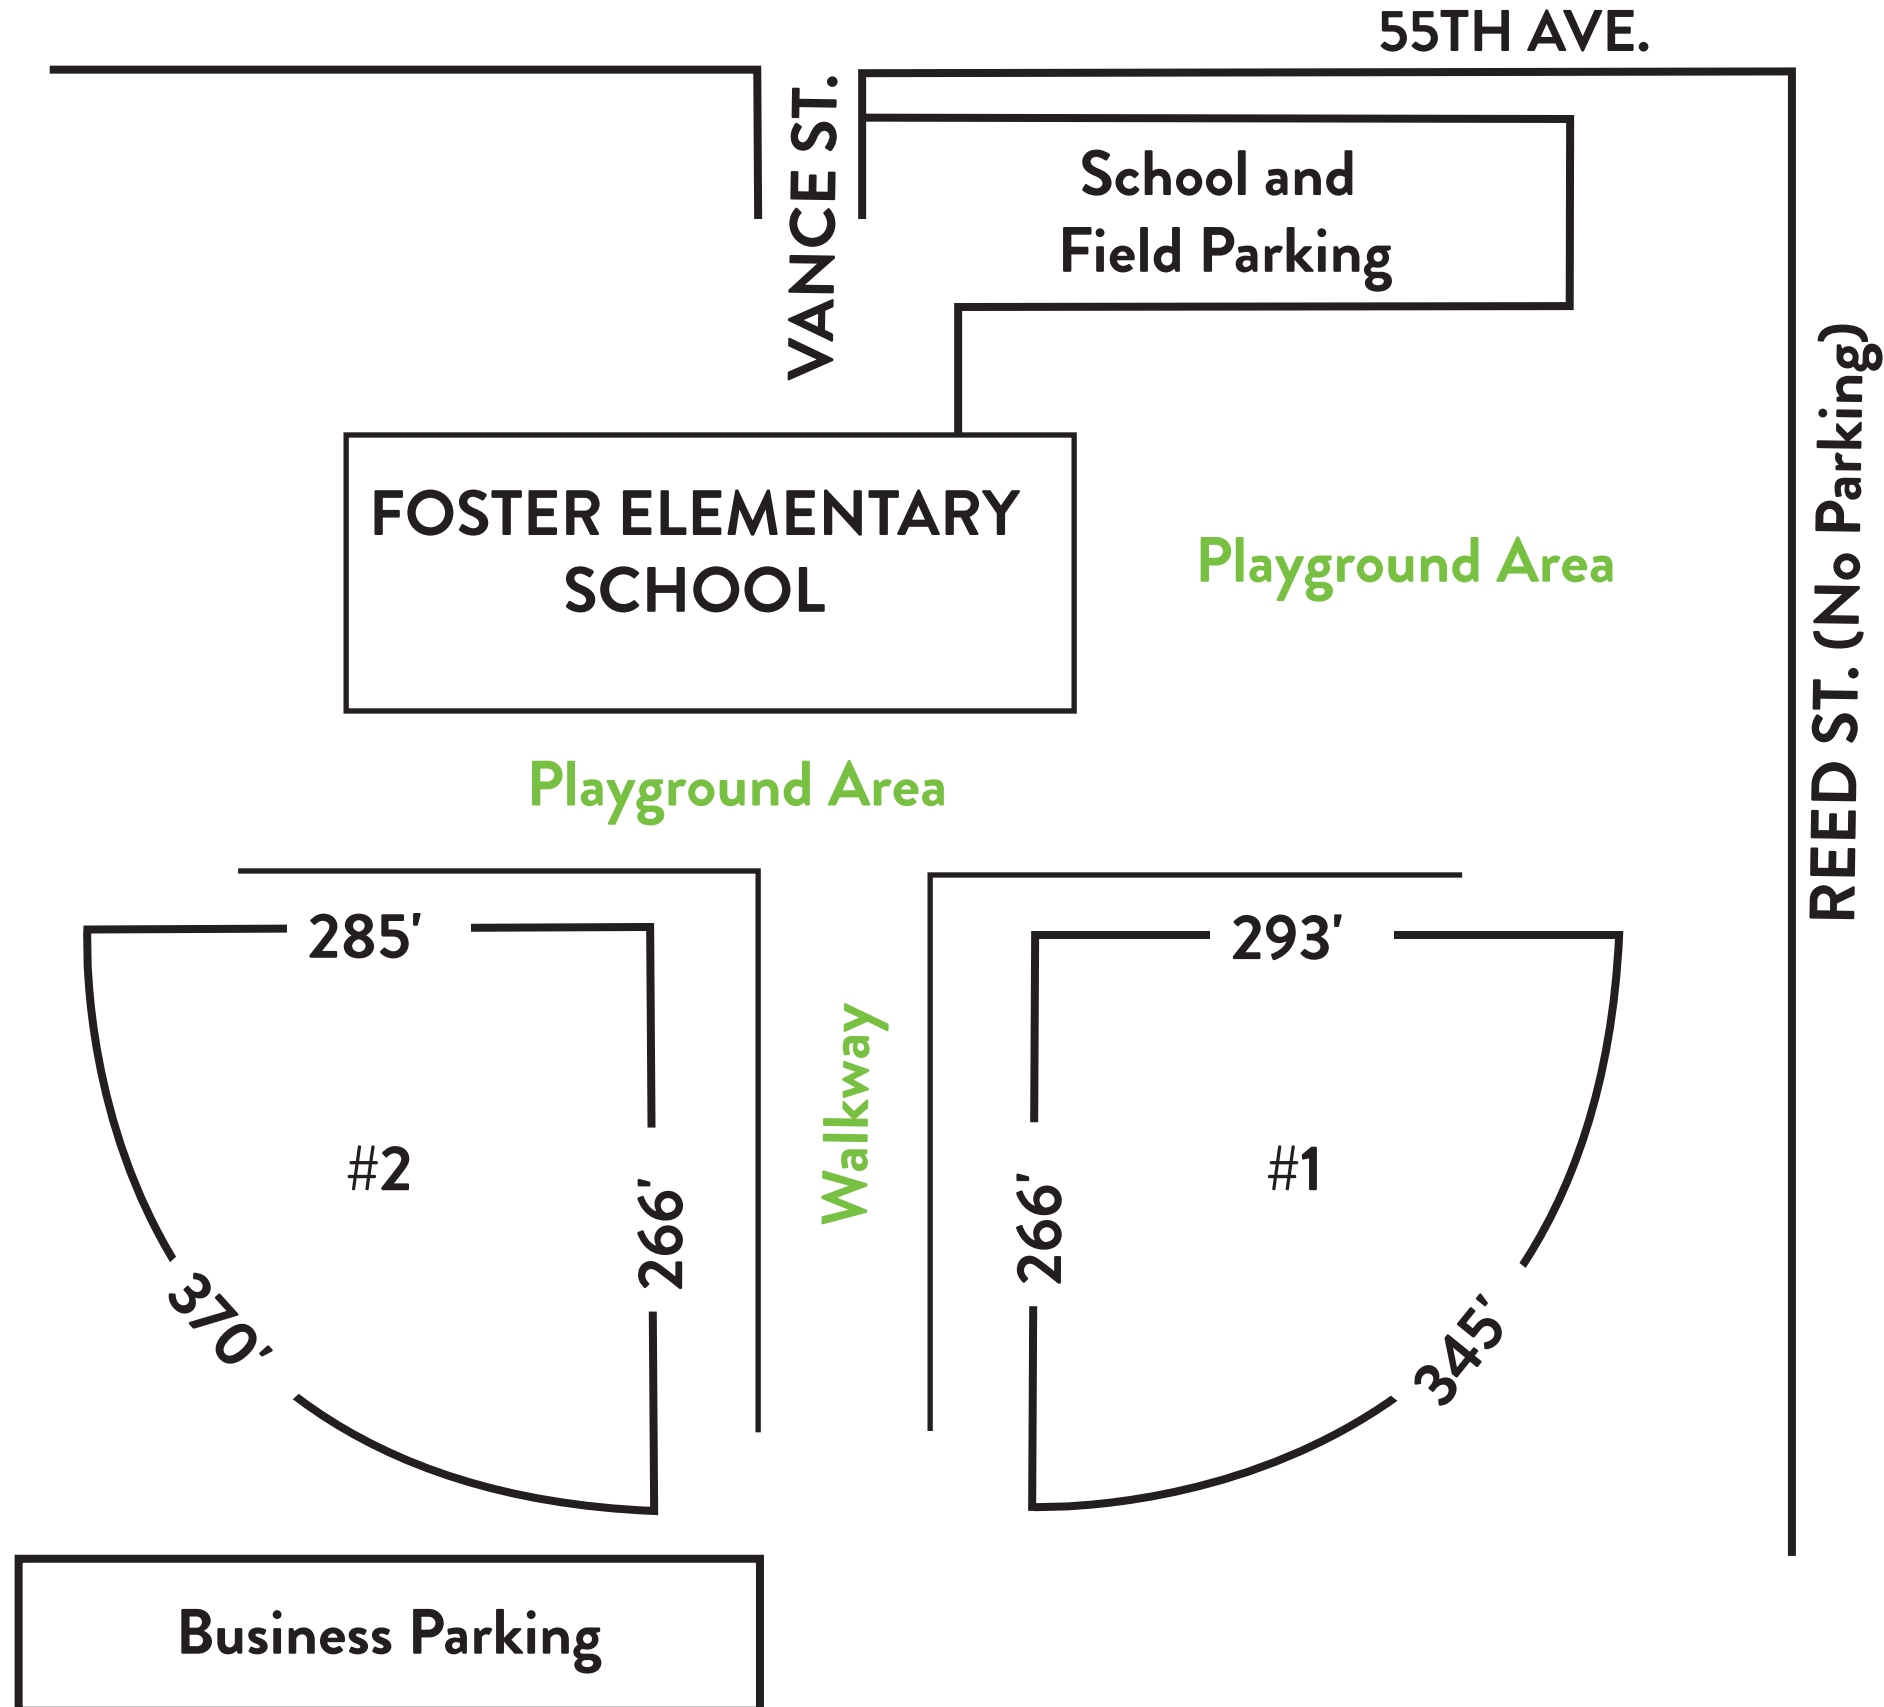

FOSTER FIELDS

5300 SAULSBURY CT.

NOTES AND AMENITIES

- Tier 2 Fields
- No Lights