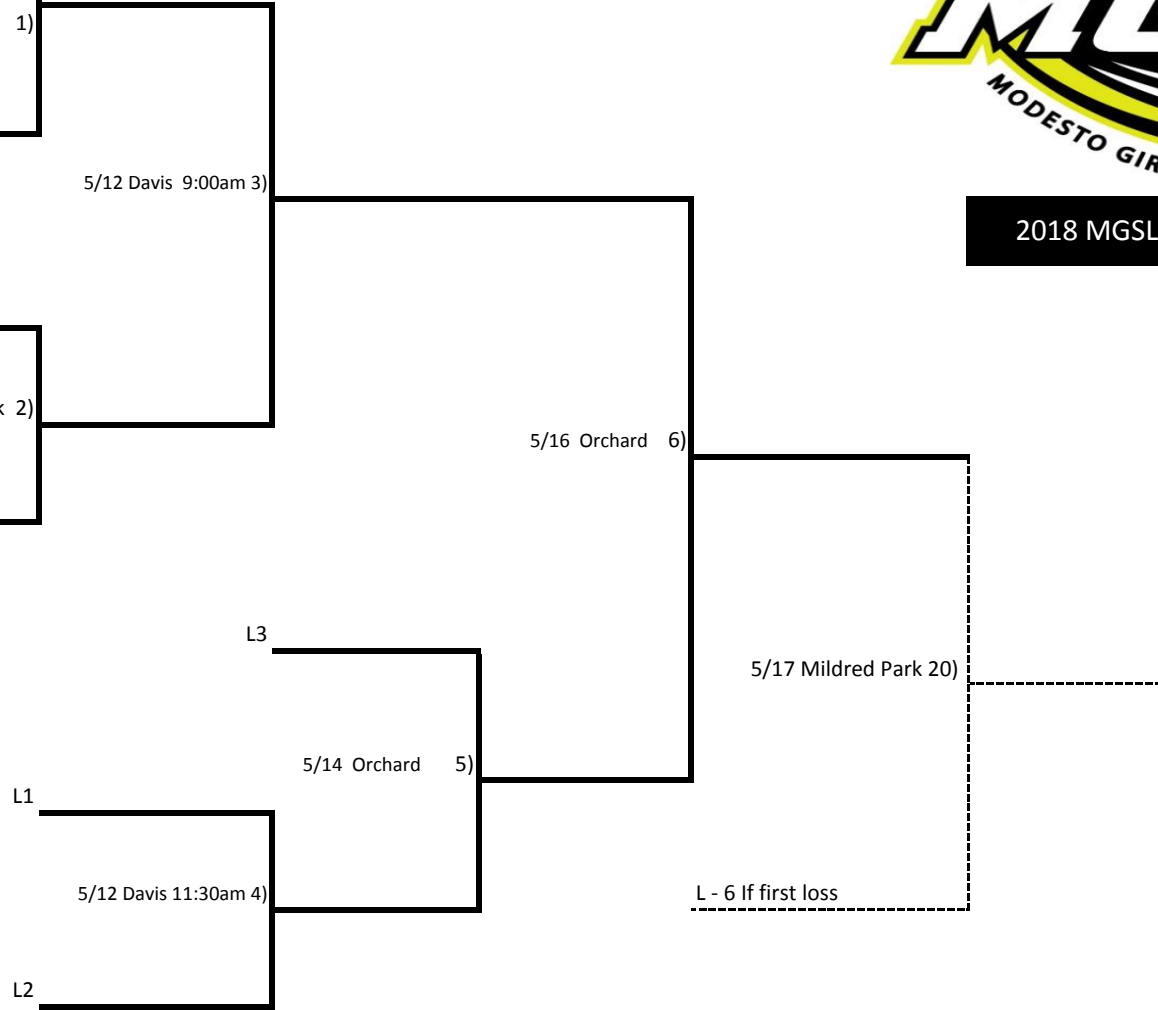

2018 MGSL 15 & U Tournament

#1 1502 Van Diepen

5/7 Orchard 1)
#4 Oakdale

#3 1501 Deiling

5/7 Mildred Park 2)
#2 1503 Orozco

Higher seeded team is home team unless lower seeded team is undefeated in the championship game.

***WEEKDAY GAMES START AT 5:30 pm & WEEKEND GAMES START AT 9:00 am