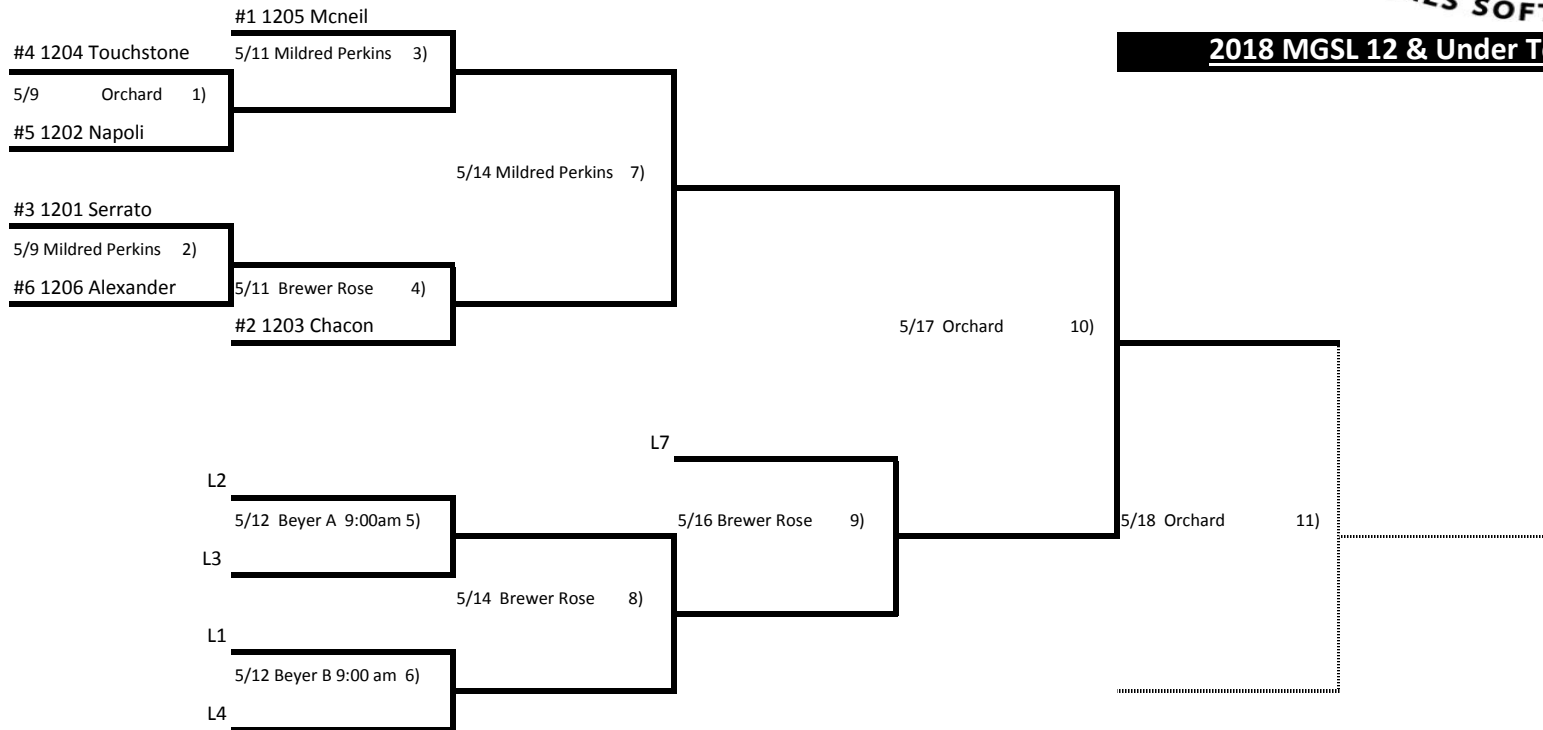

**2018 MGSL 12 & Under Tournament**

Higher seeded team is home team unless lower seeded team is undefeated in the championship game.

AT 5:30 pm & WEEKEND GAMES START AT 9:00 am