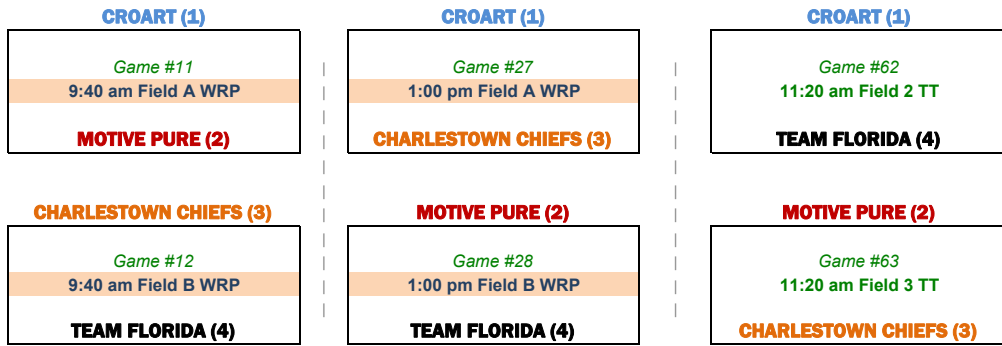

2020 FLORIDA LACROSSE CLASSIC

SUPERMASTERS

V1 1/2/20

WRP=Weston Regional Park TT=Tequesta Trace Park

GAME SCHEDULE