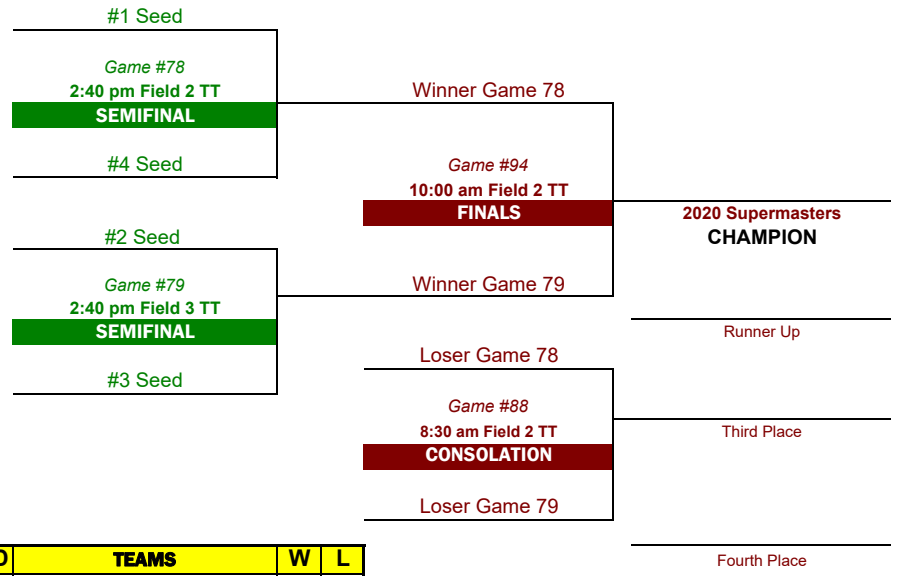

*** Teams will be ranked and seeded after third game based first on won/lost record, then by head-to-head in their won/lost group, then by average score differential w/ a 7-goal cap, then by average goals allowed.

* * * * *
N E W
S E E D I N G
* * * * *