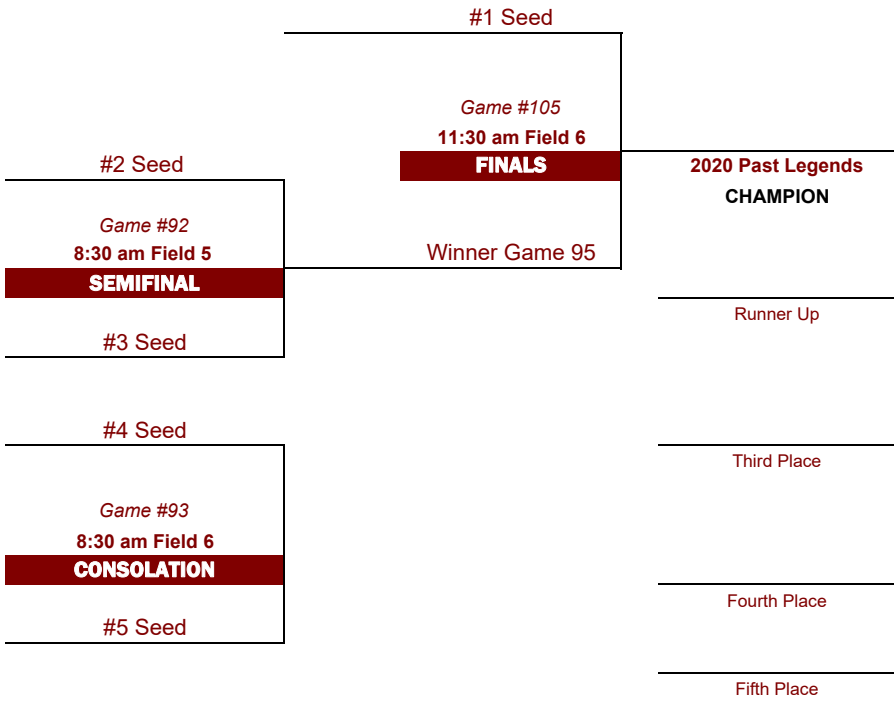

2020 FLORIDA LACROSSE CLASSIC

PAST LEGENDS

V2 1/5/2020

GAME SCHEDULE

ALL GAMES AT TEQUESTA TRACE PARK

FRIDAY

PRELIMINARY ROUNDS (4 GAMES EACH)

SATURDAY

SUNDAY

PLAYOFFS

* * * NEW SEEDING * * *

GRATEFUL UNDEAD (4)

Game #10
9:40 am Field 7

USA STARS (3)

PALADINS (1)

Game #59
9:40 am Field 6

USA STARS (3)

PALADINS (1)

Game #17
11:20 am Field 7

CLOUDSPLITTER 65 (5)

GRAY EAGLES (2)

Game #60
9:40 am Field 7

CLOUDSPLITTER 65 (5)

USA STARS (3)

Game #26
1:00 pm Field 7

GRAY EAGLES (2)

PALADINS (1)

Game #76
1:00 pm Field 6

GRATEFUL UNDEAD (4)

PALADINS (1)

Game #38
4:20 pm Field 6

GRAY EAGLES (2)

USA STARS (3)

Game #77
1:00 pm Field 7

CLOUDSPLITTER 65 (5)

GRATEFUL UNDEAD (4)

Game #39
4:20 pm Field 7

CLOUDSPLITTER 65 (5)

GRAY EAGLES (2)

Game #87
4:20 pm Field 7

GRATEFUL UNDEAD (4)

SD	TEAMS	W	L
	PALADINS (1)		
	GRAY EAGLES (2)		
	USA STARS (3)		
	GRATEFUL UNDEAD (4)		
	CLOUDSPLITTER 65 (5)		

*** Teams will be ranked and seeded after fourth game based first on won/lost record, then by head-to-head in their won/lost group, then by average score differential w/ a 7-goal cap, then by average goals allowed.