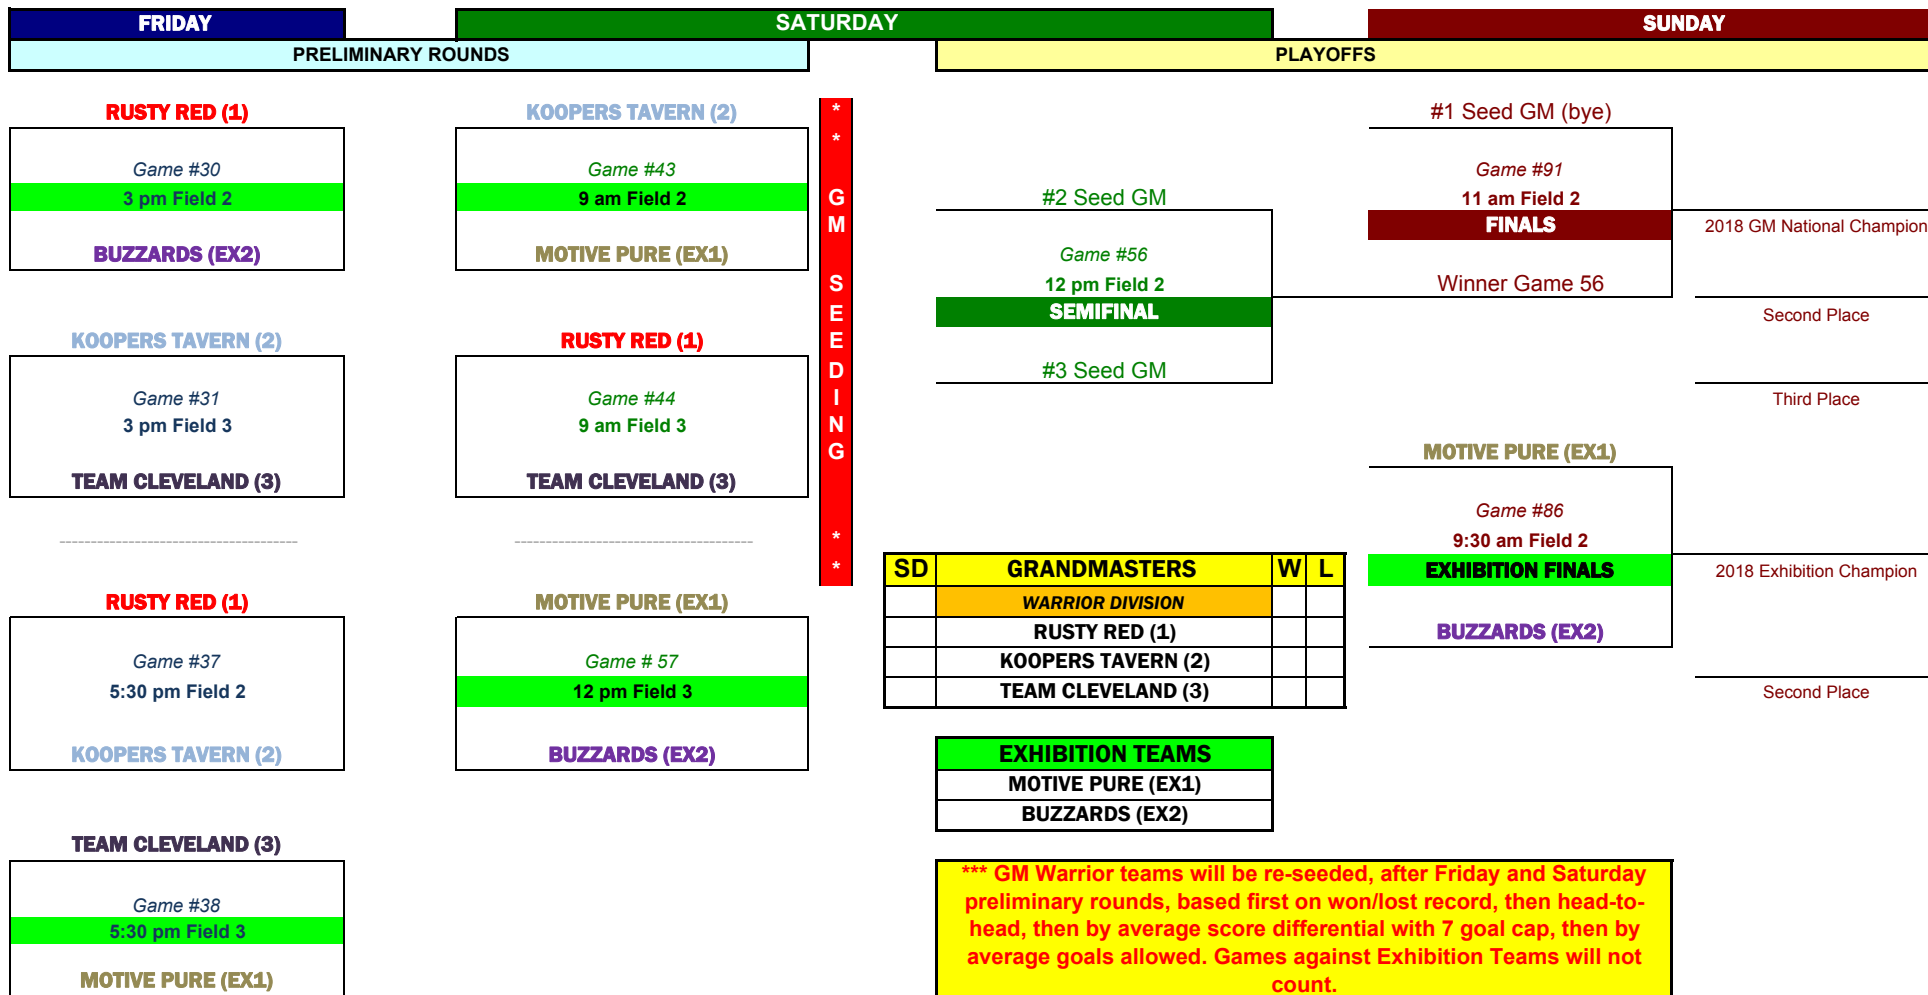

**2018 FLORIDA LACROSSE CLASSIC  
GRAND MASTERS NATIONAL CHAMPIONSHIP**

V5 1/7/18

**Warrior Division**

**EXHIBITION**

**GAME SCHEDULE**

**\*\*\* GM Warrior teams will be re-seeded, after Friday and Saturday preliminary rounds, based first on won/lost record, then head-to-head, then by average score differential with 7 goal cap, then by average goals allowed. Games against Exhibition Teams will not count.**