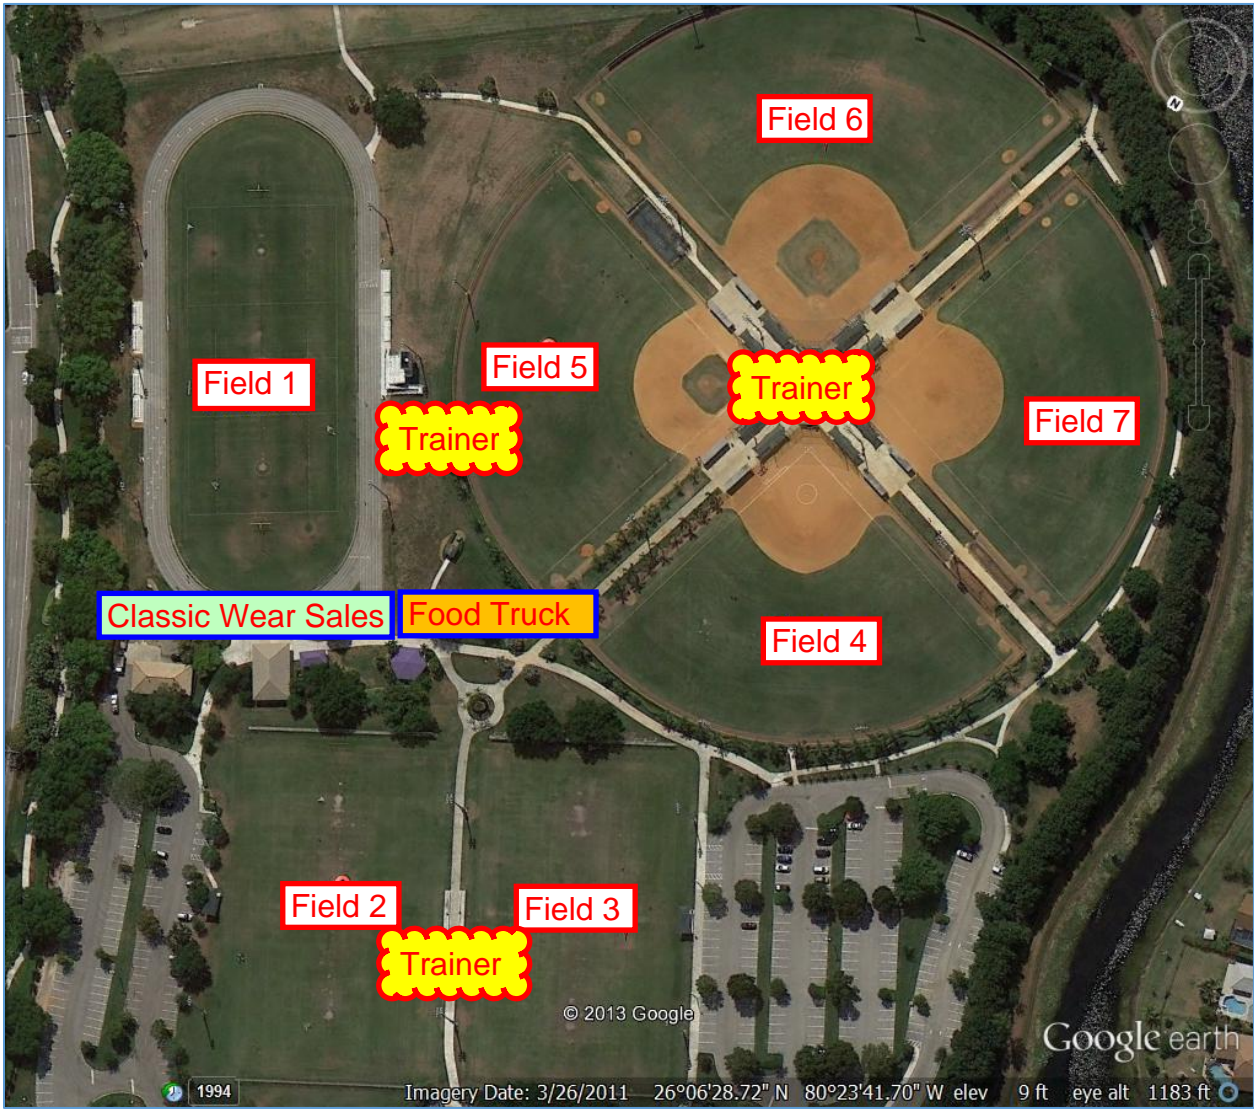

Field 1

Field 6

Field 5

Trainer

Field 7

Trainer

Classic Wear Sales

Food Truck

Field 4

Field 2

Field 3

Trainer

© 2013 Google

Google earth

1994

Imagery Date: 3/26/2011 — 26°06'28.72" N 80°23'41.70" W elev 9 ft eye alt 1183 ft