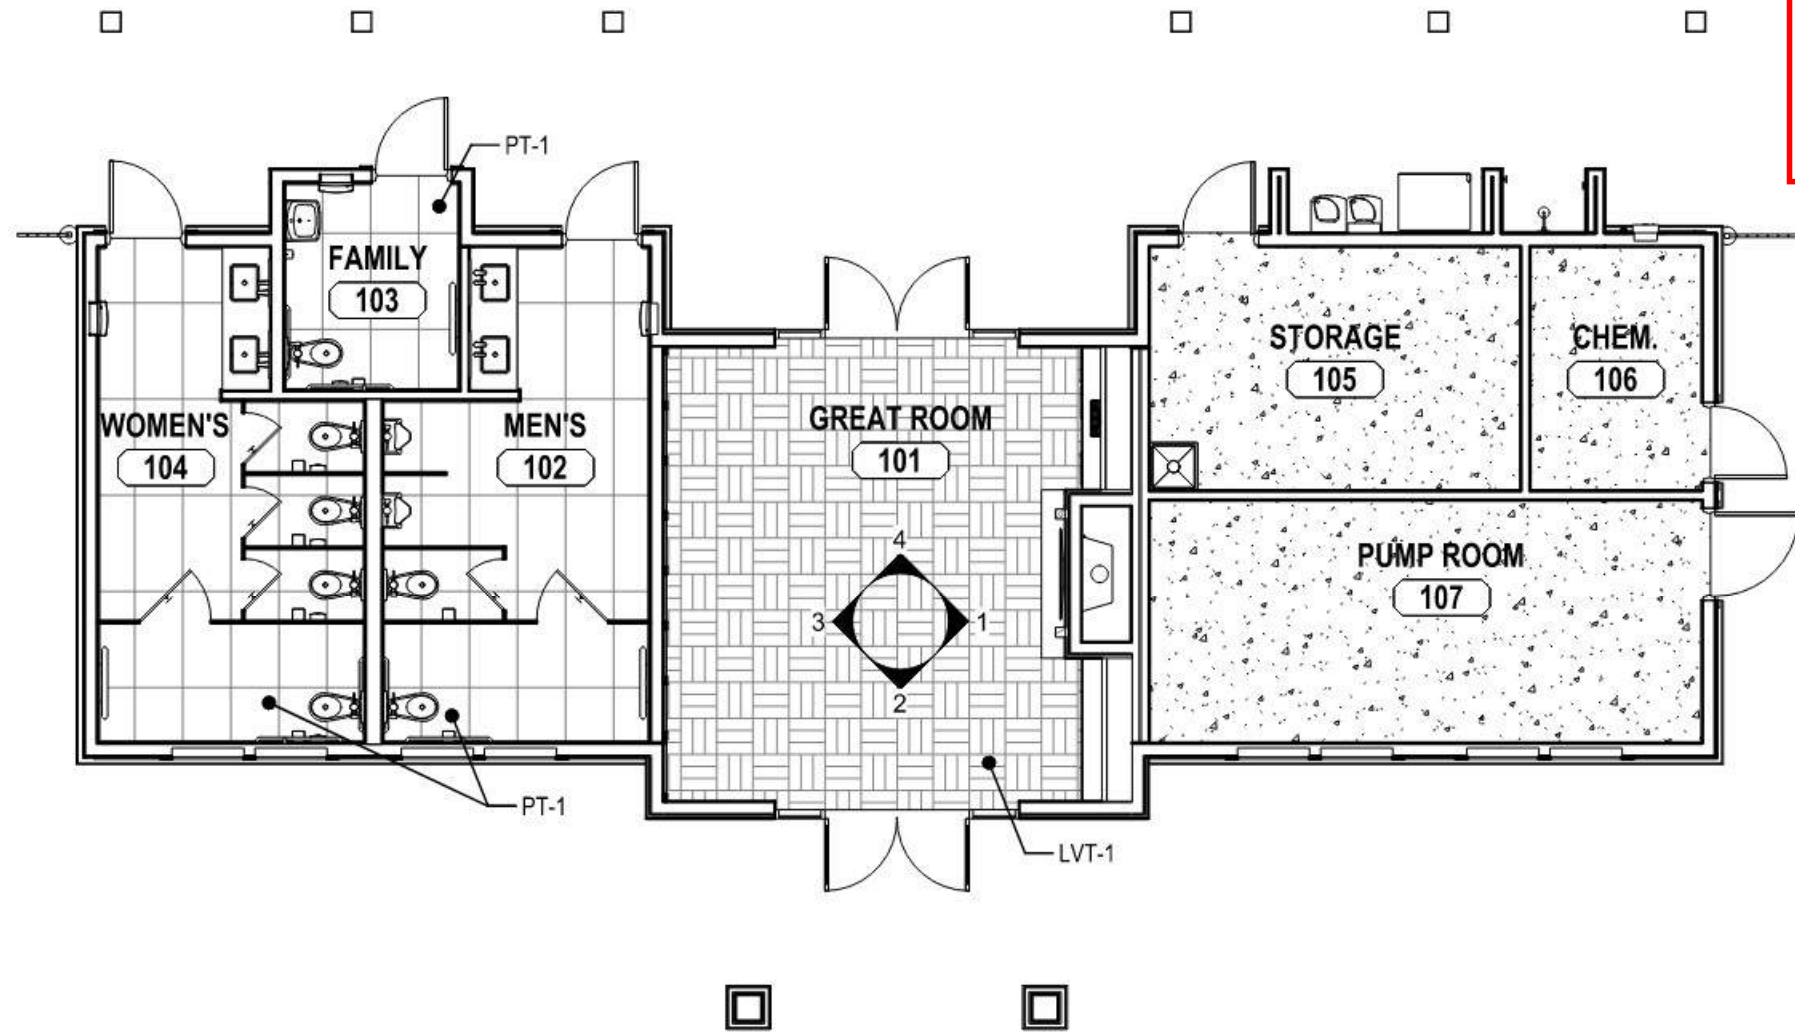

1

2

3

4, 5

6

7

8

9

APPROVED w/ CD SET
 Town of Knightdale
 Development Services
 Gideon Smith 05/19/2026

FLOOR FINISH PLAN

Scale: 1/8" = 1'-0"

GREAT ROOM 101 - 4

Scale: 1/8" = 1'-0"

GREAT ROOM 101 - 3

Scale: 1/8" = 1'-0"

GREAT ROOM 101 - 2

Scale: 1/8" = 1'-0"

GREAT ROOM 101 - 1

Scale: 1/8" = 1'-0"

Materials

1. **PT-1** | Porcelain Wall and Floor Tile | Tile Bar, Era, Crema Beige
2. Restroom Accessory Finish | Satin, Bobrick
3. **TP-1** | Toilet Partitions | Scranton Products, Shale
4. **PL-1** | Plastic Laminate at Restroom Apron | Wilsonart, Claremont Oak
5. **SS-1** | Countertop | Durasein, Blossoming
6. **PNT-2** | Wall Paint | Sherwin Williams, Taupe of the Morning
7. **PNT-5** | Ceiling Paint | Sherwin Williams, Pure White
8. **PNT-4** | Door Paint | Sherwin Williams, Virtual Taupe