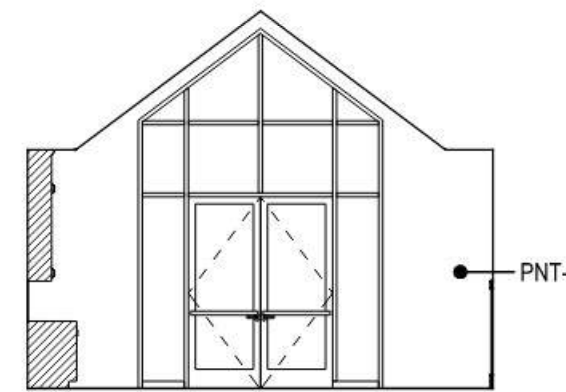

APPROVED w/ CD SET
 Town of Knightdale
 Development Services
 Gideon Smith 05/19/2026

FLOOR FINISH PLAN

Scale: 1/8" = 1'-0"

GREAT ROOM 101 - 4

Scale: 1/8" = 1'-0"

GREAT ROOM 101 - 3

Scale: 1/8" = 1'-0"

GREAT ROOM 101 - 2