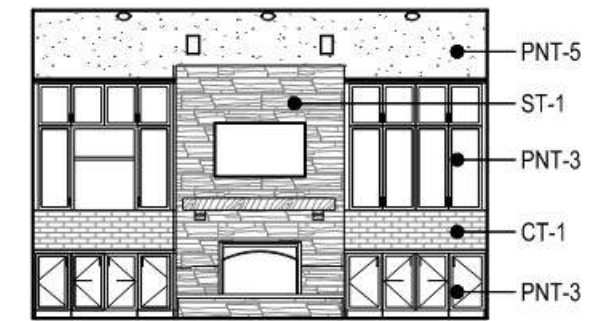

GREAT ROOM 101 - 1

Scale: 1/8" = 1'-0"