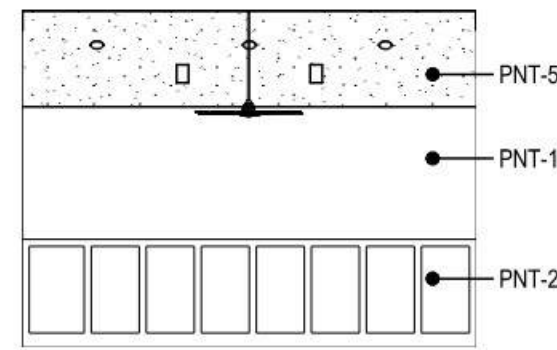

APPROVED w/ CD SET
 Town of Knightdale
 Development Services
 Gideon Smith 05/19/2026

FLOOR FINISH PLAN

Scale: 1/8" = 1'-0"

GREAT ROOM 101 - 4

Scale: 1/8" = 1'-0"

GREAT ROOM 101 - 3

Scale: 1/8" = 1'-0"

GREAT ROOM 101 - 2

Scale: 1/8" = 1'-0"

GREAT ROOM 101 - 1

Scale: 1/8" = 1'-0"

Materials

1. **PT-1** | Porcelain Wall and Floor Tile | Tile Bar, Era, Crema Beige
2. Restroom Accessory Finish | Satin, Bobrick
3. **TP-1** | Toilet Partitions | Scranton Products, Shale
4. **PL-1** | Plastic Laminate at Restroom Apron | Wilsonart, Claremont Oak
5. **SS-1** | Countertop | Durasein, Blossoming
6. **PNT-2** | Wall Paint | Sherwin Williams, Taupe of the Morning
7. **PNT-5** | Ceiling Paint | Sherwin Williams, Pure White
8. **PNT-4** | Door Paint | Sherwin Williams, Virtual Taupe