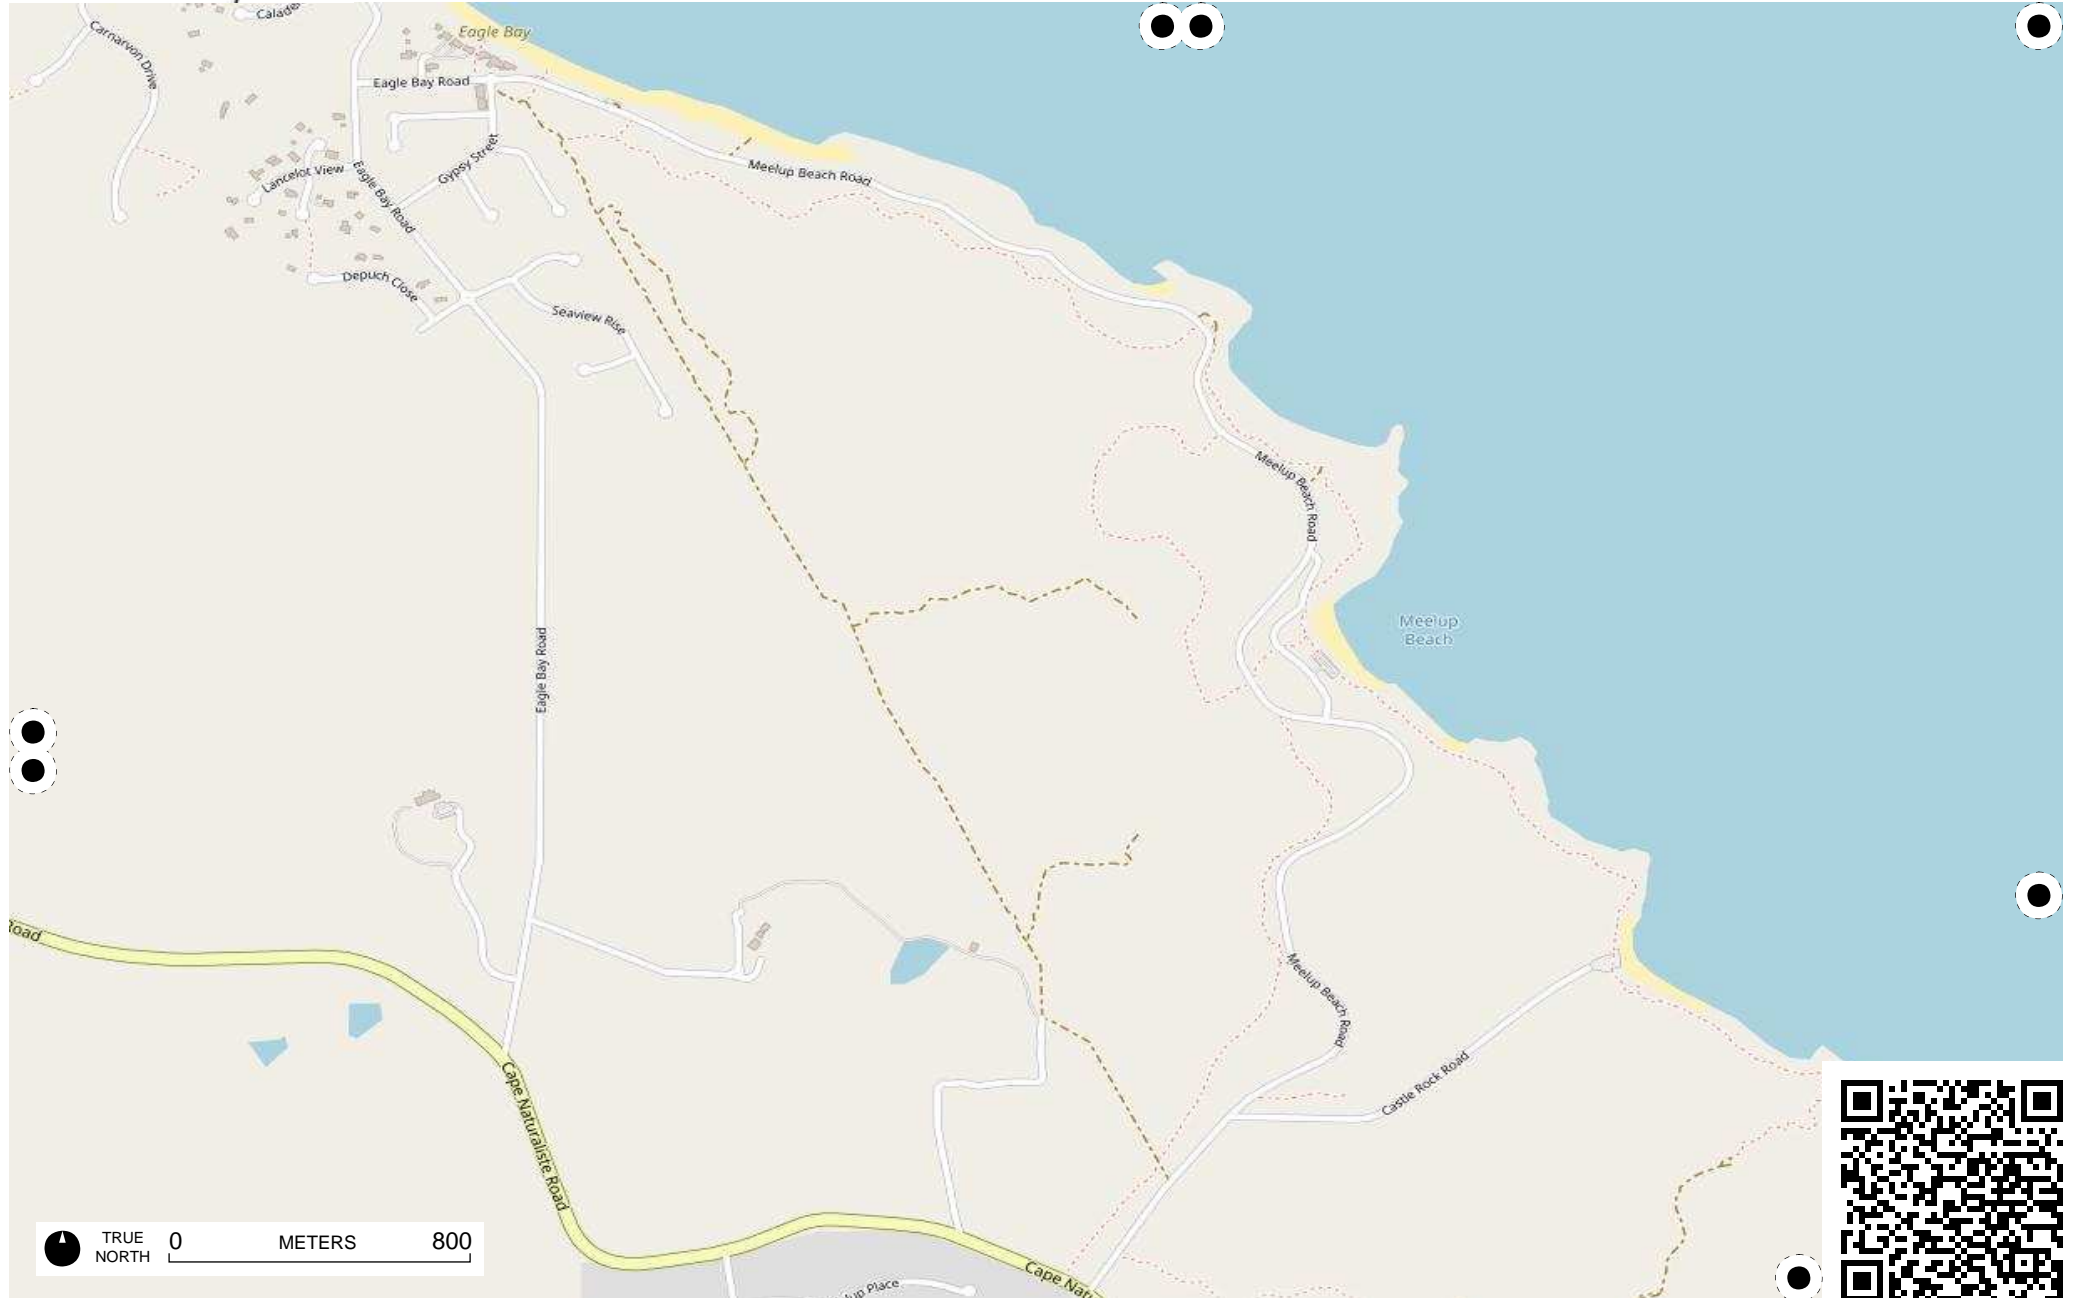

TRUE NORTH 0 KILOMETERS 4

Field Papers

Cape Naturaliste

<http://fieldpapers.org/atlasses/y52z2wmi/A2>

TRUE NORTH 0 METERS 800