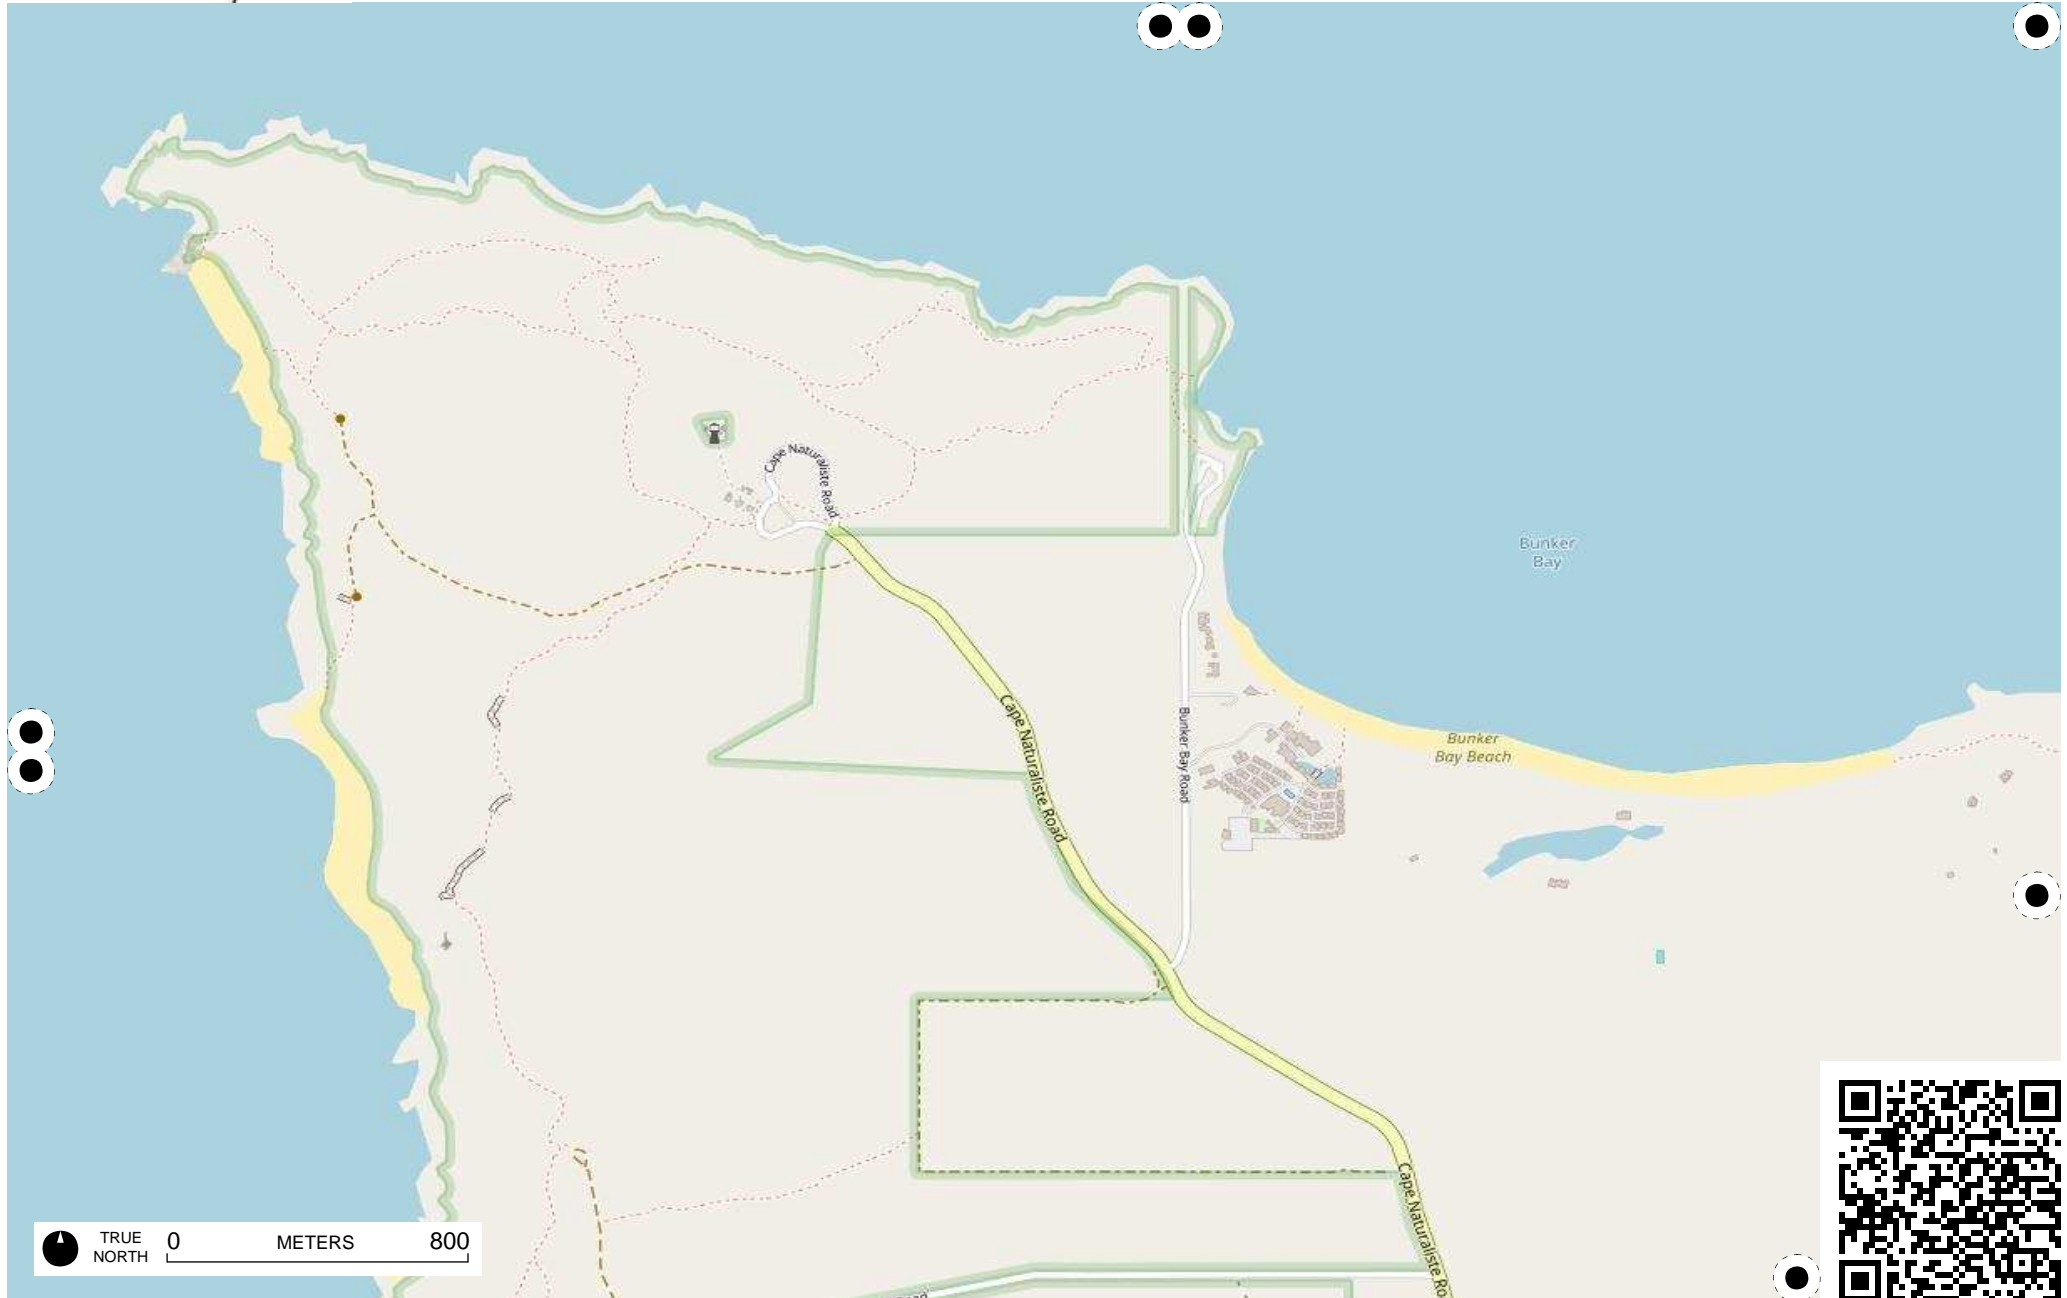

TRUE NORTH 0 KILOMETERS 4

Field Papers

Cape Naturaliste

<http://fieldpapers.org/atlasses/y52z2wmi/A2>

TRUE NORTH 0 METERS 800