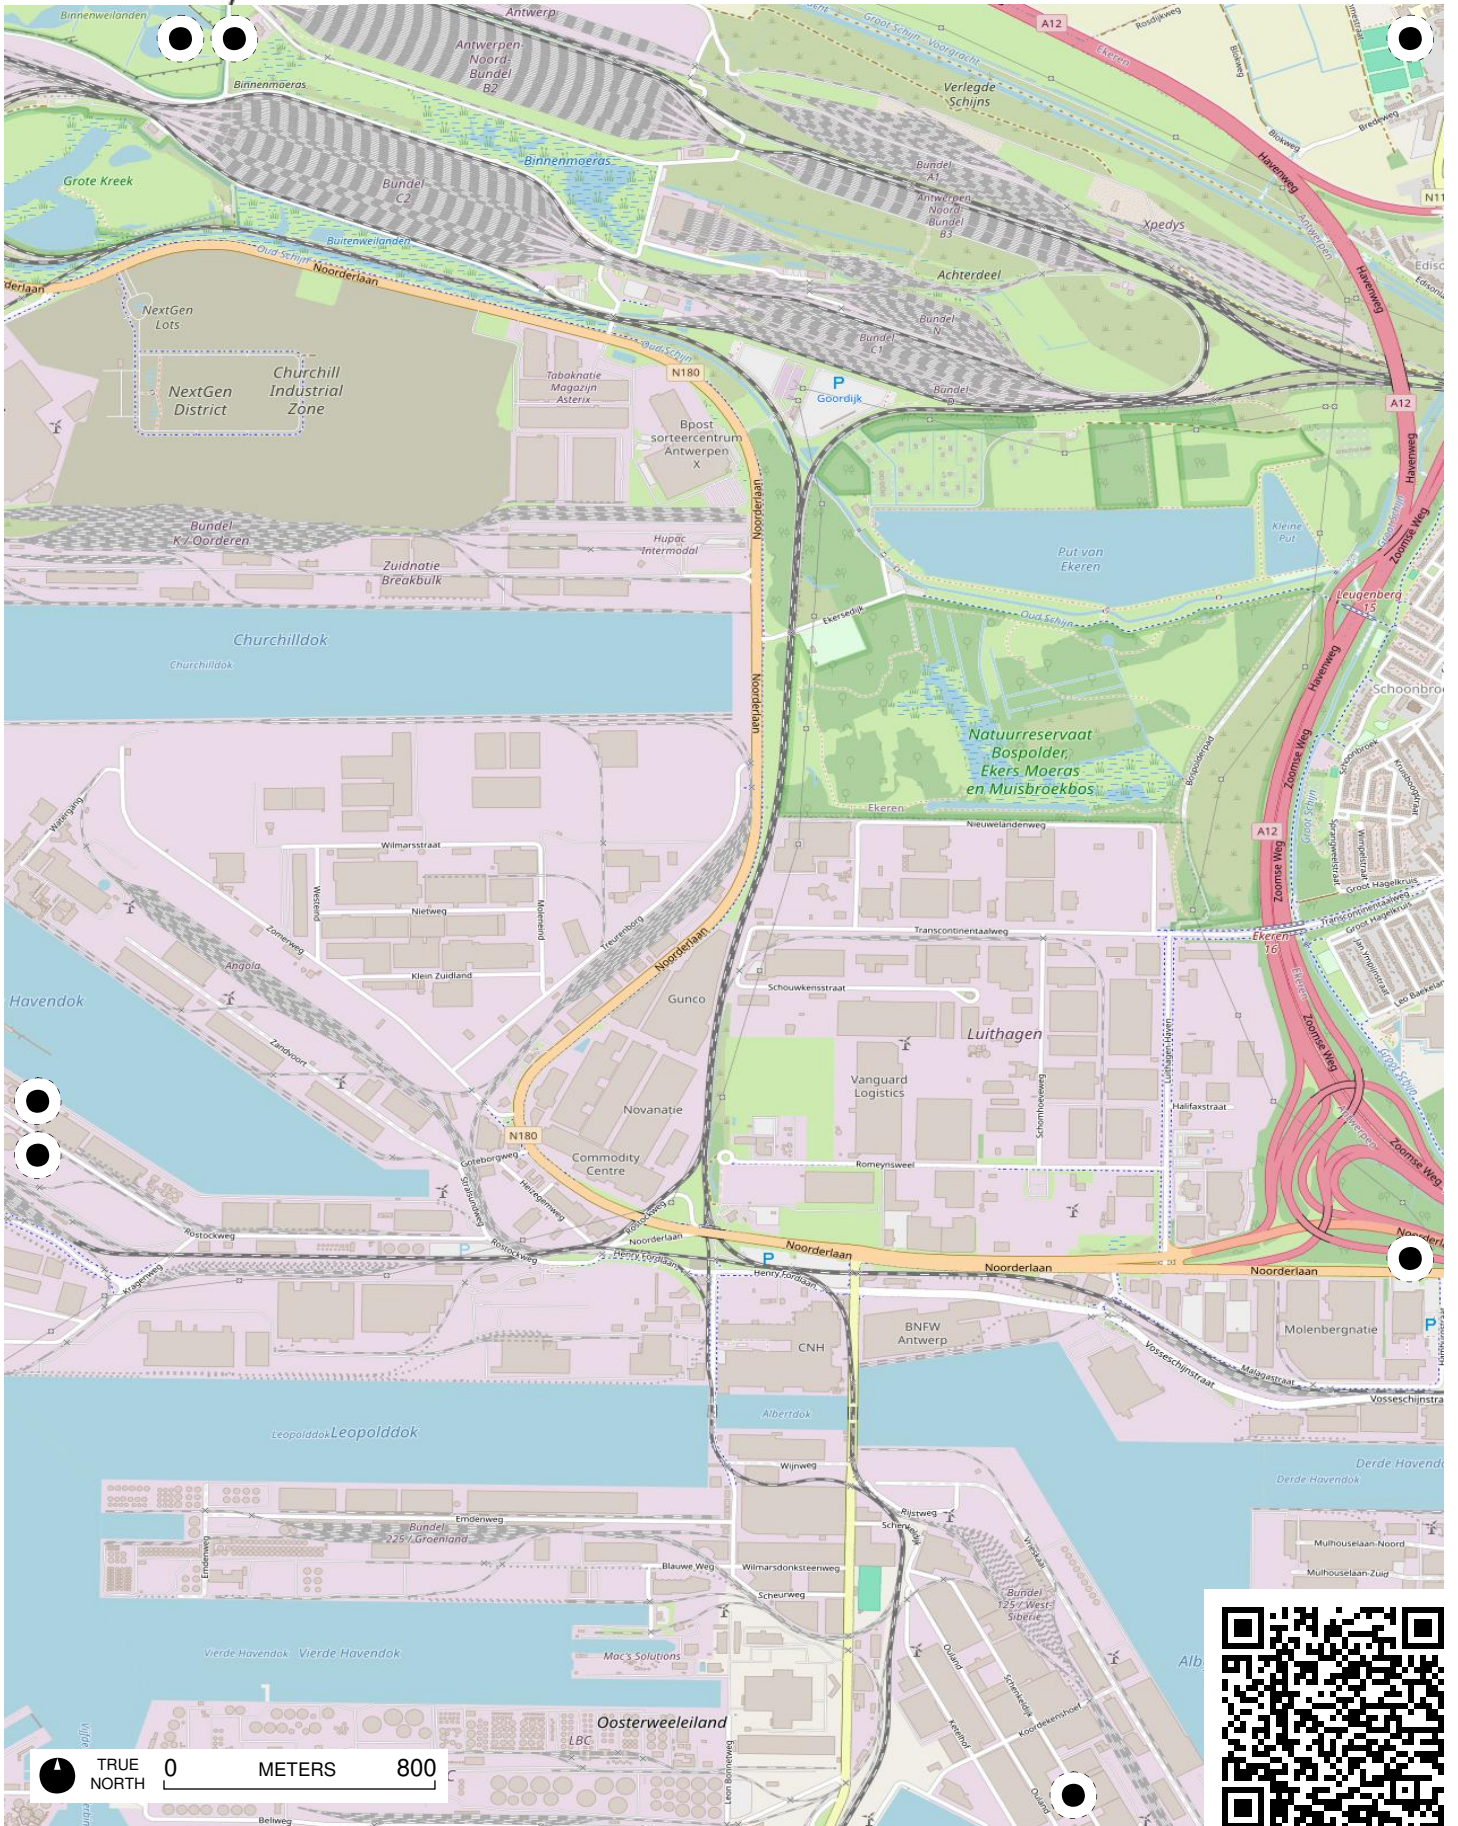

TRUE NORTH 0 METERS 800

TRUE NORTH 0 METERS 800