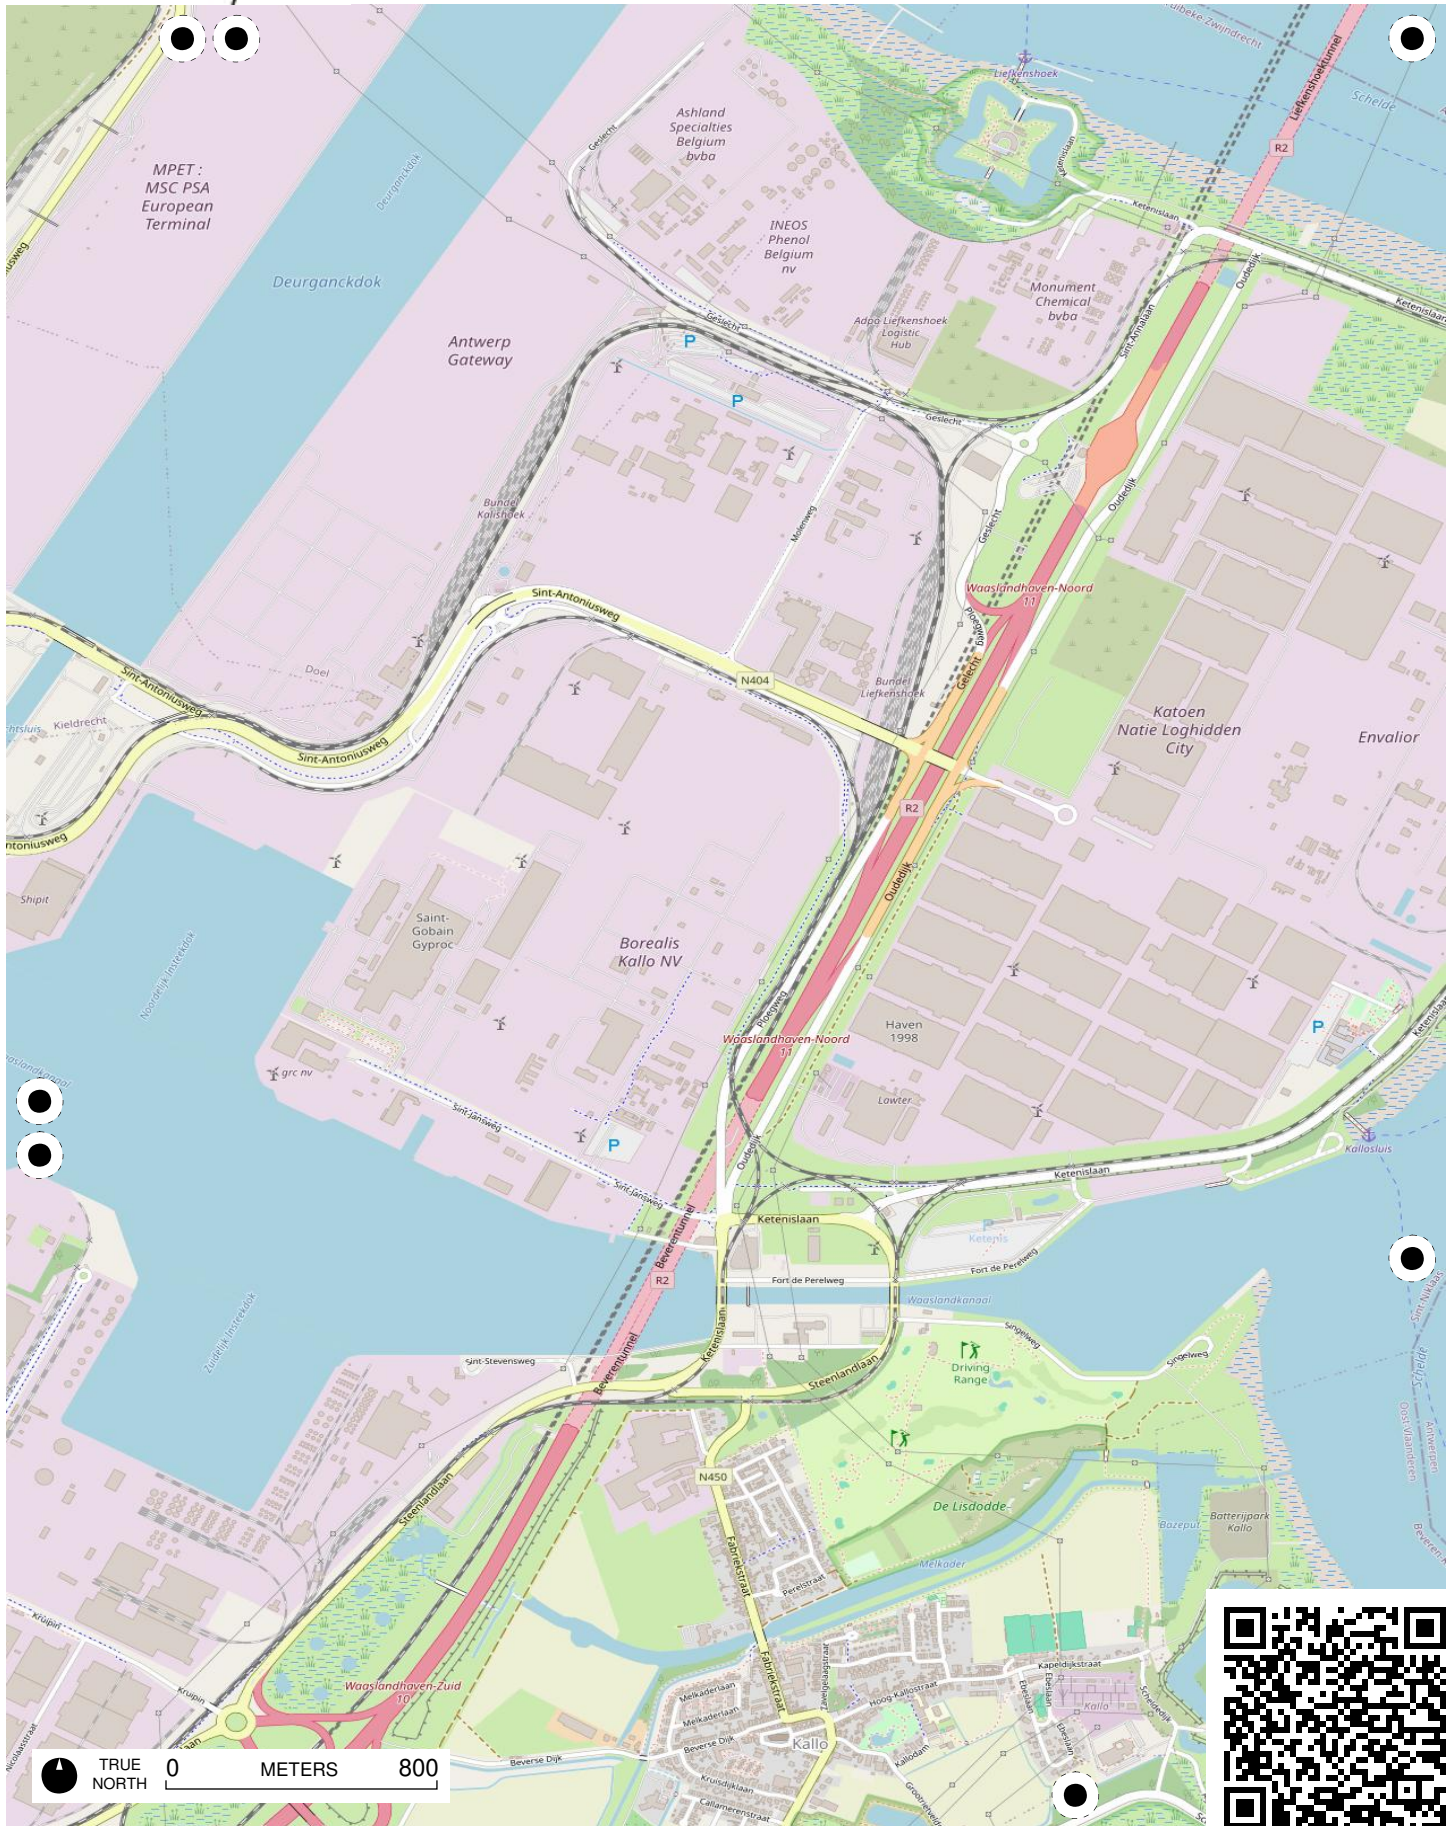

TRUE NORTH 0 METERS 800

TRUE NORTH 0 METERS 800