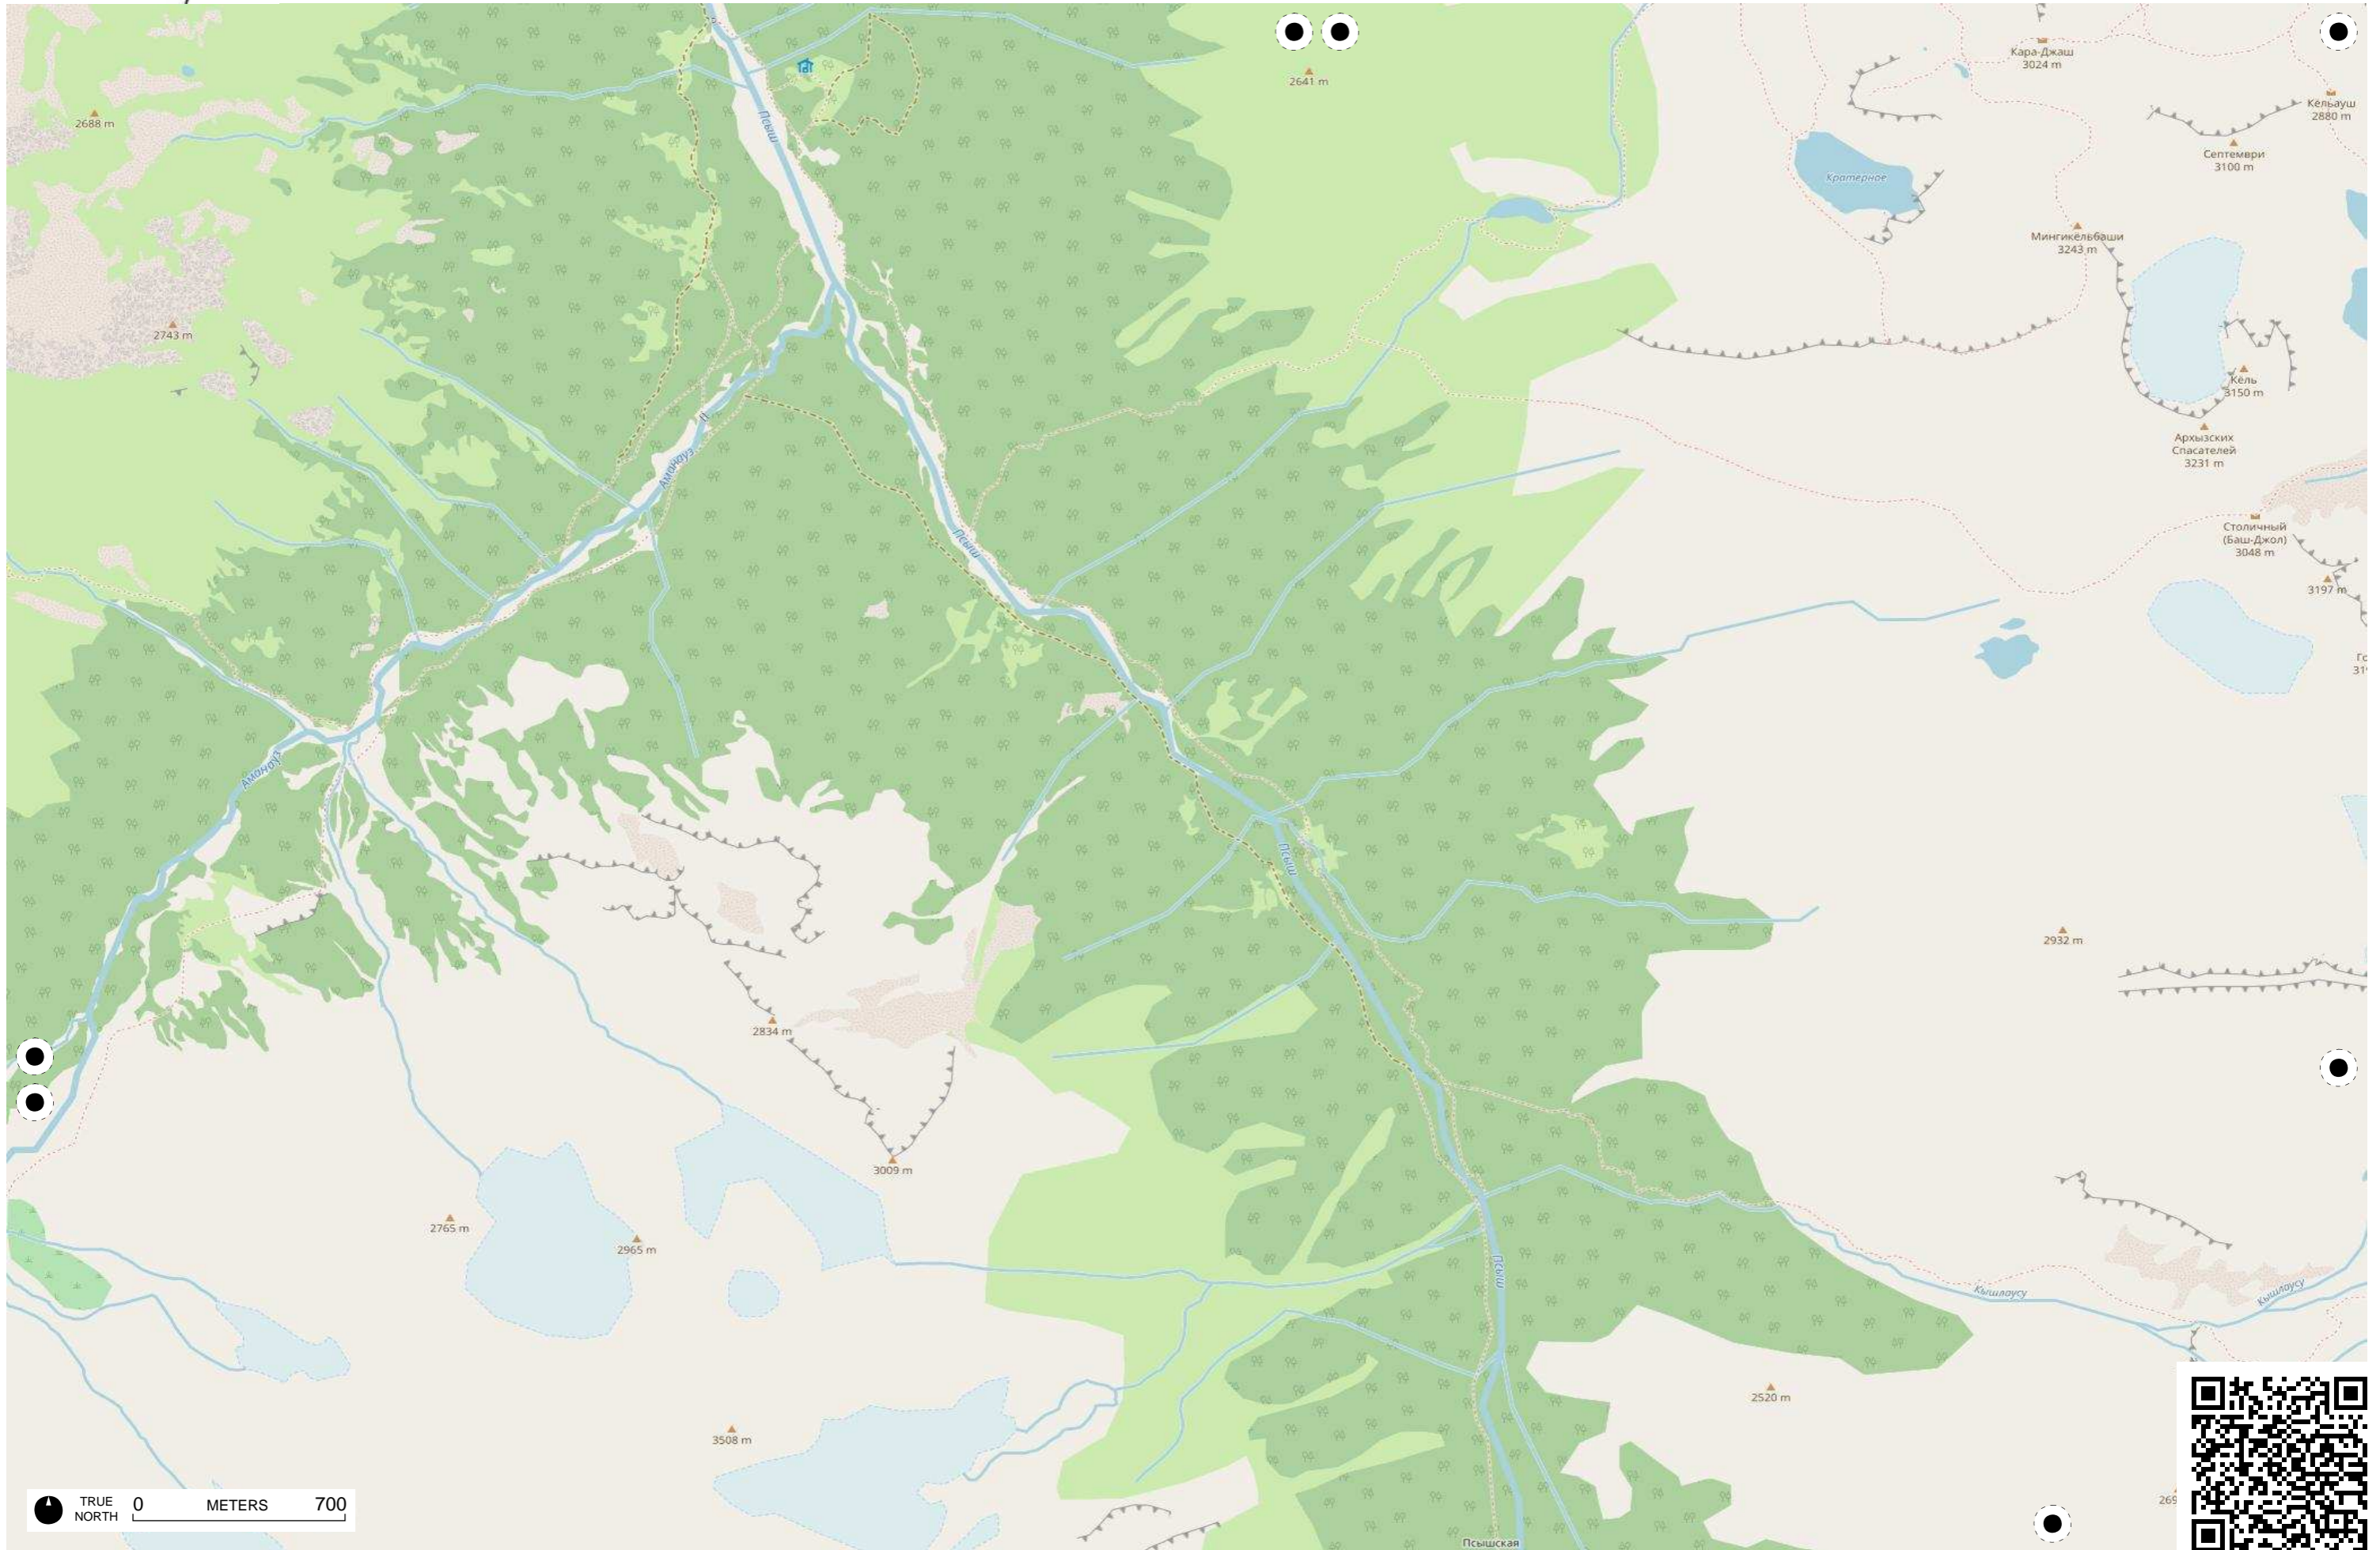

35  
Улья  
Симб  
2950 m

TRUE NORTH 0 METERS 700

TRUE NORTH 0 METERS 700

TRUE NORTH 0 METERS 700

TRUE NORTH 0 METERS 700