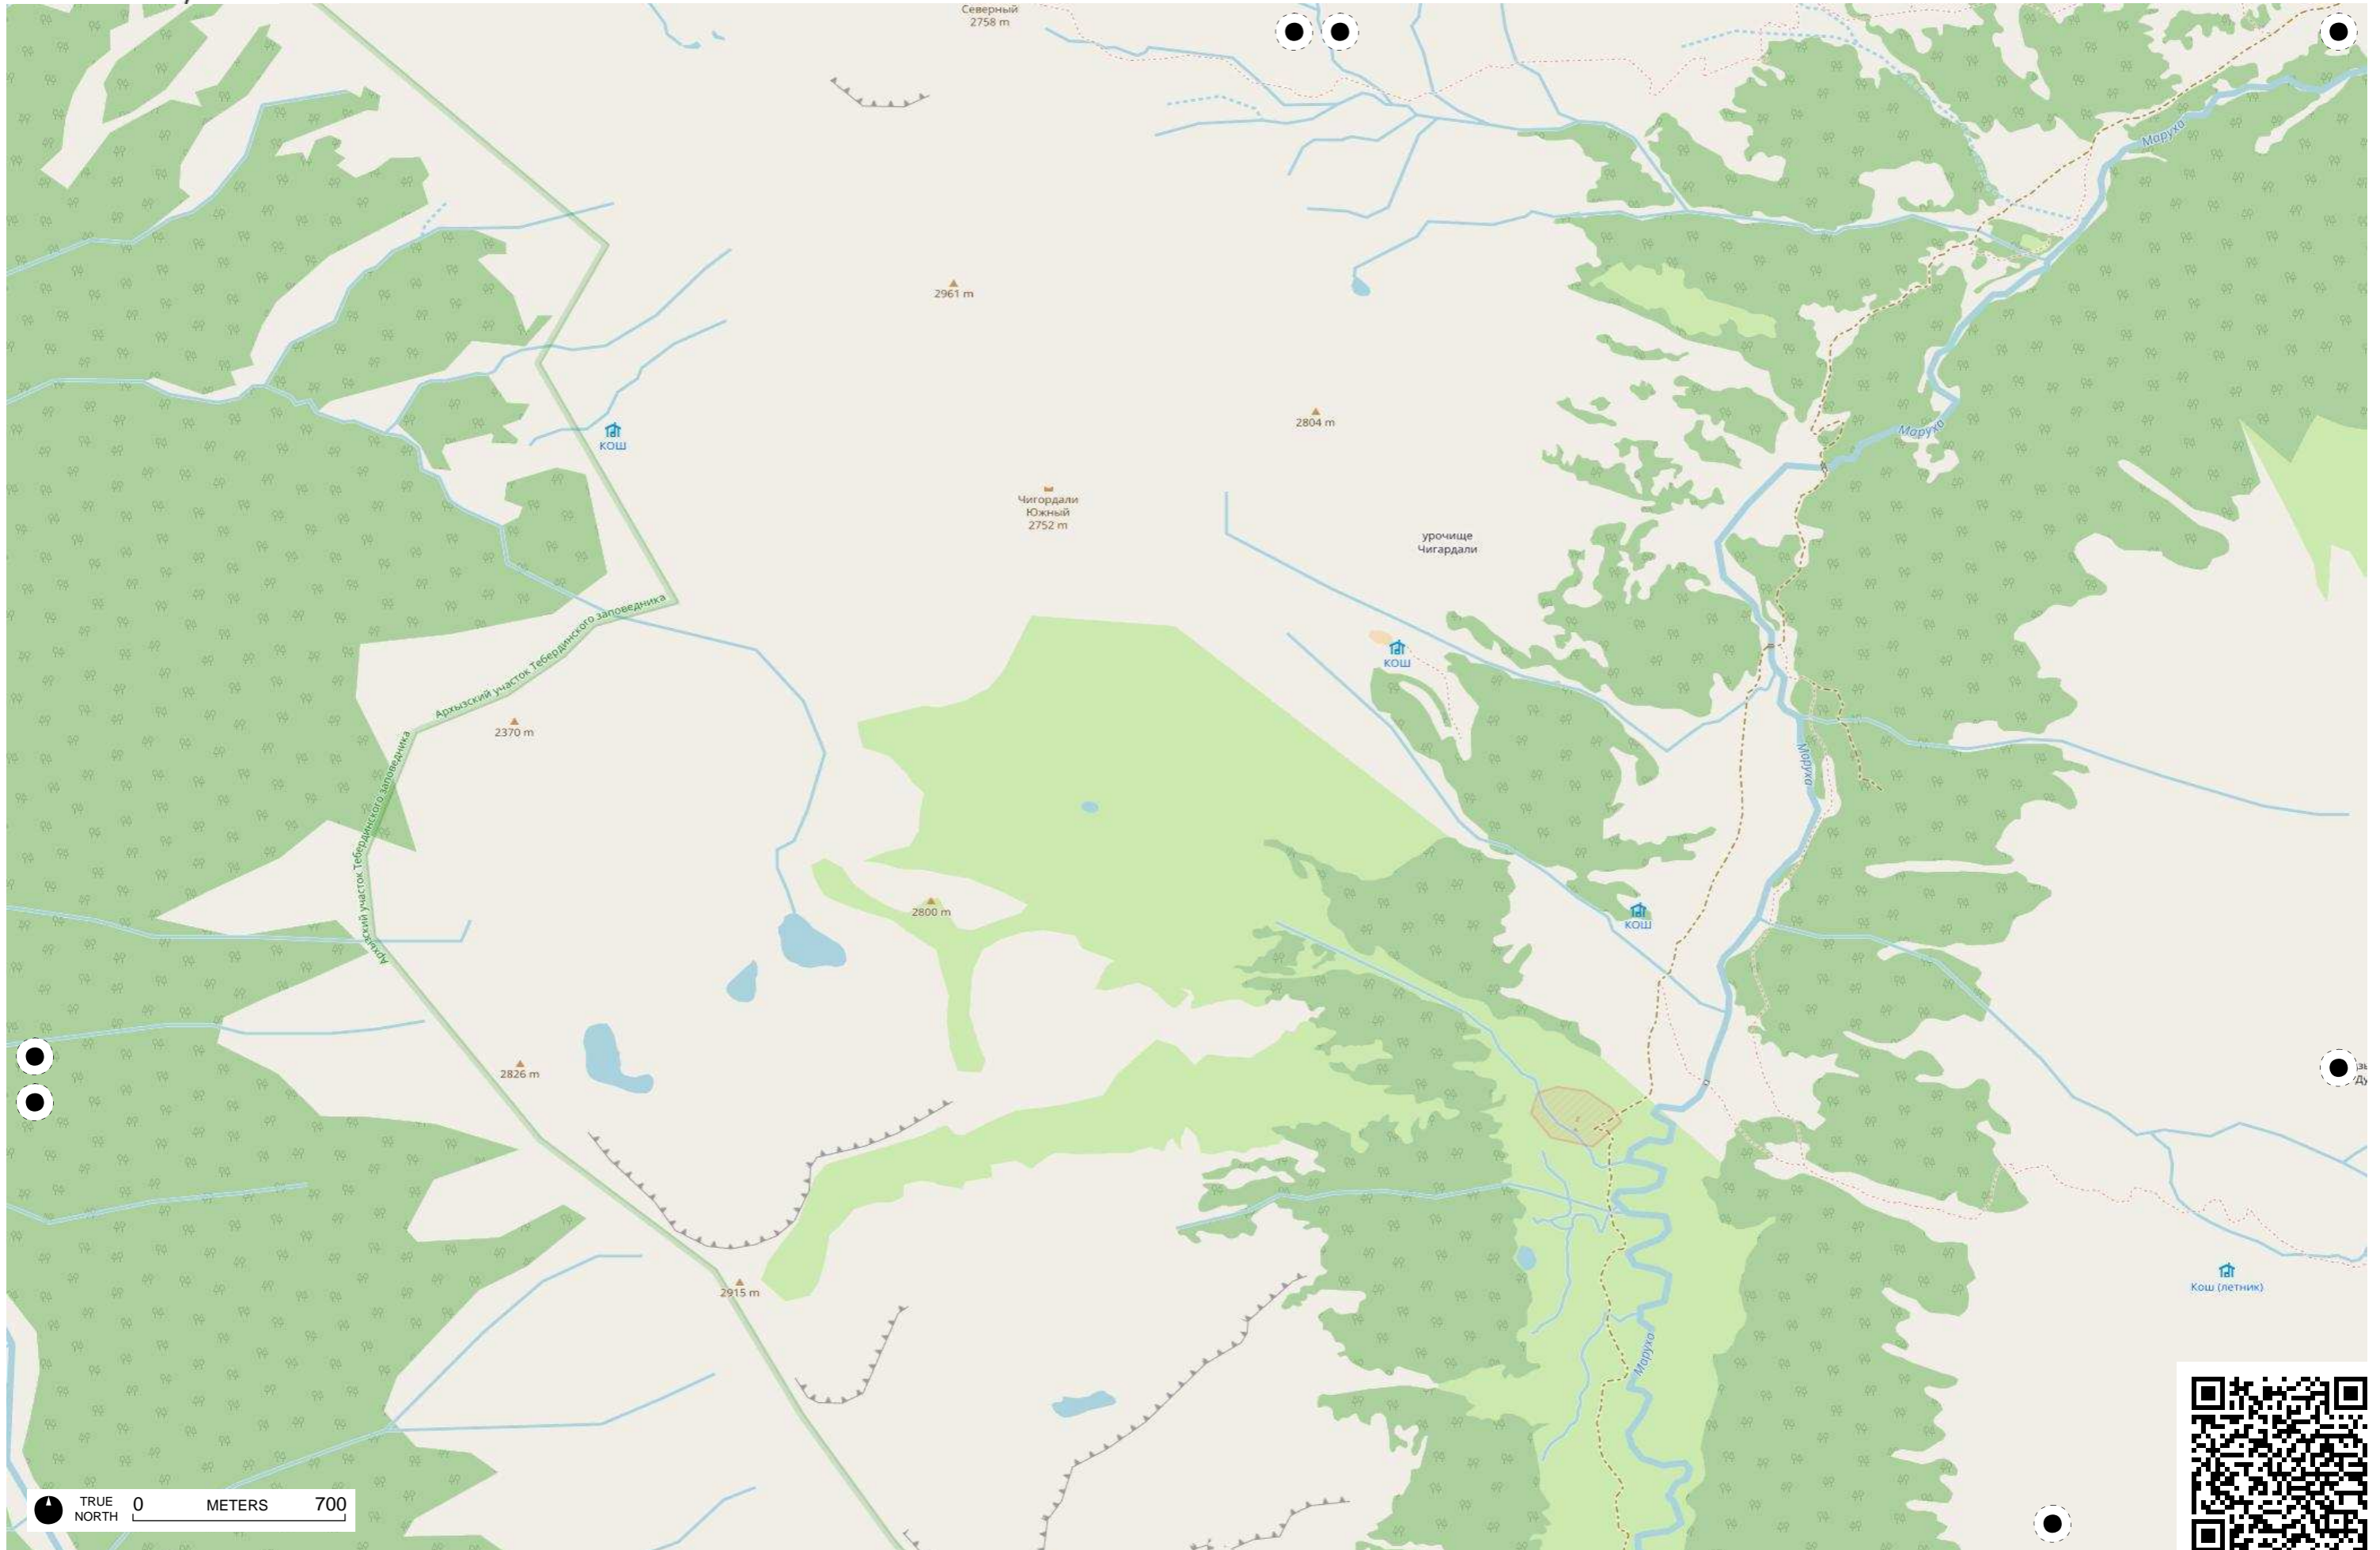

35  
Улья  
Симб  
2950 m

TRUE NORTH 0 METERS 700

TRUE NORTH 0 METERS 700

TRUE NORTH 0 METERS 700

TRUE NORTH 0 METERS 700