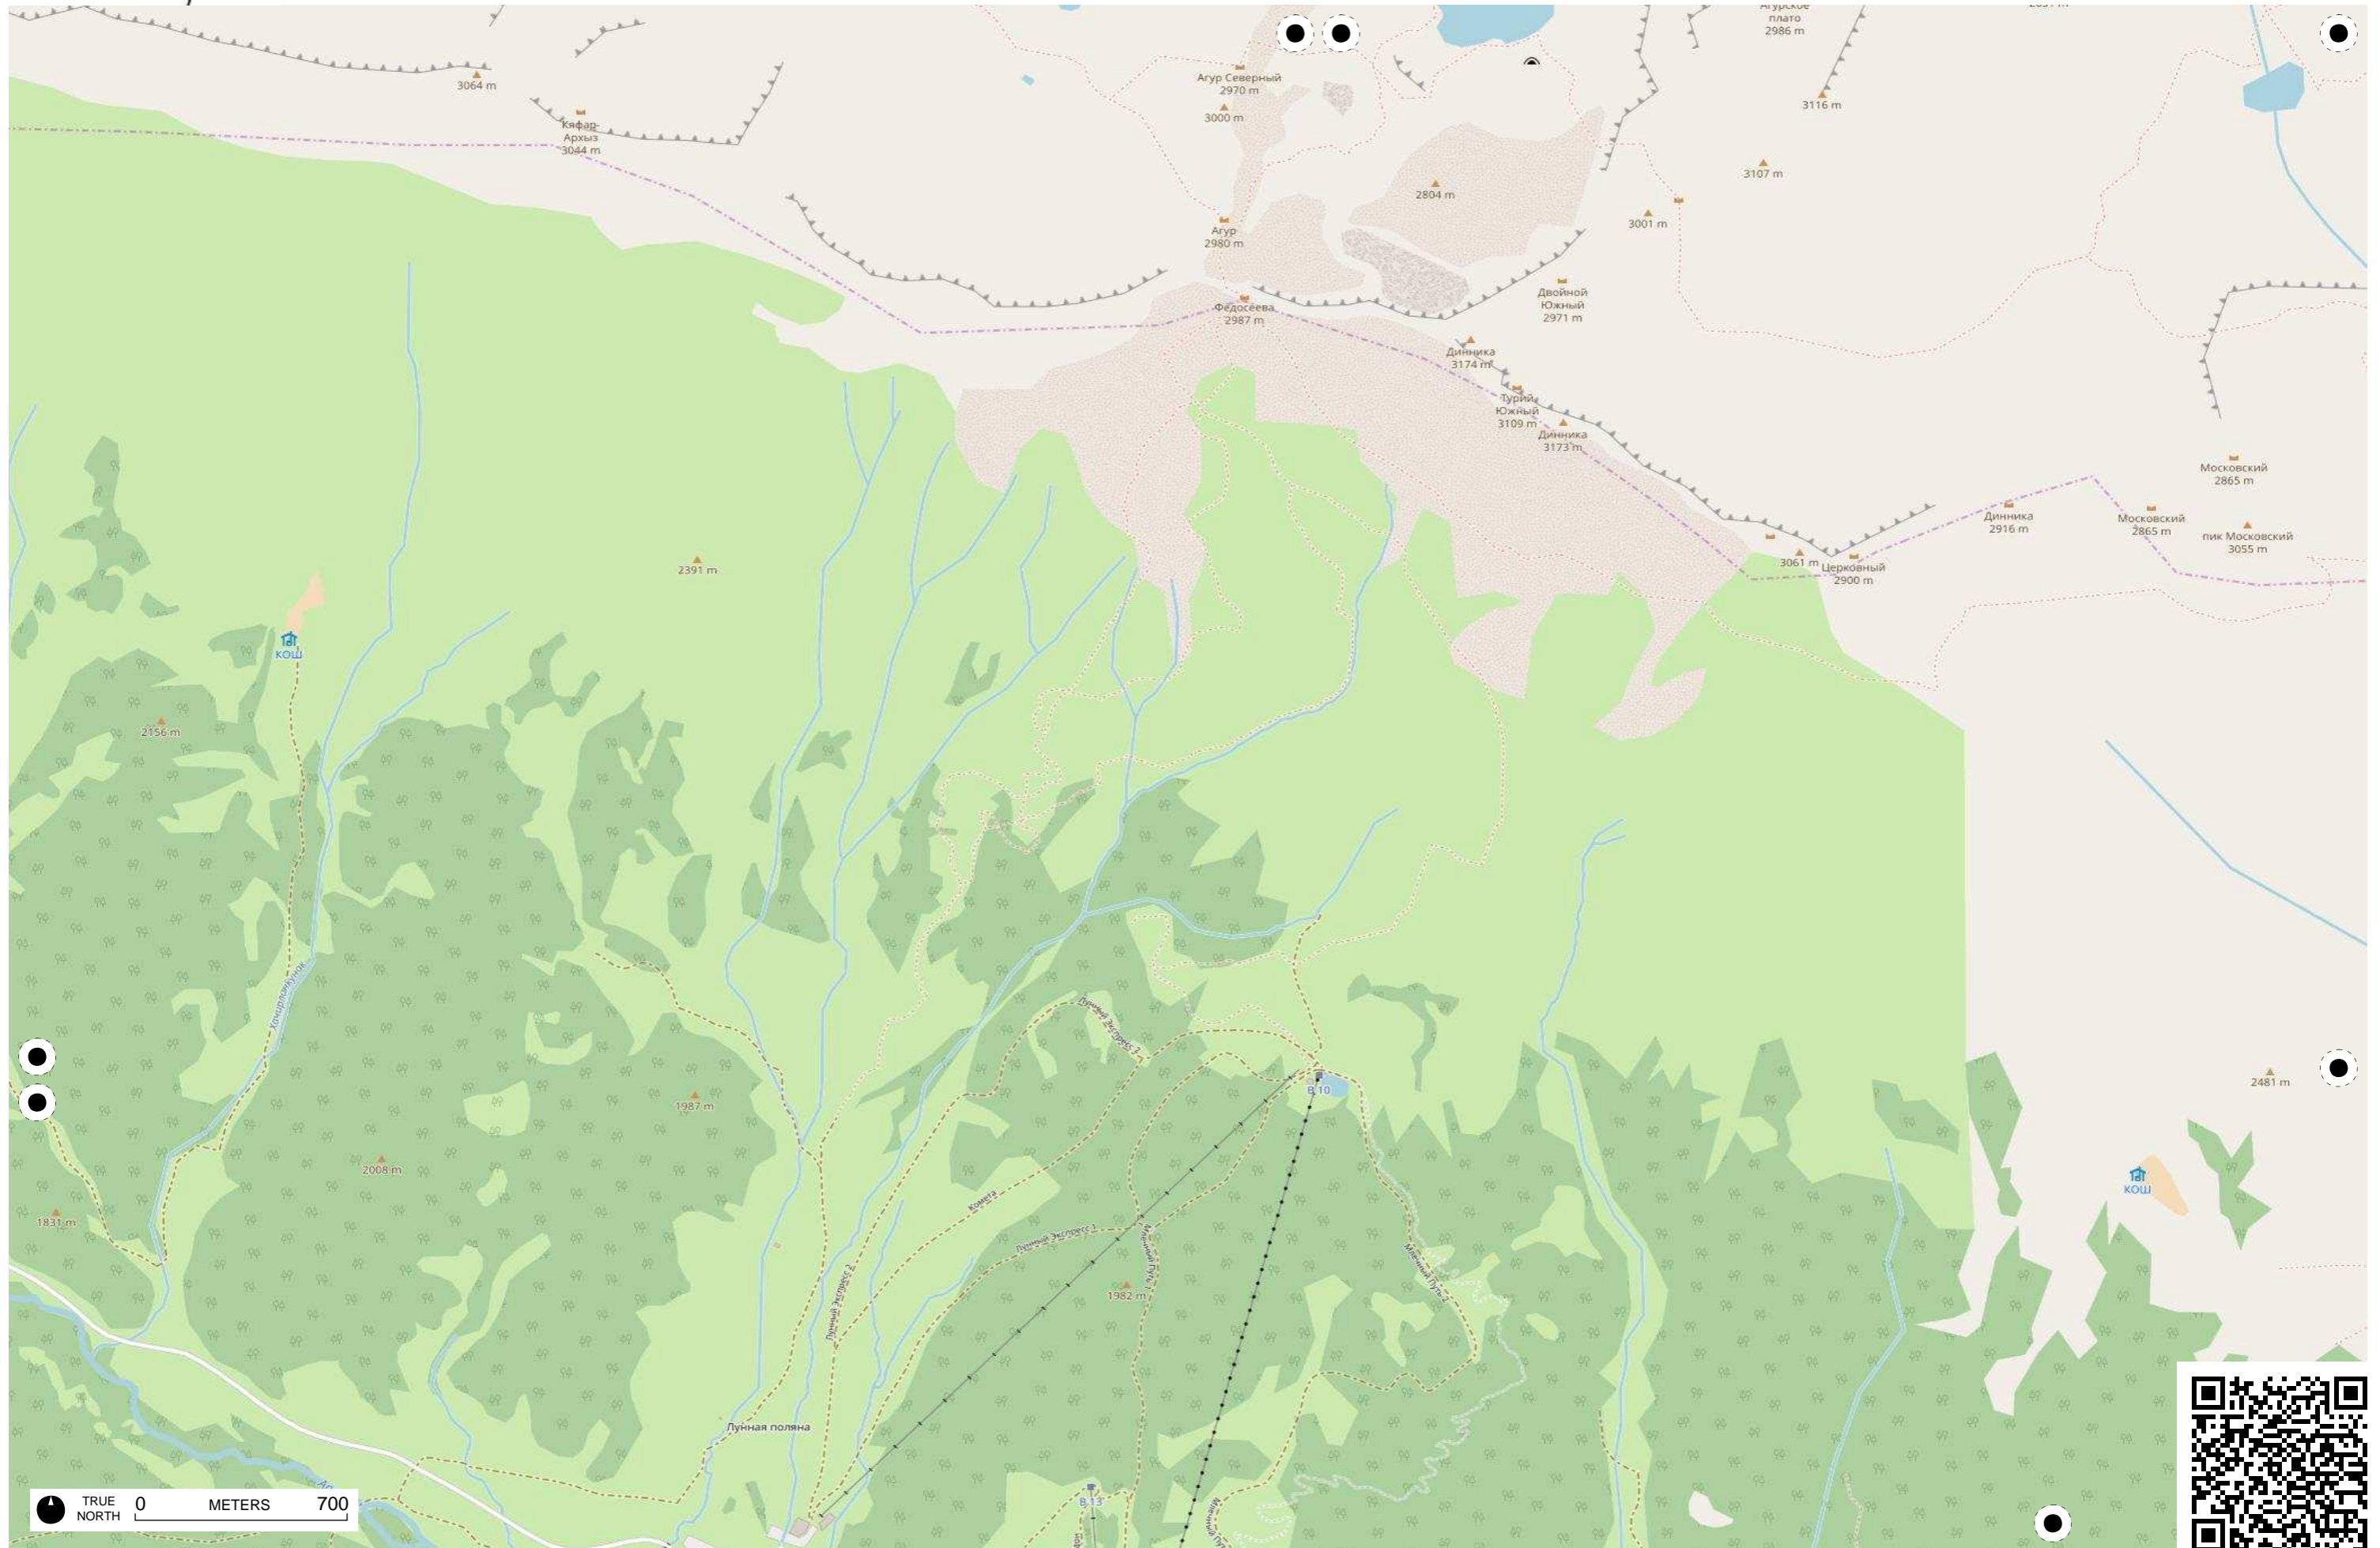

35  
Улья  
Симб  
2950 m

TRUE NORTH 0 METERS 700

TRUE NORTH 0 METERS 700

TRUE NORTH 0 METERS 700

TRUE NORTH 0 METERS 700