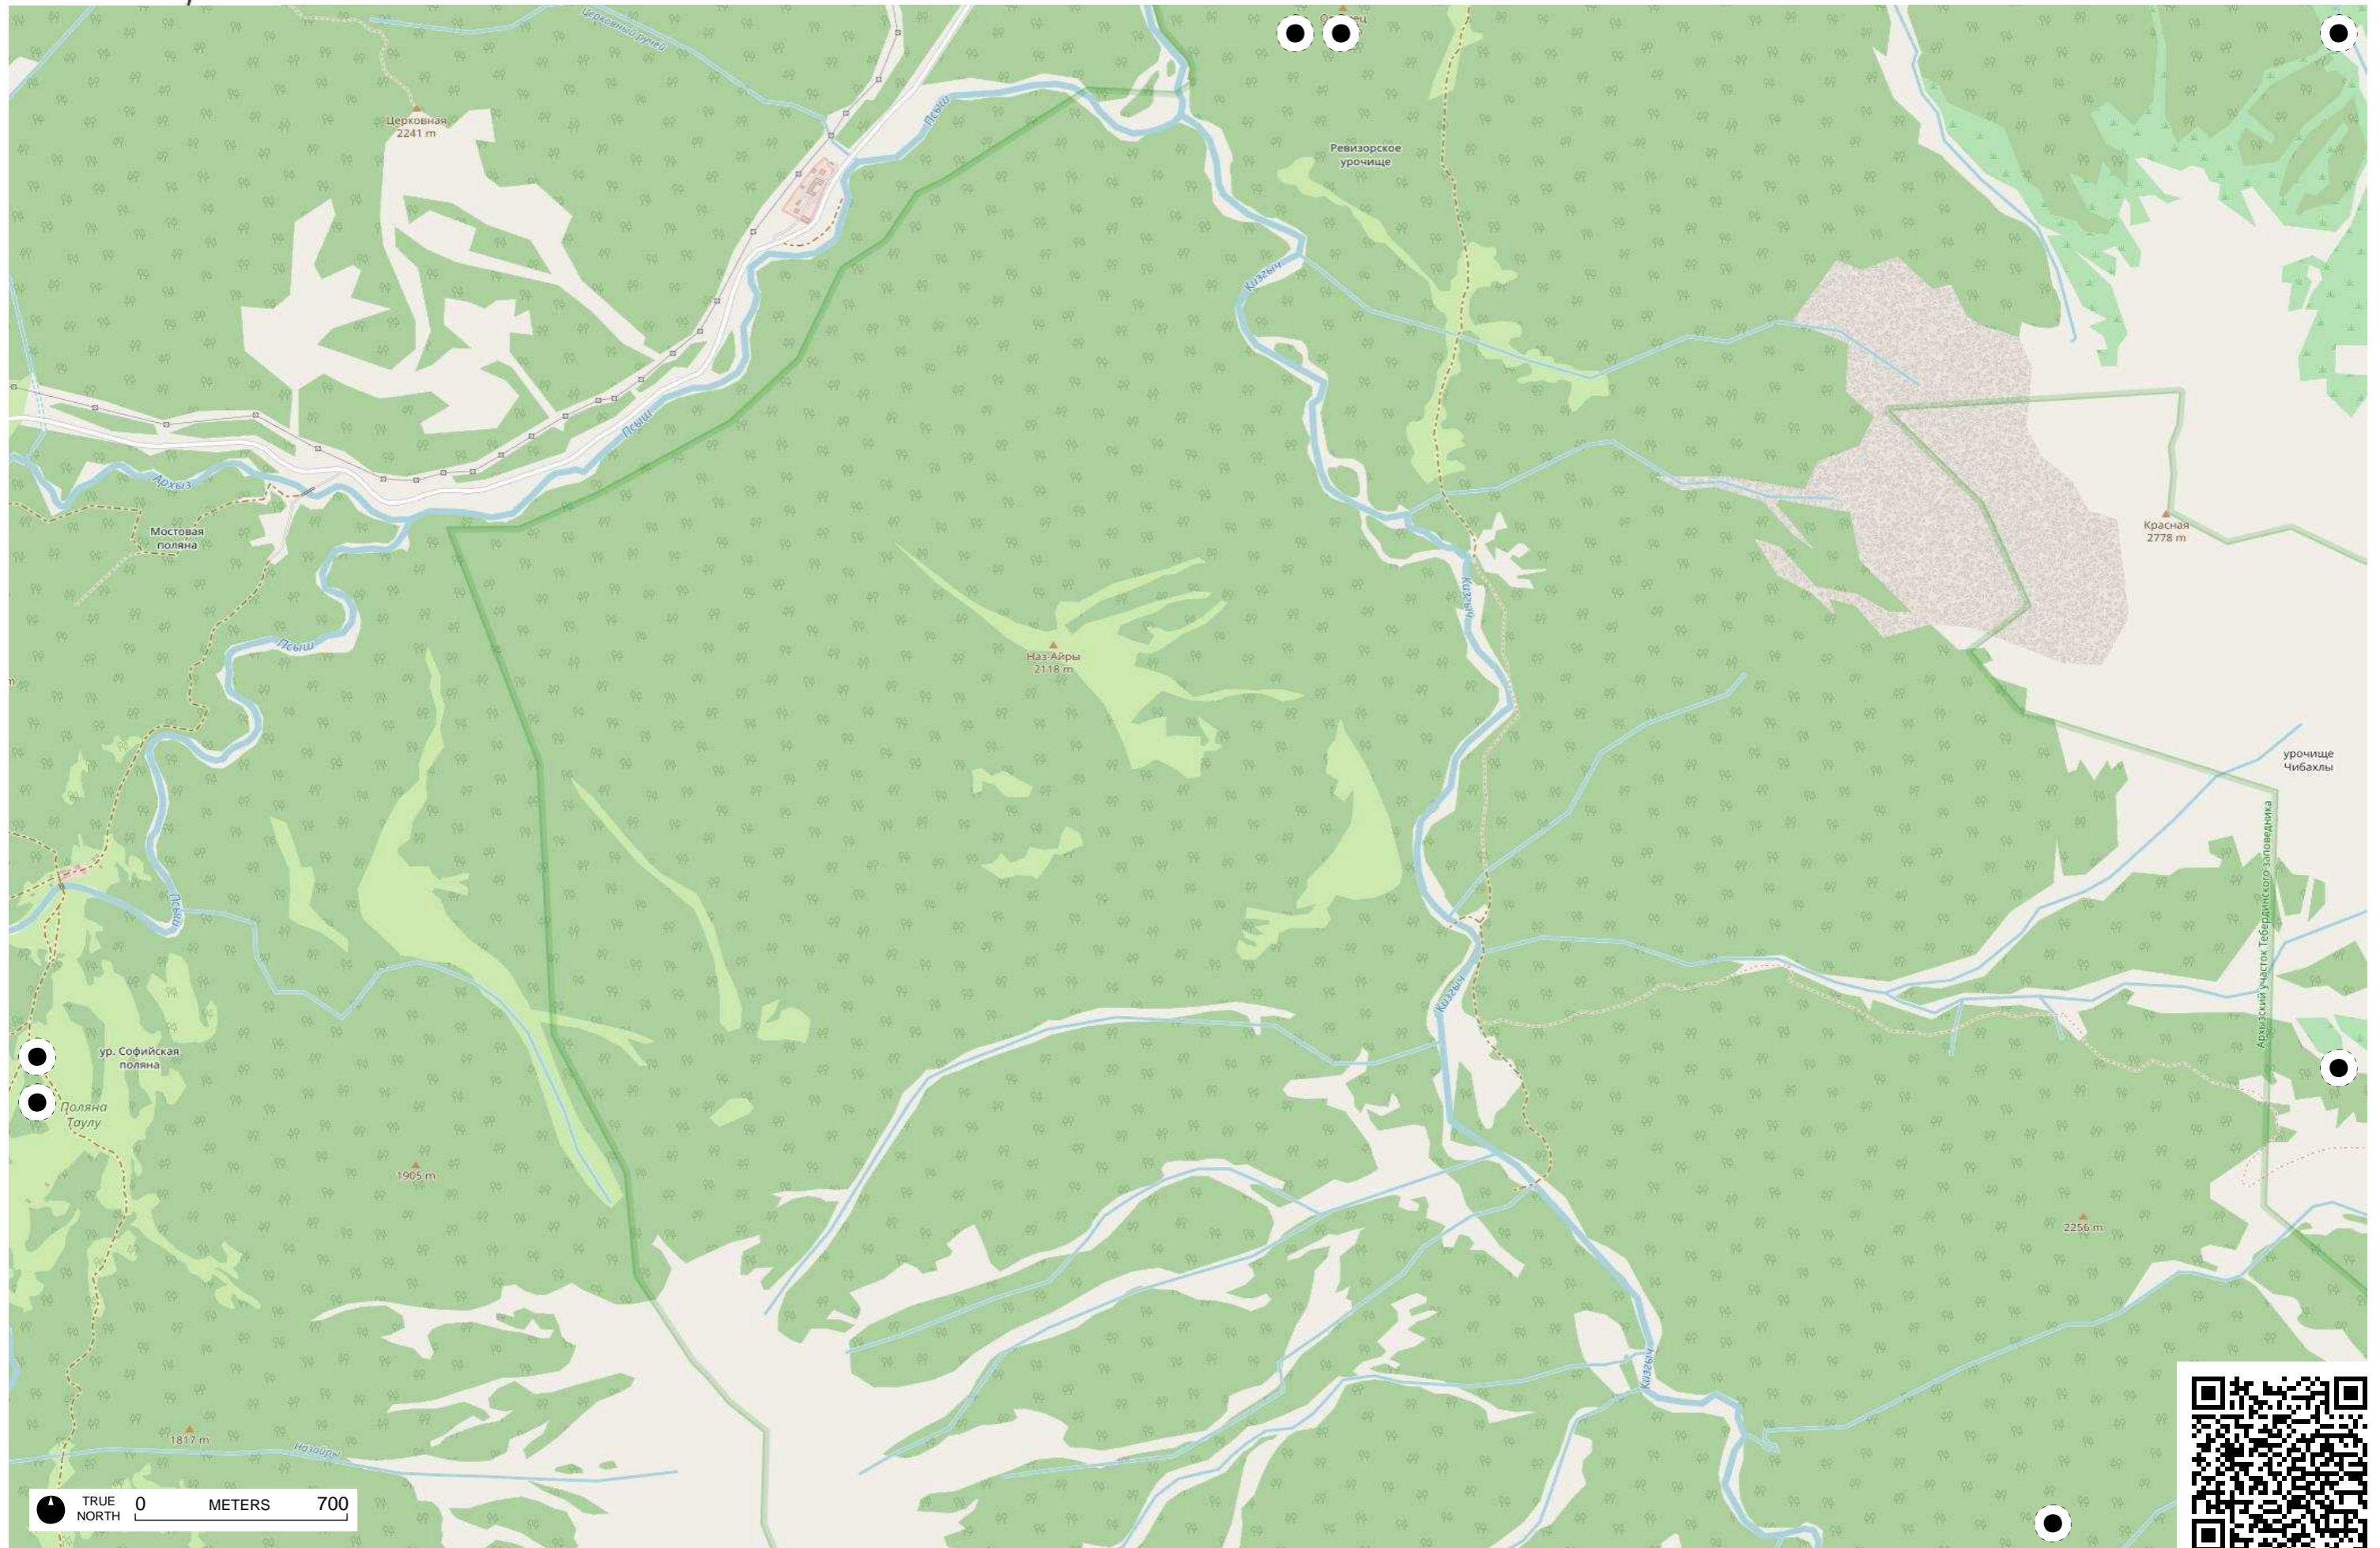

35  
Улья  
Симб  
2950 m

TRUE NORTH 0 METERS 700

TRUE NORTH 0 METERS 700

TRUE NORTH 0 METERS 700

TRUE NORTH 0 METERS 700