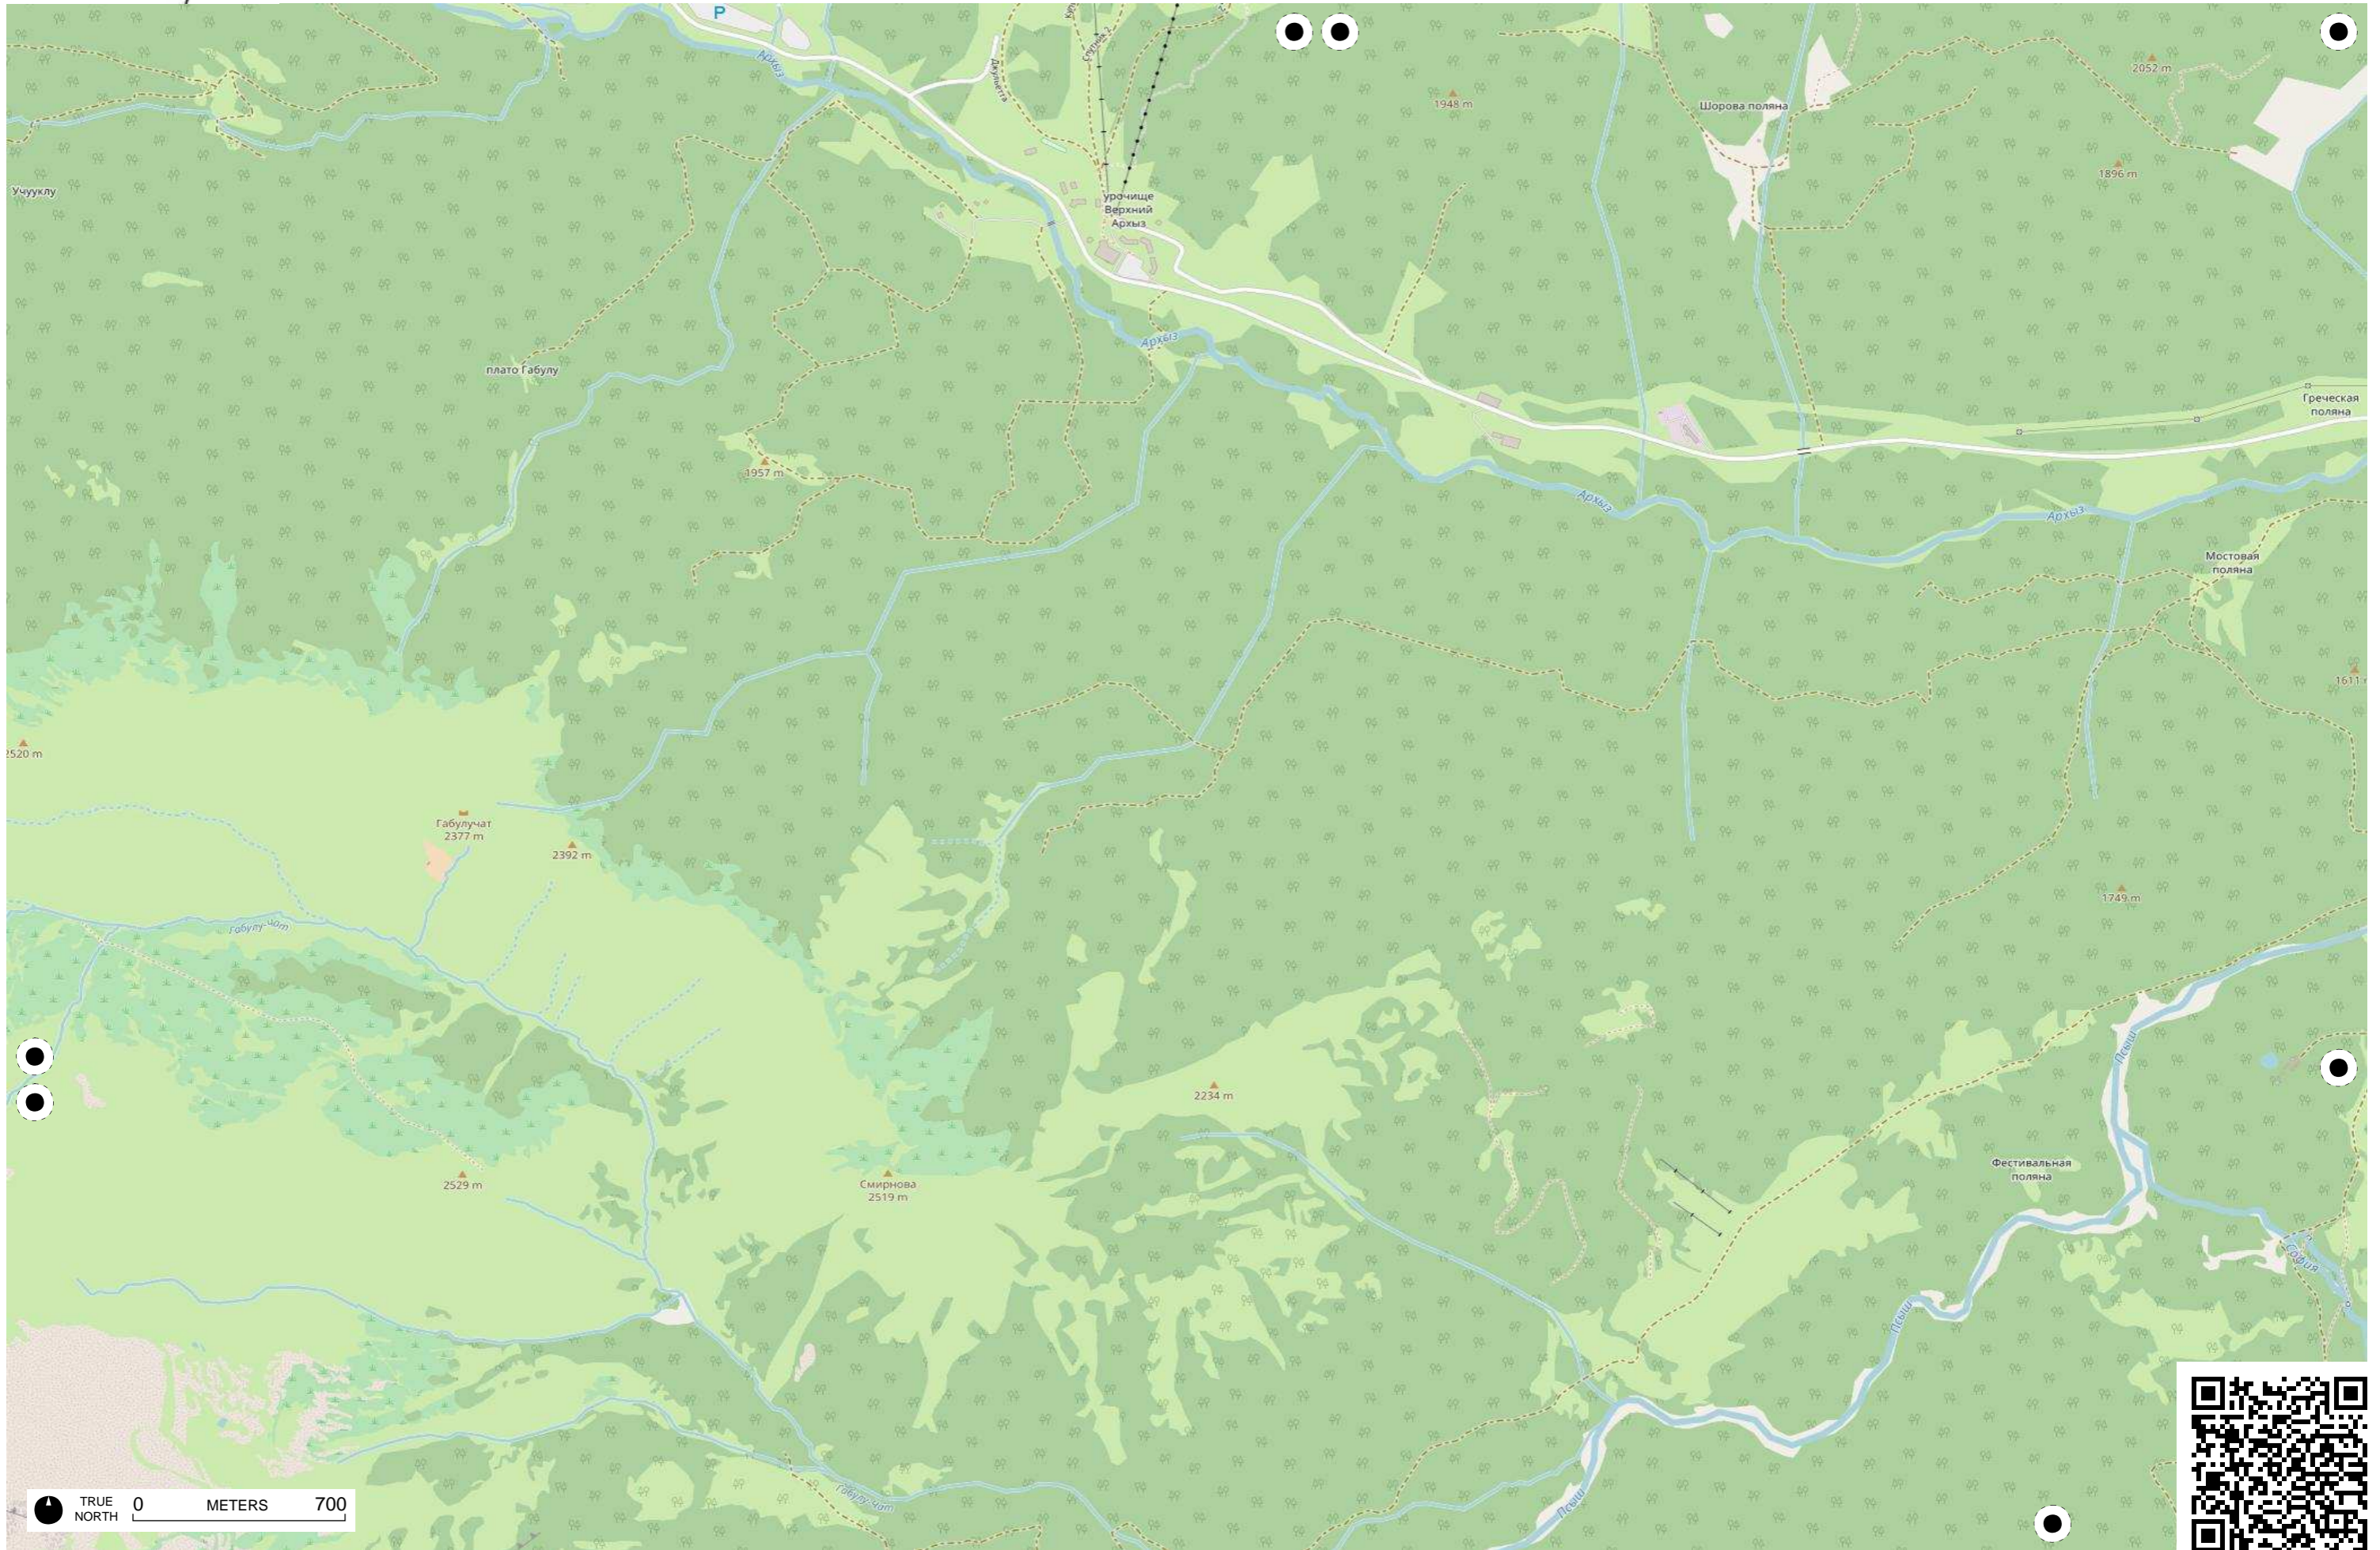

35  
Улья  
Симб  
2950 m

TRUE NORTH 0 METERS 700

TRUE NORTH 0 METERS 700

TRUE NORTH 0 METERS 700

TRUE NORTH 0 METERS 700