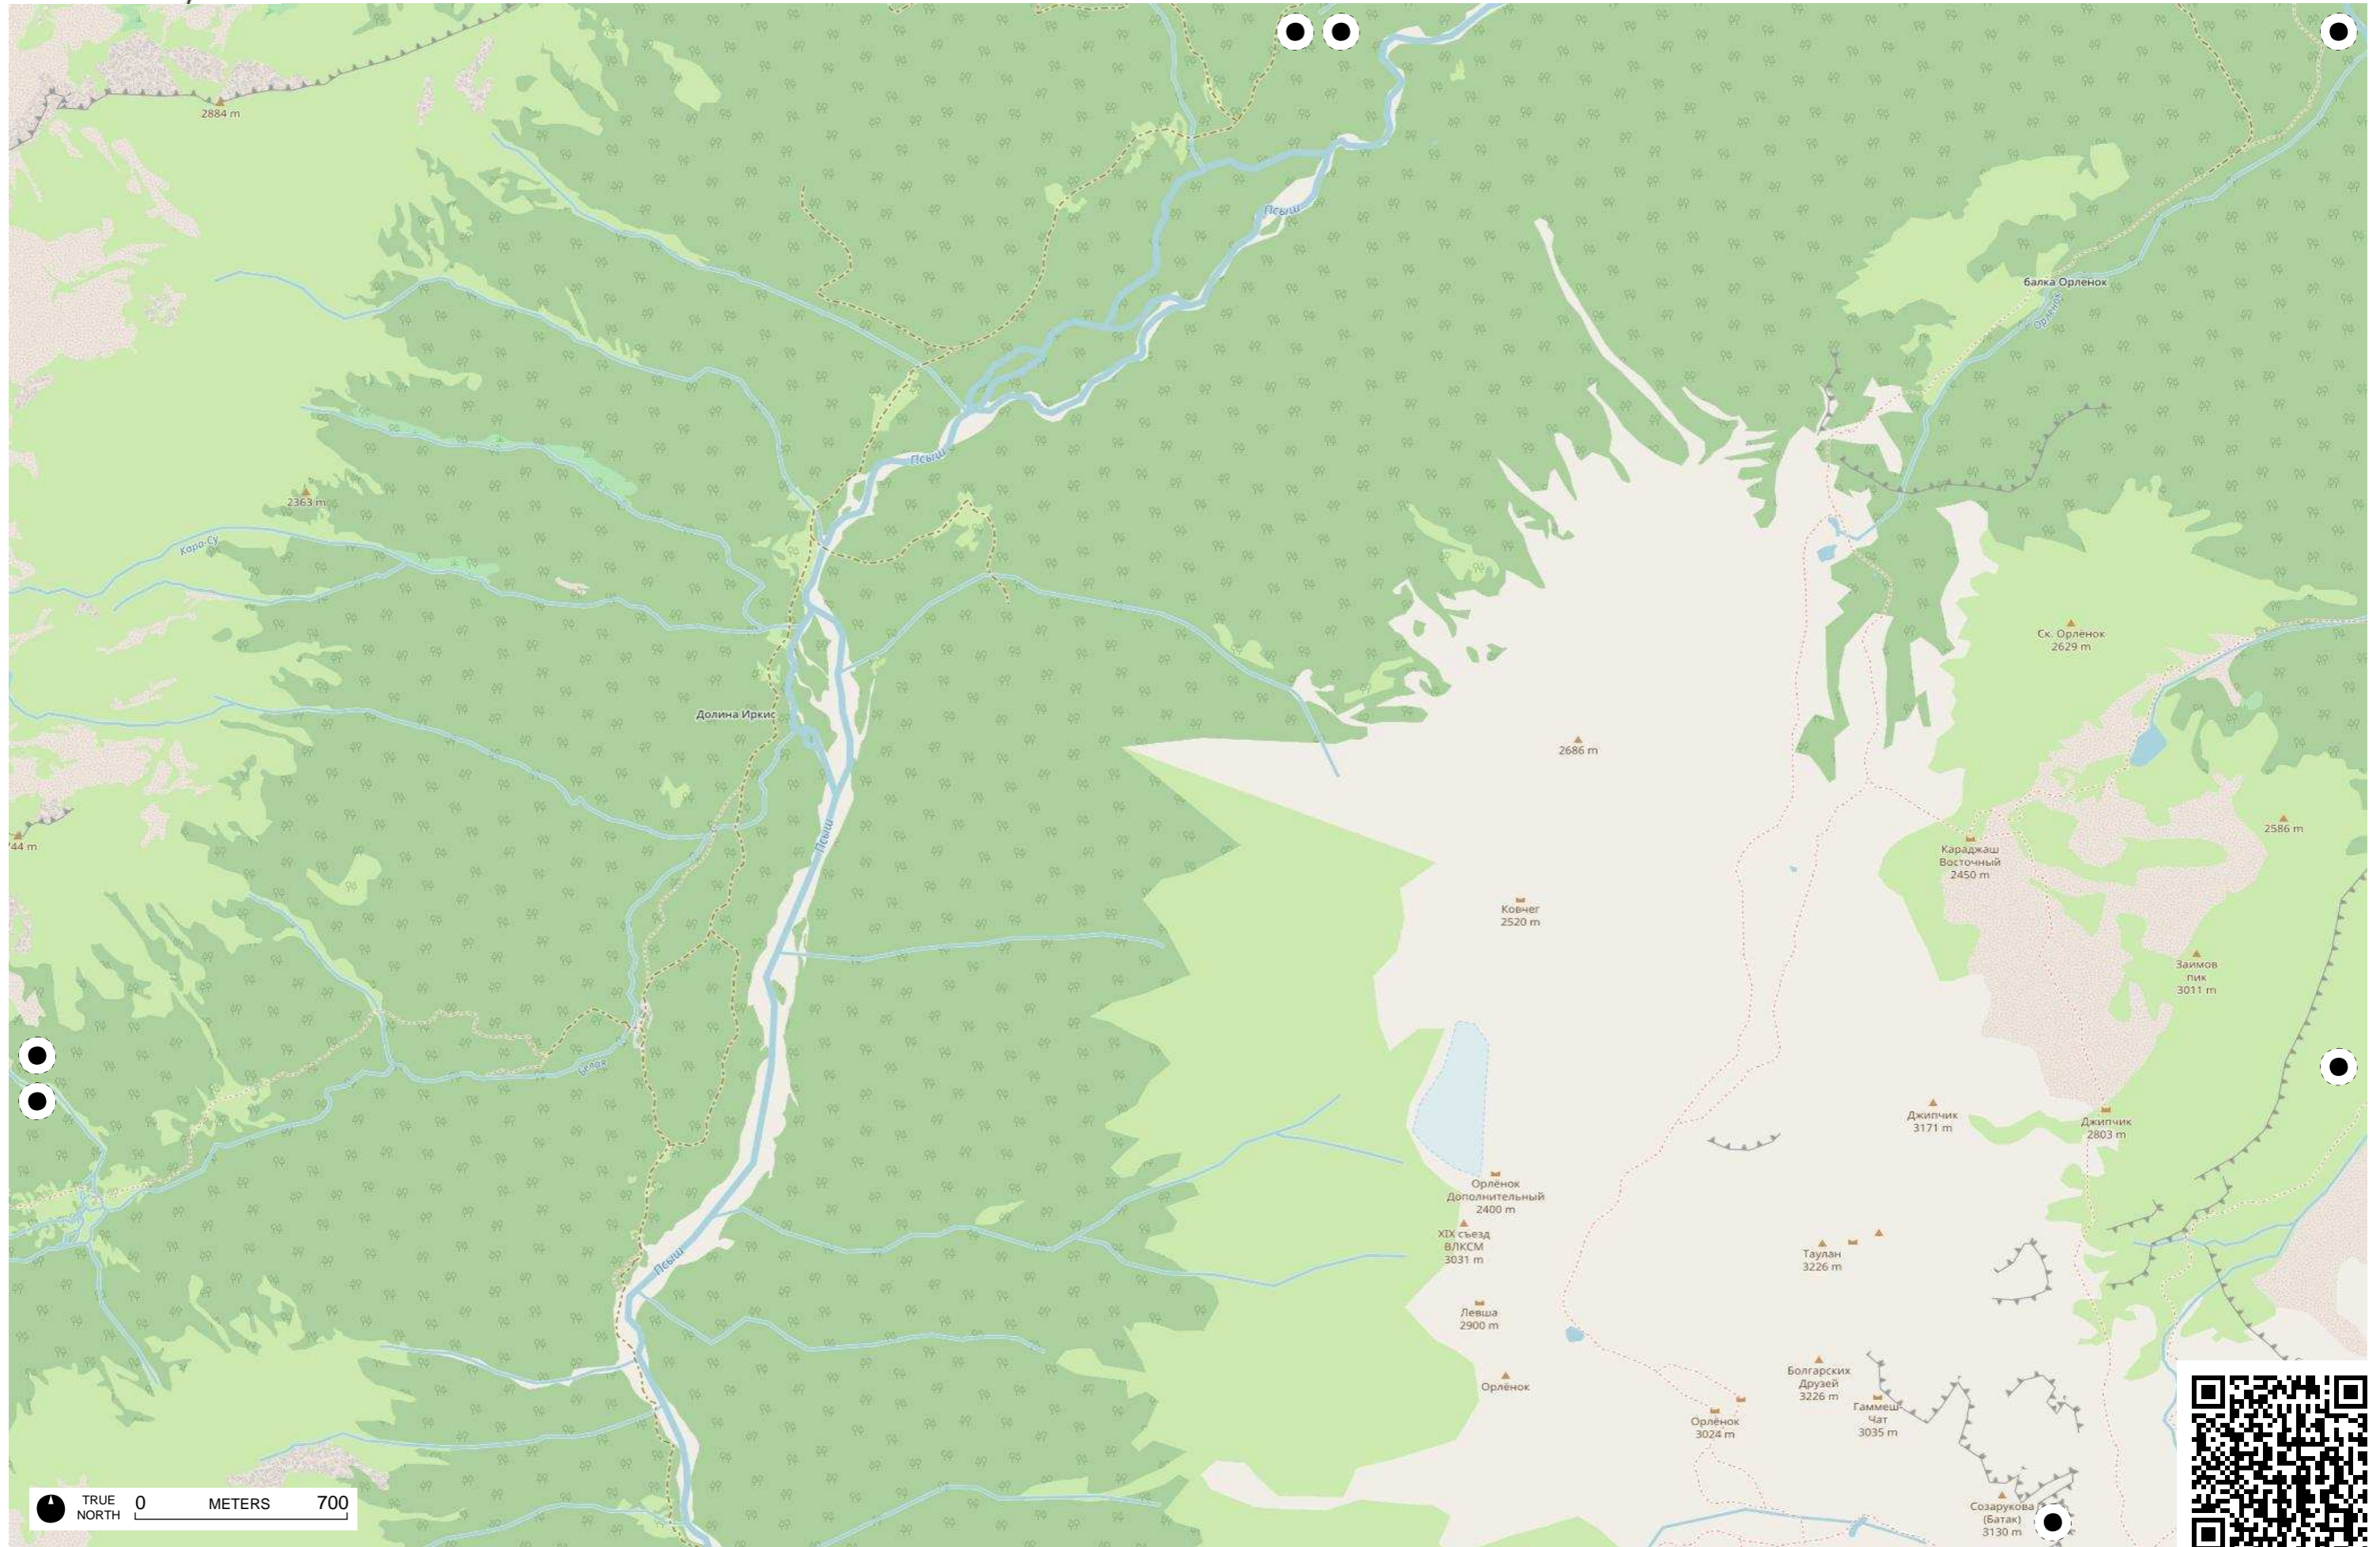

35  
Улья  
Симб  
2950 m

TRUE NORTH 0 METERS 700

TRUE NORTH 0 METERS 700

TRUE NORTH 0 METERS 700

TRUE NORTH 0 METERS 700