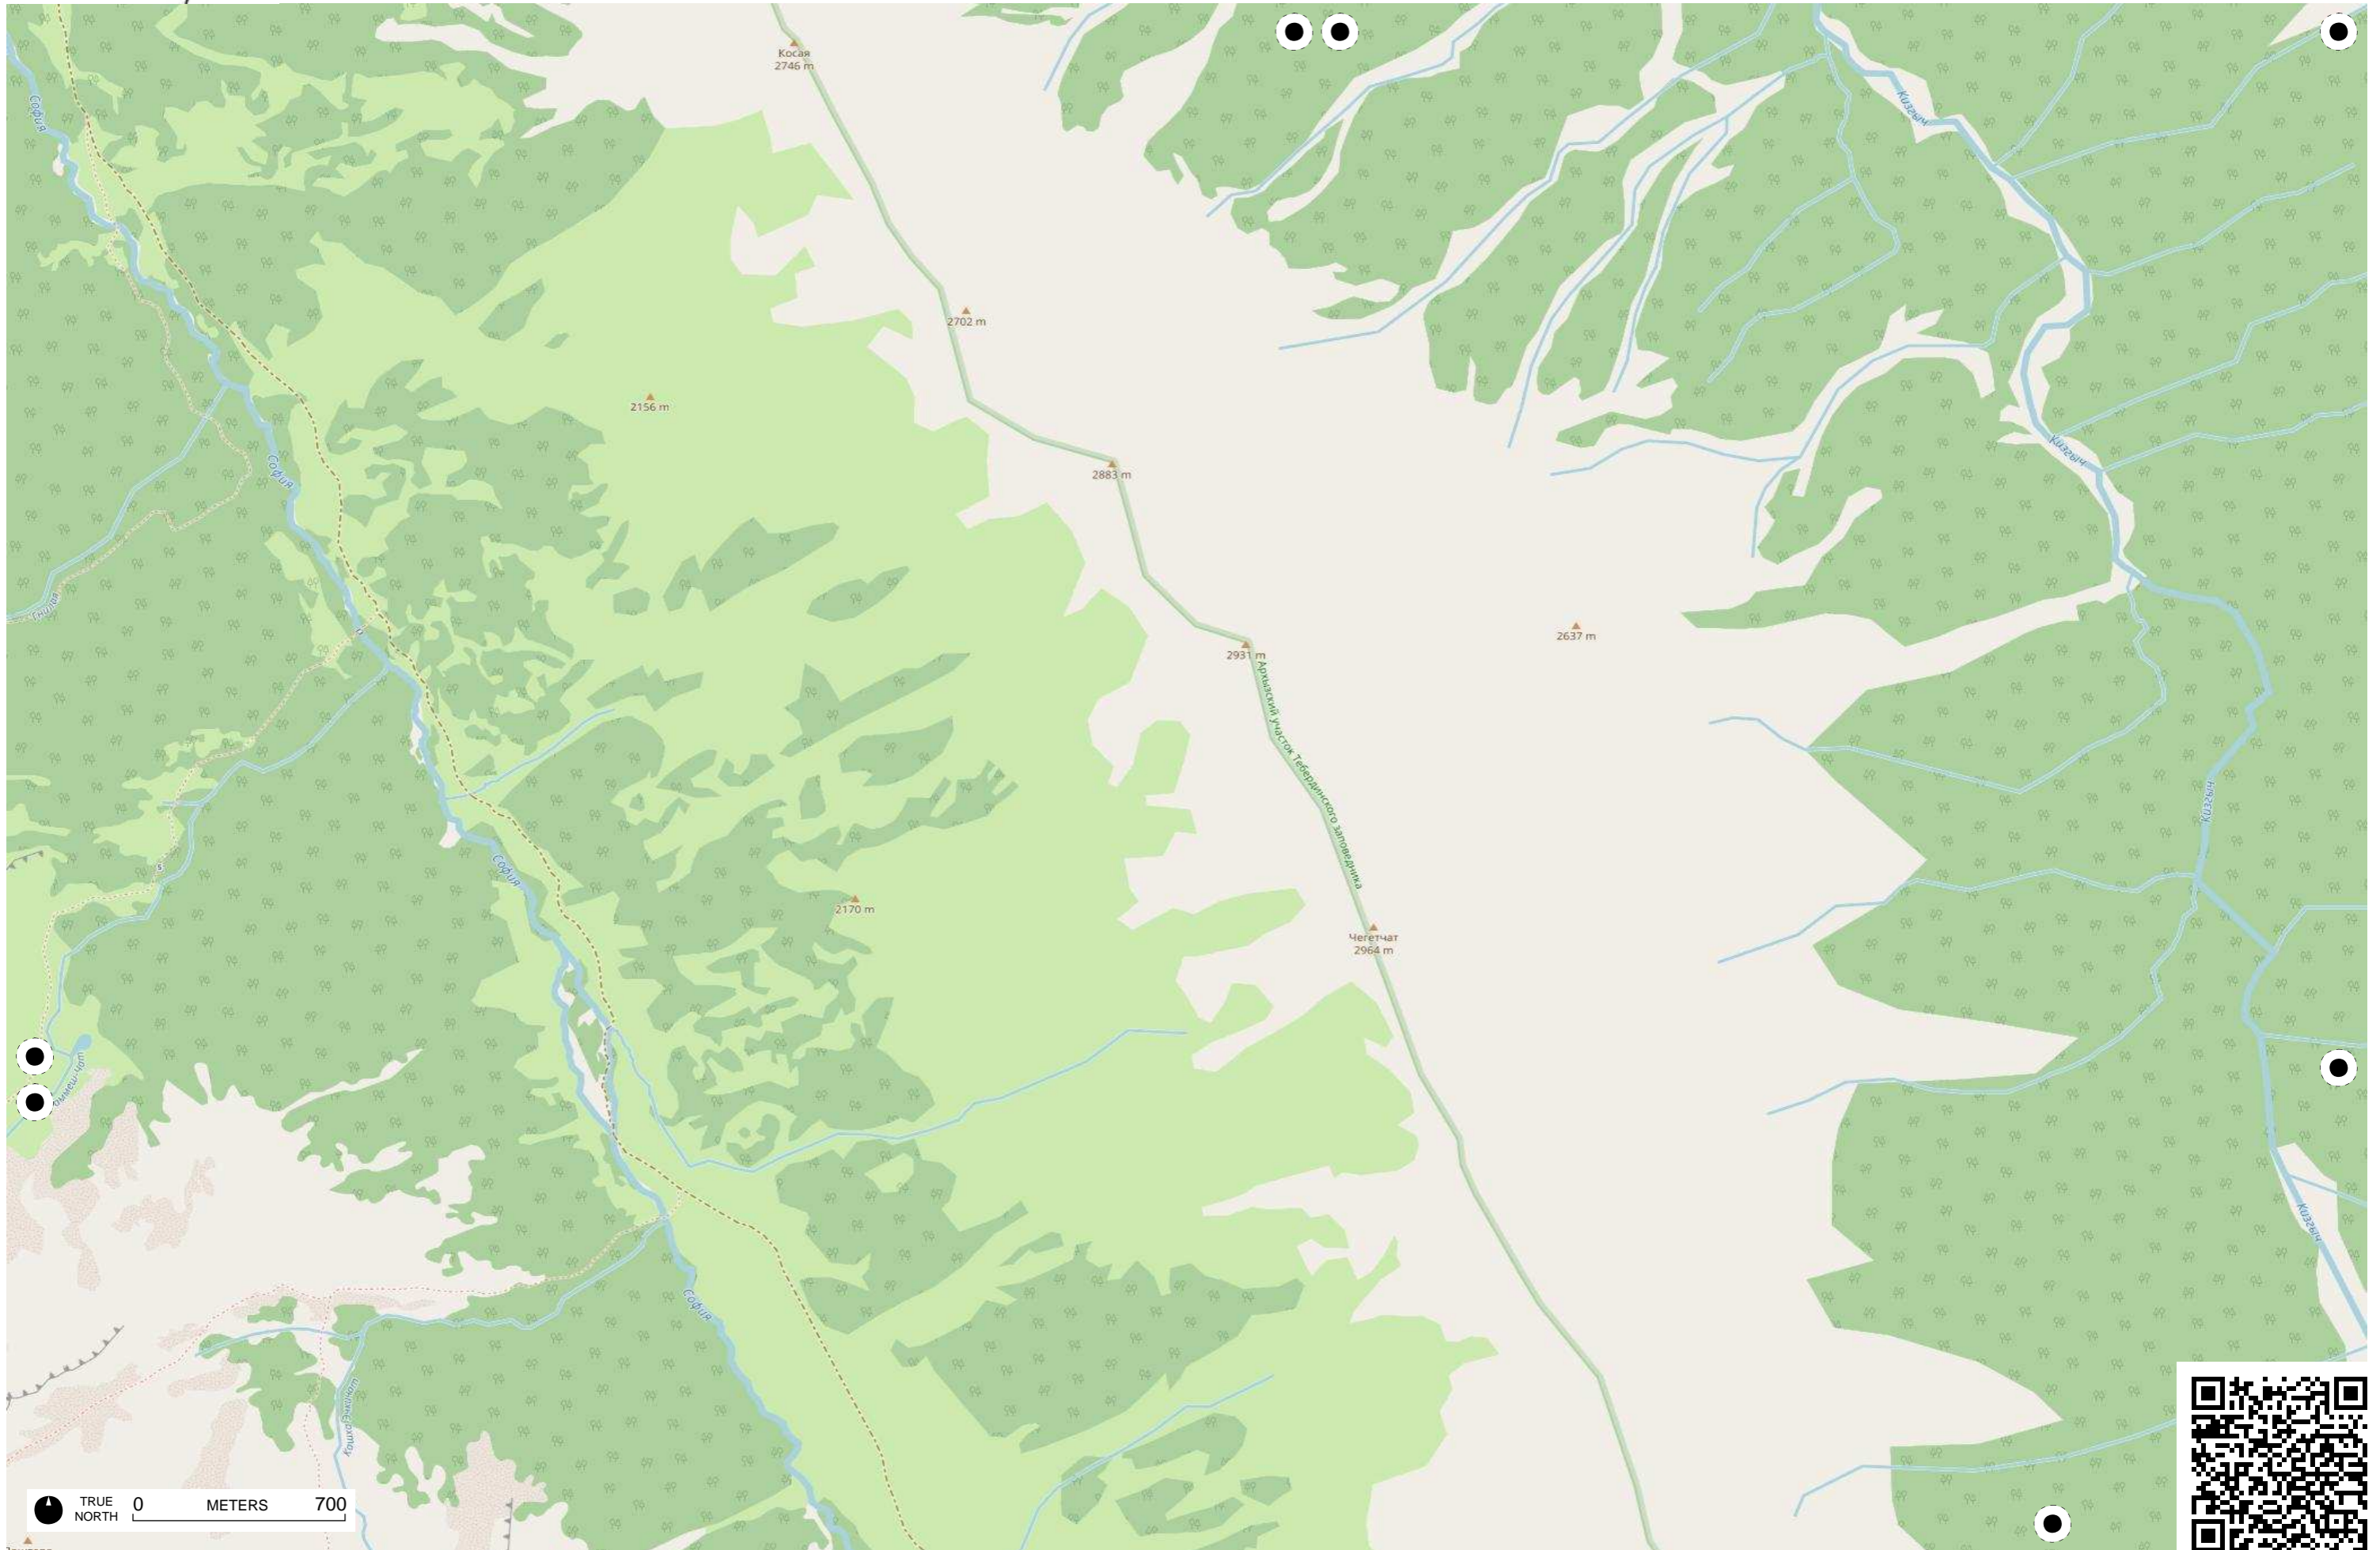

35  
Улья  
Симб  
2950 m

TRUE NORTH 0 METERS 700

TRUE NORTH 0 METERS 700

TRUE NORTH 0 METERS 700

TRUE NORTH 0 METERS 700