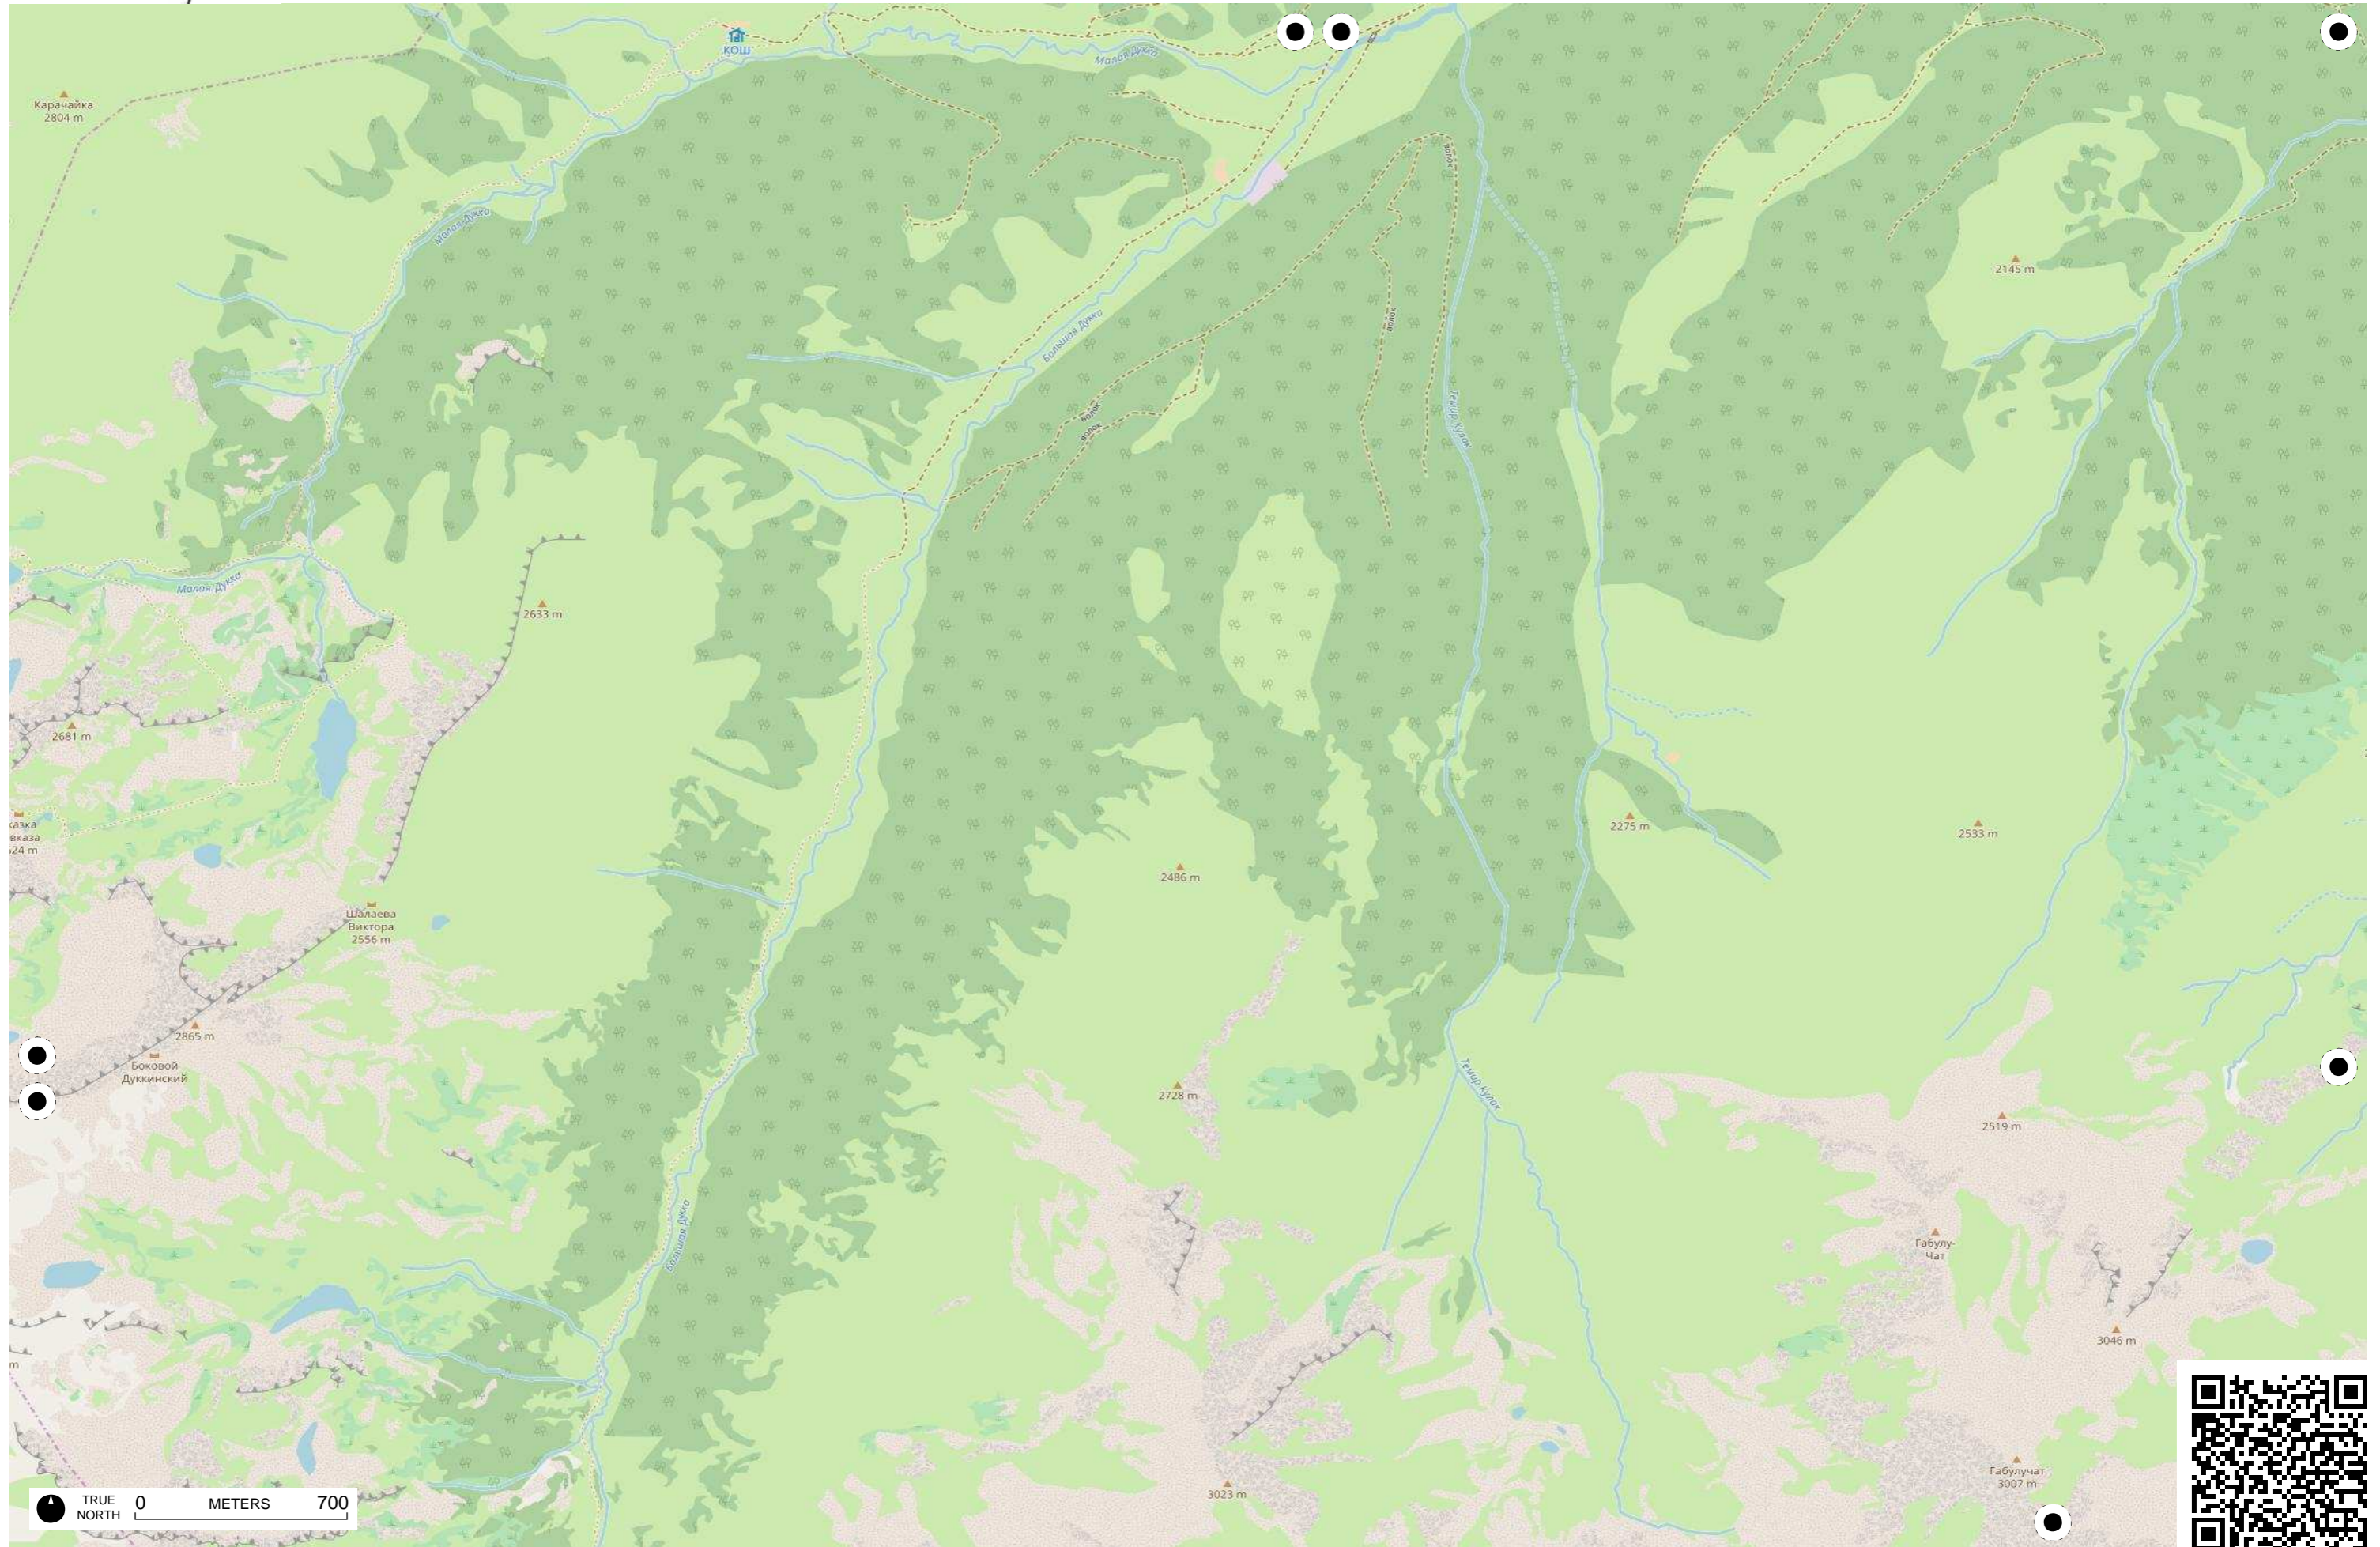

35  
Улья  
Симб  
2950 m

TRUE NORTH 0 METERS 700

TRUE NORTH 0 METERS 700

TRUE NORTH 0 METERS 700

TRUE NORTH 0 METERS 700