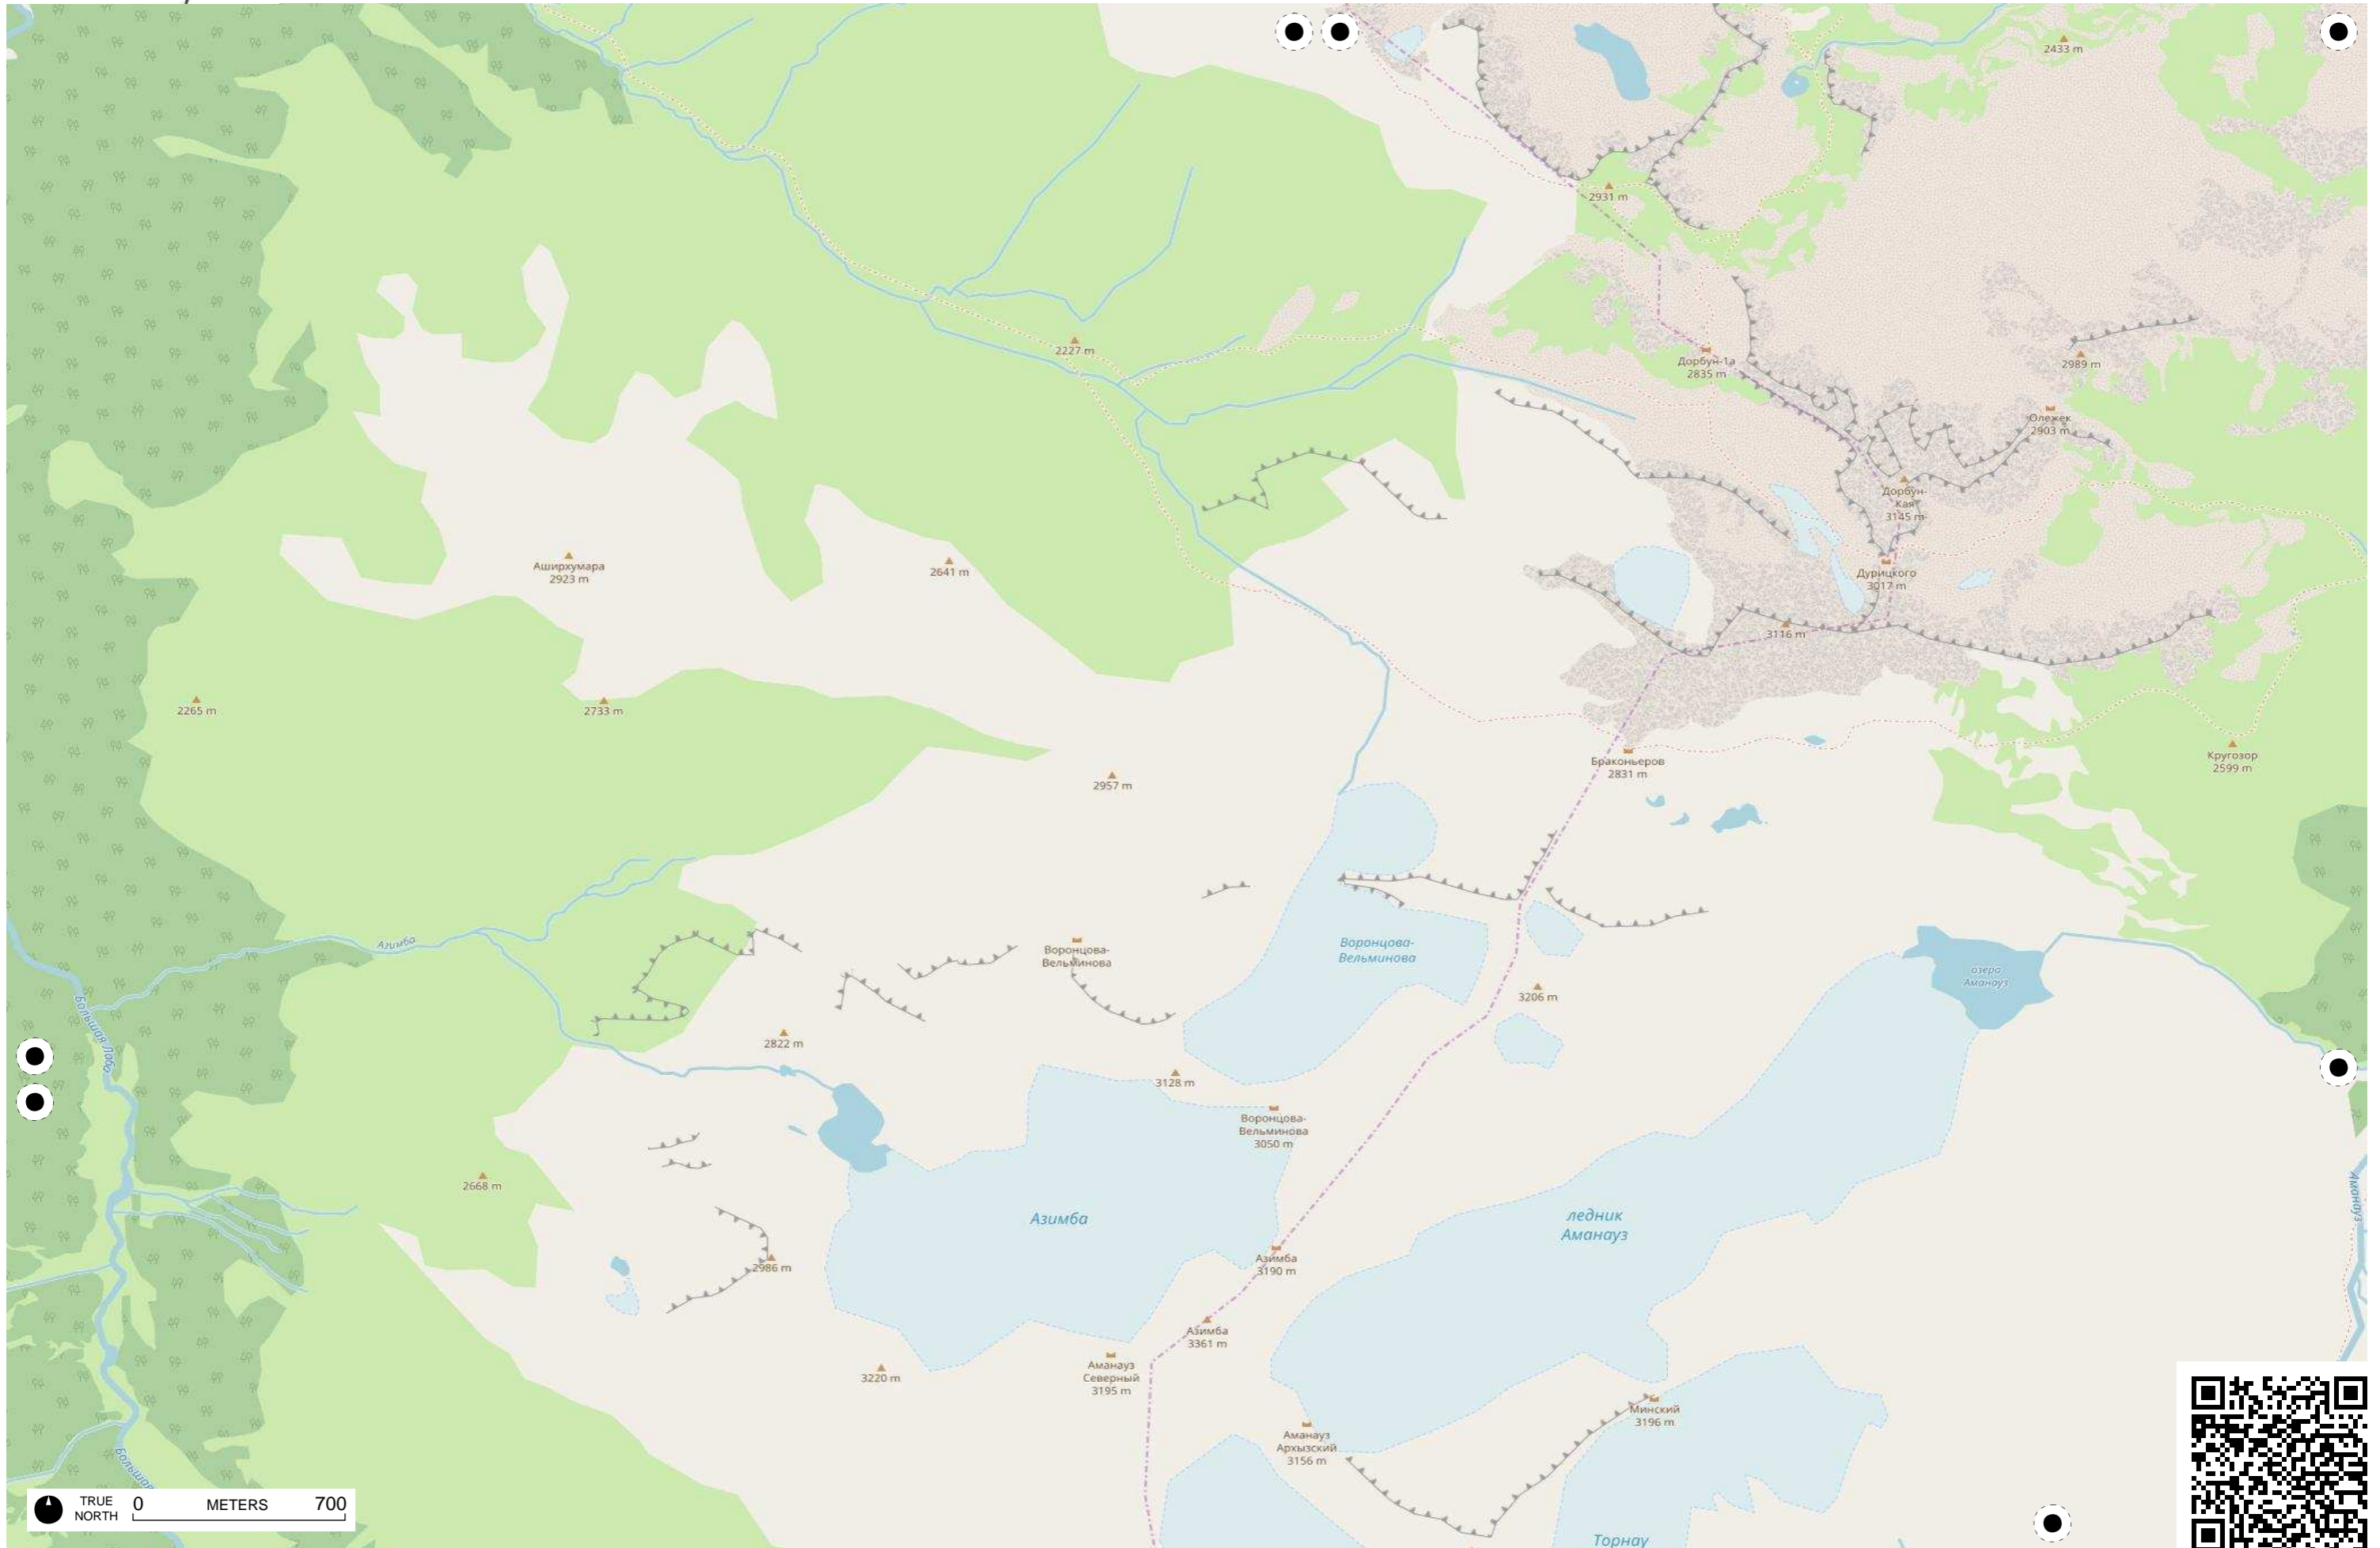

35  
Улья  
Симб  
2950 m

TRUE NORTH 0 METERS 700

TRUE NORTH 0 METERS 700

TRUE NORTH 0 METERS 700

TRUE NORTH 0 METERS 700