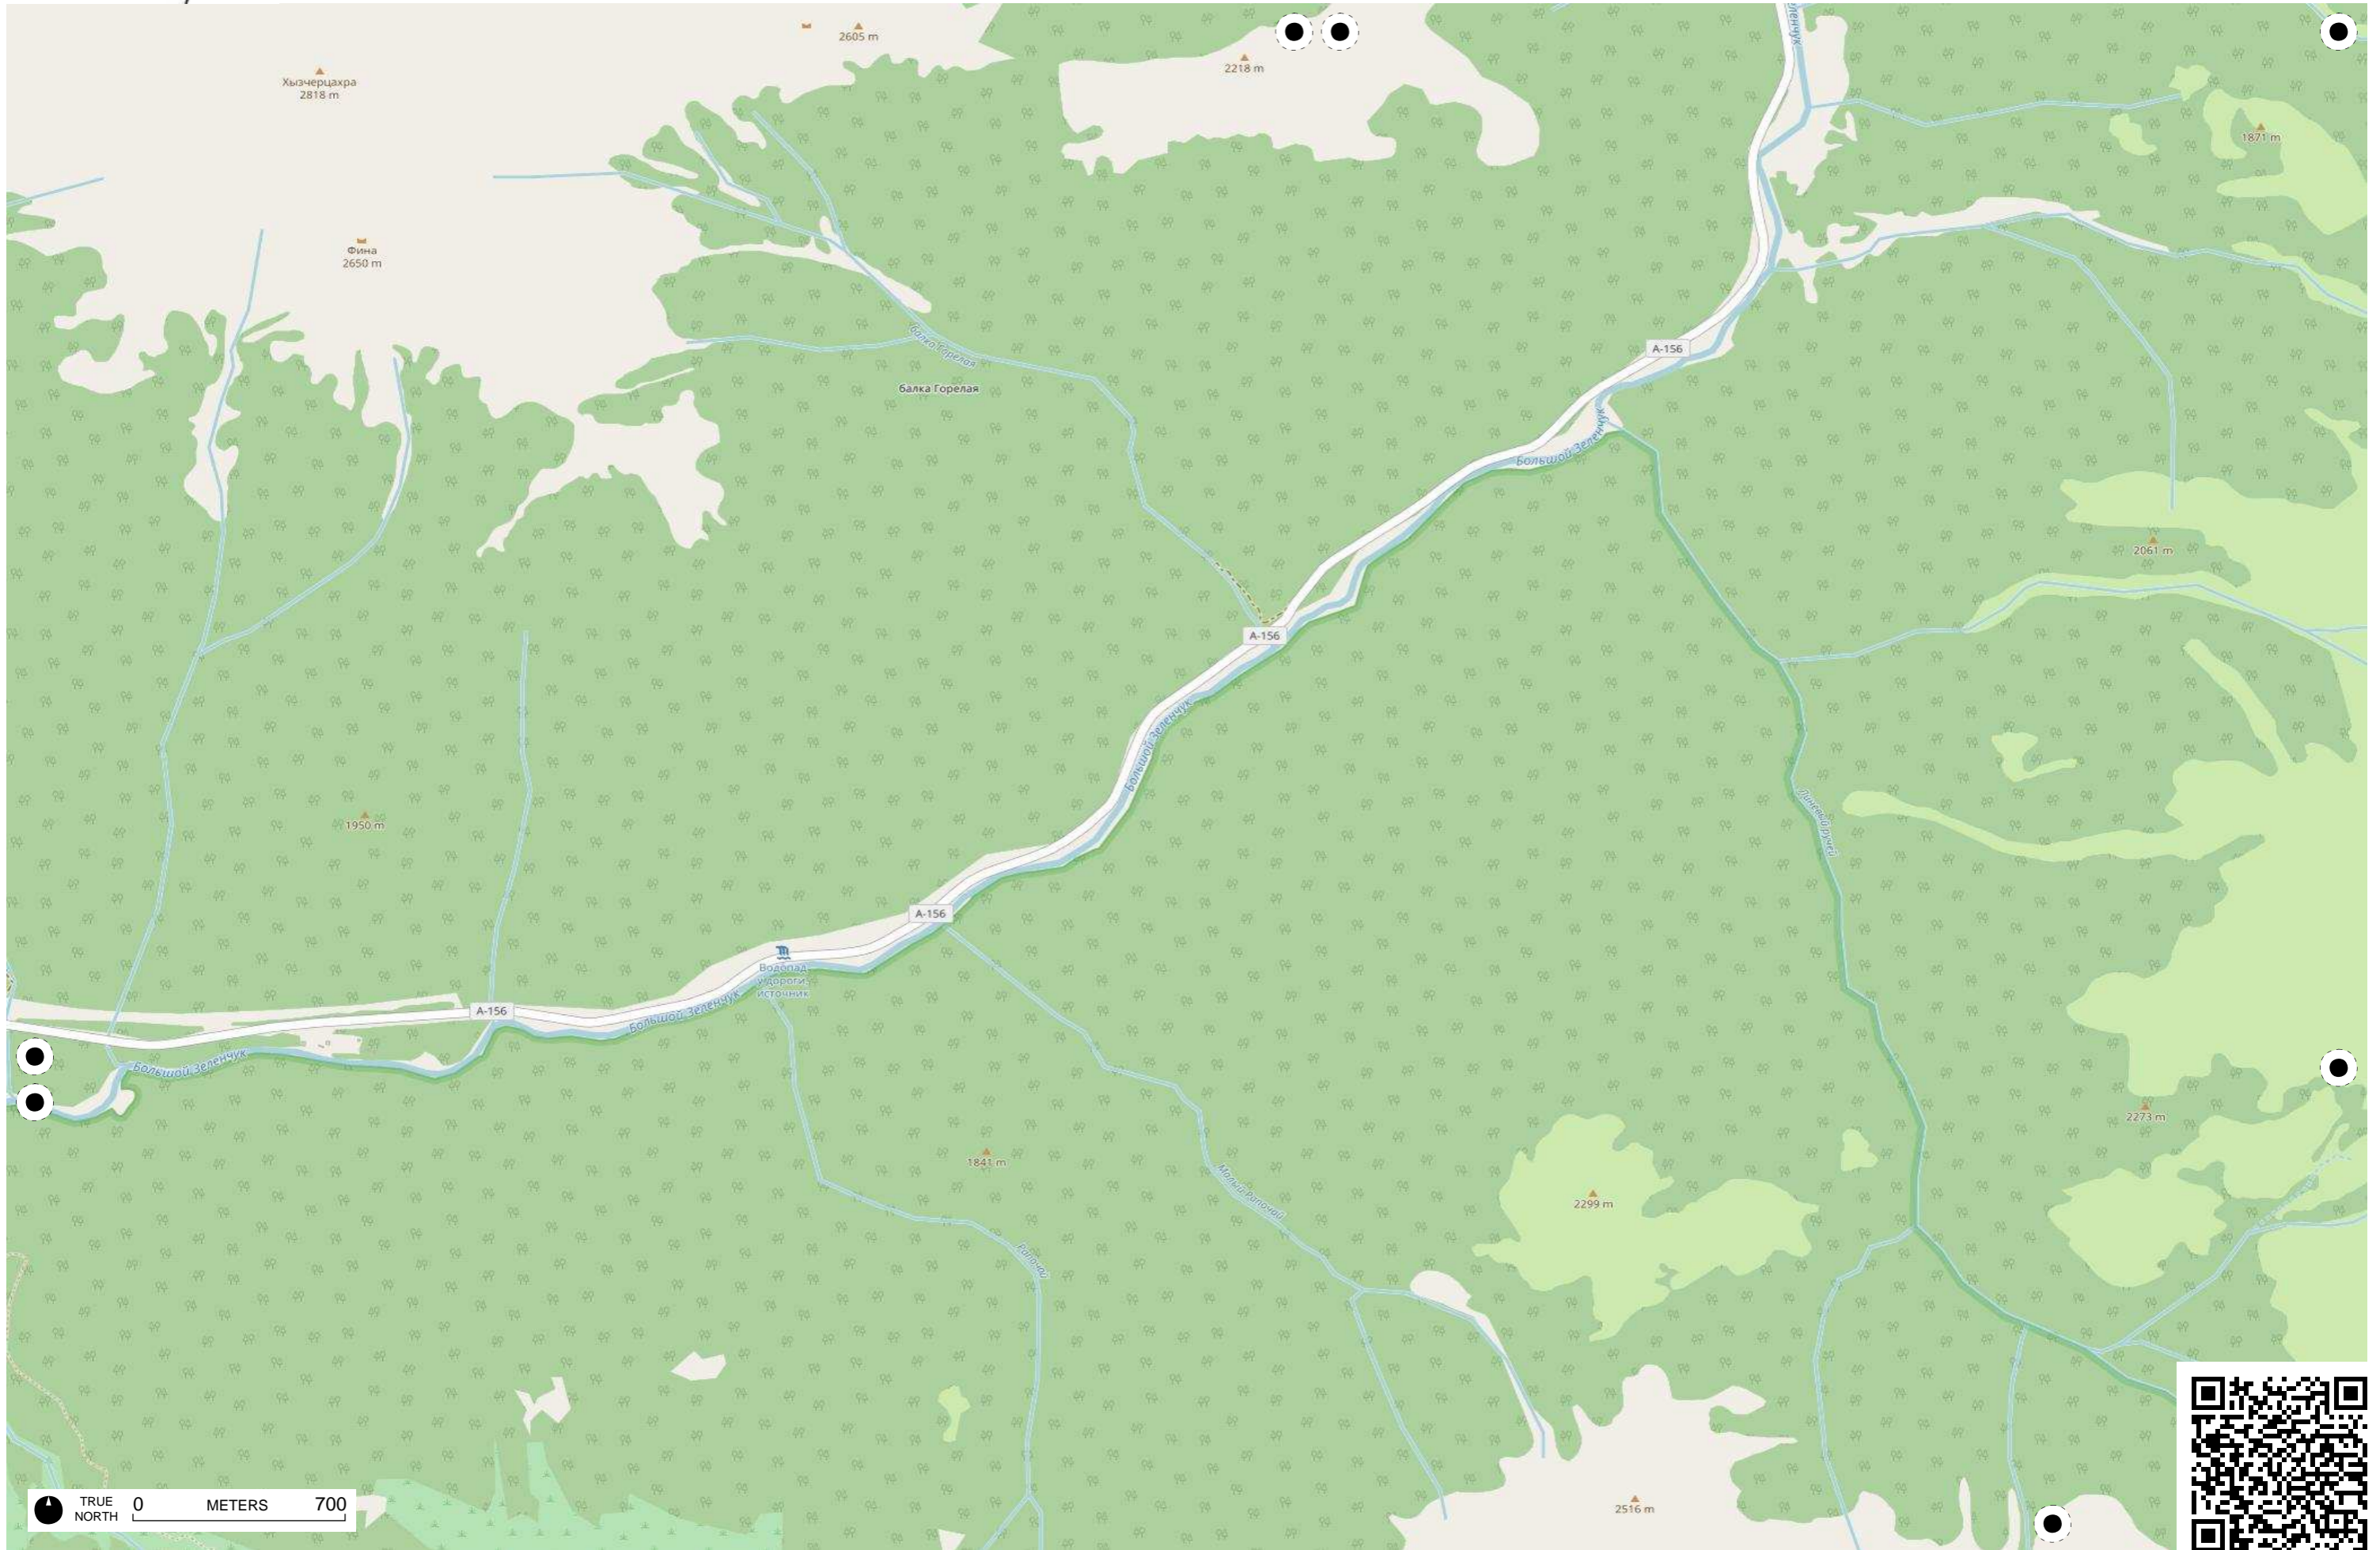

35  
Улья  
Симб  
2950 m

TRUE NORTH 0 METERS 700

TRUE NORTH 0 METERS 700

TRUE NORTH 0 METERS 700

TRUE NORTH 0 METERS 700