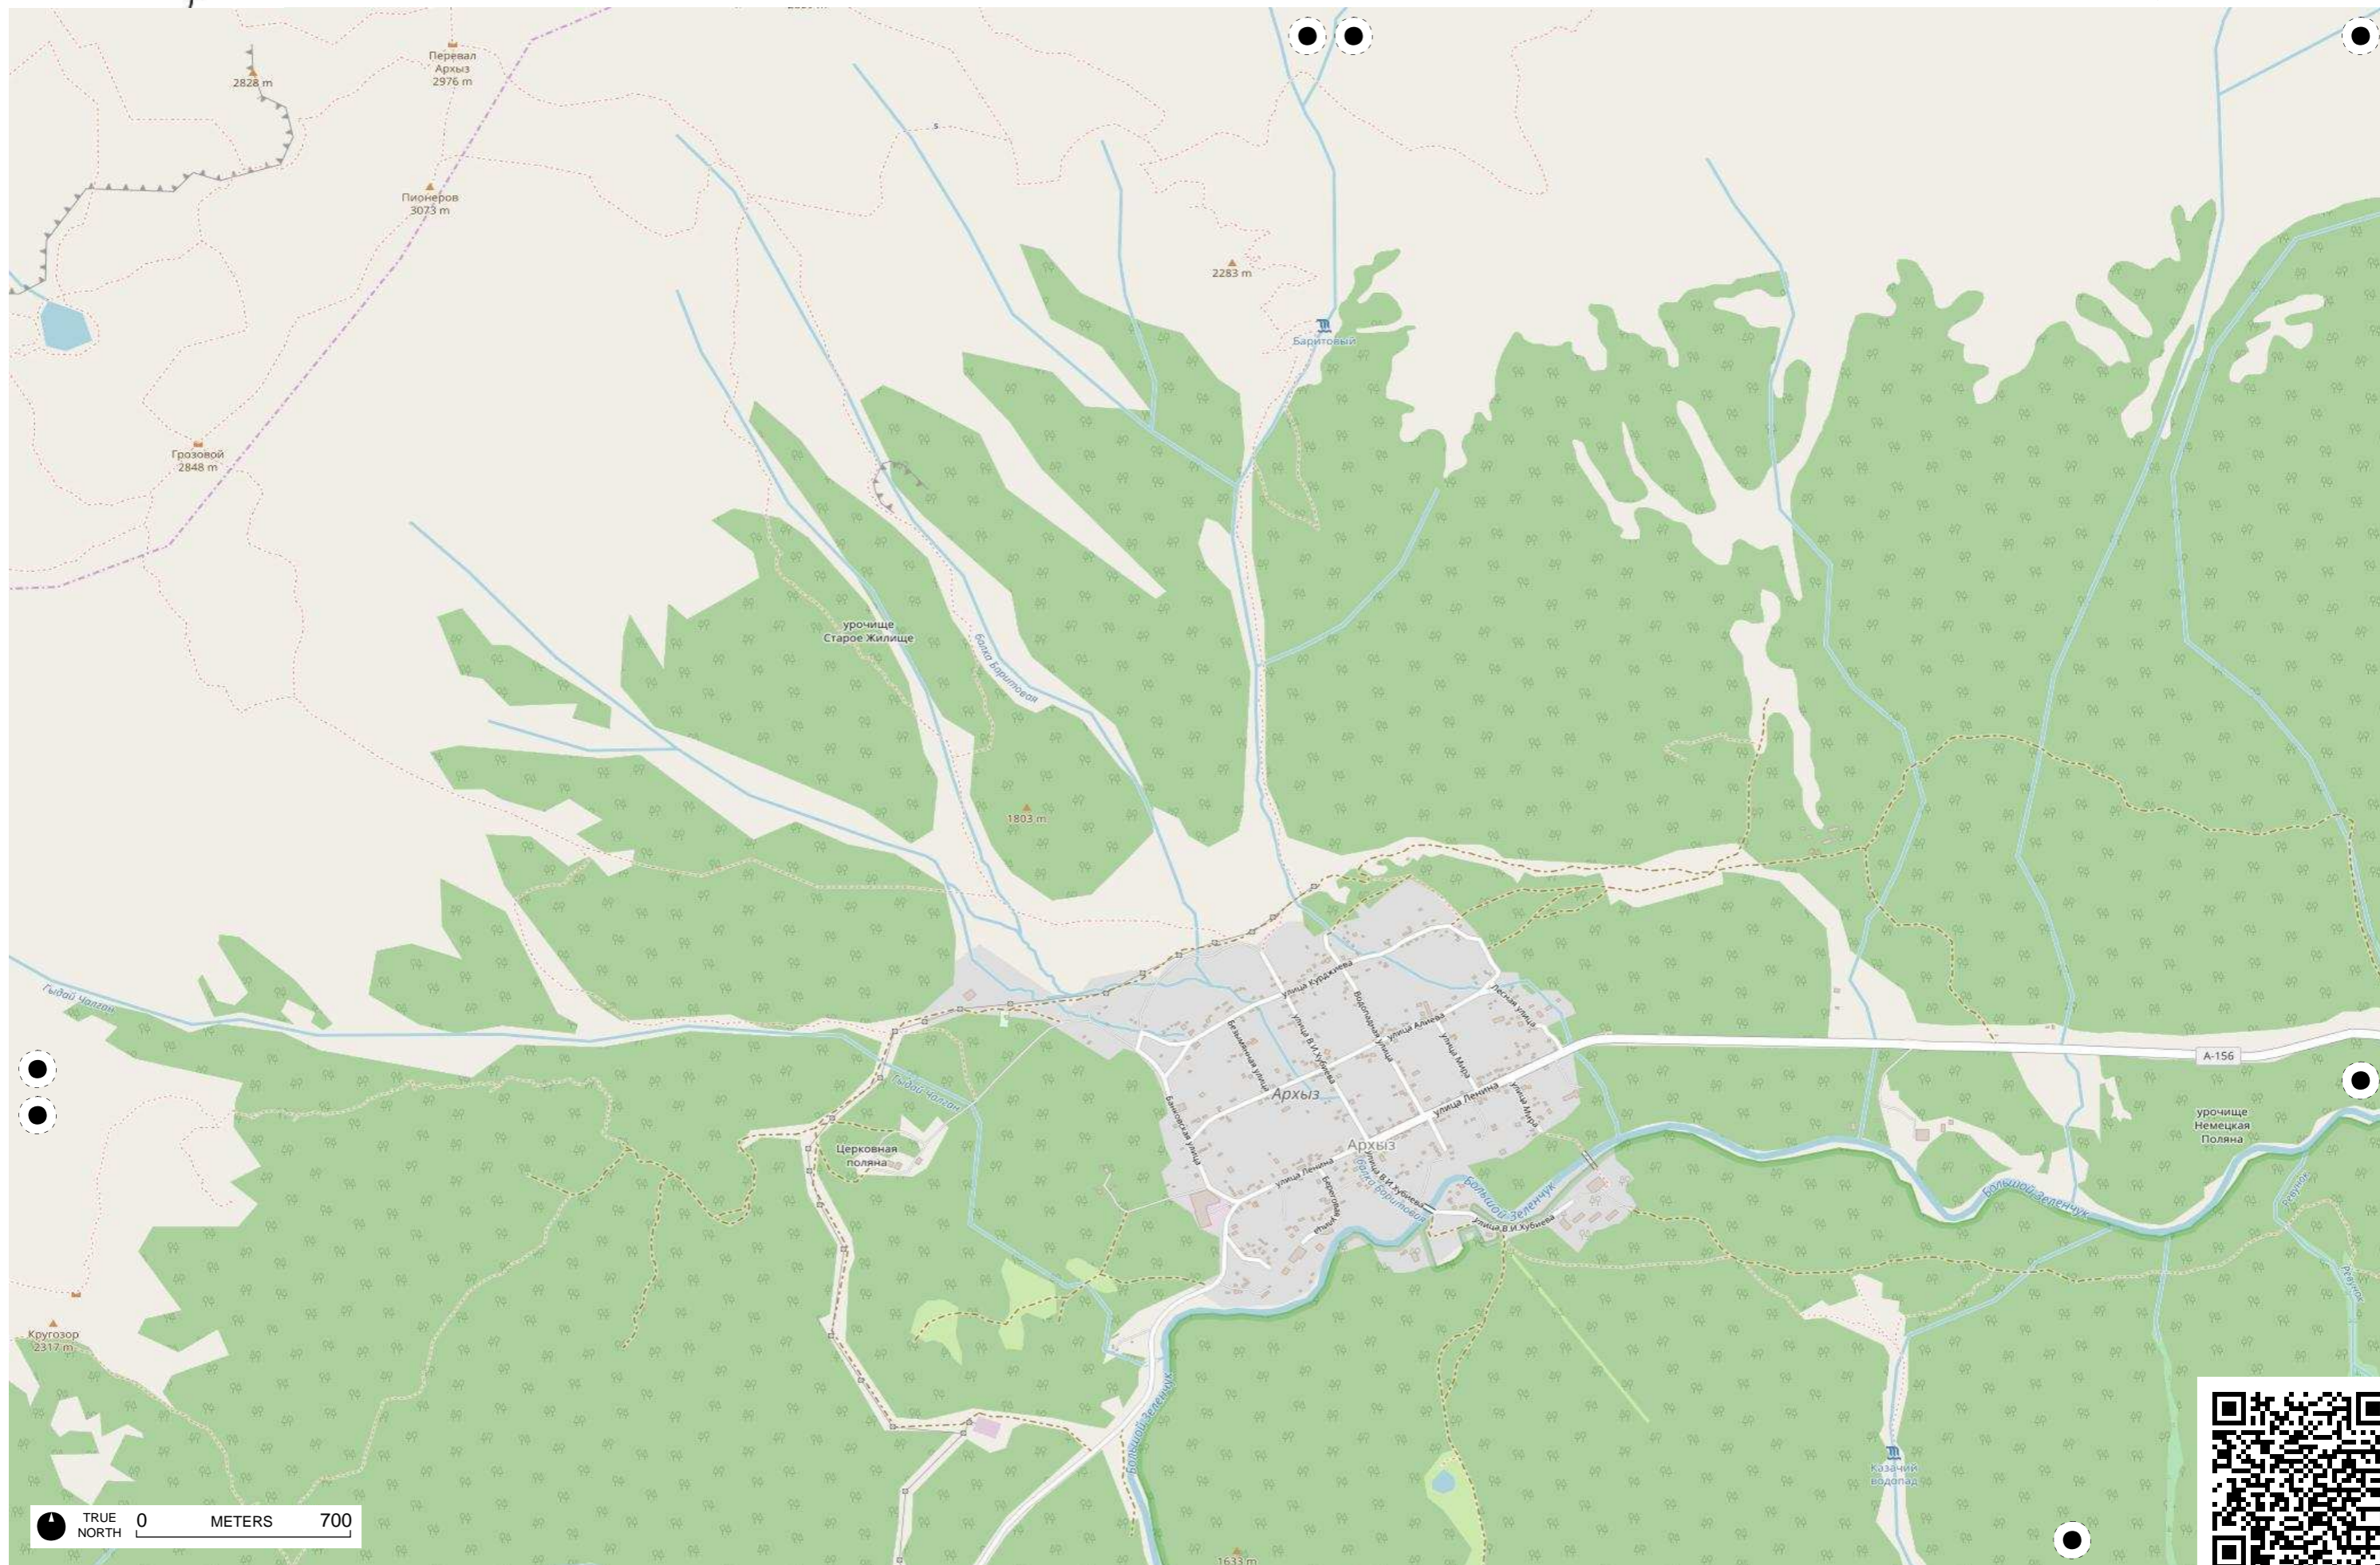

35  
Улья  
Симб  
2950 m

TRUE NORTH 0 METERS 700

TRUE NORTH 0 METERS 700

TRUE NORTH 0 METERS 700

TRUE NORTH 0 METERS 700