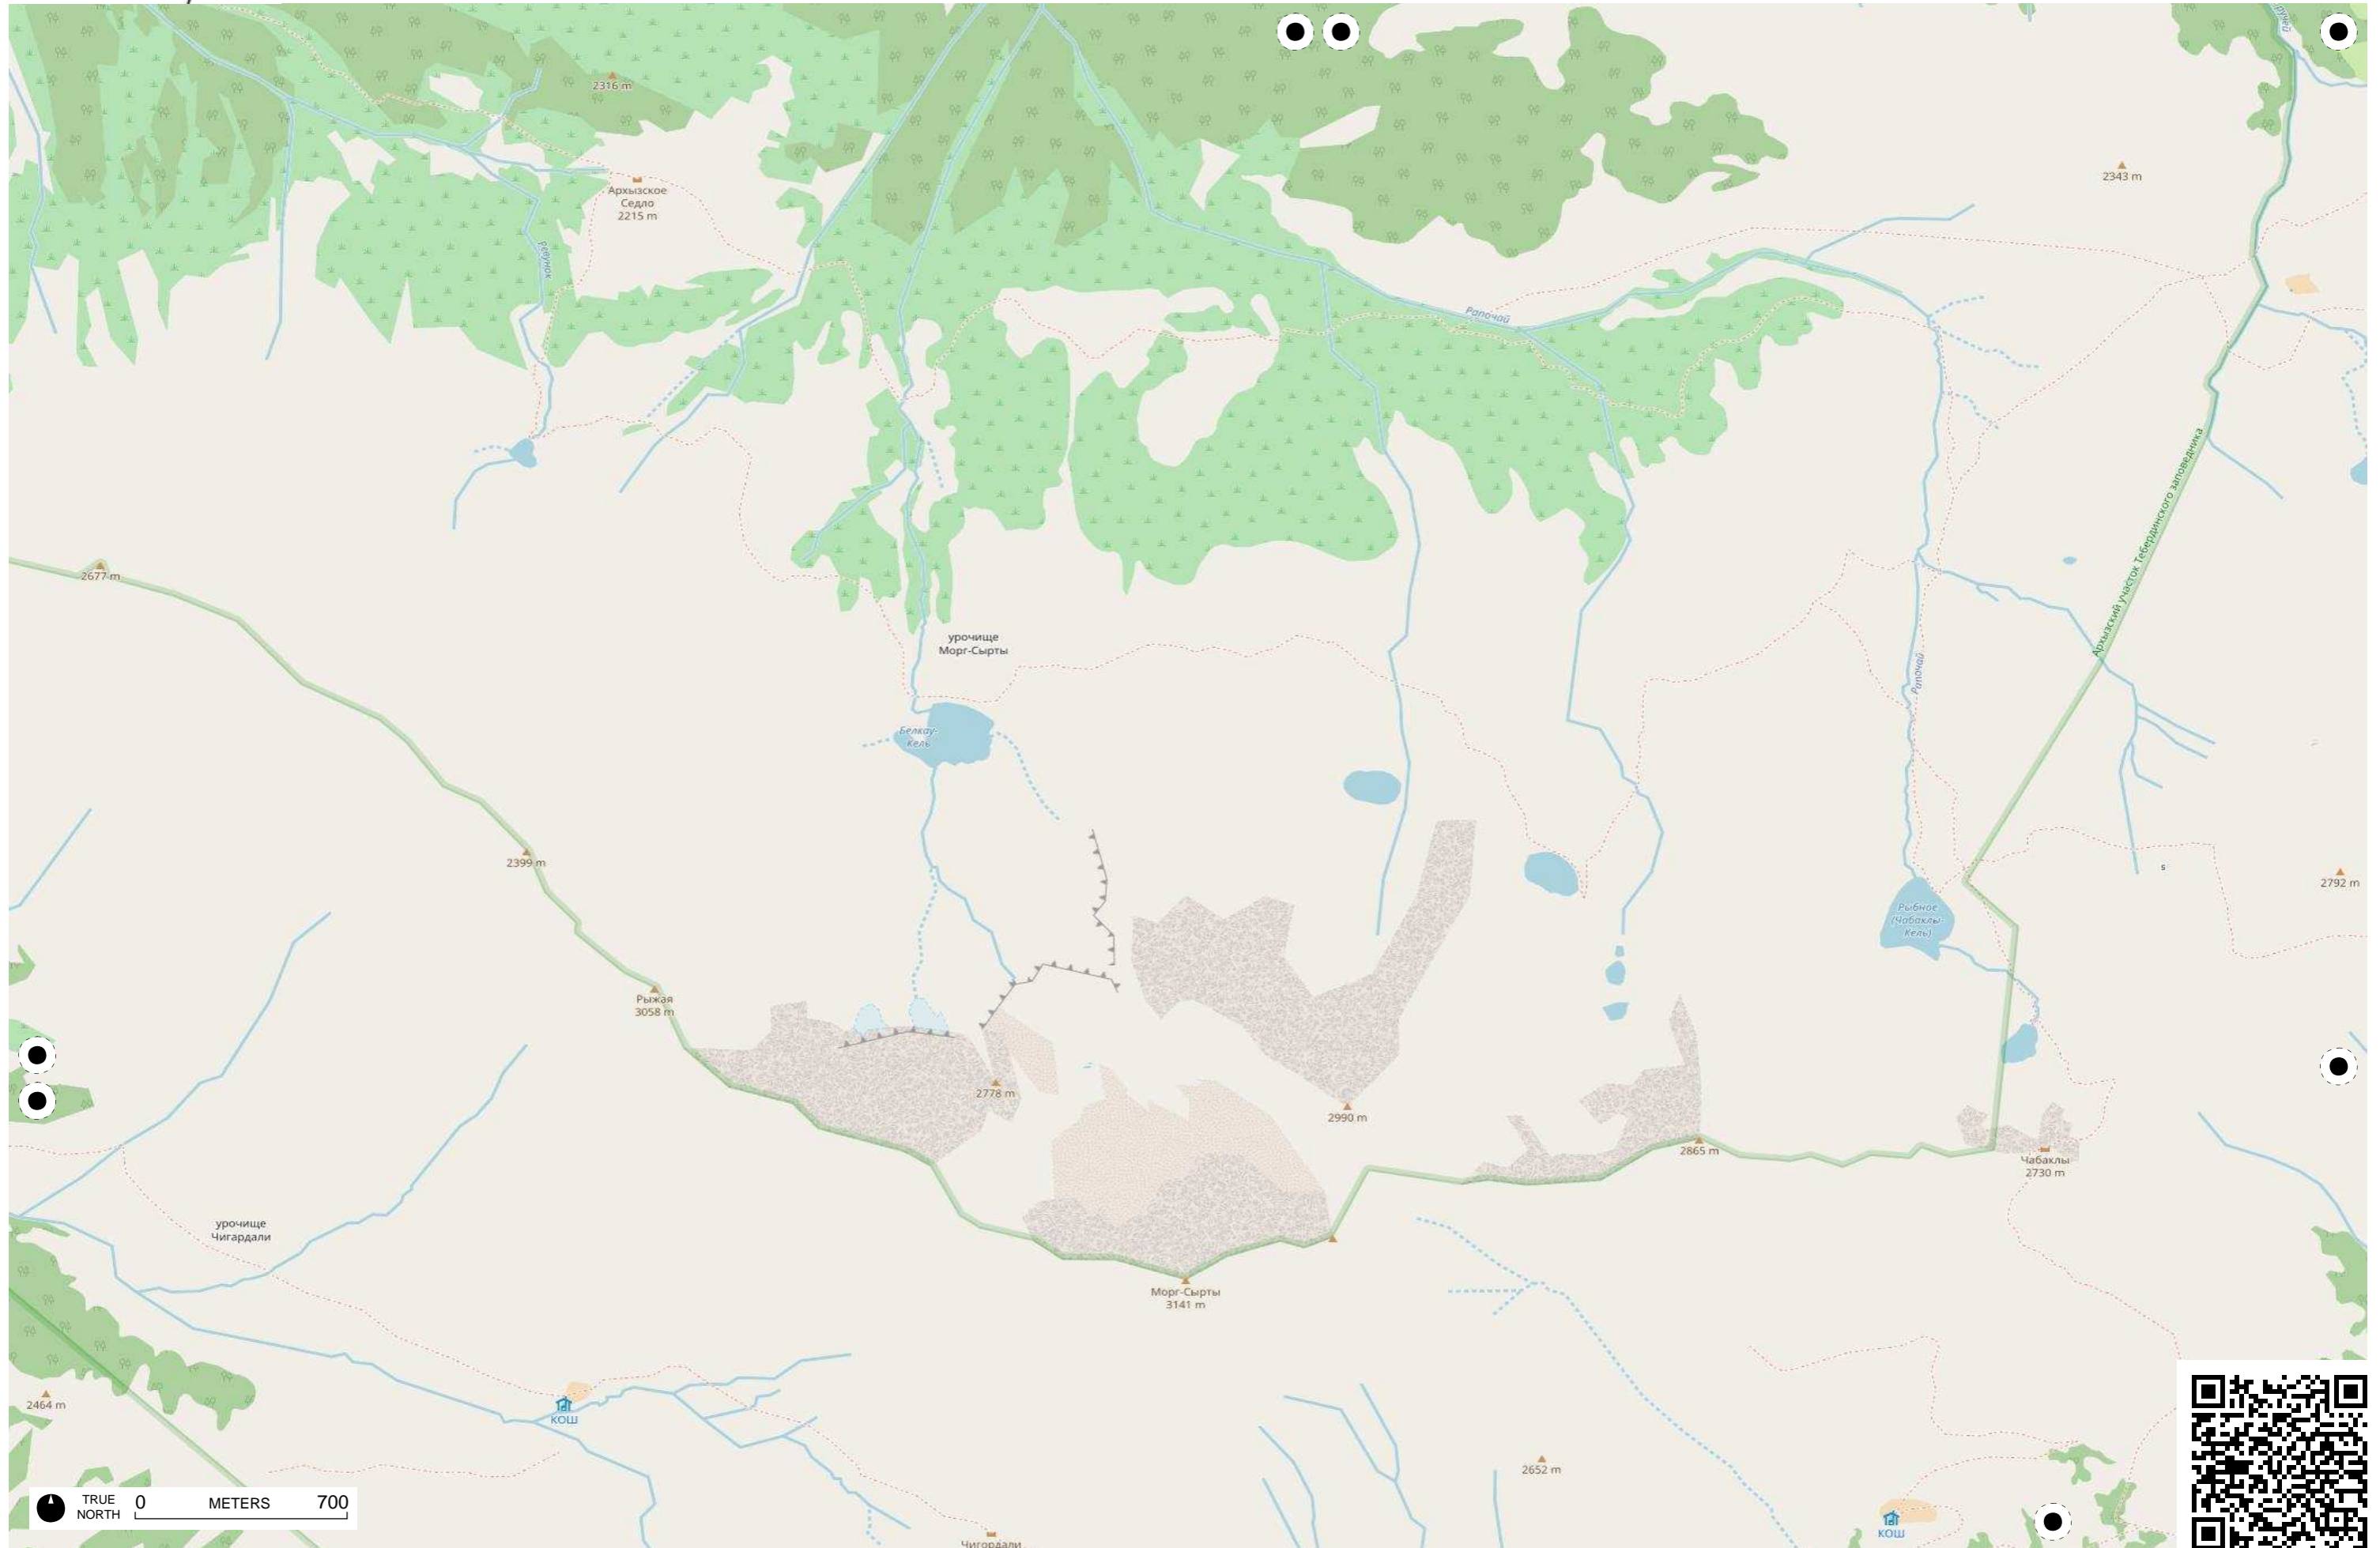

35  
Улья  
Симб  
2950 m

TRUE NORTH 0 METERS 700

TRUE NORTH 0 METERS 700

TRUE NORTH 0 METERS 700

TRUE NORTH 0 METERS 700