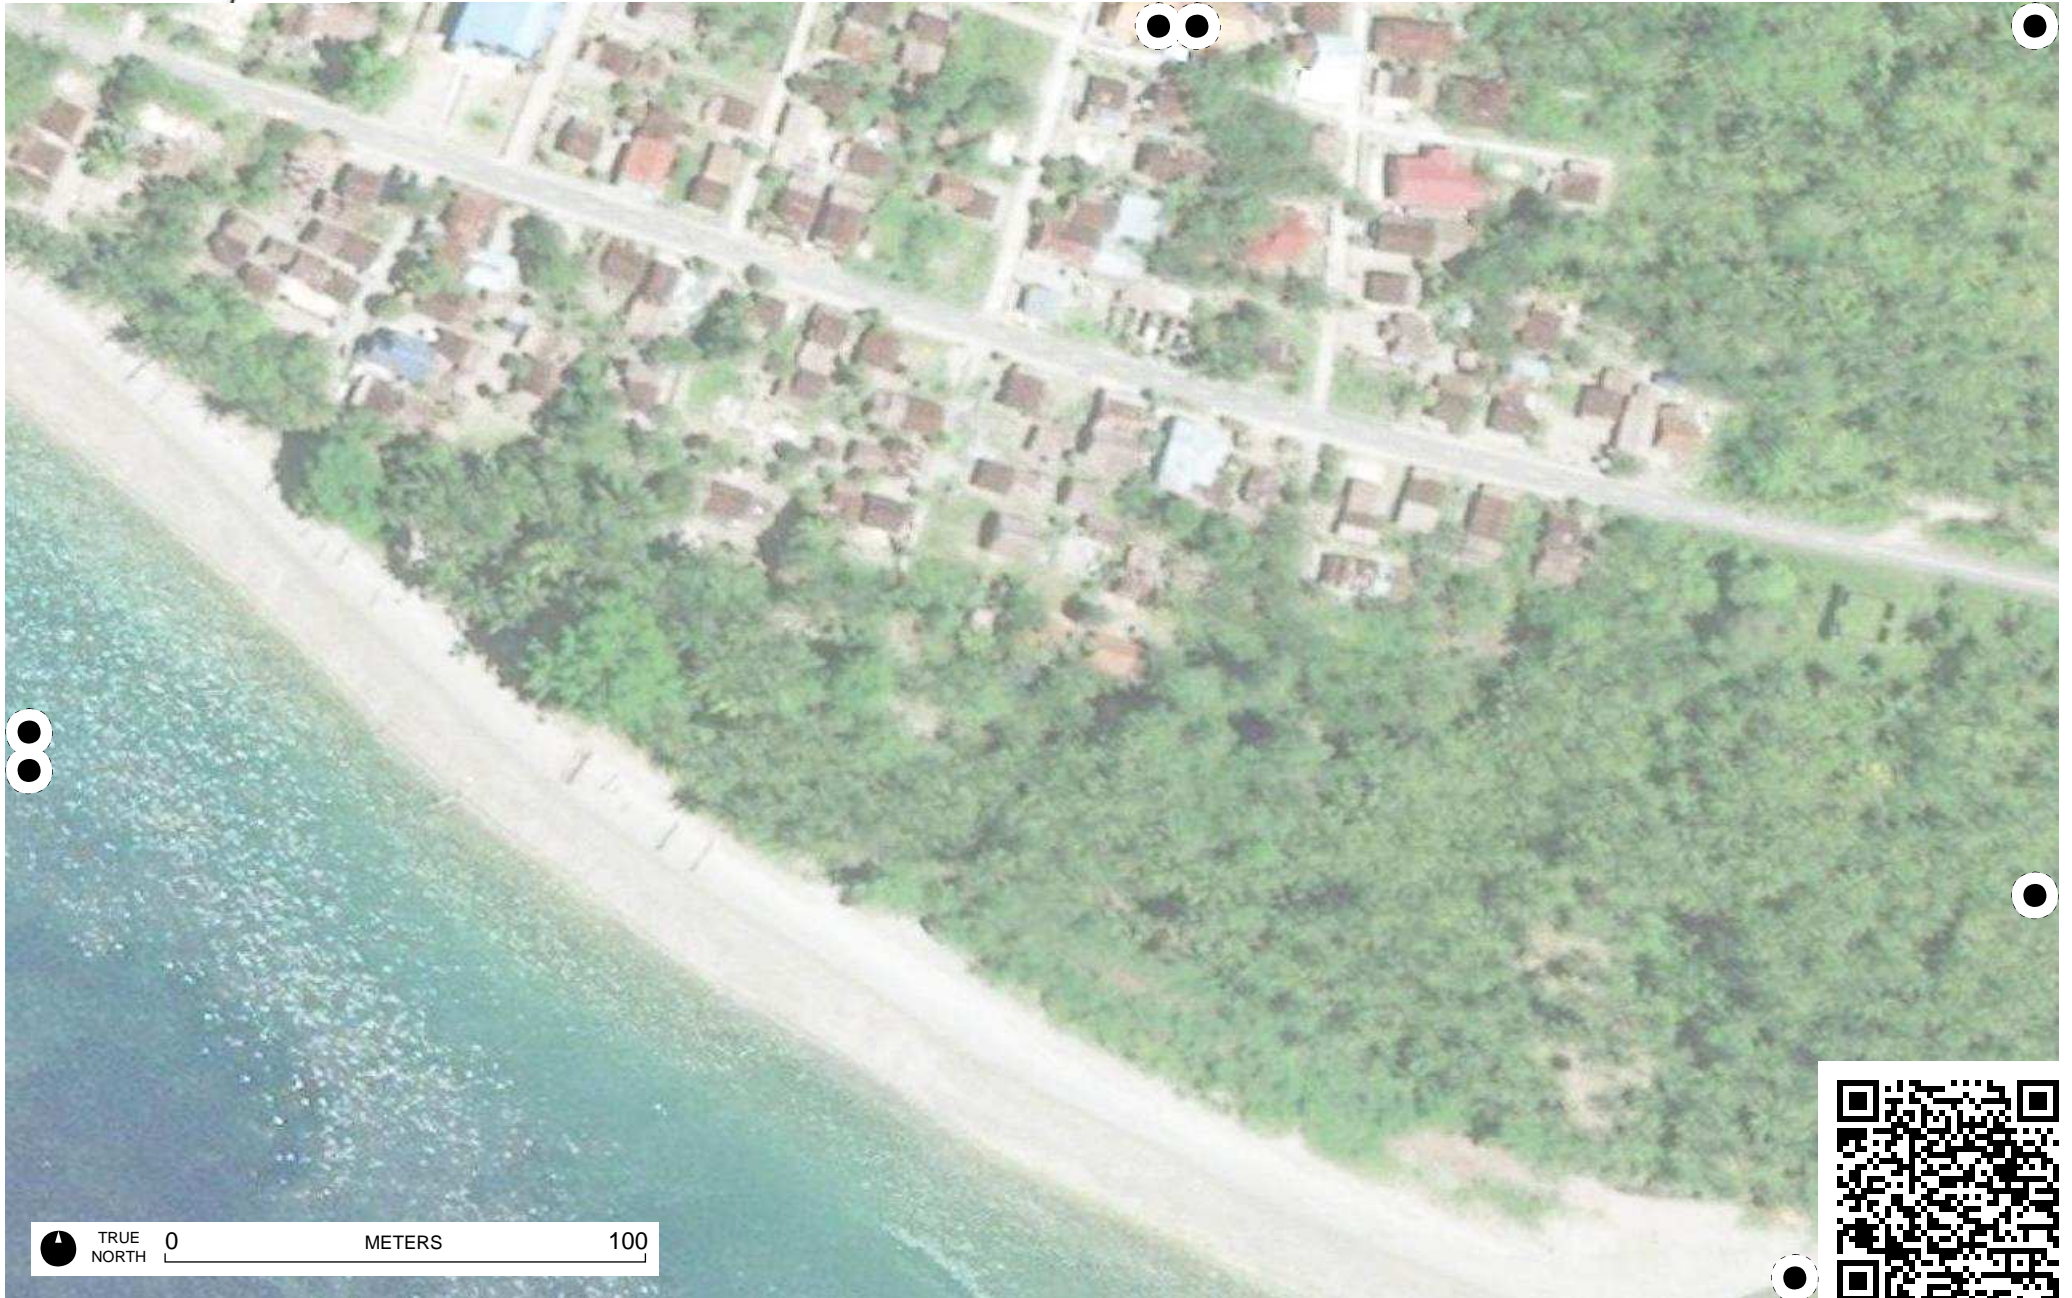

TRUE NORTH 0 METERS 100

Field Papers

Desa Hatumete

<http://fieldpapers-web.herokuapp.com/atlas/w1c3ebke/B1>

TRUE NORTH 0 METERS 100