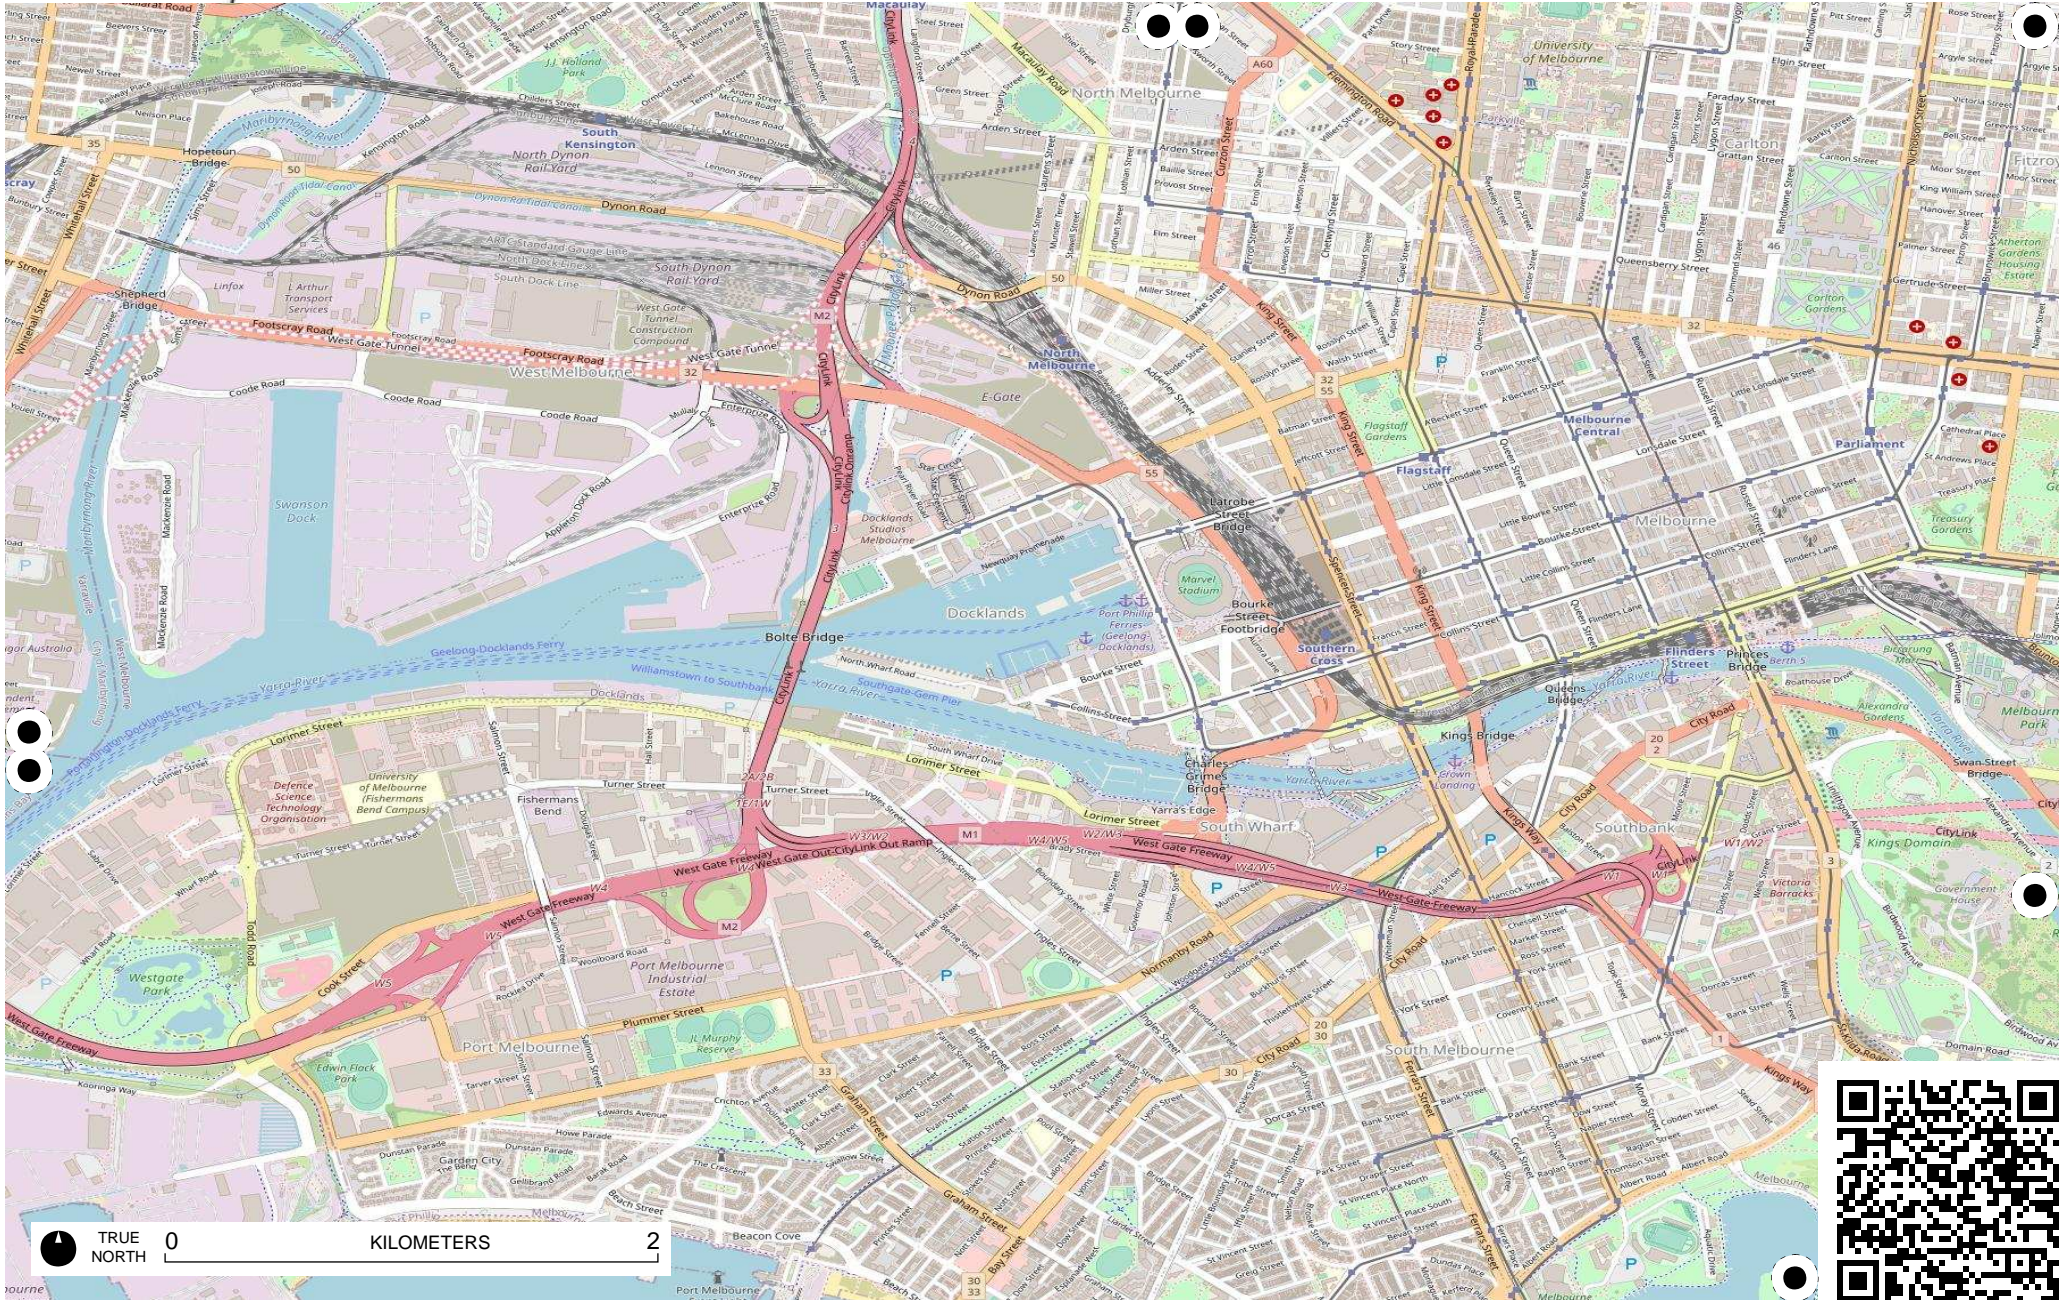

# Field Papers

Yarra River Melbourne to Docklands  
<http://fieldpapers-web.herokuapp.com/atlas/ud1oeph8/A1>

TRUE NORTH 0 2 KILOMETERS