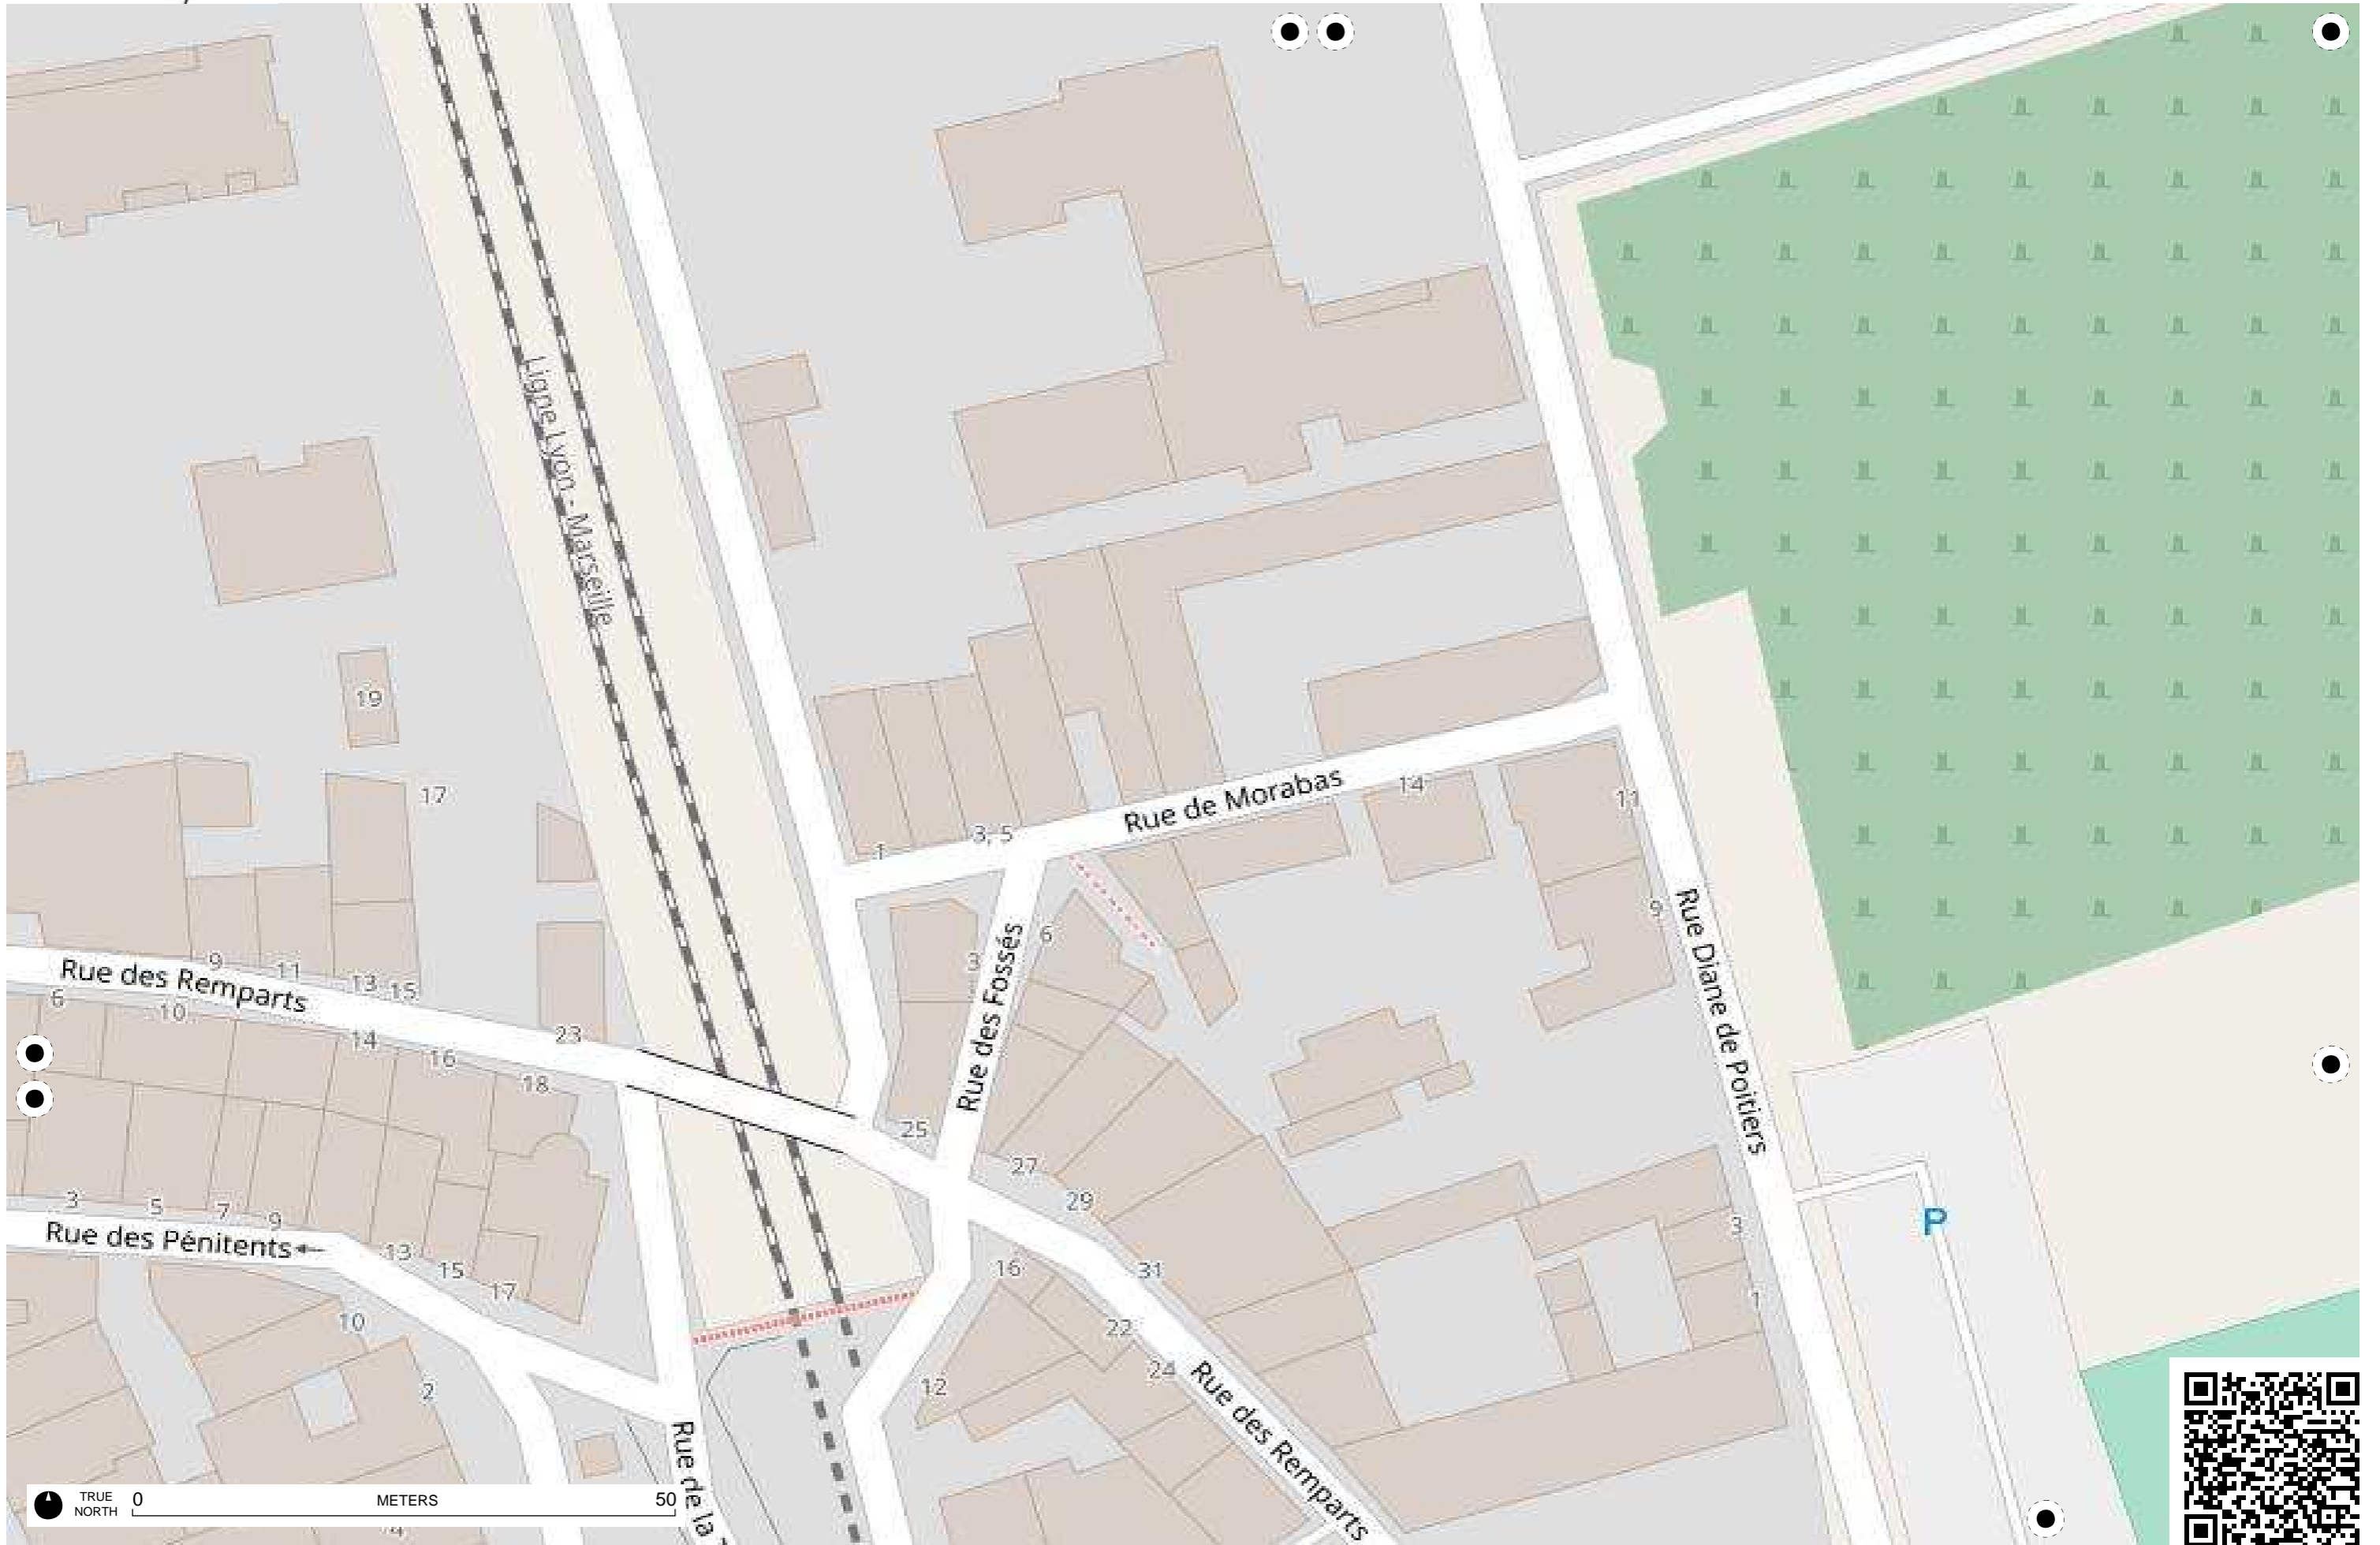

Côte Magister

TRUE NORTH 0 50 METERS

TRUE NORTH 0 METERS 50

TRUE NORTH 0 50 METERS

0 50 METERS TRUE NORTH

TRUE NORTH 0 50 METERS