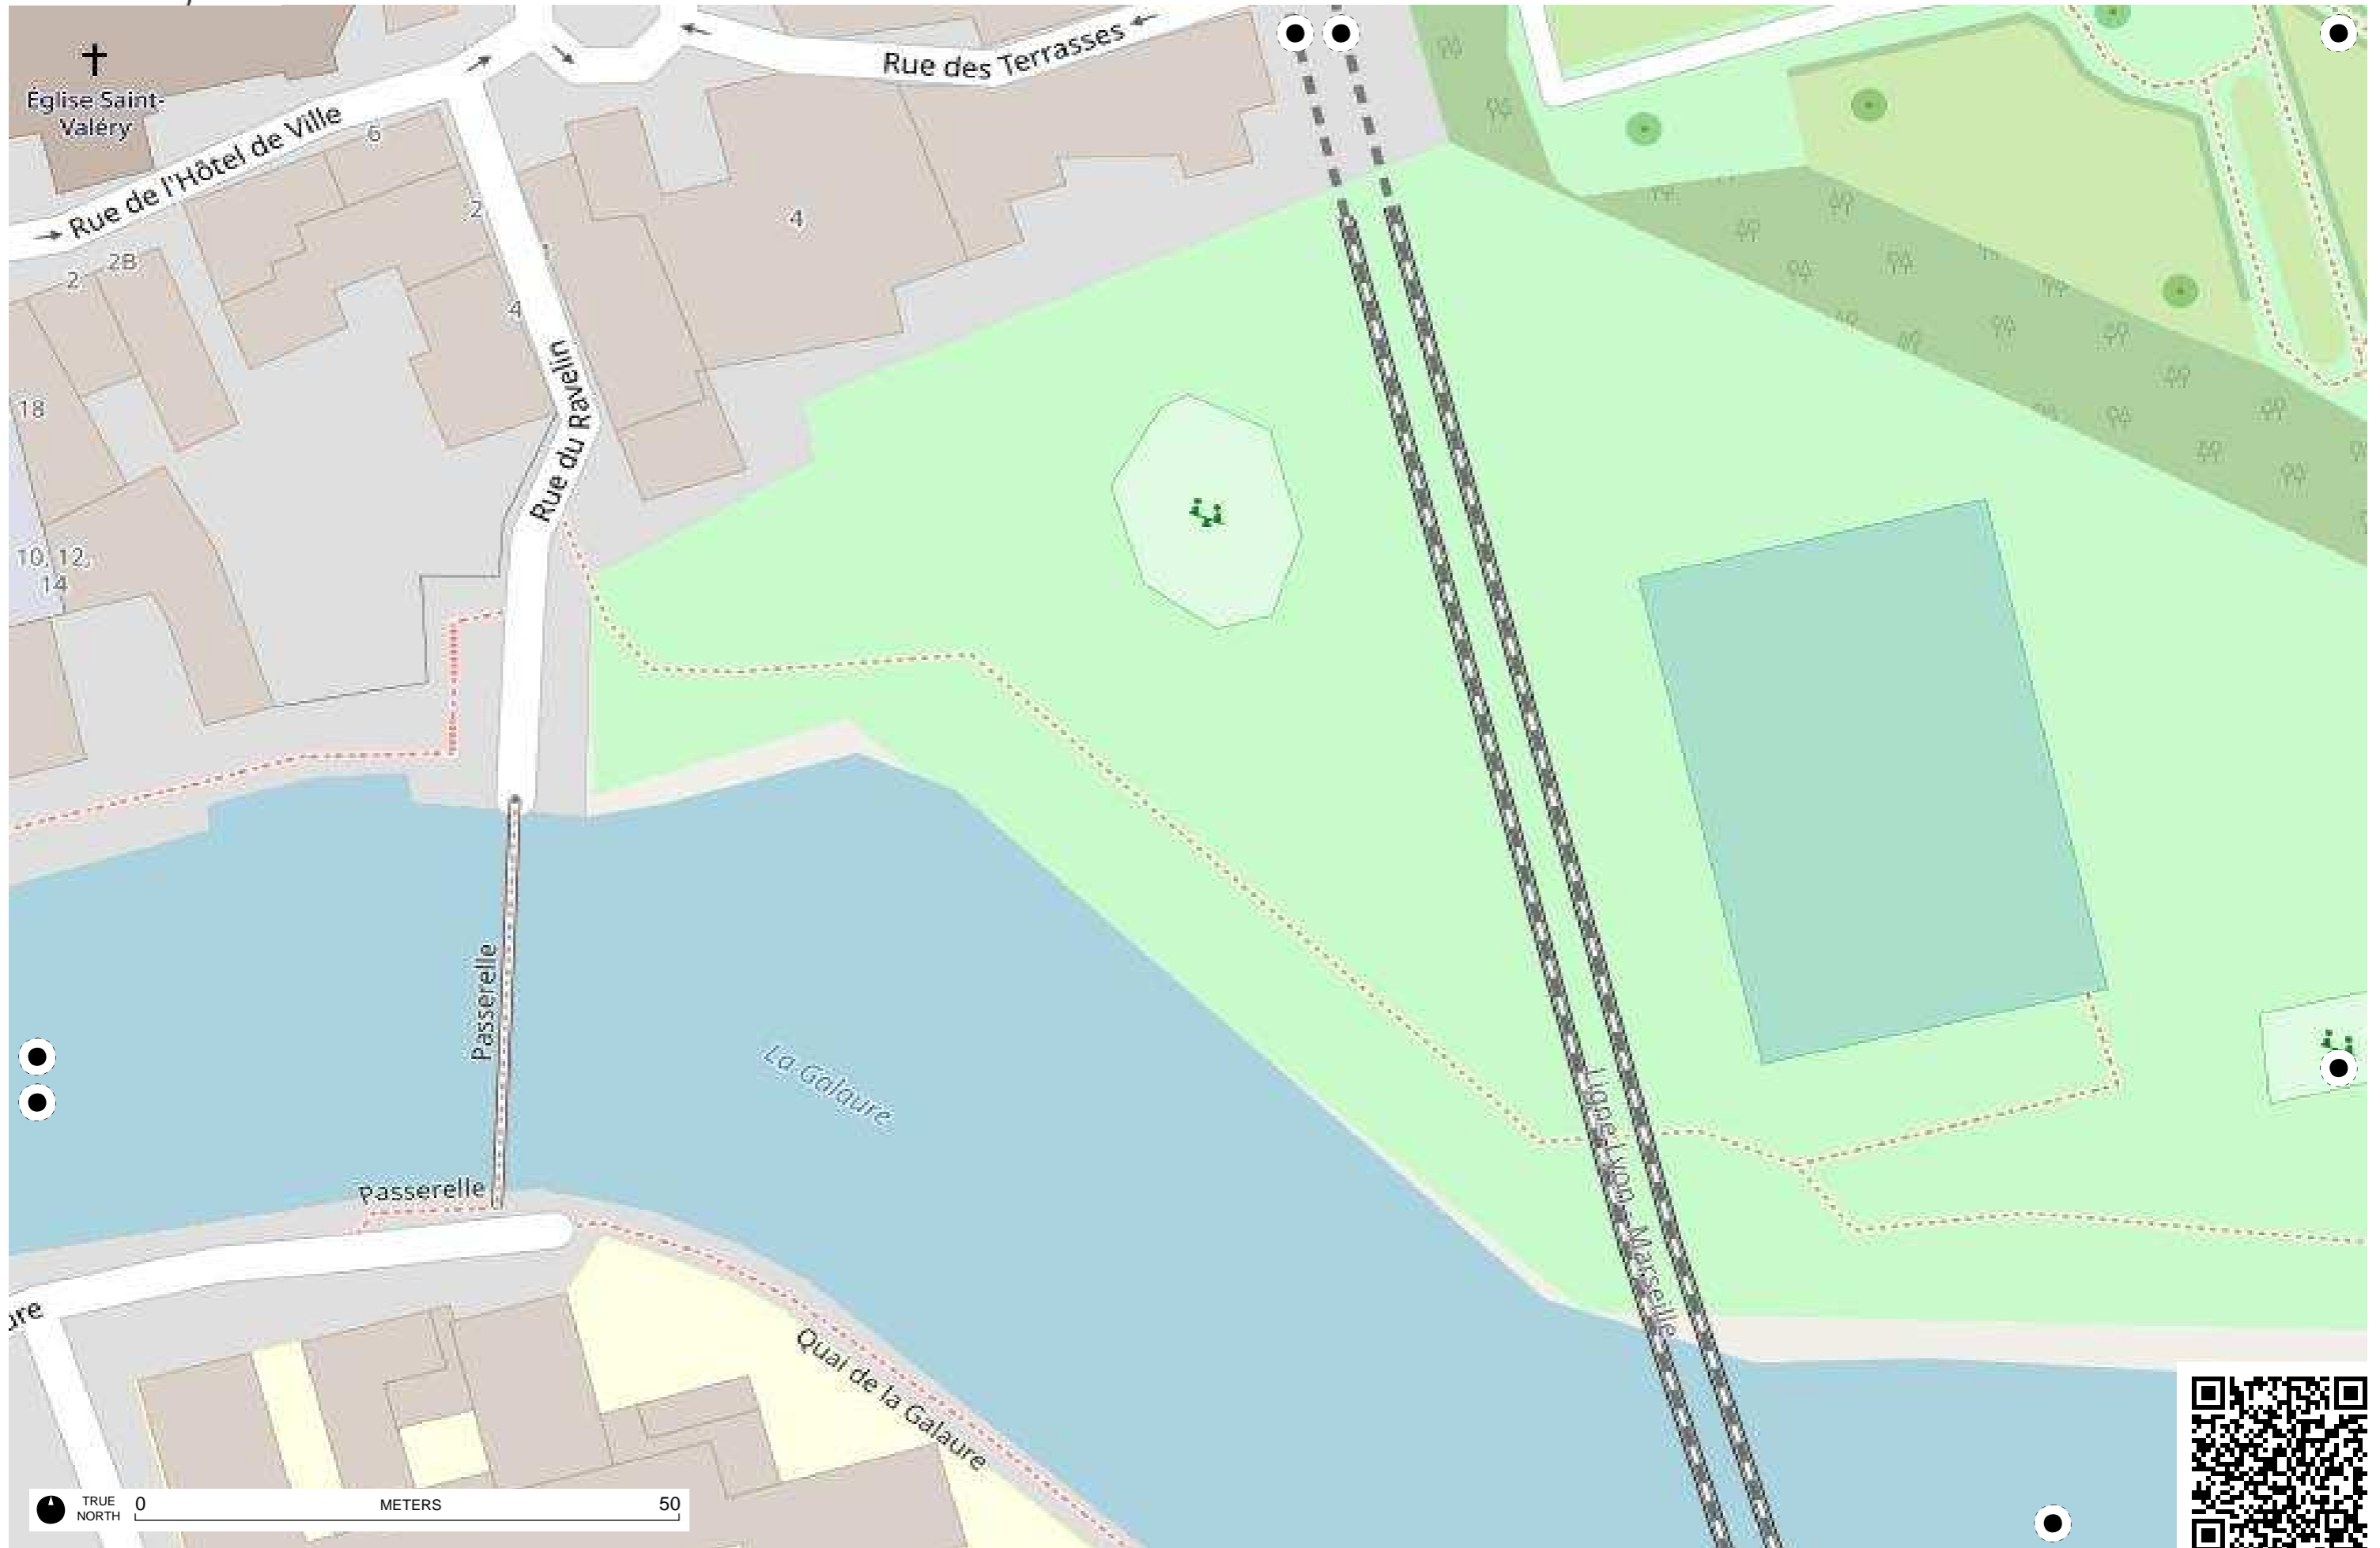

Côte Magister

TRUE NORTH 0 50 METERS

TRUE NORTH 0 METERS 50

TRUE NORTH 0 50 METERS

0 50 METERS TRUE NORTH

TRUE NORTH 0 50 METERS