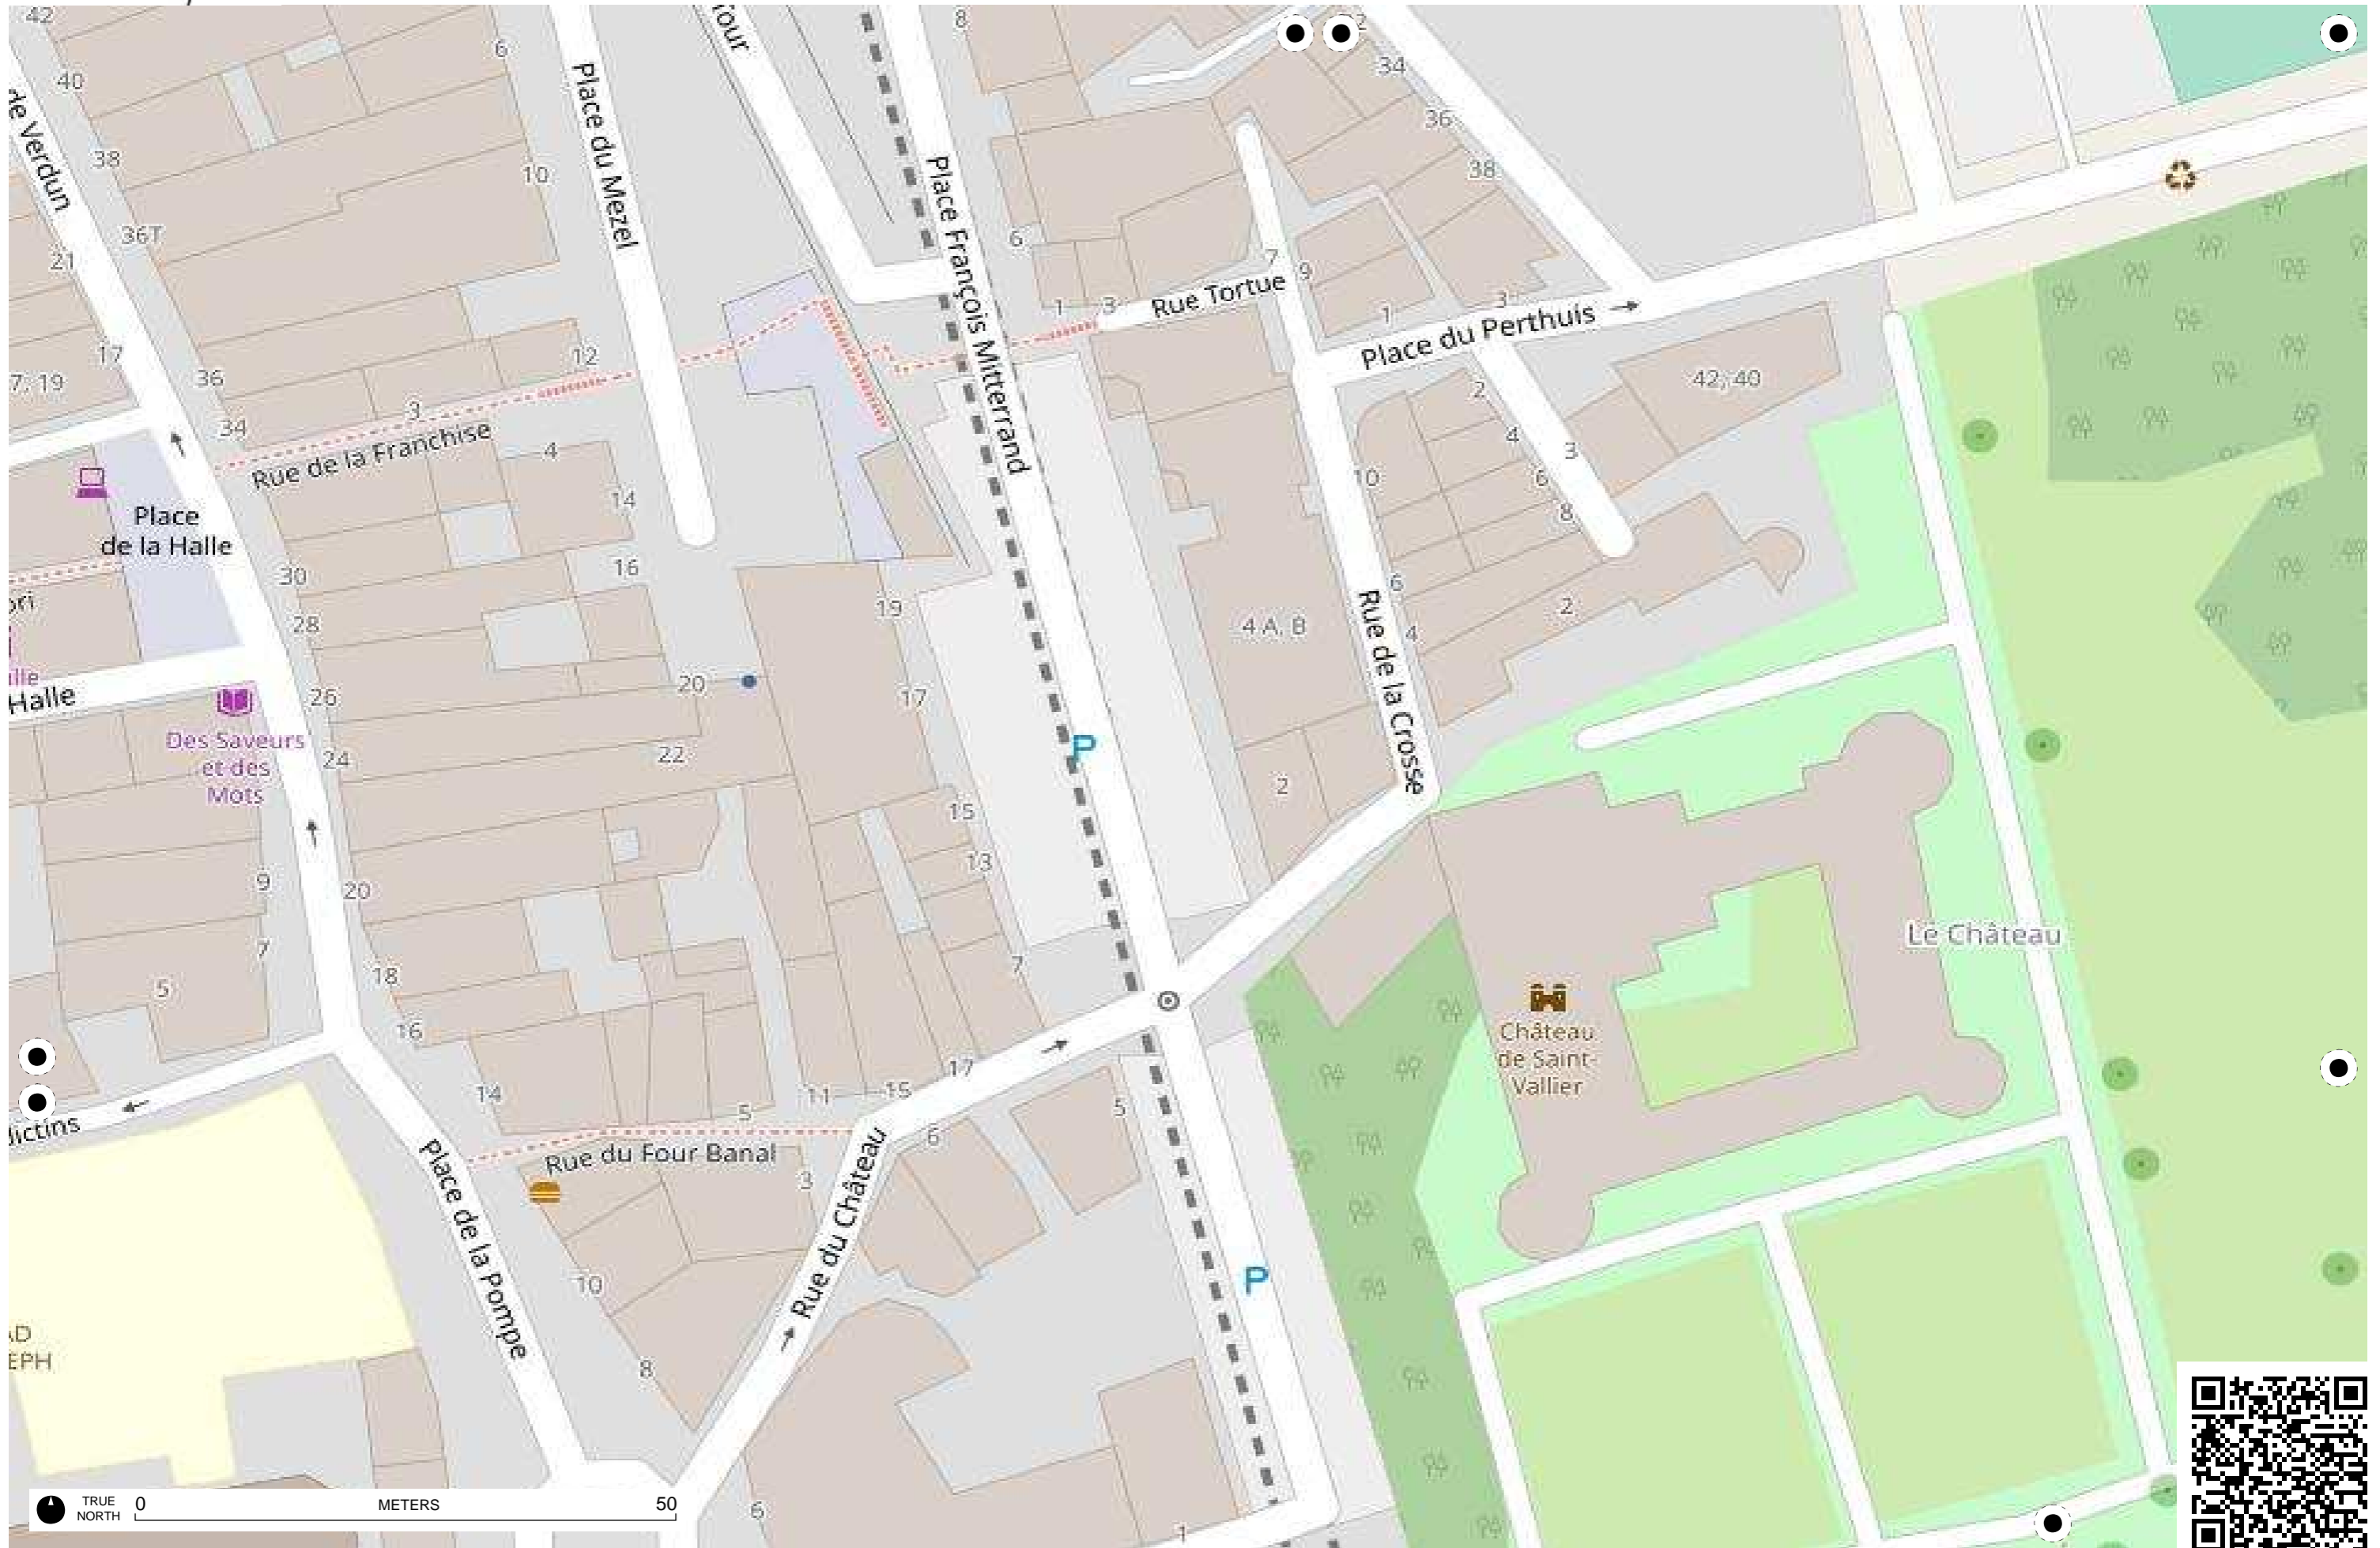

Côte Magister

TRUE NORTH 0 50 METERS

TRUE NORTH 0 METERS 50

TRUE NORTH 0 50 METERS

0 50 METERS TRUE NORTH

TRUE NORTH 0 50 METERS