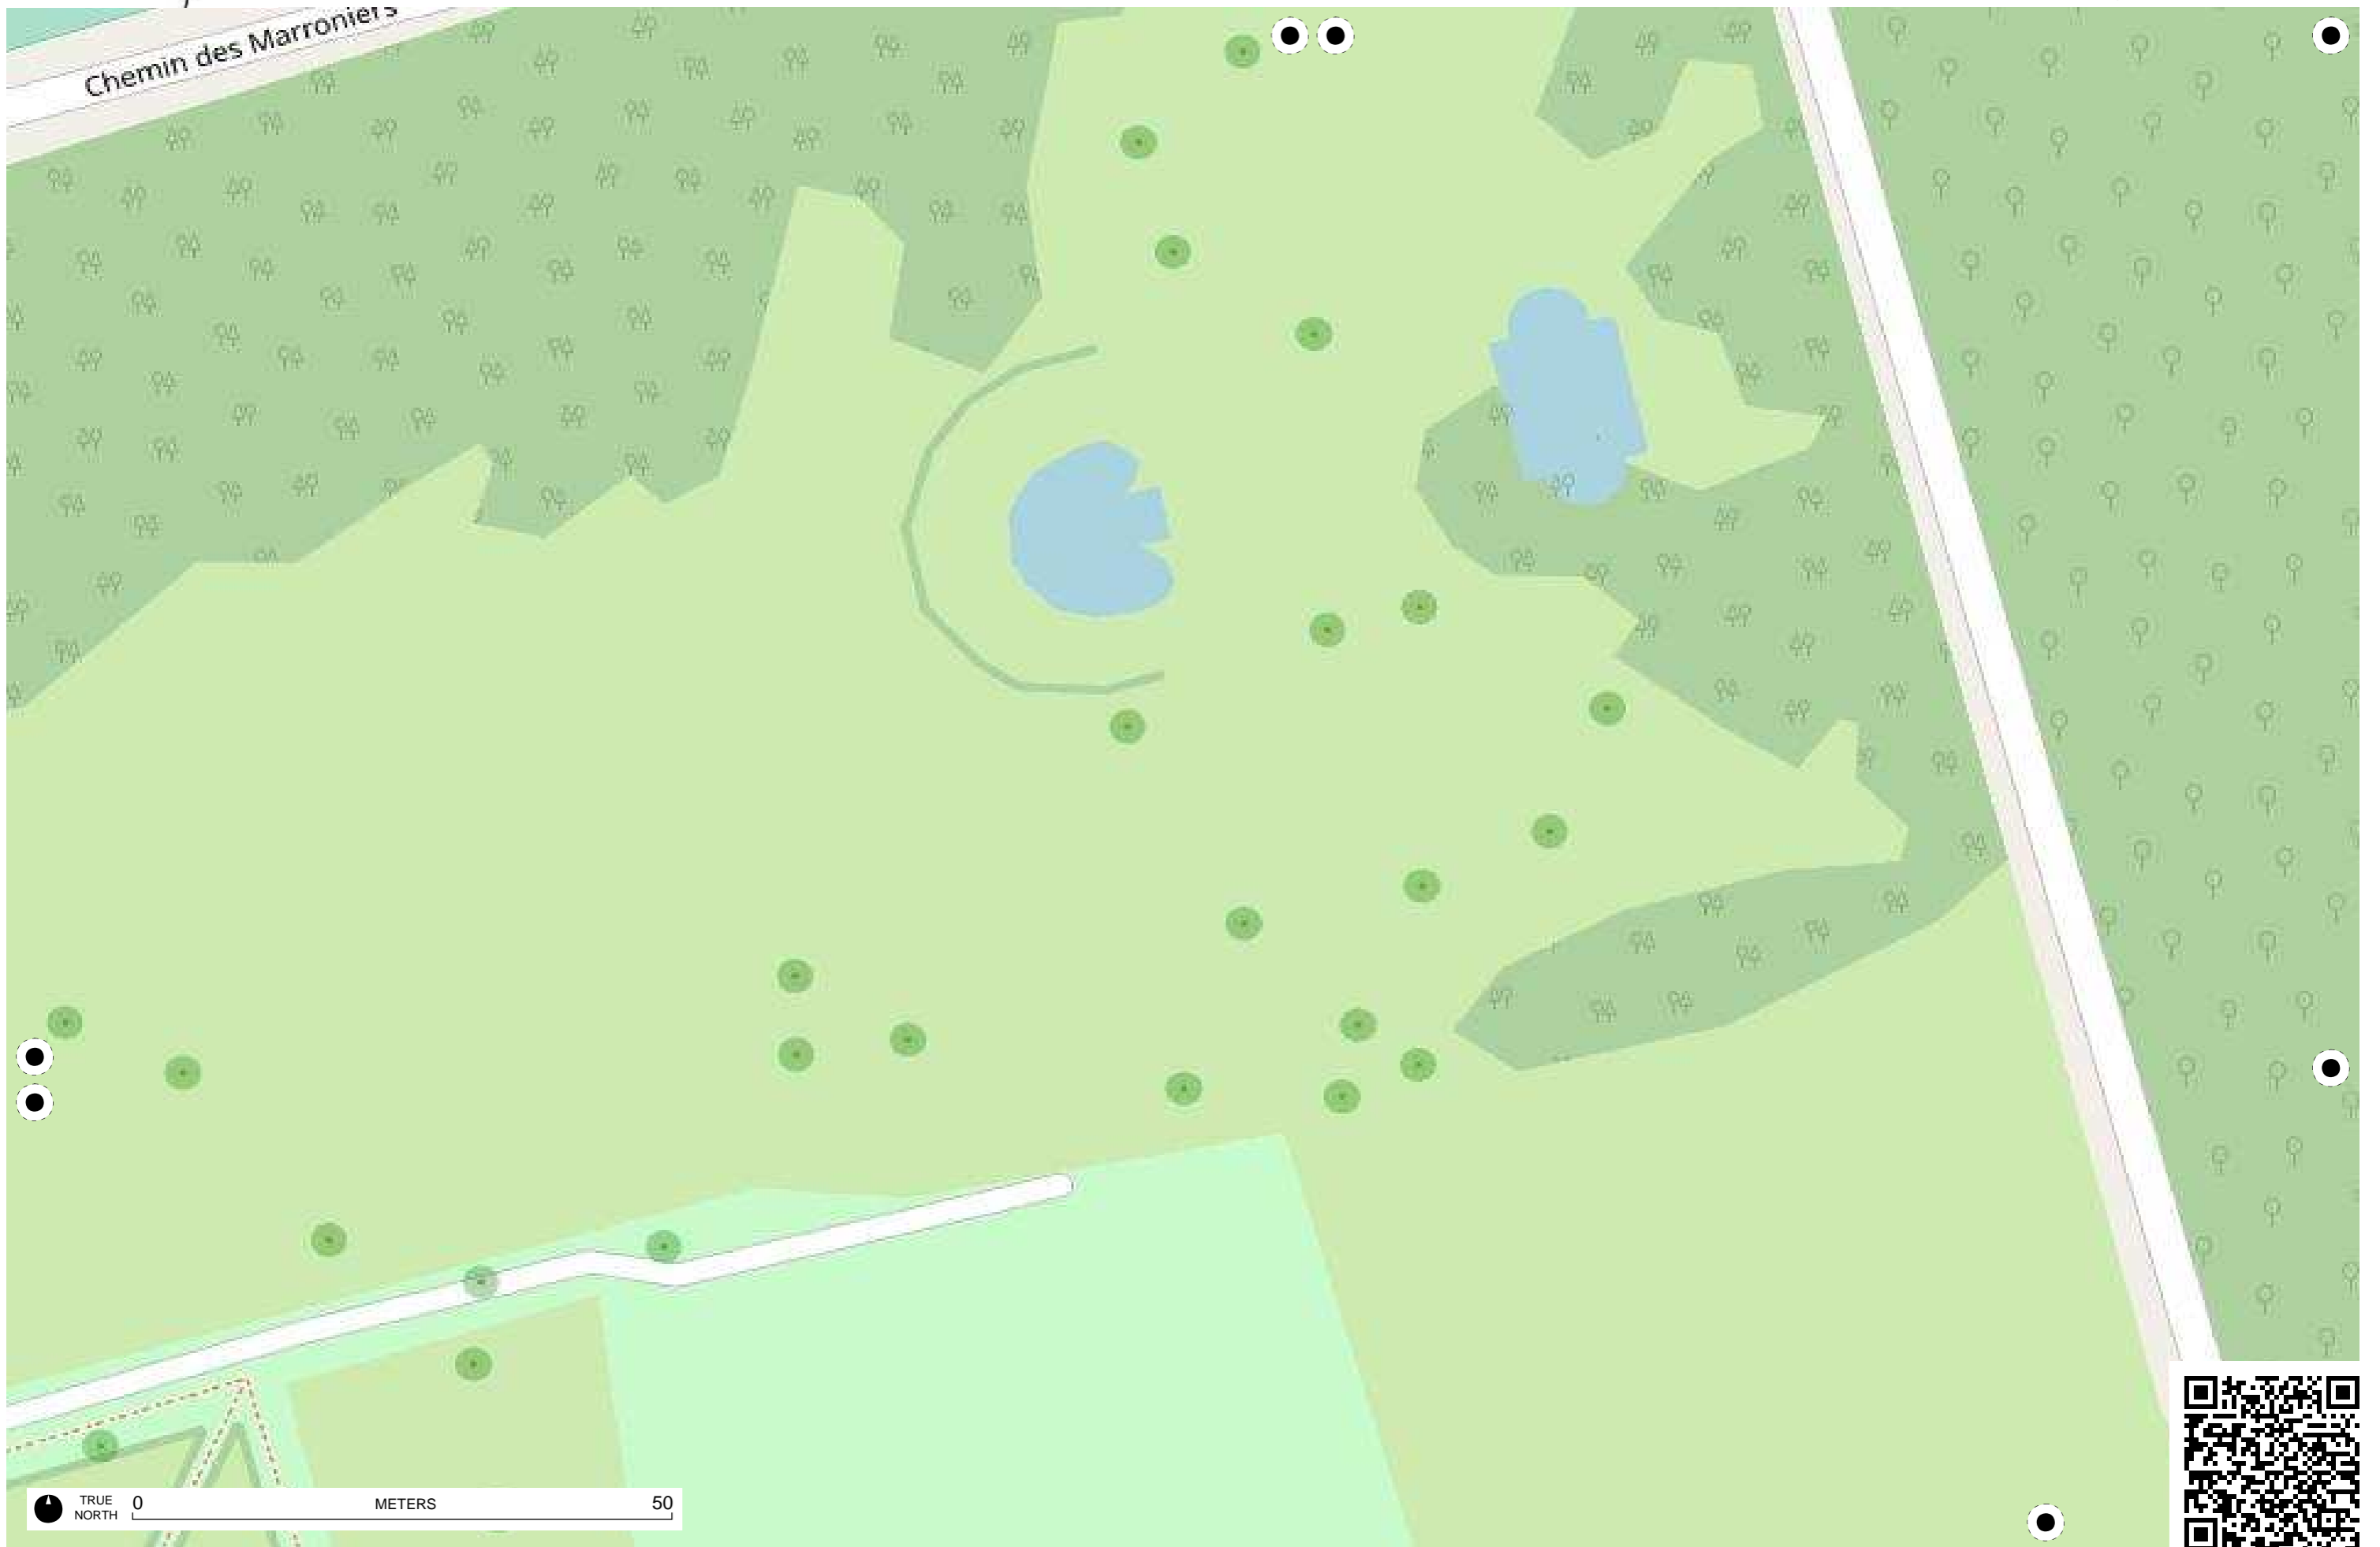

Côte Magister

TRUE NORTH 0 50 METERS

TRUE NORTH 0 METERS 50

TRUE NORTH 0 50 METERS

0 50 METERS TRUE NORTH

TRUE NORTH 0 50 METERS