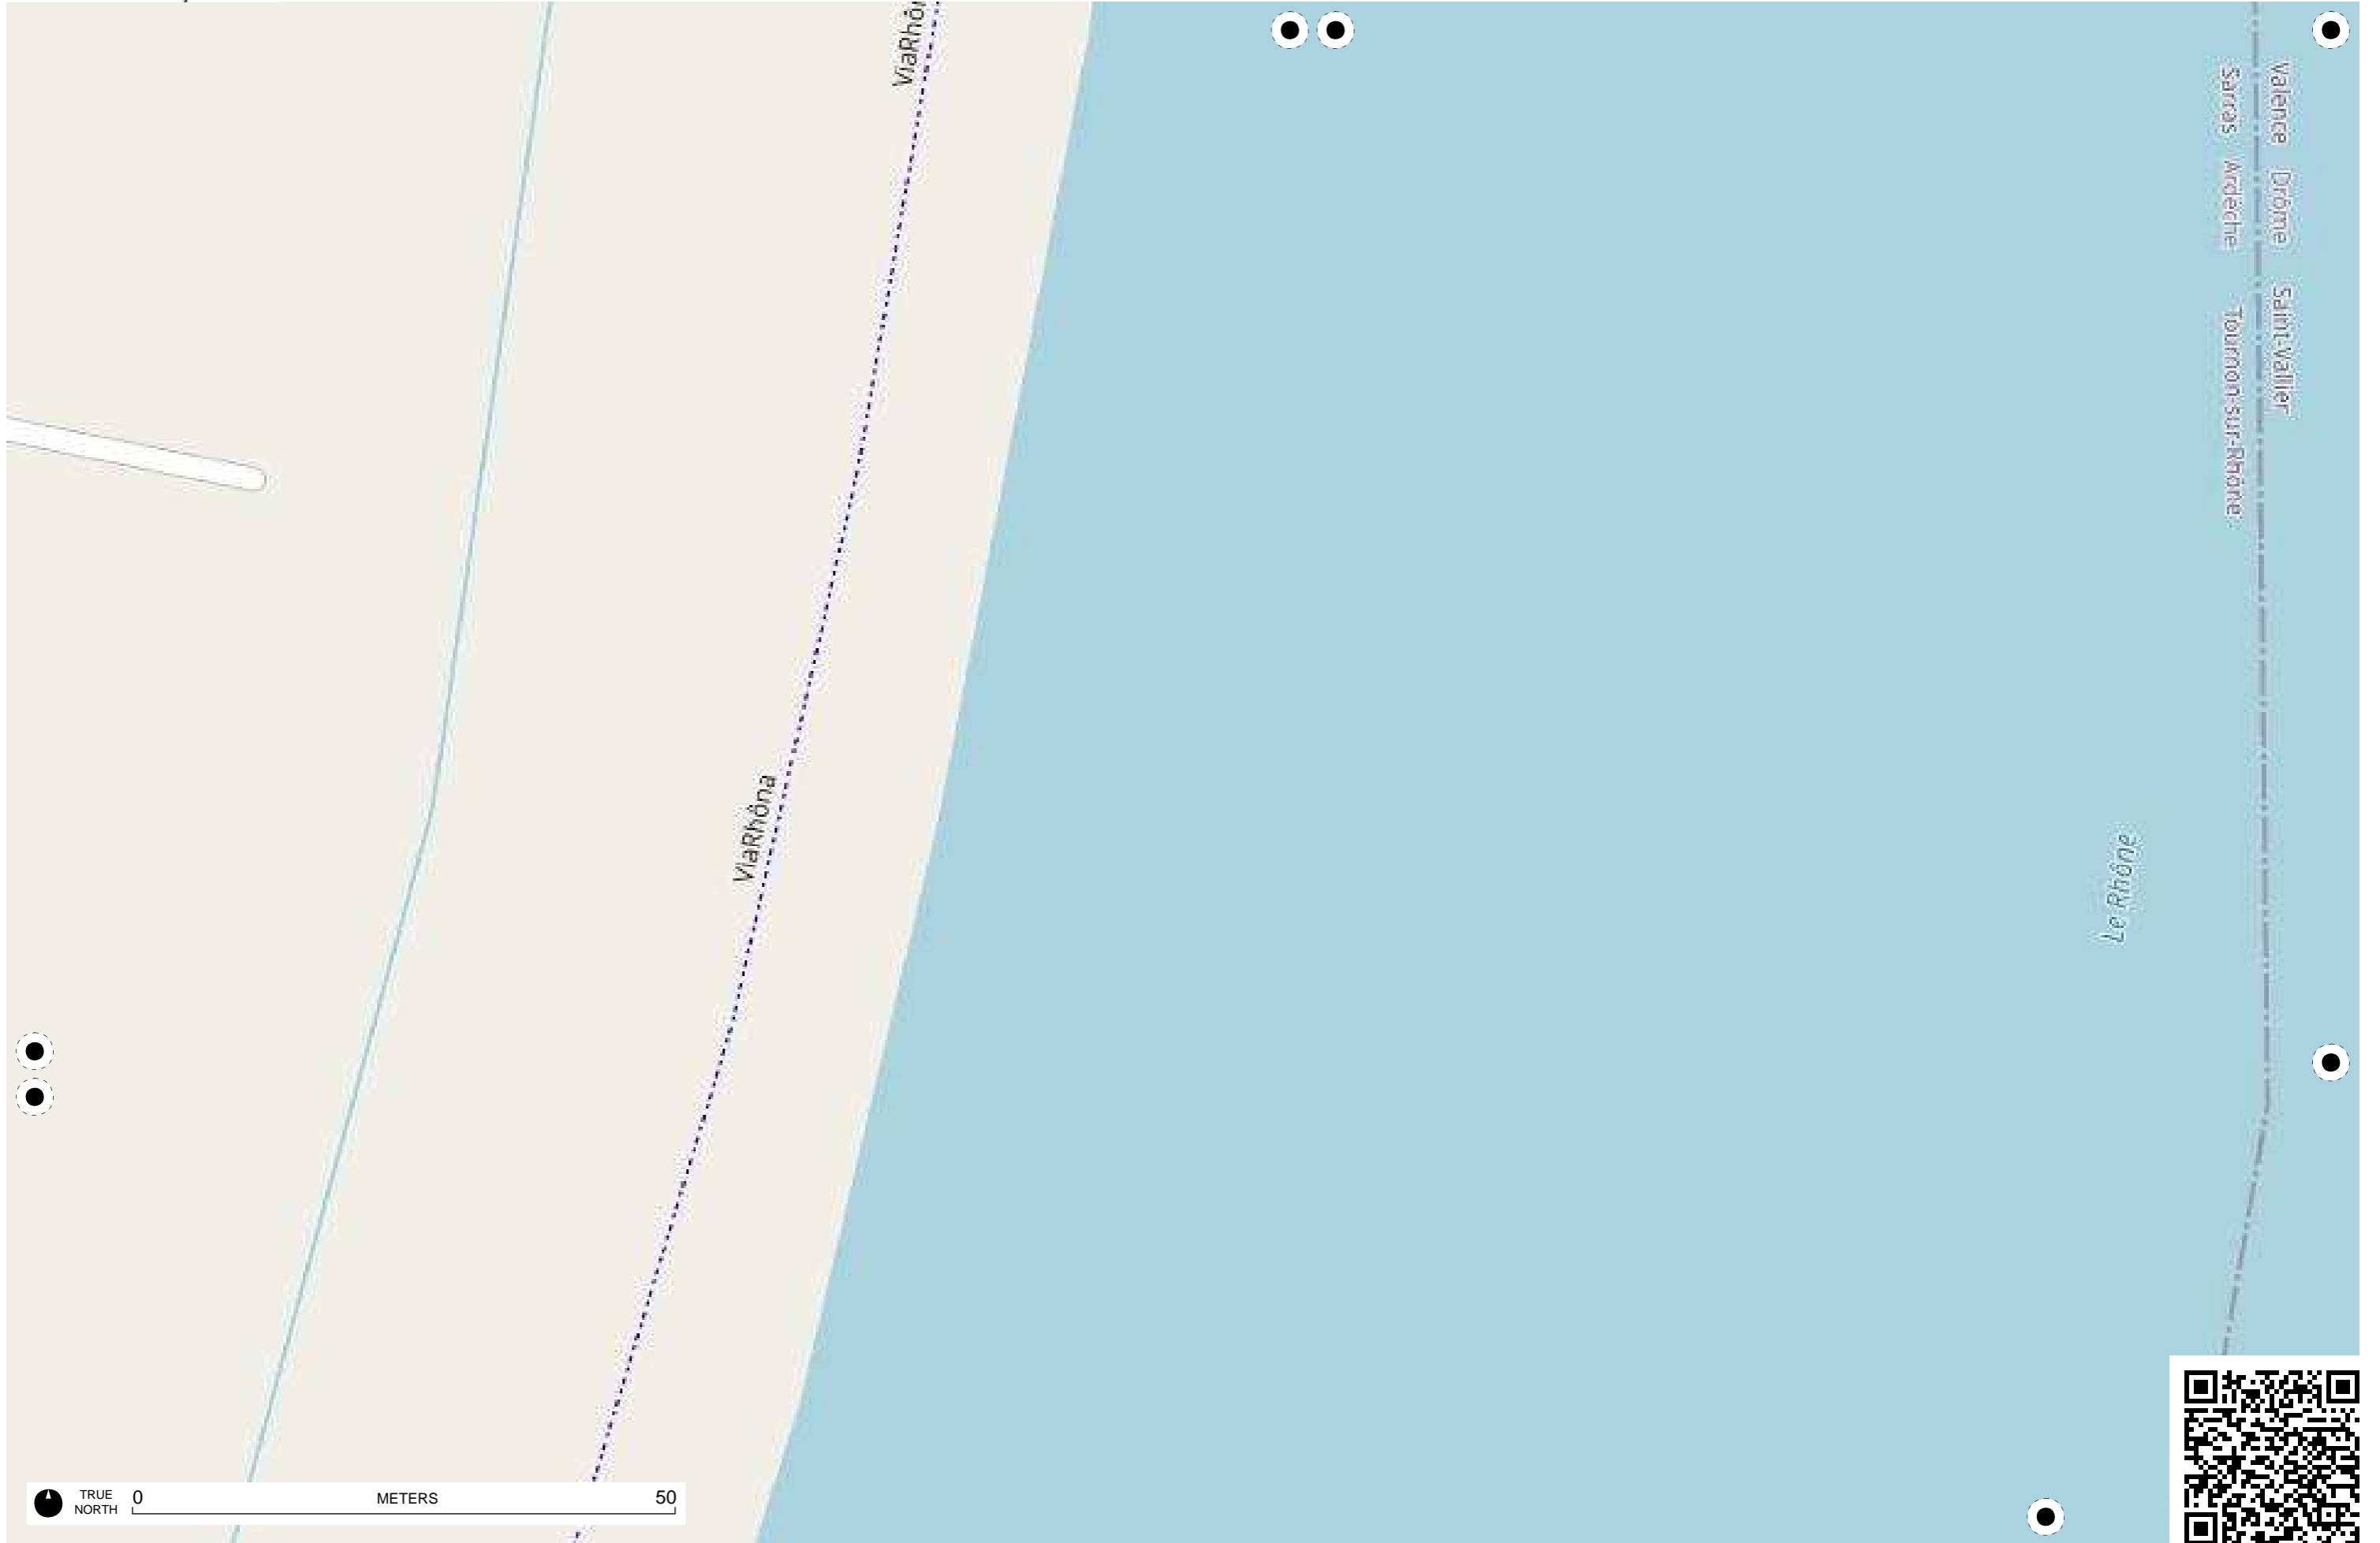

Côte Magister

TRUE NORTH 0 50 METERS

TRUE NORTH 0 METERS 50

TRUE NORTH 0 50 METERS

0 50 METERS TRUE NORTH

TRUE NORTH 0 50 METERS