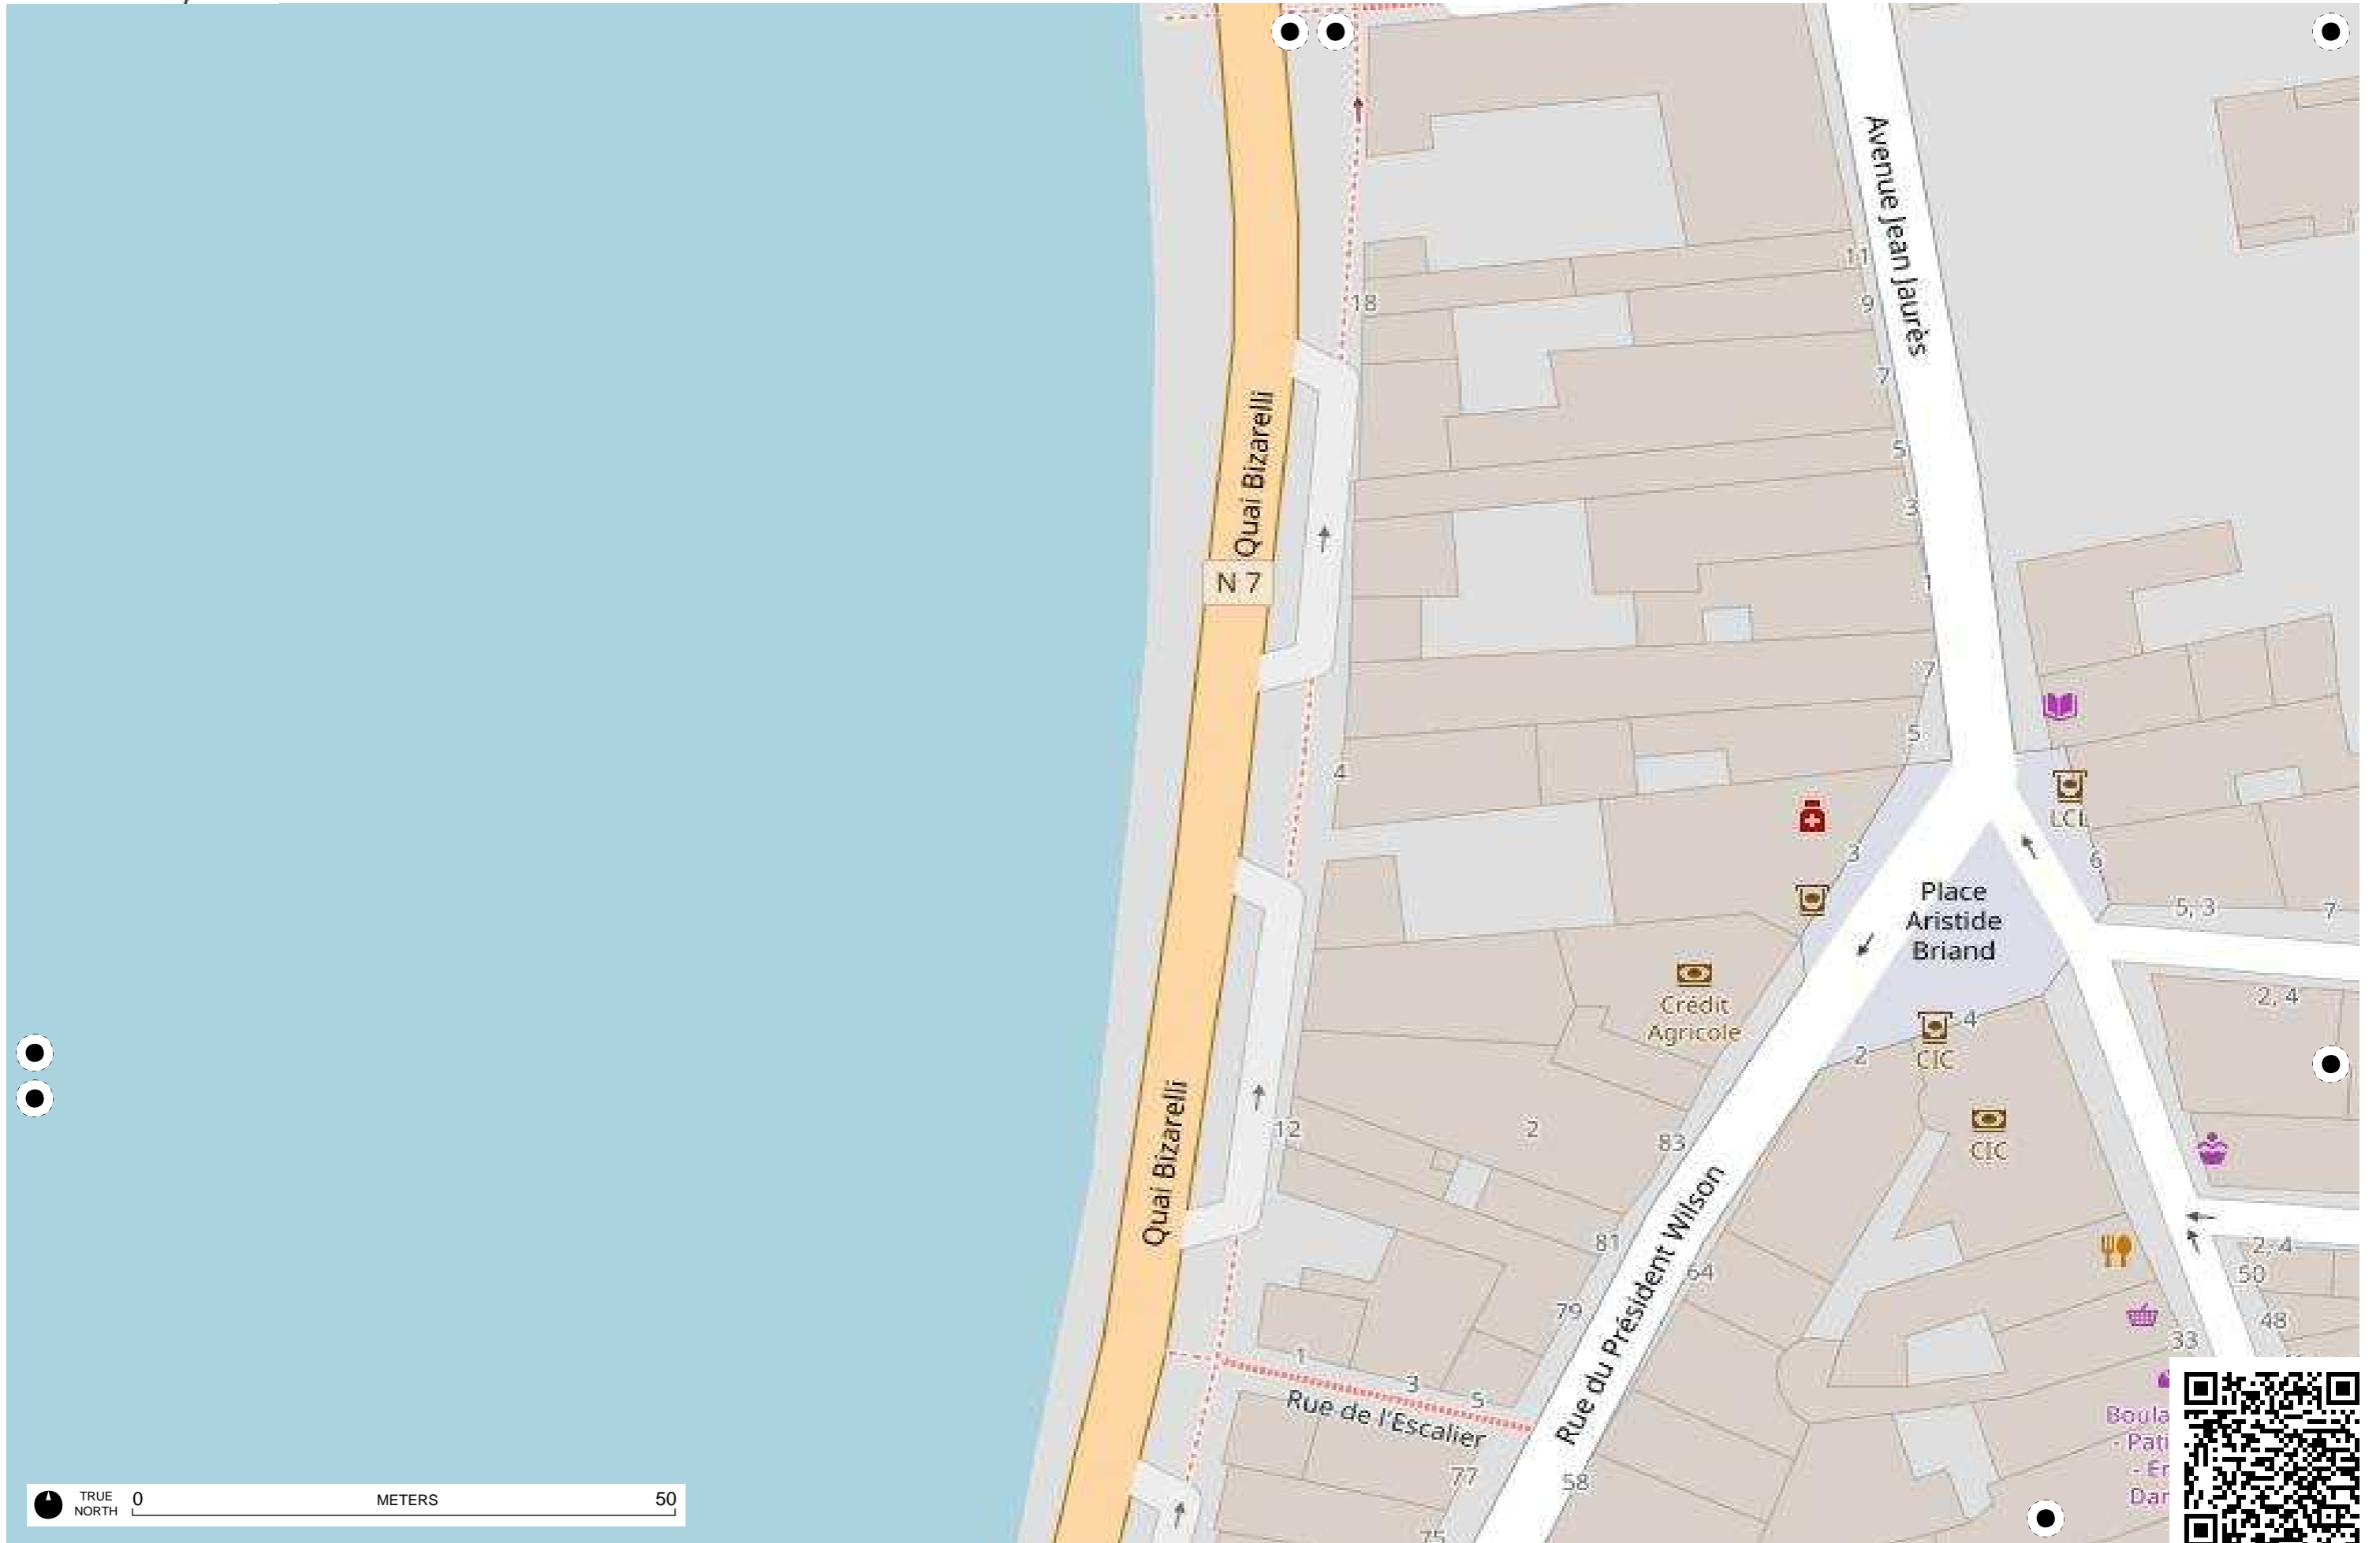

Côte Magister

TRUE NORTH 0 50 METERS

TRUE NORTH 0 METERS 50

TRUE NORTH 0 50 METERS

0 50 METERS TRUE NORTH

TRUE NORTH 0 50 METERS