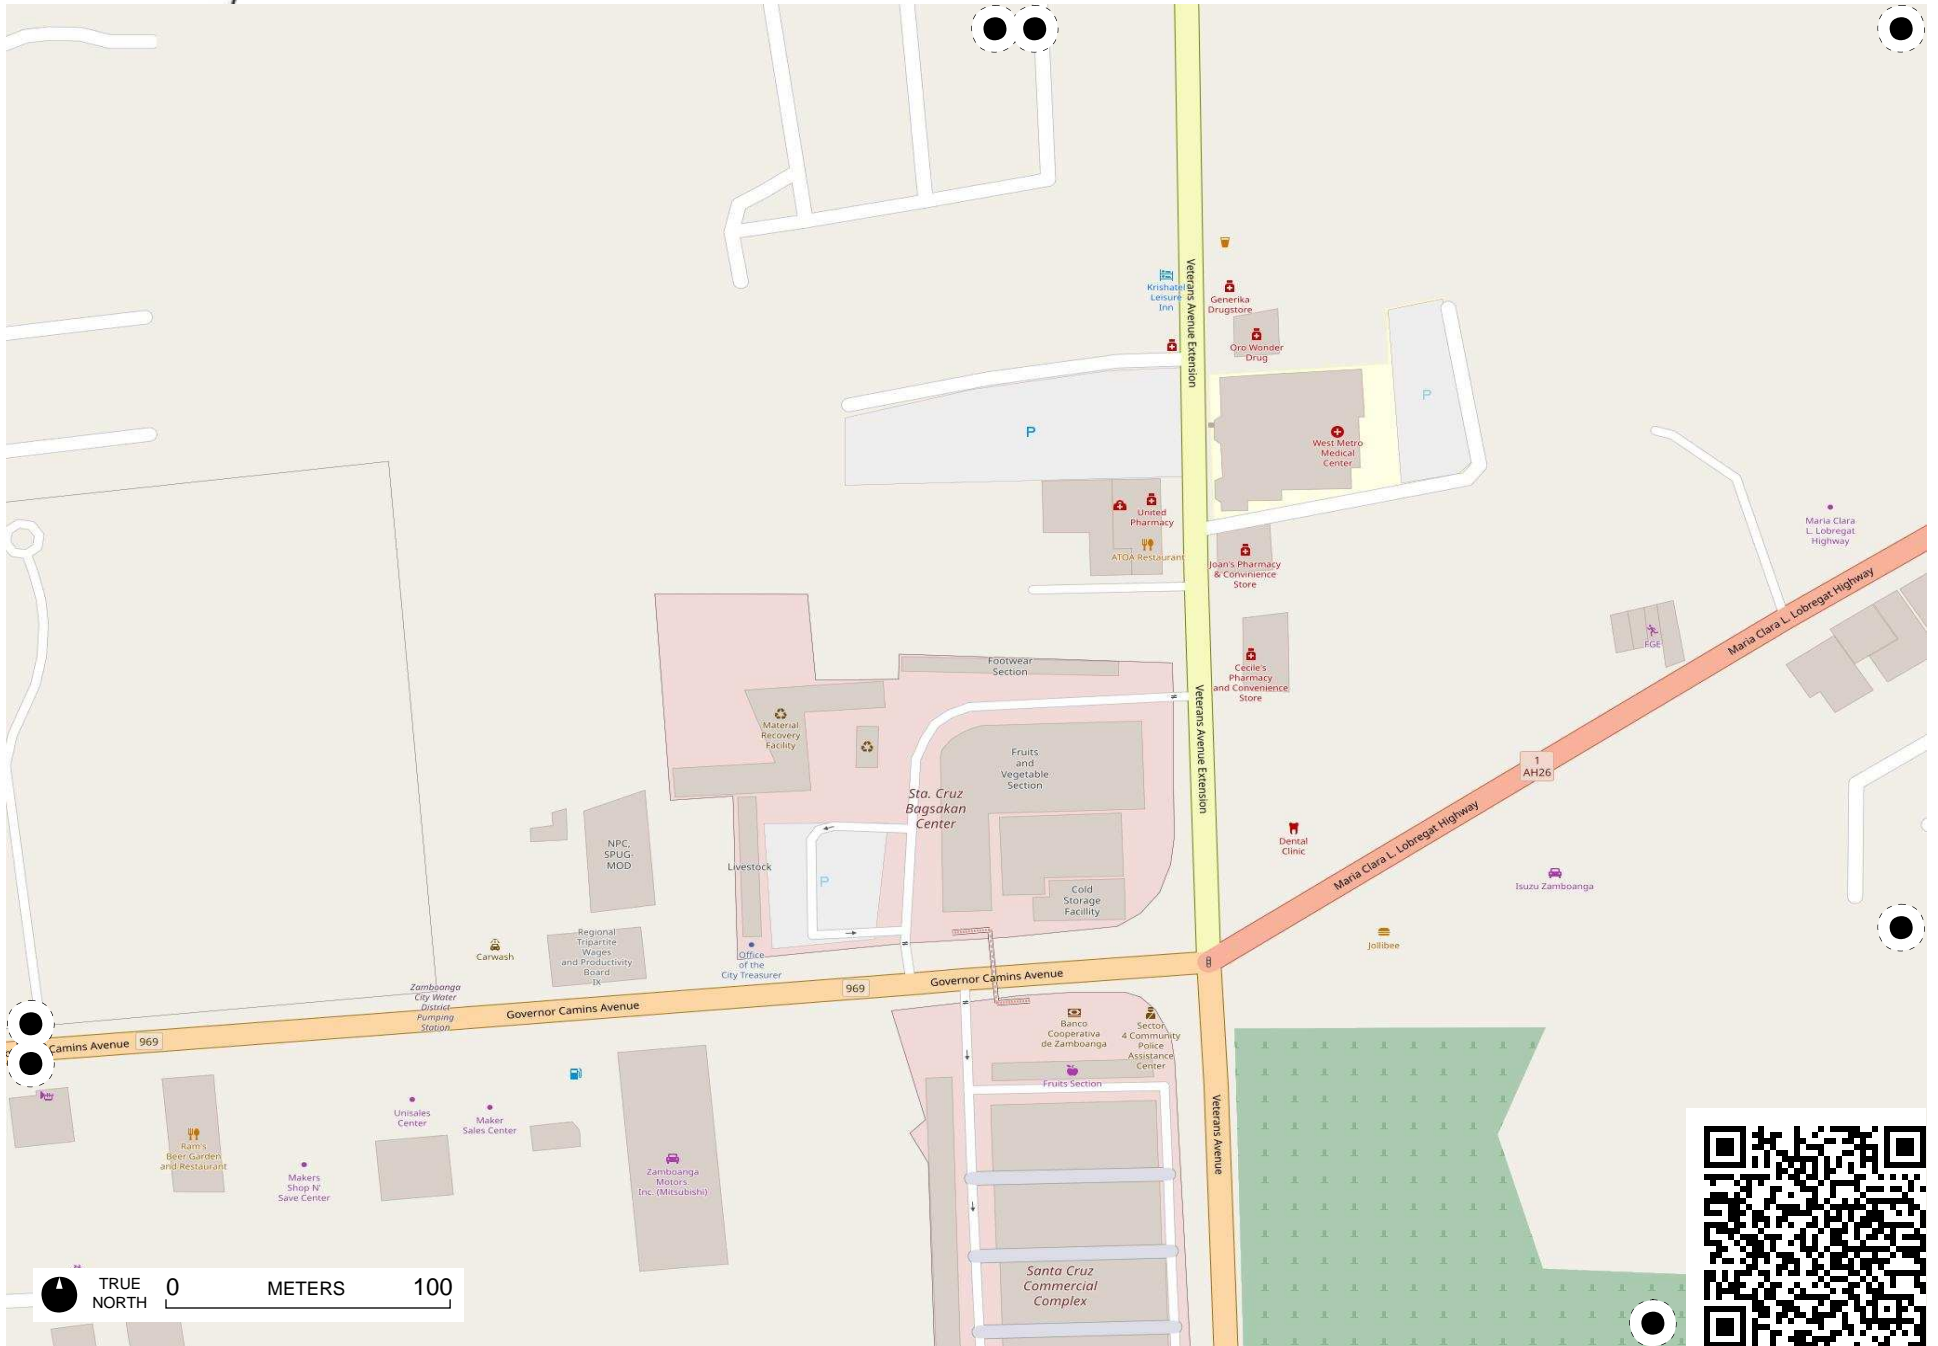

Field Papers

Sta. Maria

<http://fieldpapers.org/atlasses/rotk9km2/A1>

Field Papers

Sta. Maria

<http://fieldpapers.org/atlas/rotk9km2/B1>

Ablo
mzo
vrial
thool

Edwin Andrews
Driving
Range

TRUE NORTH 0 METERS 100

TRUE NORTH 0 METERS 100

Field Papers

Sta. Maria

<http://fieldpapers.org/atlasses/rotk9km2/D2>

TRUE NORTH 0 METERS 100

TRUE NORTH 0 METERS 100