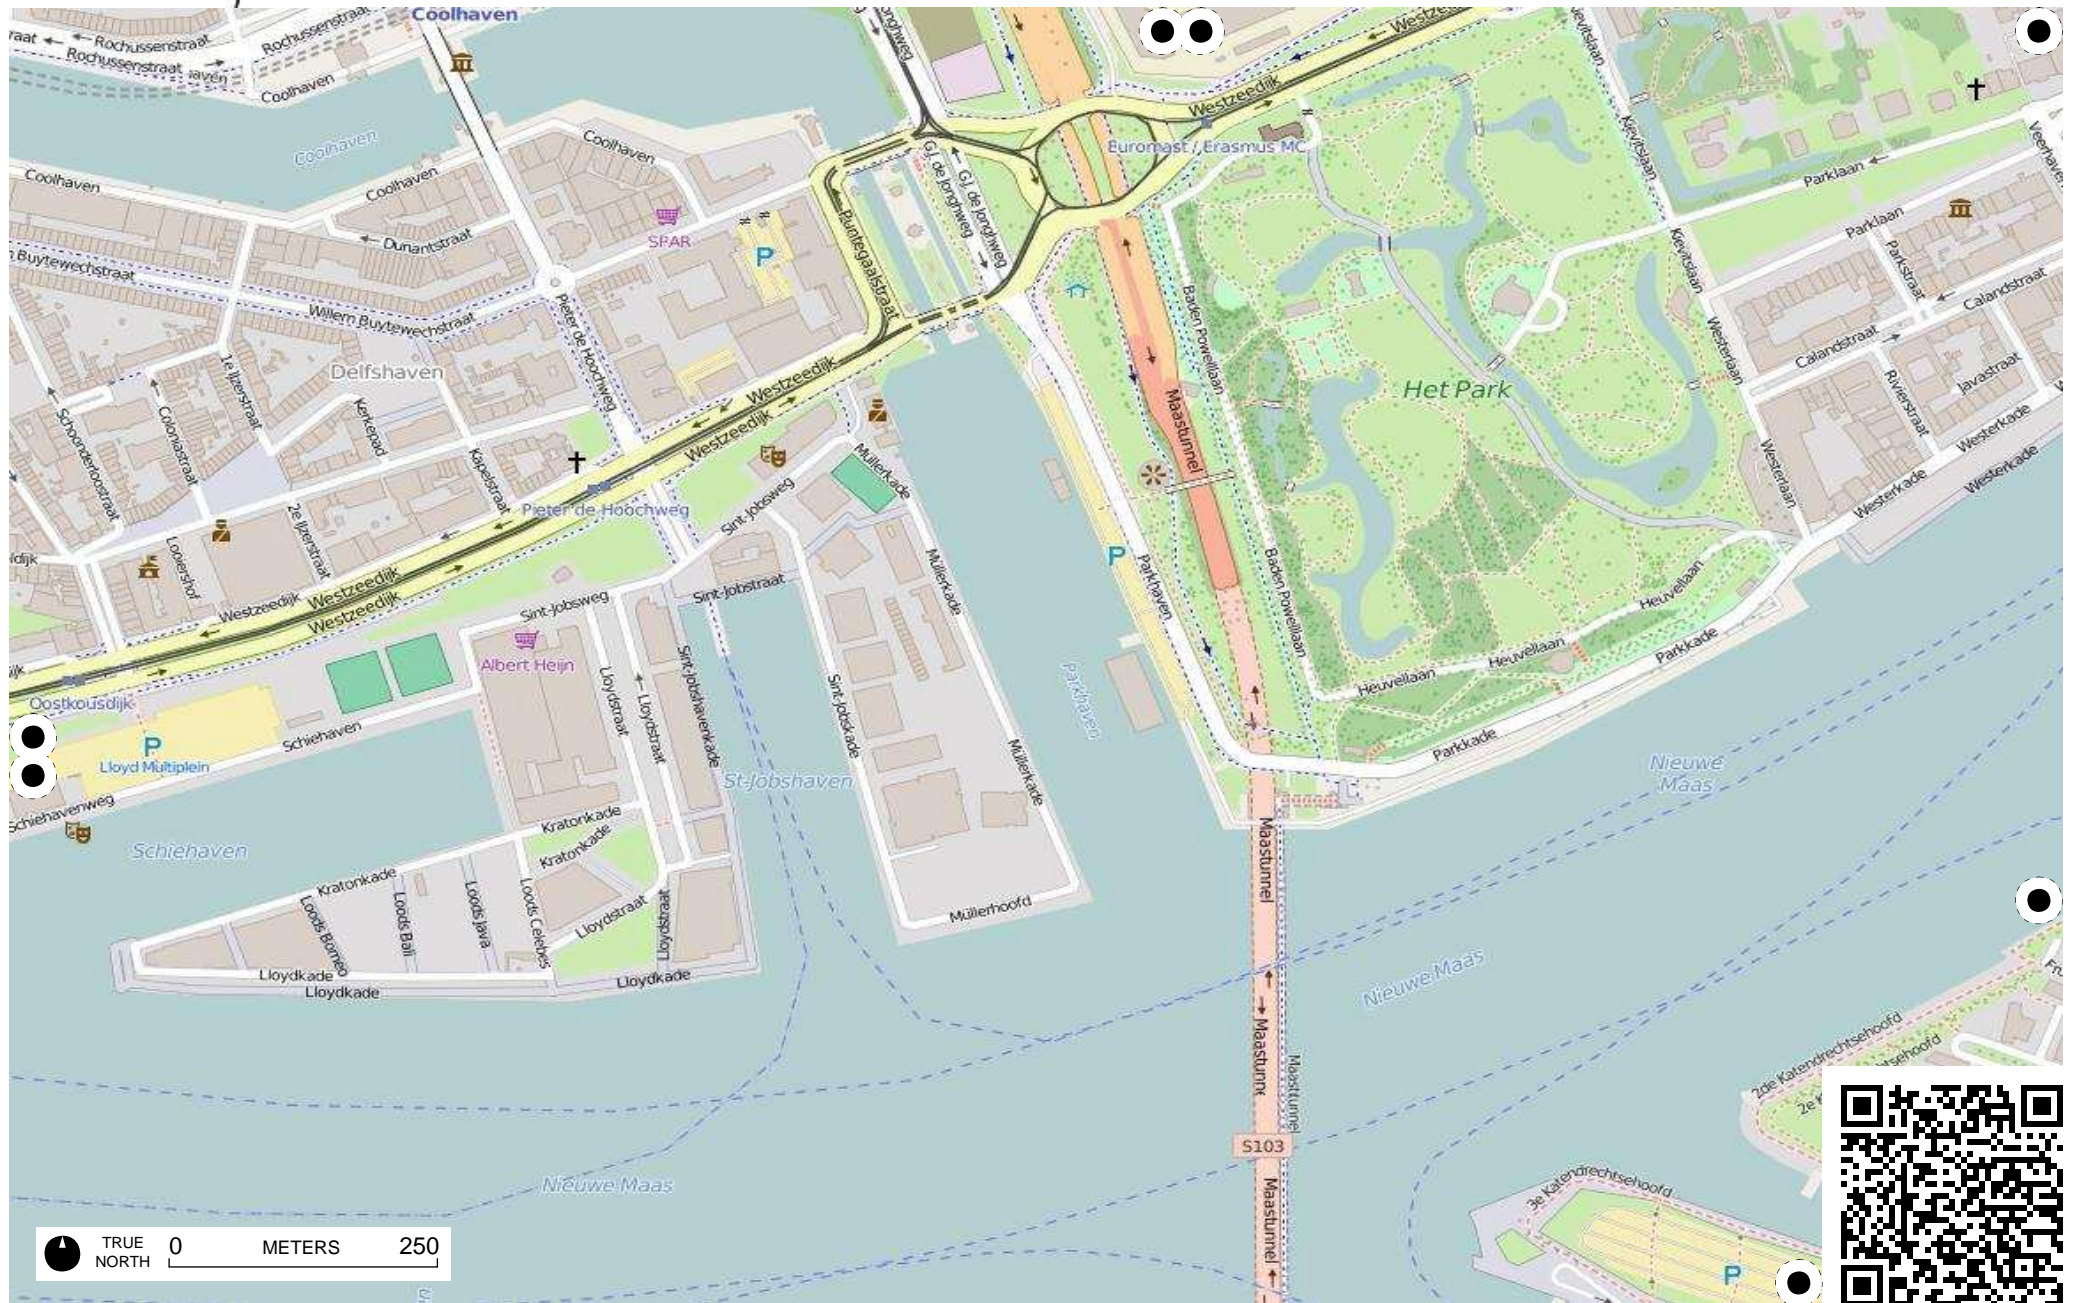

TRUE NORTH 0 METERS 900

Field Papers

TRUE NORTH 0 METERS 250