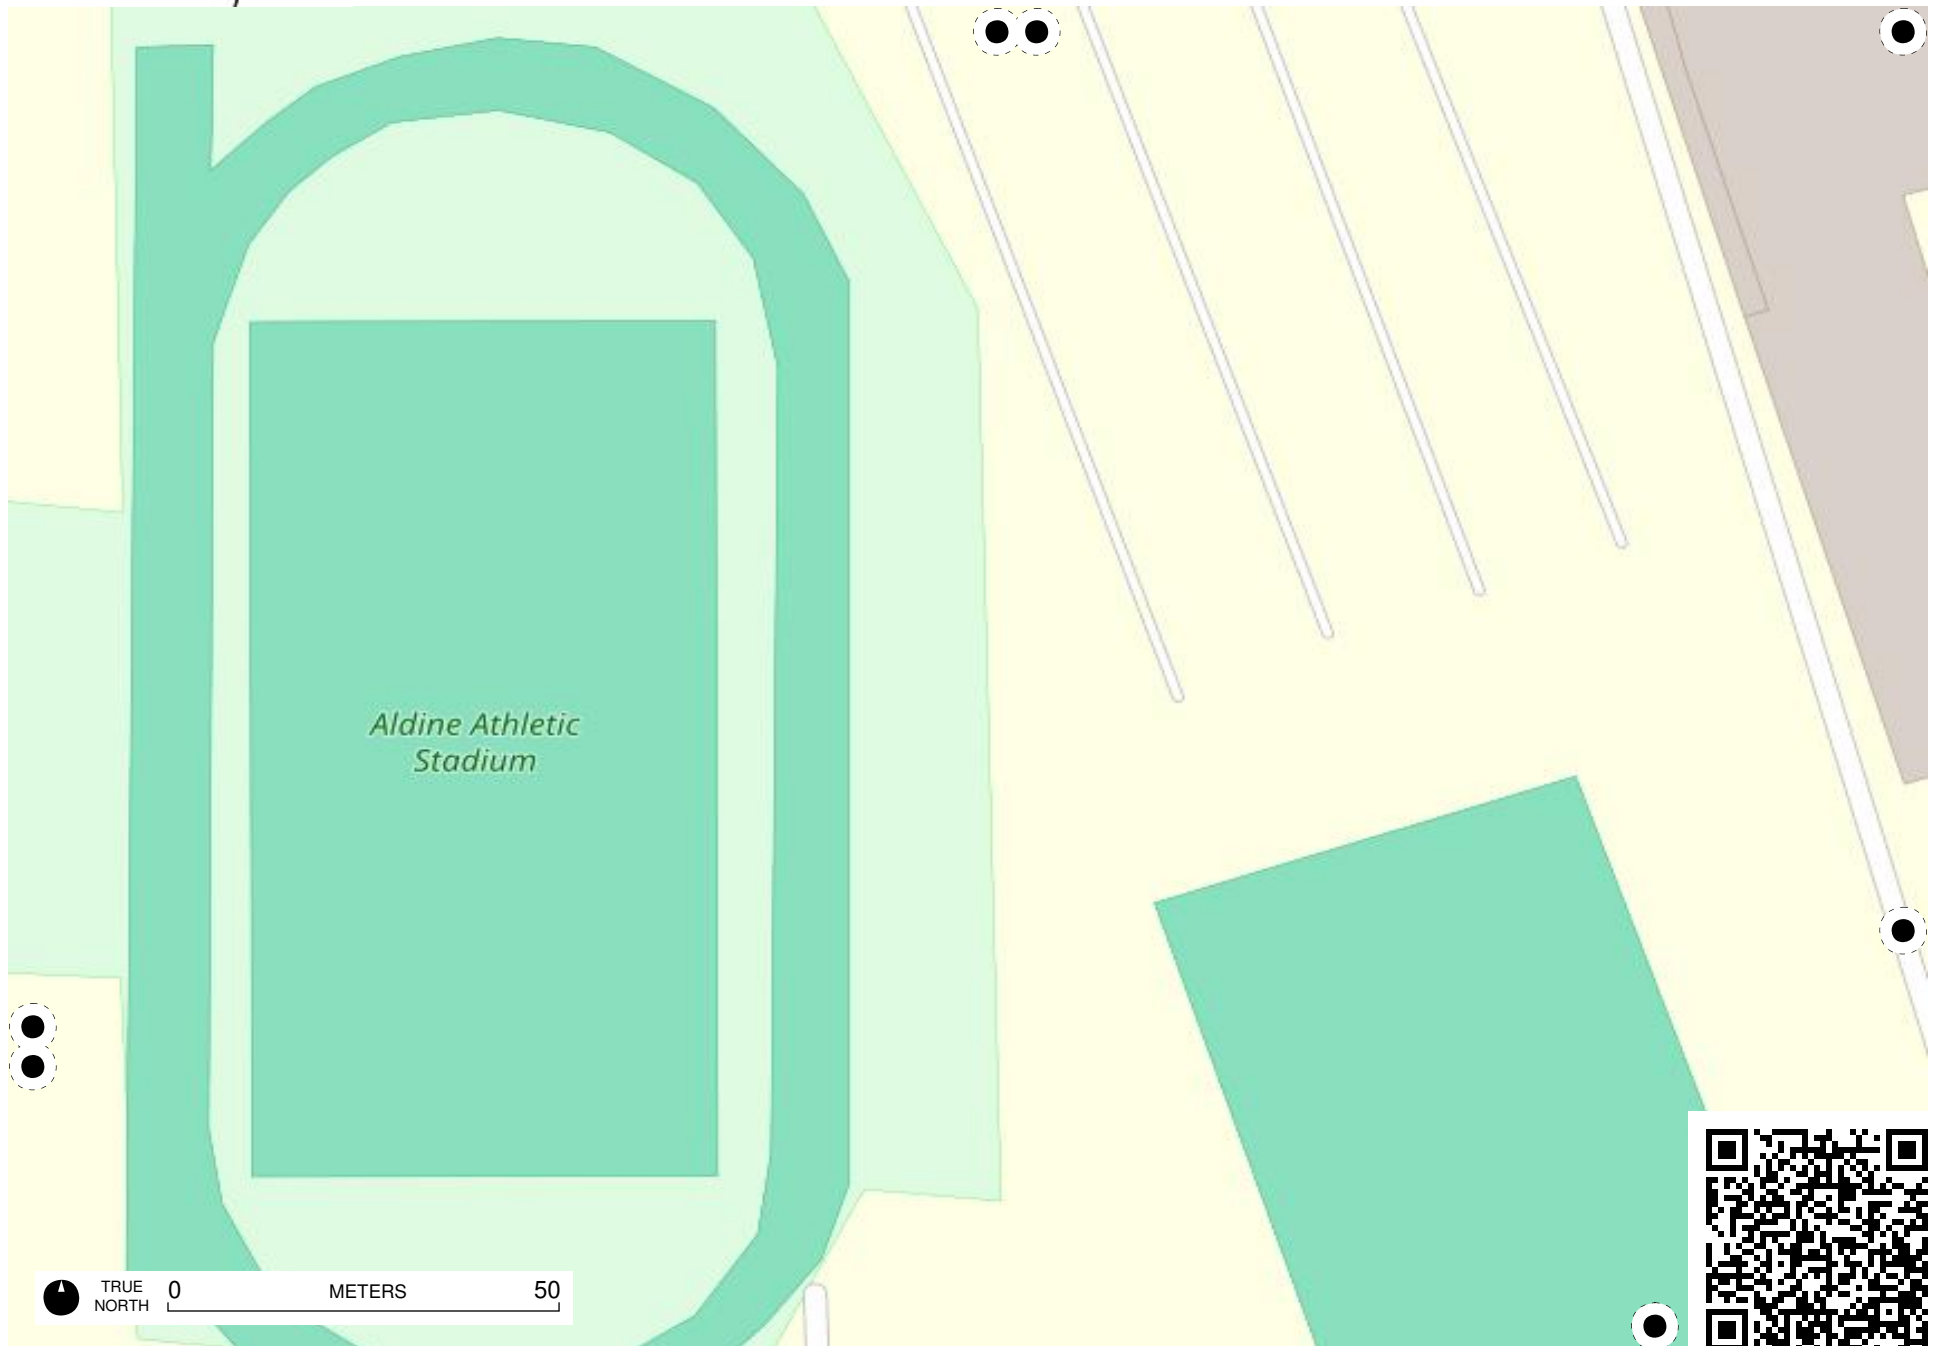

<https://fieldpapers.org/atlas/17xpv79p/C4>

TRUE NORTH 0 METERS 50

Field Papers

Untitled

<https://fieldpapers.org/atlas/17xpv79p/D1>

Aldine Athletic Stadium

TRUE NORTH 0 METERS 50

TRUE NORTH 0 METERS 50