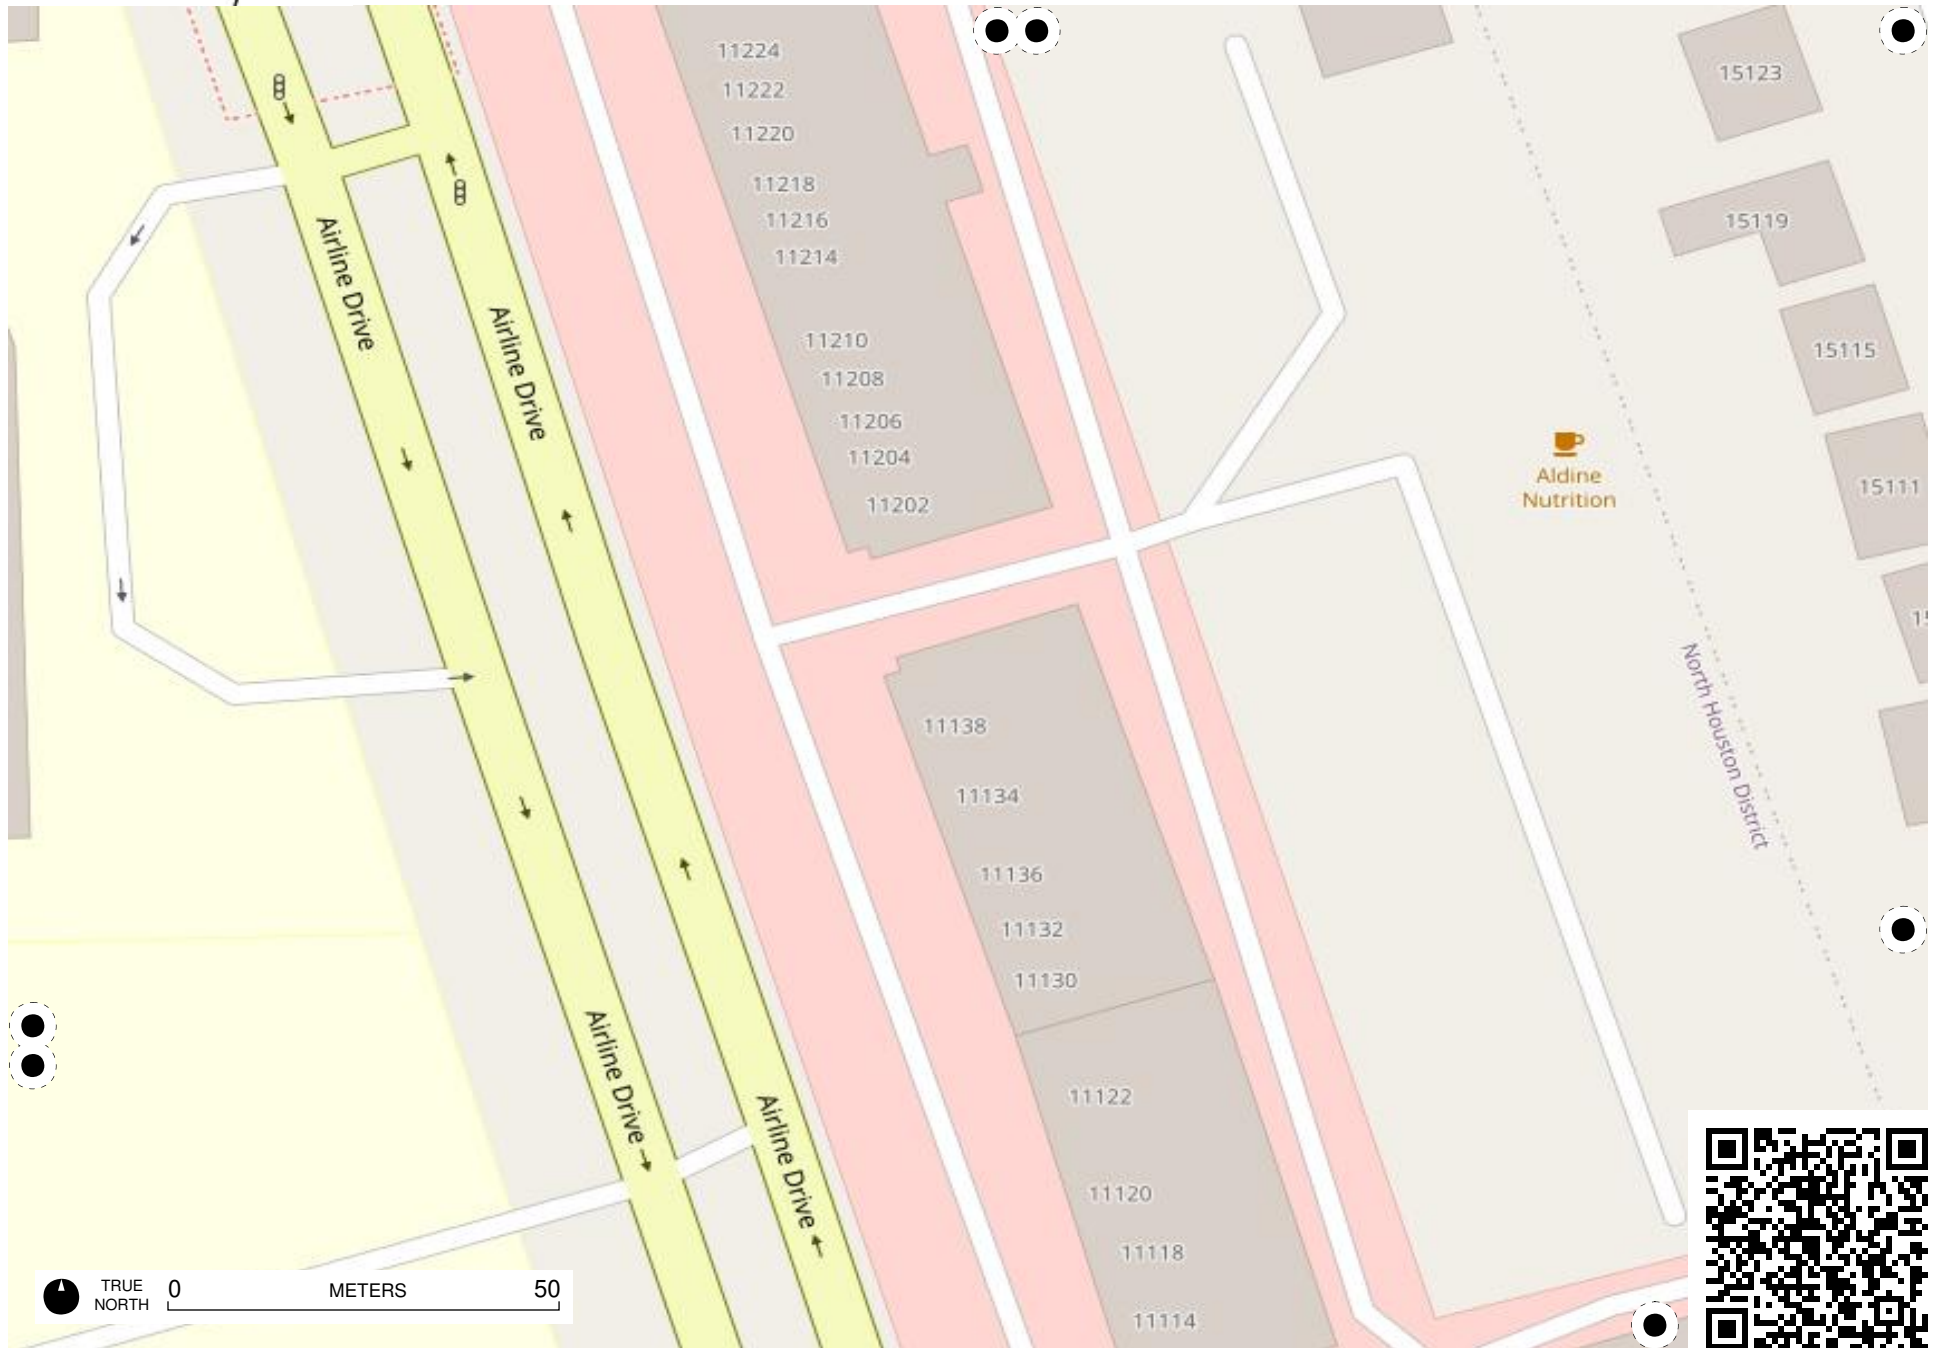

<https://fieldpapers.org/atlas/17xpv79p/C4>

TRUE NORTH 0 METERS 50

Field Papers

Untitled

<https://fieldpapers.org/atlas/17xpv79p/D1>

Aldine Athletic Stadium

TRUE NORTH 0 METERS 50

TRUE NORTH 0 METERS 50