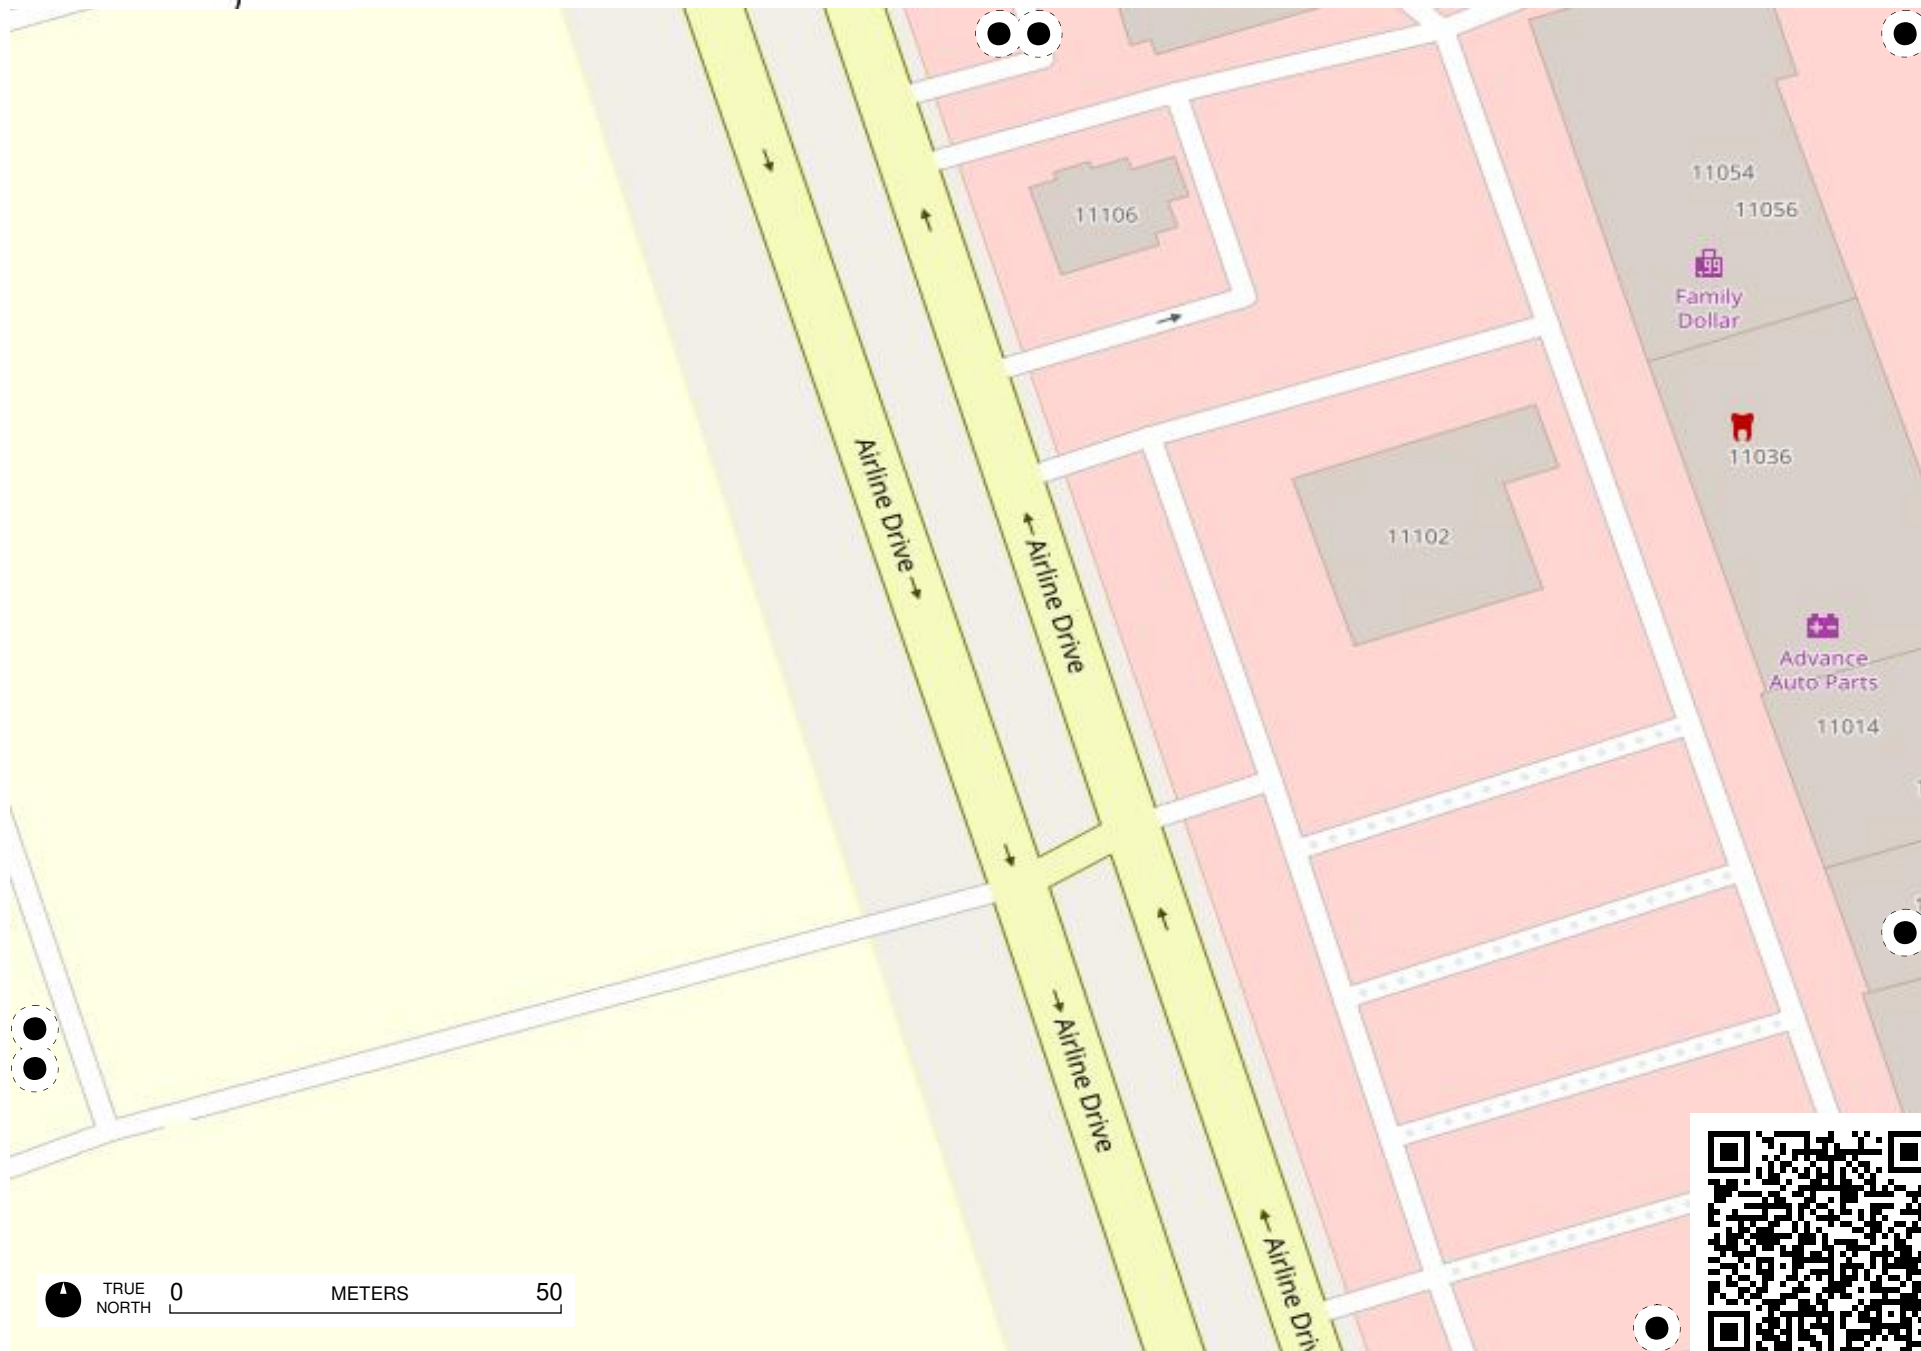

<https://fieldpapers.org/atlas/17xpv79p/C4>

TRUE NORTH 0 METERS 50

Field Papers

Untitled

<https://fieldpapers.org/atlas/17xpv79p/D1>

Aldine Athletic Stadium

TRUE NORTH 0 METERS 50

TRUE NORTH 0 METERS 50