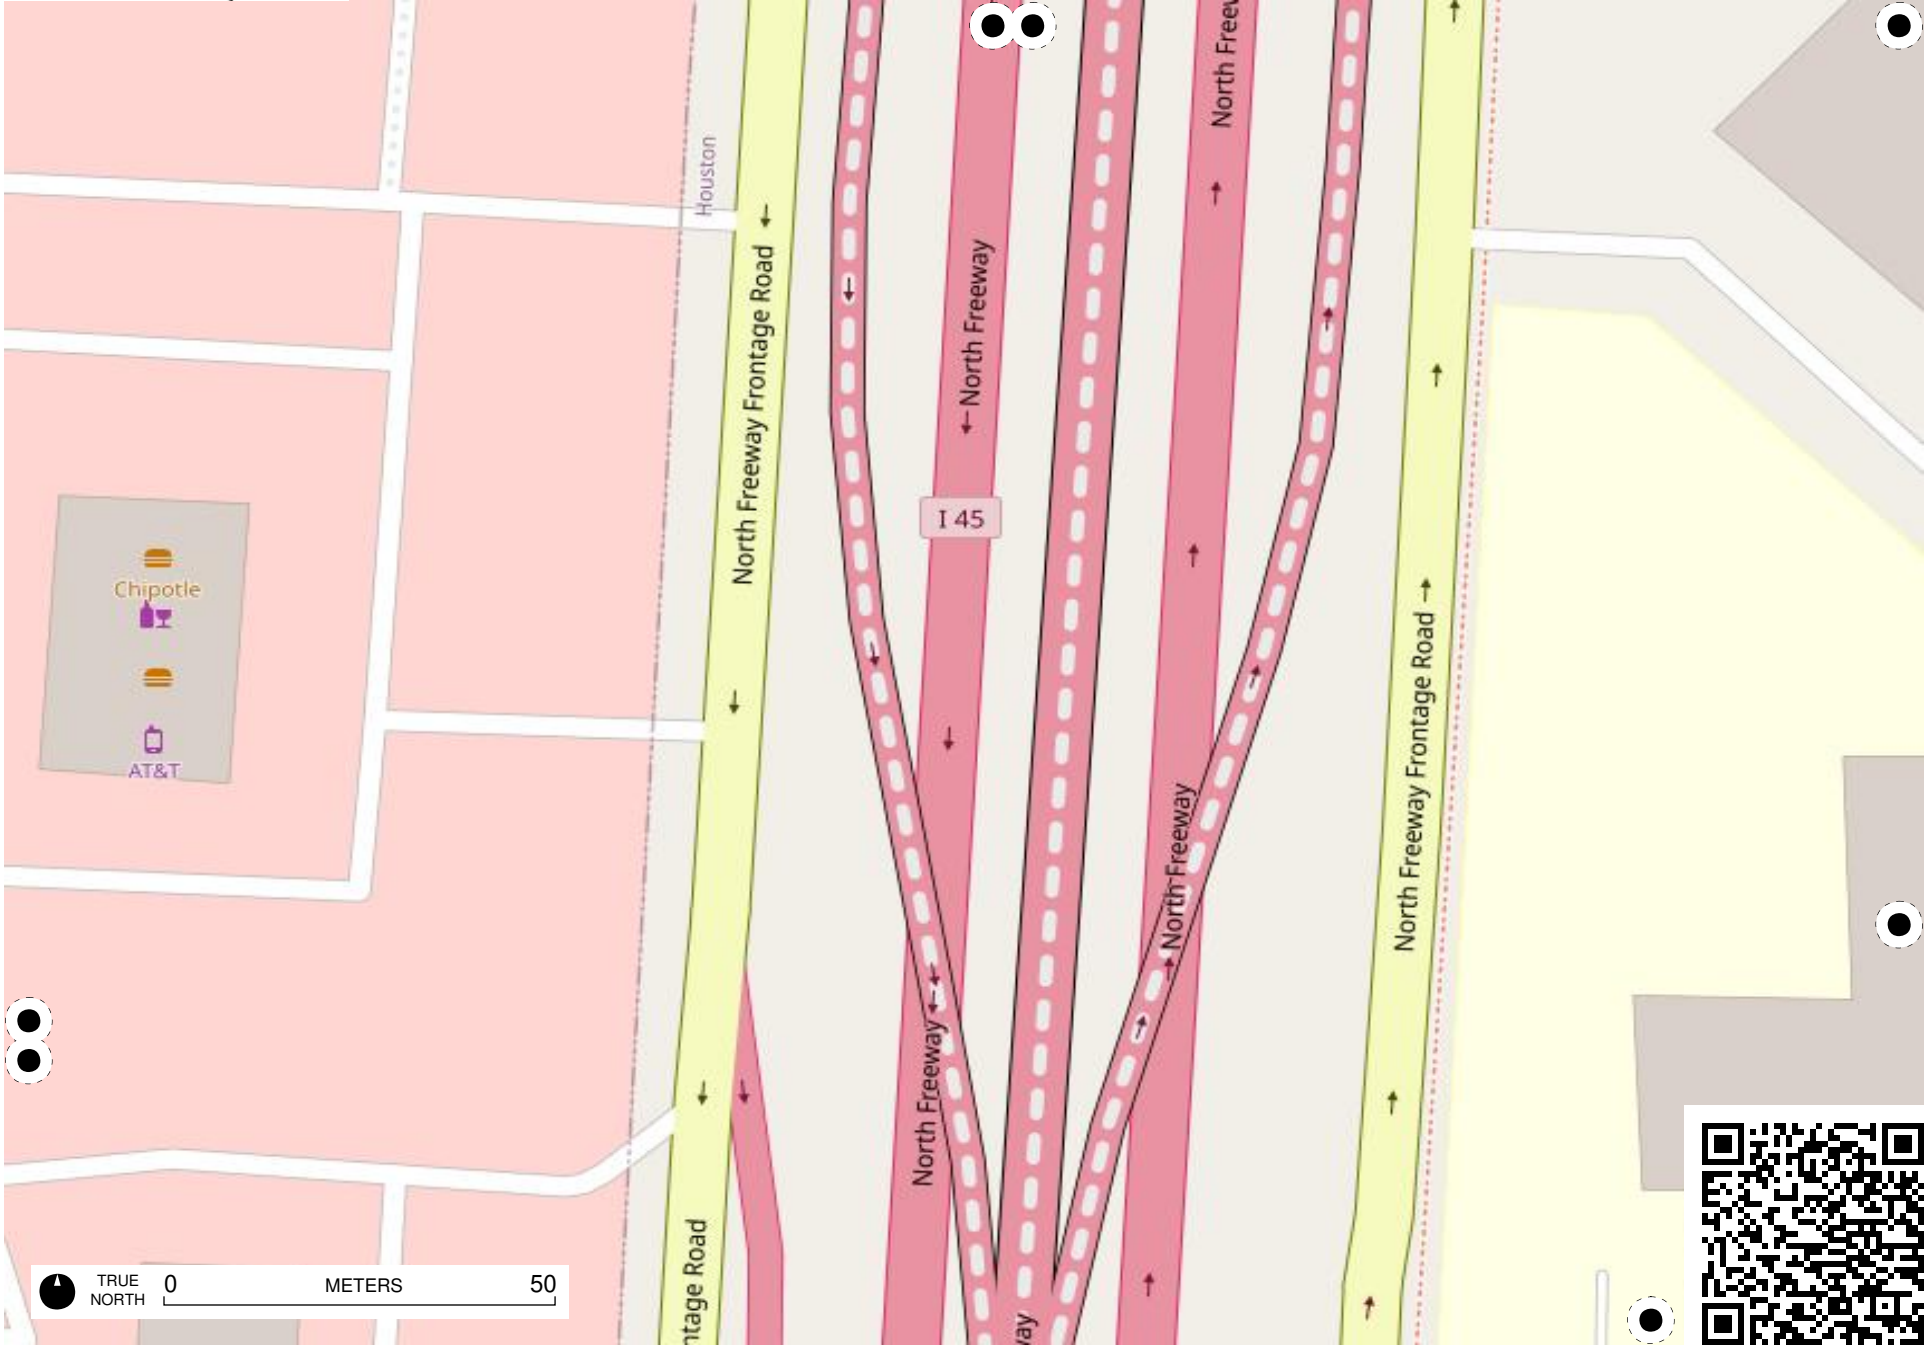

Field Papers

Untitled

<https://fieldpapers.org/atlas/17xpv79p/A1>

Field Papers

Untitled

<https://fieldpapers.org/atlasses/17xpv79p/A3>

TRUE NORTH 0 METERS 50

TRUE NORTH 0 METERS 50

<https://fieldpapers.org/atlas/17xpv79p/C4>

TRUE NORTH 0 METERS 50

Field Papers

Untitled

<https://fieldpapers.org/atlas/17xpv79p/D1>

Aldine Athletic Stadium

TRUE NORTH 0 METERS 50

TRUE NORTH 0 METERS 50