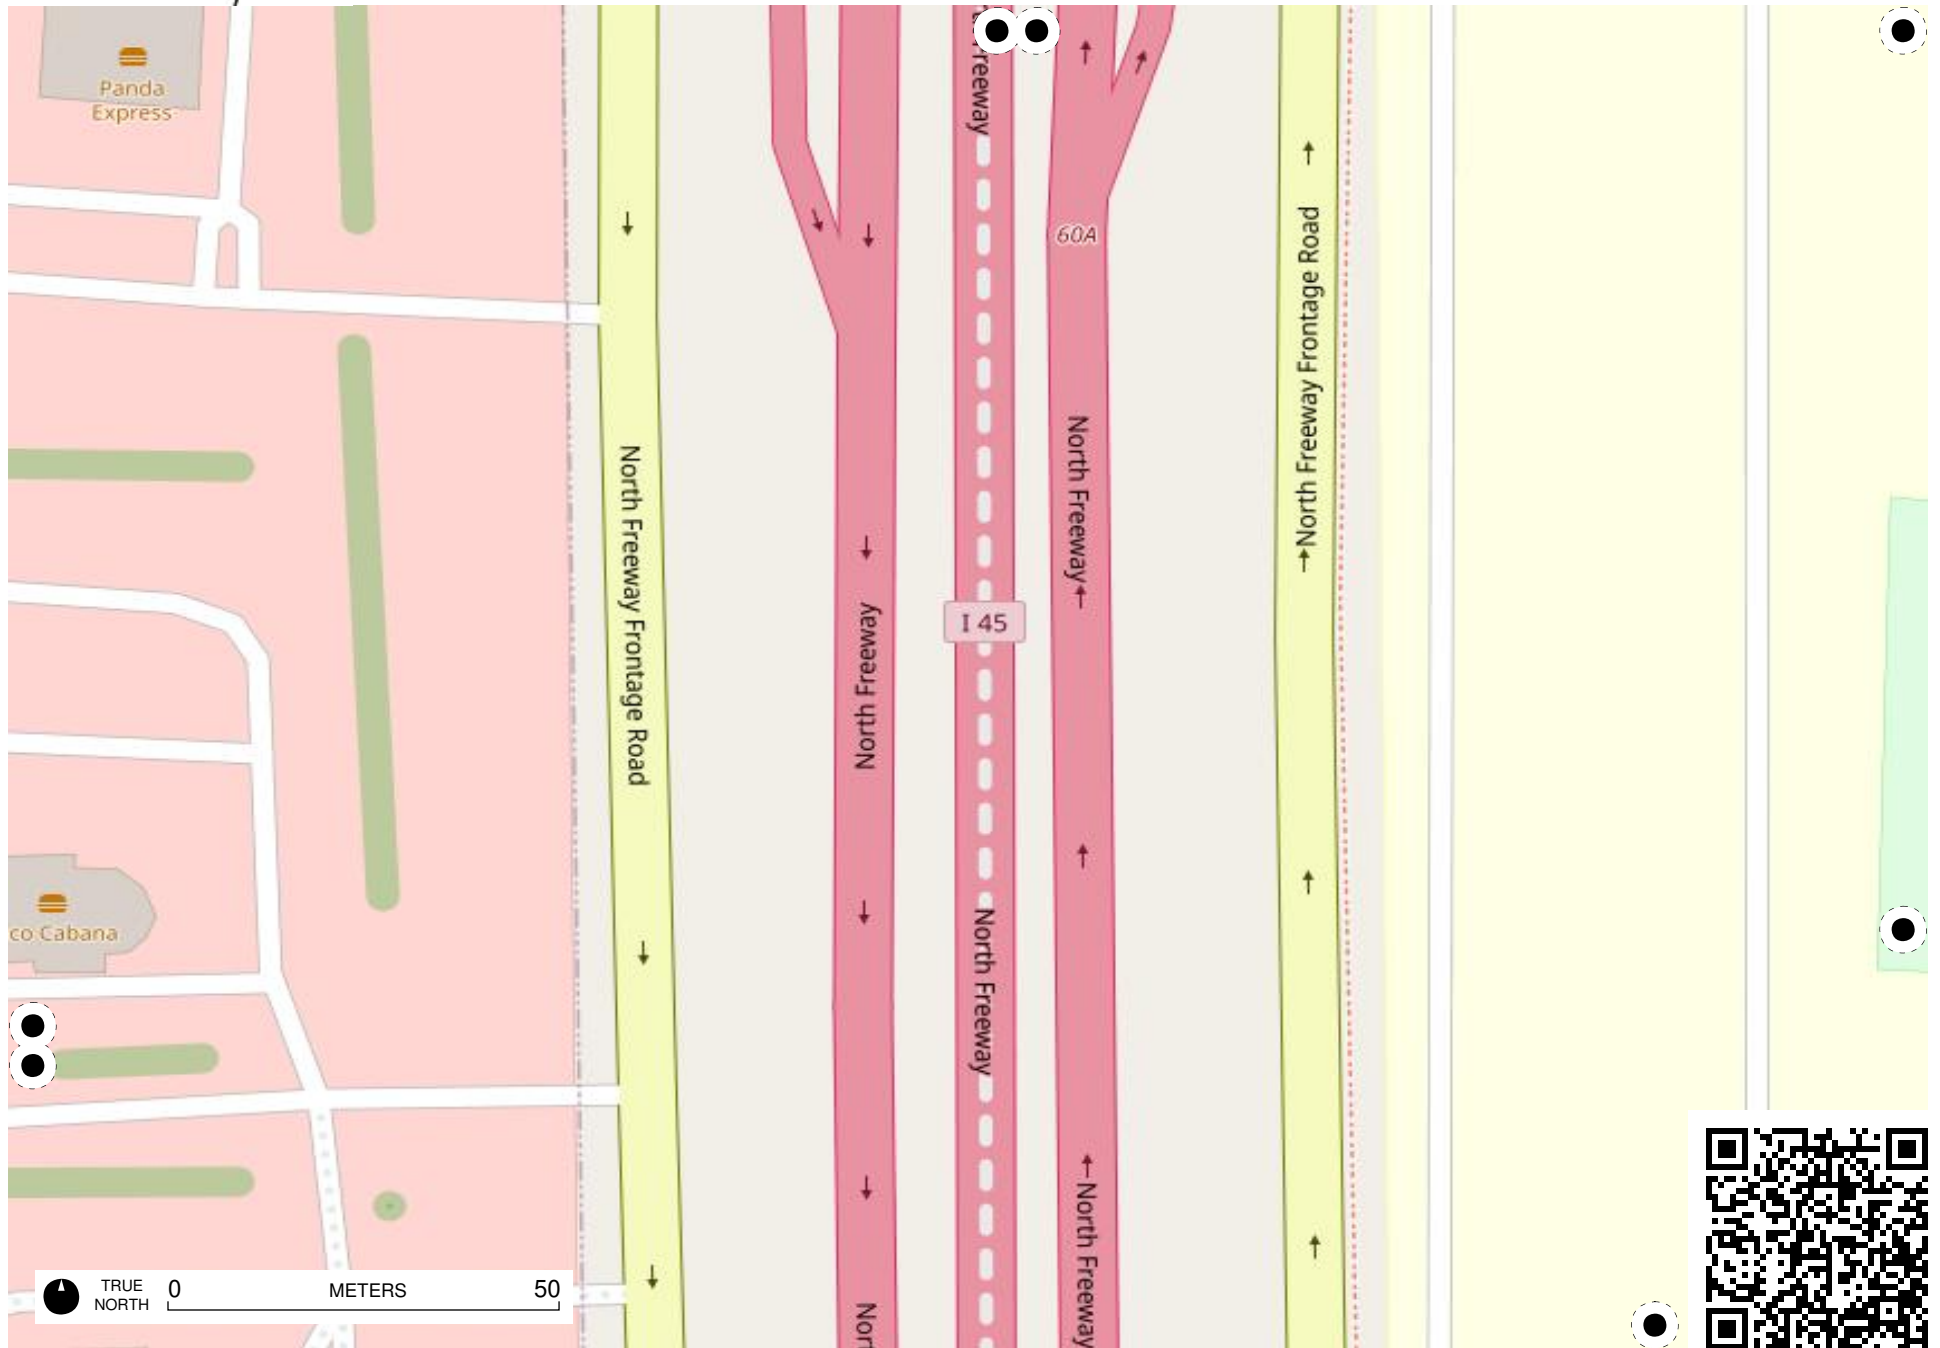

<https://fieldpapers.org/atlas/17xpv79p/C4>

TRUE NORTH 0 METERS 50

Field Papers

Untitled

<https://fieldpapers.org/atlas/17xpv79p/D1>

Aldine Athletic Stadium

TRUE NORTH 0 METERS 50

TRUE NORTH 0 METERS 50