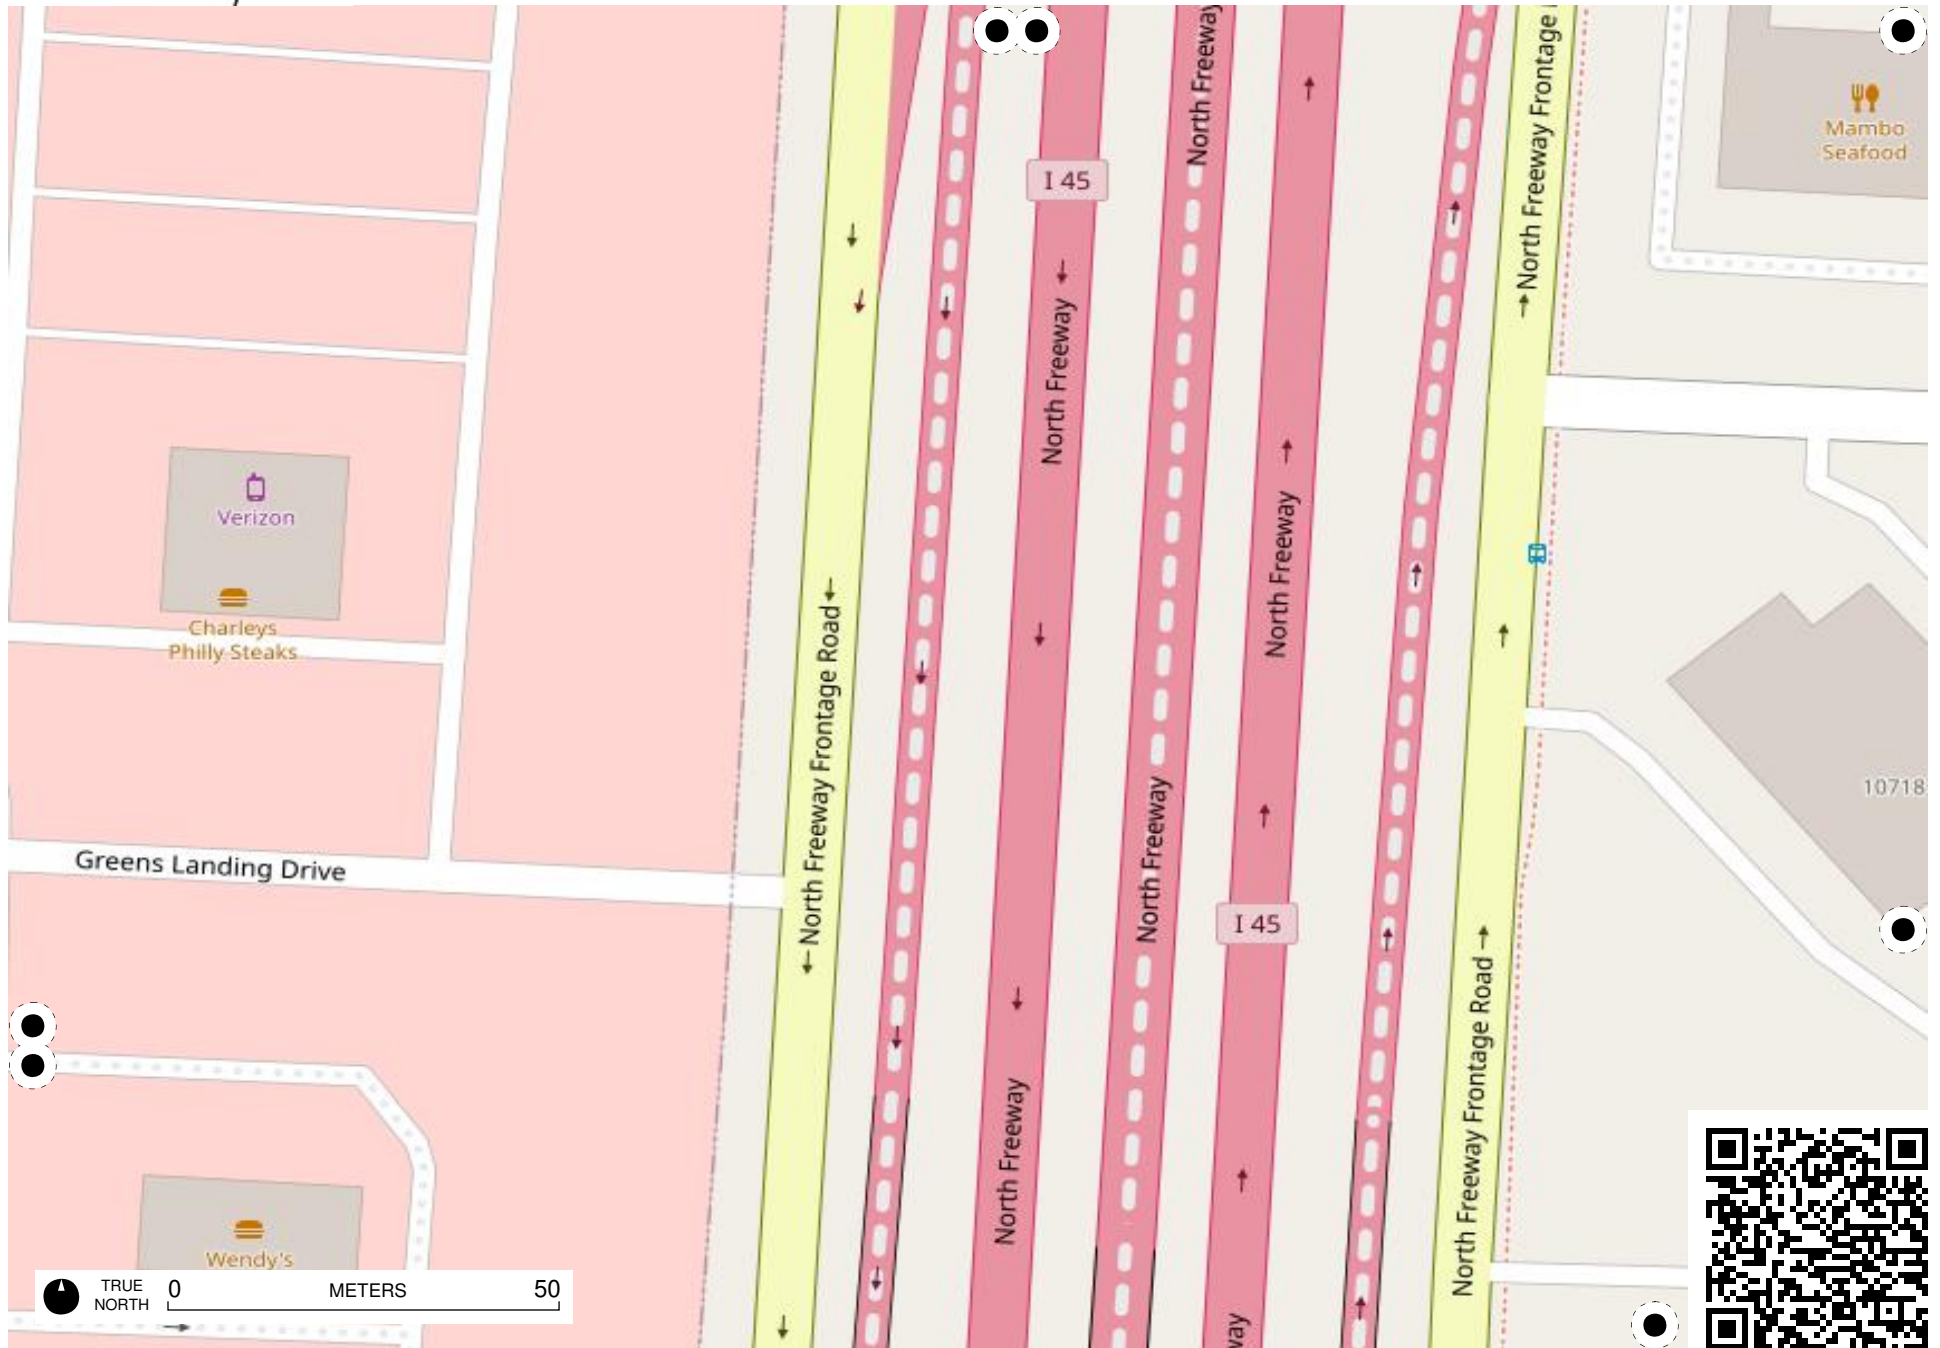

Field Papers

Untitled

<https://fieldpapers.org/atlas/17xpv79p/A1>

Field Papers

Untitled

<https://fieldpapers.org/atlasses/17xpv79p/A3>

TRUE NORTH 0 METERS 50

TRUE NORTH 0 METERS 50

<https://fieldpapers.org/atlas/17xpv79p/C4>

TRUE NORTH 0 METERS 50

Field Papers

Untitled

<https://fieldpapers.org/atlas/17xpv79p/D1>

Aldine Athletic Stadium

TRUE NORTH 0 METERS 50

TRUE NORTH 0 METERS 50