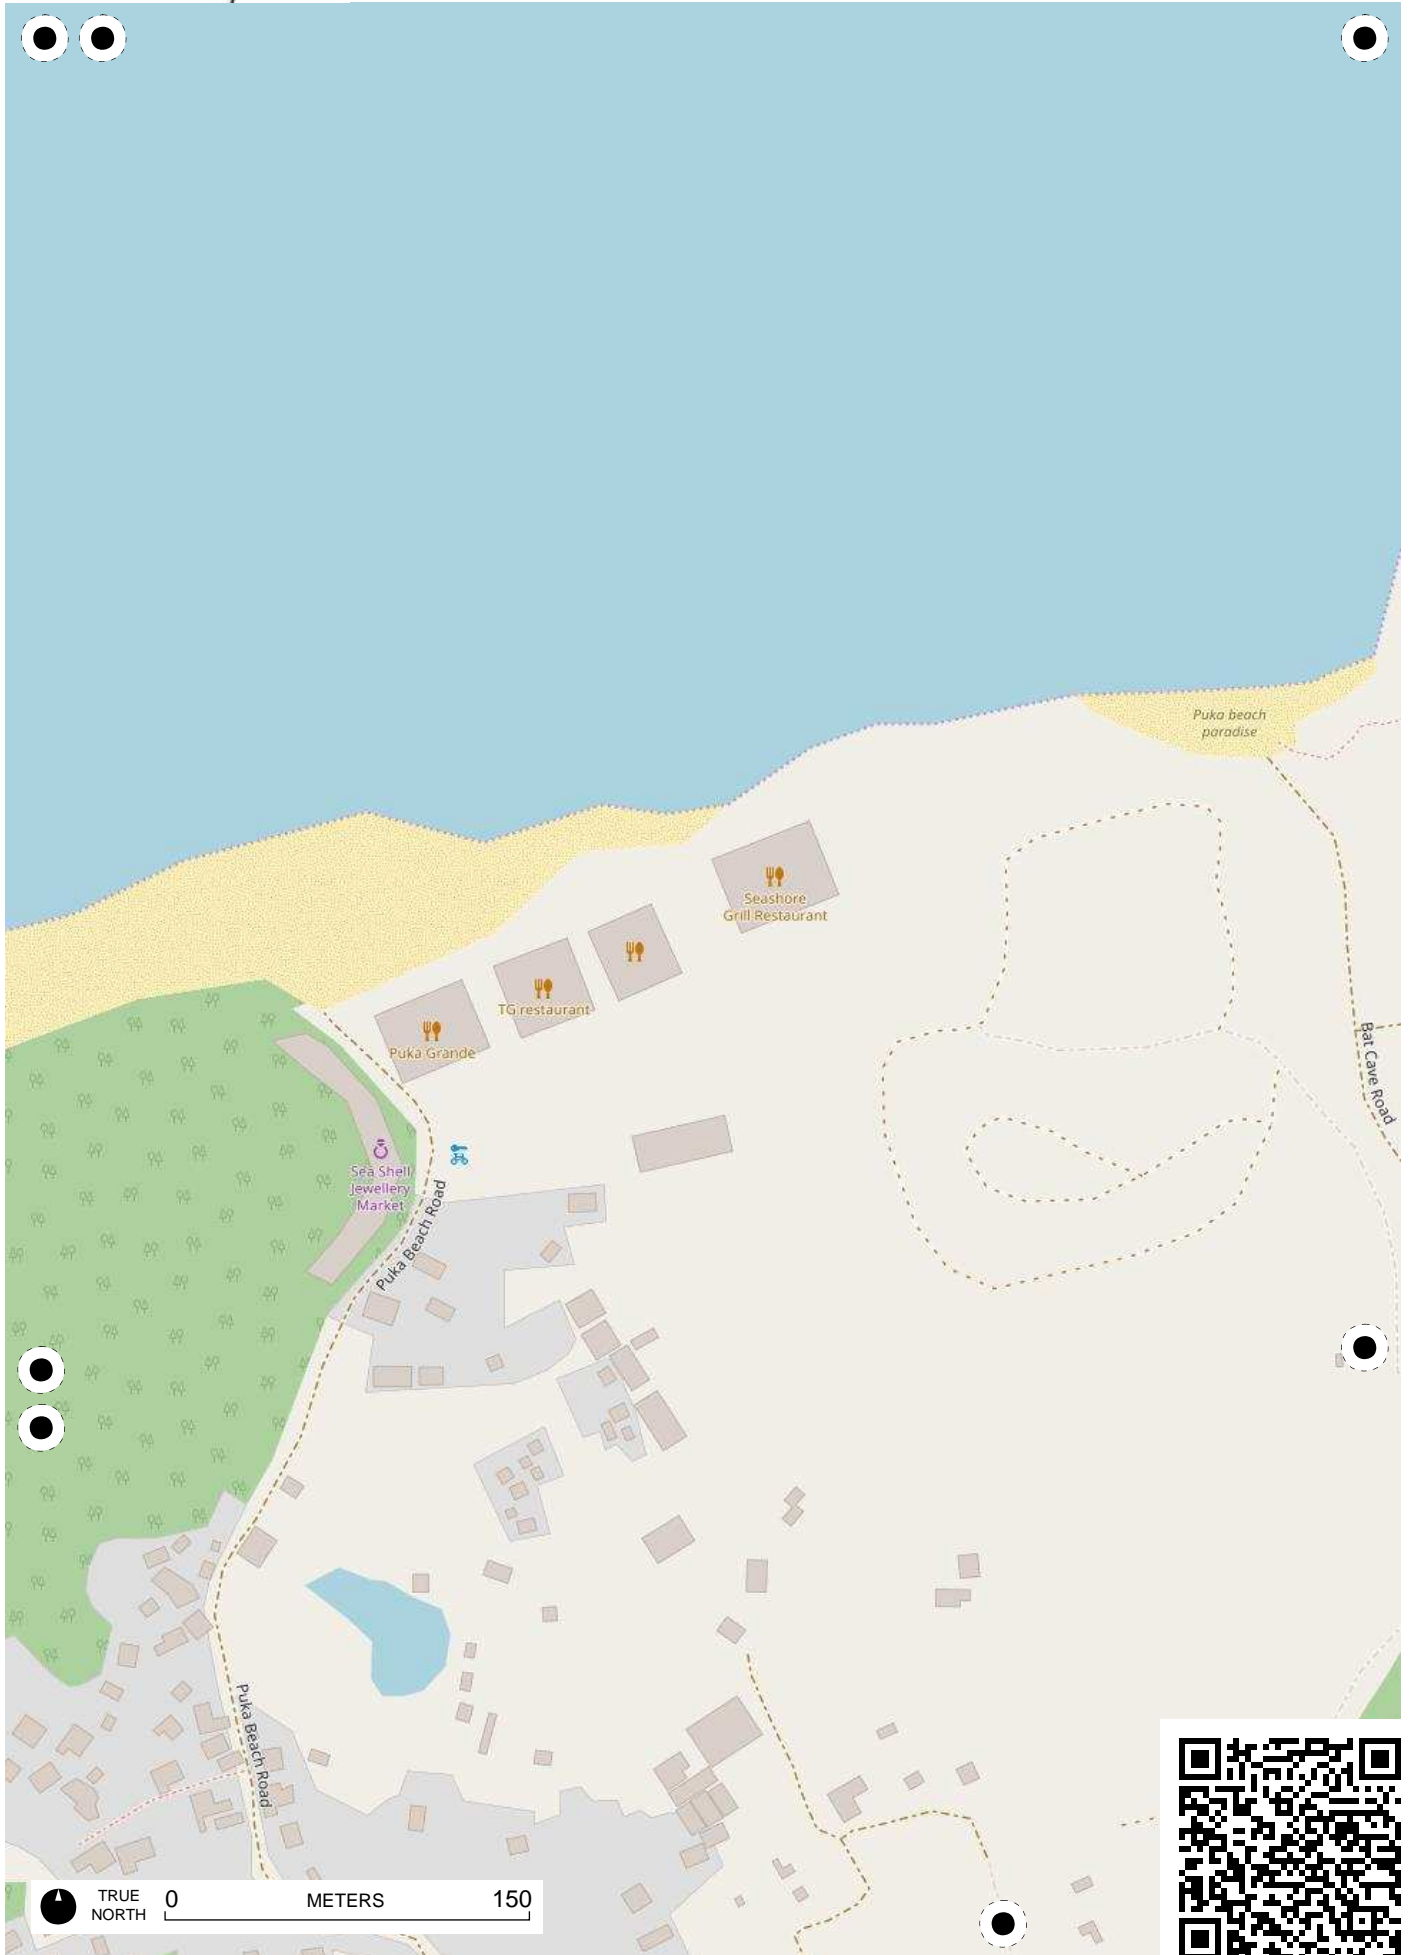

Puka Beach

TRUE NORTH 0 METERS 150

TRUE NORTH 0 METERS 150

Ilig-Iligan Road

TRUE NORTH 0 METERS 150

TRUE NORTH 0 METERS 150

TRUE NORTH 0 METERS 150

TRUE NORTH 0 METERS 150

TRUE NORTH 0 METERS 150

TRUE NORTH 0 METERS 150