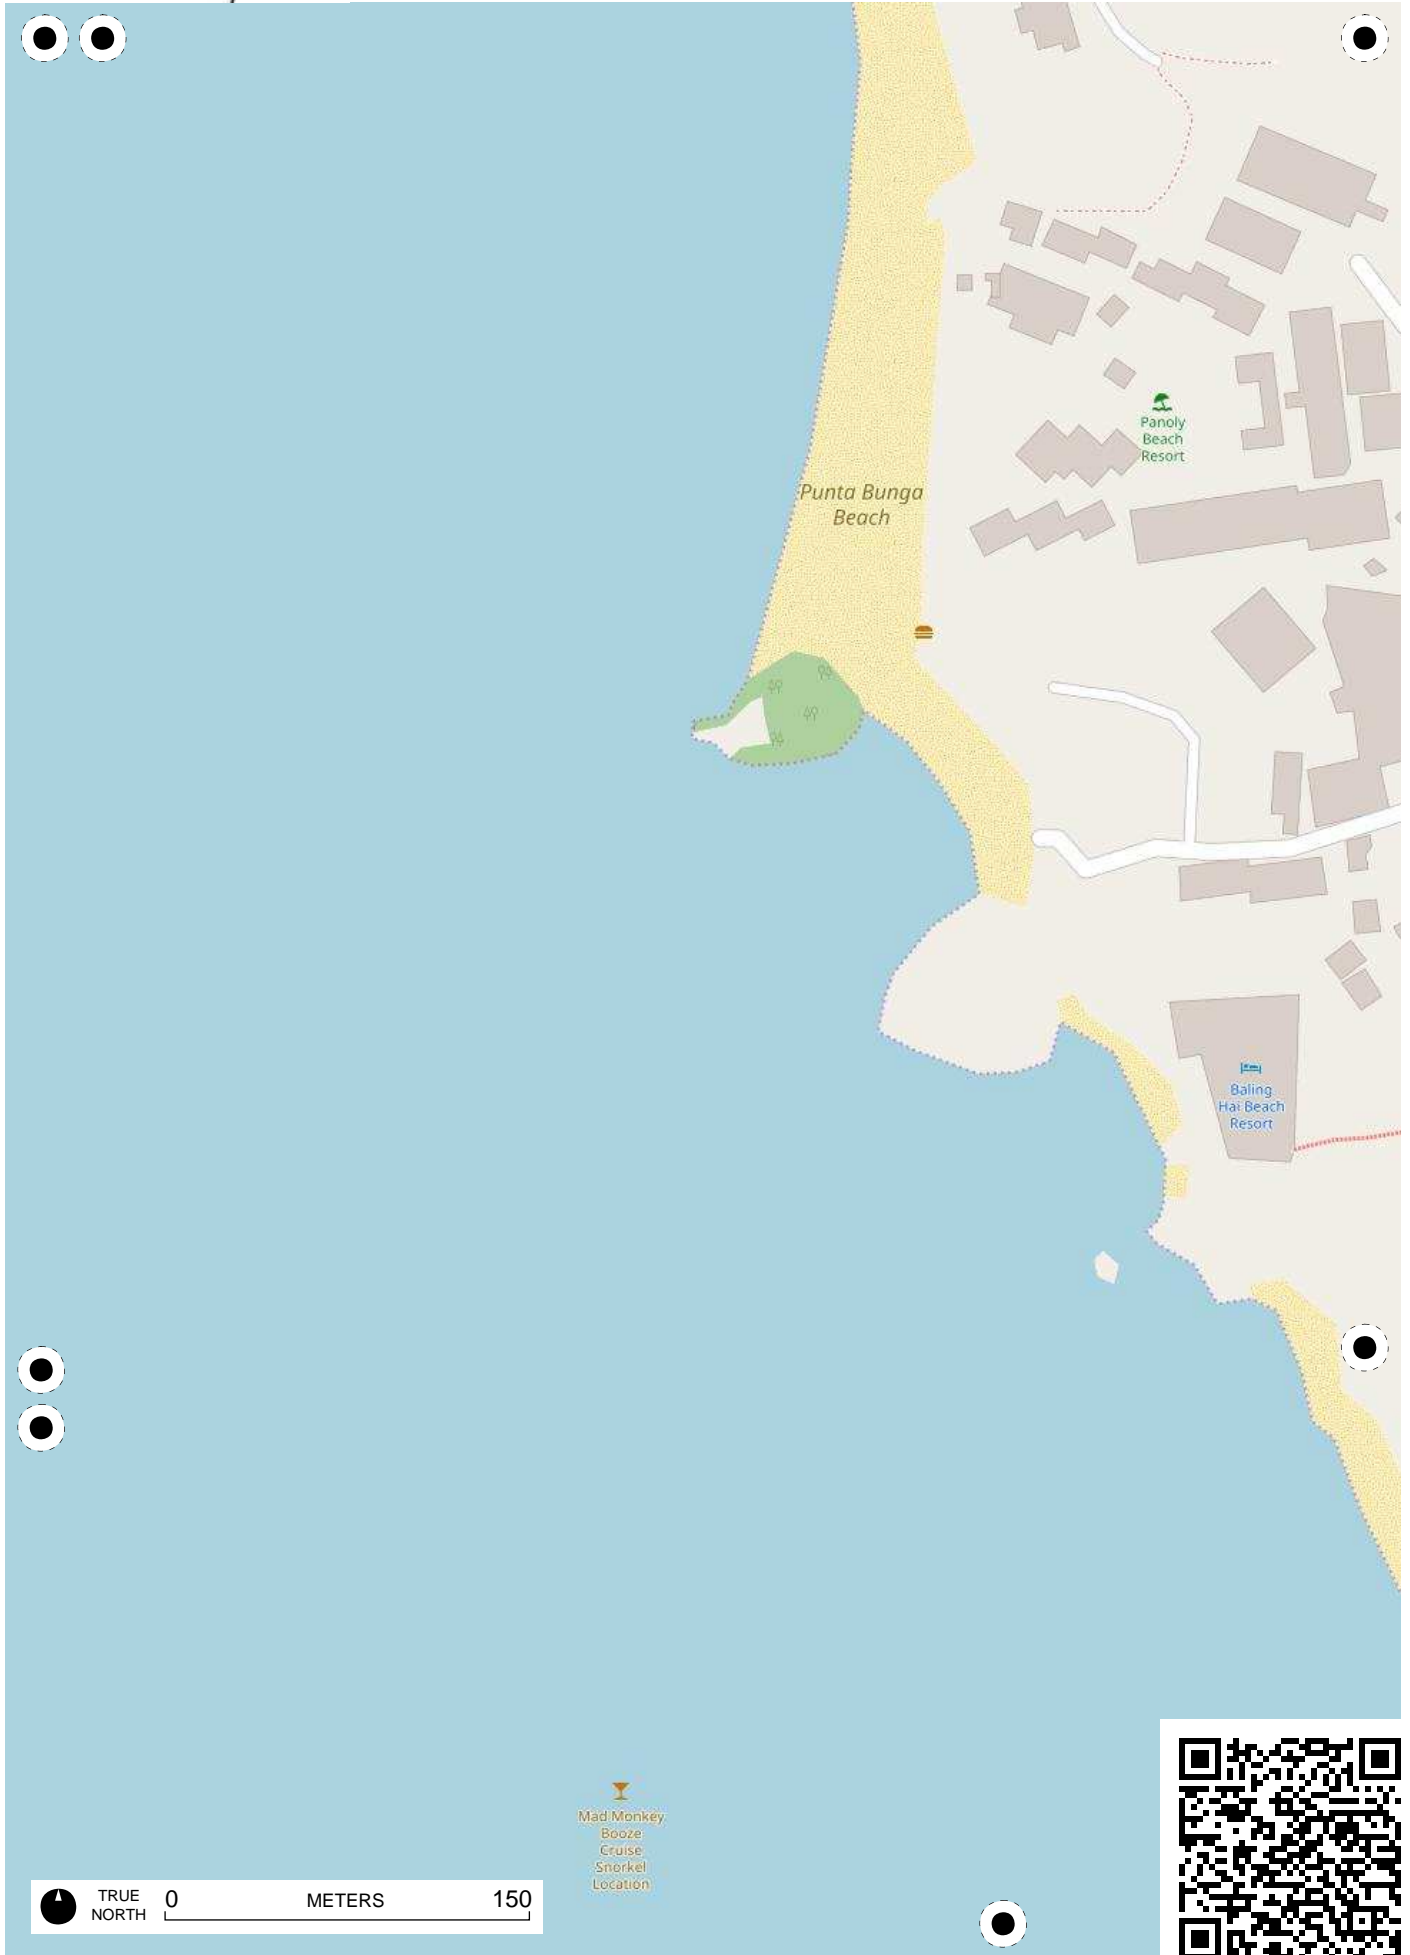

Puka Beach

TRUE NORTH 0 METERS 150

TRUE NORTH 0 METERS 150

Ilig-Iligan Road

TRUE NORTH 0 METERS 150

TRUE NORTH 0 METERS 150

TRUE NORTH 0 METERS 150

TRUE NORTH 0 METERS 150

TRUE NORTH 0 METERS 150

TRUE NORTH 0 METERS 150