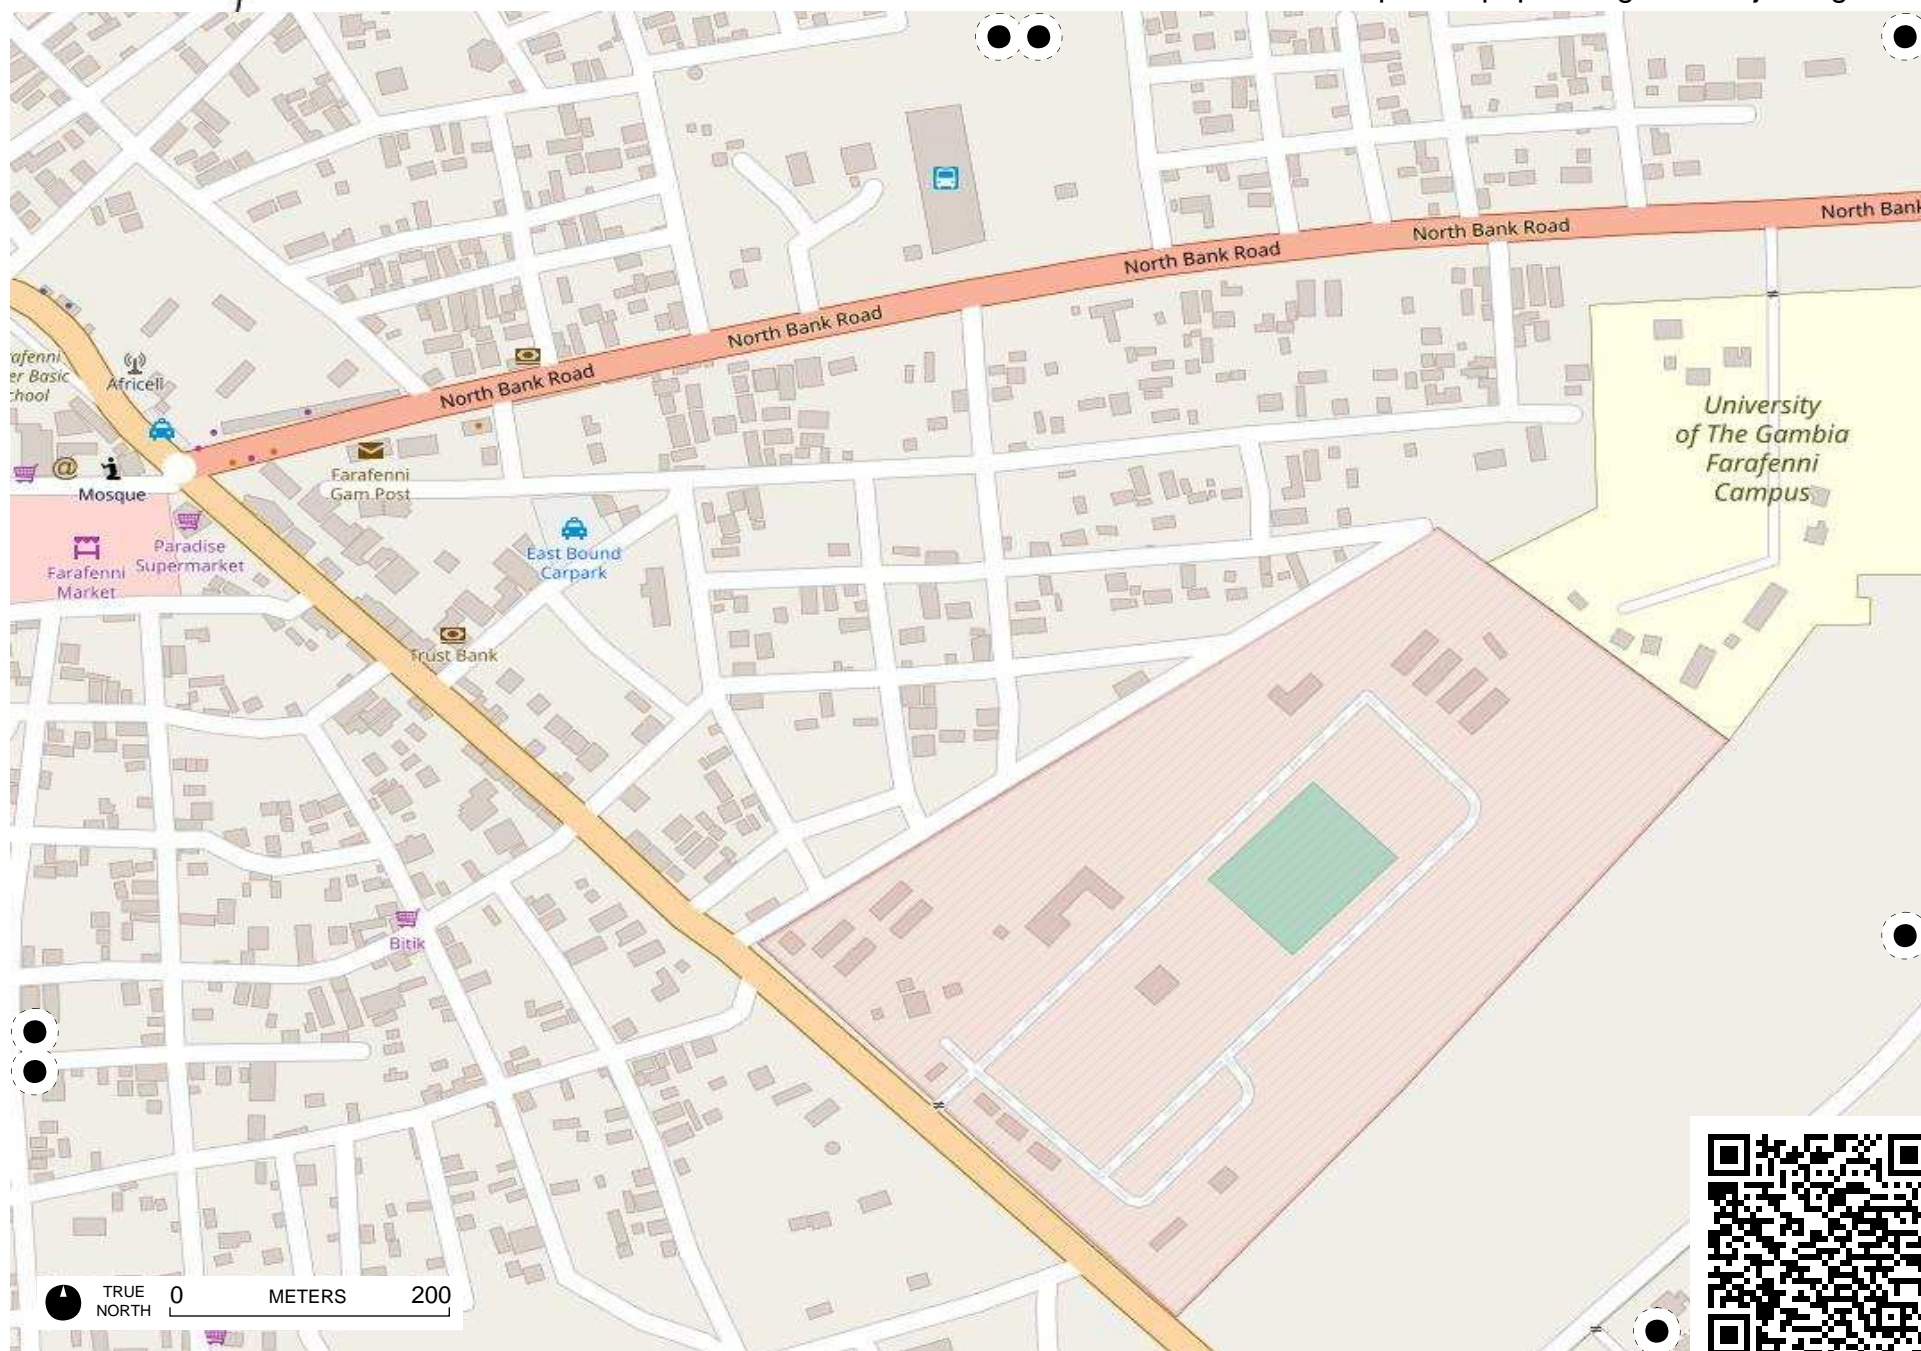

TRUE NORTH 0 KILOMETER 1

Kaolack Sénégal
Illiasa Kerewan Gambia North Bank

Field Papers

Farafenni 4x4

<http://fieldpapers.org/atlasses/js89ngd9/B1>

TRUE NORTH 0 METERS 200

TRUE NORTH 0 METERS 200

Field Papers

Farafenni 4x4

<http://fieldpapers.org/atlas/js89ngd9/B4>

TRUE NORTH 0 METERS 200