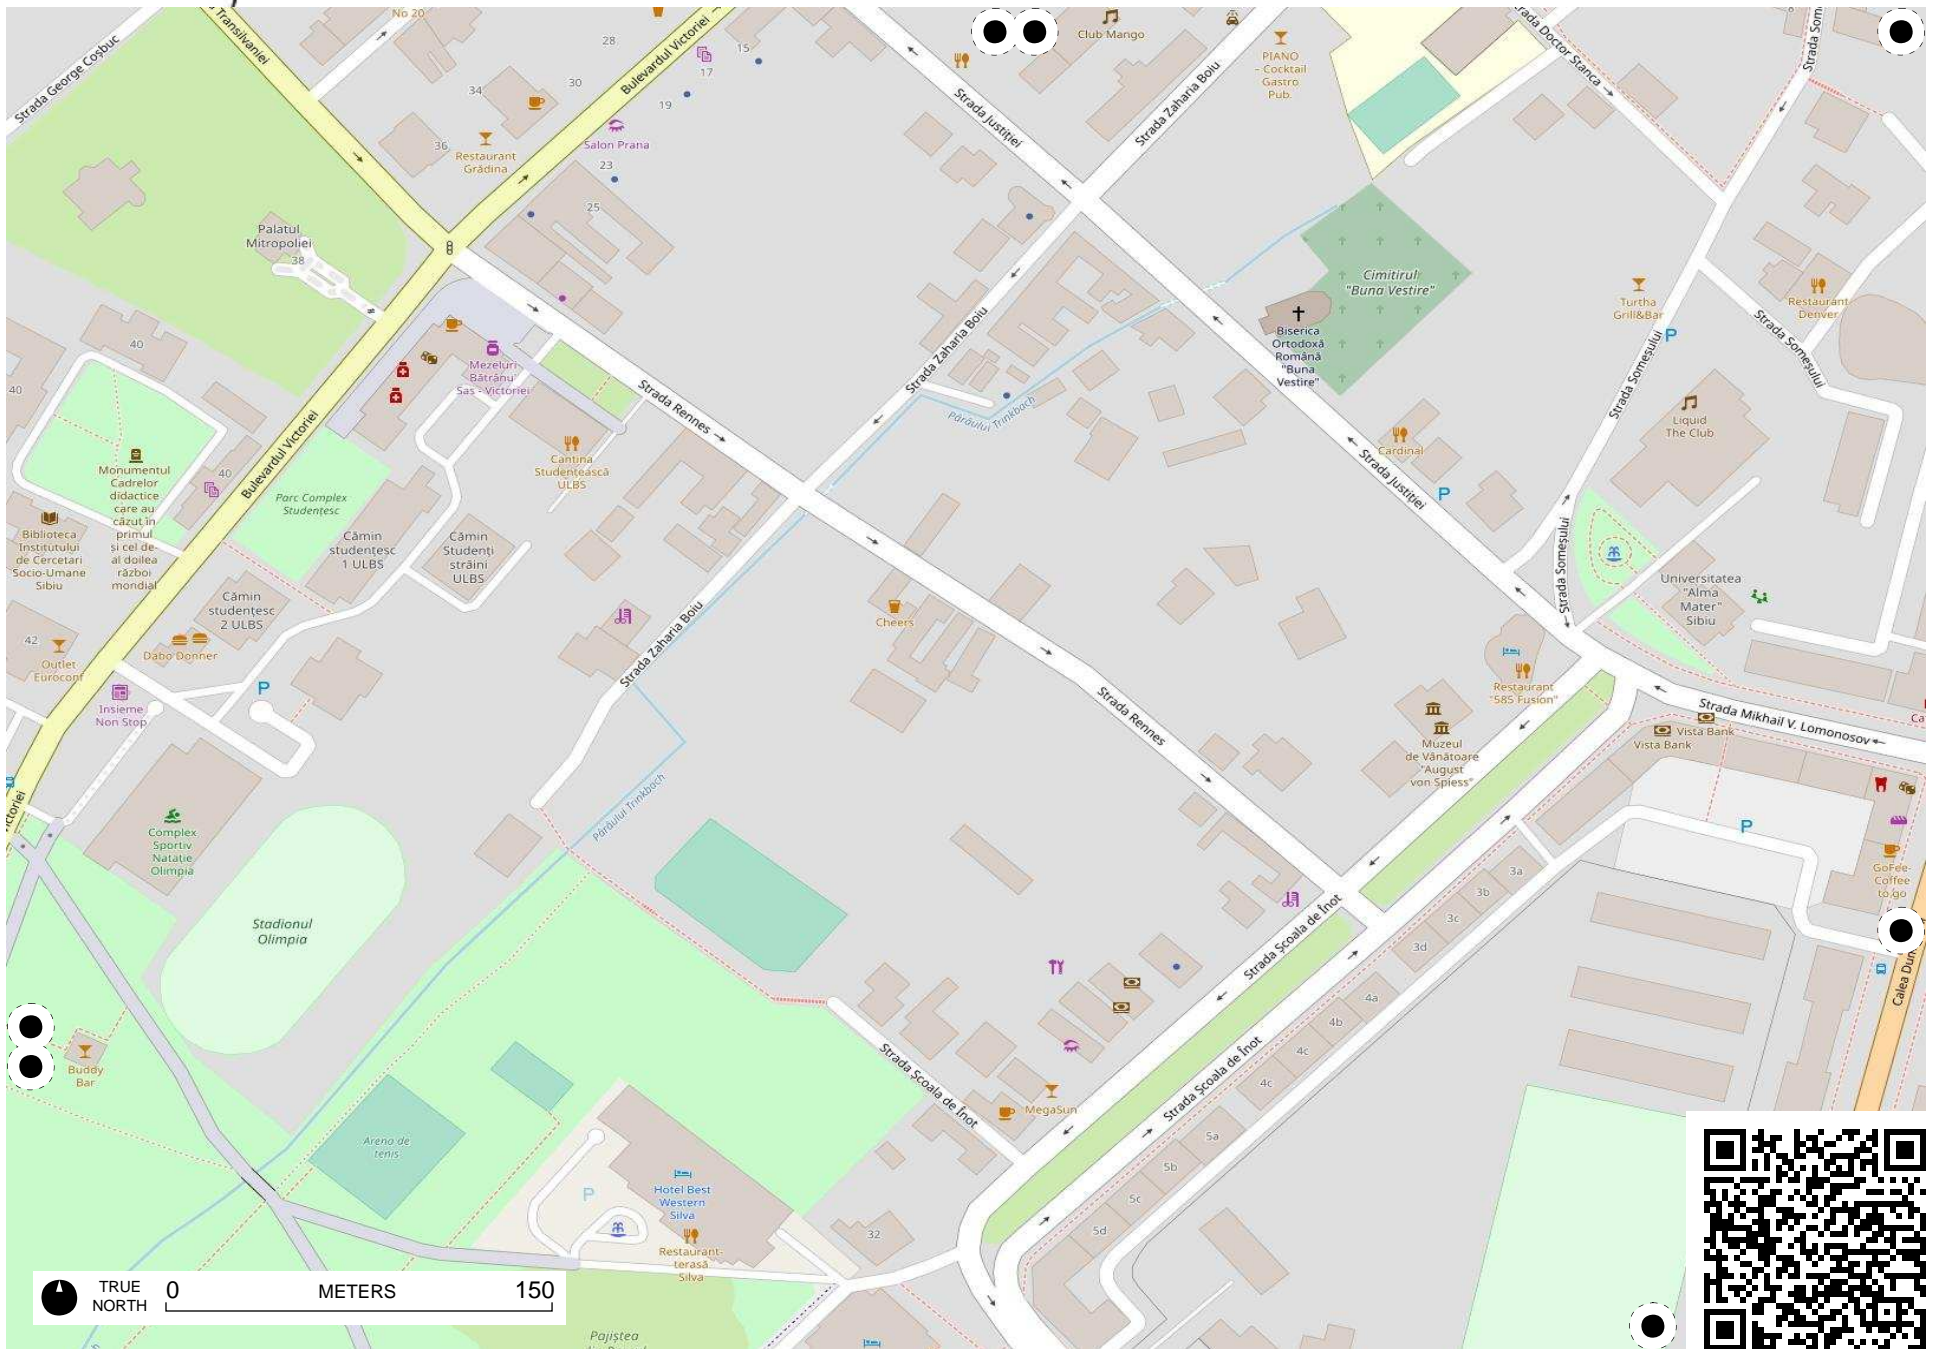

A1

A2

TRUE NORTH 0 METERS 250

Field Papers