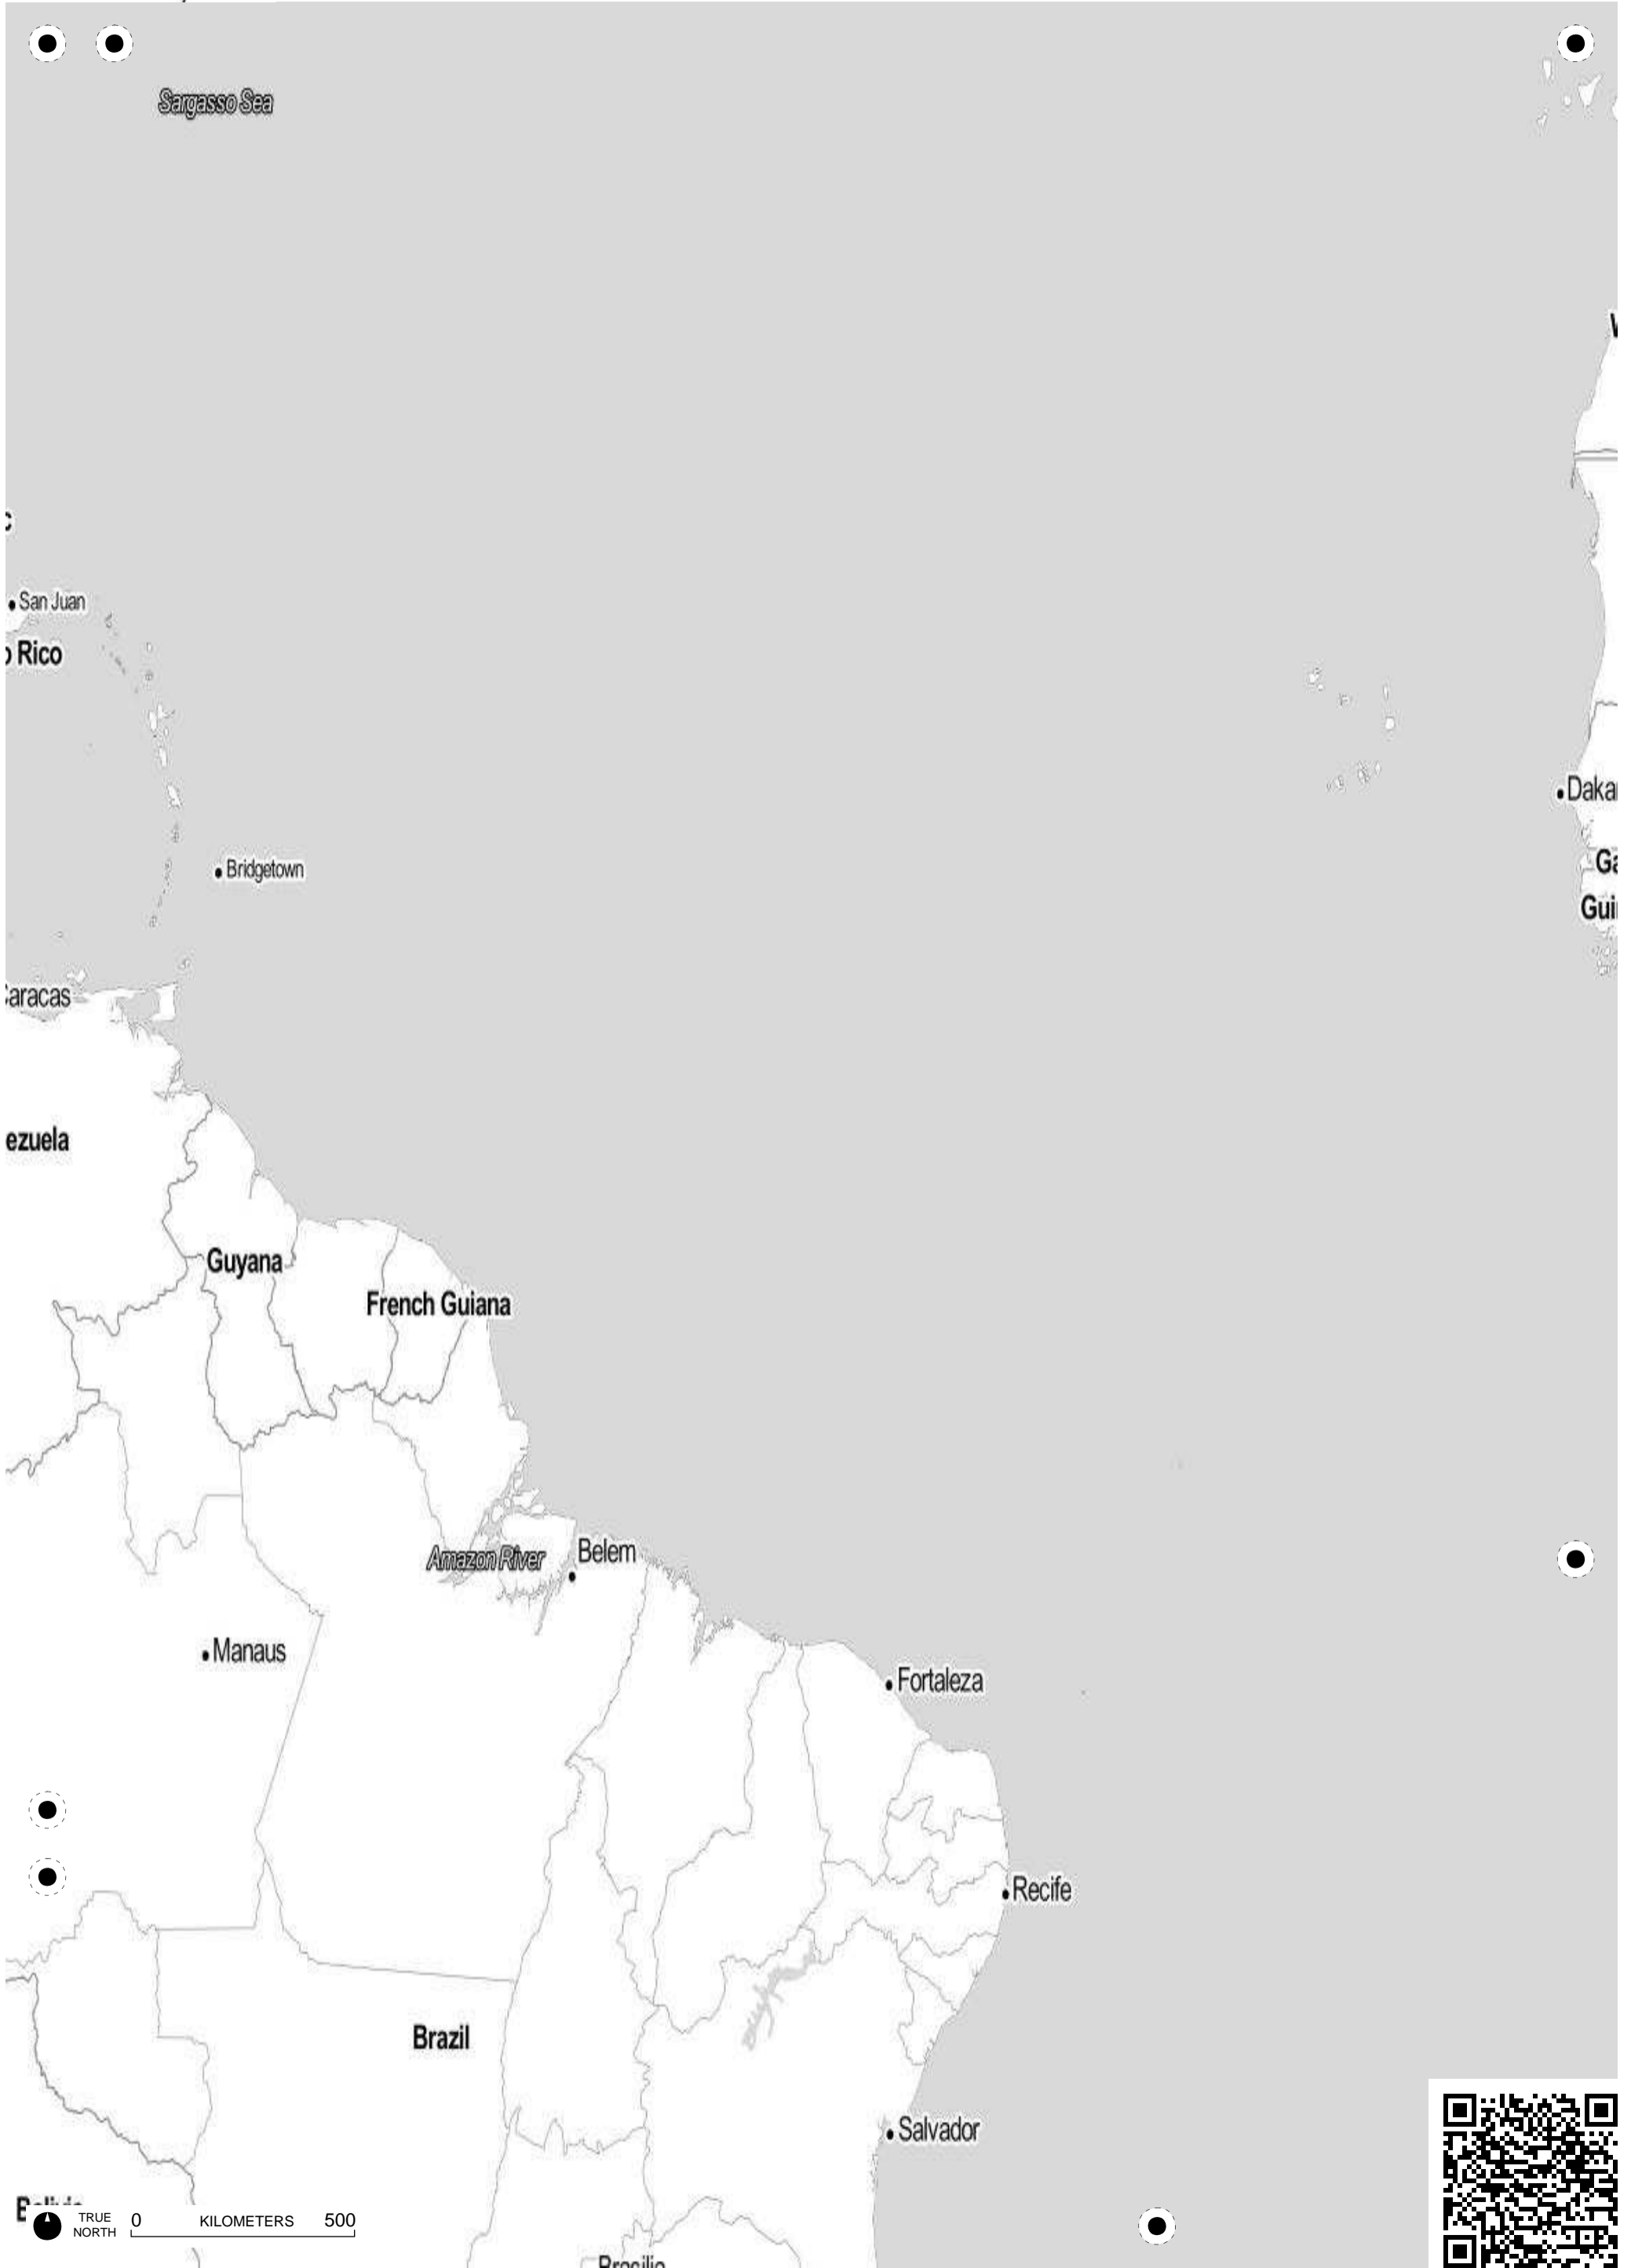

NORTH PACIFIC
OCEAN

Honolulu

HI

TRUE NORTH 0 KILOMETERS 500

SOUTH PACIFIC
OCEAN

TRUE NORTH 0 KILOMETERS 500

Madagascar

Mozambique Channel

• Antananarivo

• Port Louis

INDIAN OCEAN

TRUE NORTH 0 KILOMETERS 500

TRUE NORTH 0 KILOMETERS 500