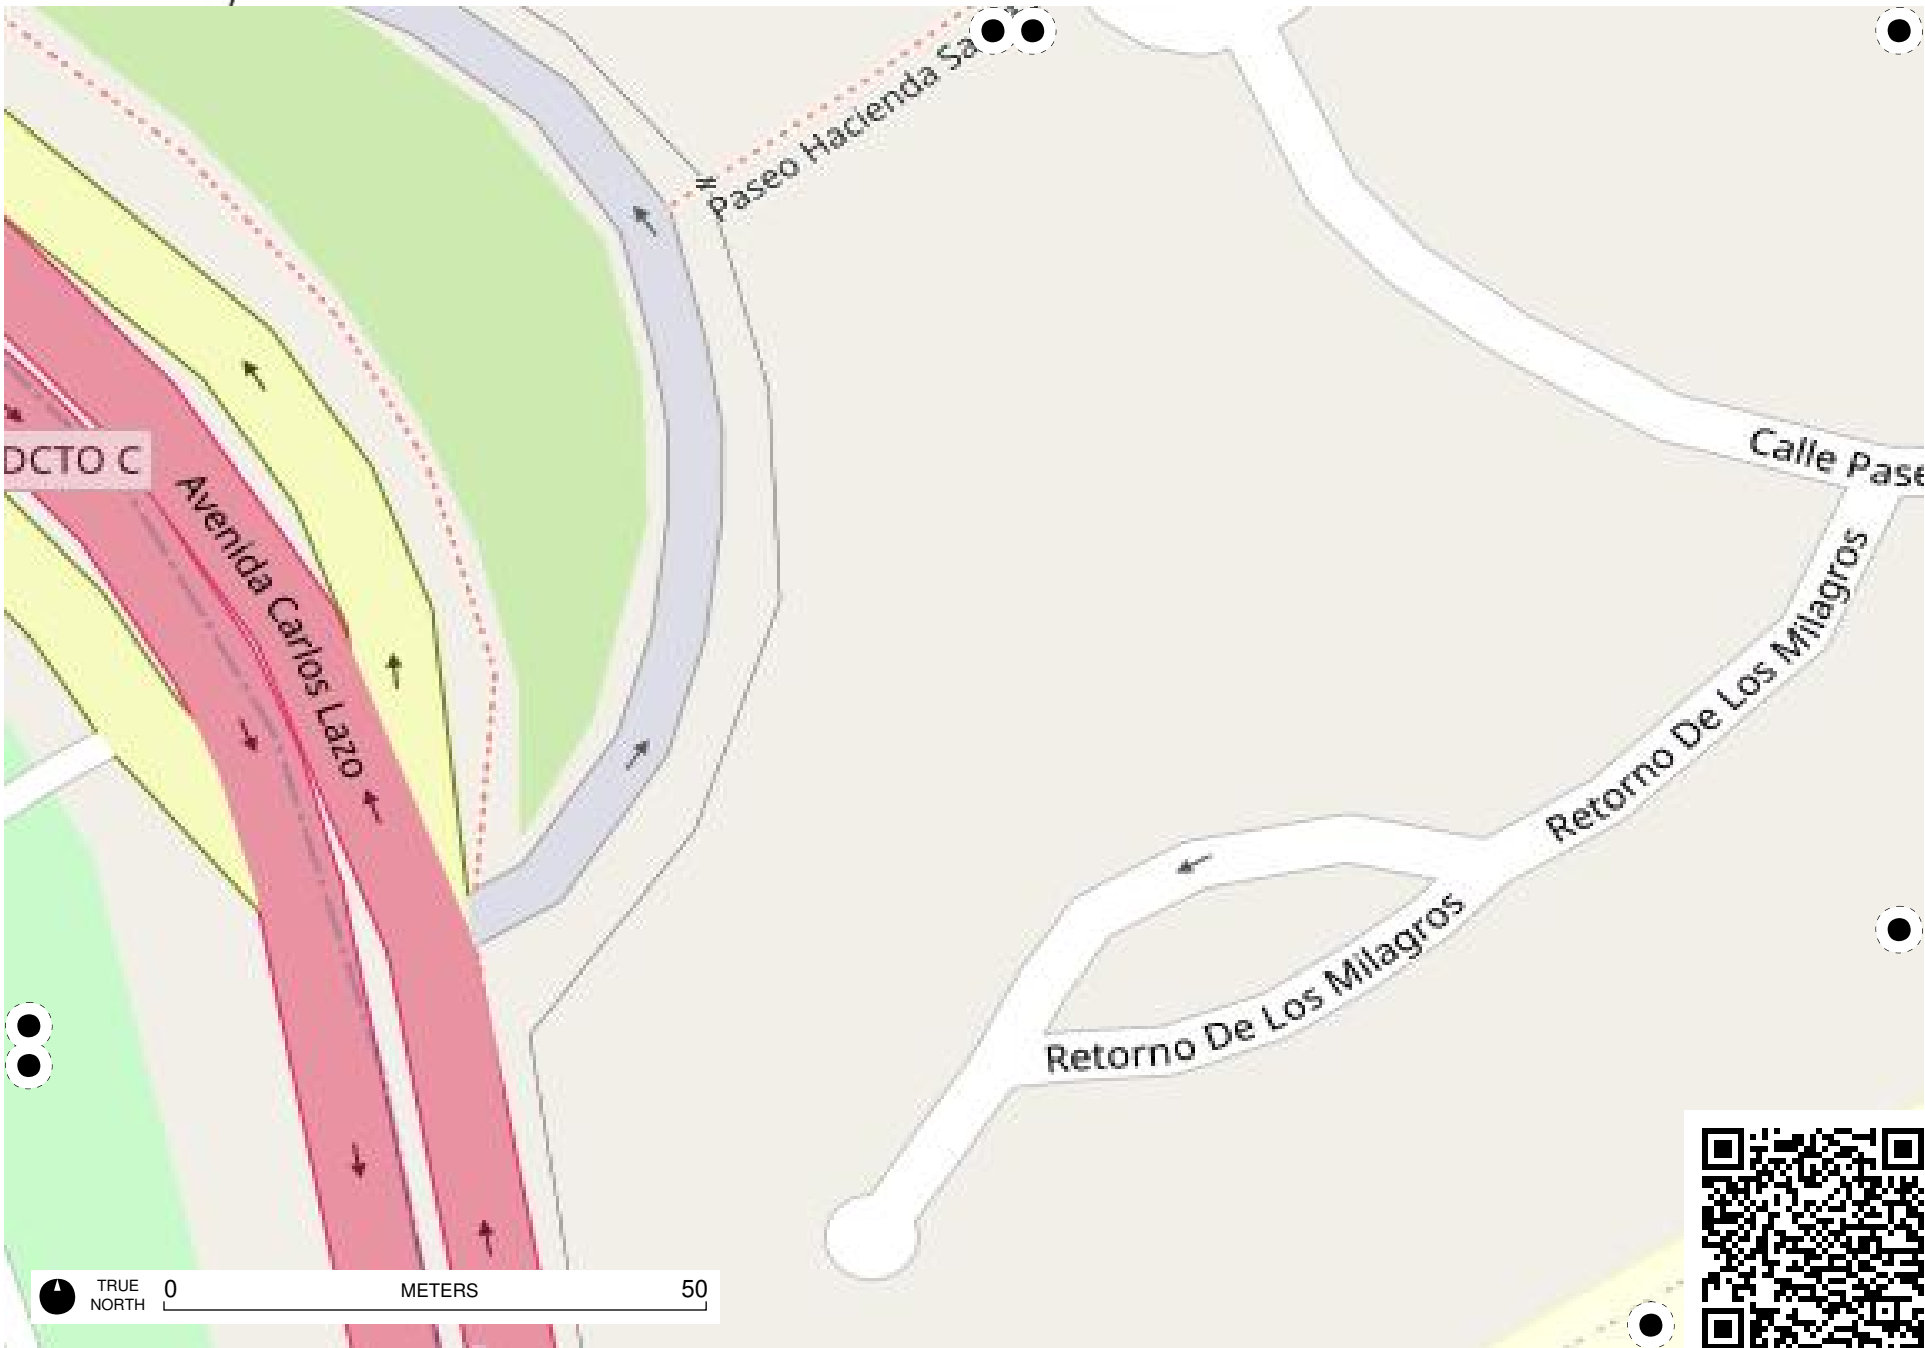

<https://fieldpapers.org/atlasses/f7psem6s/C2>

TRUE NORTH 0 METERS 50

Field Papers

SANTA FE

<https://fieldpapers.org/atlas/f7psem6s/C3>

DCTO C

Avenida Carlos Lazo

Paseo Hacienda Sa

Calle Paseo

Retorno De Los Milagros

Retorno De Los Milagros

TRUE NORTH 0 METERS 50

TRUE NORTH 0 METERS 50

Field Papers

SANTA FE

<https://fieldpapers.org/atlasses/f7psem6s/D2>