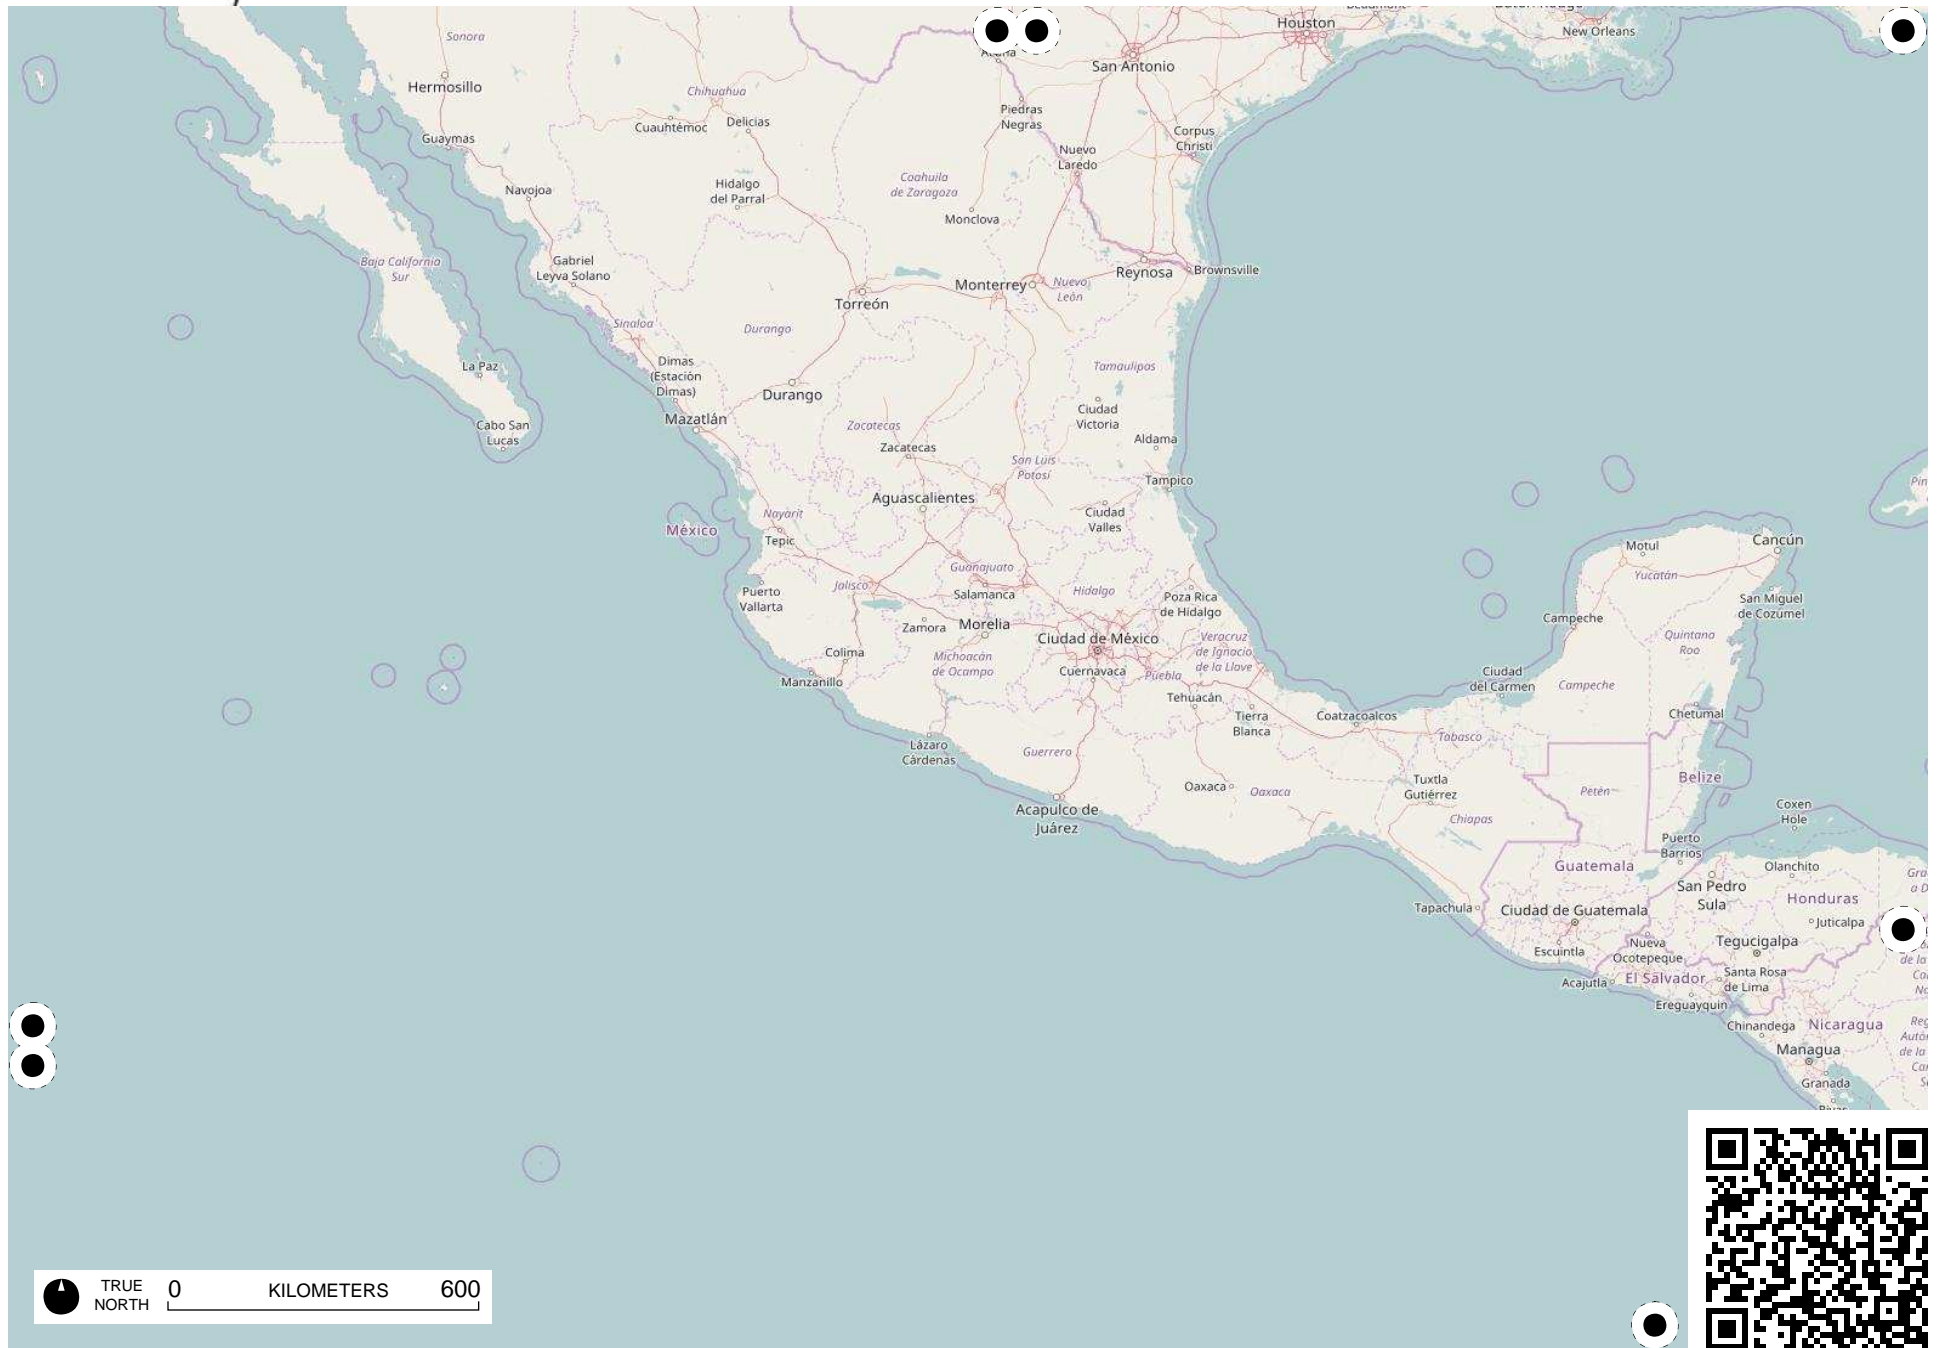

TRUE NORTH 0 KILOMETERS 600

TRUE NORTH 0 KILOMETERS 600

TRUE NORTH 0 KILOMETERS 600

Field Papers

SAN PABLO HEREDIA

<http://fieldpapers.org/atlas/akmotv19/B1>

TRUE NORTH 0 KILOMETERS 600

TRUE NORTH 0 KILOMETERS 600

TRUE NORTH 0 KILOMETERS 600

TRUE NORTH 0 KILOMETERS 600

Field Papers

SAN PABLO HEREDIA

<http://fieldpapers.org/atlasses/akmotv19/D1>

Field Papers

SAN PABLO HEREDIA

<http://fieldpapers.org/atlasses/akmotv19/D2>

Hanga
Roa

TRUE NORTH 0 KILOMETERS 600

Field Papers

SAN PABLO HEREDIA

<http://fieldpapers.org/atlasses/akmotv19/D4>

TRUE NORTH 0 KILOMETERS 600