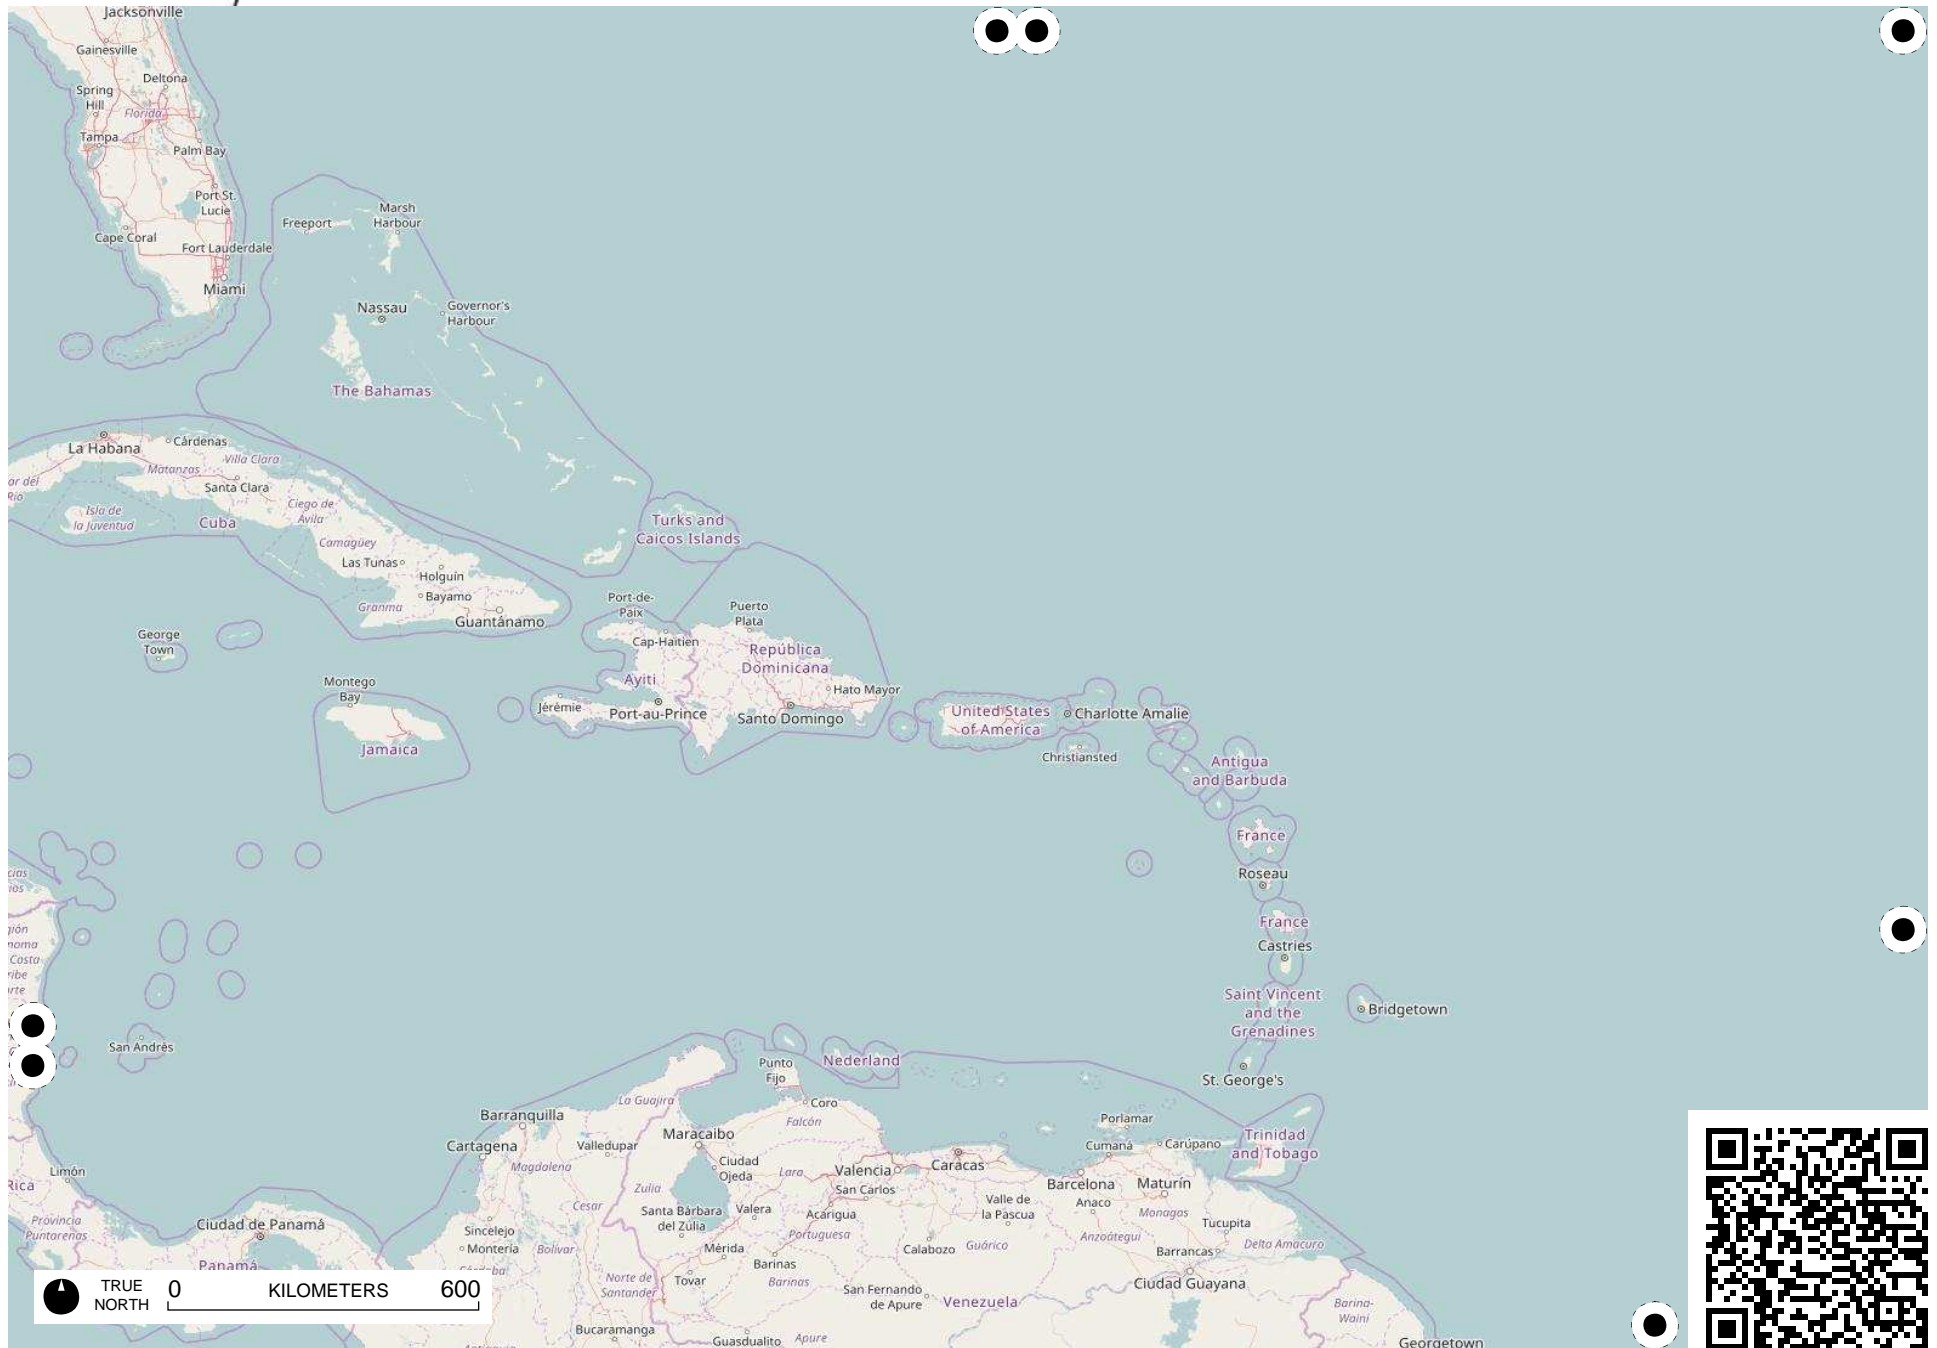

TRUE NORTH 0 KILOMETERS 600

TRUE NORTH 0 KILOMETERS 600

TRUE NORTH 0 KILOMETERS 600

Field Papers

SAN PABLO HEREDIA

<http://fieldpapers.org/atlas/akmotv19/B1>

TRUE NORTH 0 KILOMETERS 600

TRUE NORTH 0 KILOMETERS 600

TRUE NORTH 0 KILOMETERS 600

TRUE NORTH 0 KILOMETERS 600

Field Papers

SAN PABLO HEREDIA

<http://fieldpapers.org/atlasses/akmotv19/D1>

Field Papers

SAN PABLO HEREDIA

<http://fieldpapers.org/atlasses/akmotv19/D2>

Hanga
Roa

TRUE NORTH 0 KILOMETERS 600

Field Papers

SAN PABLO HEREDIA

<http://fieldpapers.org/atlasses/akmotv19/D4>

TRUE NORTH 0 KILOMETERS 600