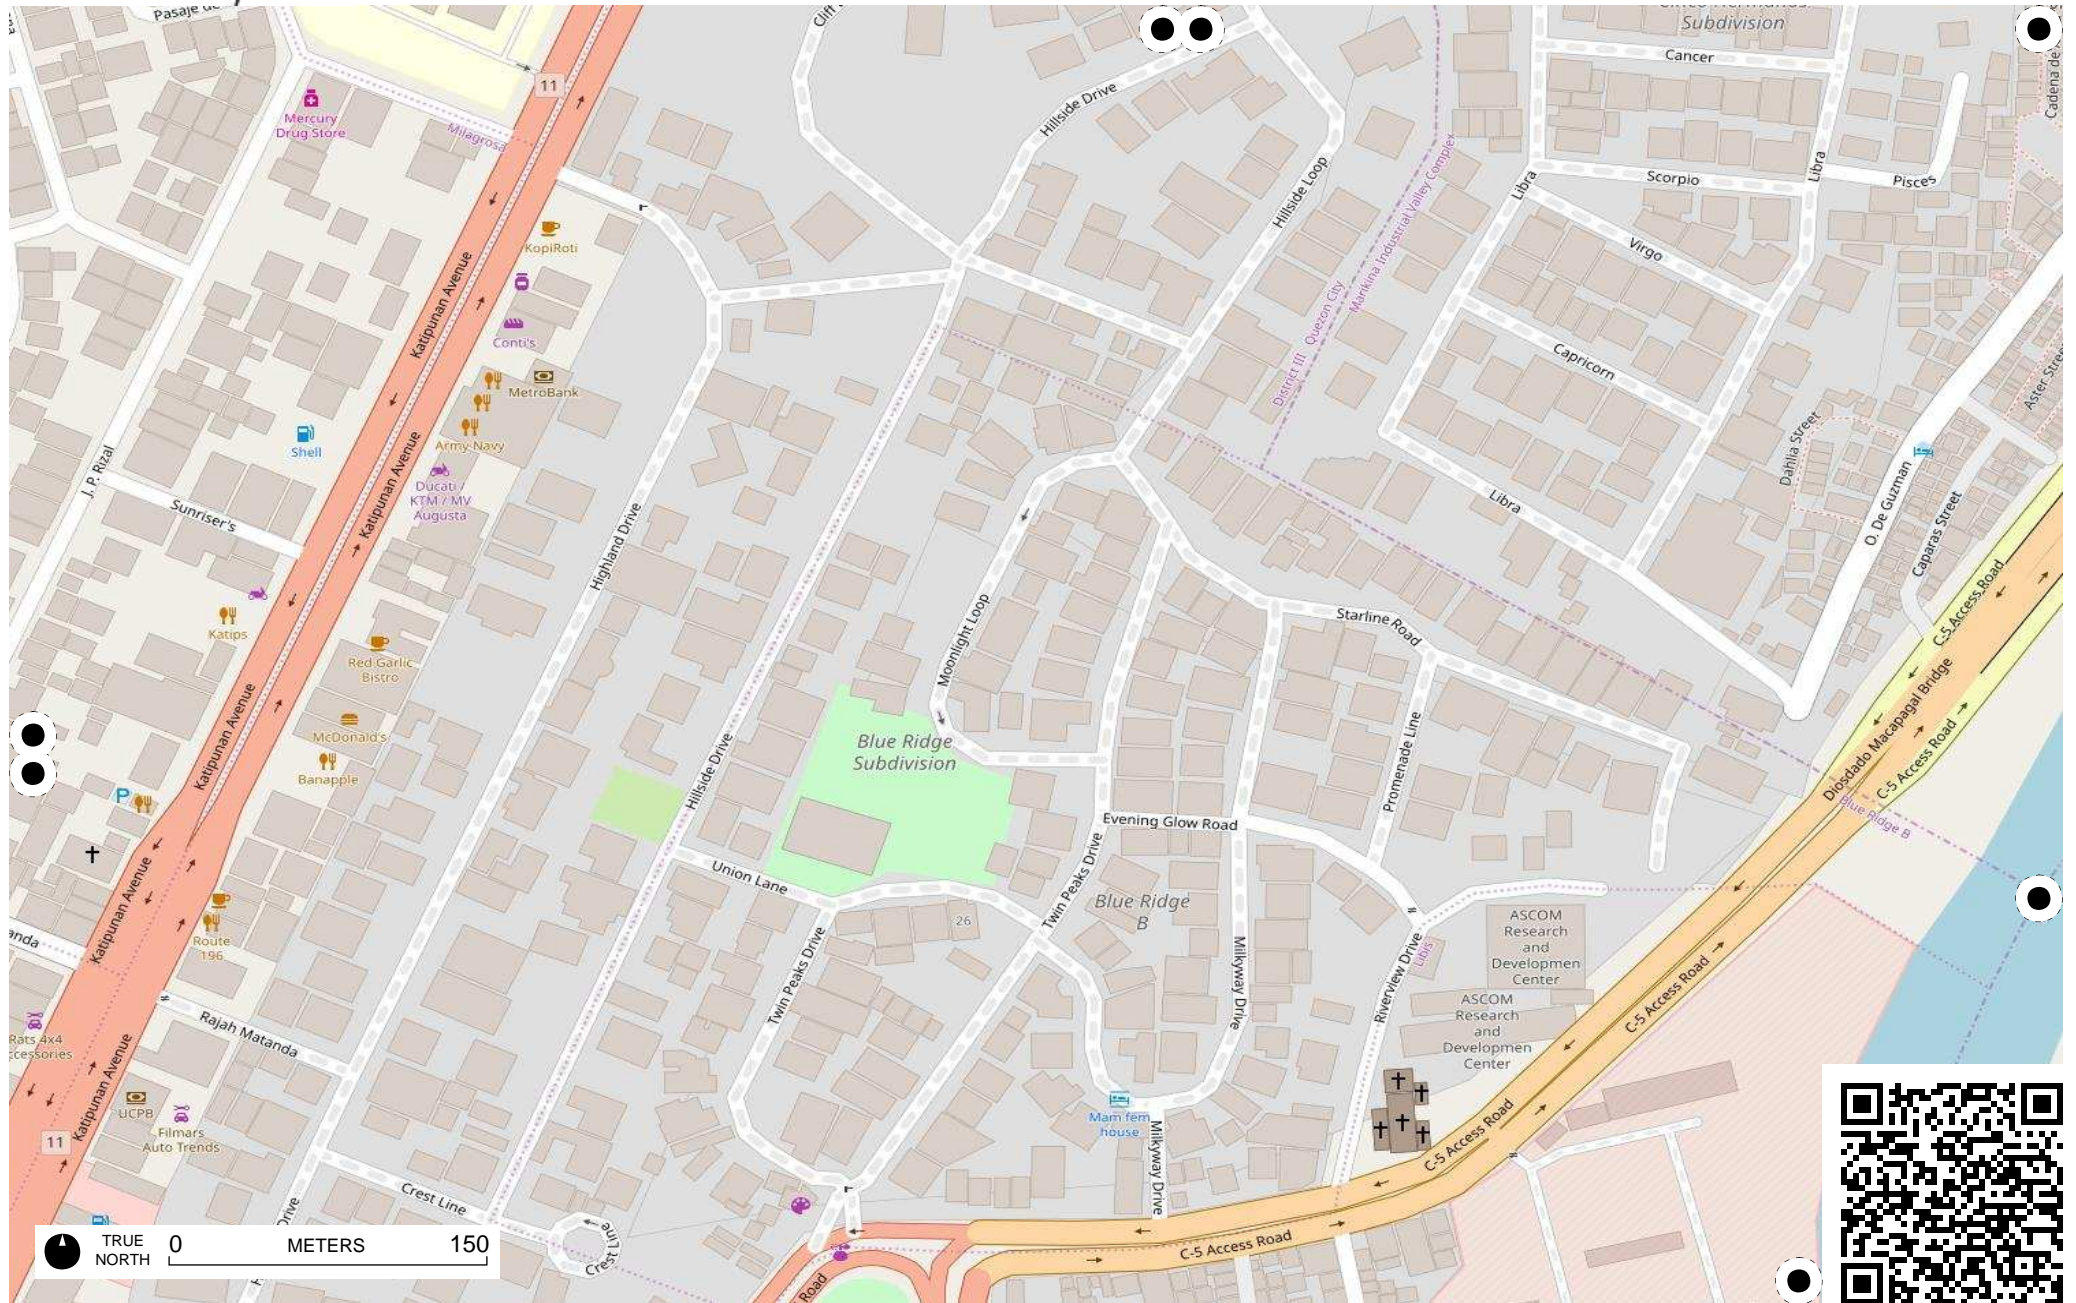

TRUE NORTH 0 METERS 150

TRUE NORTH 0 METERS 150

IDS Logistics

# Field Papers

Bagumbayan

<http://fieldpapers.org/atlas/910y3bwy/E5>