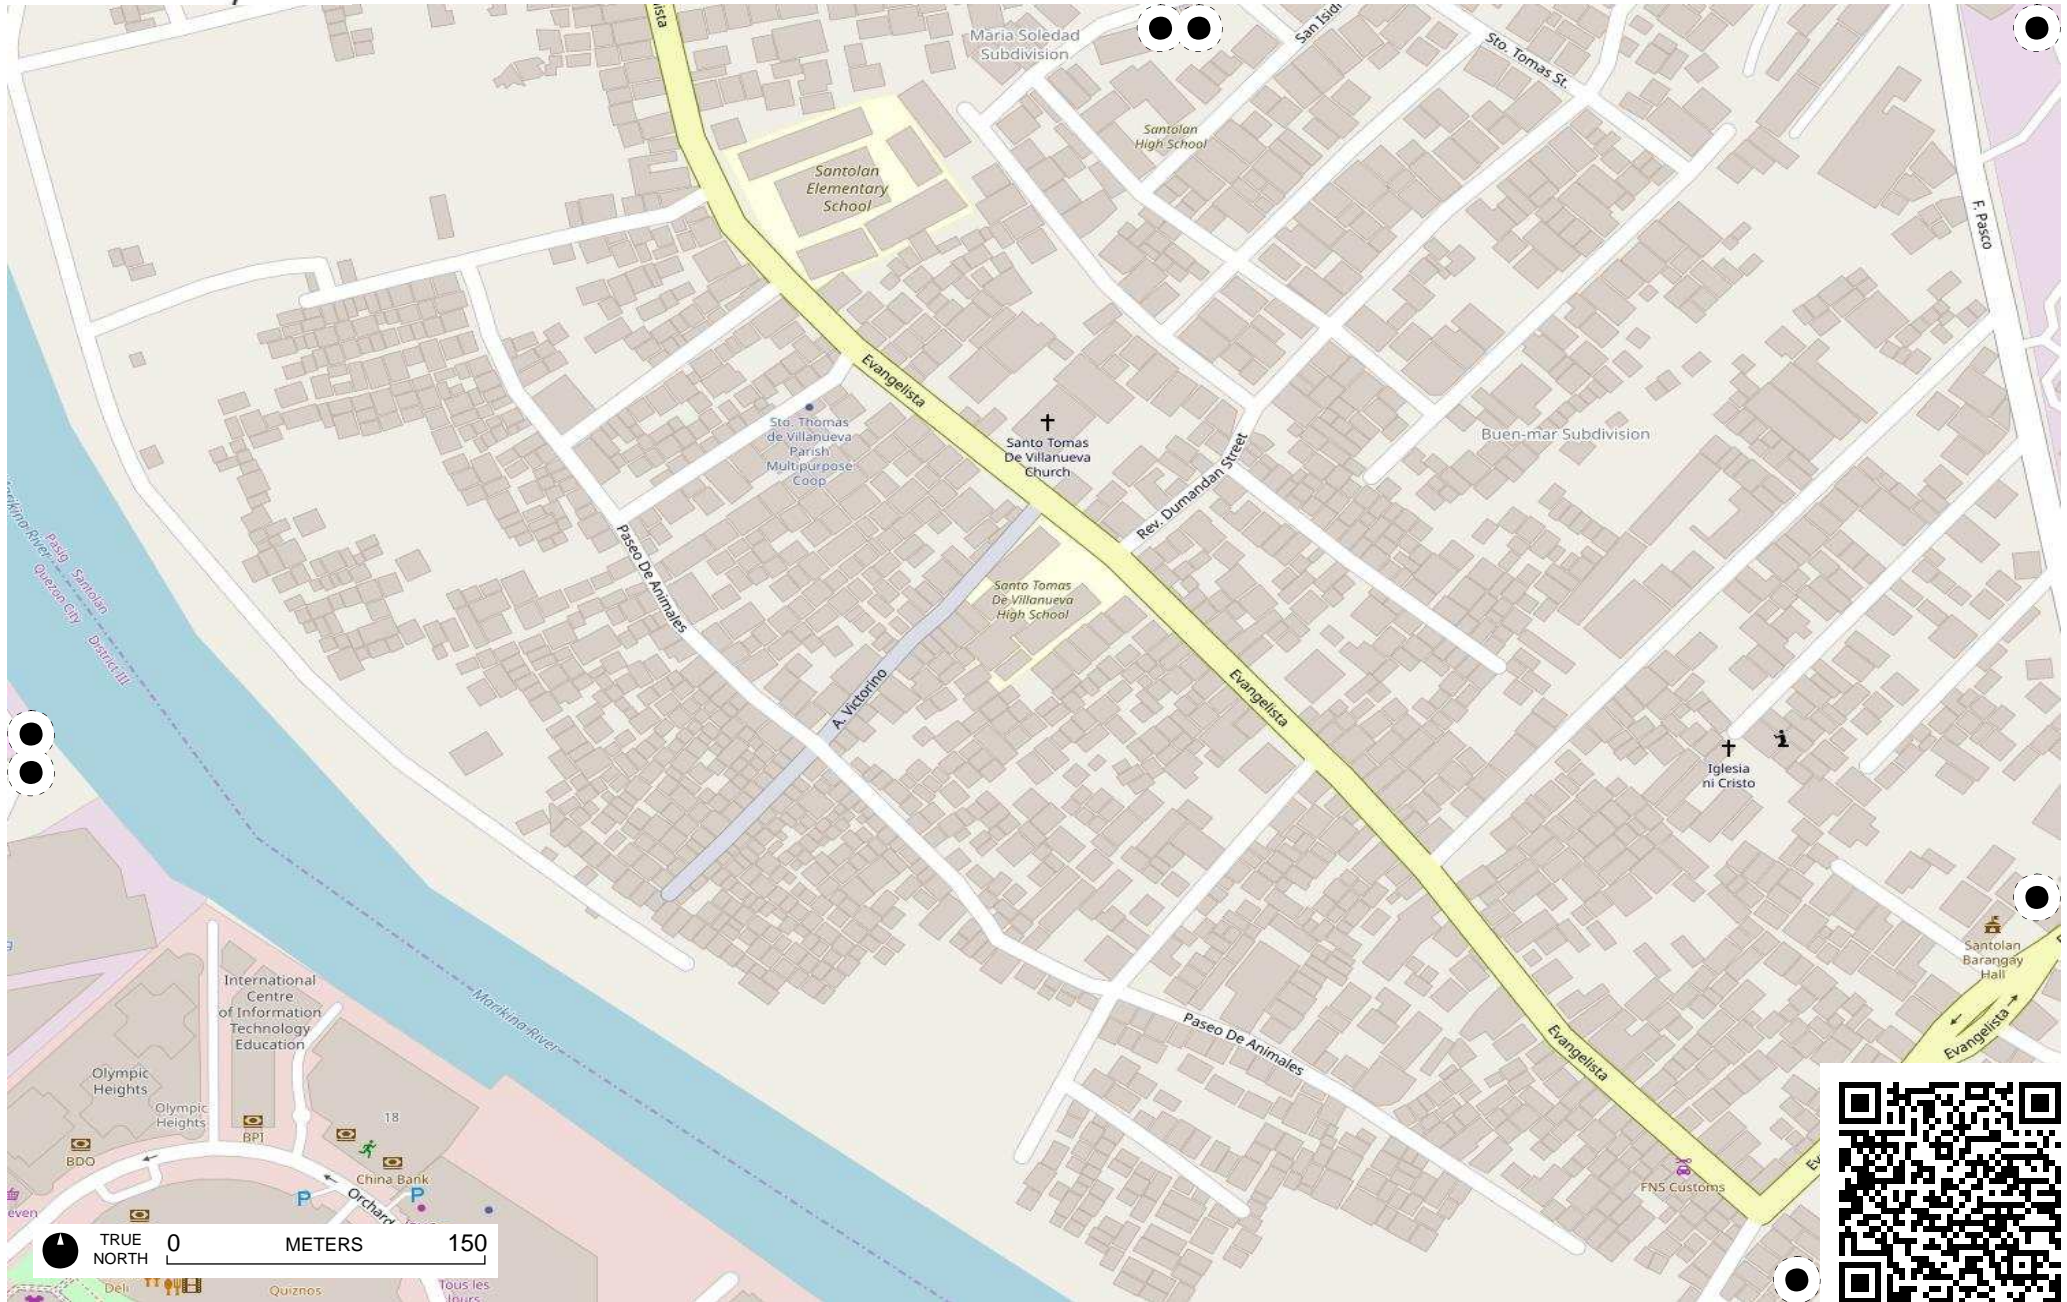

TRUE NORTH 0 METERS 150

TRUE NORTH 0 METERS 150

IDS Logistics

# Field Papers

Bagumbayan

<http://fieldpapers.org/atlas/910y3bwy/E5>