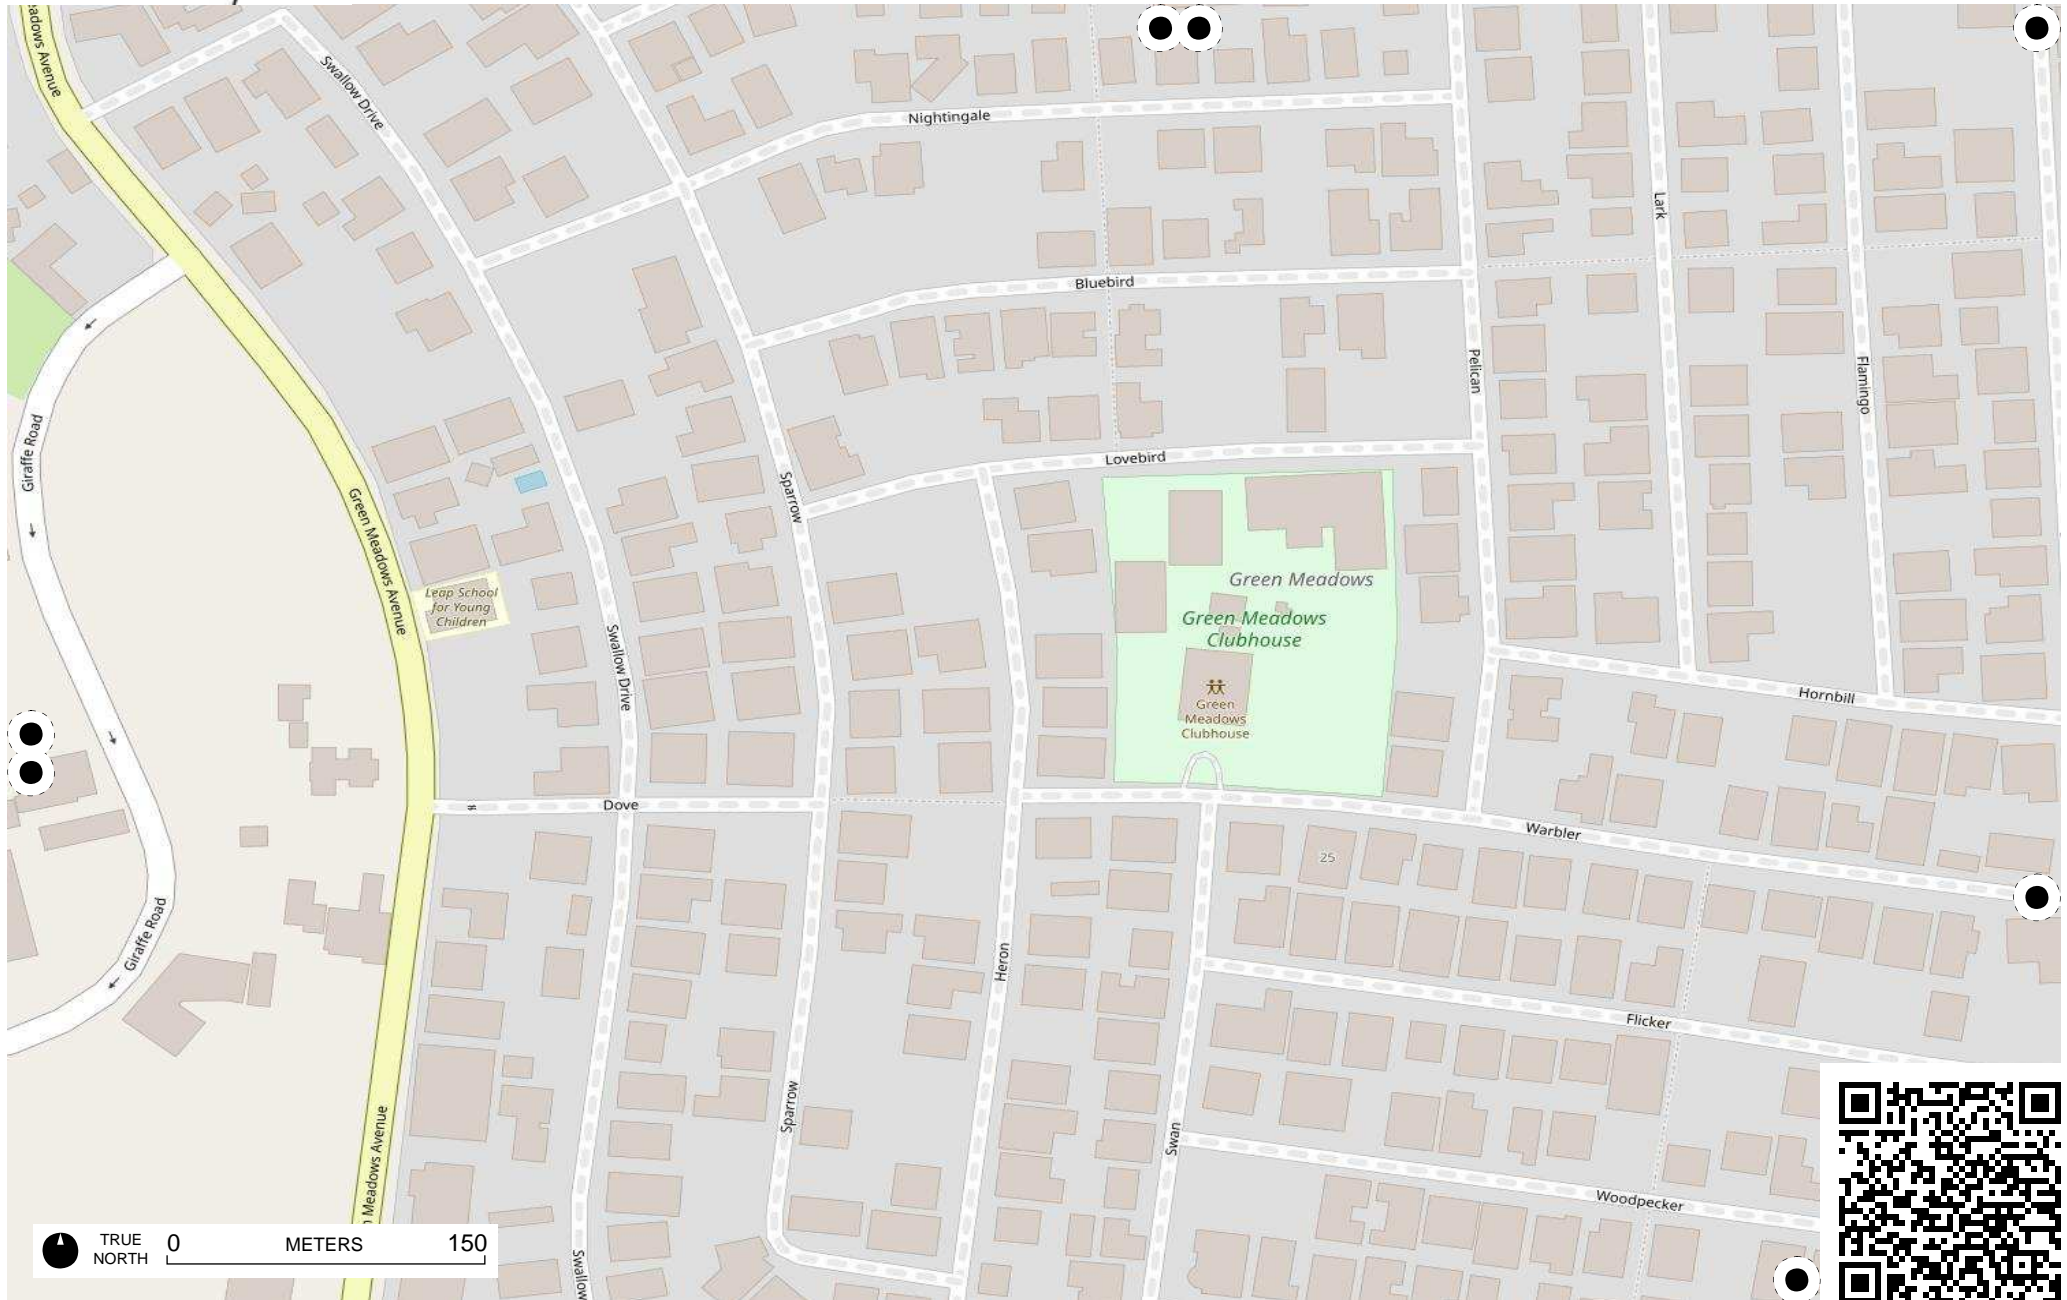

TRUE NORTH 0 METERS 150

TRUE NORTH 0 METERS 150

IDS Logistics

# Field Papers

Bagumbayan

<http://fieldpapers.org/atlas/910y3bwy/E5>