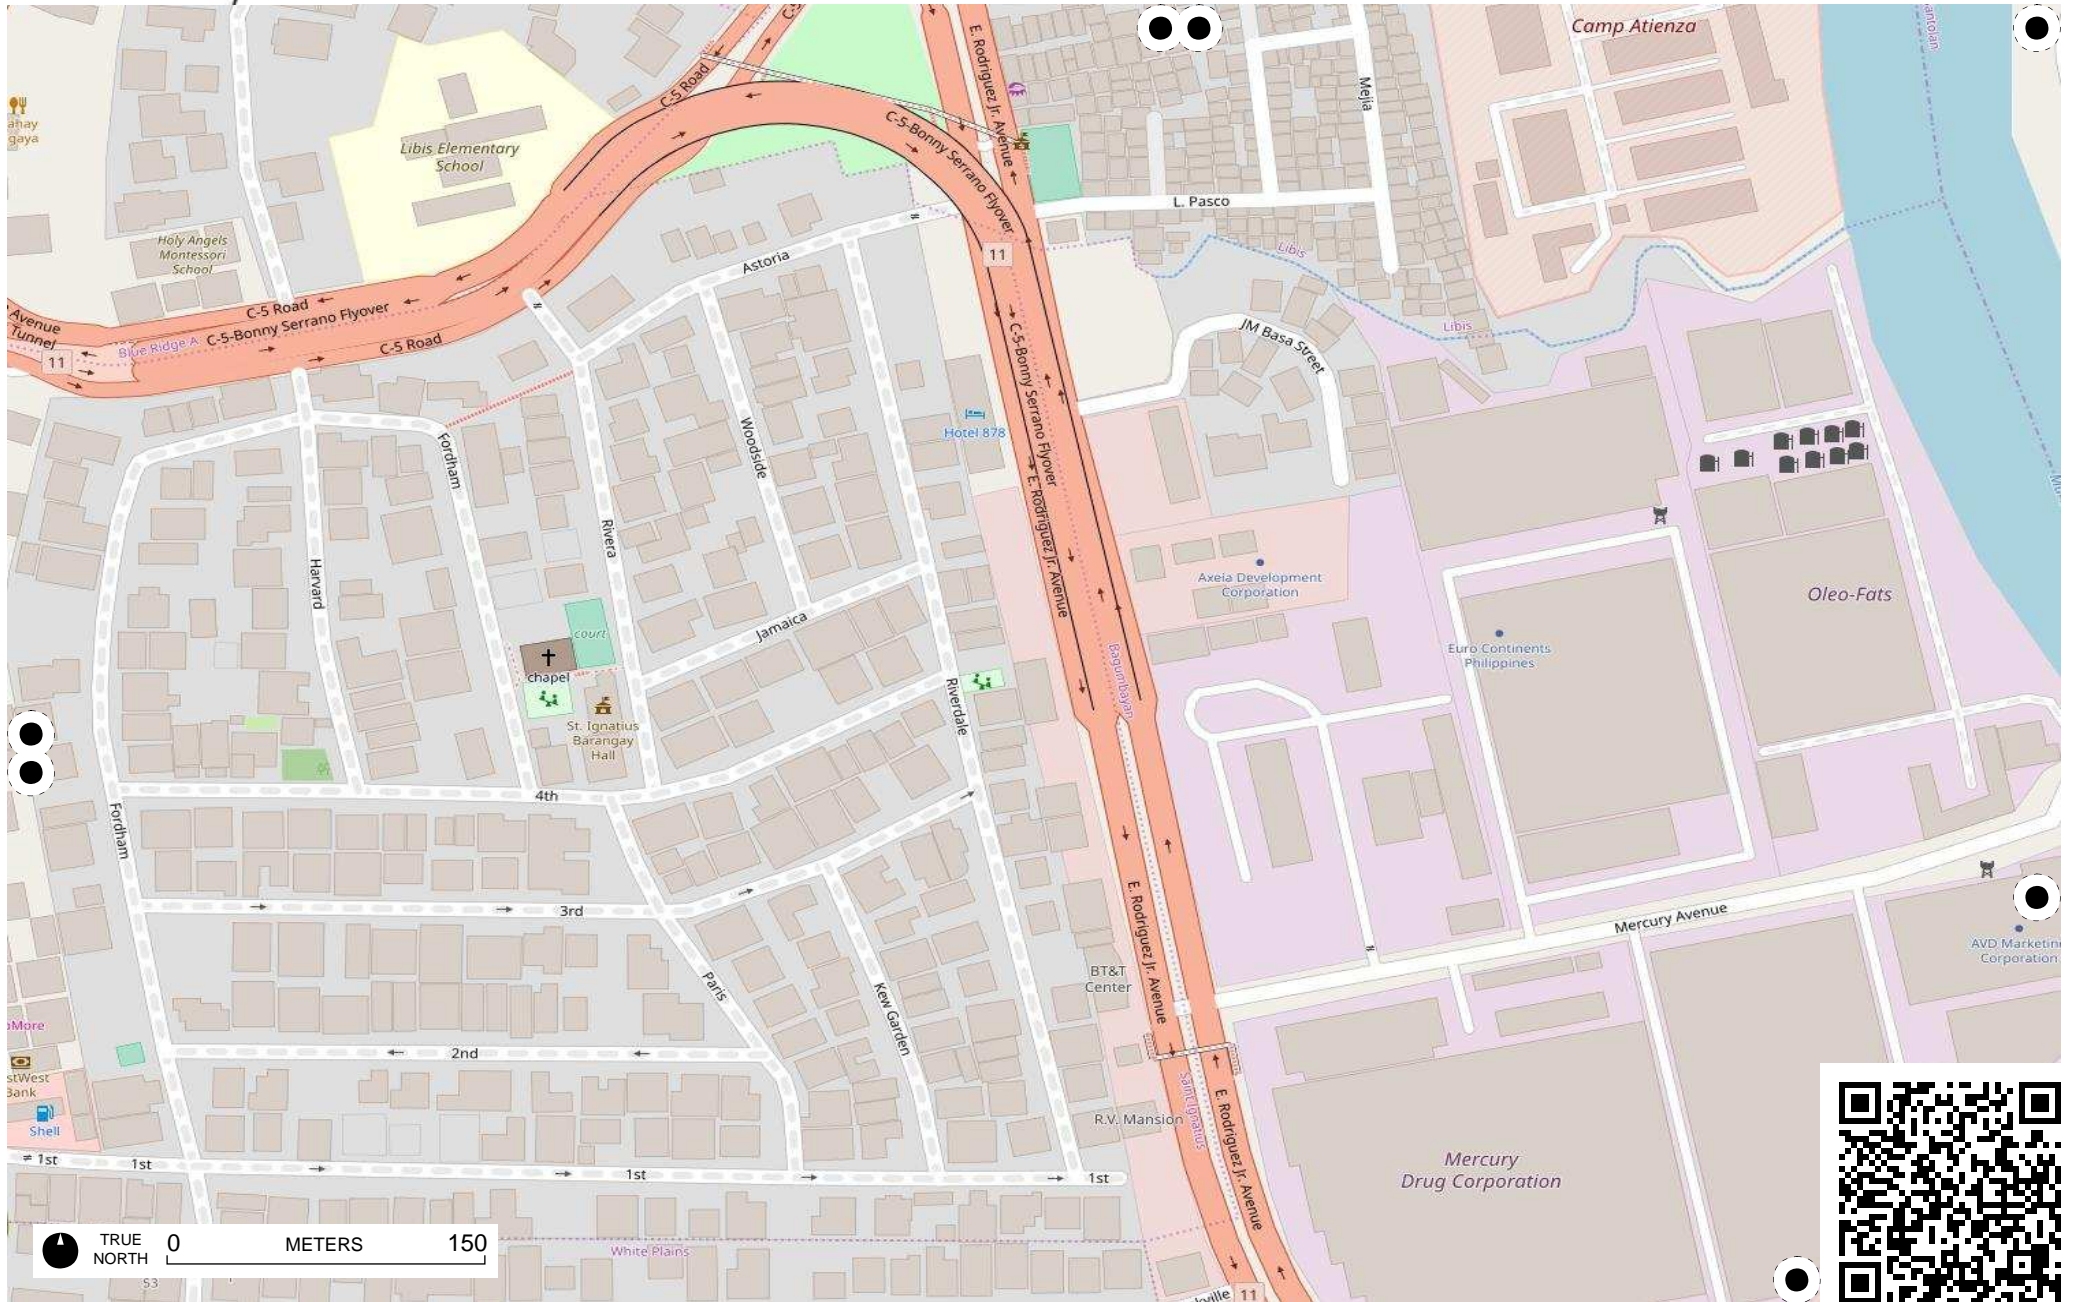

TRUE NORTH 0 METERS 150

TRUE NORTH 0 METERS 150

IDS Logistics

# Field Papers

Bagumbayan

<http://fieldpapers.org/atlas/910y3bwy/E5>