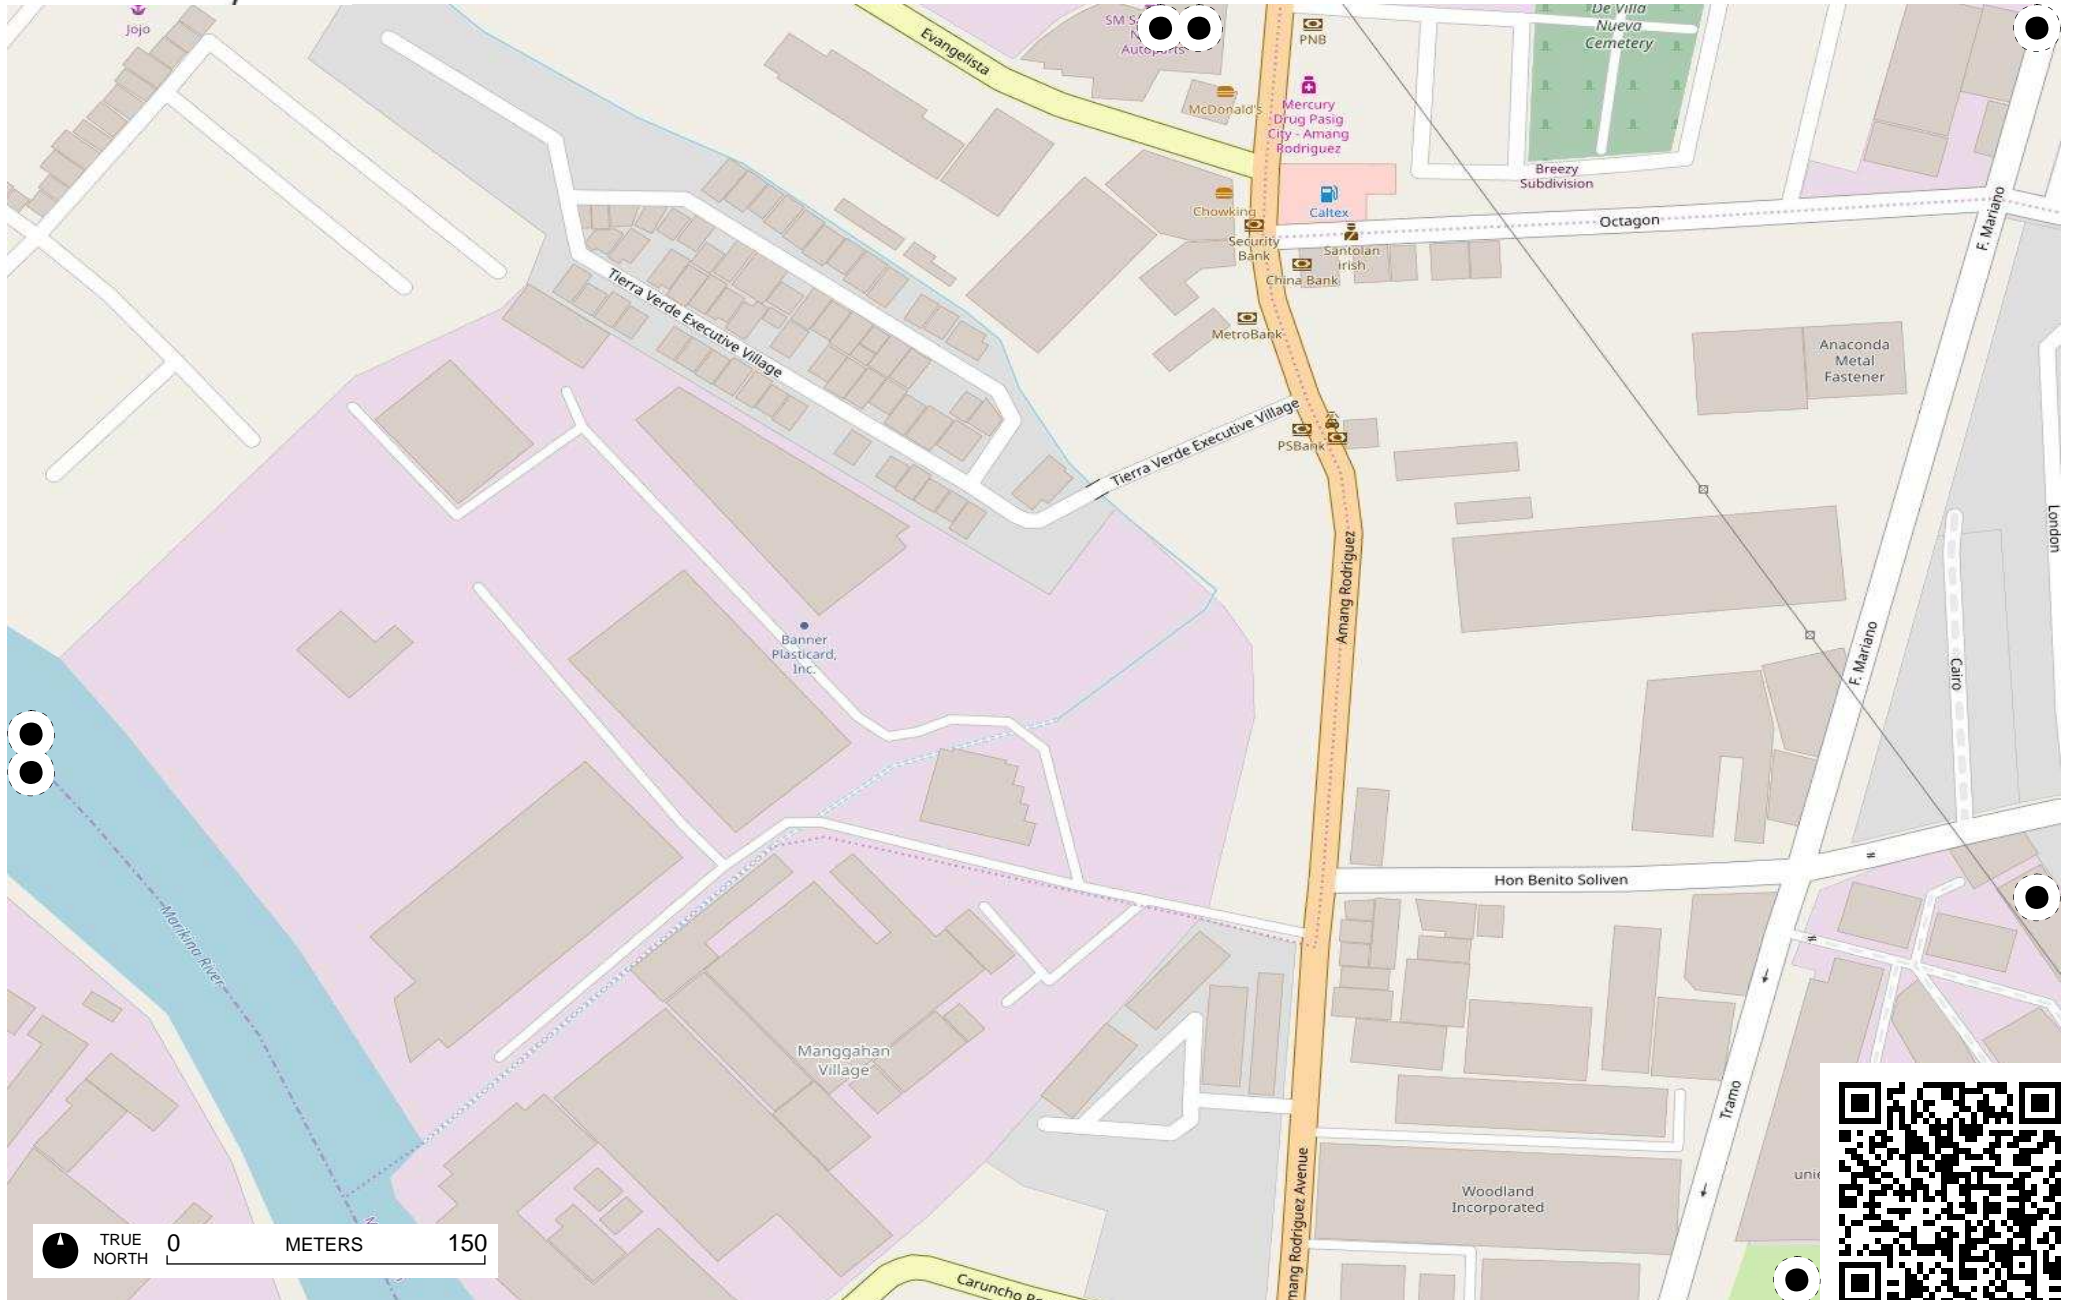

TRUE NORTH 0 METERS 150

TRUE NORTH 0 METERS 150

IDS Logistics

# Field Papers

Bagumbayan

<http://fieldpapers.org/atlas/910y3bwy/E5>