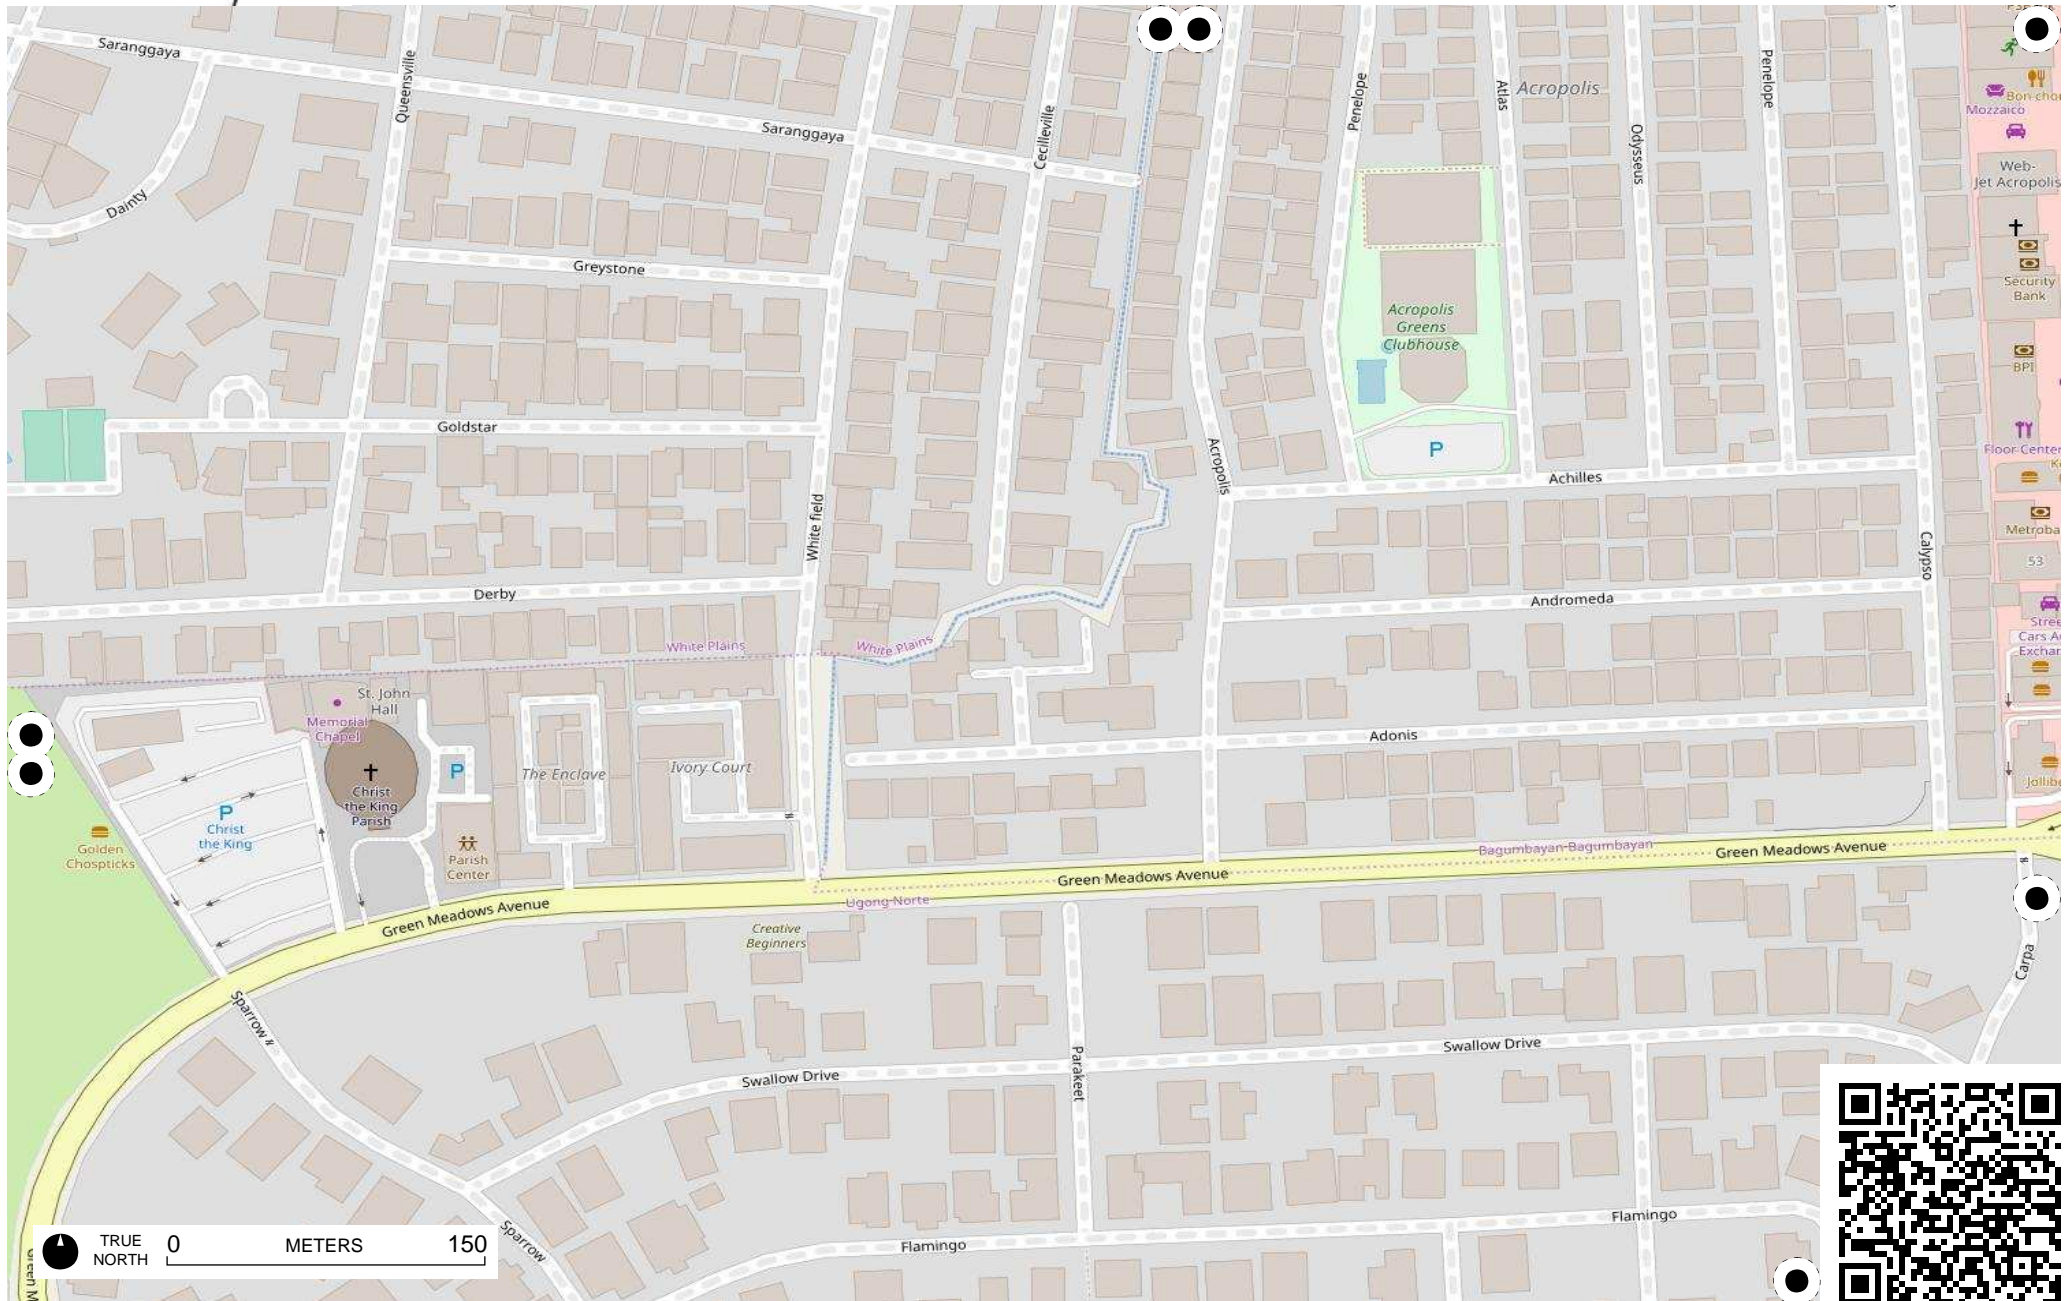

TRUE NORTH 0 METERS 150

TRUE NORTH 0 METERS 150

IDS Logistics

# Field Papers

Bagumbayan

<http://fieldpapers.org/atlas/910y3bwy/E5>