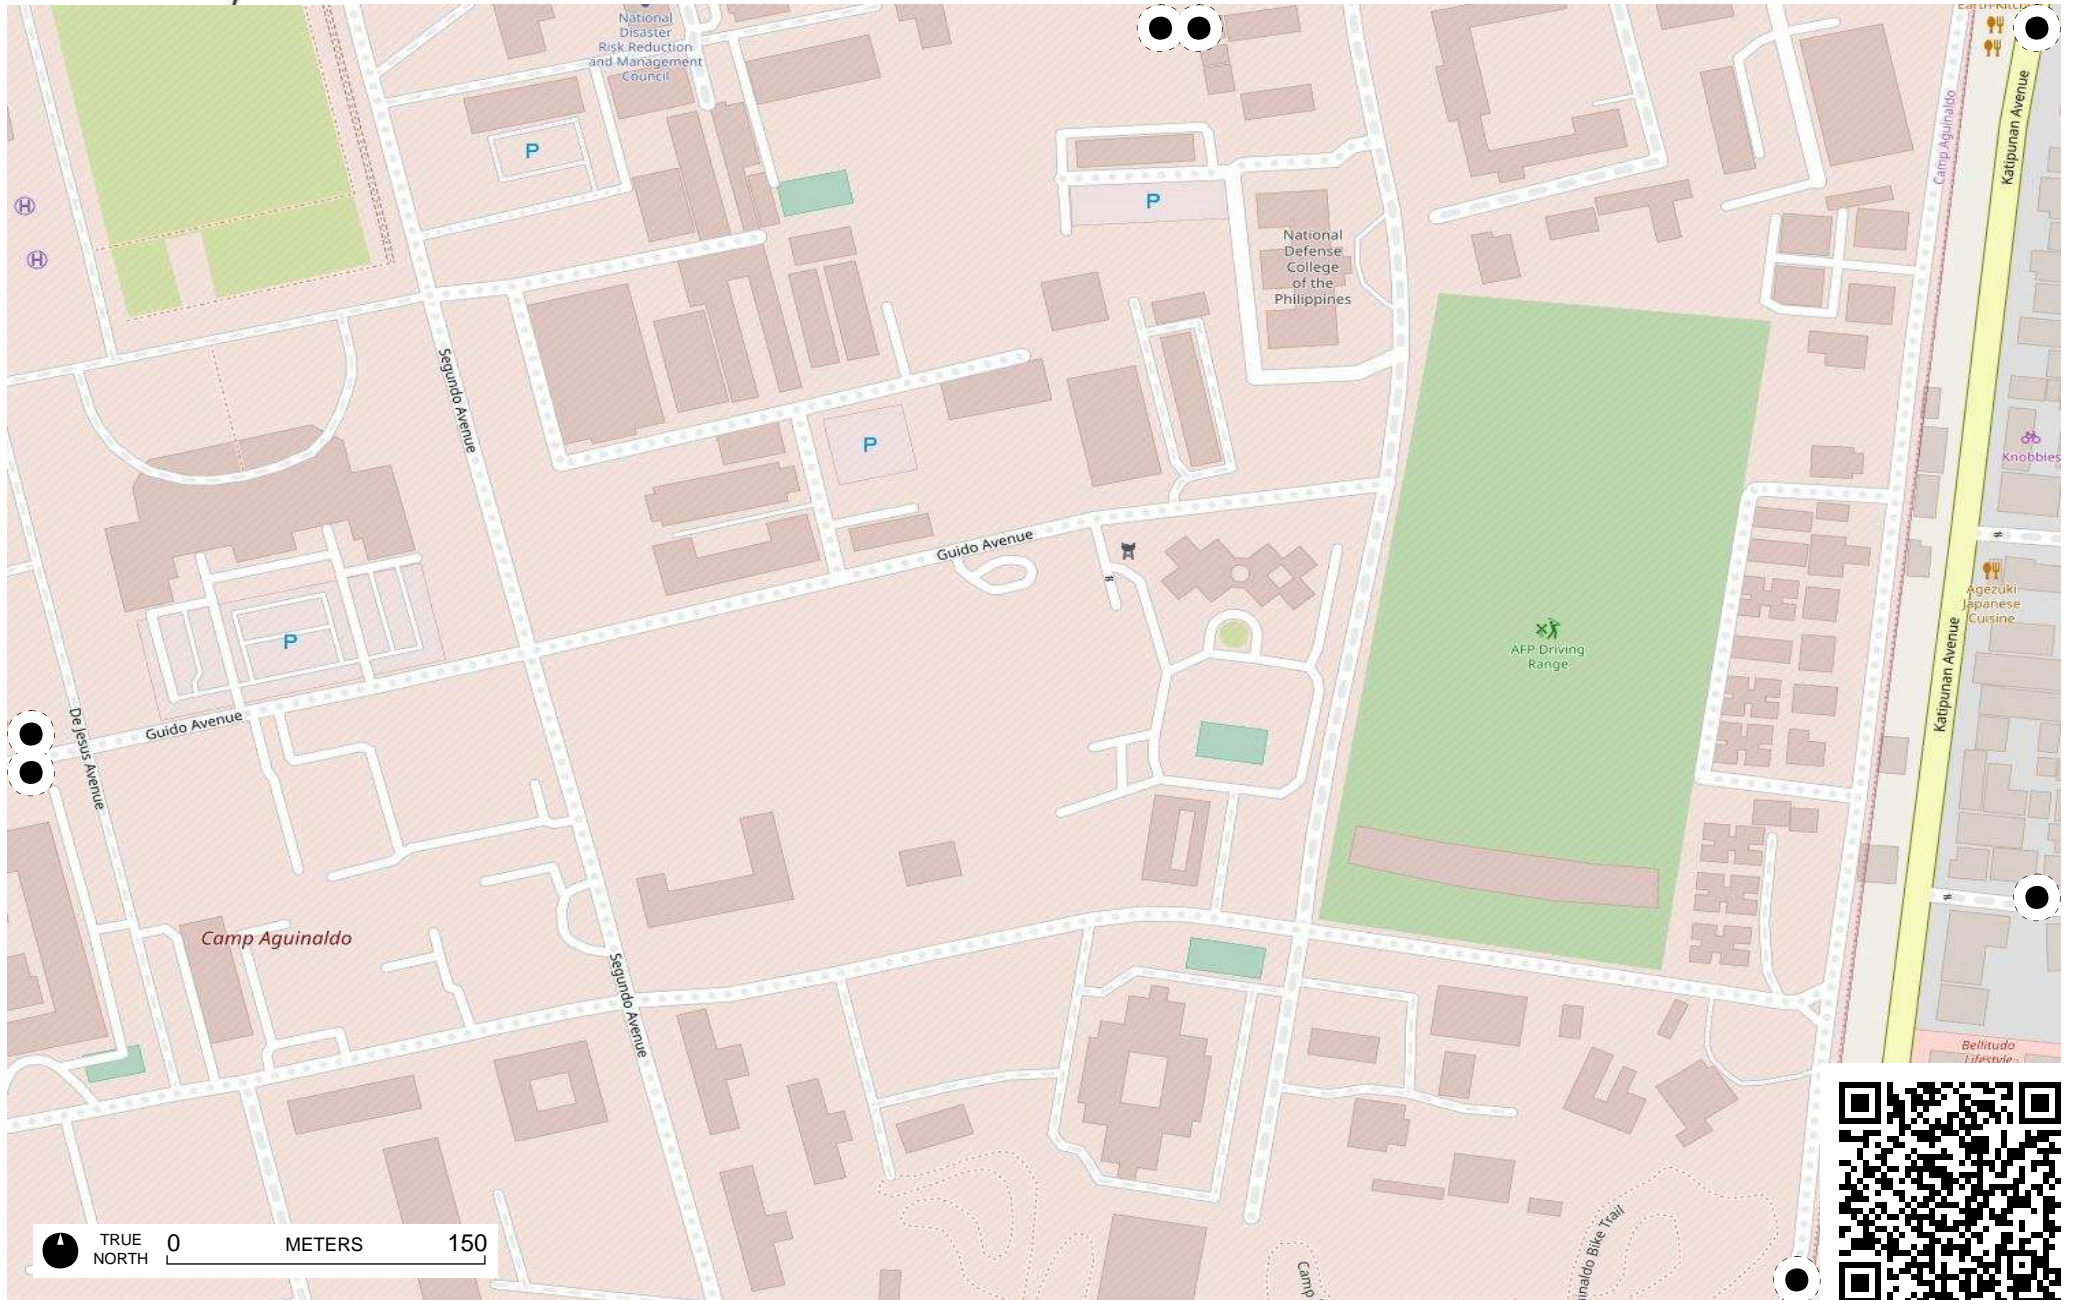

TRUE NORTH 0 METERS 150

TRUE NORTH 0 METERS 150

IDS Logistics

# Field Papers

Bagumbayan

<http://fieldpapers.org/atlas/910y3bwy/E5>