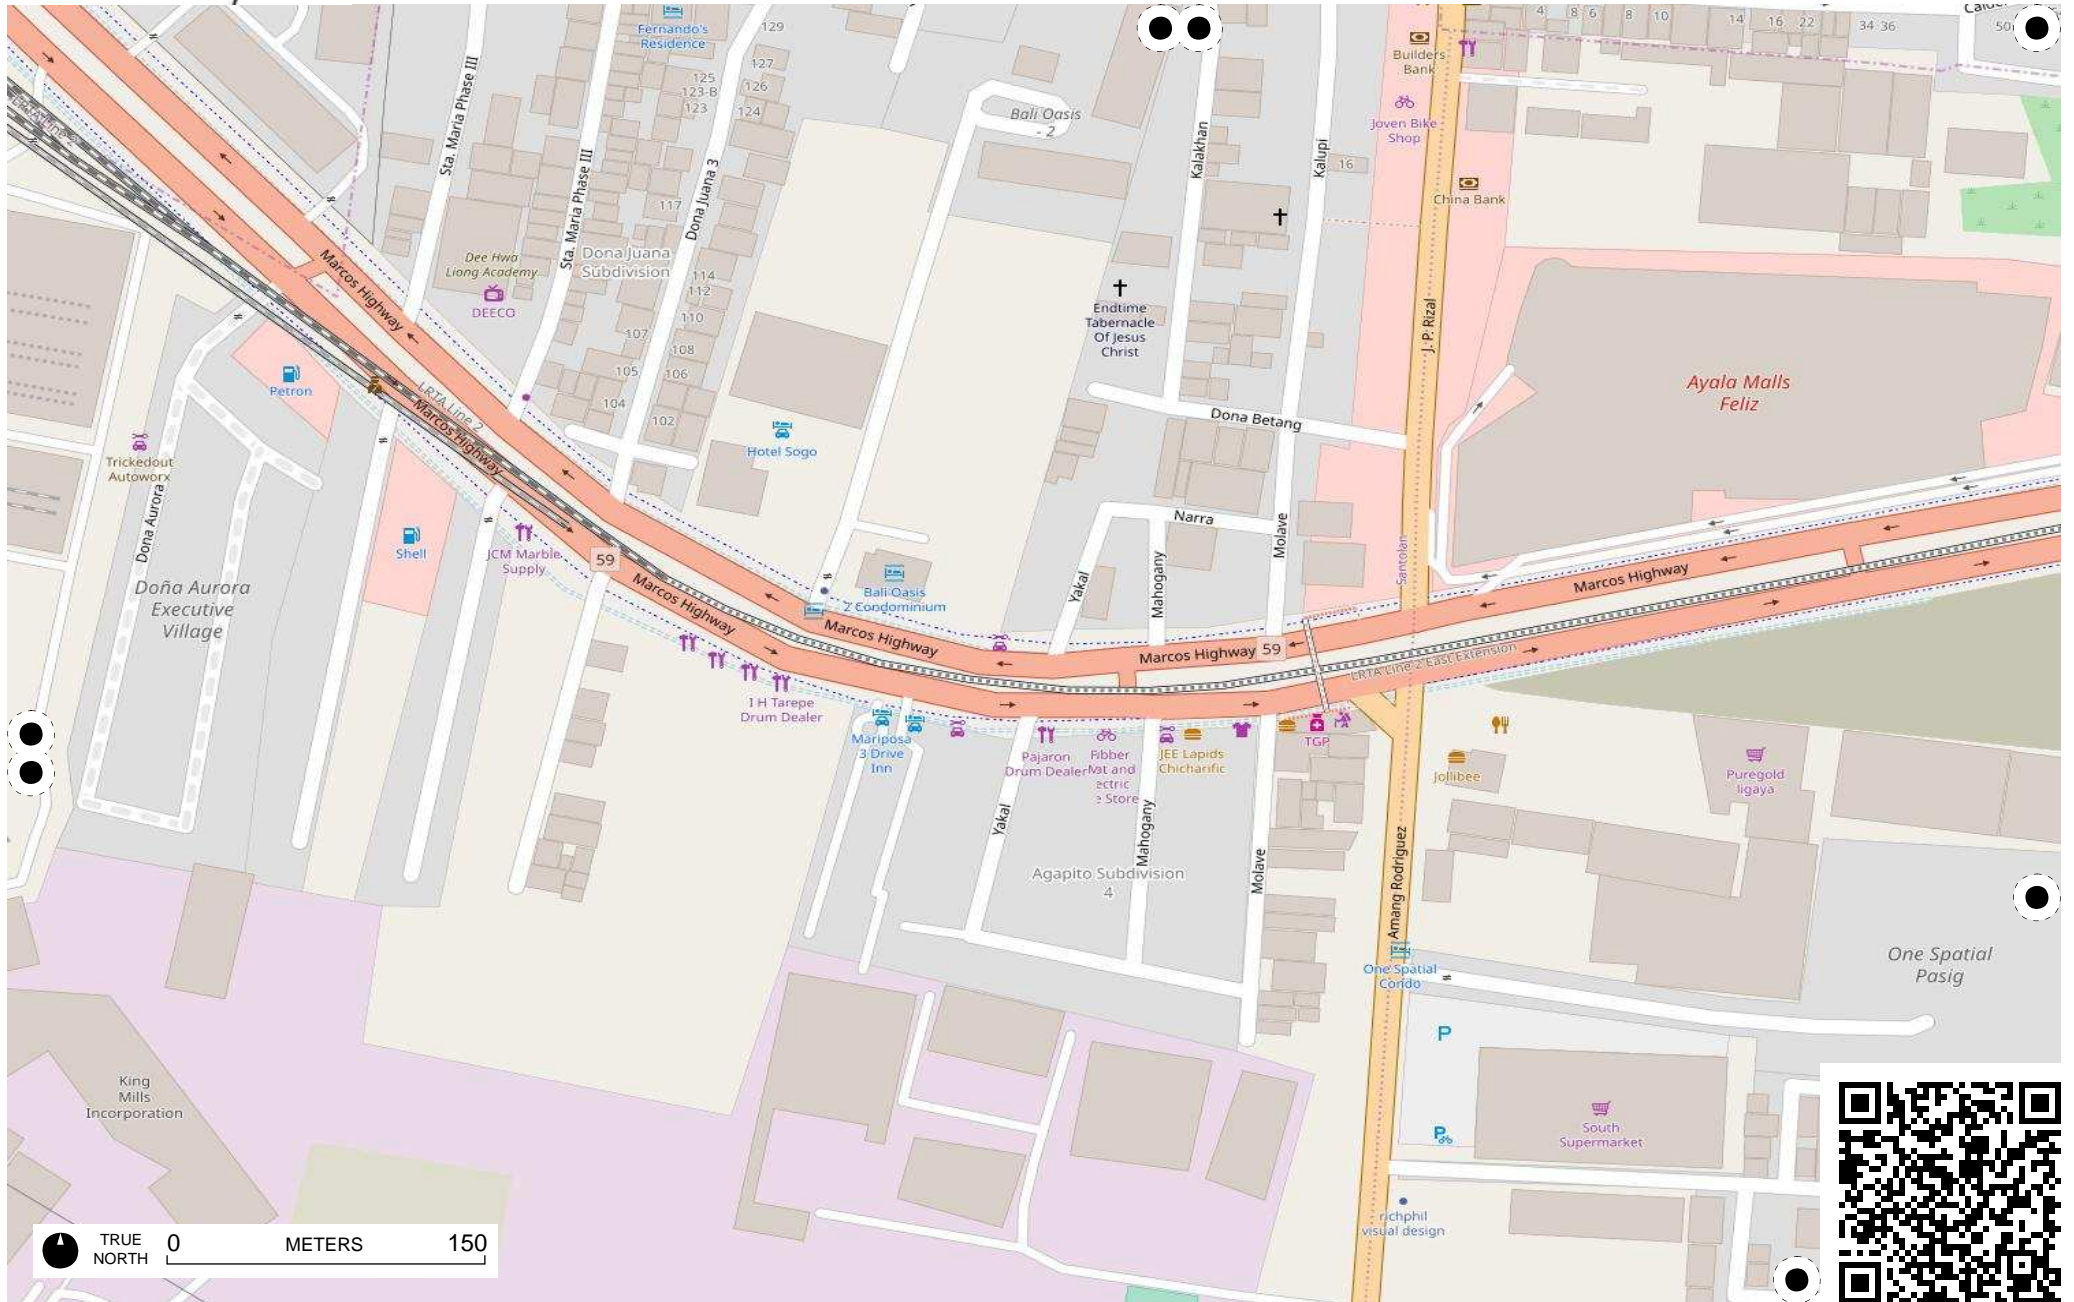

TRUE NORTH 0 METERS 150

TRUE NORTH 0 METERS 150

IDS Logistics

# Field Papers

Bagumbayan

<http://fieldpapers.org/atlas/910y3bwy/E5>