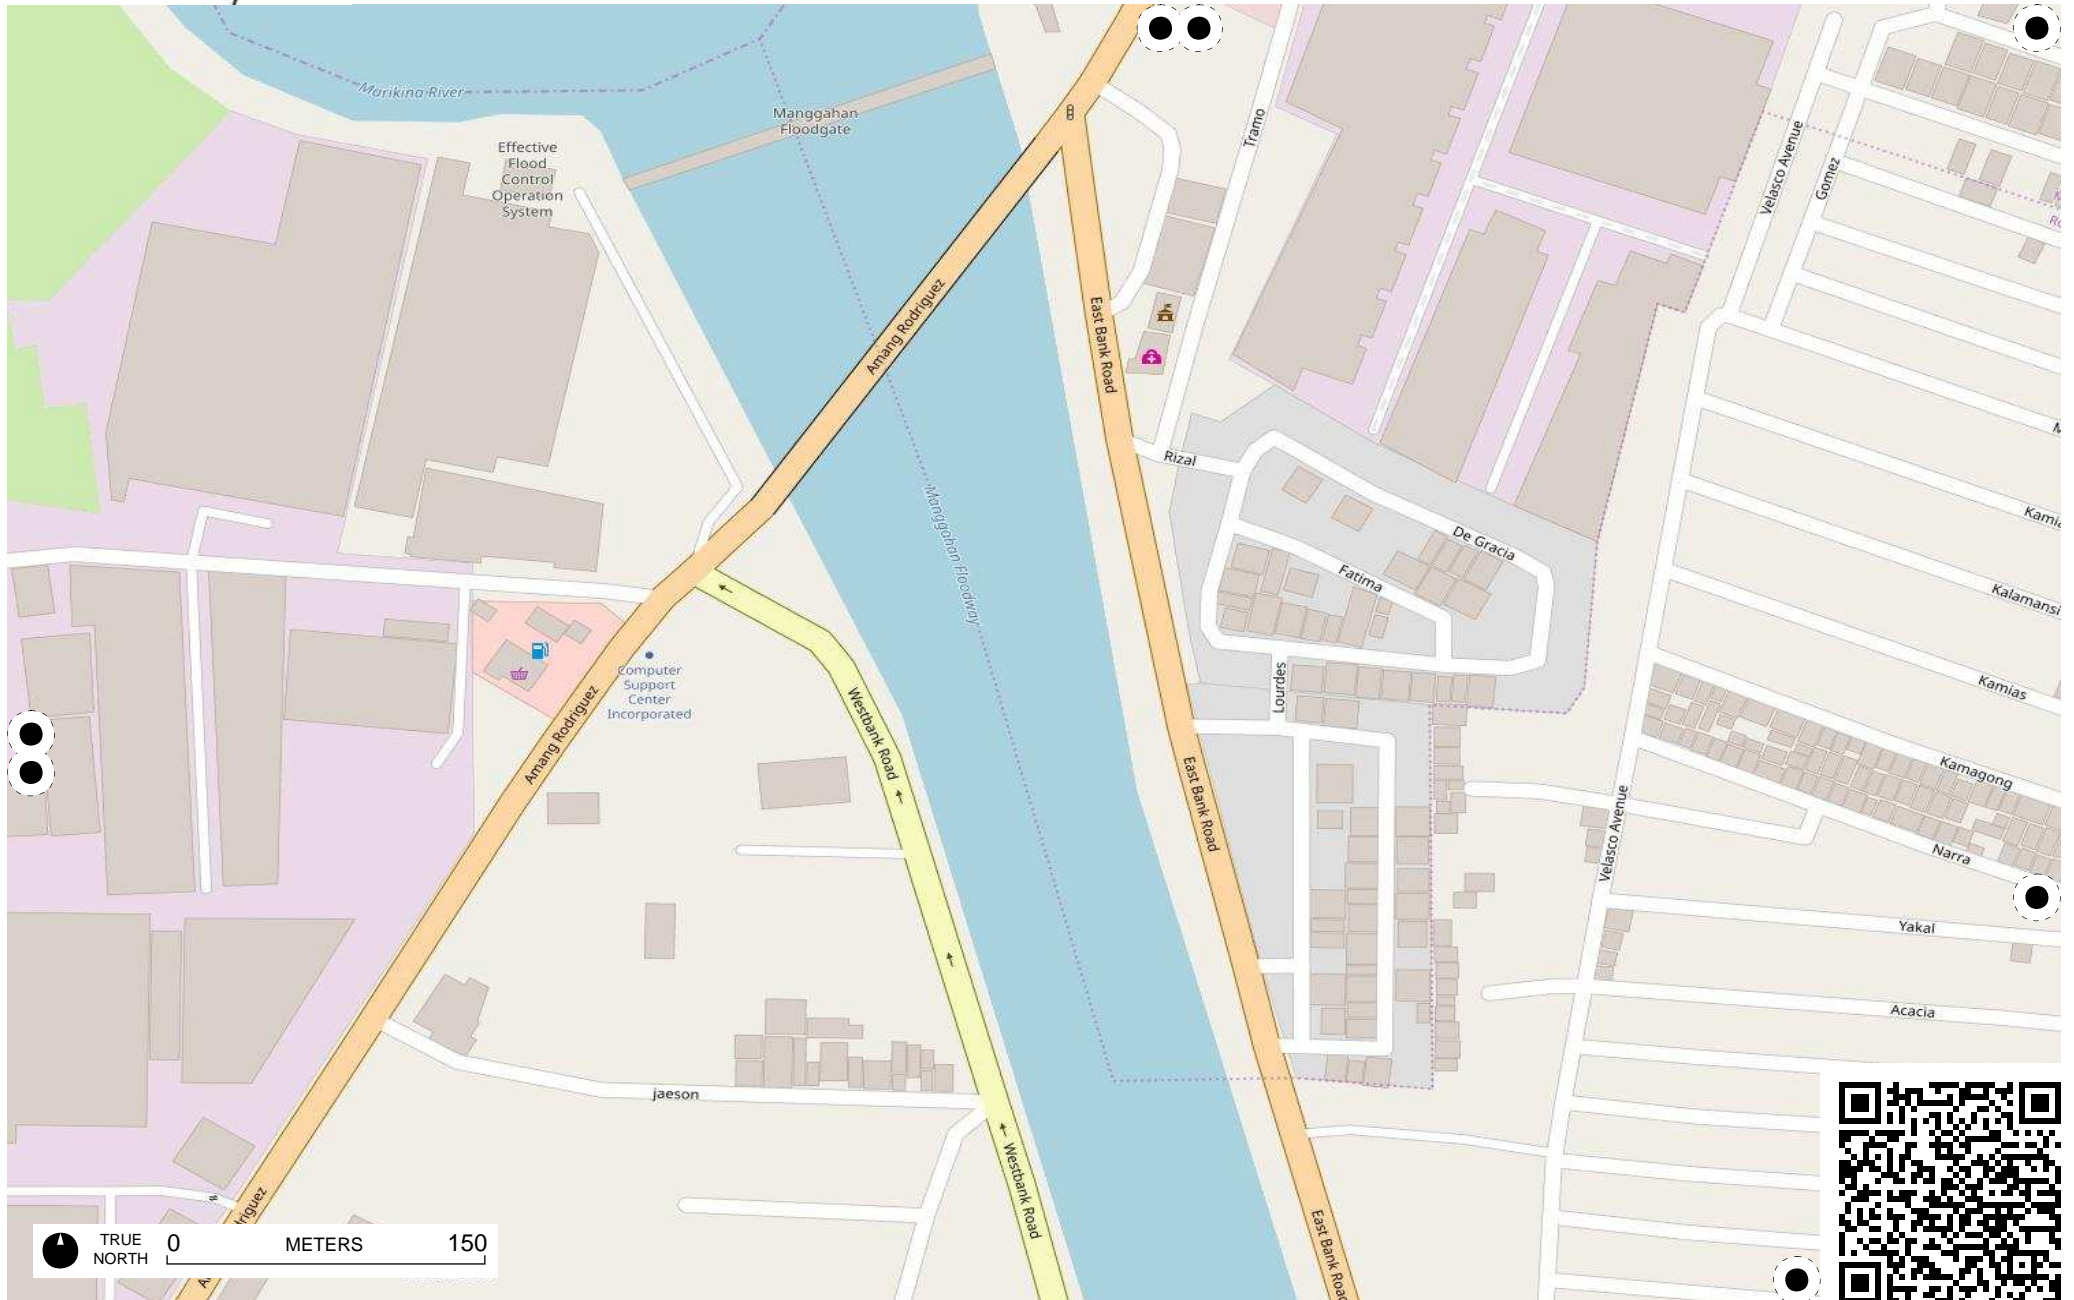

TRUE NORTH 0 METERS 150

TRUE NORTH 0 METERS 150

IDS Logistics

# Field Papers

Bagumbayan

<http://fieldpapers.org/atlas/910y3bwy/E5>