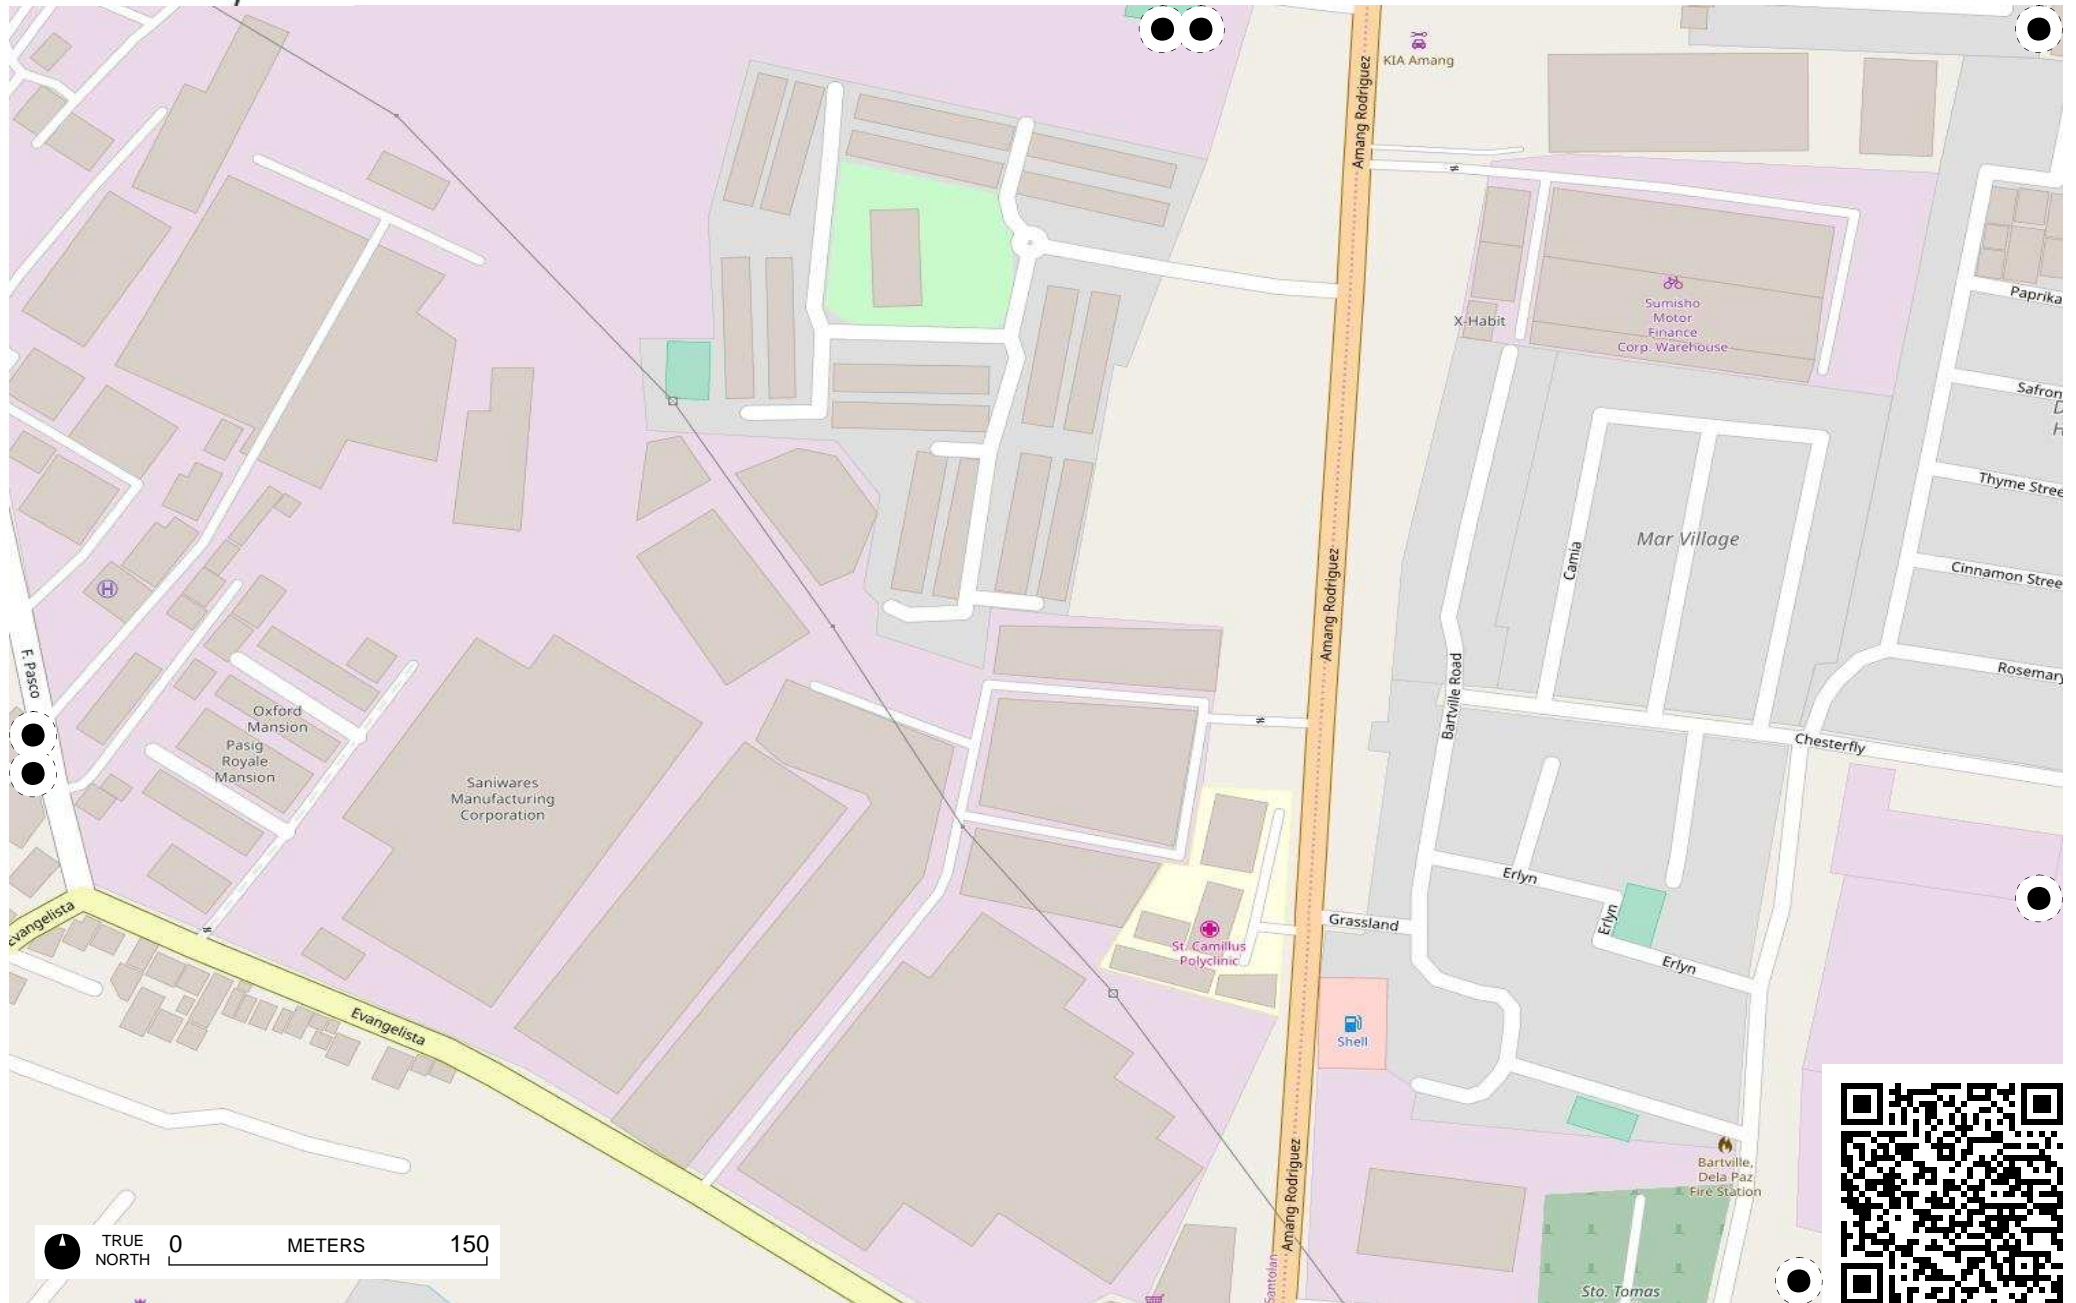

TRUE NORTH 0 METERS 150

TRUE NORTH 0 METERS 150

IDS Logistics

# Field Papers

Bagumbayan

<http://fieldpapers.org/atlas/910y3bwy/E5>