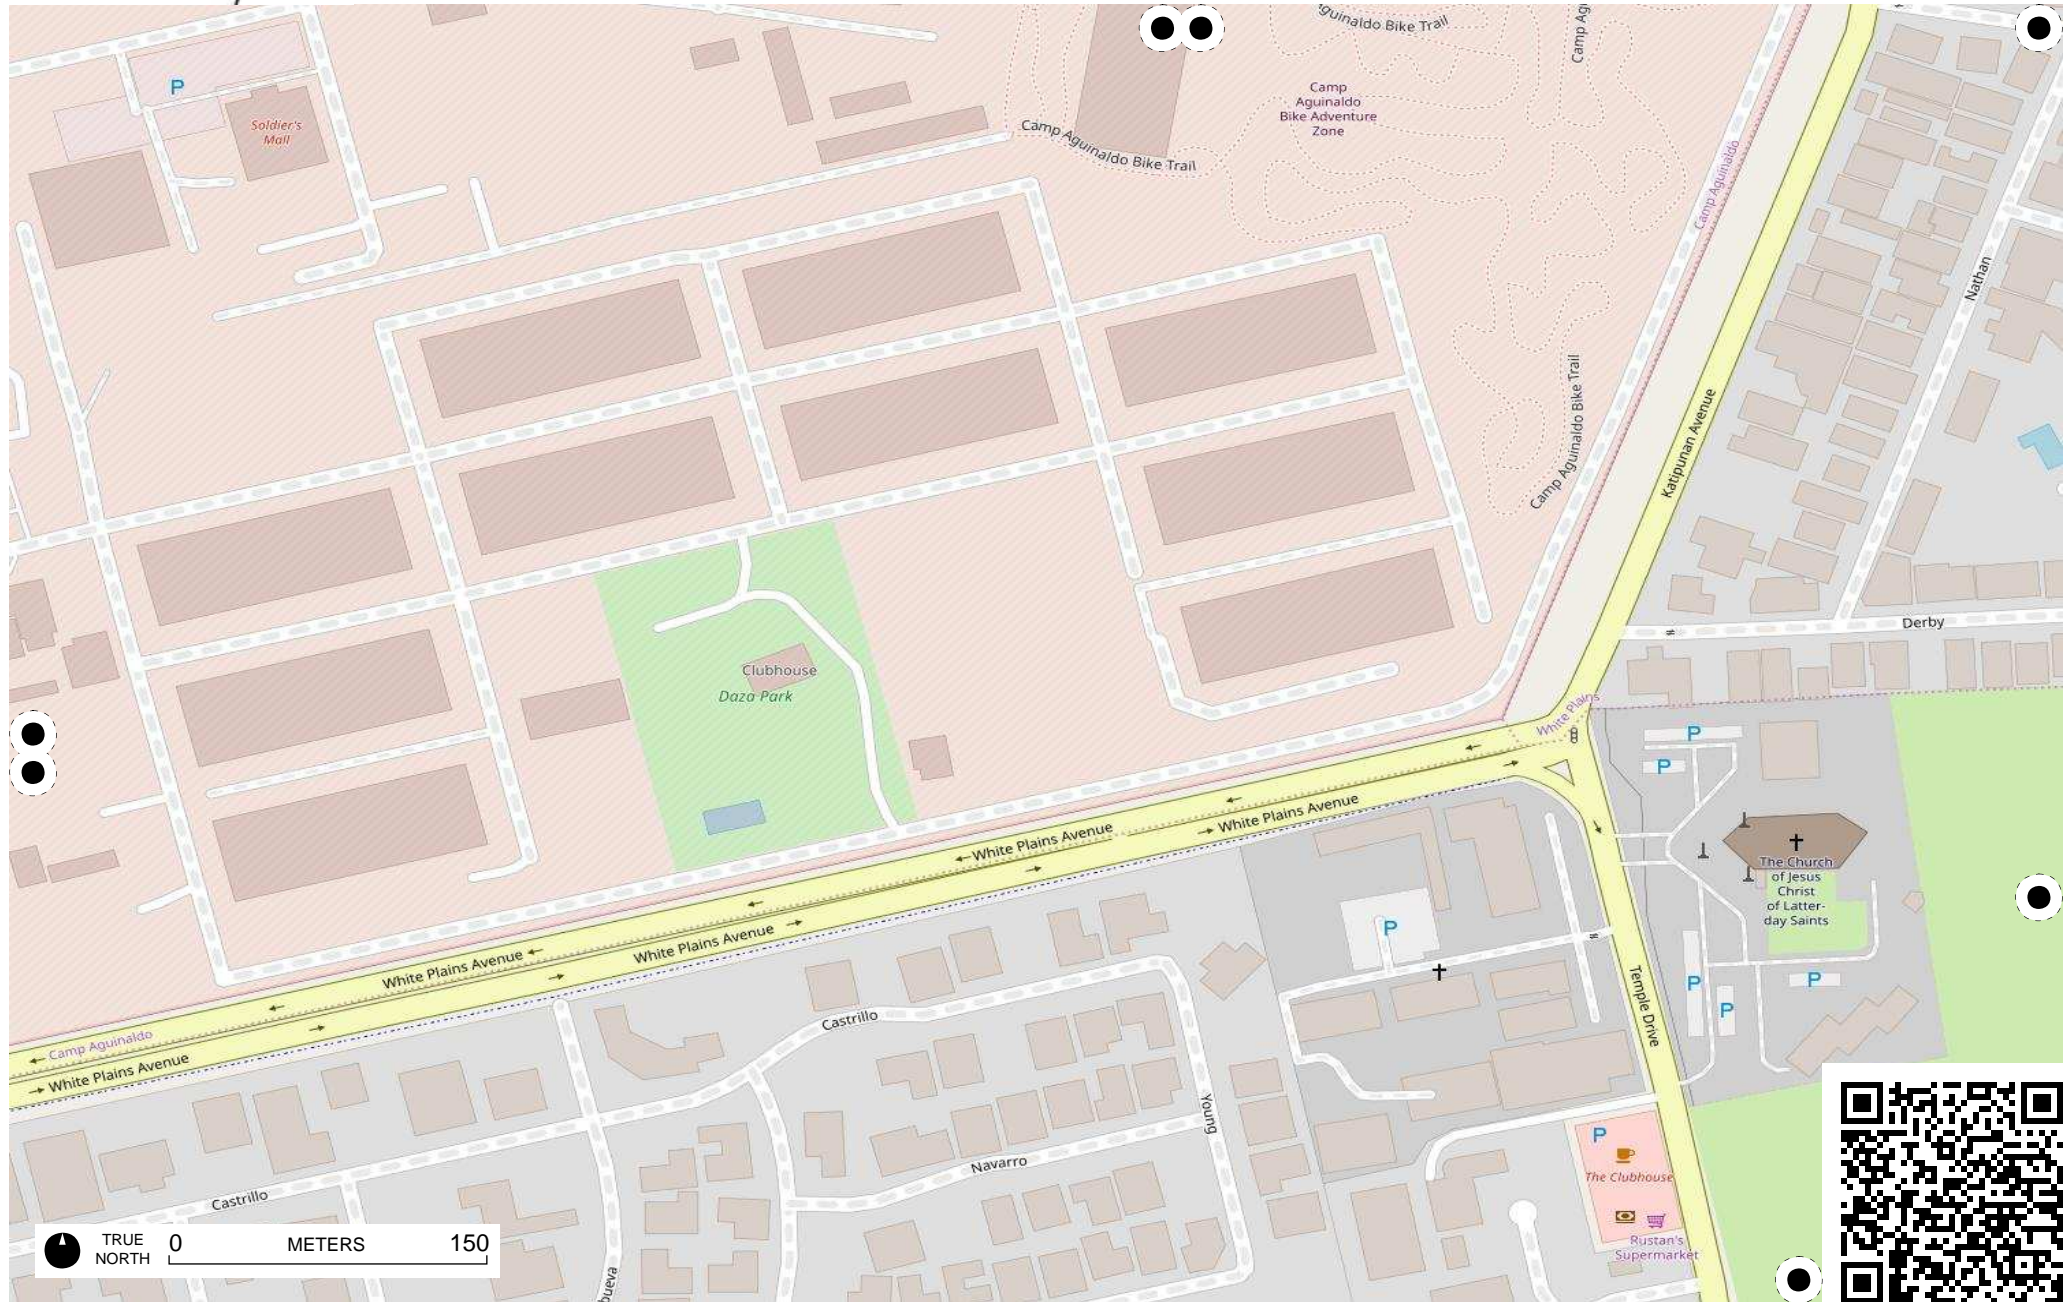

TRUE NORTH 0 METERS 150

TRUE NORTH 0 METERS 150

IDS Logistics

# Field Papers

Bagumbayan

<http://fieldpapers.org/atlas/910y3bwy/E5>