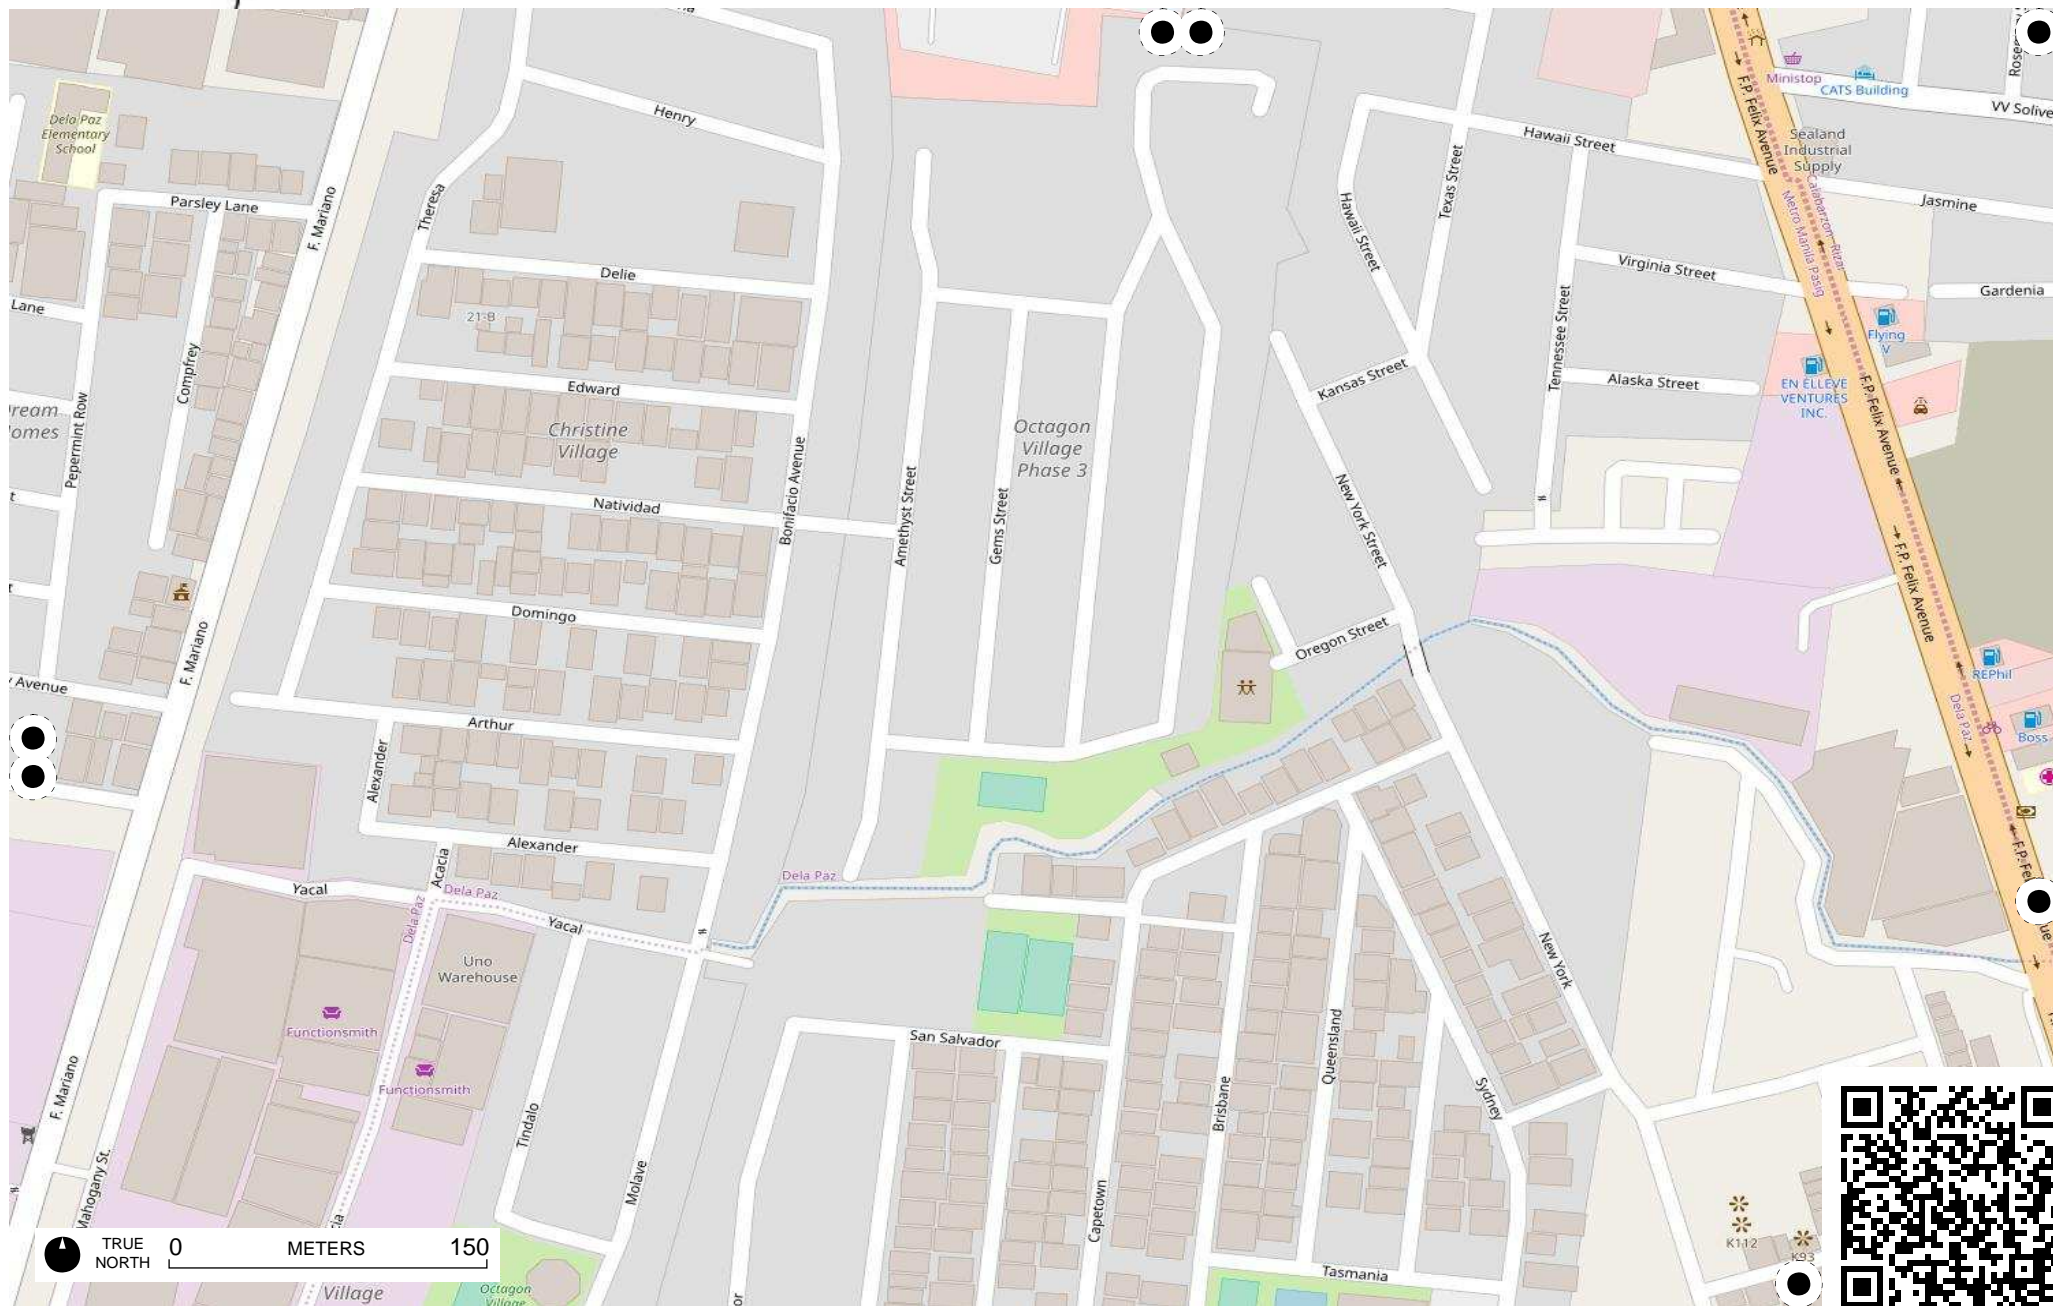

TRUE NORTH 0 METERS 150

TRUE NORTH 0 METERS 150

IDS Logistics

# Field Papers

Bagumbayan

<http://fieldpapers.org/atlas/910y3bwy/E5>