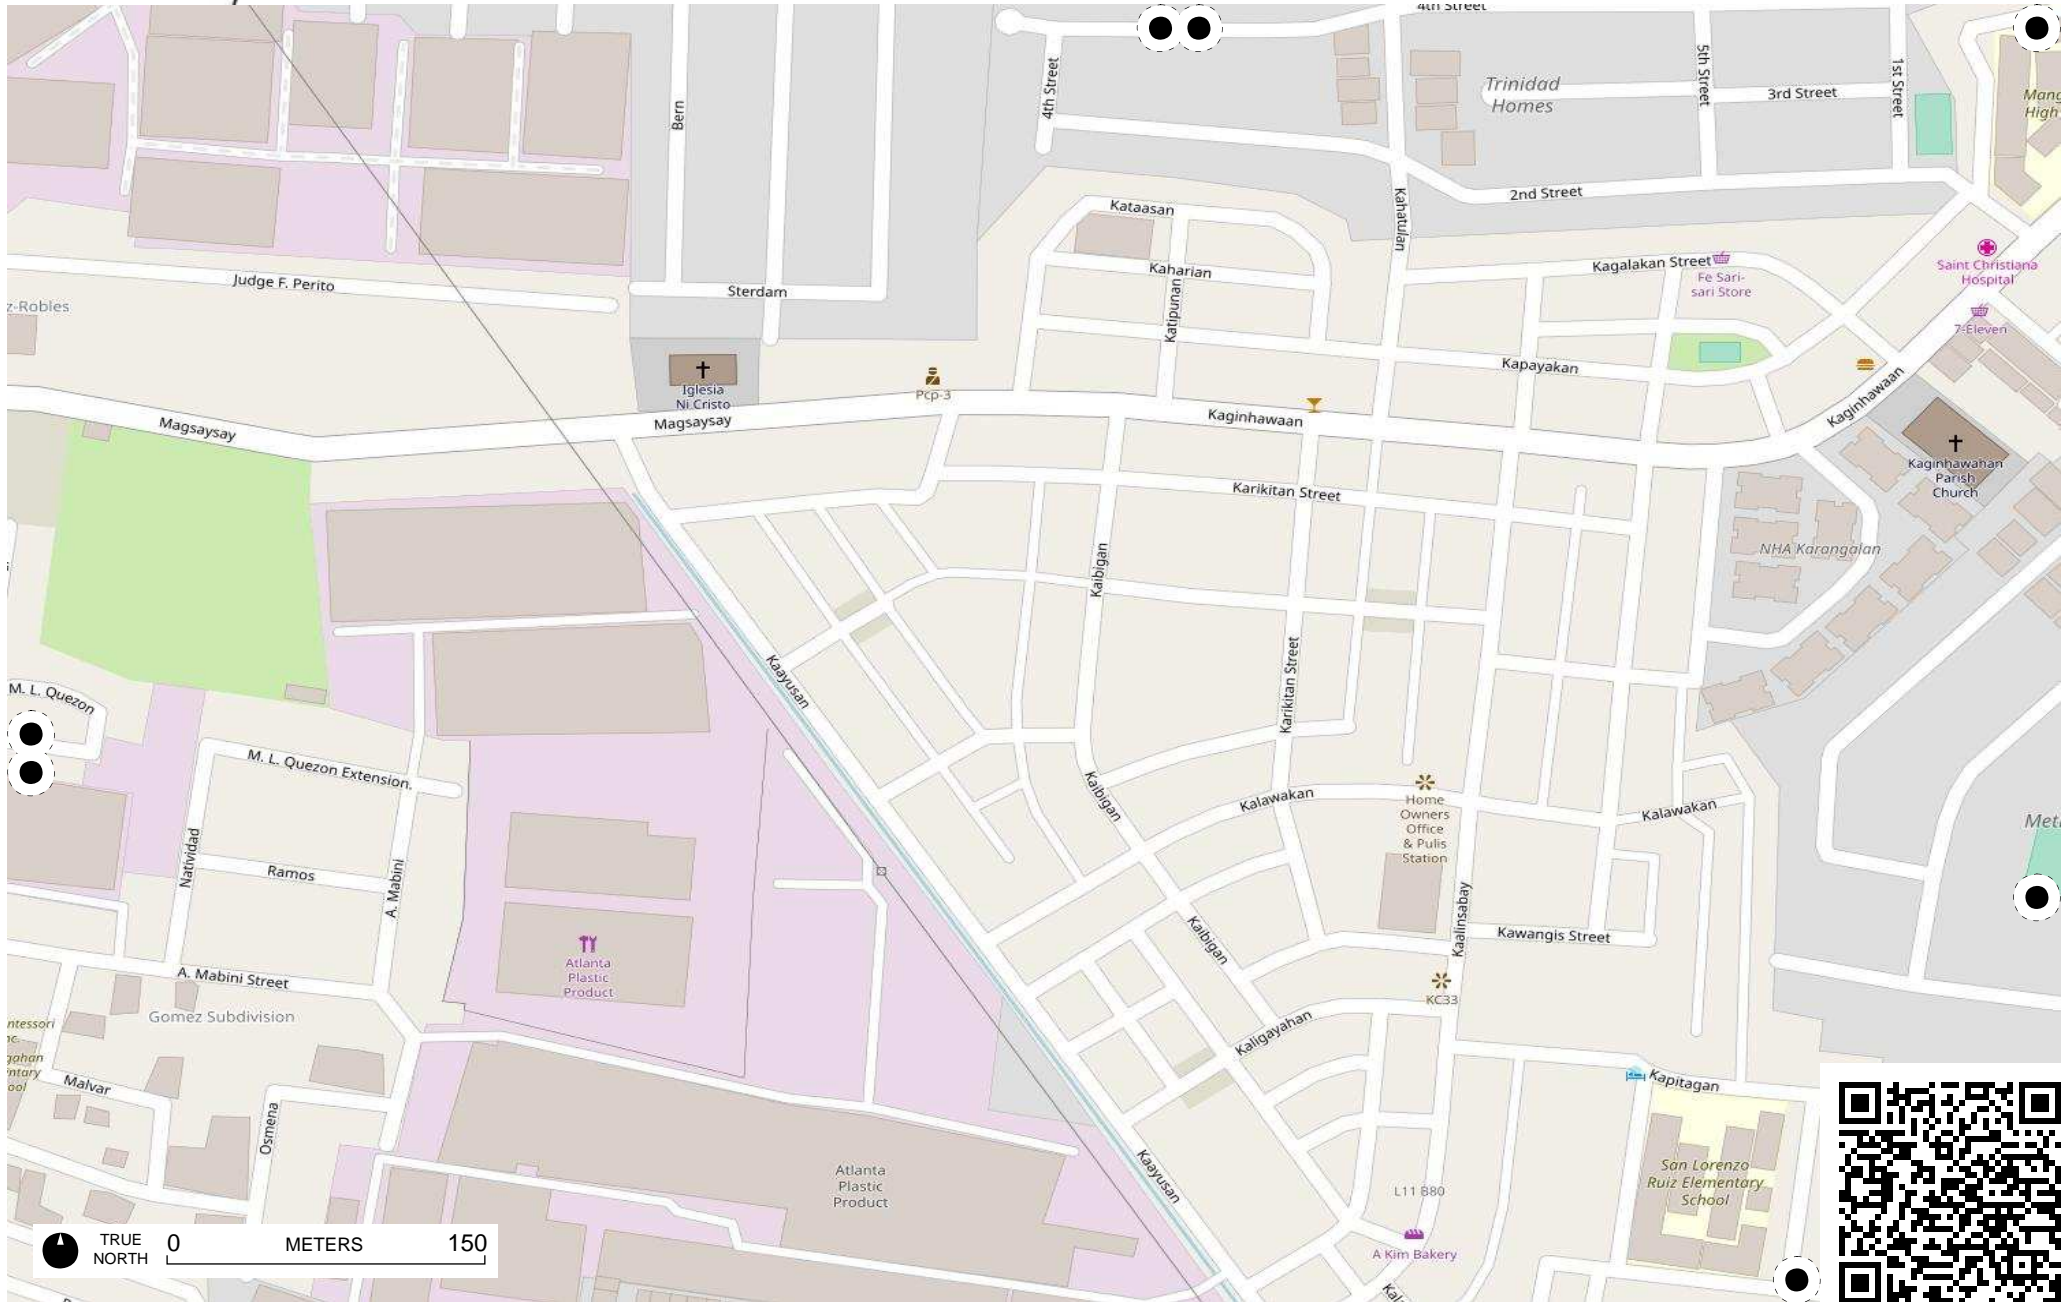

TRUE NORTH 0 METERS 150

TRUE NORTH 0 METERS 150

IDS Logistics

# Field Papers

Bagumbayan

<http://fieldpapers.org/atlas/910y3bwy/E5>