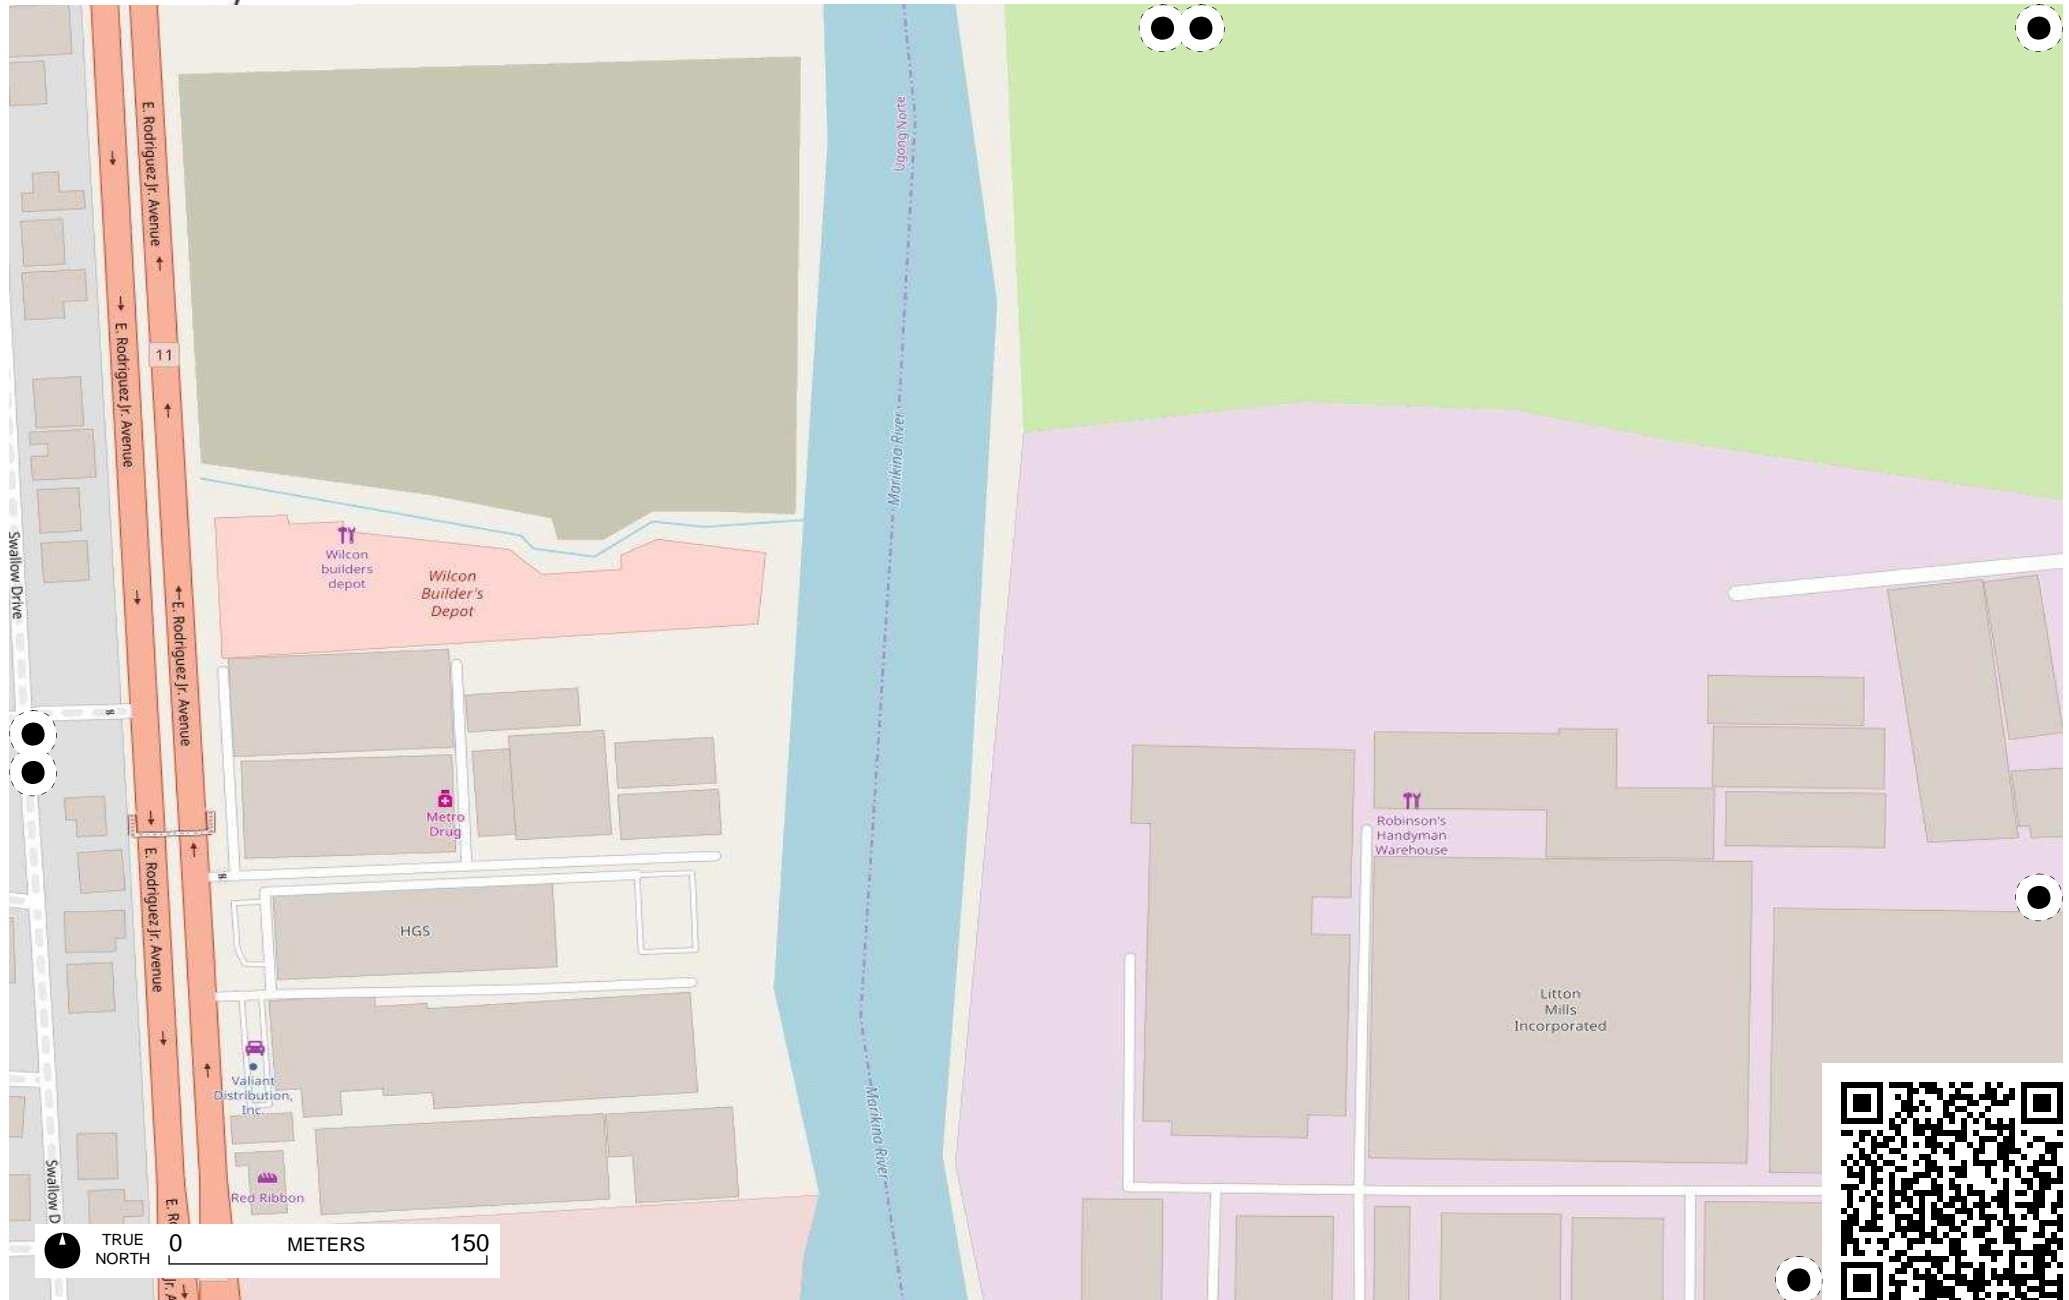

TRUE NORTH 0 METERS 150

TRUE NORTH 0 METERS 150

IDS Logistics

# Field Papers

Bagumbayan

<http://fieldpapers.org/atlas/910y3bwy/E5>