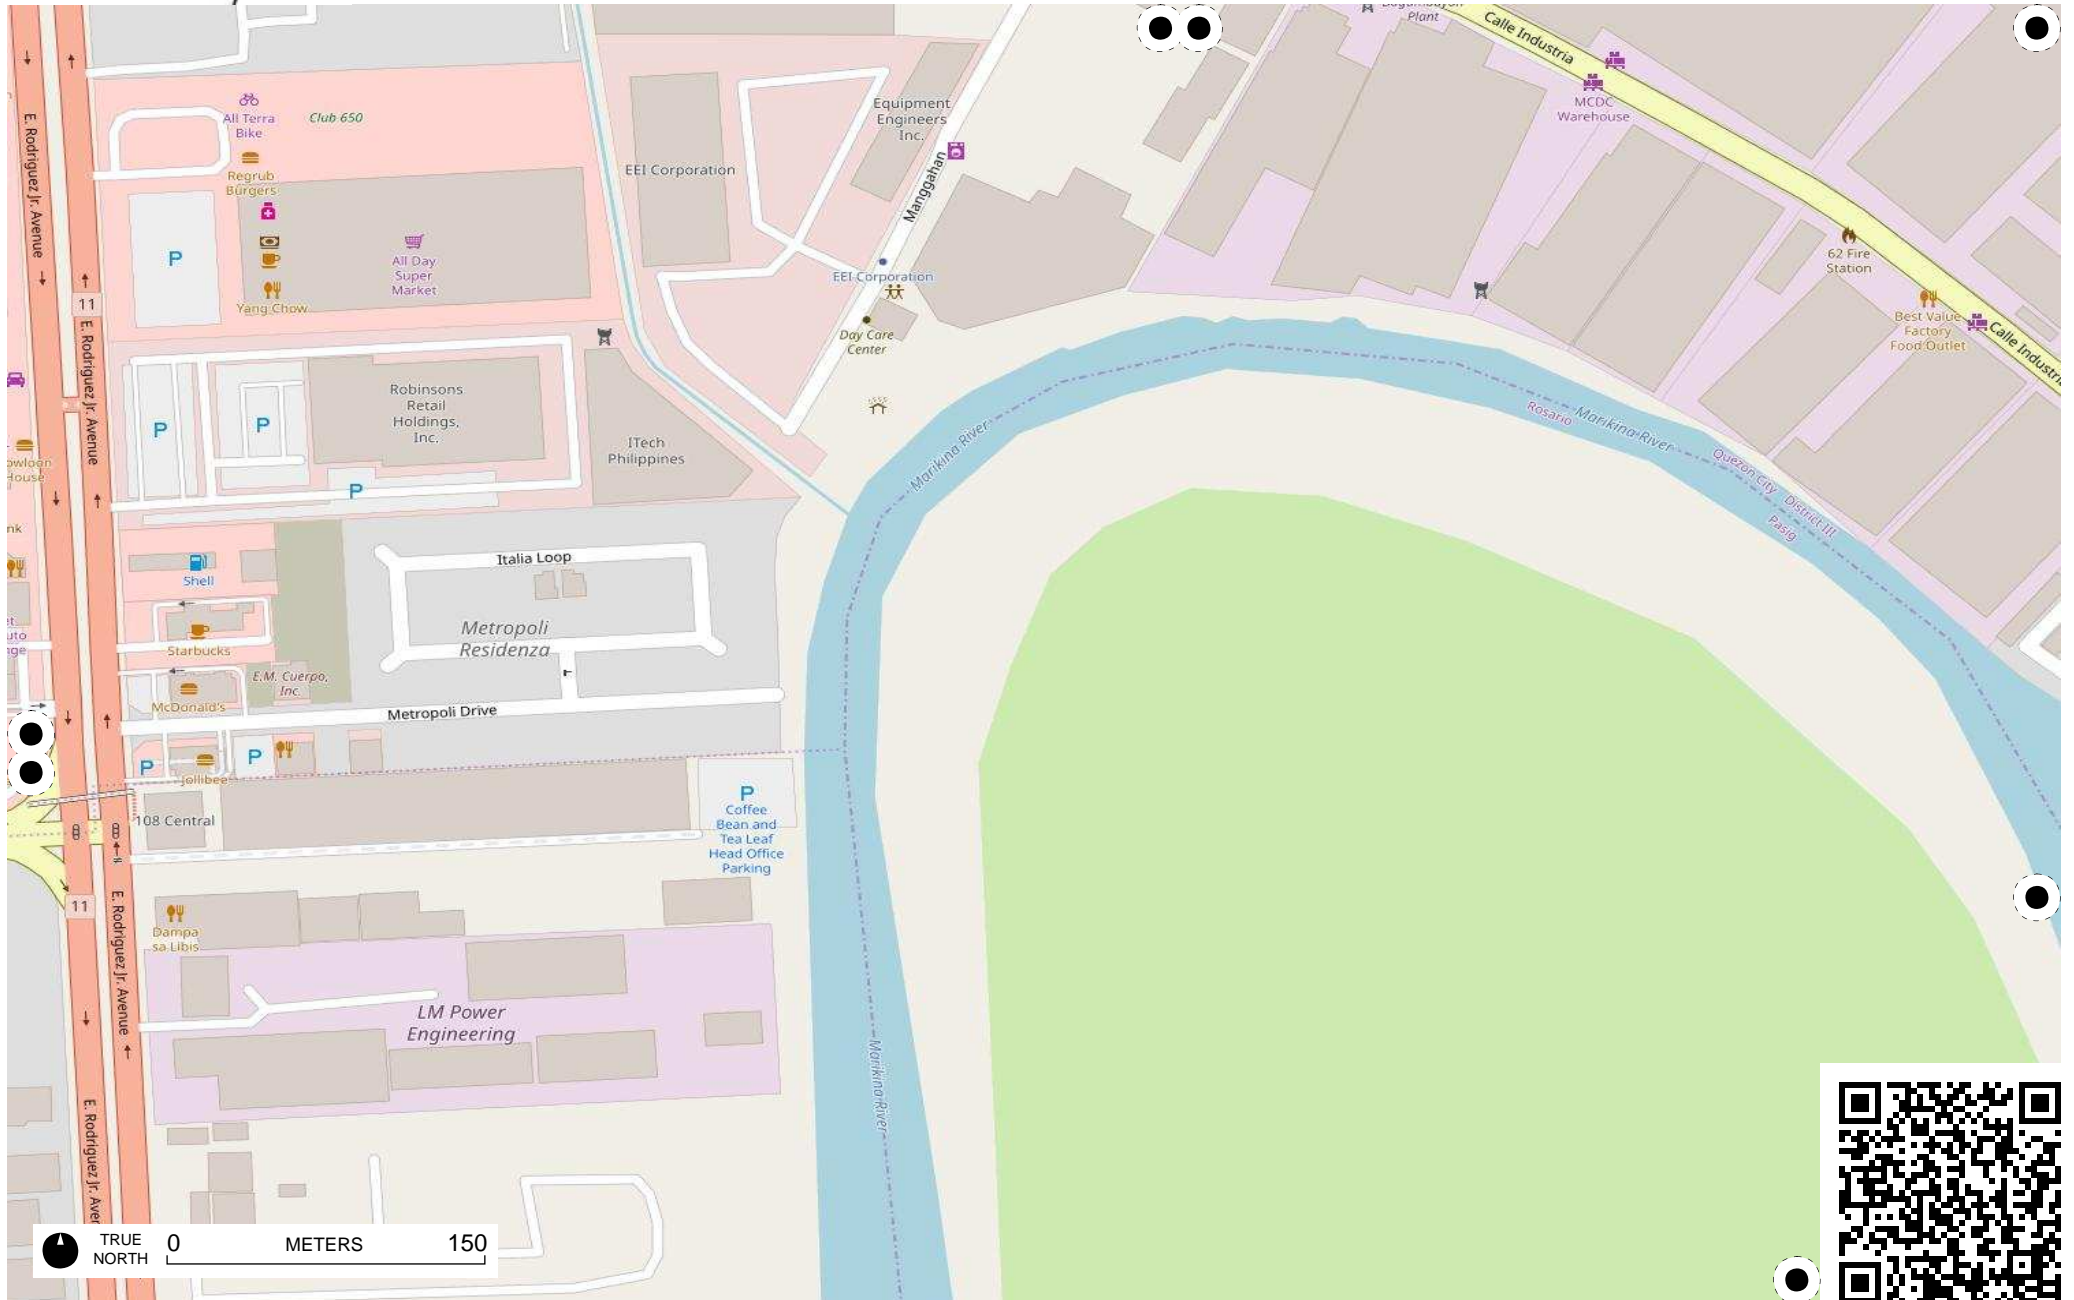

TRUE NORTH 0 METERS 150

TRUE NORTH 0 METERS 150

IDS Logistics

# Field Papers

Bagumbayan

<http://fieldpapers.org/atlas/910y3bwy/E5>