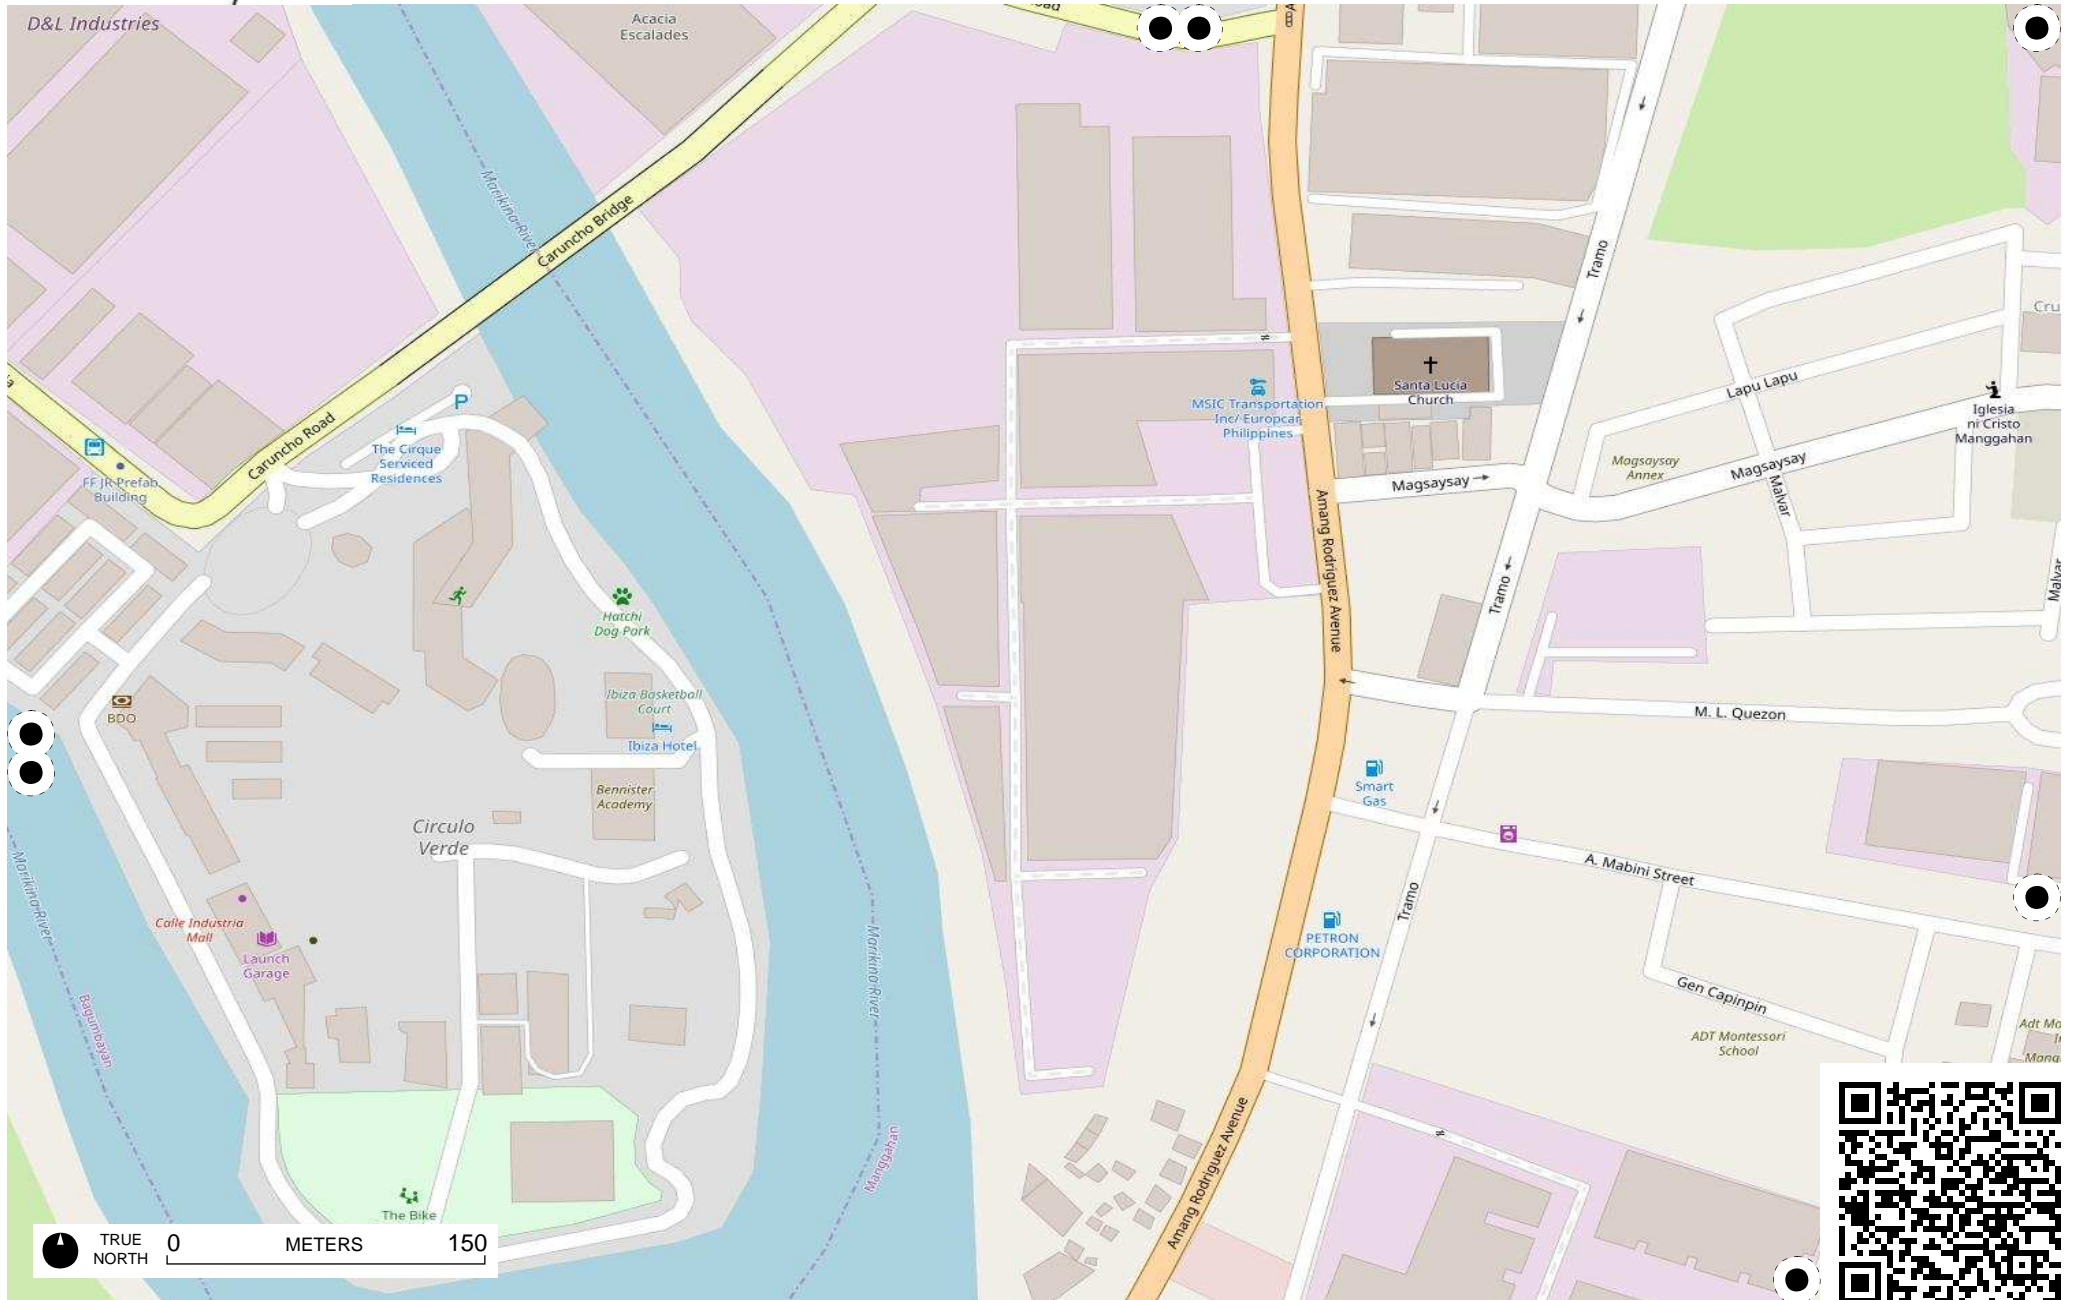

TRUE NORTH 0 METERS 150

TRUE NORTH 0 METERS 150

IDS Logistics

# Field Papers

Bagumbayan

<http://fieldpapers.org/atlas/910y3bwy/E5>