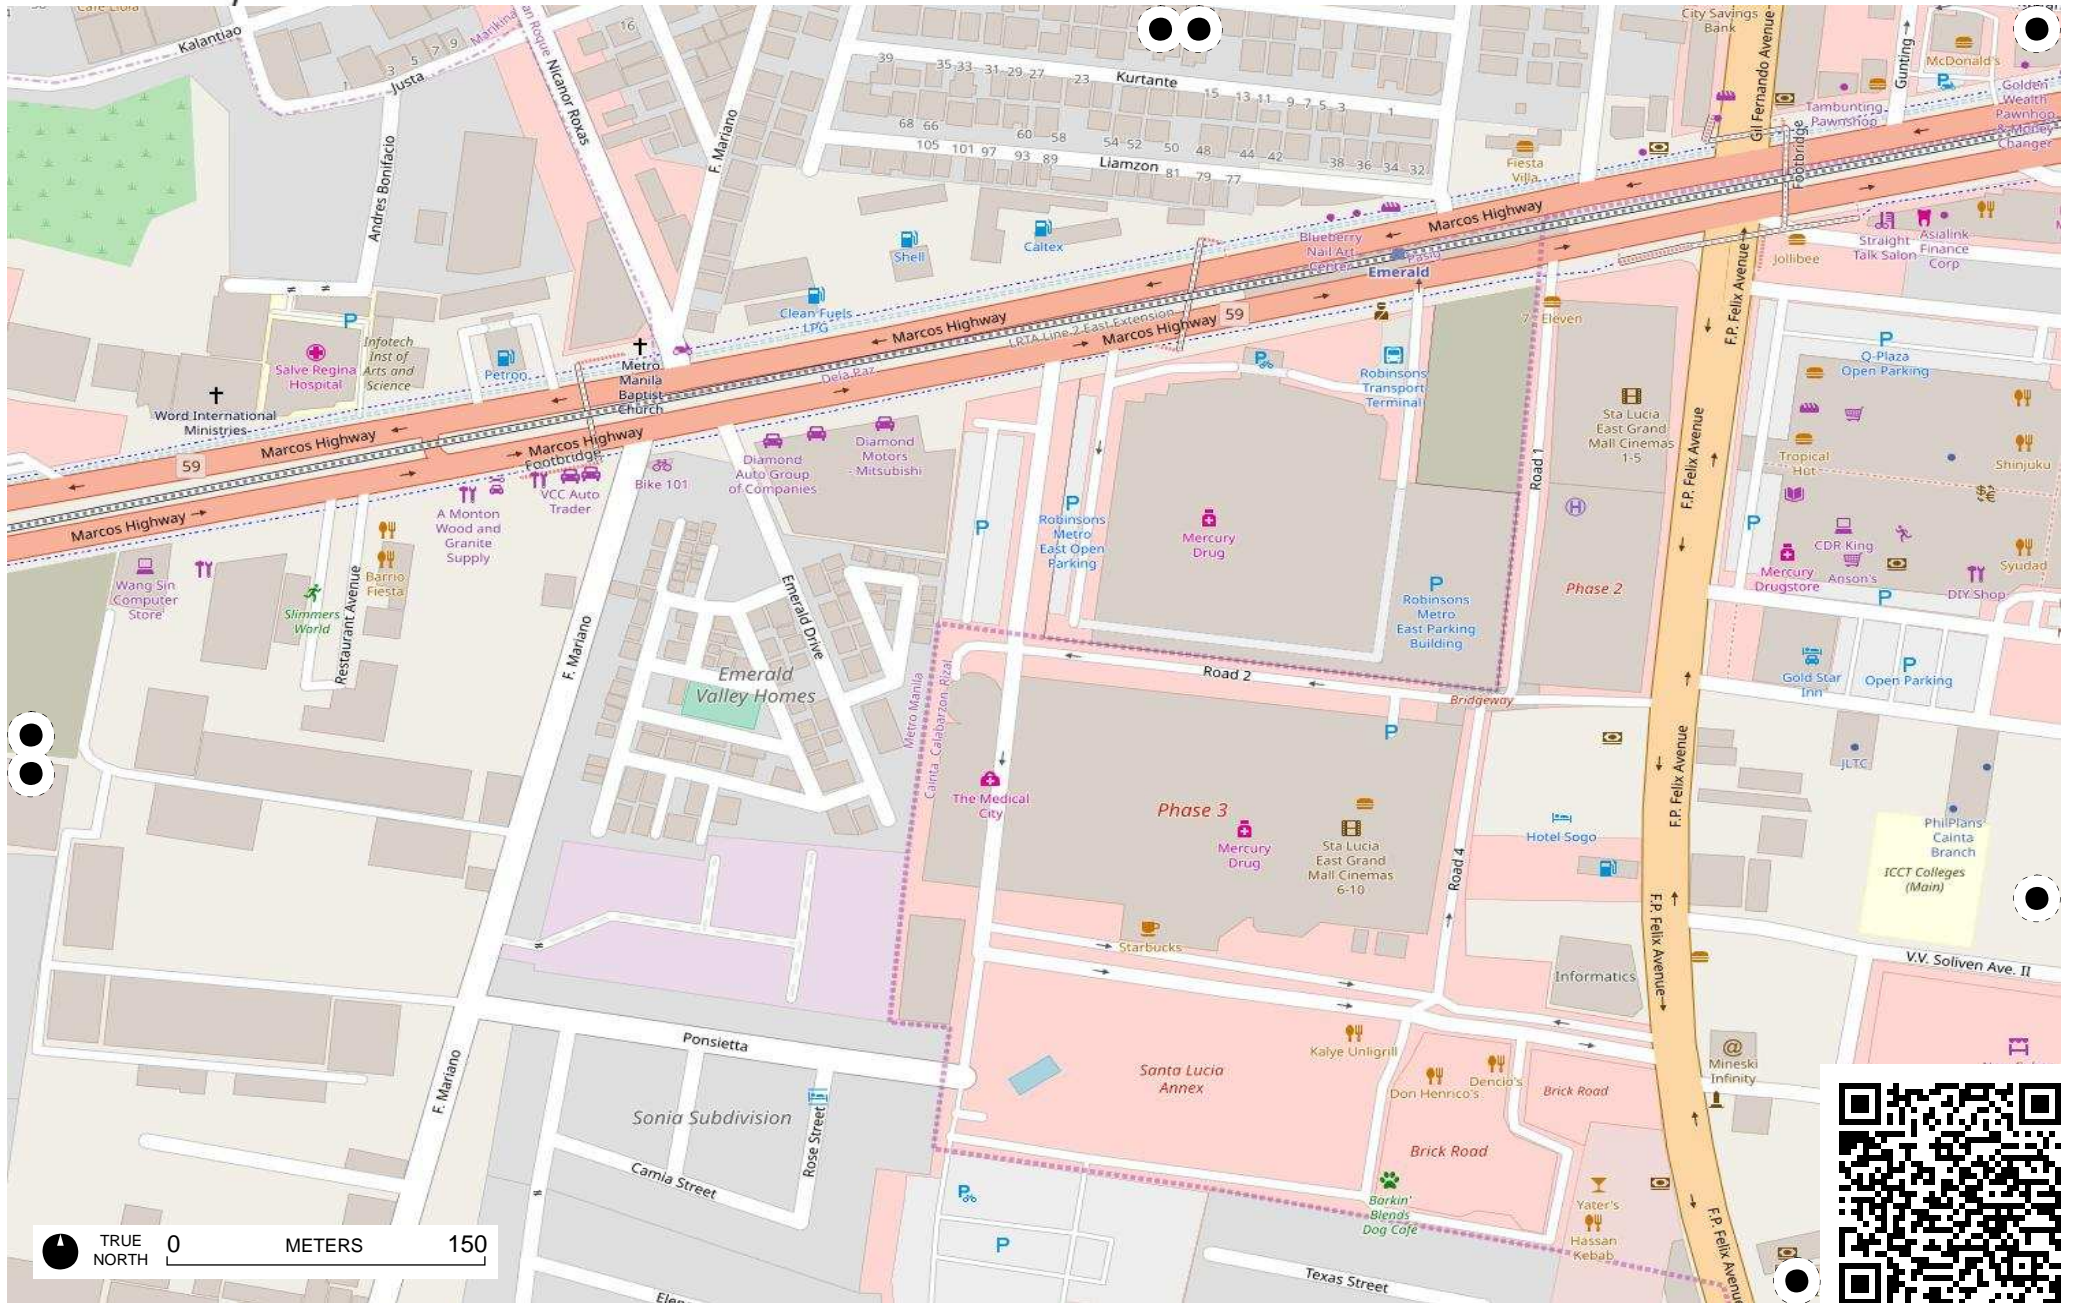

TRUE NORTH 0 METERS 150

TRUE NORTH 0 METERS 150

IDS Logistics

# Field Papers

Bagumbayan

<http://fieldpapers.org/atlas/910y3bwy/E5>