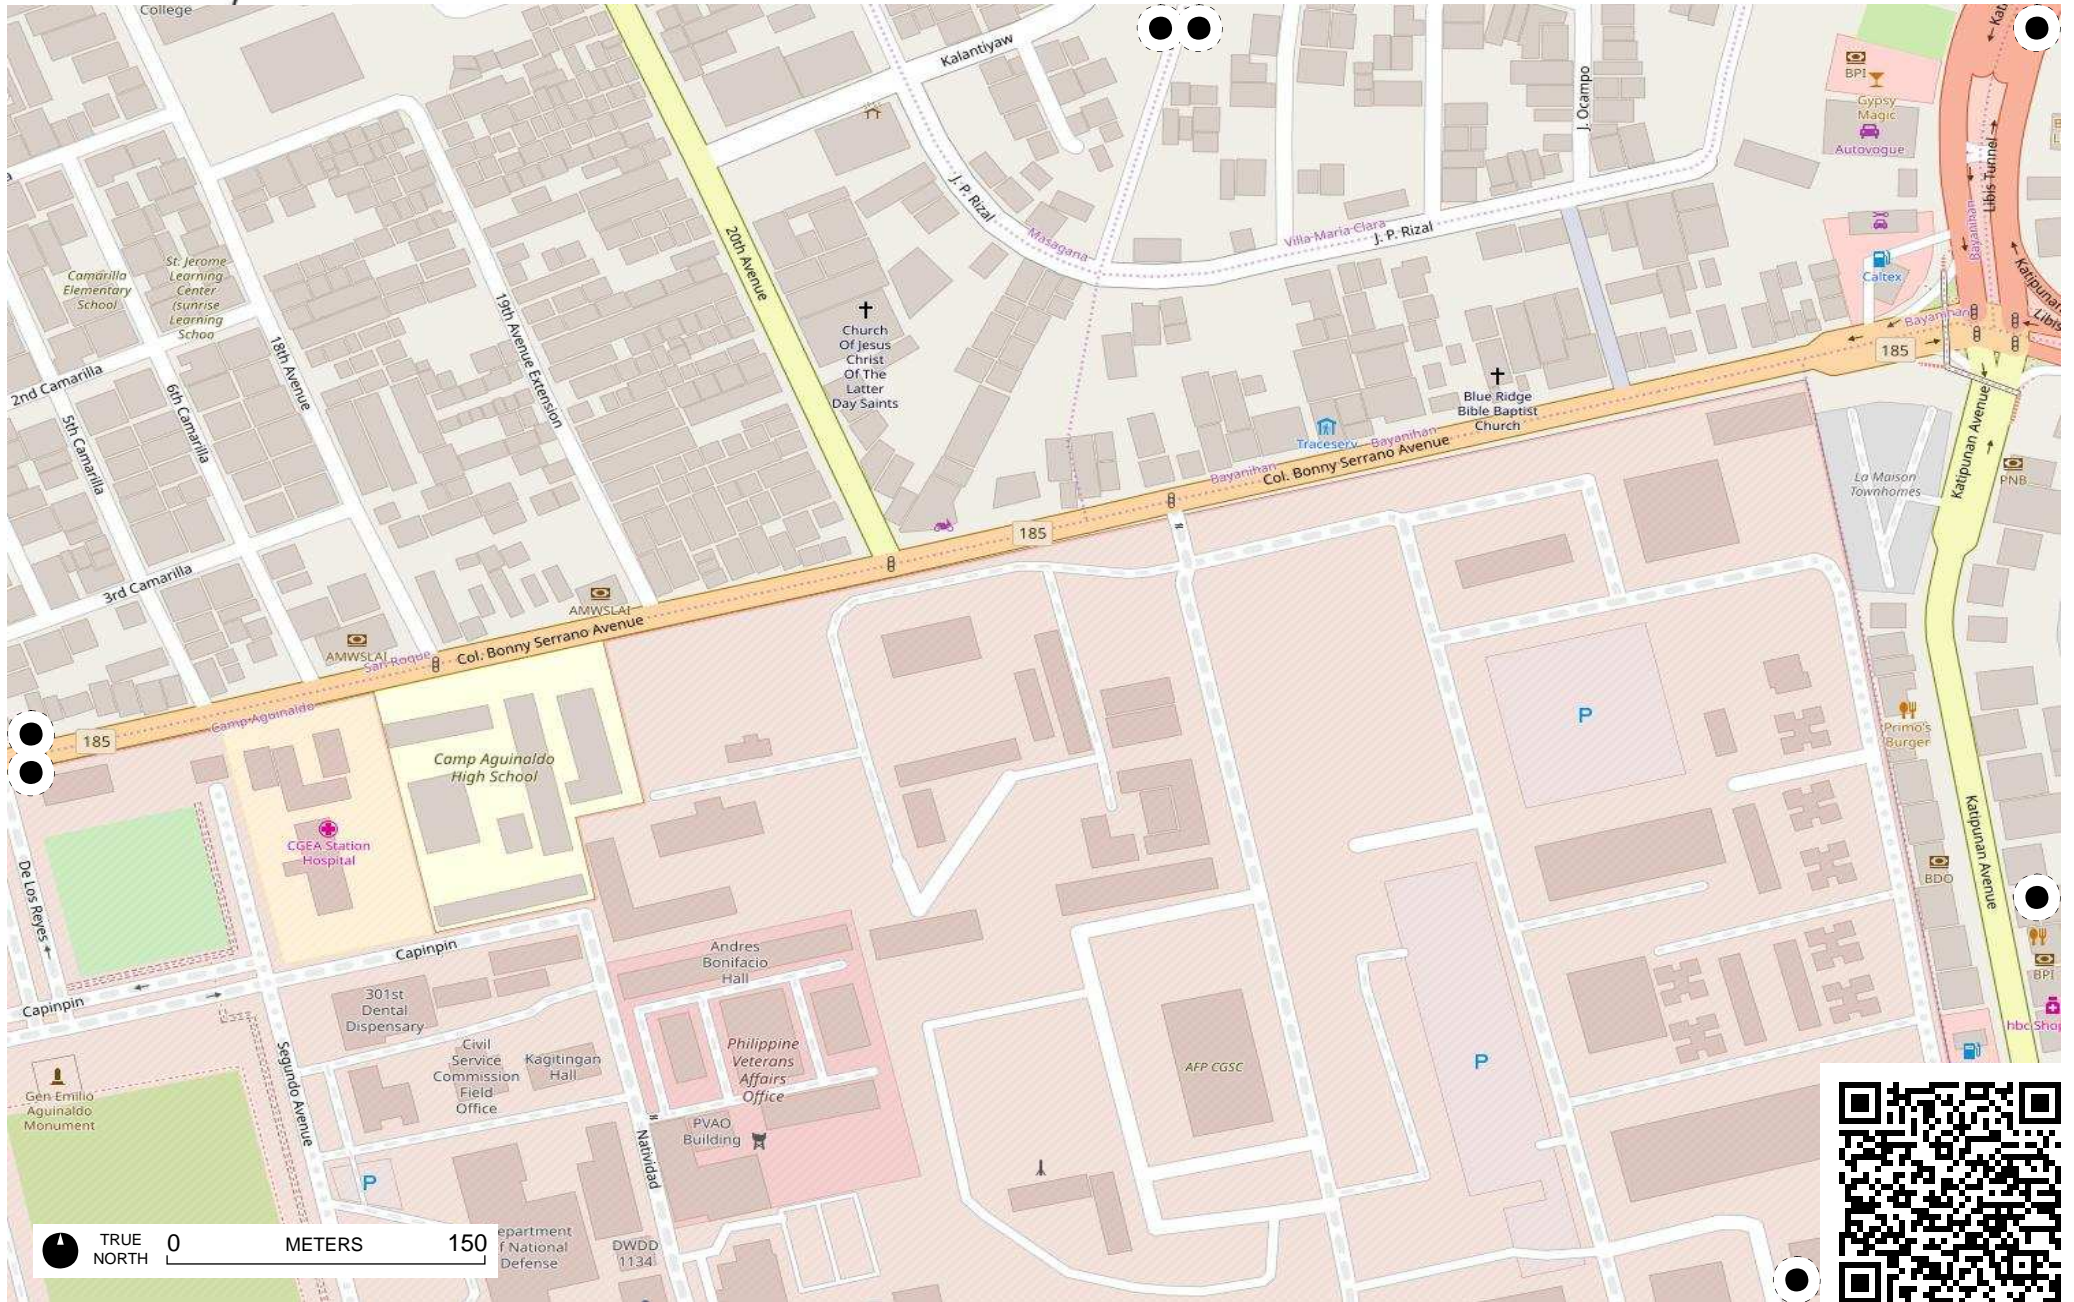

TRUE NORTH 0 METERS 150

TRUE NORTH 0 METERS 150

IDS Logistics

# Field Papers

Bagumbayan

<http://fieldpapers.org/atlas/910y3bwy/E5>