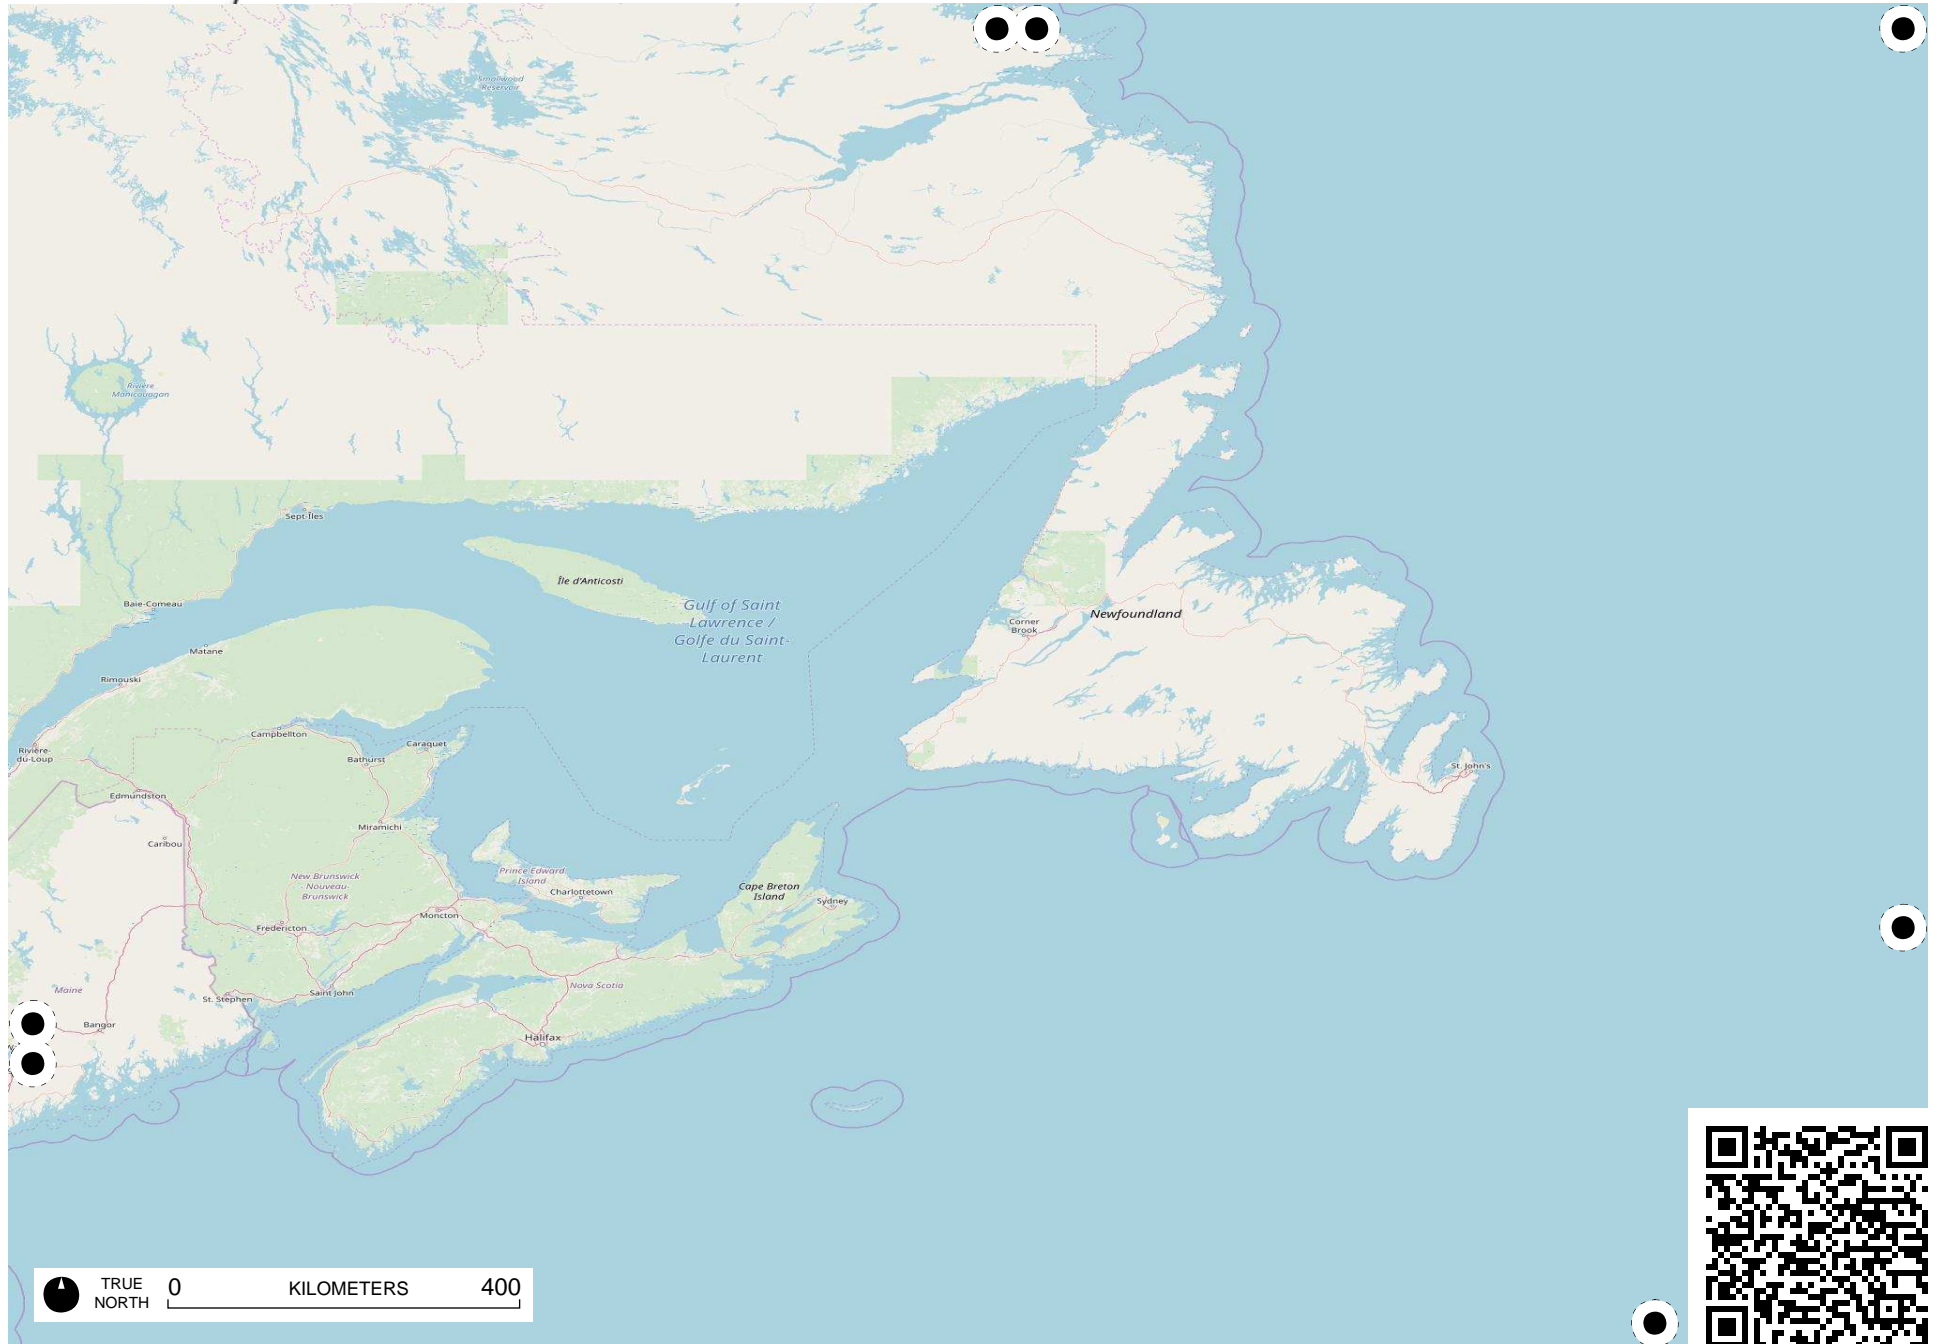

TRUE NORTH 0 KILOMETERS 400

TRUE NORTH 0 KILOMETERS 400

TRUE NORTH 0 KILOMETERS 400

Field Papers

Untitled
<http://fieldpapers.org/atlasses/9fh5o9e0/B4>

Bermuda

TRUE NORTH 0 KILOMETERS 400

Field Papers

Untitled

<http://fieldpapers.org/atlas/9fh5o9e0/C1>

TRUE NORTH 0 KILOMETERS 400