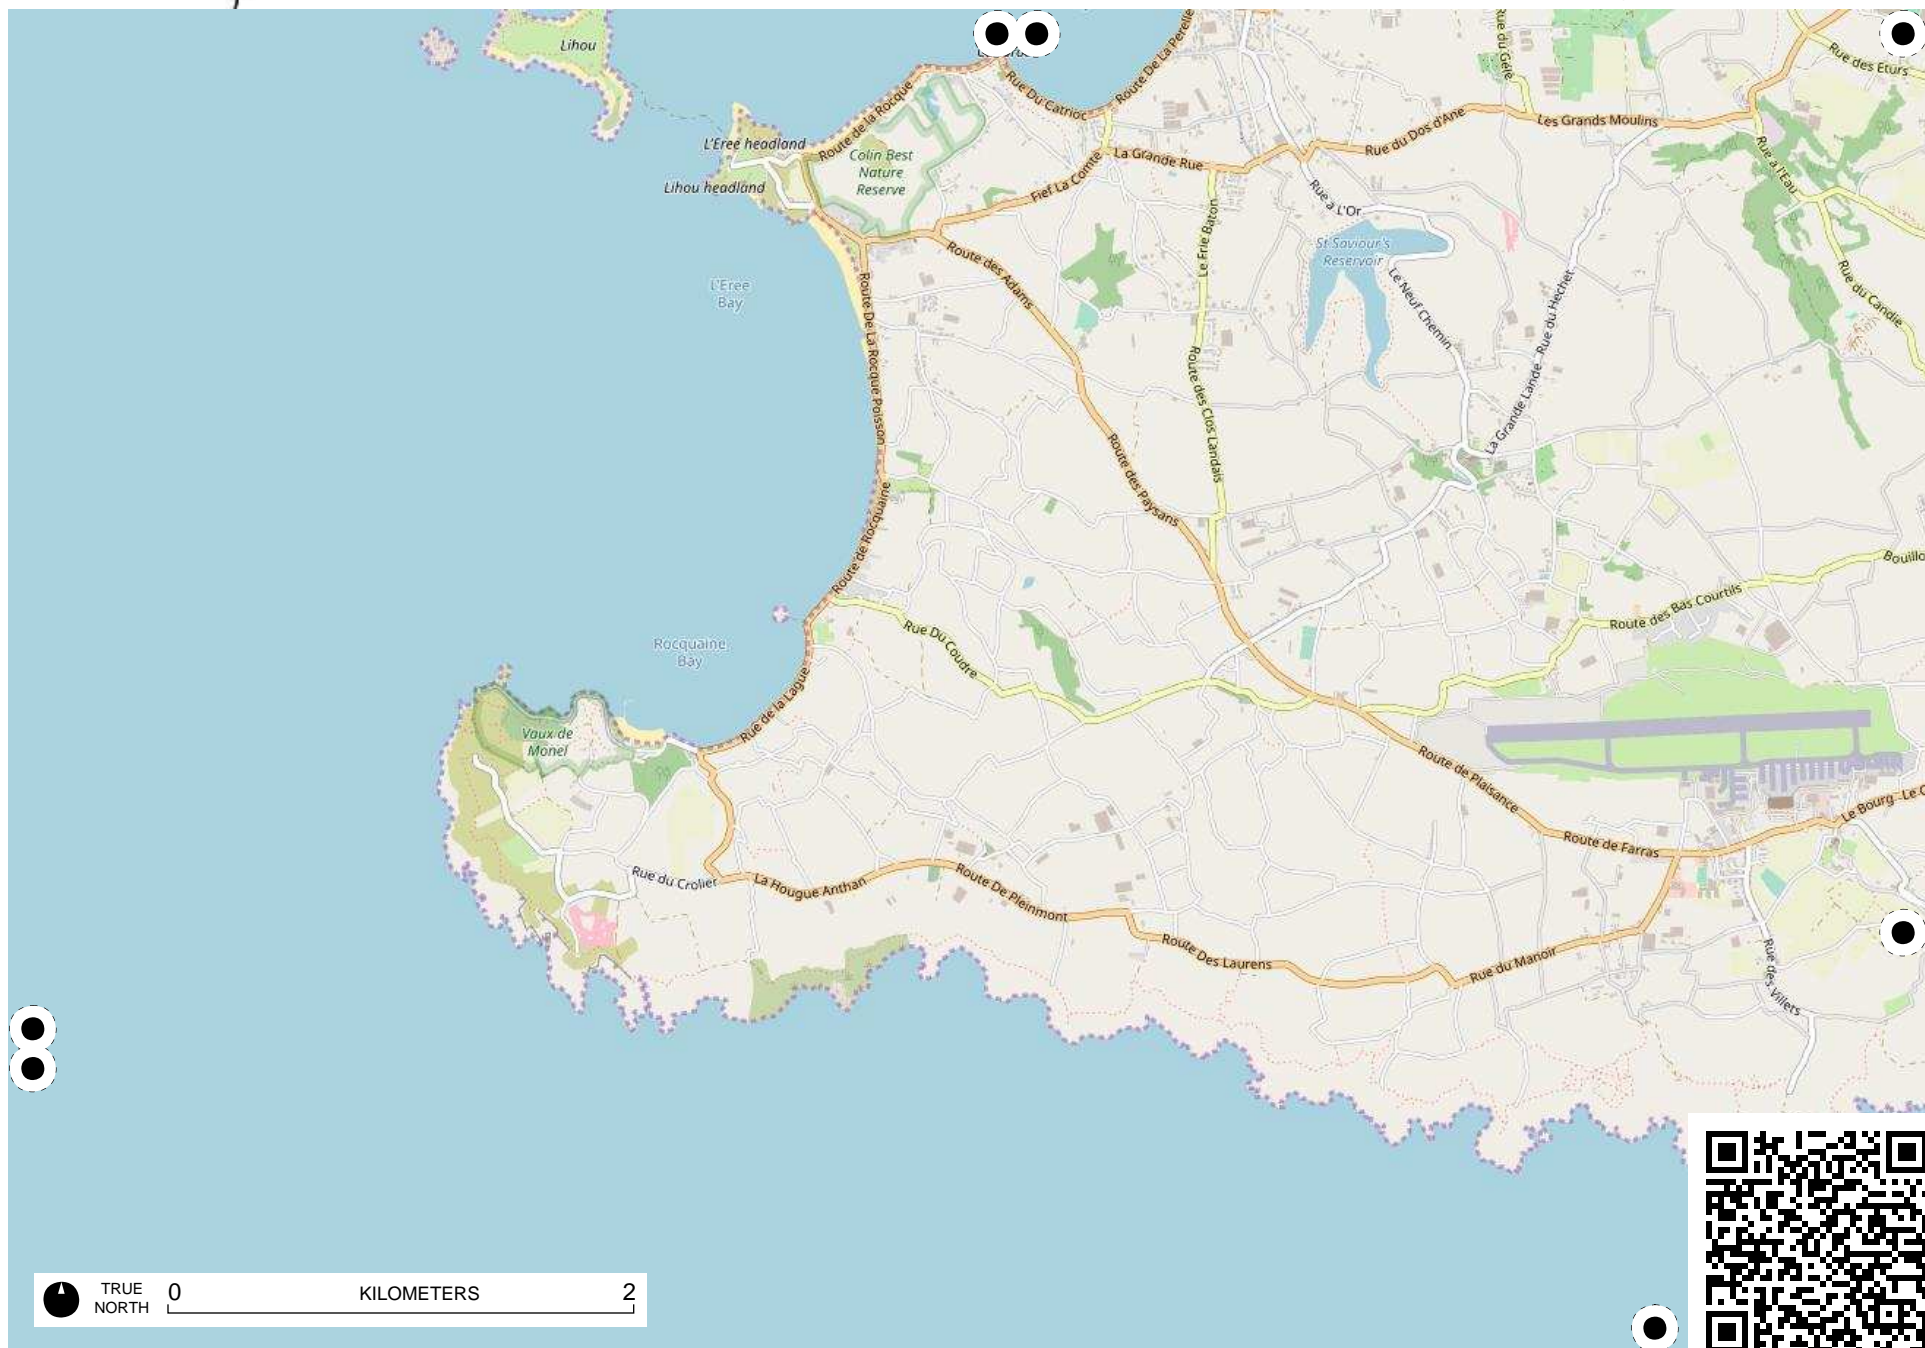

Portsmouth - Saint-Malo

TRUE NORTH 0 KILOMETERS 2

TRUE NORTH 0 2 KILOMETERS

Field Papers

Untitled

<http://fieldpapers.org/atlas/6pr1b4ck/C1>

Field Papers

Untitled

<http://fieldpapers.org/atlasses/6pr1b4ck/C2>

TRUE NORTH 0 KILOMETERS 2

Field Papers

Untitled
<http://fieldpapers.org/atlas/6pr1b4ck/C3>

TRUE NORTH 0 KILOMETERS 2