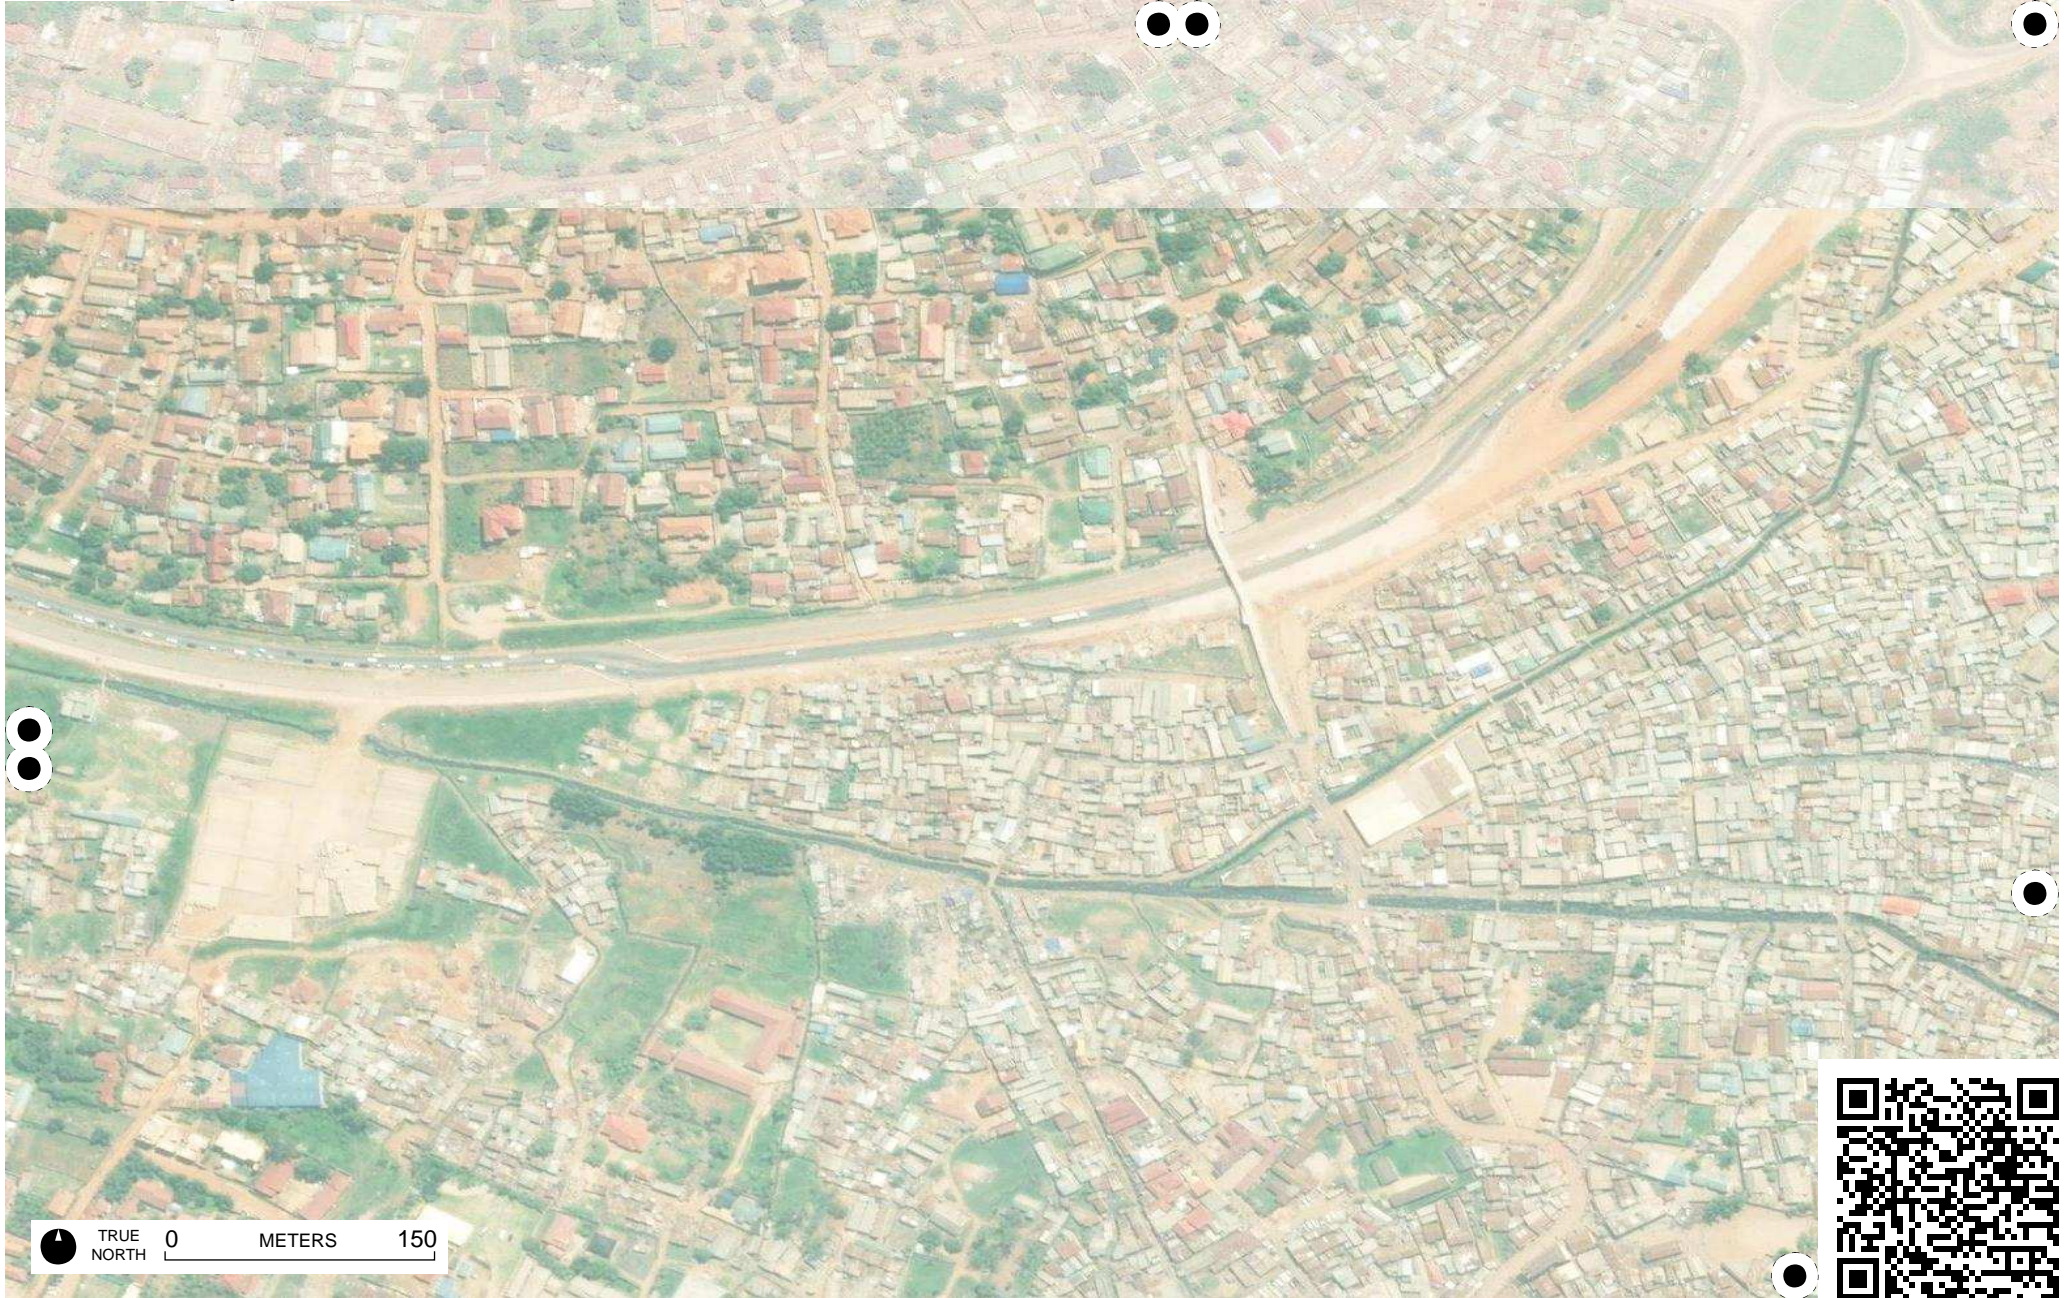

Field Papers

Kyebando-Kisalosallo, Kawempe Field Paper 2
<http://fieldpapers-web.herokuapp.com/atlas/6d0glzdg/A1>

TRUE NORTH 0 METERS 150