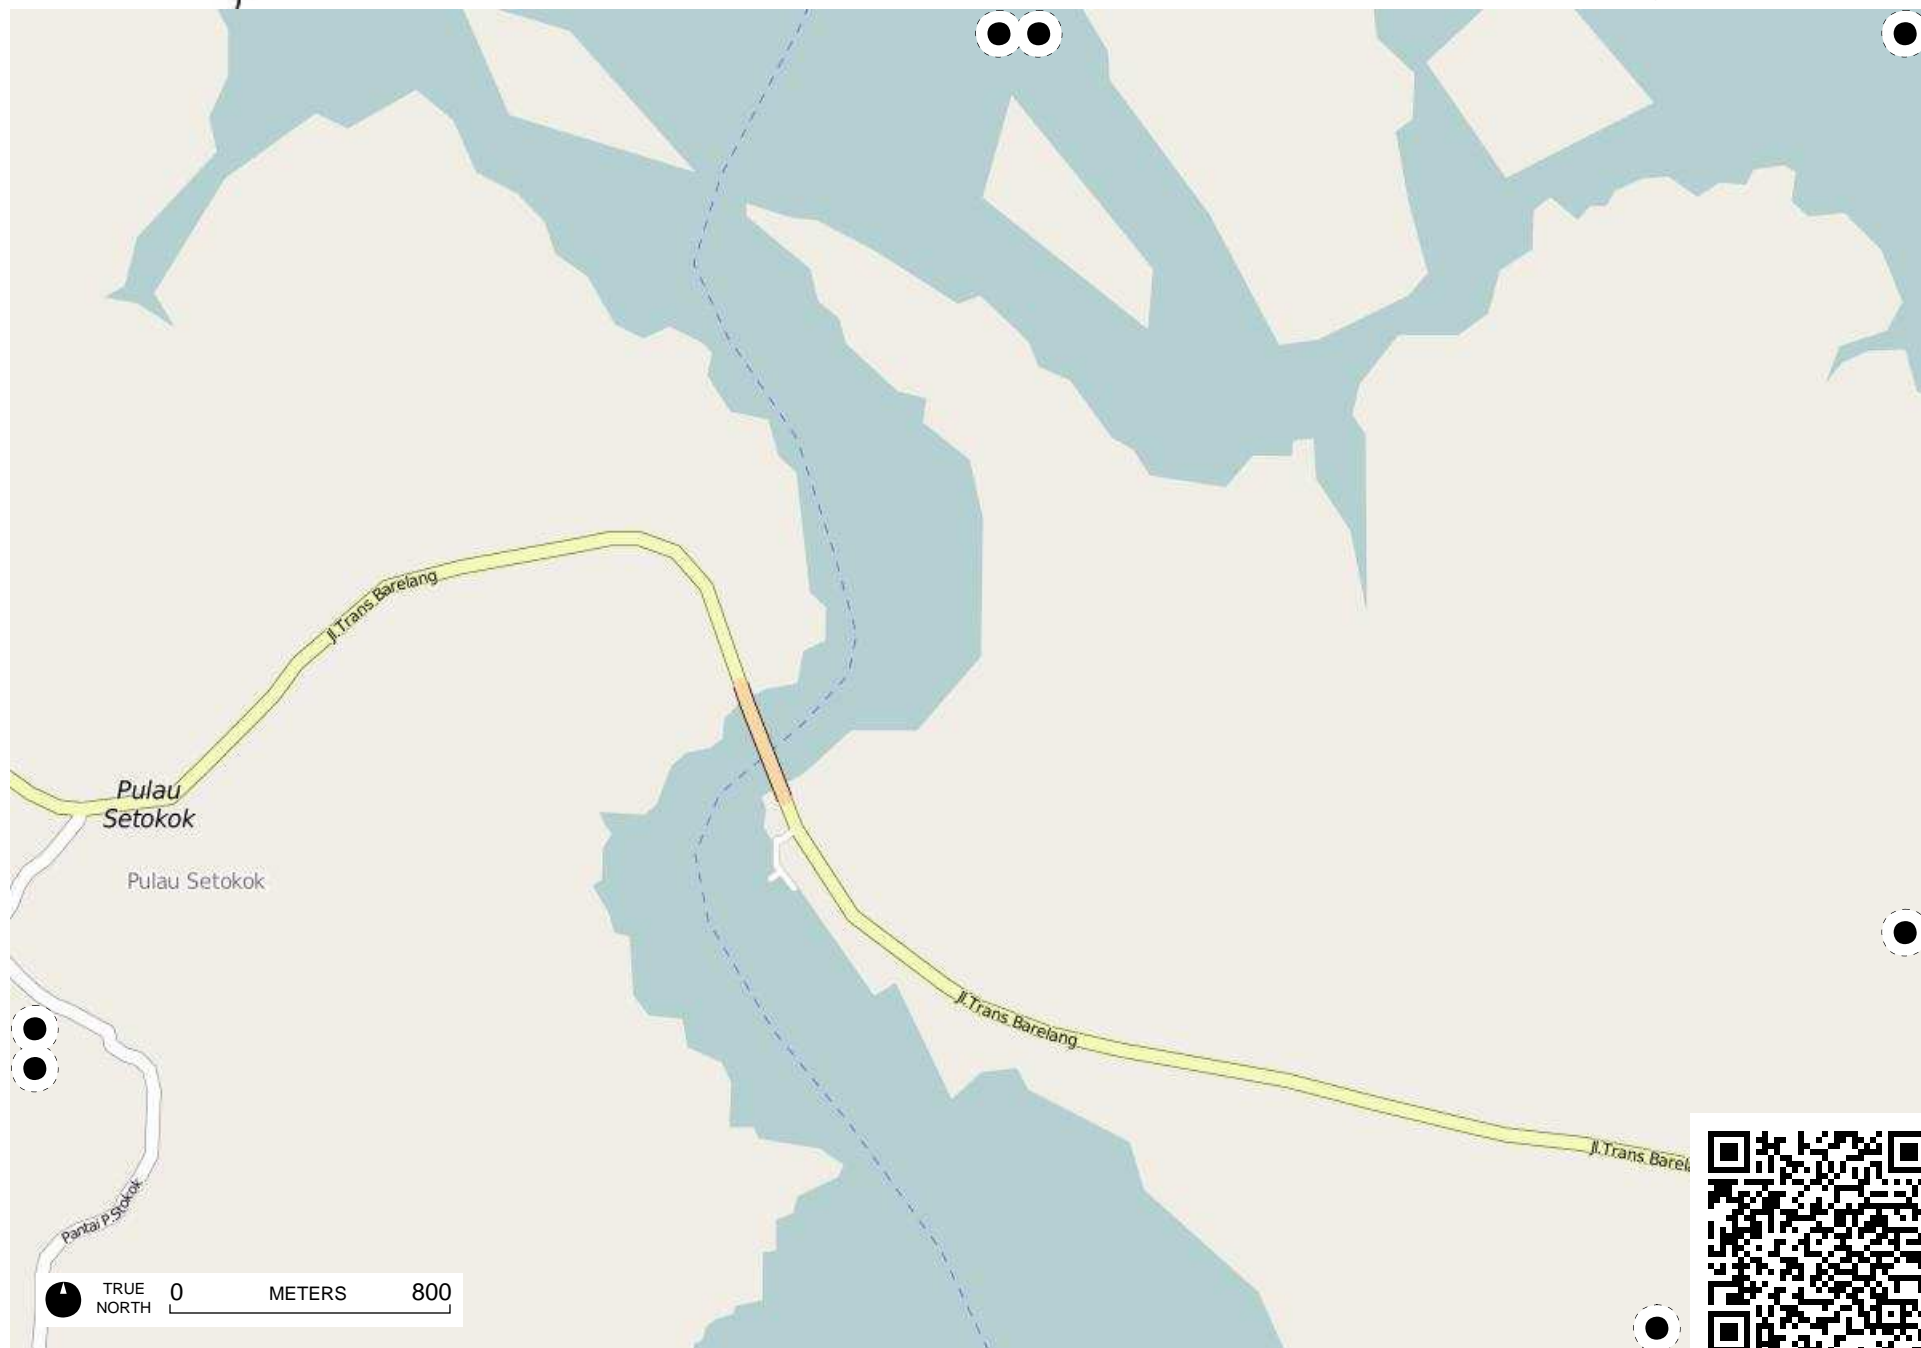

TRUE NORTH 0 METERS 800

Field Papers

Pulau Batam

<http://fieldpapers.org/atlasses/6cikii8r/H1>

Pantai Gelam

TRUE NORTH 0 METERS 800

TRUE NORTH 0 METERS 800

Field Papers

Pulau Batam

<http://fieldpapers.org/atlasses/6cikii8r/H6>

TRUE NORTH 0 METERS 800