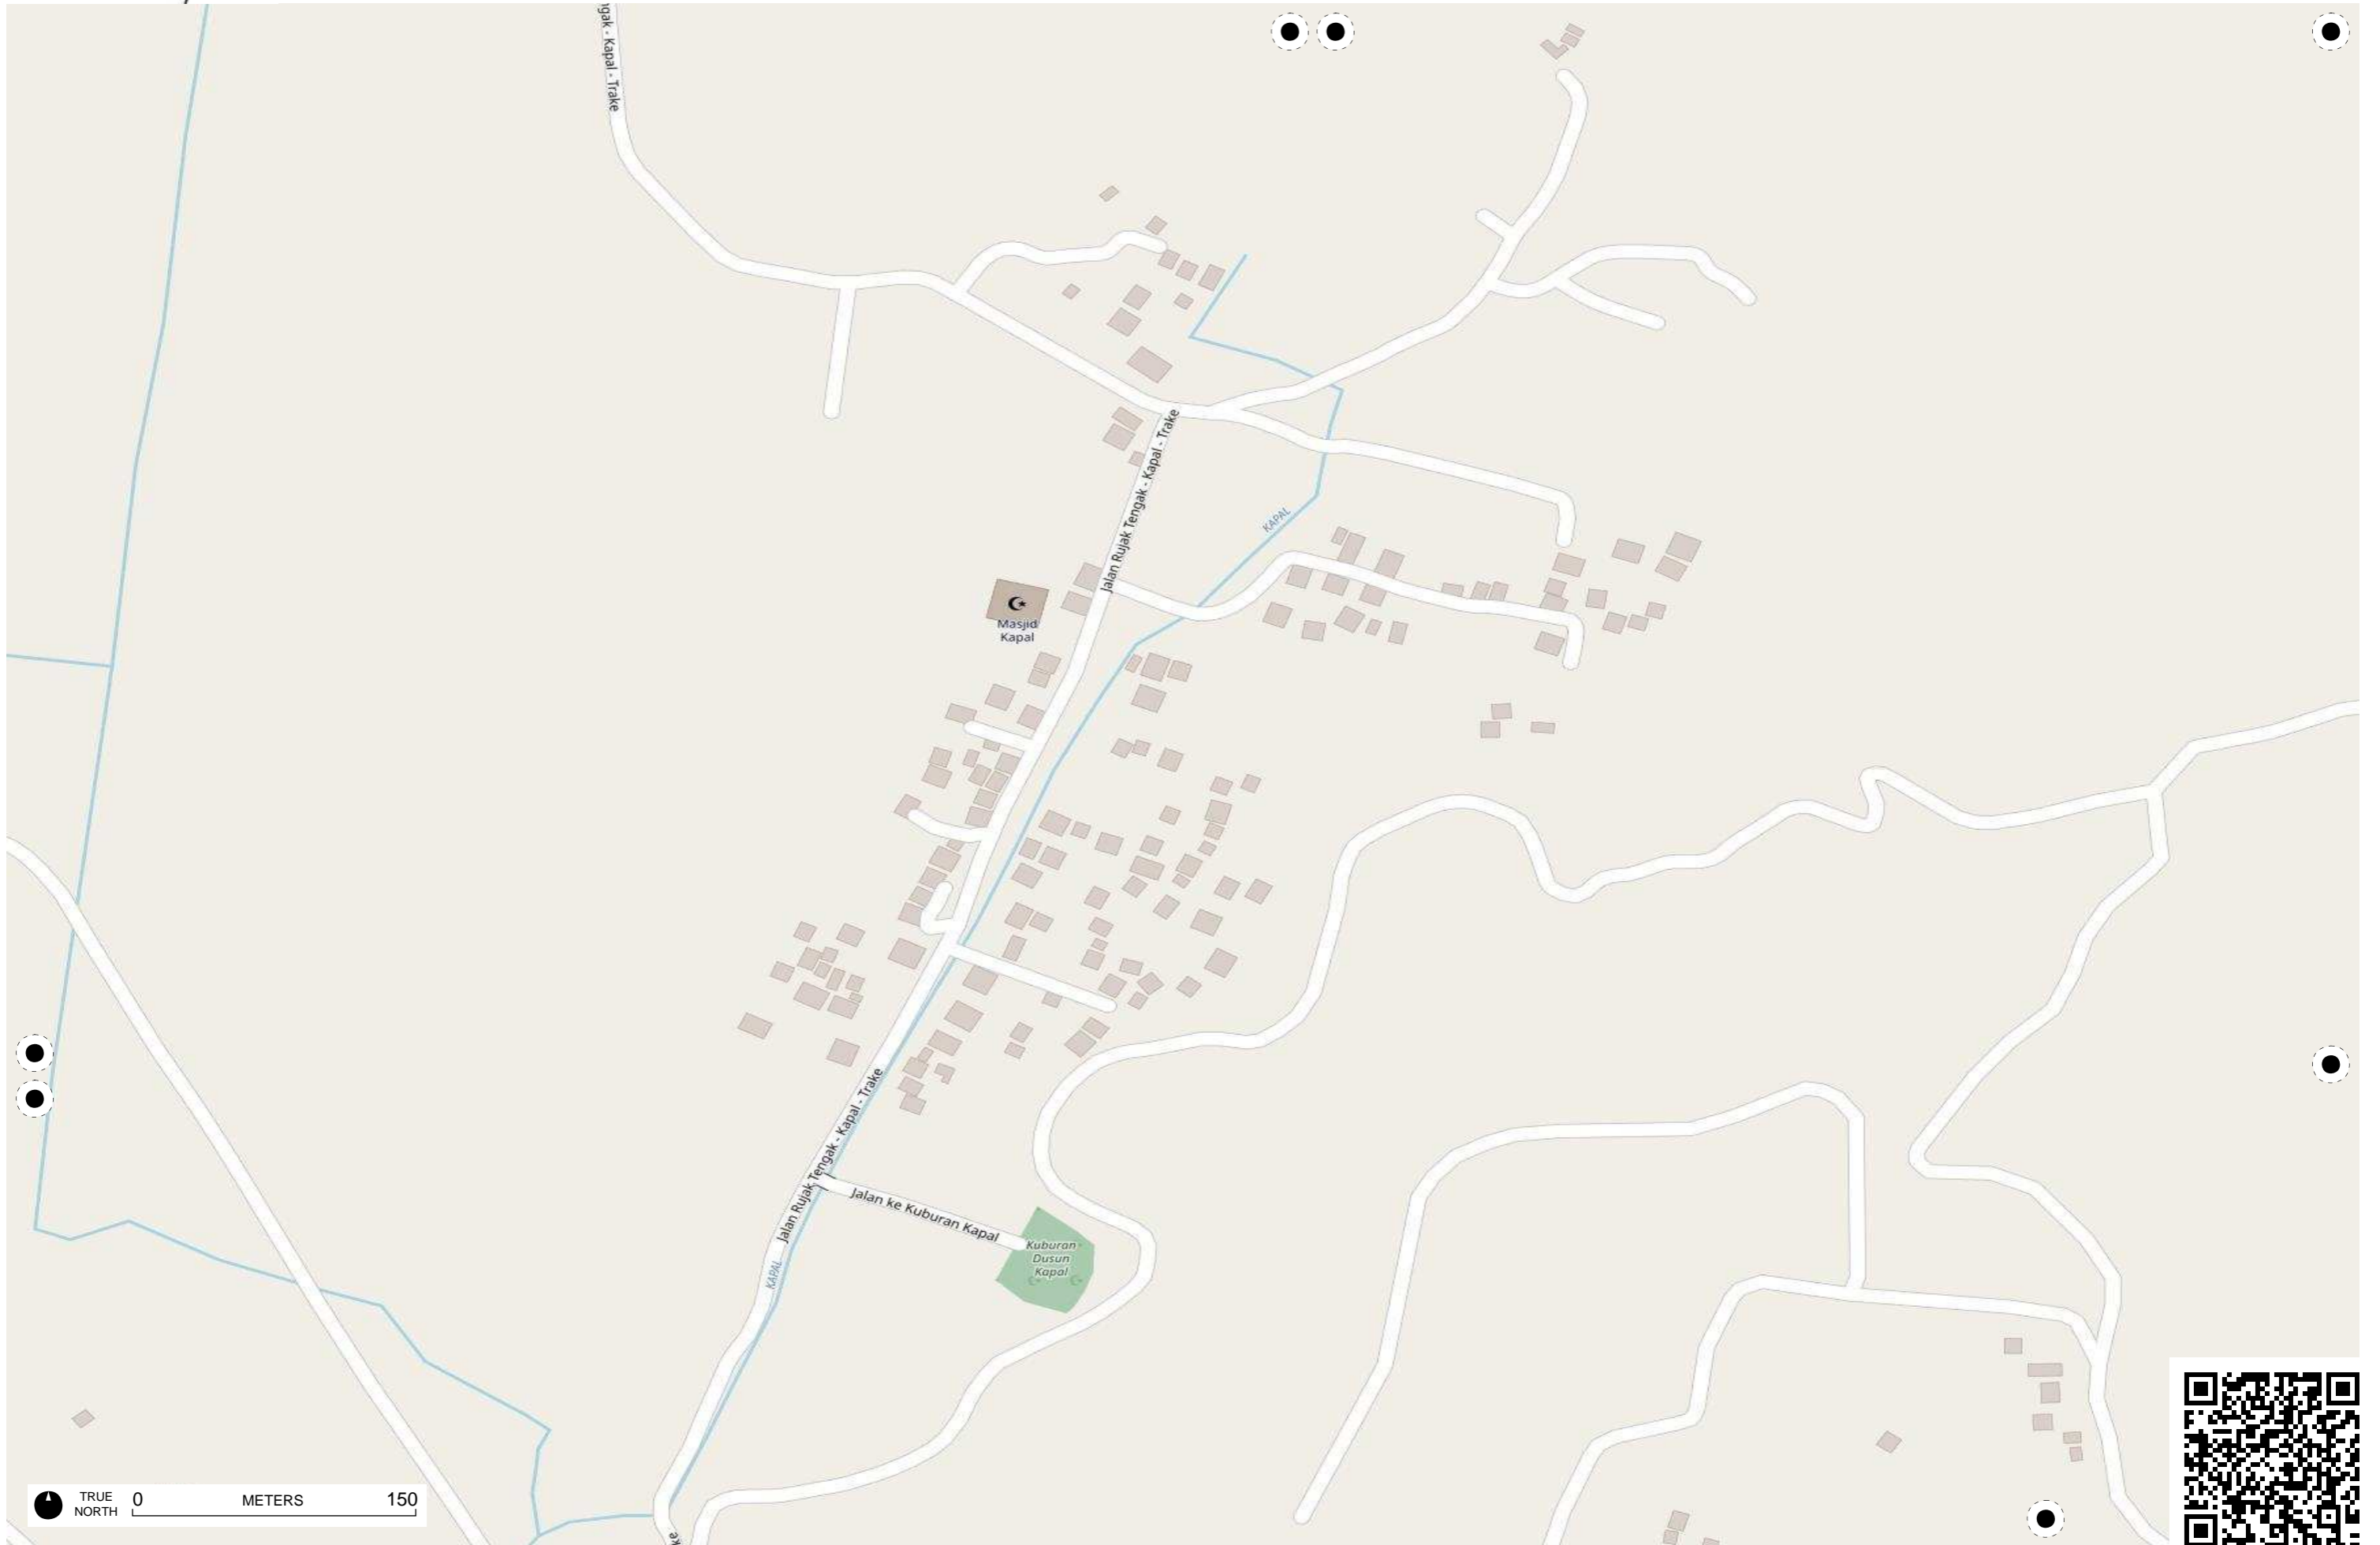

TRUE NORTH 0 METERS 150

TRUE NORTH 0 METERS 150

TRUE NORTH 0 METERS 150

TRUE NORTH 0 METERS 150

TRUE NORTH 0 METERS 150

TRUE NORTH 0 METERS 150

TRUE NORTH 0 METERS 150

TRUE NORTH 0 METERS 150

GUNUNG SUARE - TOMA...

TRUE NORTH 0 150 METERS

TRUE NORTH 0 METERS 150

TRUE NORTH 0 METERS 150

TRUE NORTH 0 METERS 150

mbok Tengah

TRUE NORTH 0 METERS 150

TRUE NORTH 0 METERS 150

TRUE NORTH 0 METERS 150