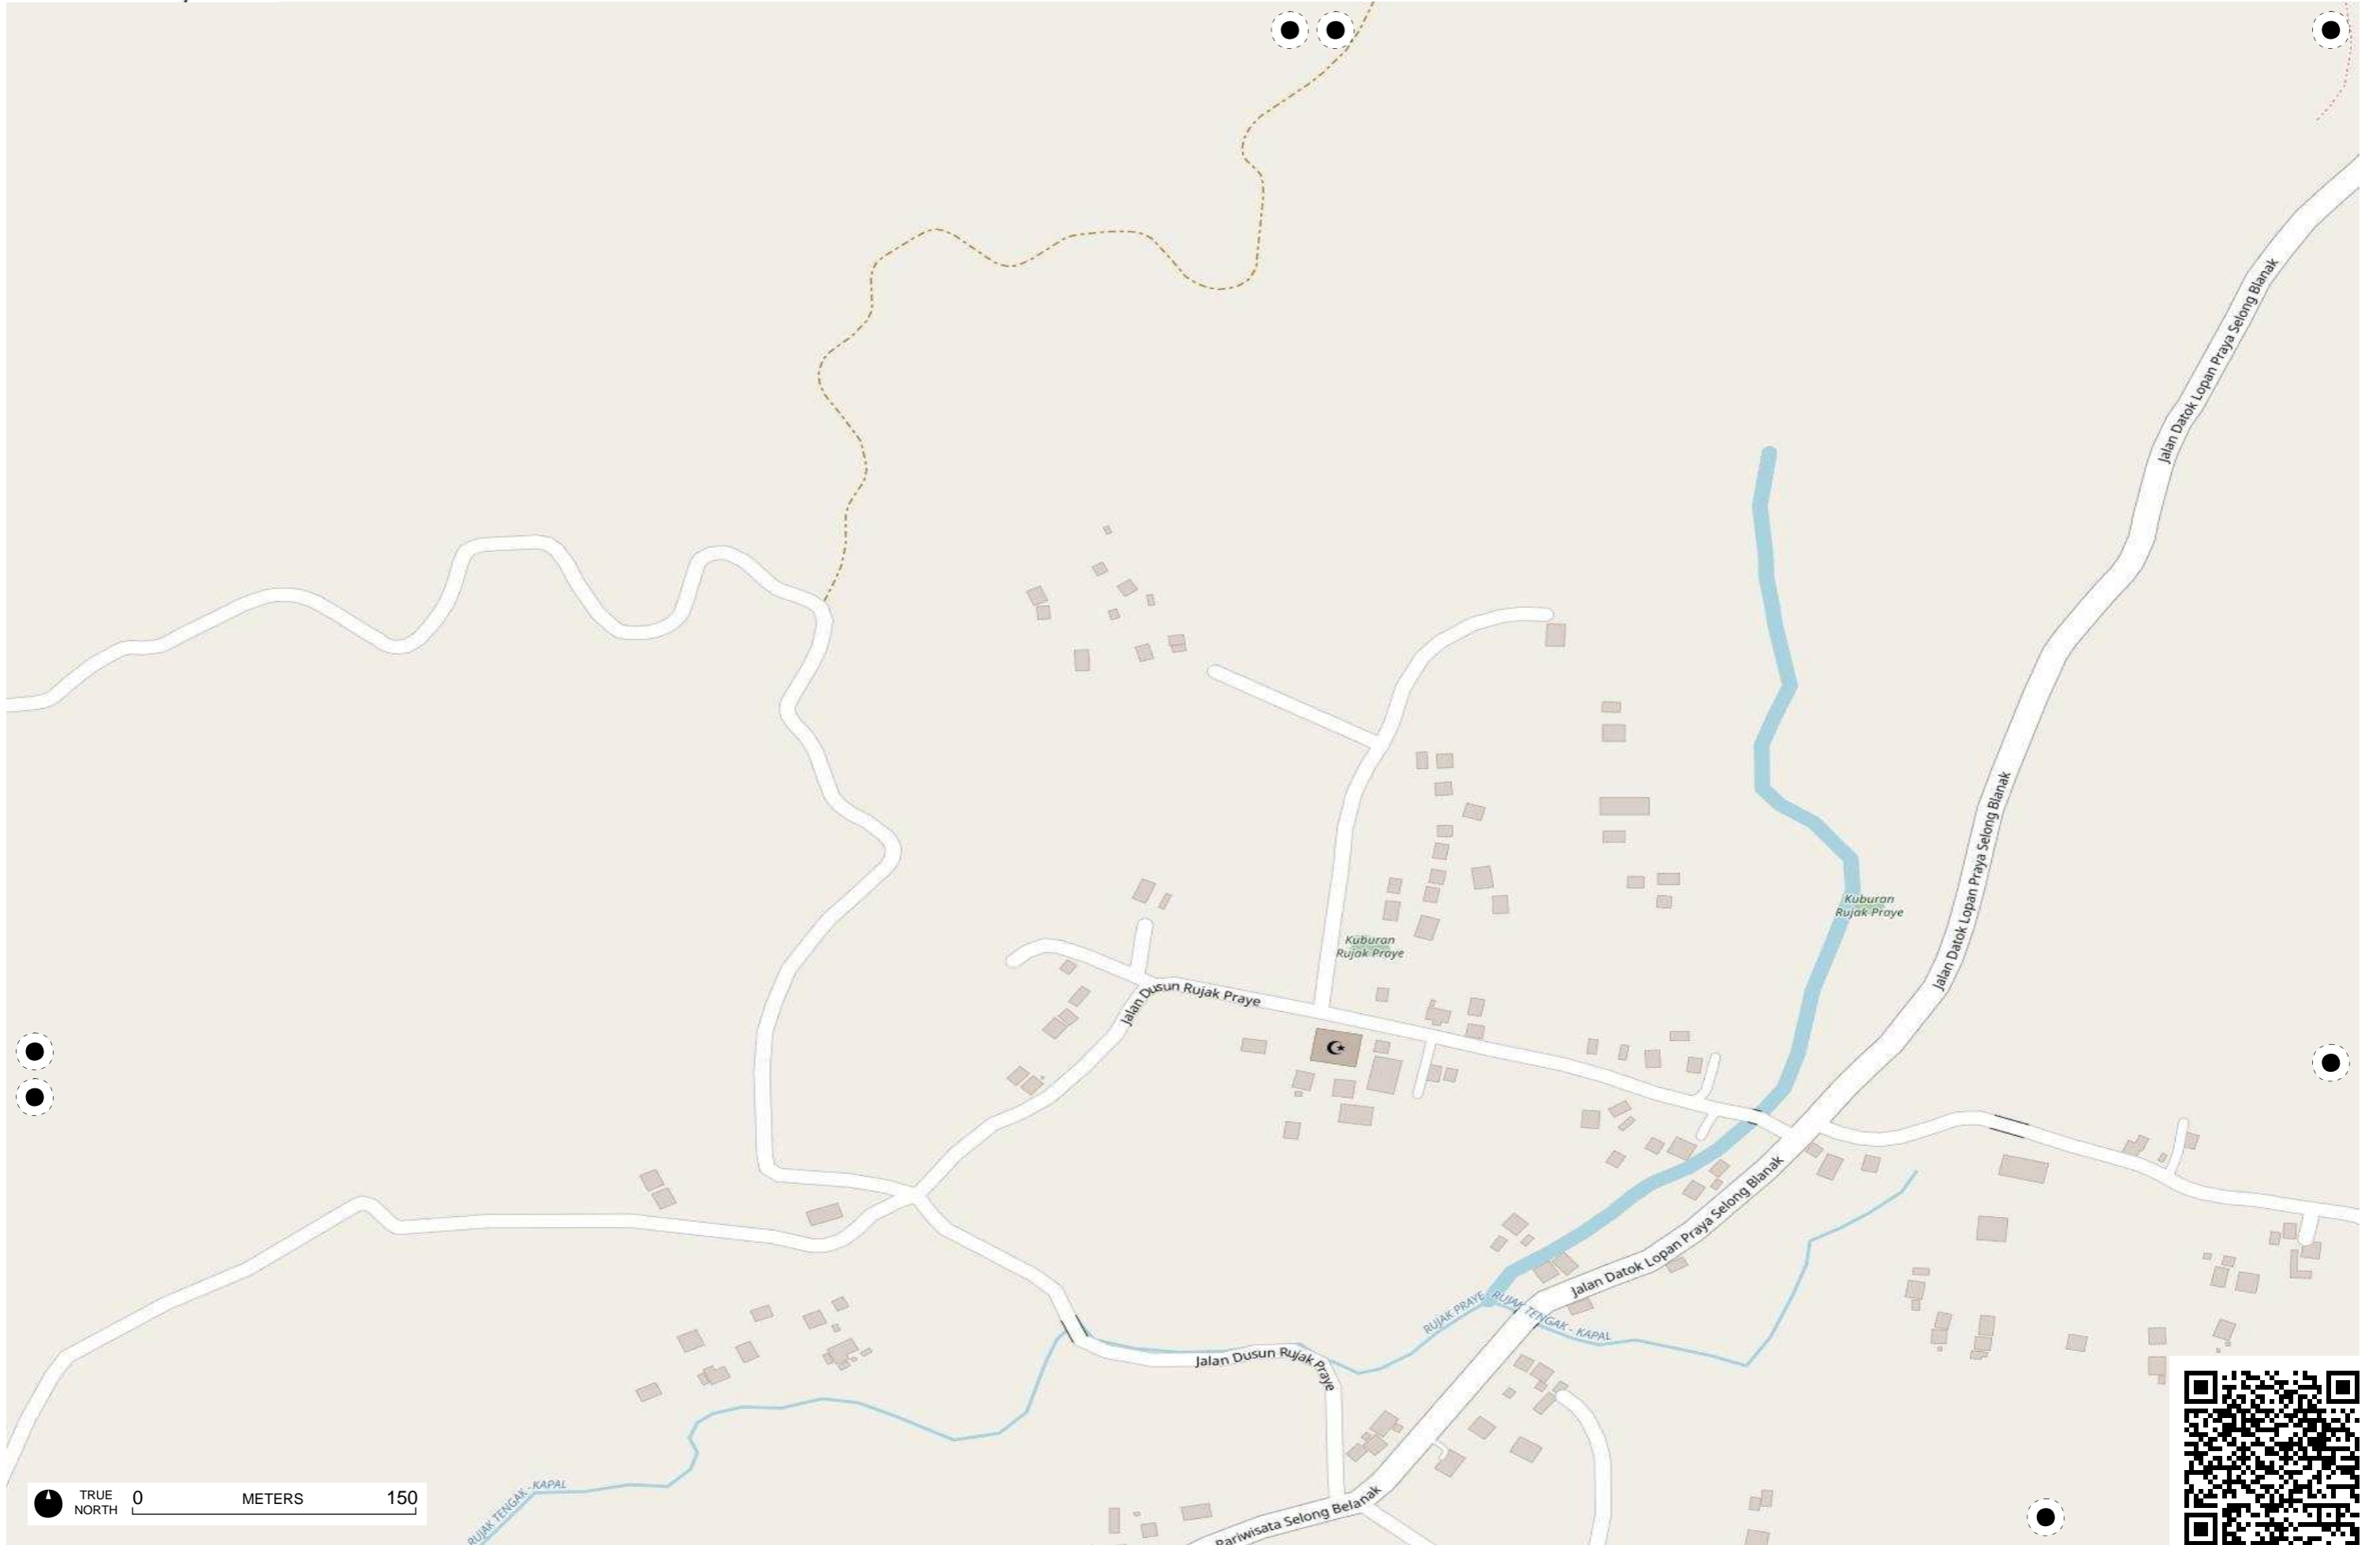

TRUE NORTH 0 METERS 150

TRUE NORTH 0 METERS 150

TRUE NORTH 0 METERS 150

TRUE NORTH 0 METERS 150

TRUE NORTH 0 METERS 150

TRUE NORTH 0 METERS 150

TRUE NORTH 0 METERS 150

TRUE NORTH 0 METERS 150

GUNUNG SUARE - TOMA...

TRUE NORTH 0 150 METERS

TRUE NORTH 0 METERS 150

TRUE NORTH 0 METERS 150

TRUE NORTH 0 METERS 150

mbok Tengah

TRUE NORTH 0 METERS 150

TRUE NORTH 0 METERS 150

TRUE NORTH 0 METERS 150