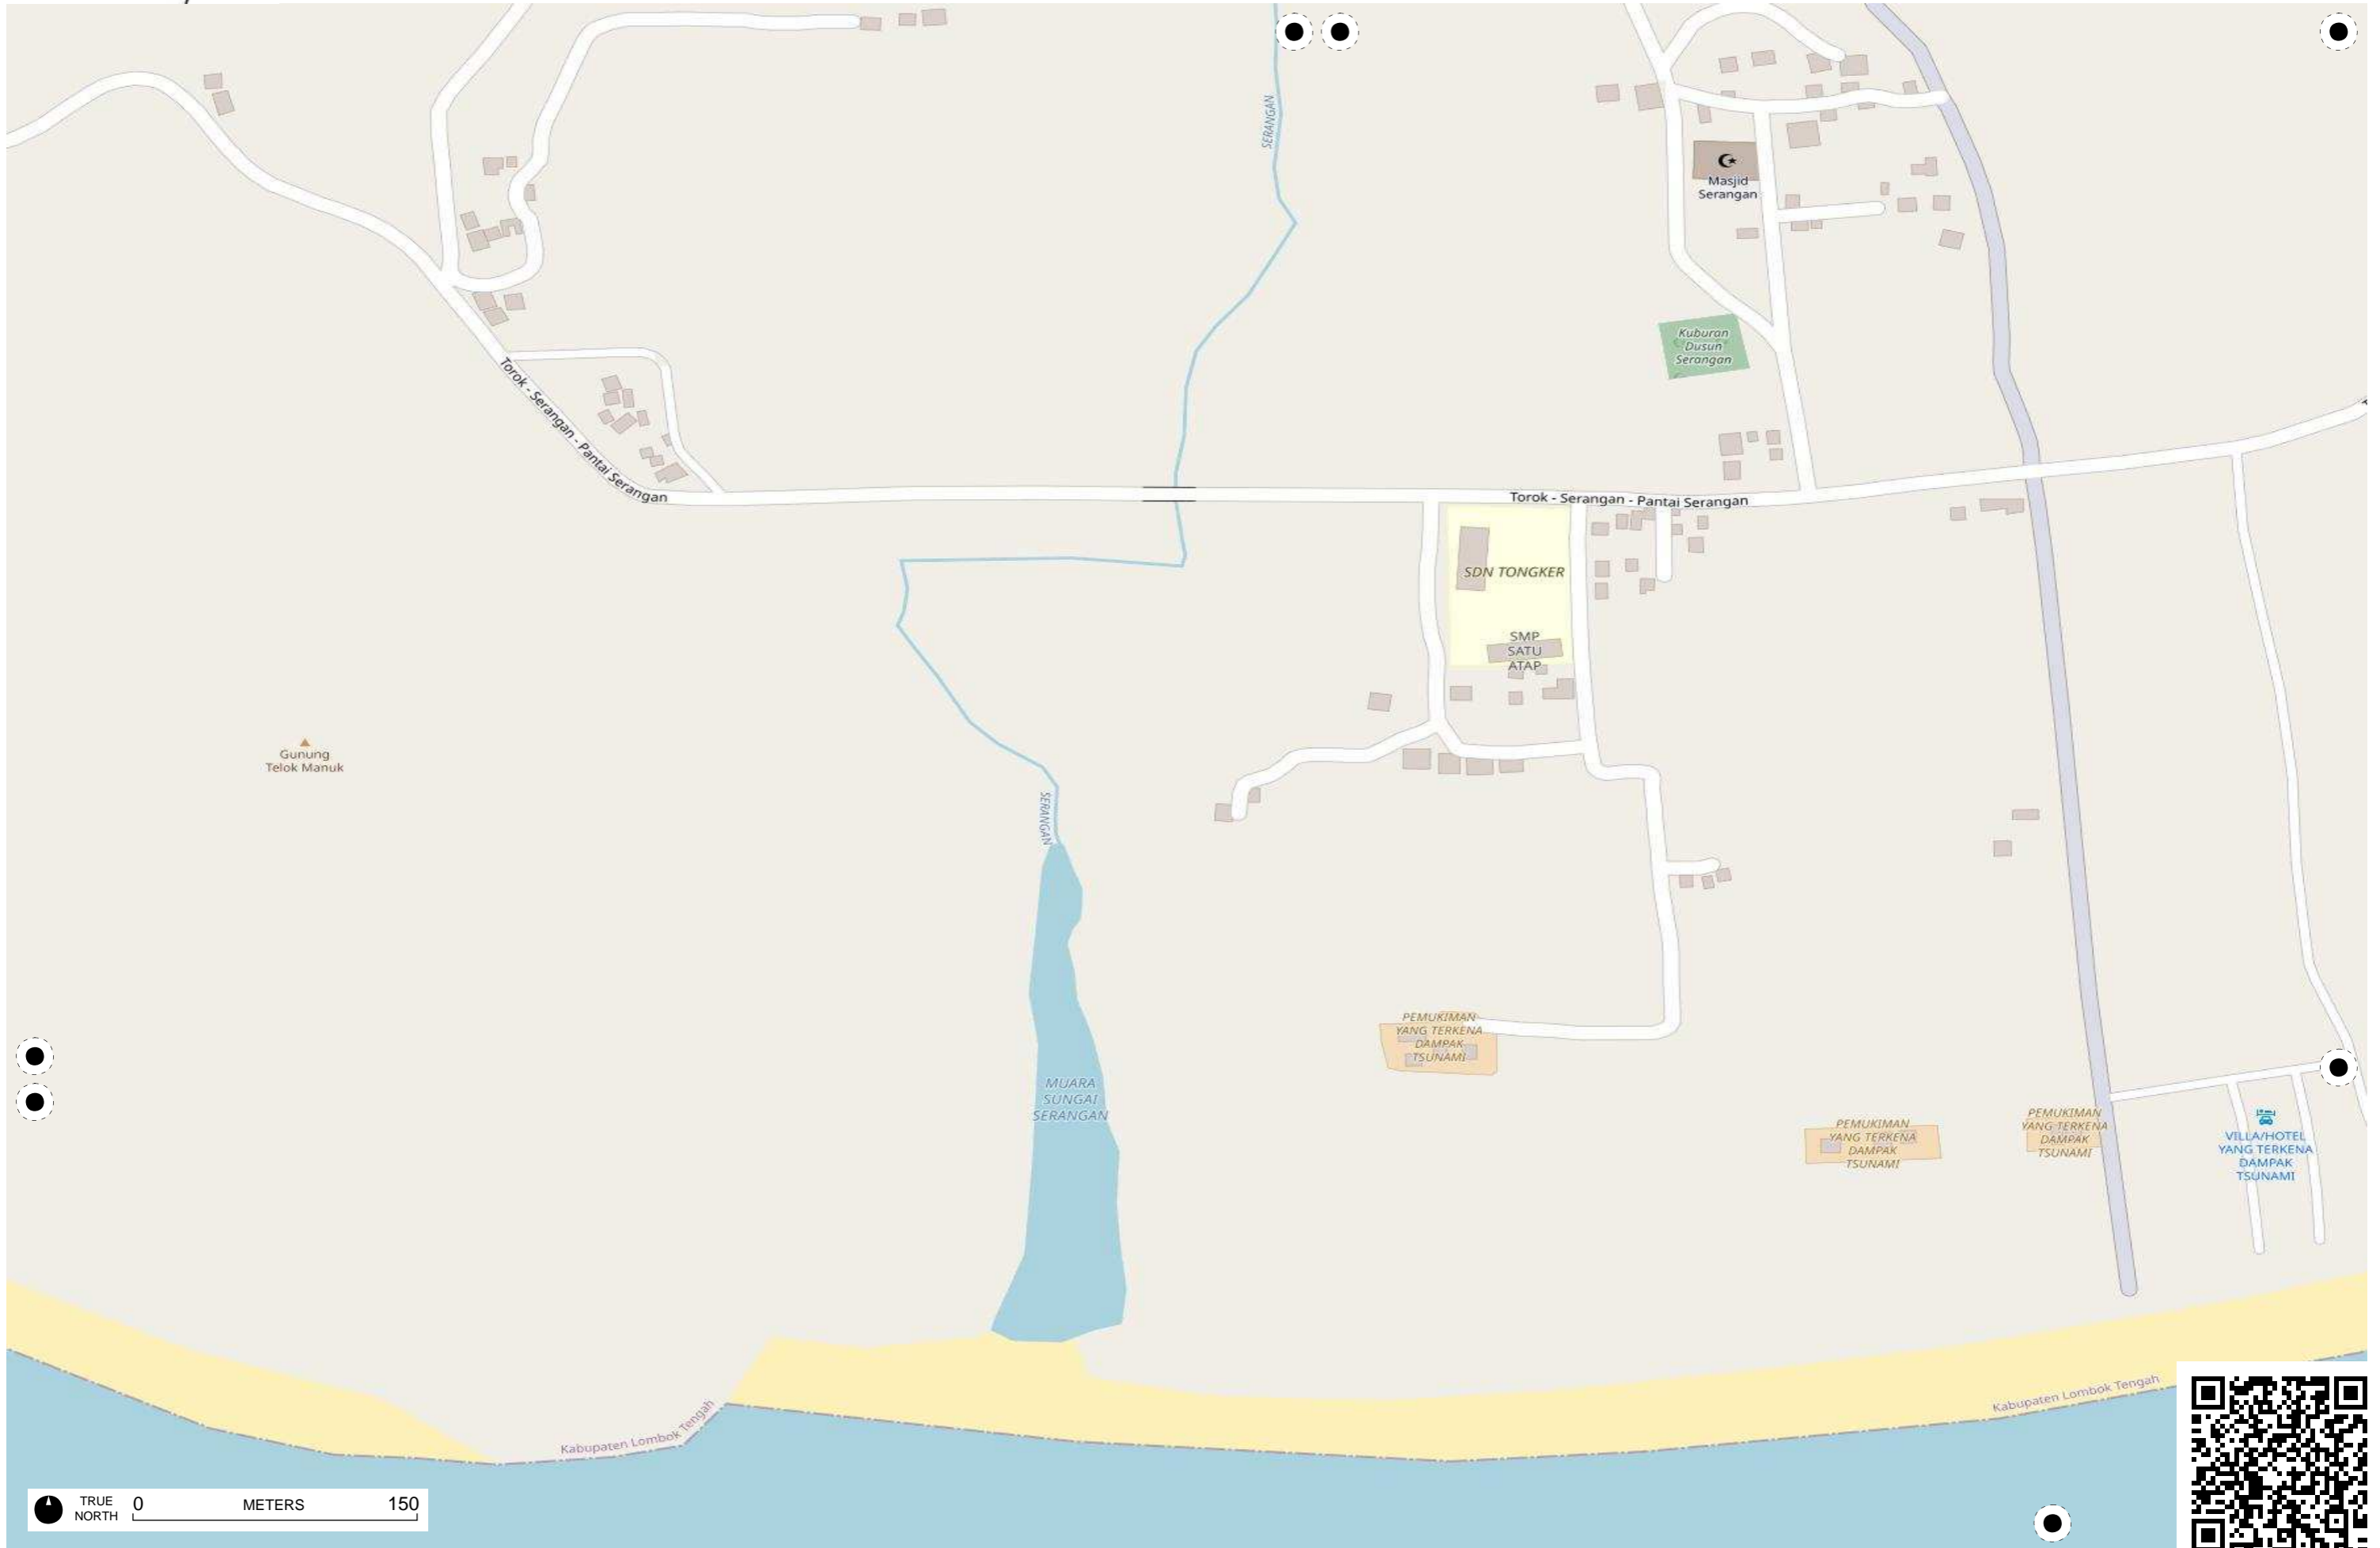

TRUE NORTH 0 METERS 150

TRUE NORTH 0 METERS 150

TRUE NORTH 0 METERS 150

TRUE NORTH 0 METERS 150

TRUE NORTH 0 METERS 150

TRUE NORTH 0 METERS 150

TRUE NORTH 0 METERS 150

TRUE NORTH 0 METERS 150

GUNUNG SUARE - TOMA...

TRUE NORTH 0 150 METERS

TRUE NORTH 0 METERS 150

TRUE NORTH 0 METERS 150

TRUE NORTH 0 METERS 150

mbok Tengah

TRUE NORTH 0 METERS 150

TRUE NORTH 0 METERS 150

TRUE NORTH 0 METERS 150