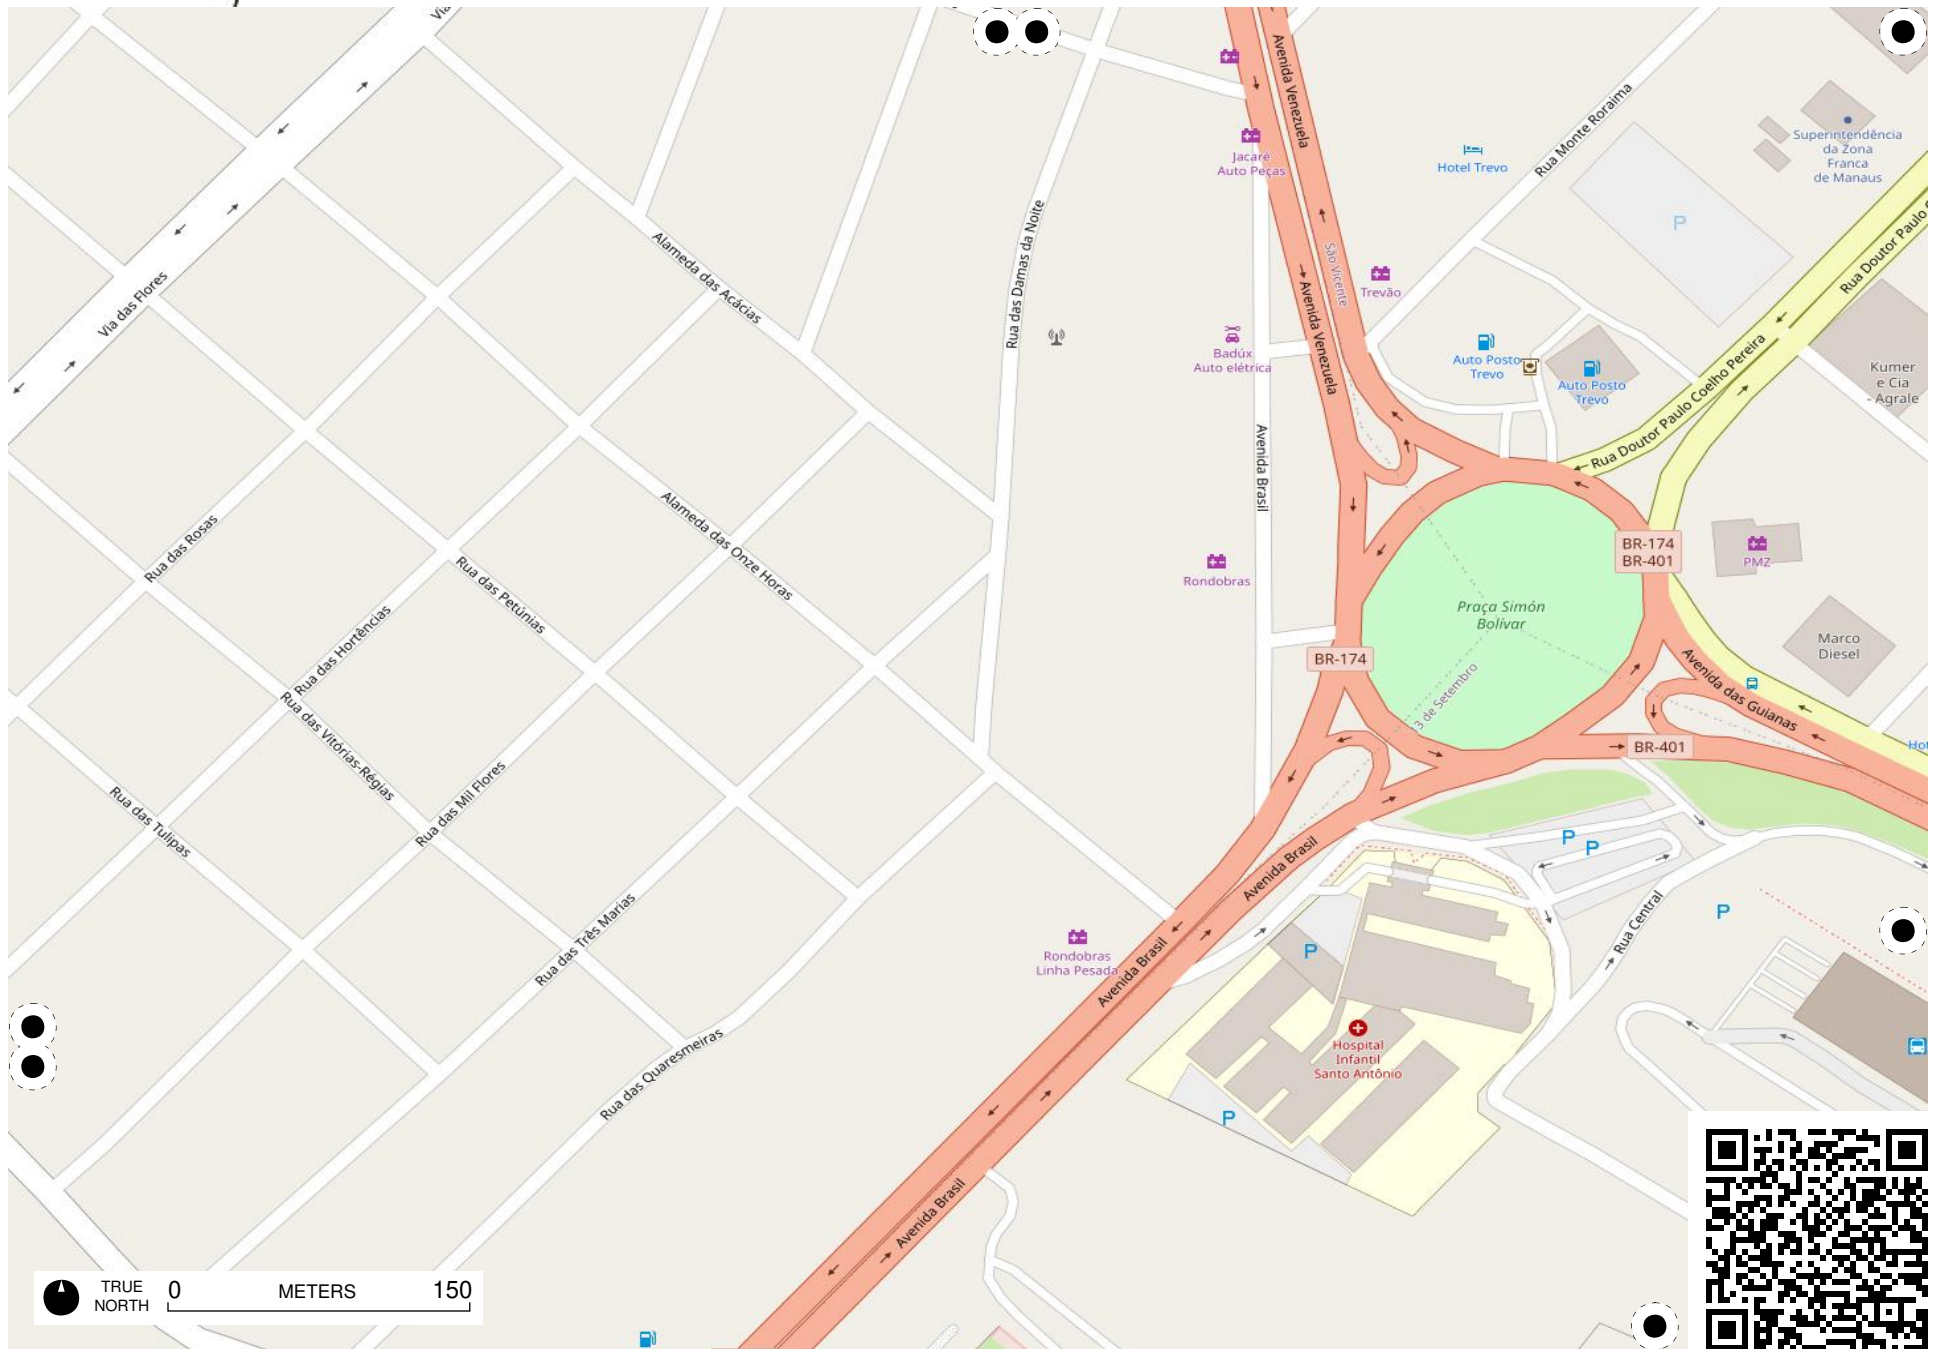

Assembleia de Deus

TRUE NORTH 0 METERS 150

Field Papers

TRUE NORTH 0 METERS 150

Field Papers

Untitled

<https://fieldpapers.org/atlas/6bey686k/E4>

TRUE NORTH 0 METERS 150