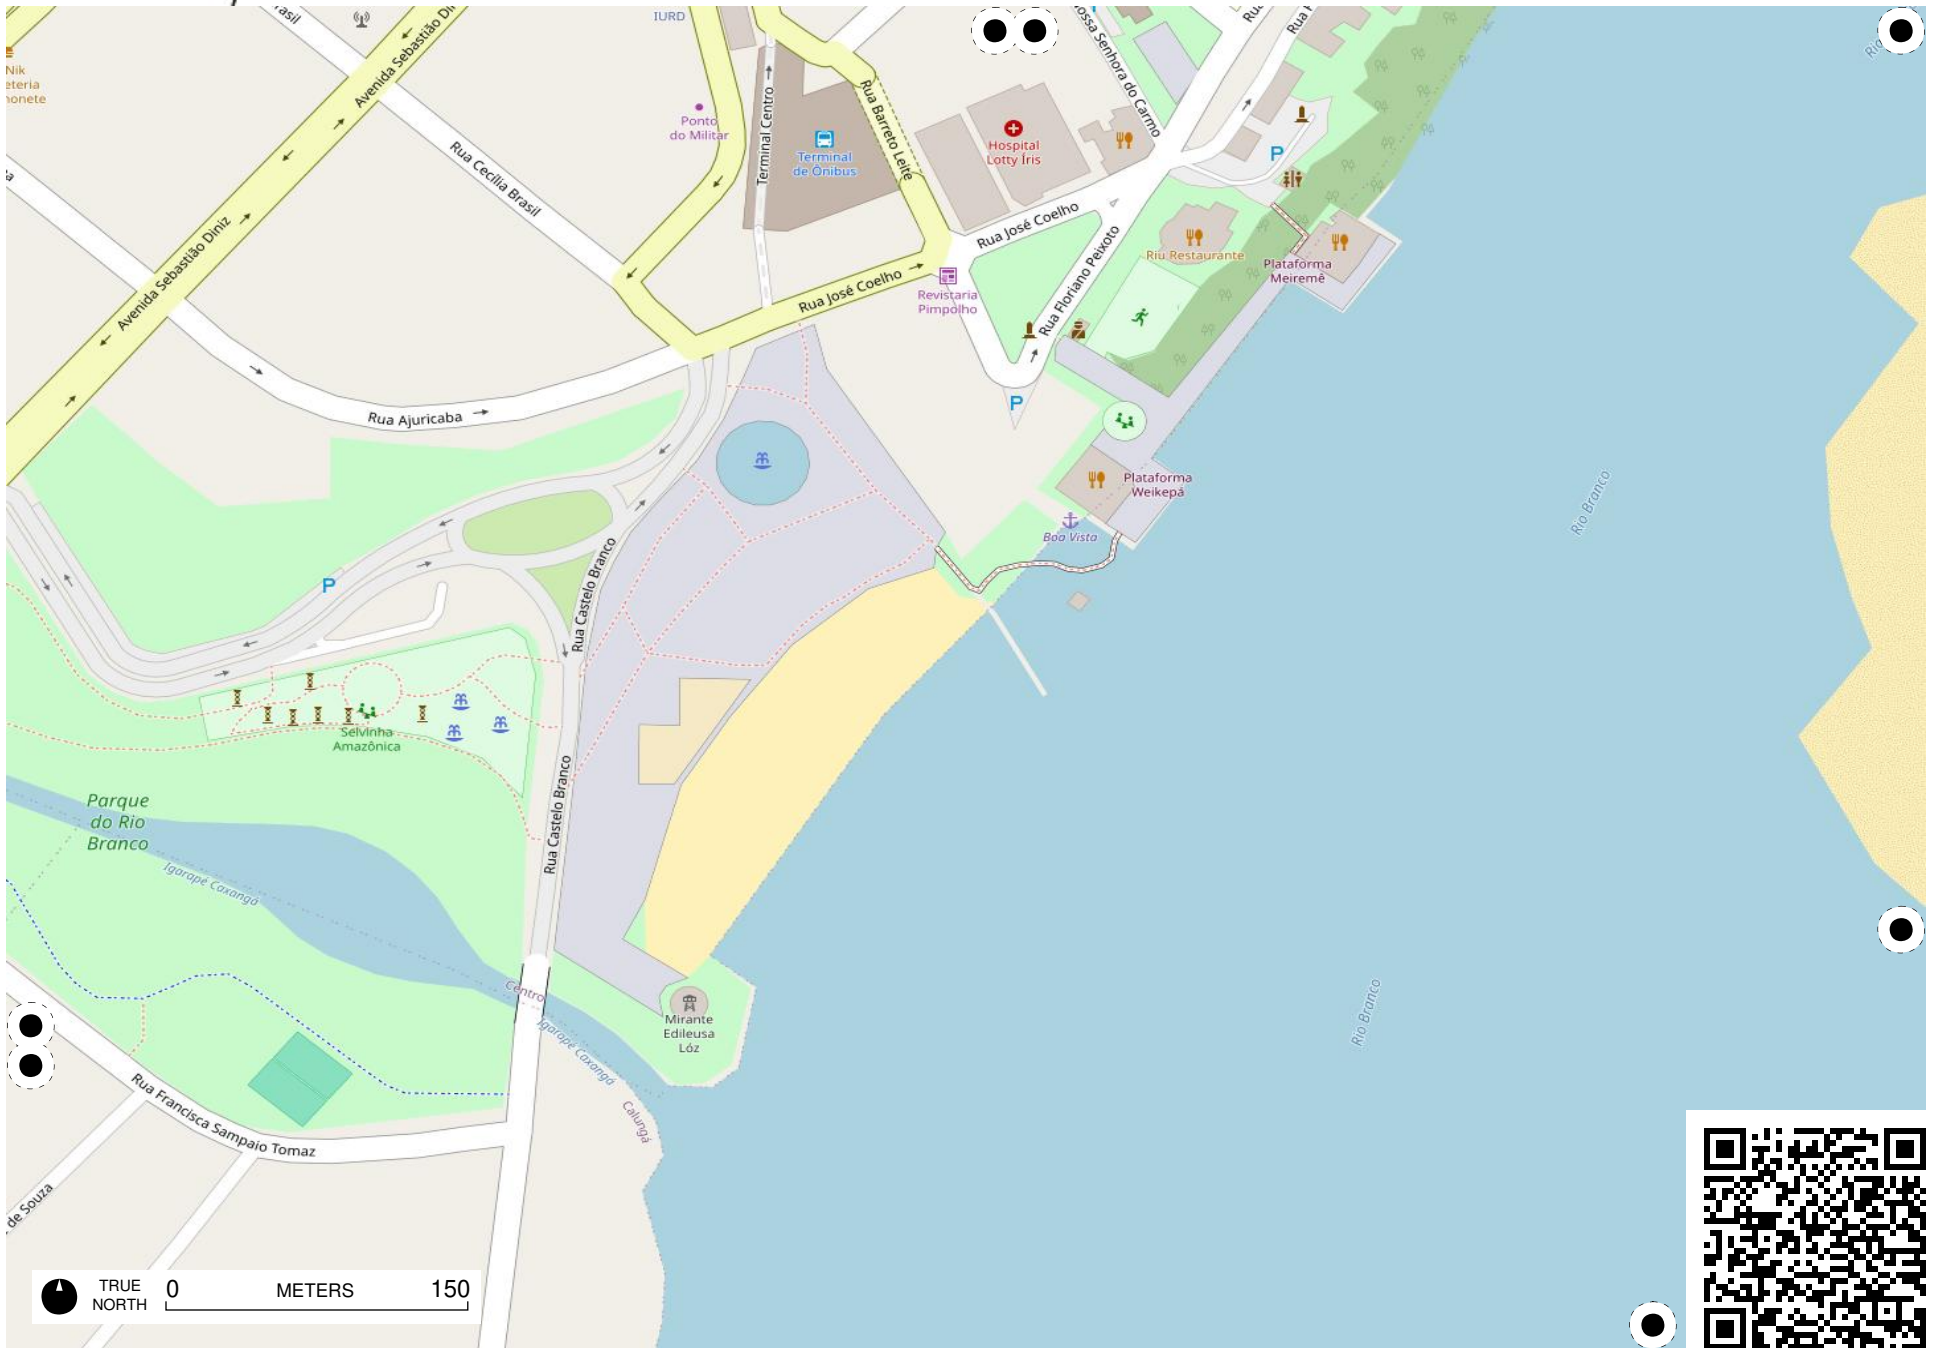

Assembleia de Deus

TRUE NORTH 0 METERS 150

Field Papers

TRUE NORTH 0 METERS 150

Field Papers

Untitled

<https://fieldpapers.org/atlas/6bey686k/E4>

TRUE NORTH 0 METERS 150