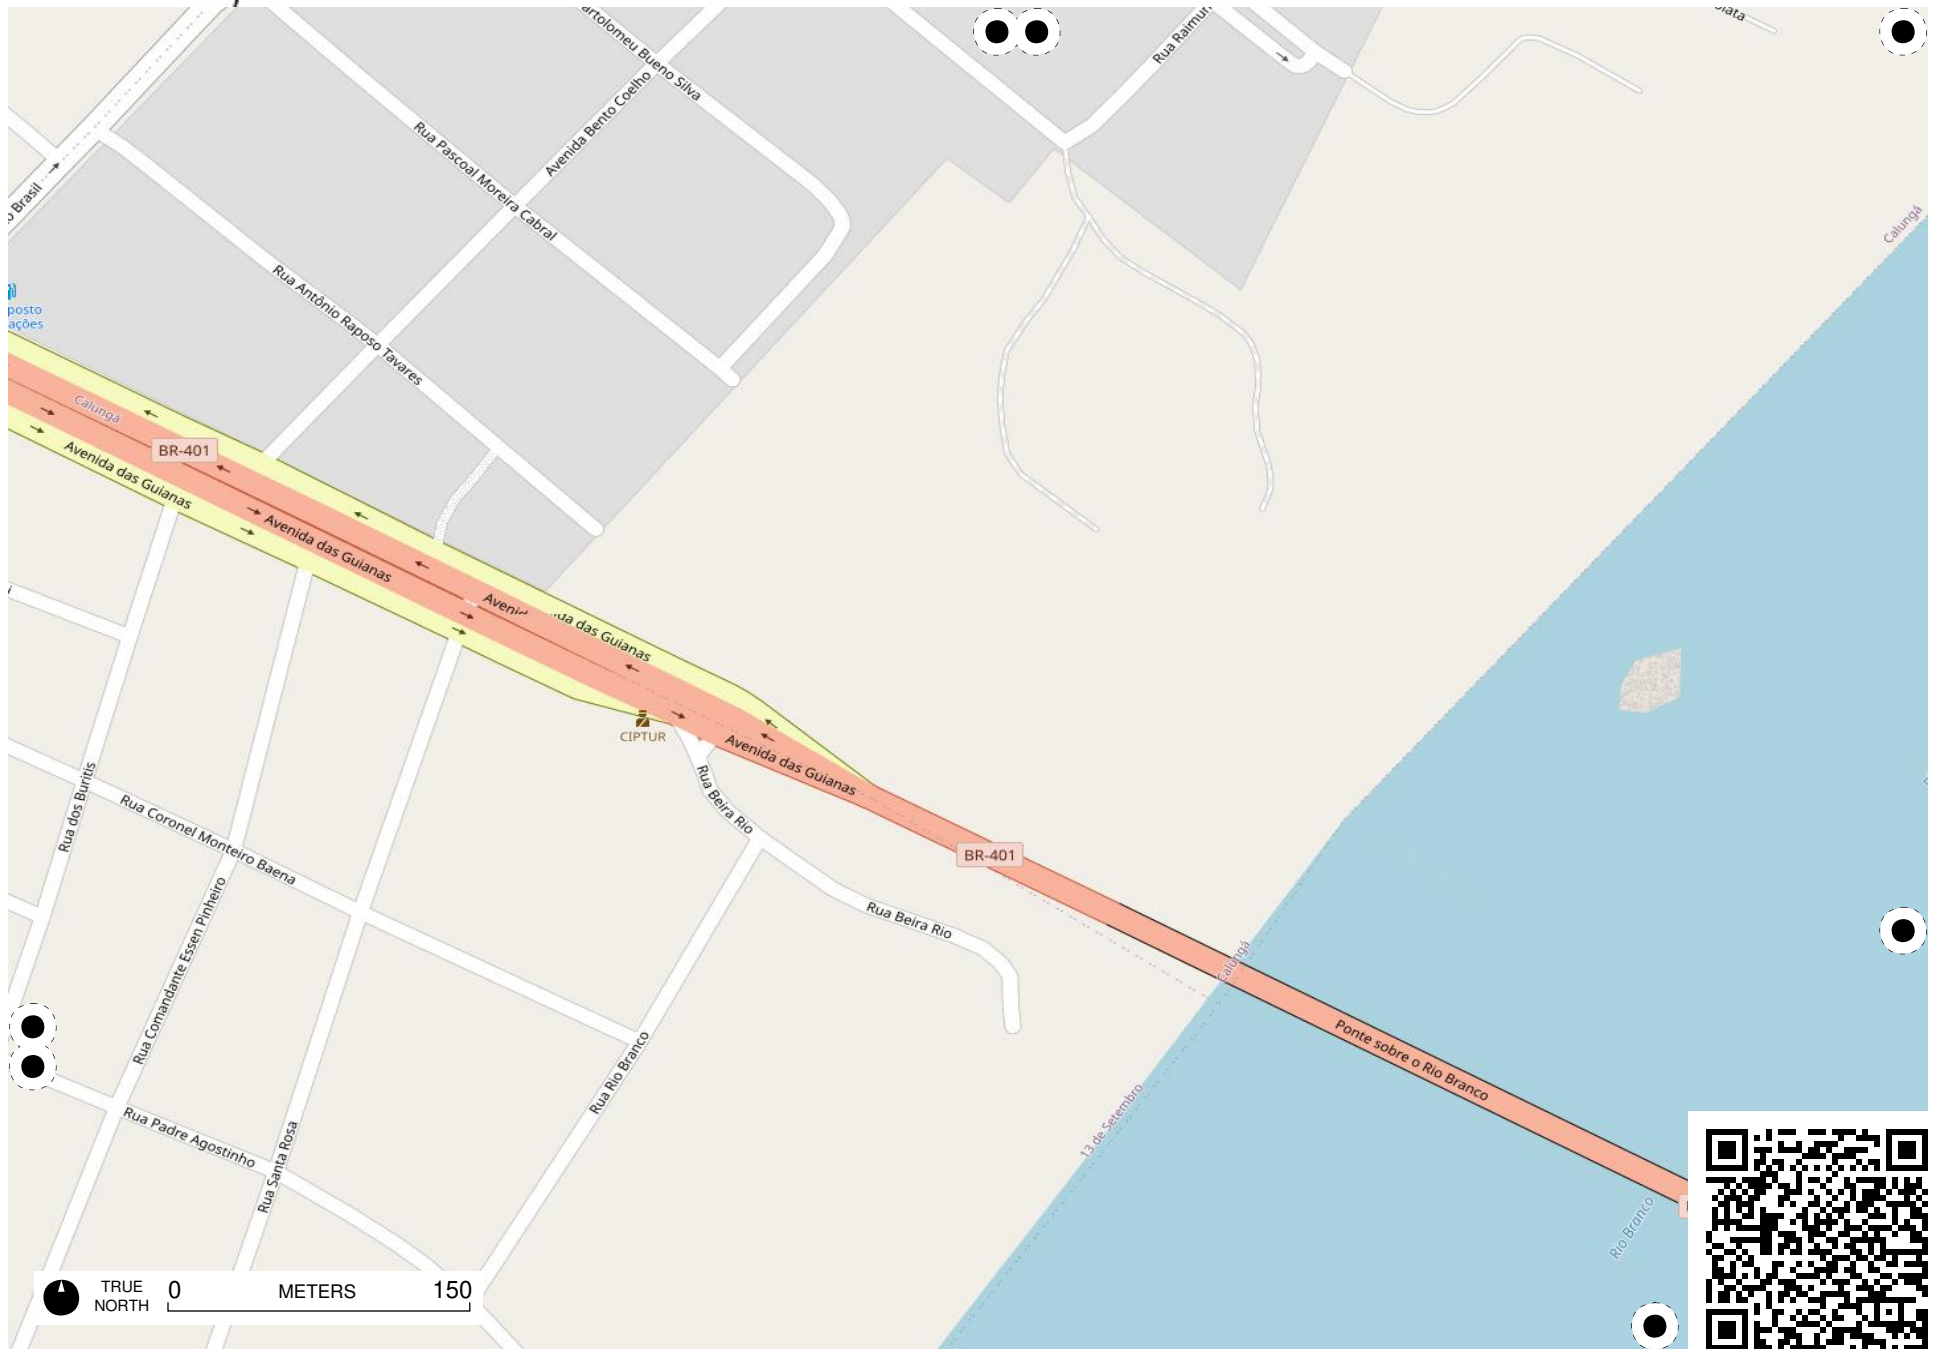

Assembleia de Deus

TRUE NORTH 0 METERS 150

Field Papers

TRUE NORTH 0 METERS 150

Field Papers

Untitled

<https://fieldpapers.org/atlas/6bey686k/E4>

TRUE NORTH 0 METERS 150