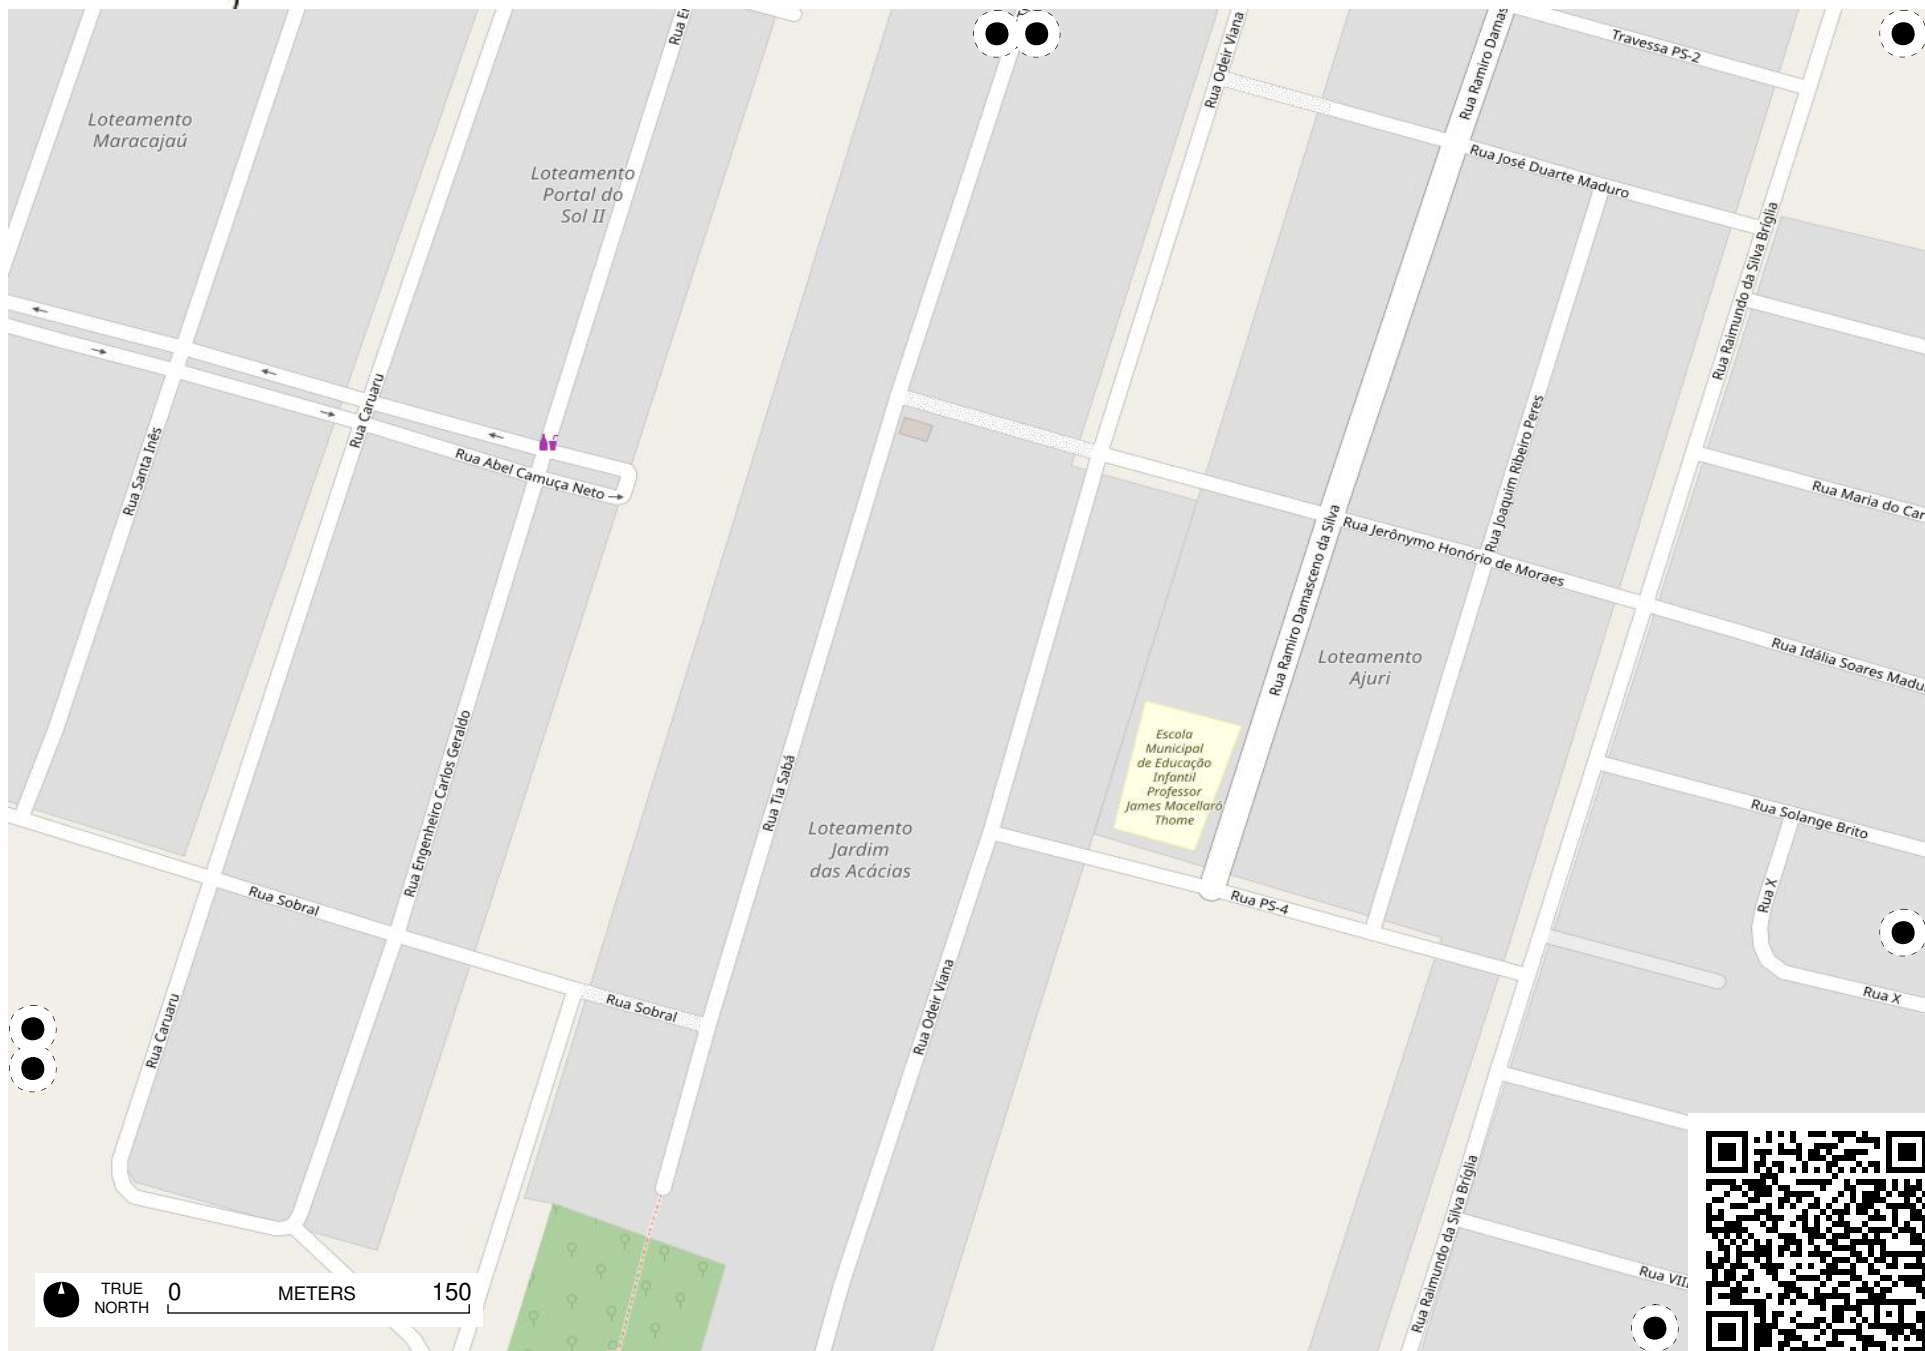

Assembleia de Deus

TRUE NORTH 0 METERS 150

Field Papers

TRUE NORTH 0 METERS 150

Field Papers

Untitled

<https://fieldpapers.org/atlas/6bey686k/E4>

TRUE NORTH 0 METERS 150