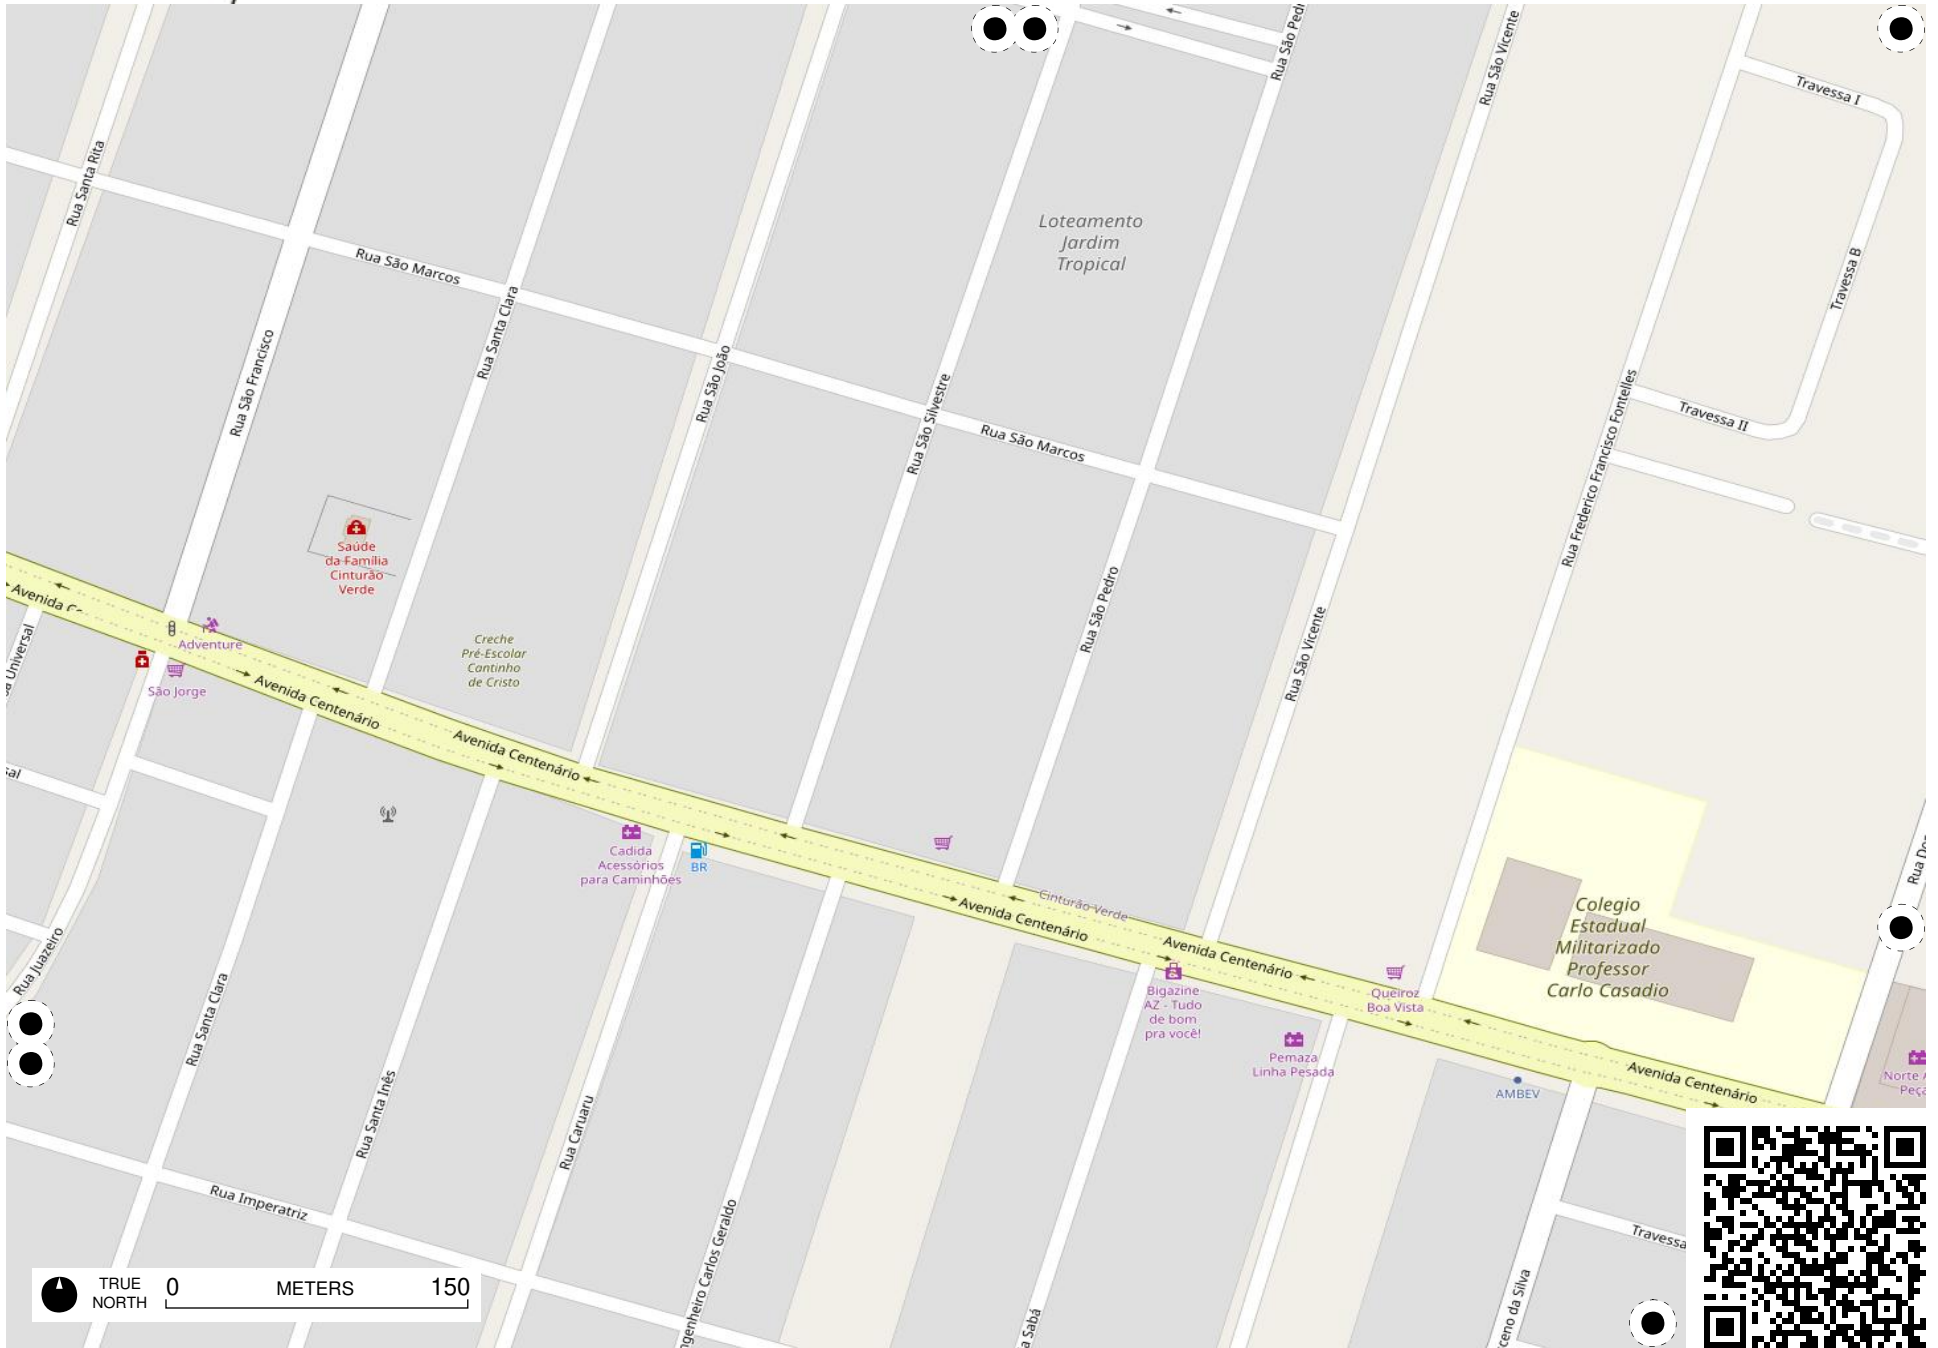

Assembleia de Deus

TRUE NORTH 0 METERS 150

Field Papers

TRUE NORTH 0 METERS 150

Field Papers

Untitled

<https://fieldpapers.org/atlas/6bey686k/E4>

TRUE NORTH 0 METERS 150