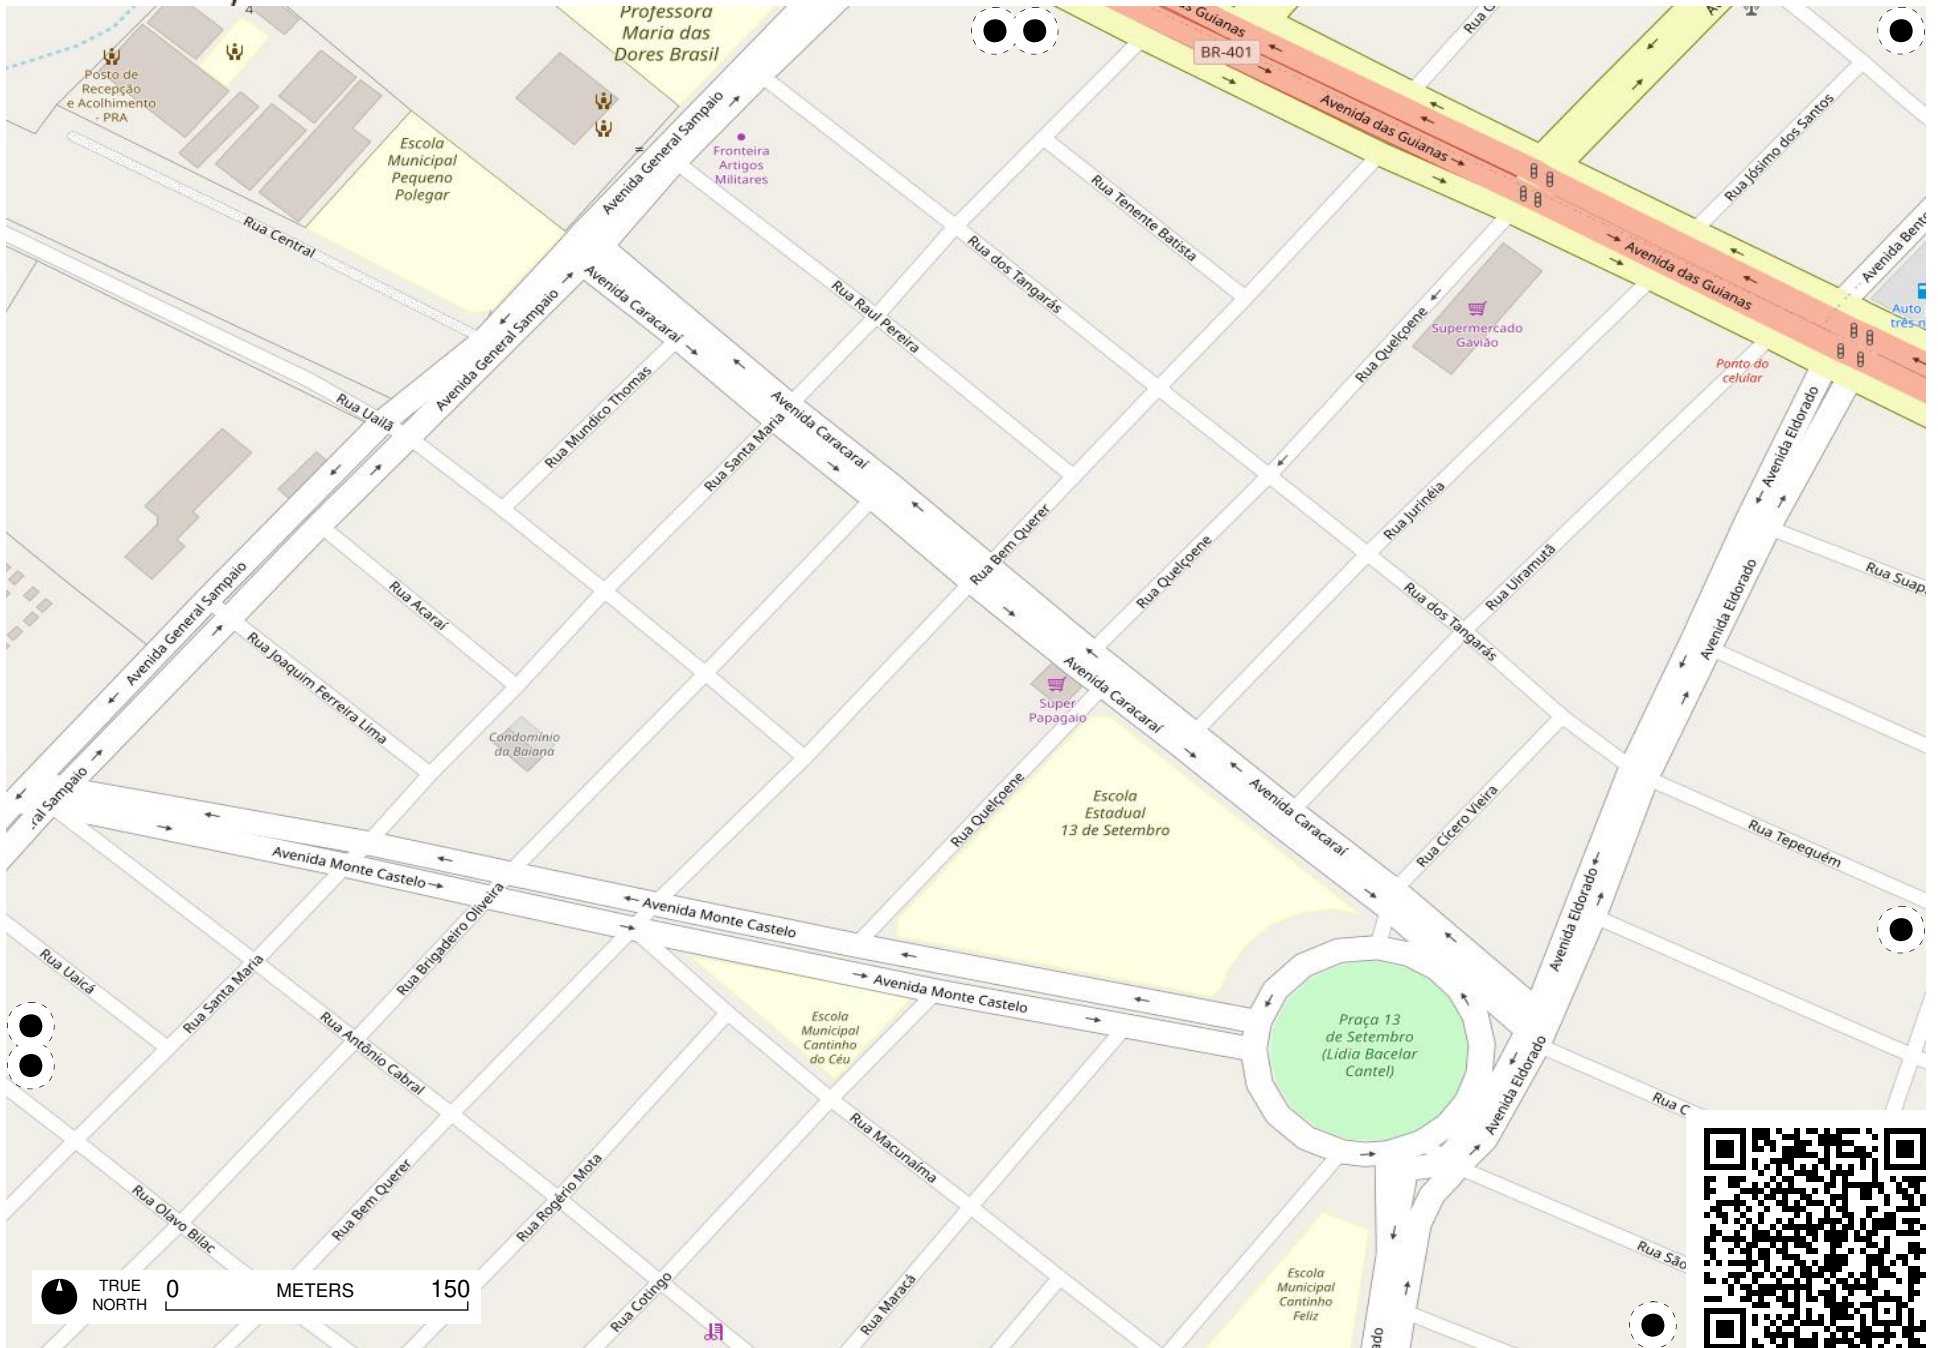

Assembleia de Deus

TRUE NORTH 0 METERS 150

Field Papers

TRUE NORTH 0 METERS 150

Field Papers

Untitled

<https://fieldpapers.org/atlas/6bey686k/E4>

TRUE NORTH 0 METERS 150