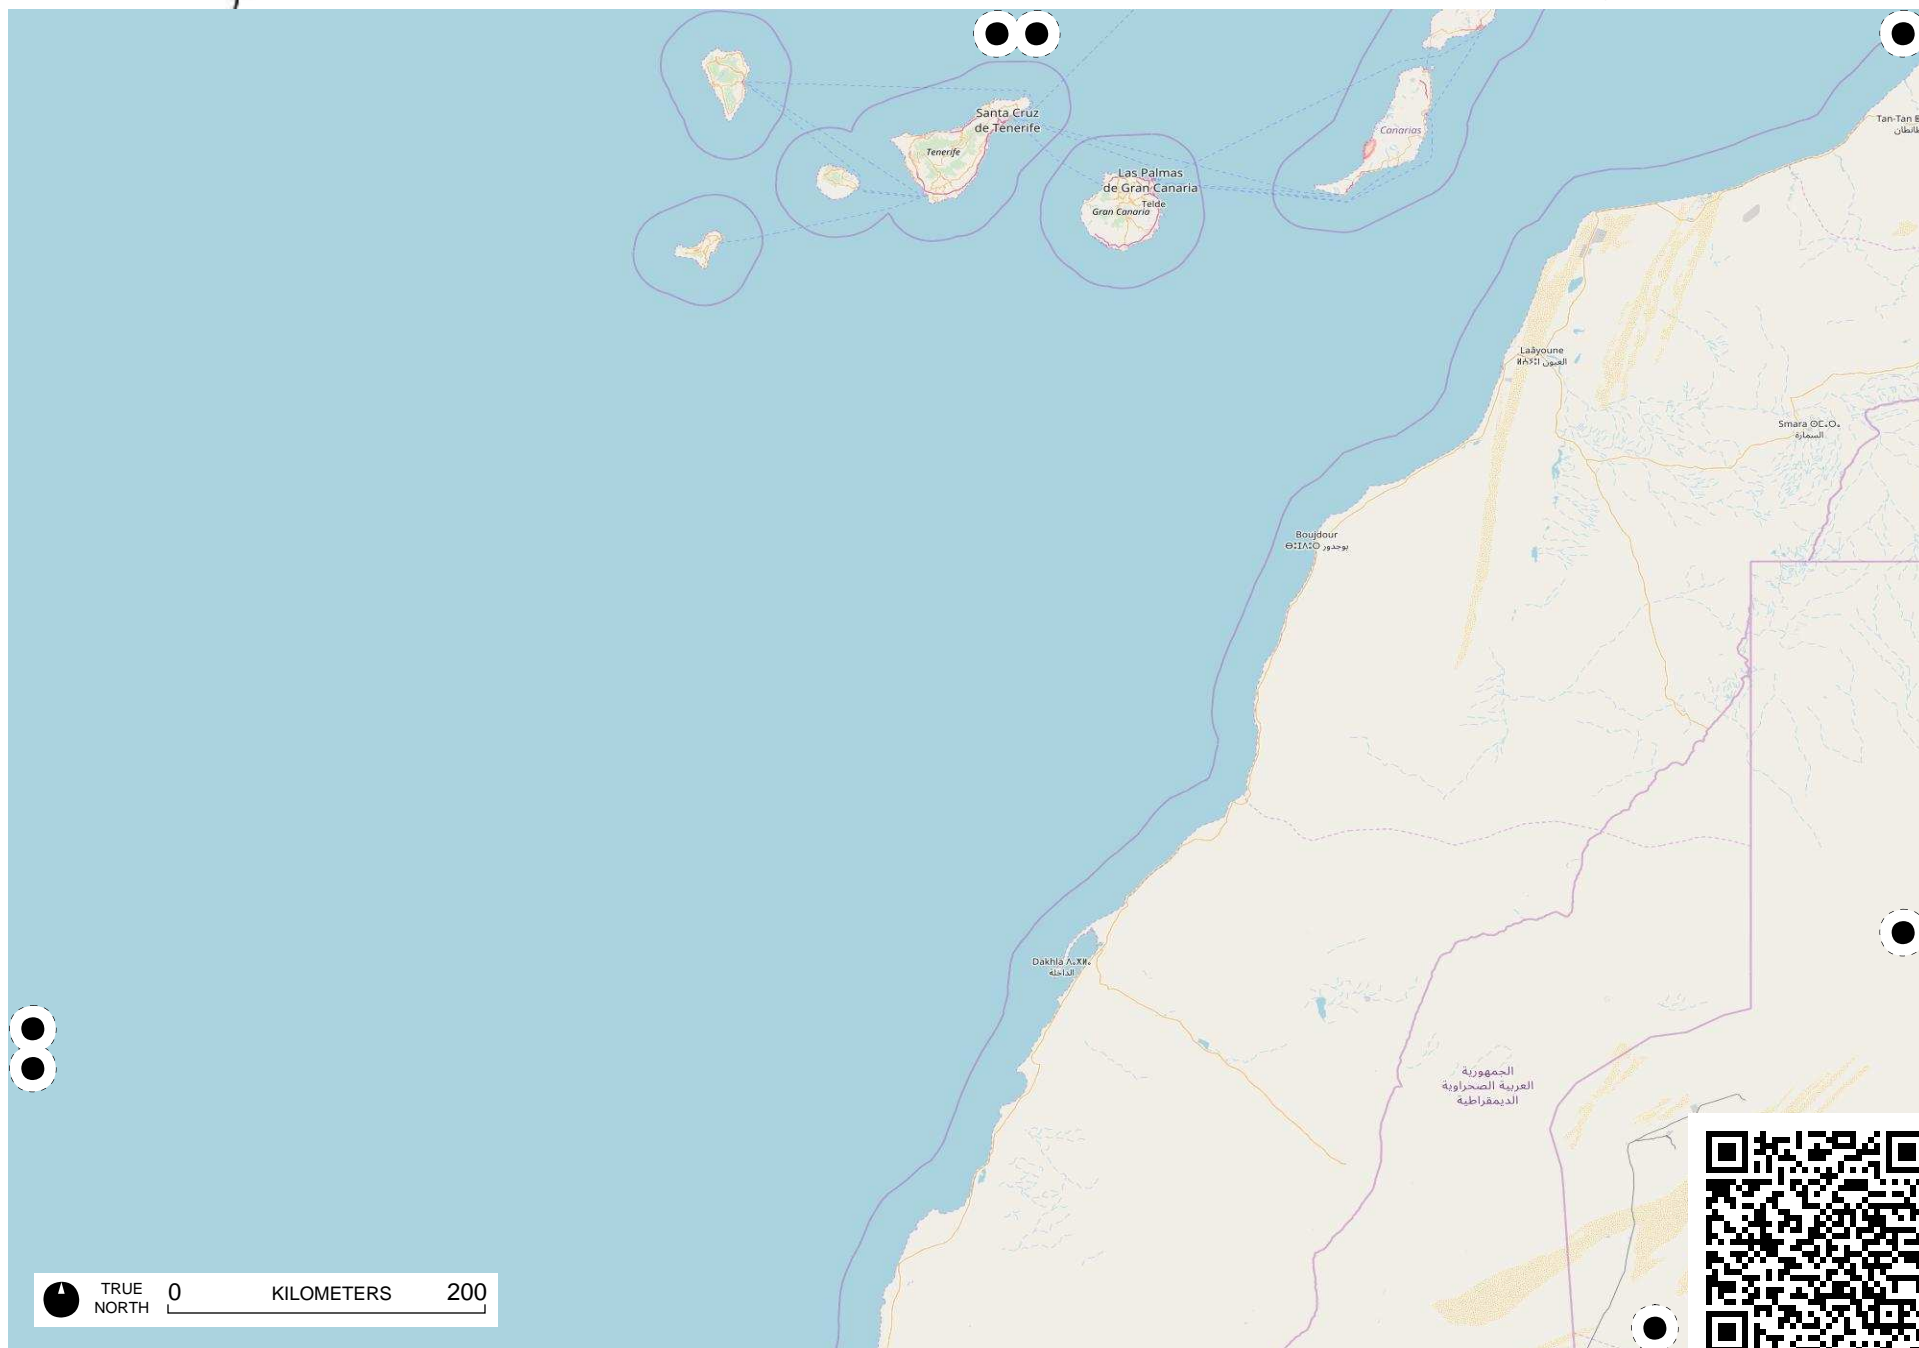

TRUE NORTH 0 KILOMETERS 400

Field Papers

Köln

<http://fieldpapers.org/atlasses/6ahy4m45/A2>