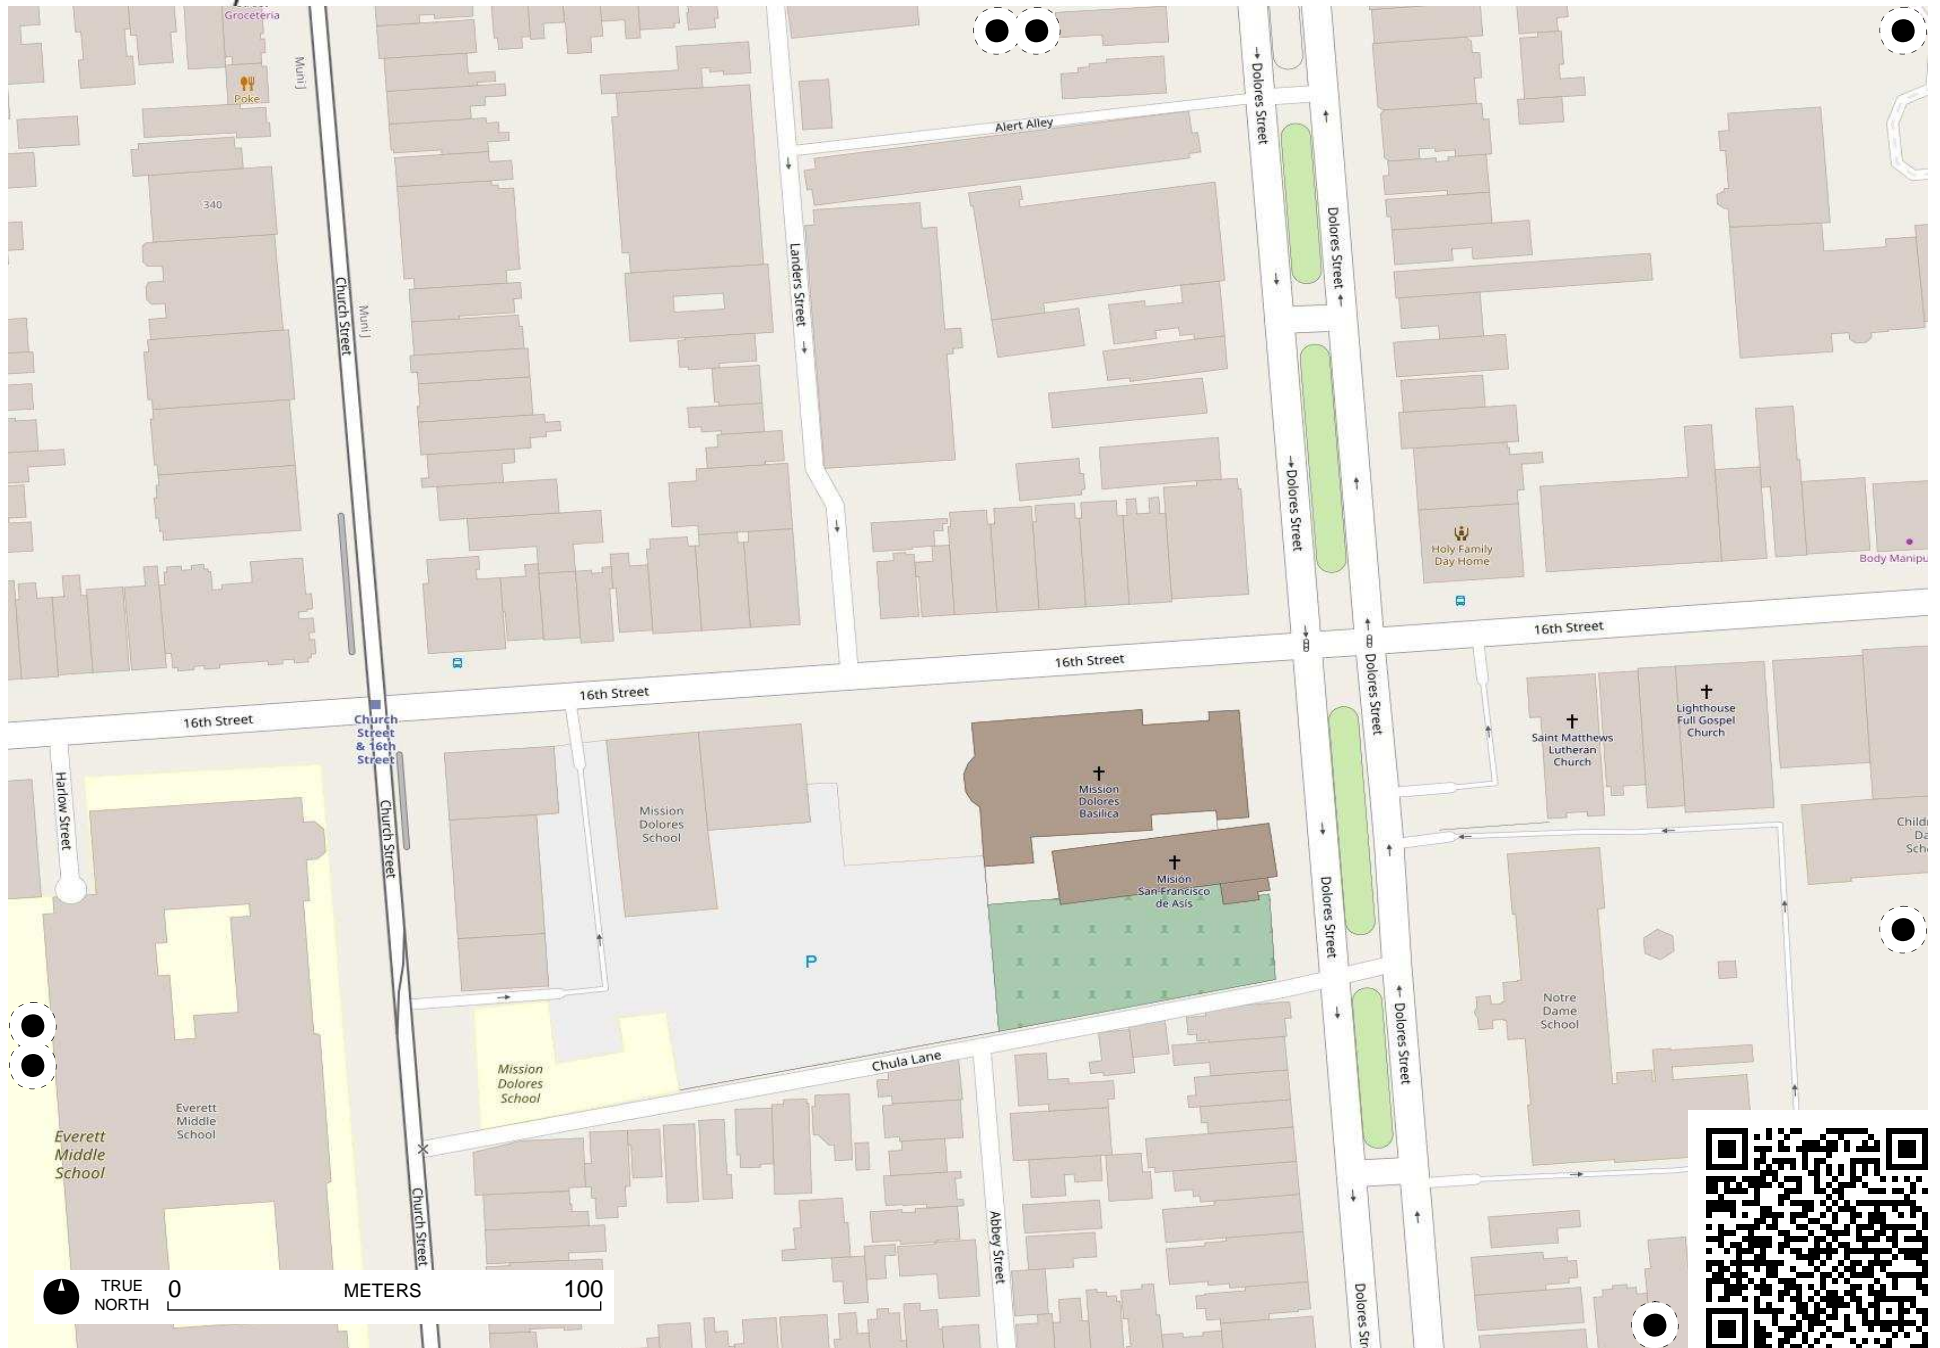

Field Papers