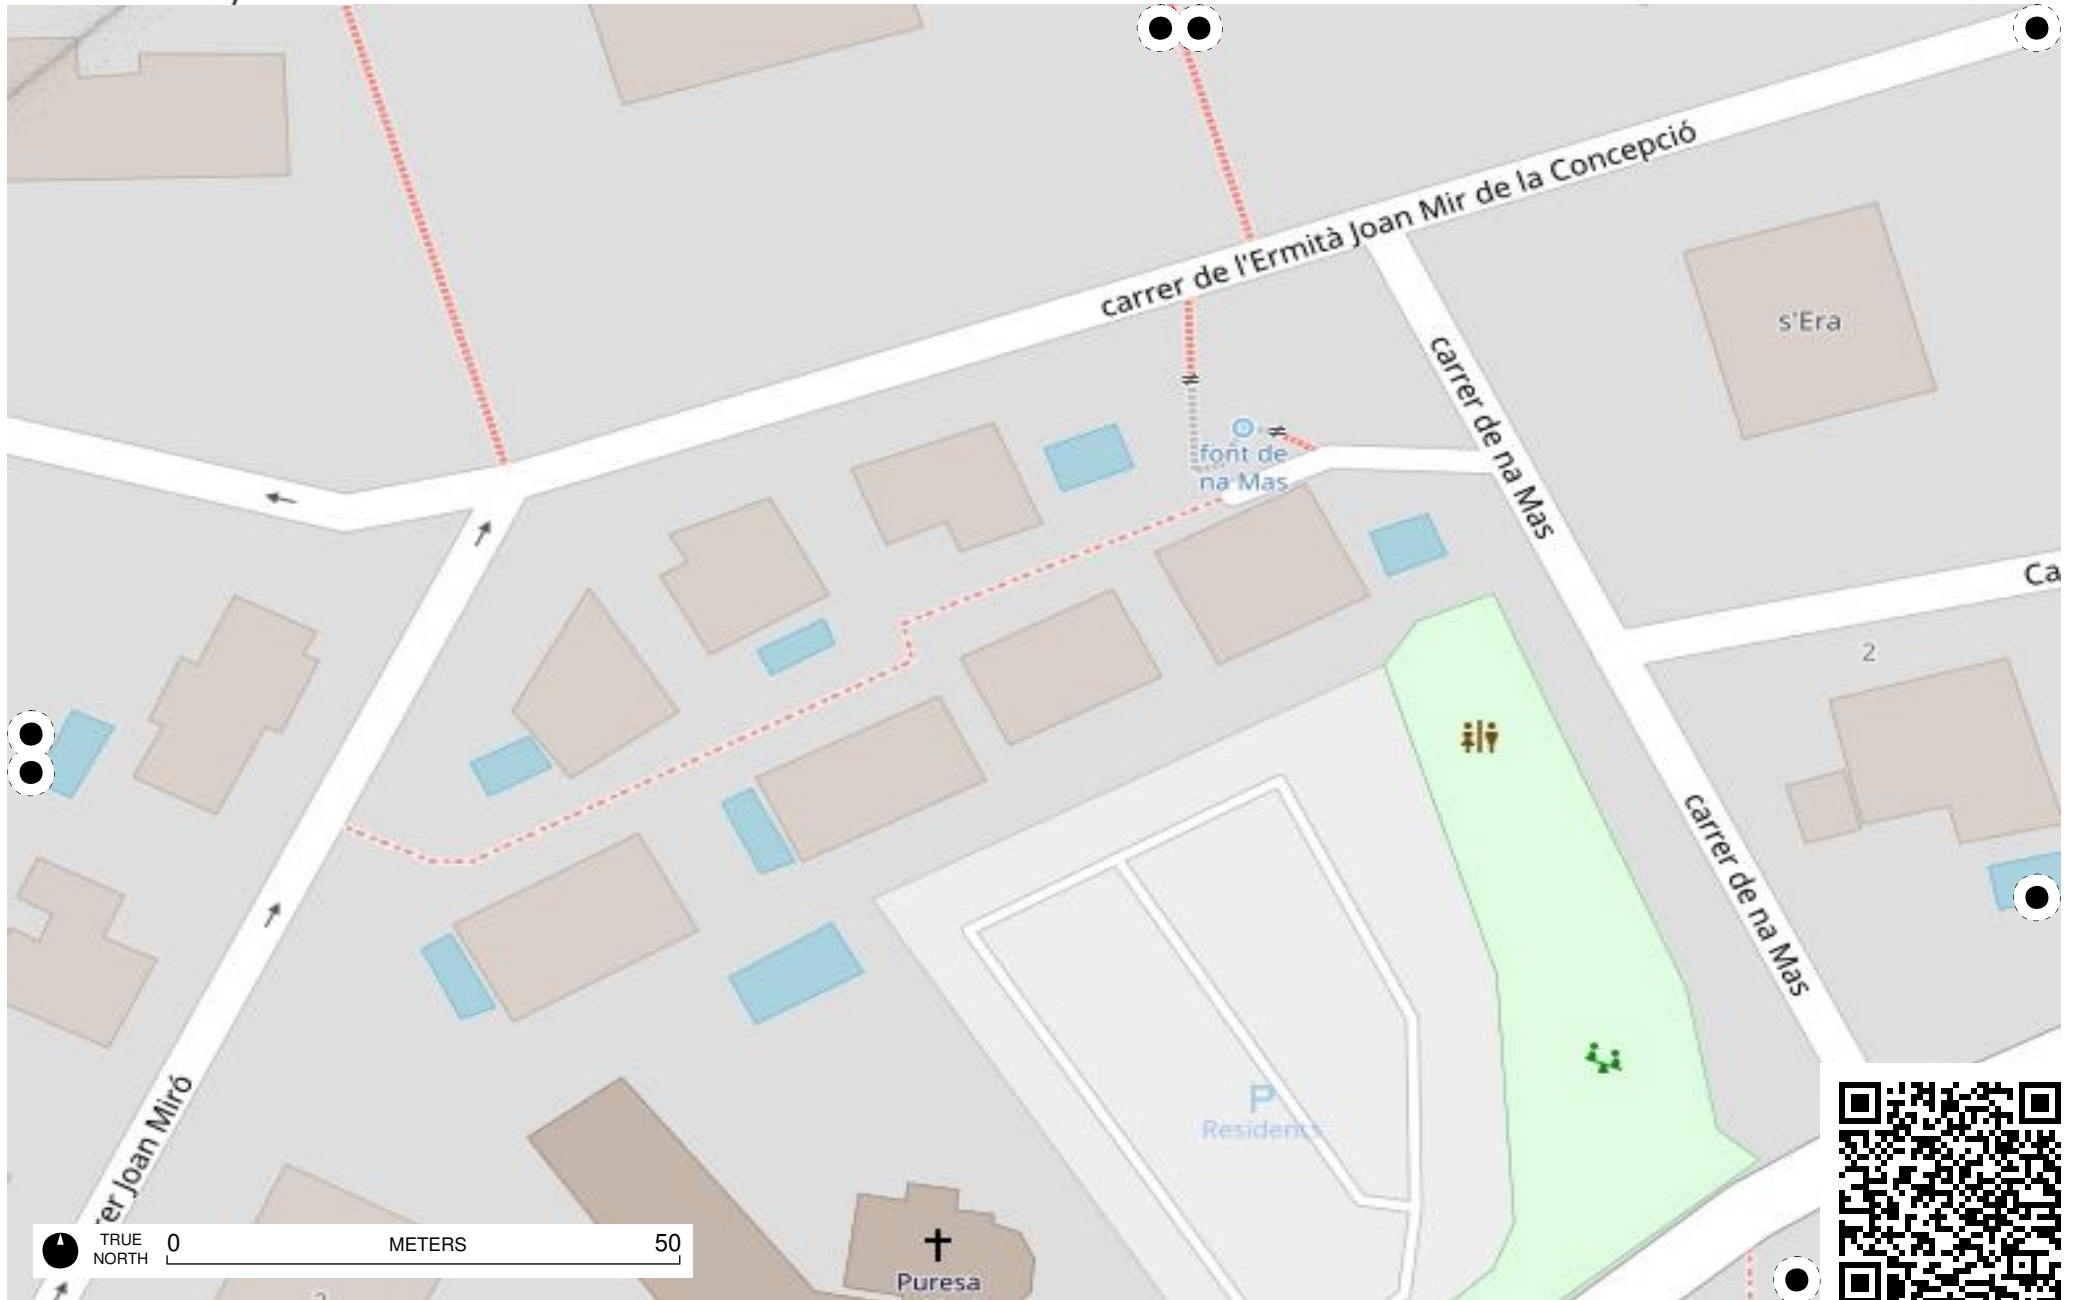

VALLDEMOSSA 8x6

<https://fieldpapers.org/atlasses/67513wj2/A7>

Field Papers

VALLDEMOSSA 8x6

<https://fieldpapers.org/atlas/67513wj2/B1>

TRUE NORTH 0 METERS 50

TRUE NORTH 0 METERS 50

TRUE NORTH 0 METERS 50