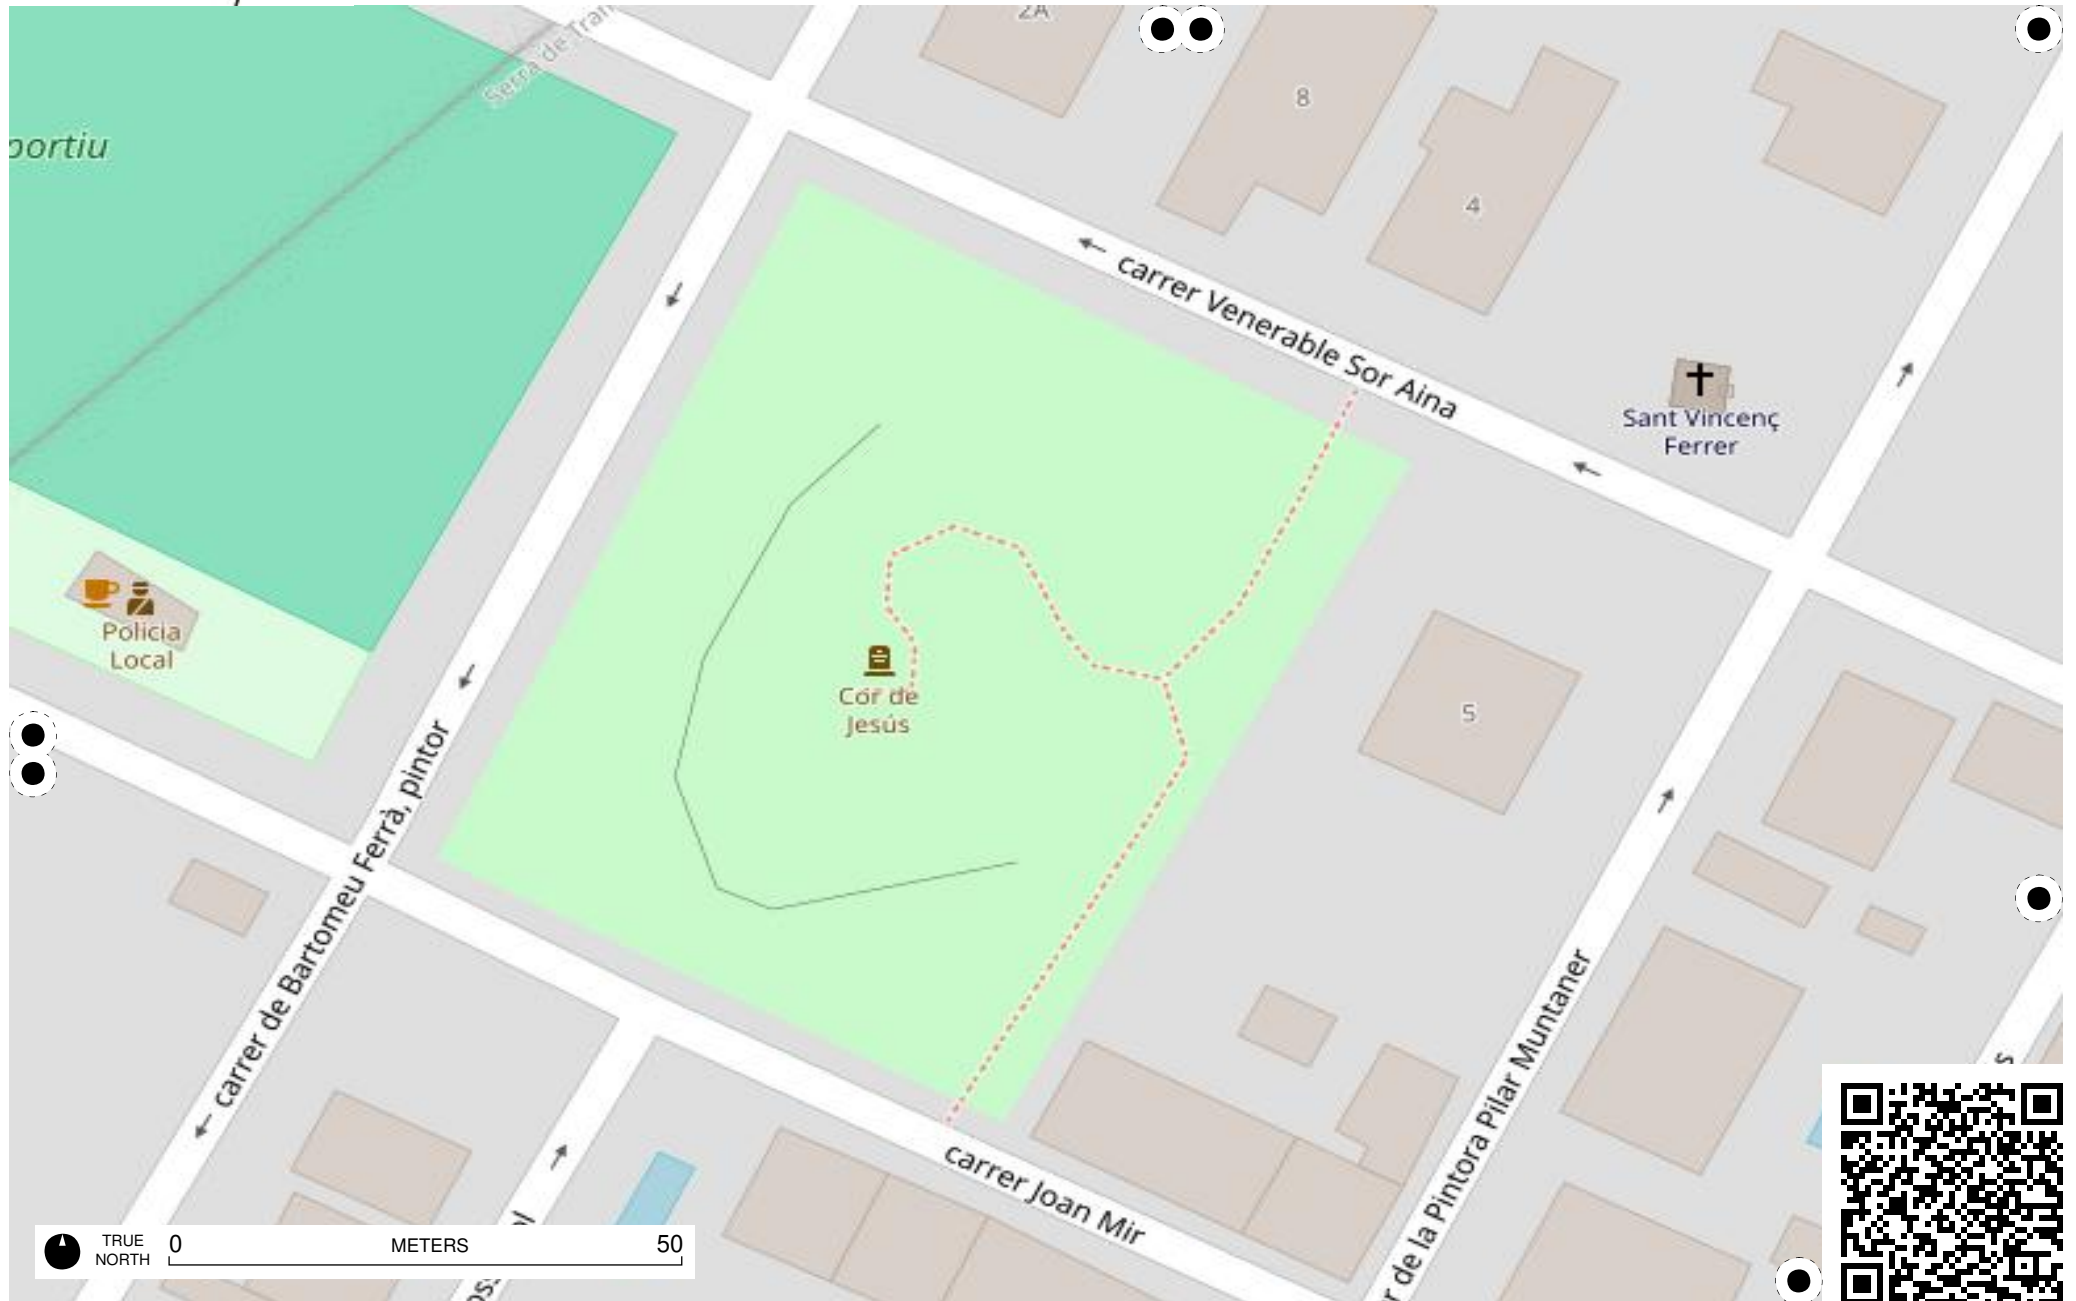

VALLDEMOSSA 8x6

<https://fieldpapers.org/atlasses/67513wj2/A7>

Field Papers

VALLDEMOSSA 8x6

<https://fieldpapers.org/atlas/67513wj2/B1>

TRUE NORTH 0 METERS 50

TRUE NORTH 0 METERS 50

TRUE NORTH 0 METERS 50