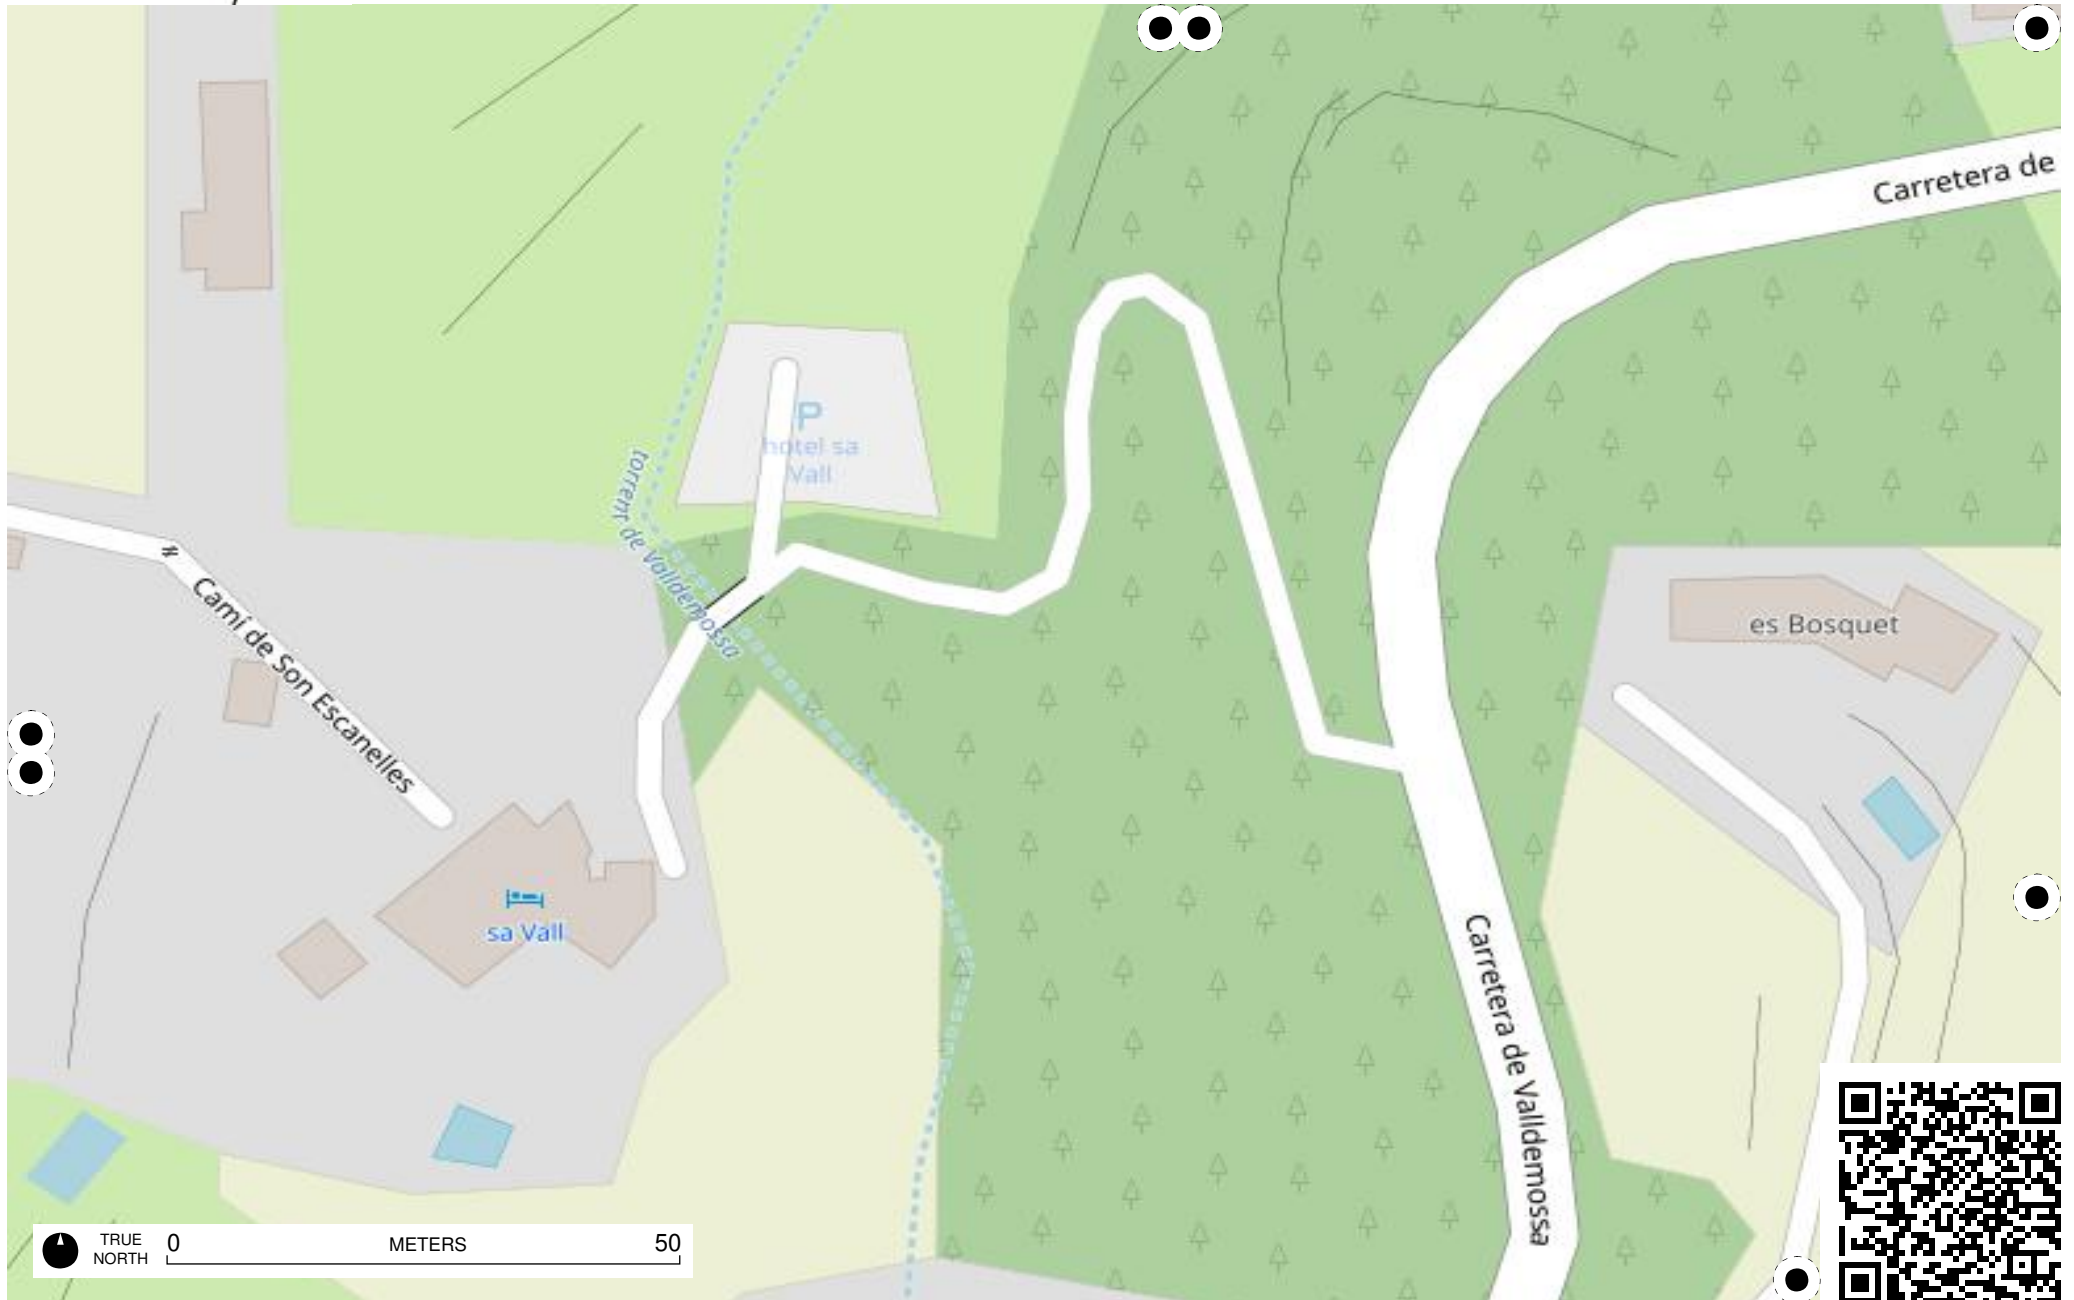

VALLDEMOSSA 8x6

<https://fieldpapers.org/atlasses/67513wj2/A7>

Field Papers

VALLDEMOSSA 8x6

<https://fieldpapers.org/atlas/67513wj2/B1>

TRUE NORTH 0 METERS 50

TRUE NORTH 0 METERS 50

TRUE NORTH 0 METERS 50

<https://fieldpapers.org/atlases/67513wj2/E5>

TRUE NORTH 0 METERS 50

TRUE NORTH 0 METERS 50

Field Papers

VALLDEMOSSA 8x6

<https://fieldpapers.org/atlasses/67513wj2/F2>

TRUE NORTH 0 METERS 50