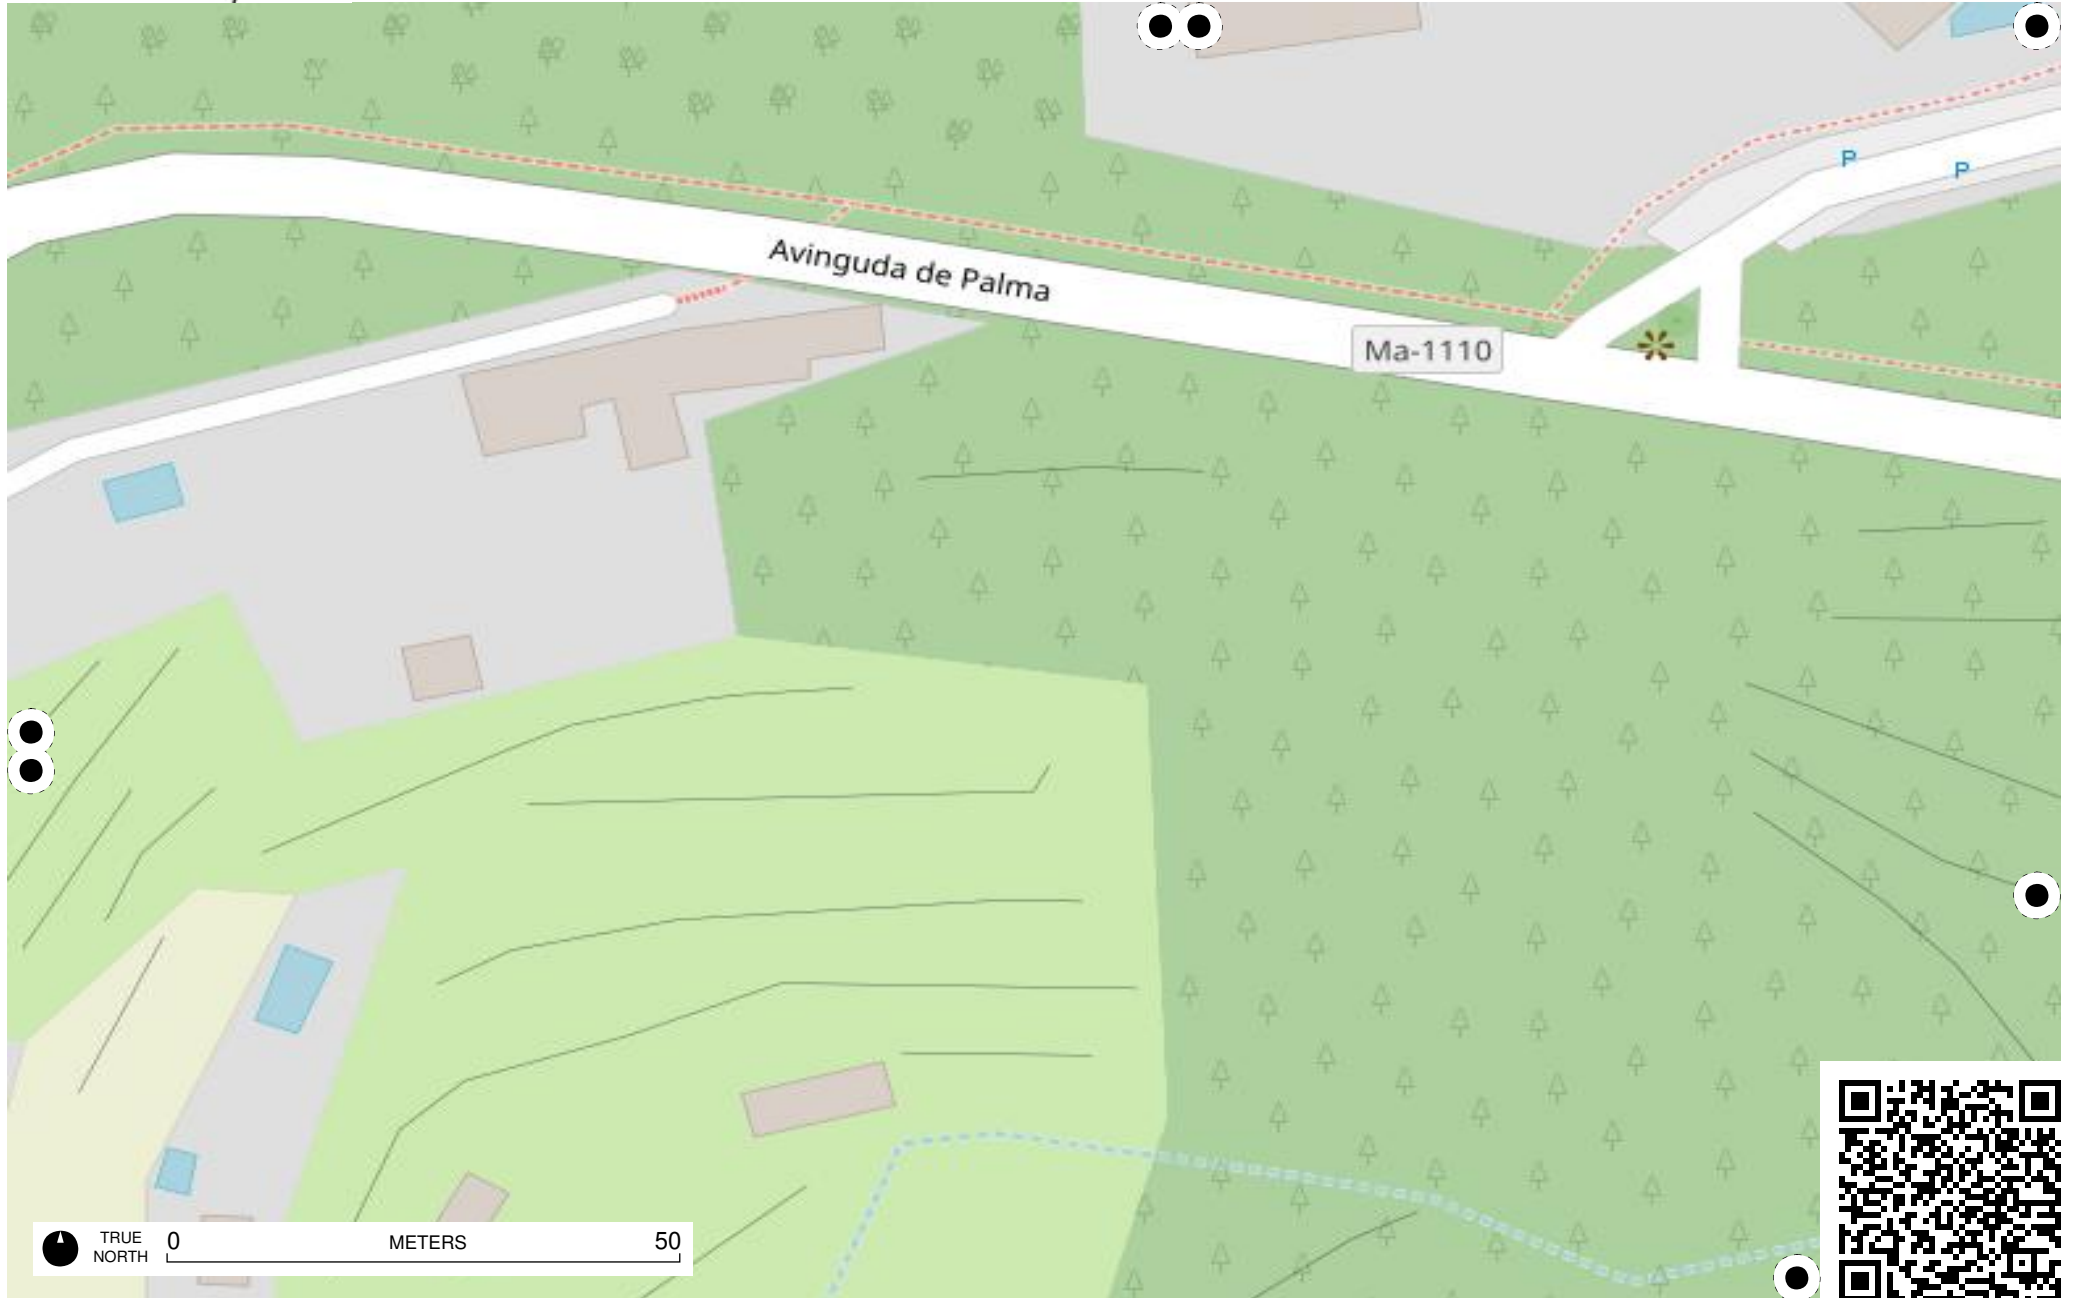

VALLDEMOSSA 8x6

<https://fieldpapers.org/atlasses/67513wj2/A7>

Field Papers

VALLDEMOSSA 8x6

<https://fieldpapers.org/atlas/67513wj2/B1>

TRUE NORTH 0 METERS 50

TRUE NORTH 0 METERS 50

TRUE NORTH 0 METERS 50

<https://fieldpapers.org/atlases/67513wj2/E5>

TRUE NORTH 0 METERS 50

TRUE NORTH 0 METERS 50

Field Papers

VALLDEMOSSA 8x6

<https://fieldpapers.org/atlasses/67513wj2/F2>

TRUE NORTH 0 METERS 50