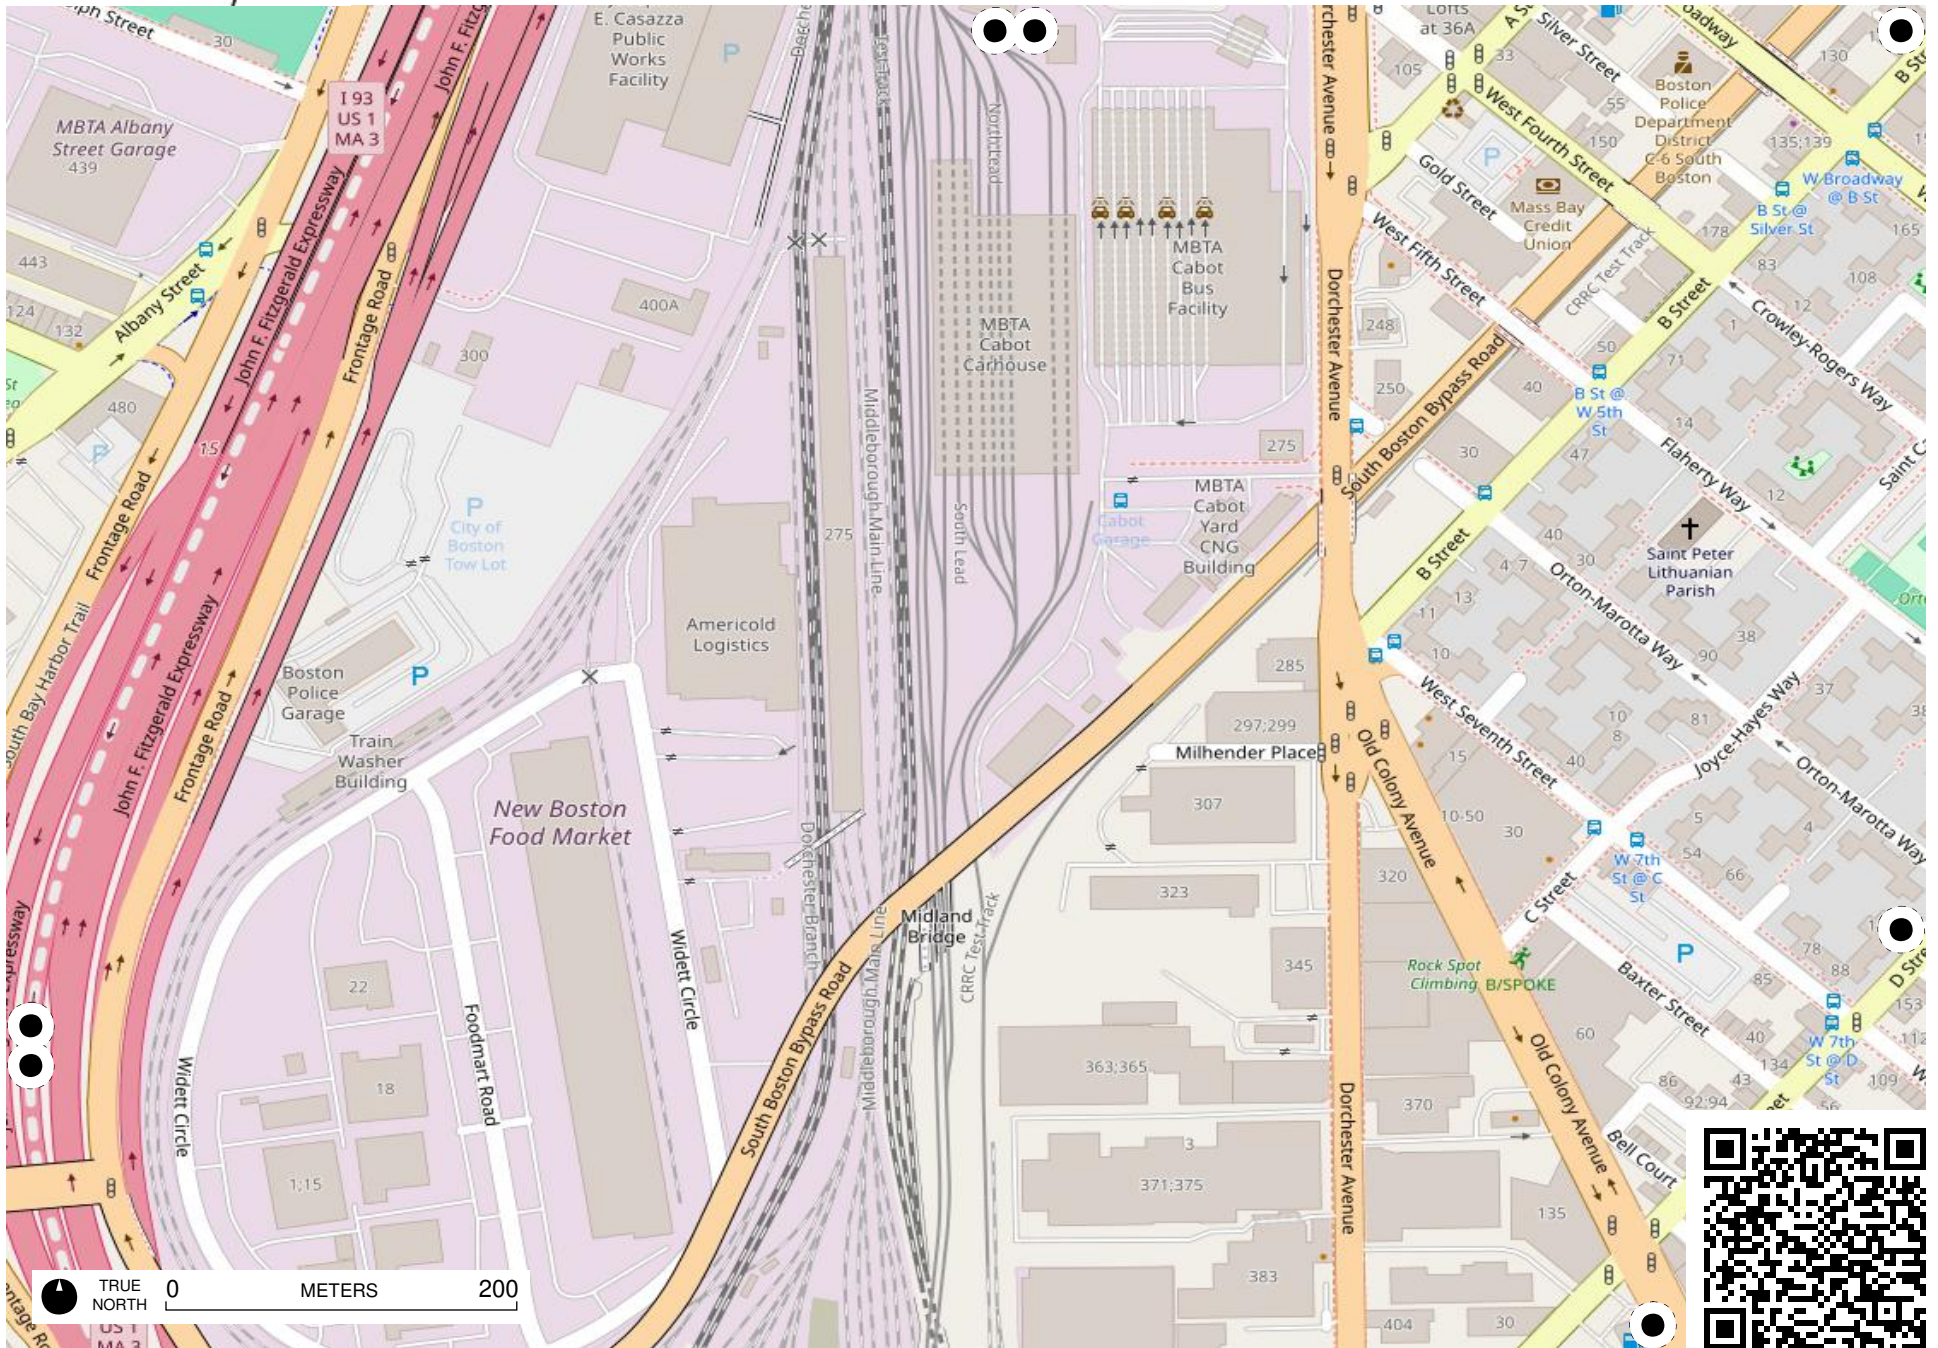

# Field Papers

Untitled

<https://fieldpapers.org/atlas/66ad8gug/B3>

TRUE NORTH 0 METERS 200