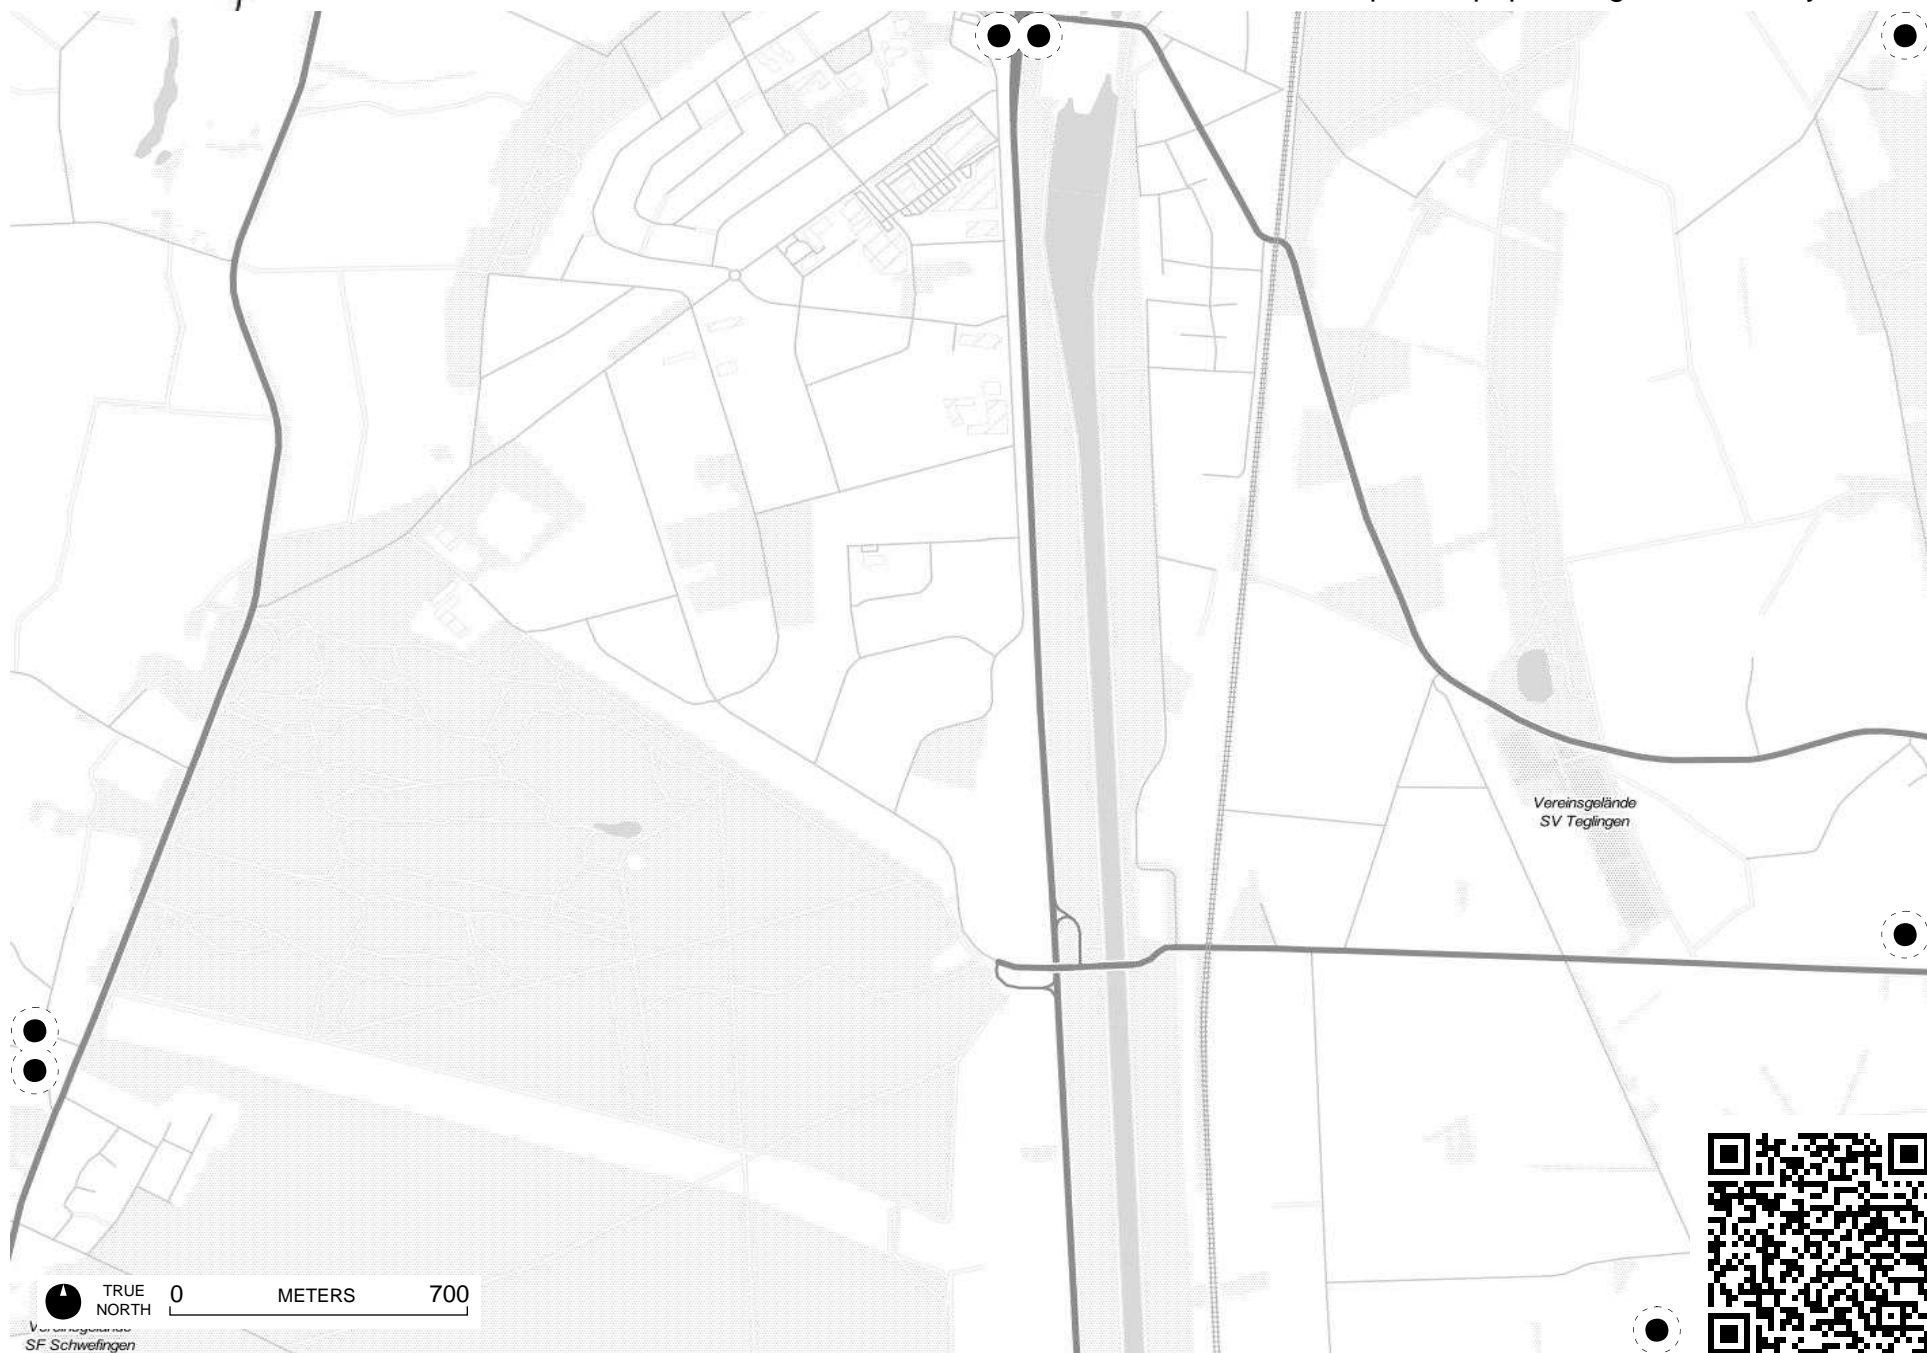

Schullendamm

Ems

Friedhof Markstiege

Hase

Dortmund-Ems-Kanal

TRUE NORTH 0 METERS 700

Field Papers

Untitled
<http://fieldpapers.org/atlasses/63tsym05/B3>

Field Papers

Untitled

<http://fieldpapers.org/atlas/63tsym05/C1>

Field Papers

Untitled

<http://fieldpapers.org/atlasses/63tsym05/C2>

TRUE NORTH 0 METERS 700
Vereinsgelände
SF Schweflingen

TRUE NORTH 0 METERS 700