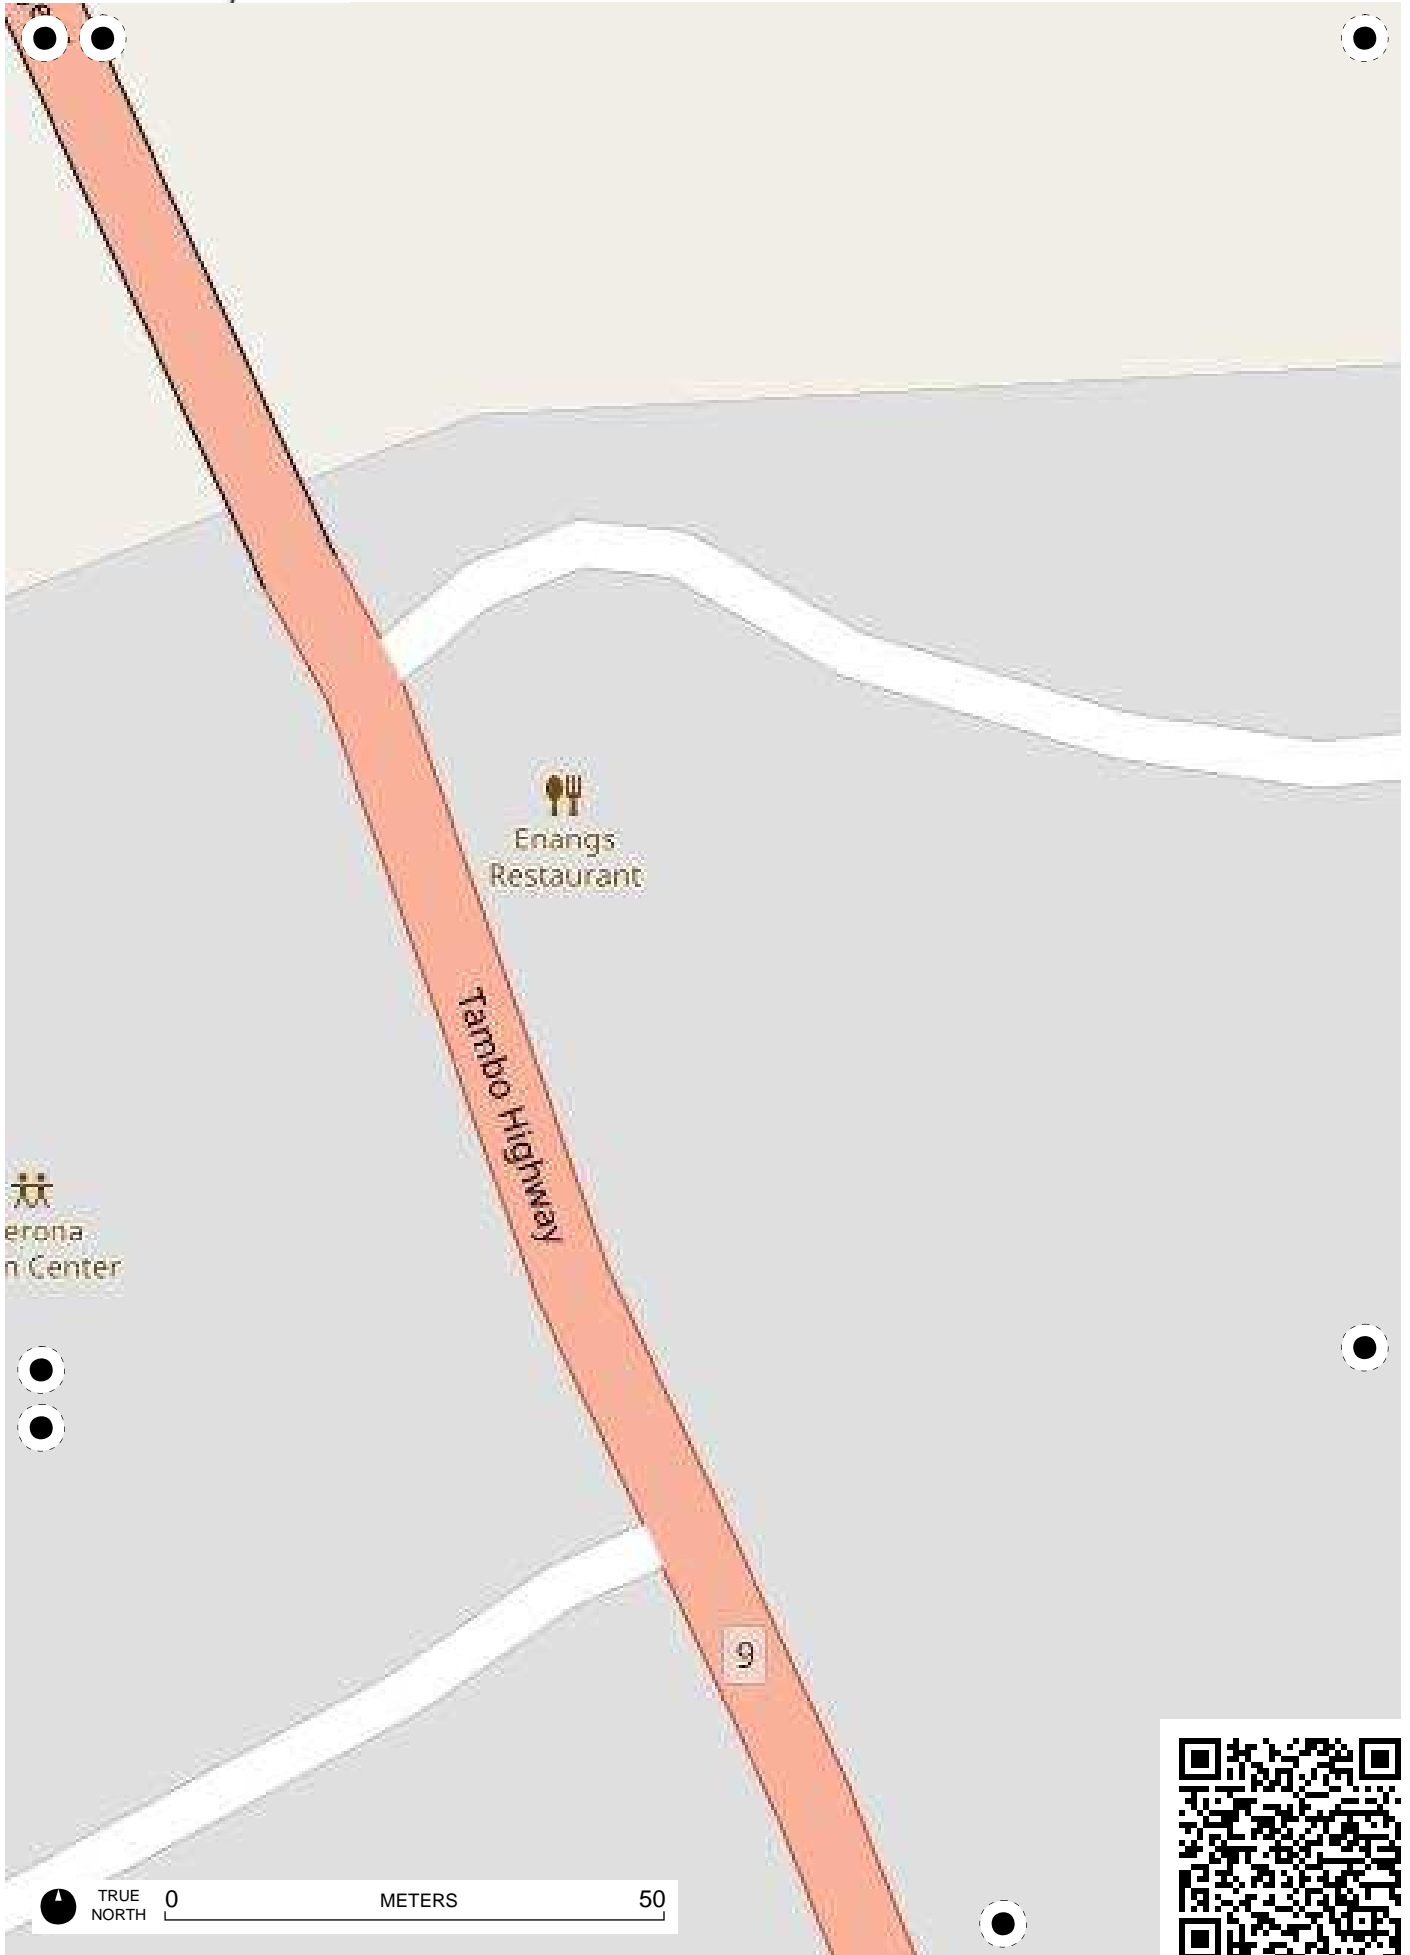

TRUE NORTH 0 METERS 50

erona
n Center

Enangs
Restaurant

Tambo Highway

9

TRUE NORTH 0 METERS 50

TRUE NORTH 0 METERS 50

TRUE NORTH 0 METERS 50

TRUE NORTH 0 METERS 50

TRUE NORTH 0 METERS 50

TRUE NORTH 0 METERS 50