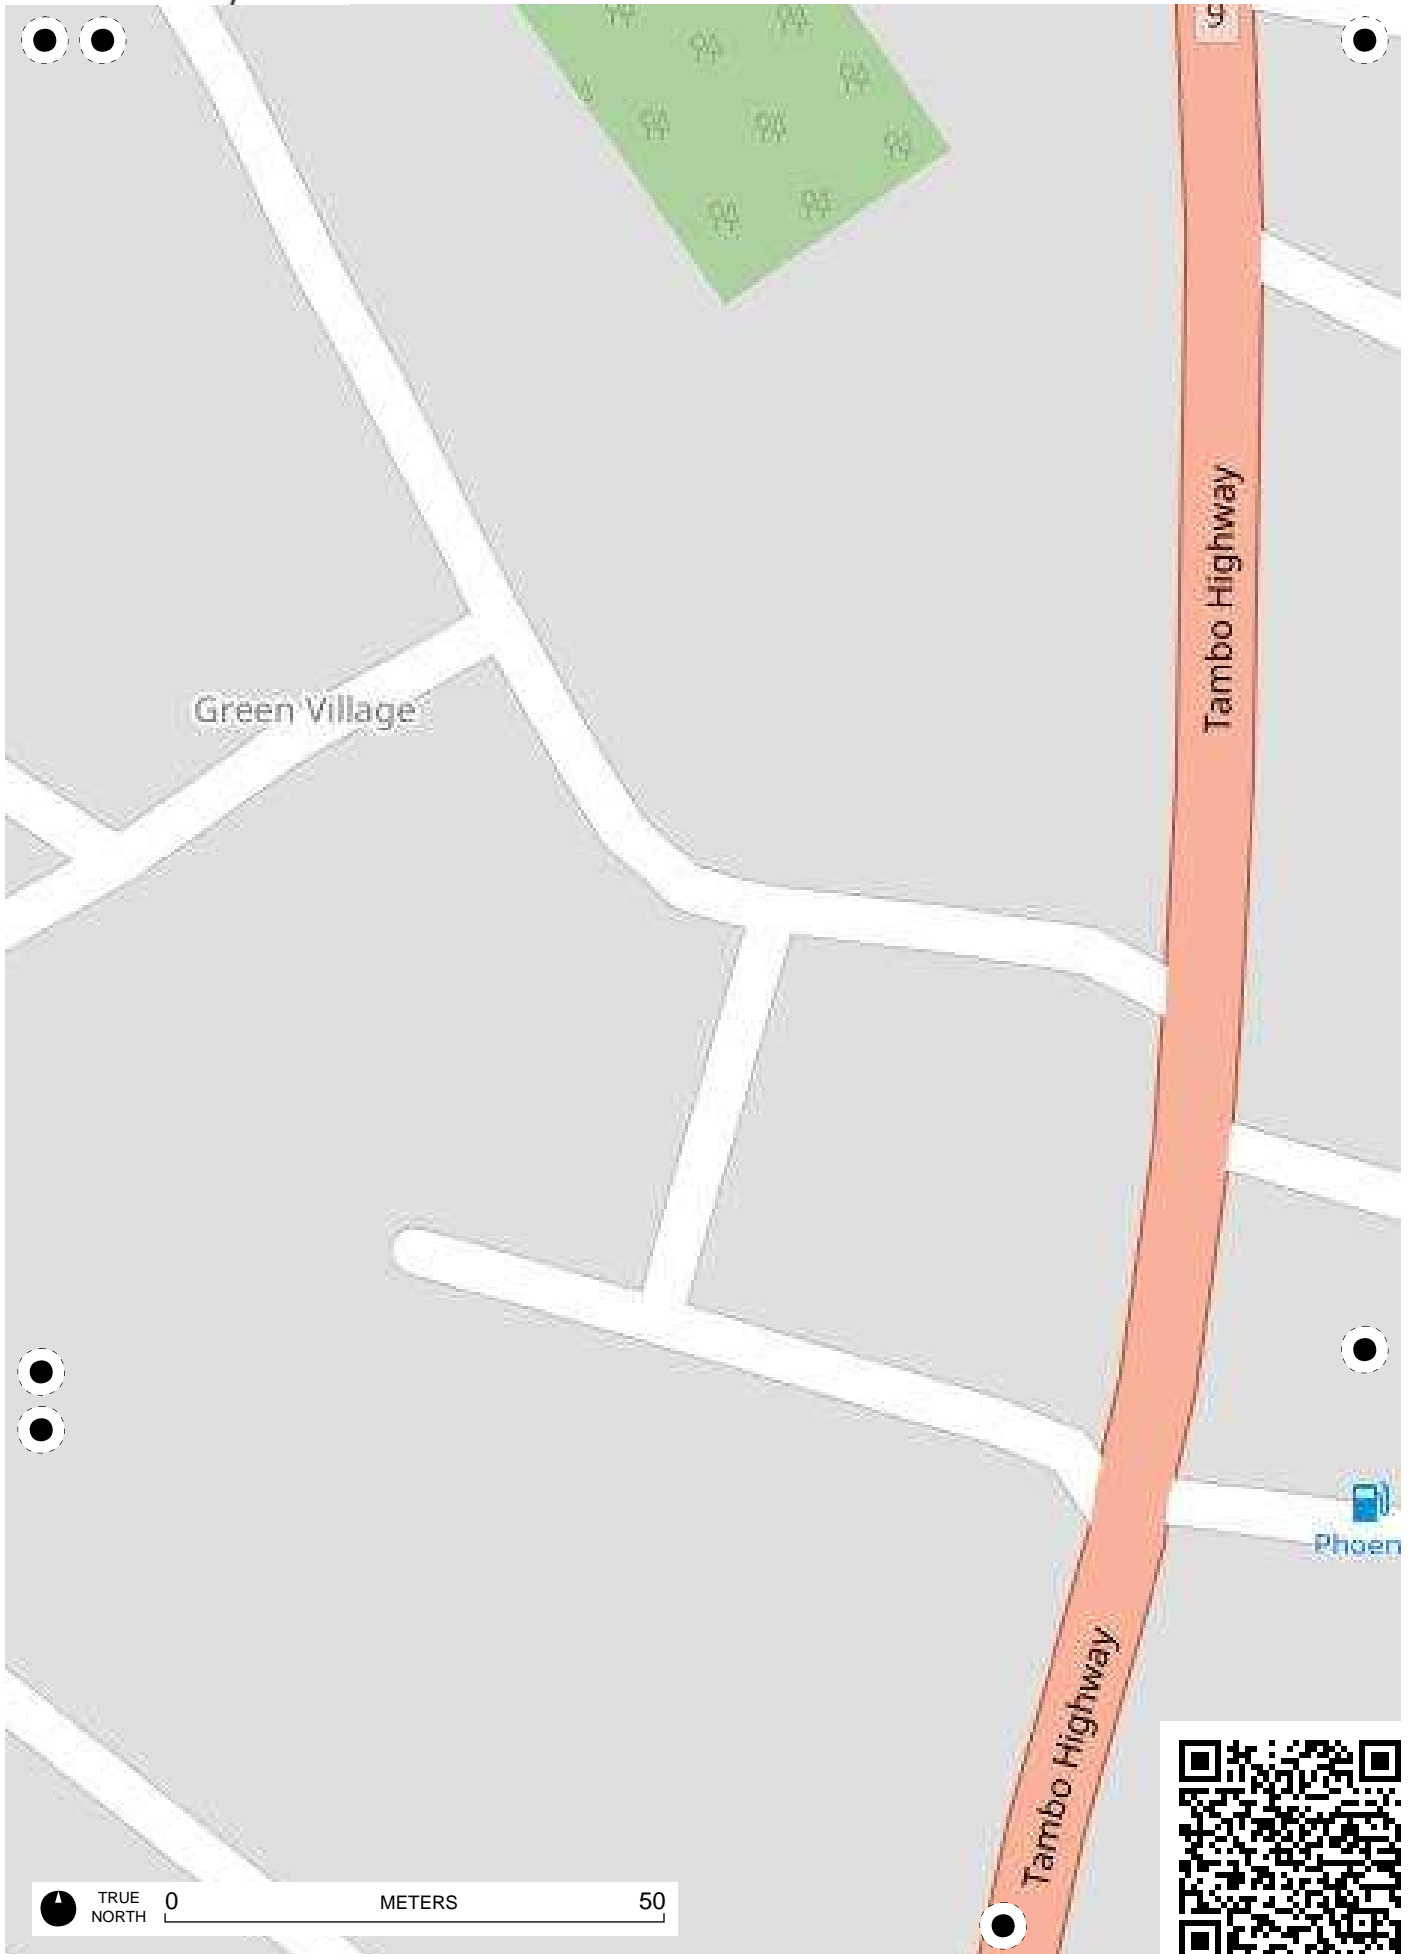

TRUE NORTH 0 METERS 50

erona
n Center

Enangs
Restaurant

Tambo Highway

9

TRUE NORTH 0 METERS 50

TRUE NORTH 0 METERS 50

TRUE NORTH 0 METERS 50

TRUE NORTH 0 METERS 50

TRUE NORTH 0 METERS 50

TRUE NORTH 0 METERS 50