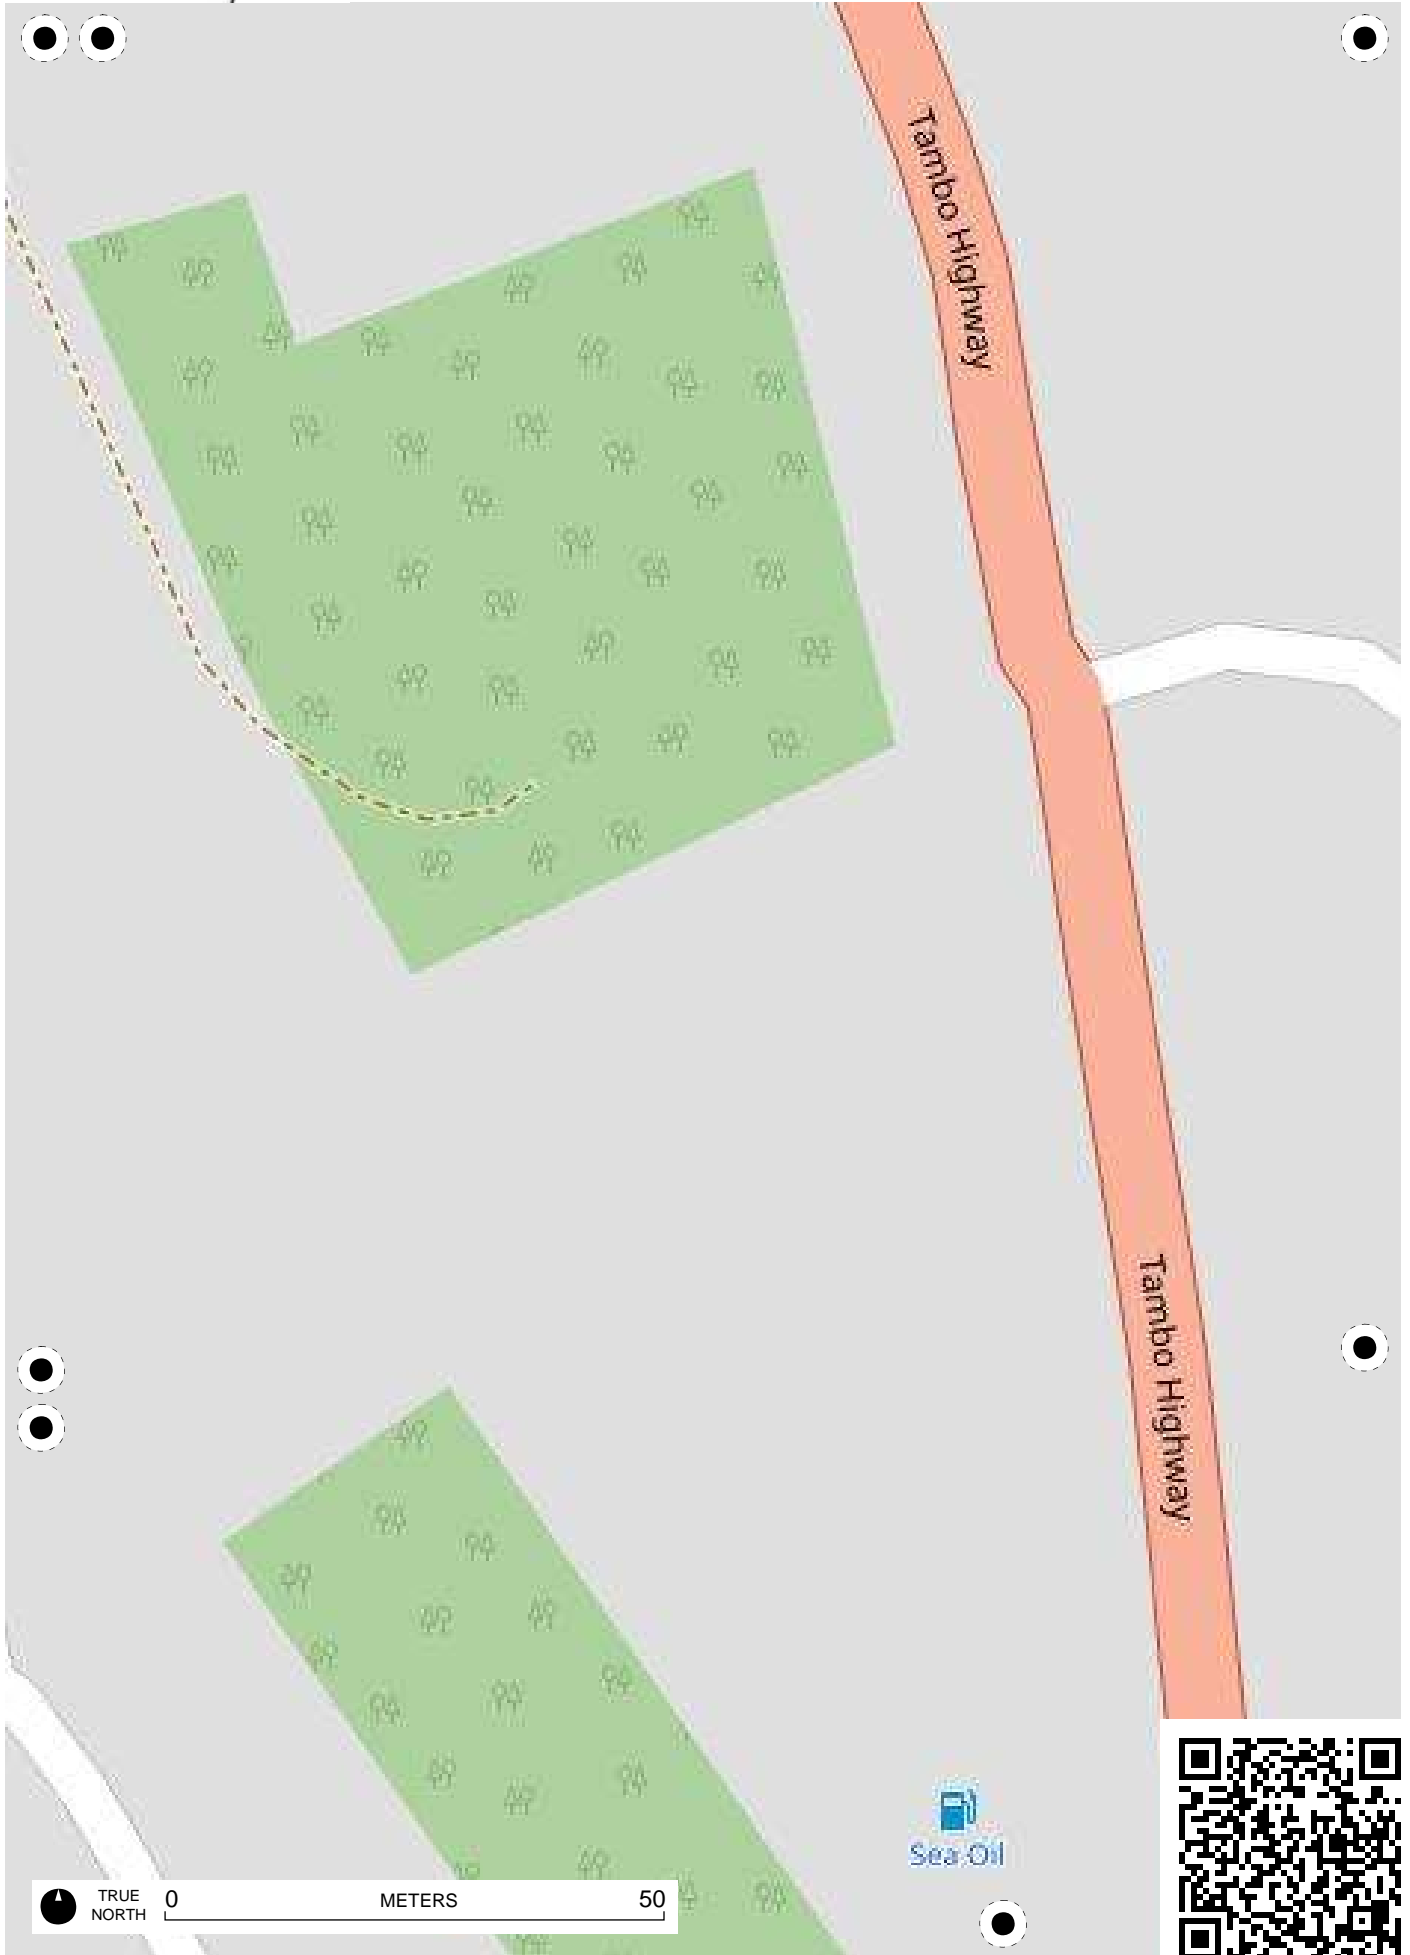

TRUE NORTH 0 METERS 50

erona
n Center

Enangs
Restaurant

Tambo Highway

9

TRUE NORTH 0 METERS 50

TRUE NORTH 0 METERS 50

TRUE NORTH 0 METERS 50

TRUE NORTH 0 METERS 50

TRUE NORTH 0 METERS 50

TRUE NORTH 0 METERS 50