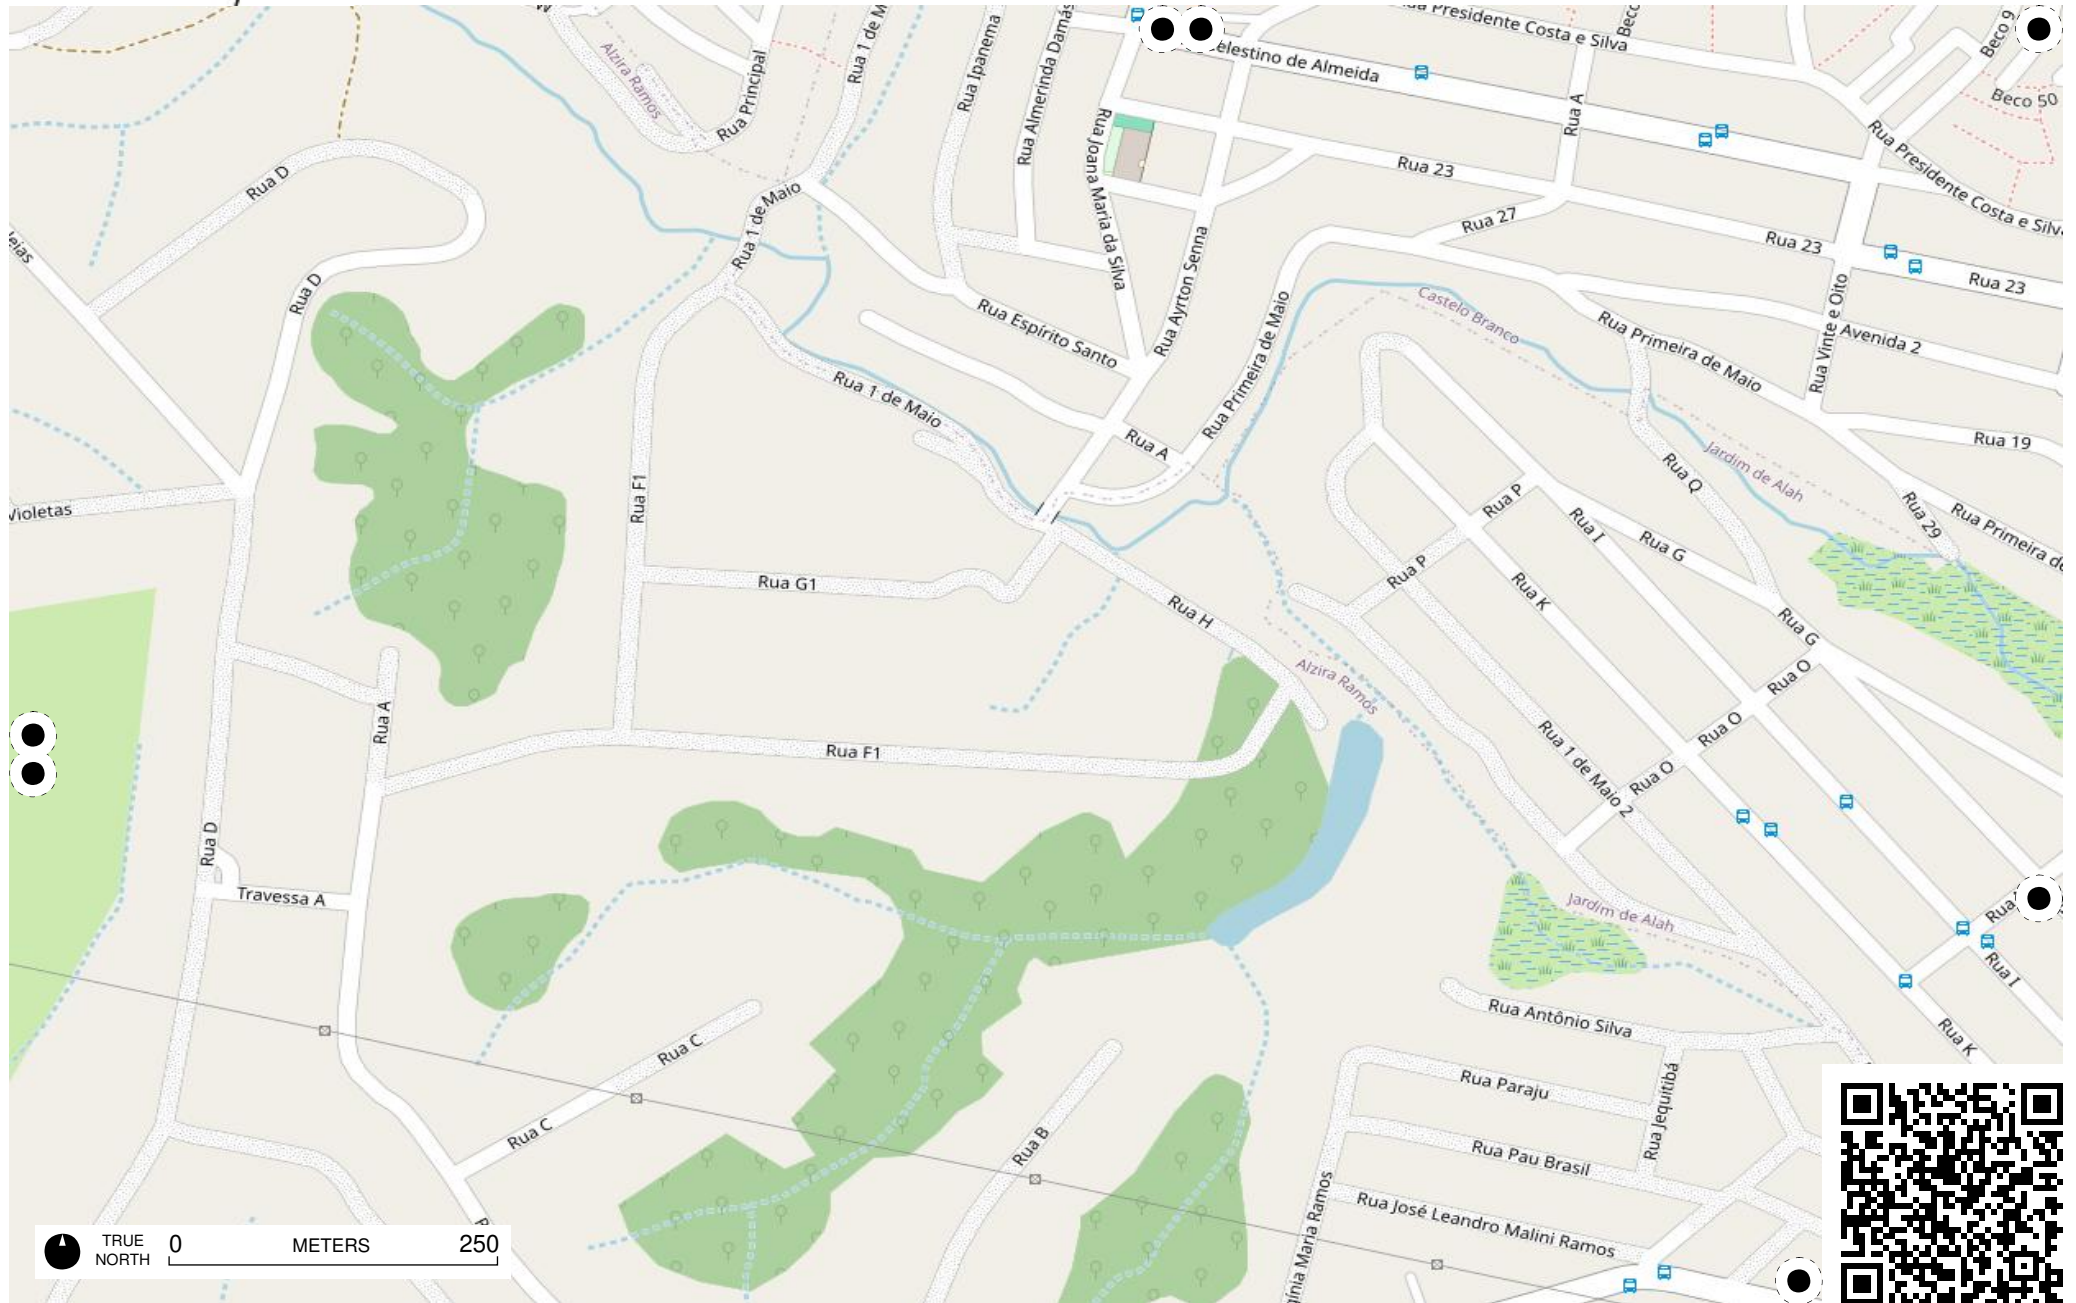

# Field Papers

Untitled

<https://fieldpapers.org/atlas/61kcn1d9/A1>

TRUE NORTH 0 METERS 250