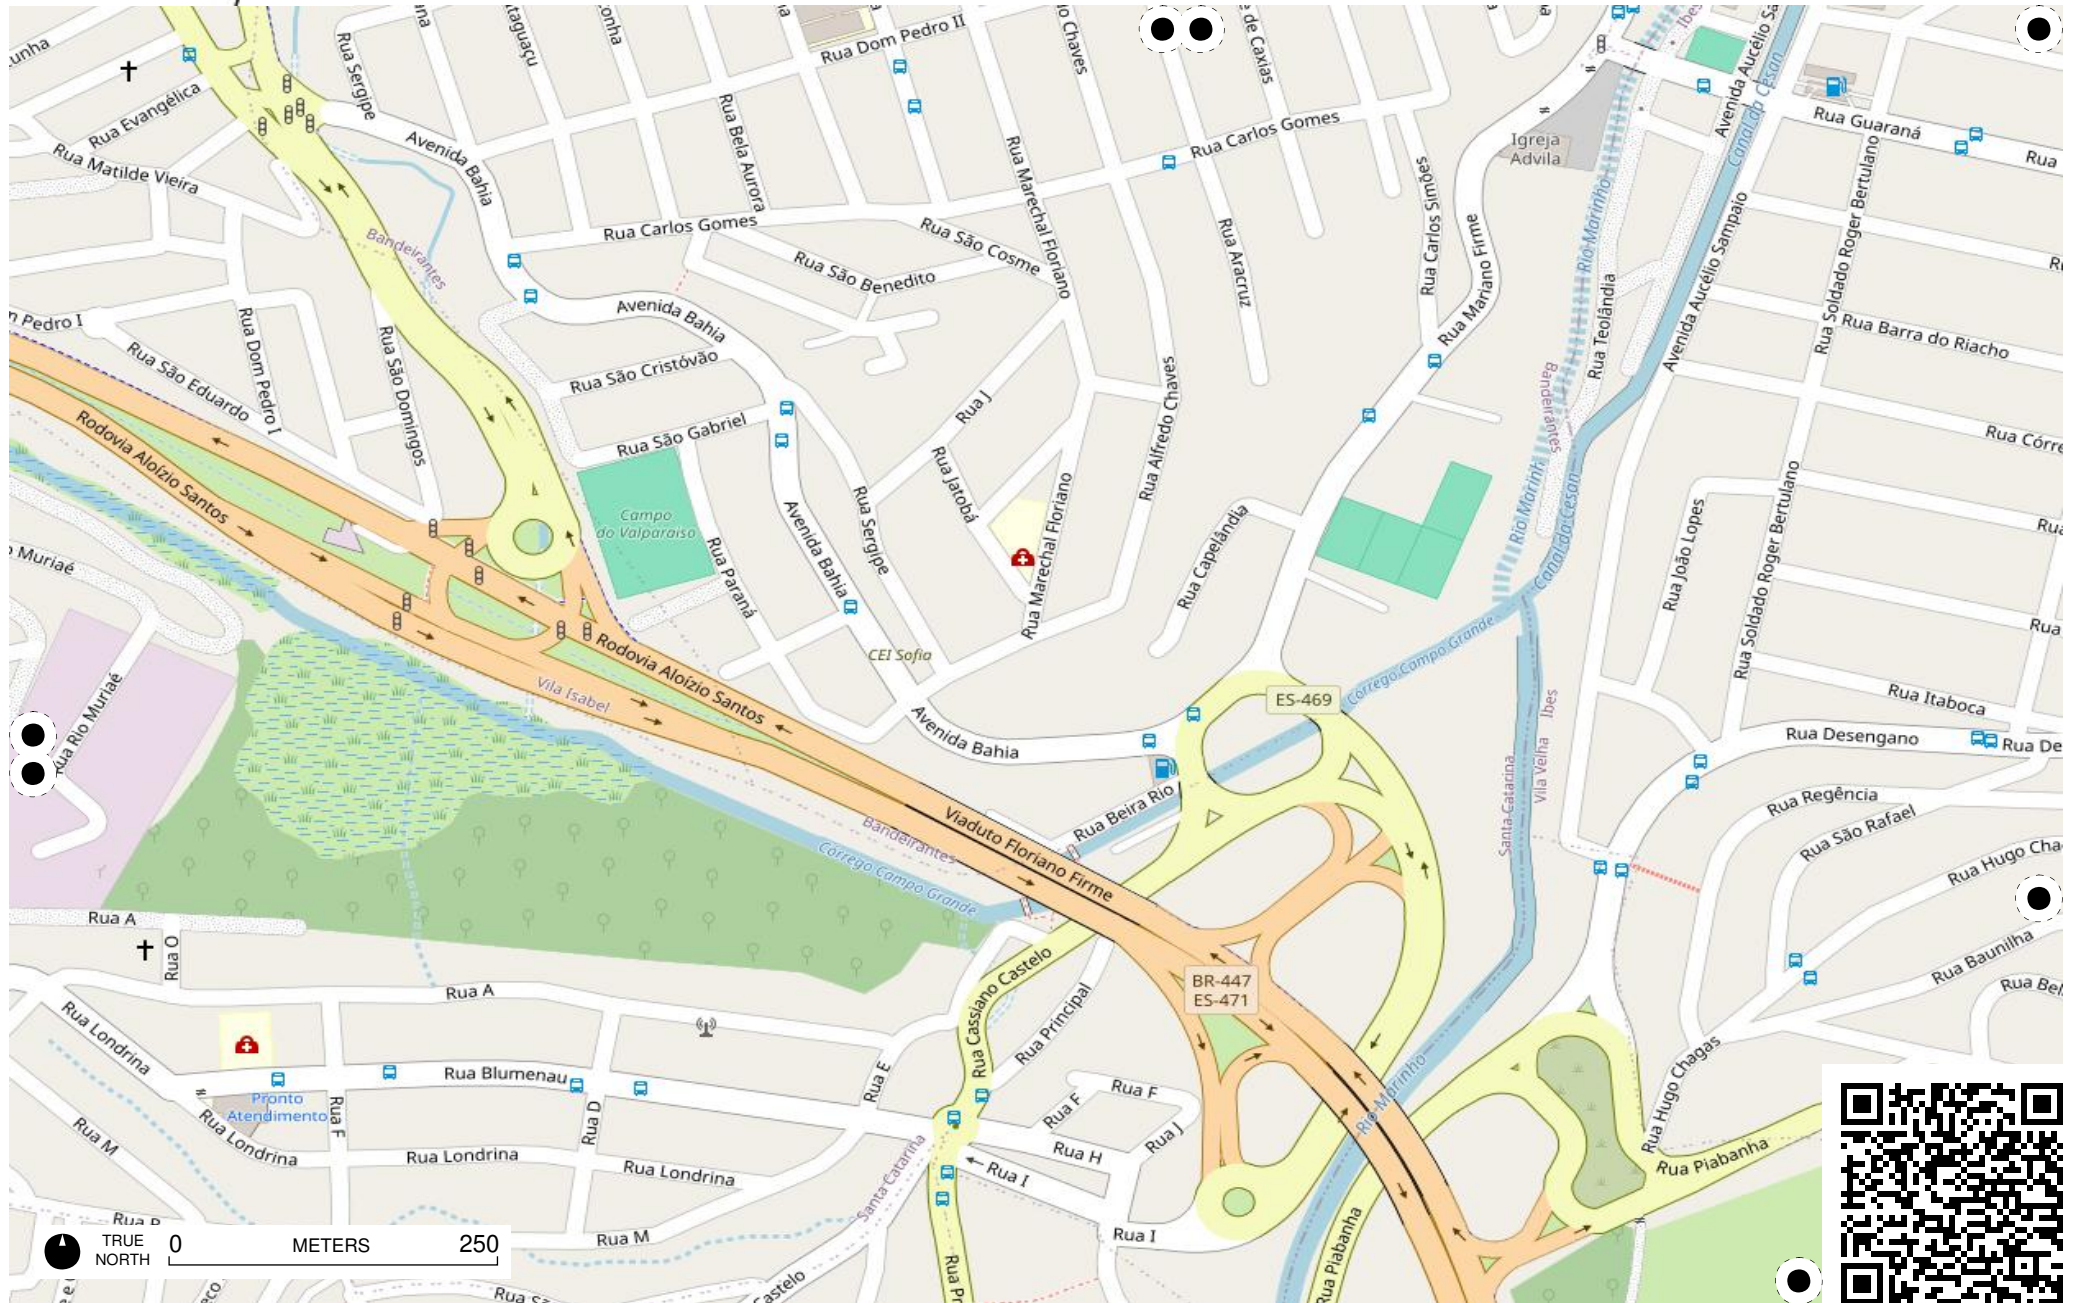

# Field Papers

Untitled

<https://fieldpapers.org/atlas/61kcn1d9/A1>

TRUE NORTH 0 METERS 250