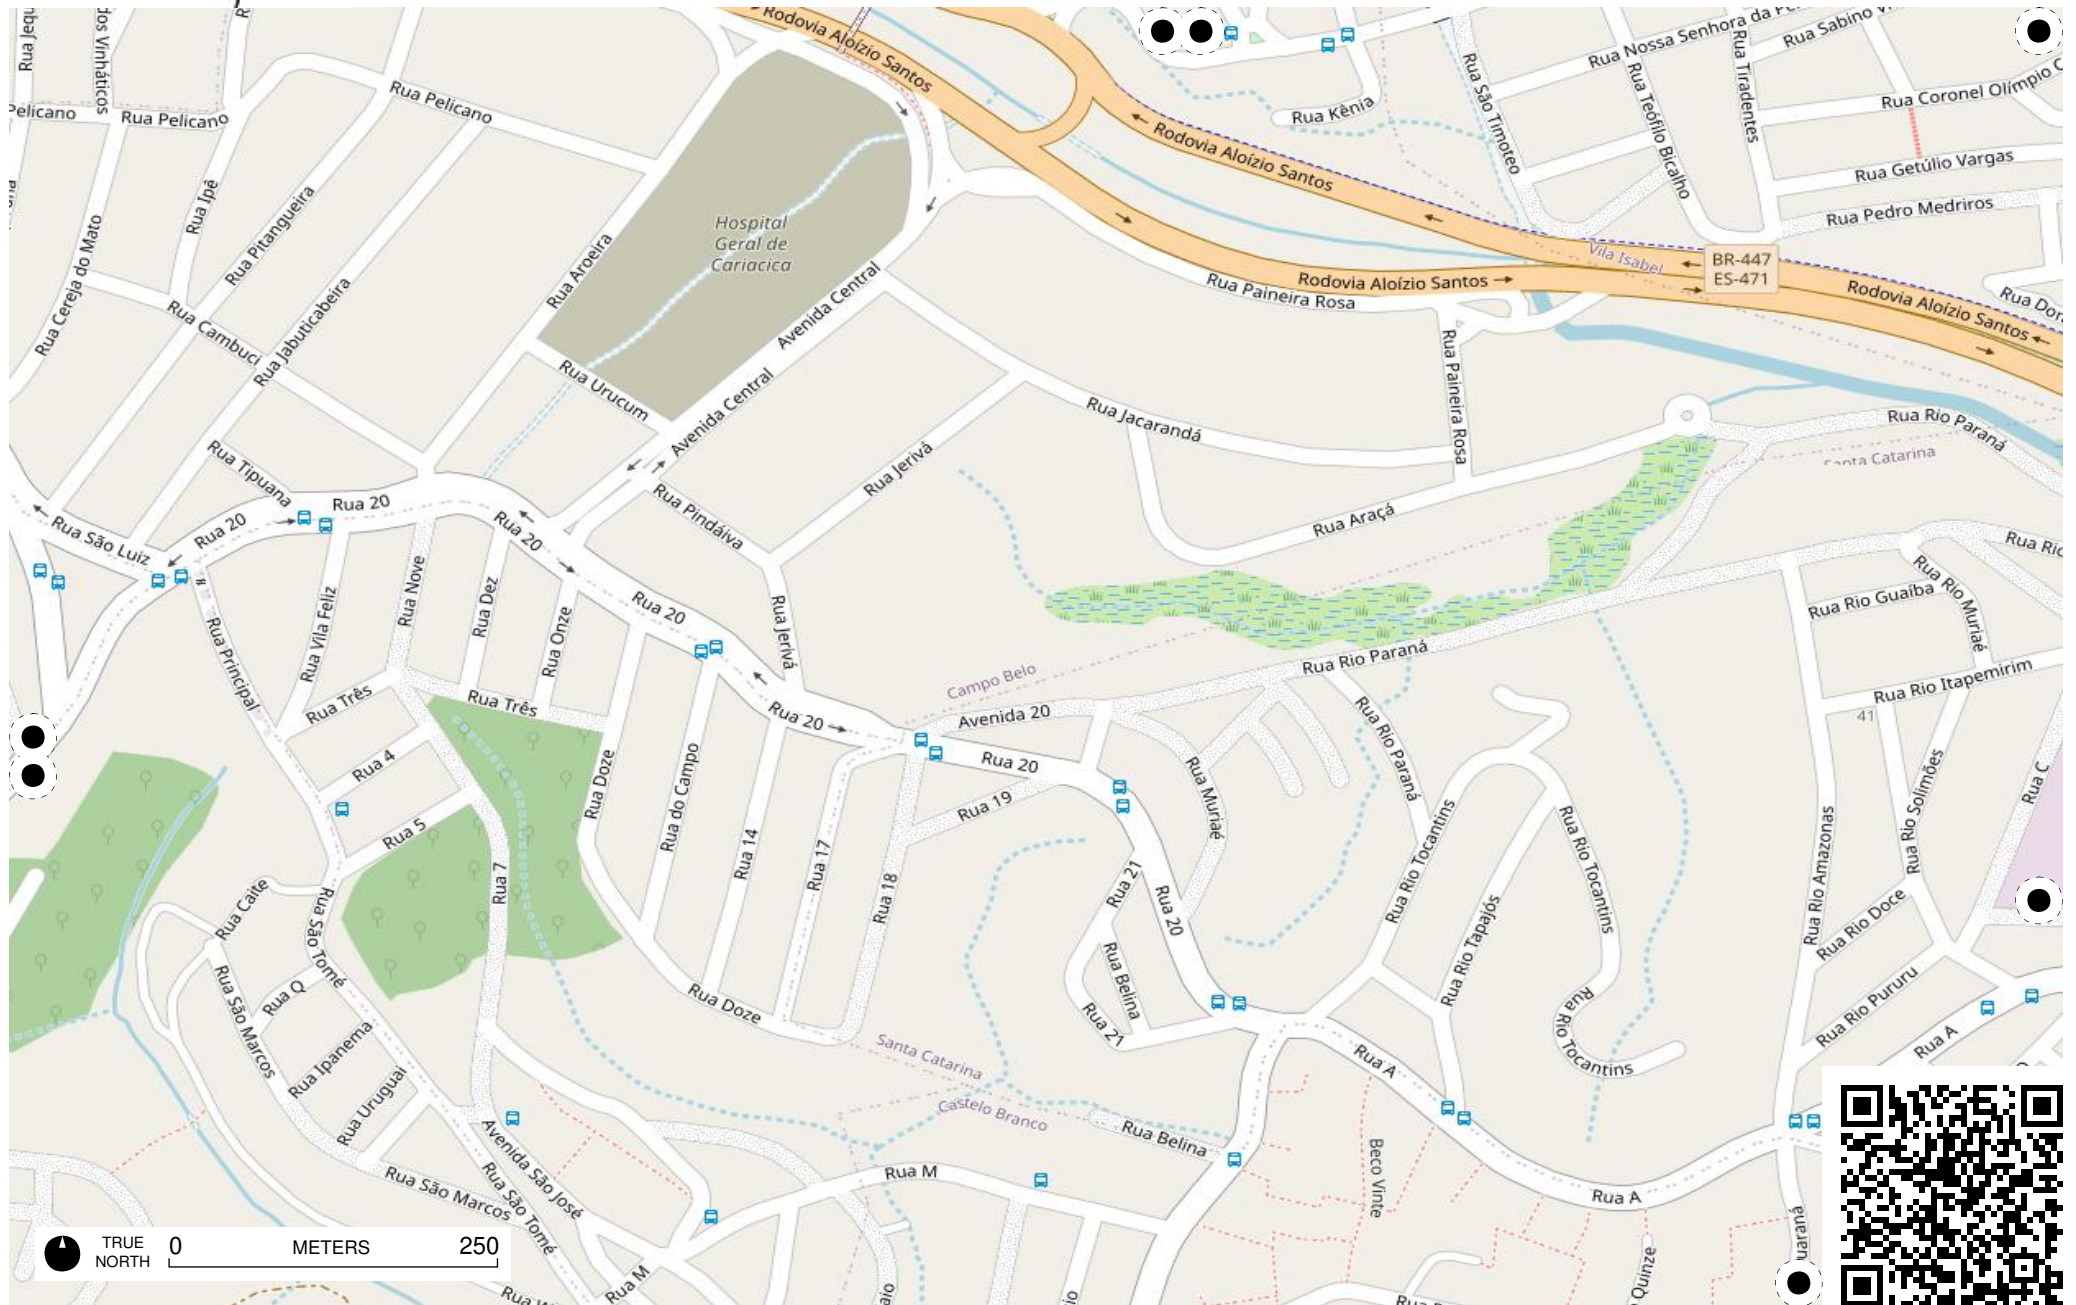

# Field Papers

Untitled

<https://fieldpapers.org/atlas/61kcn1d9/A1>

TRUE NORTH 0 METERS 250