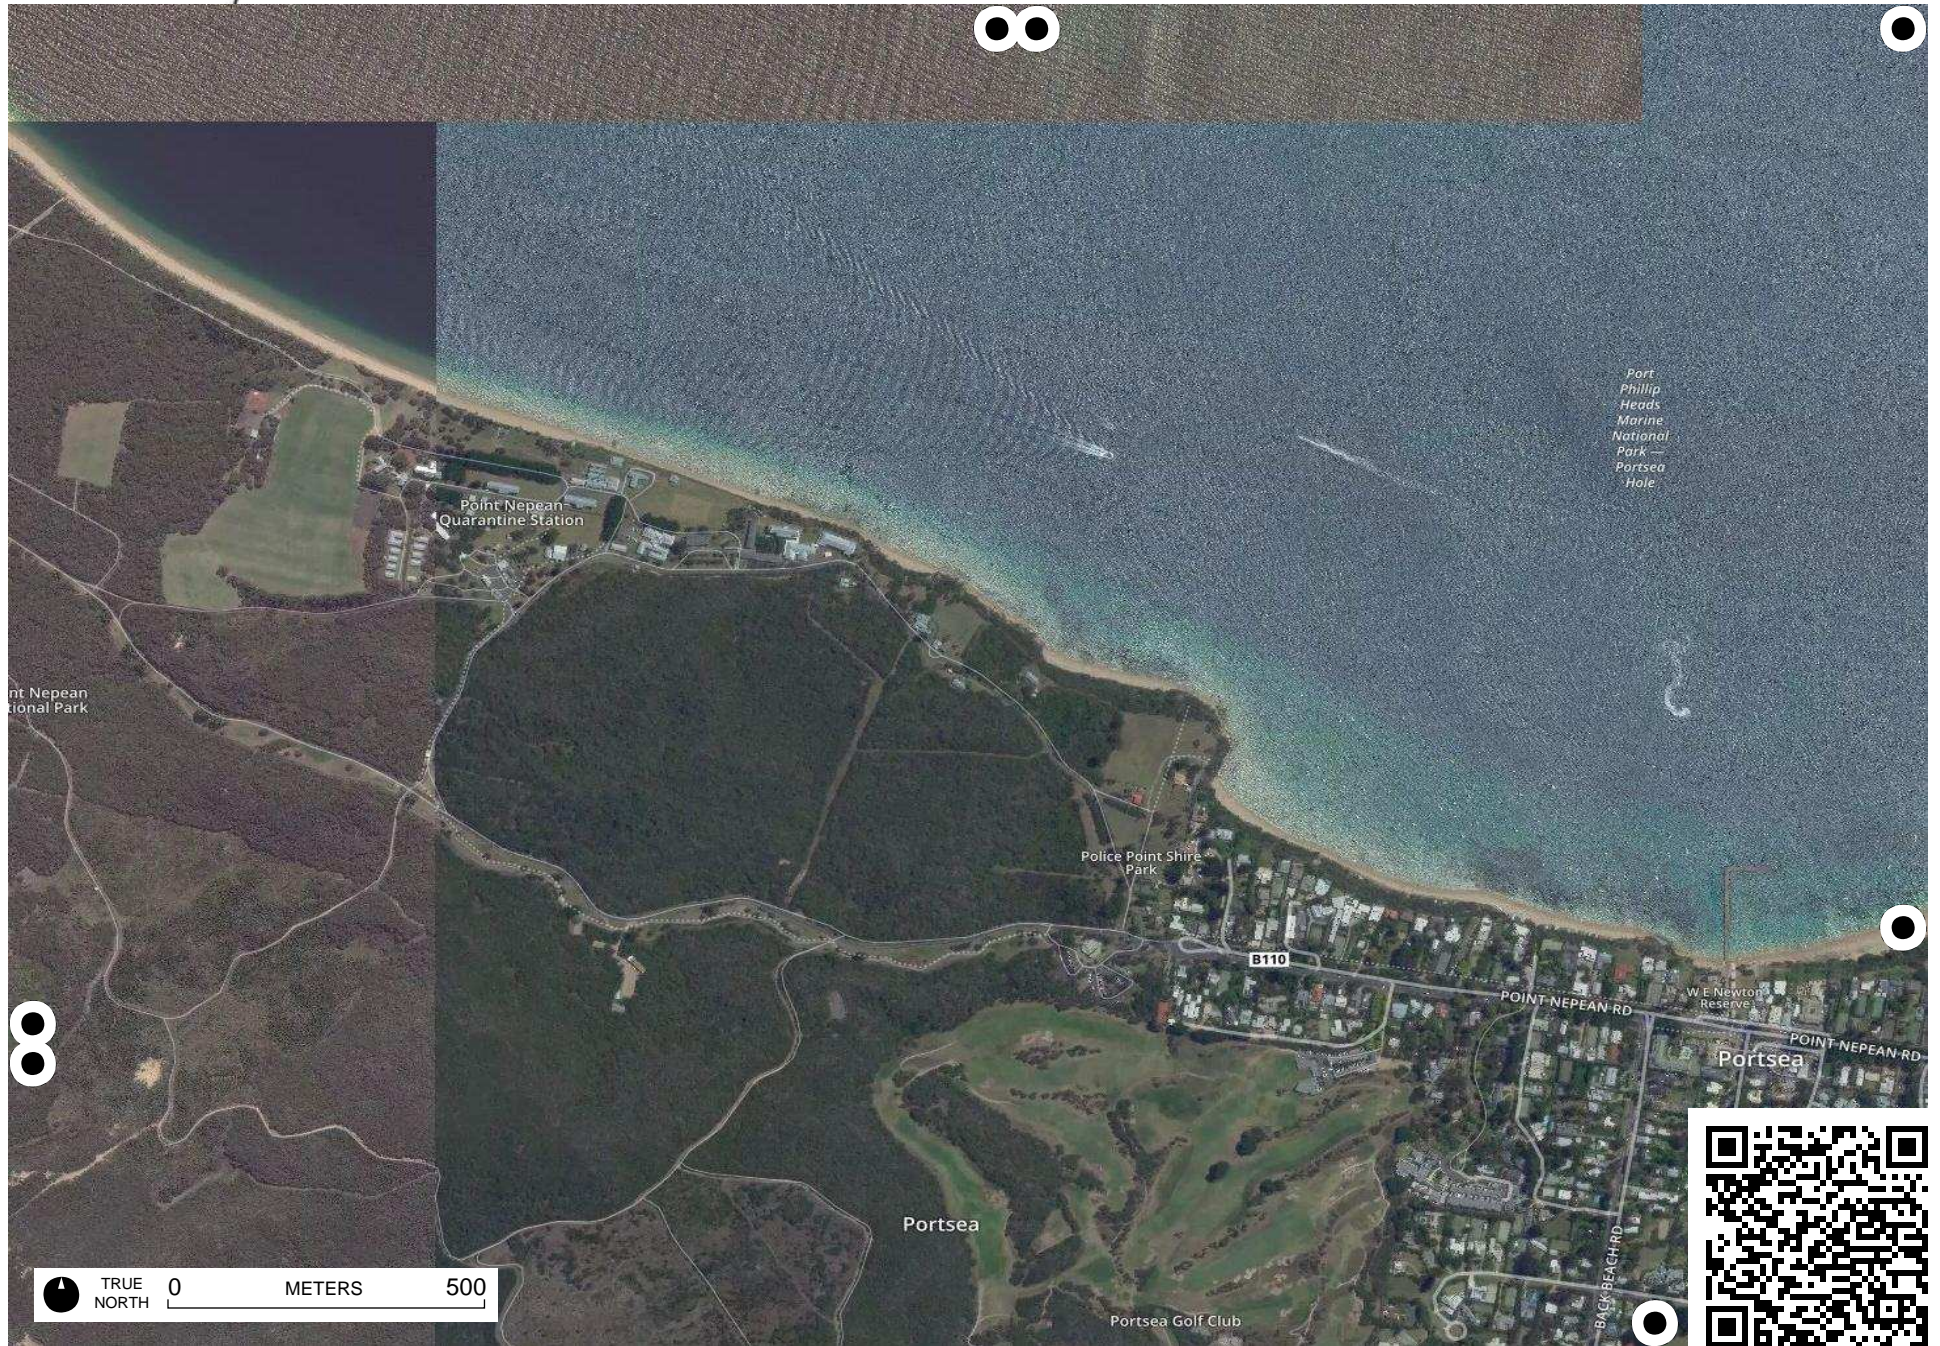

TRUE NORTH 0 KILOMETERS 2

TRUE NORTH 0 METERS 500