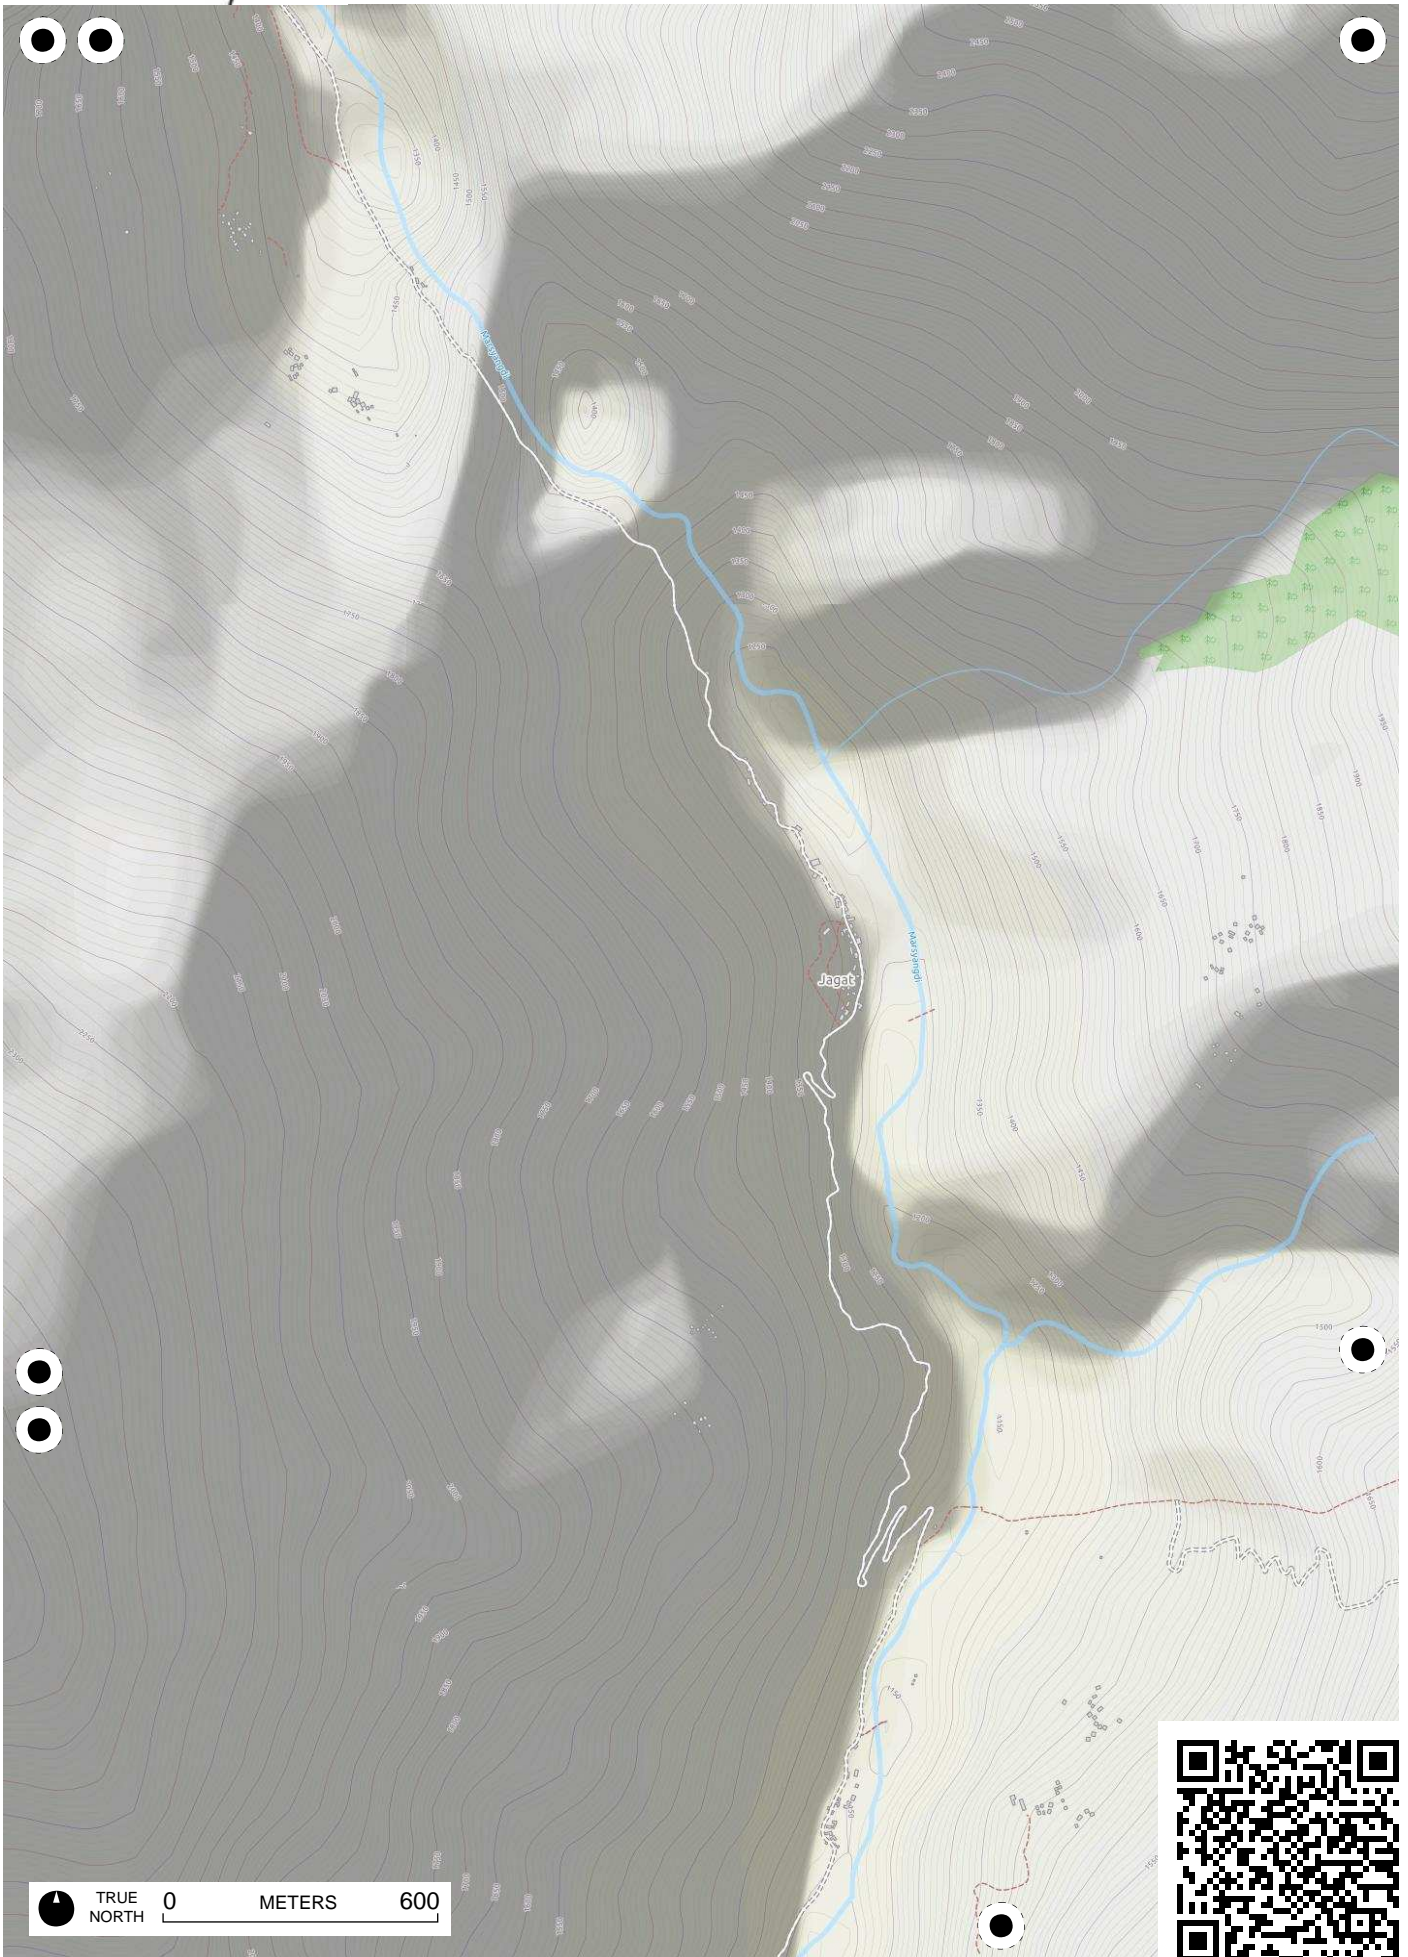

TRUE NORTH 0 KILOMETERS 2

TRUE NORTH 0 METERS 600