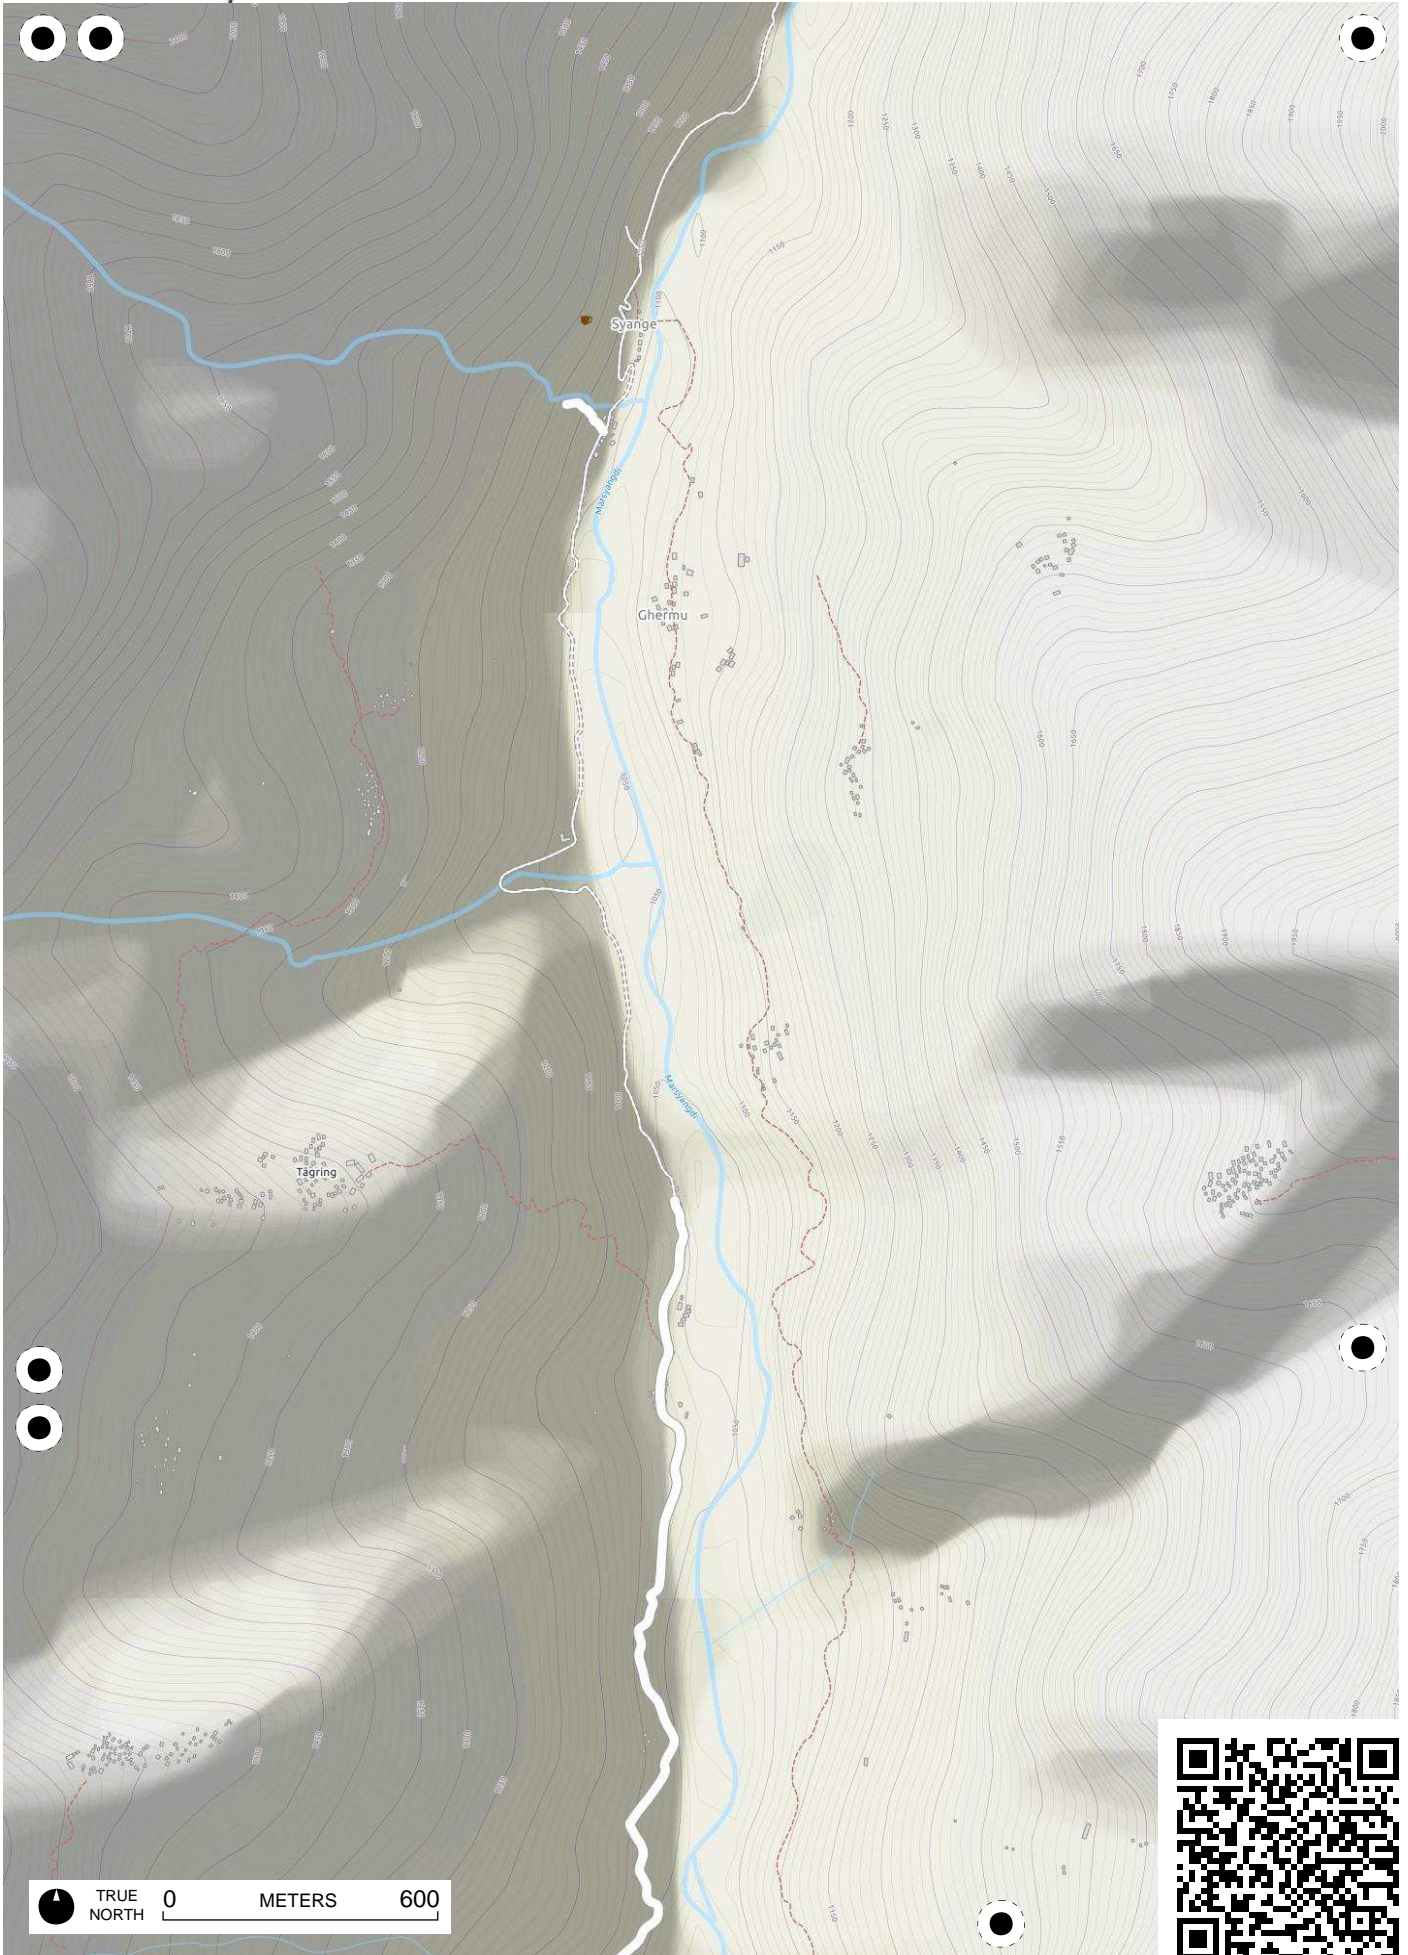

TRUE NORTH 0 KILOMETERS 2

TRUE NORTH 0 METERS 600