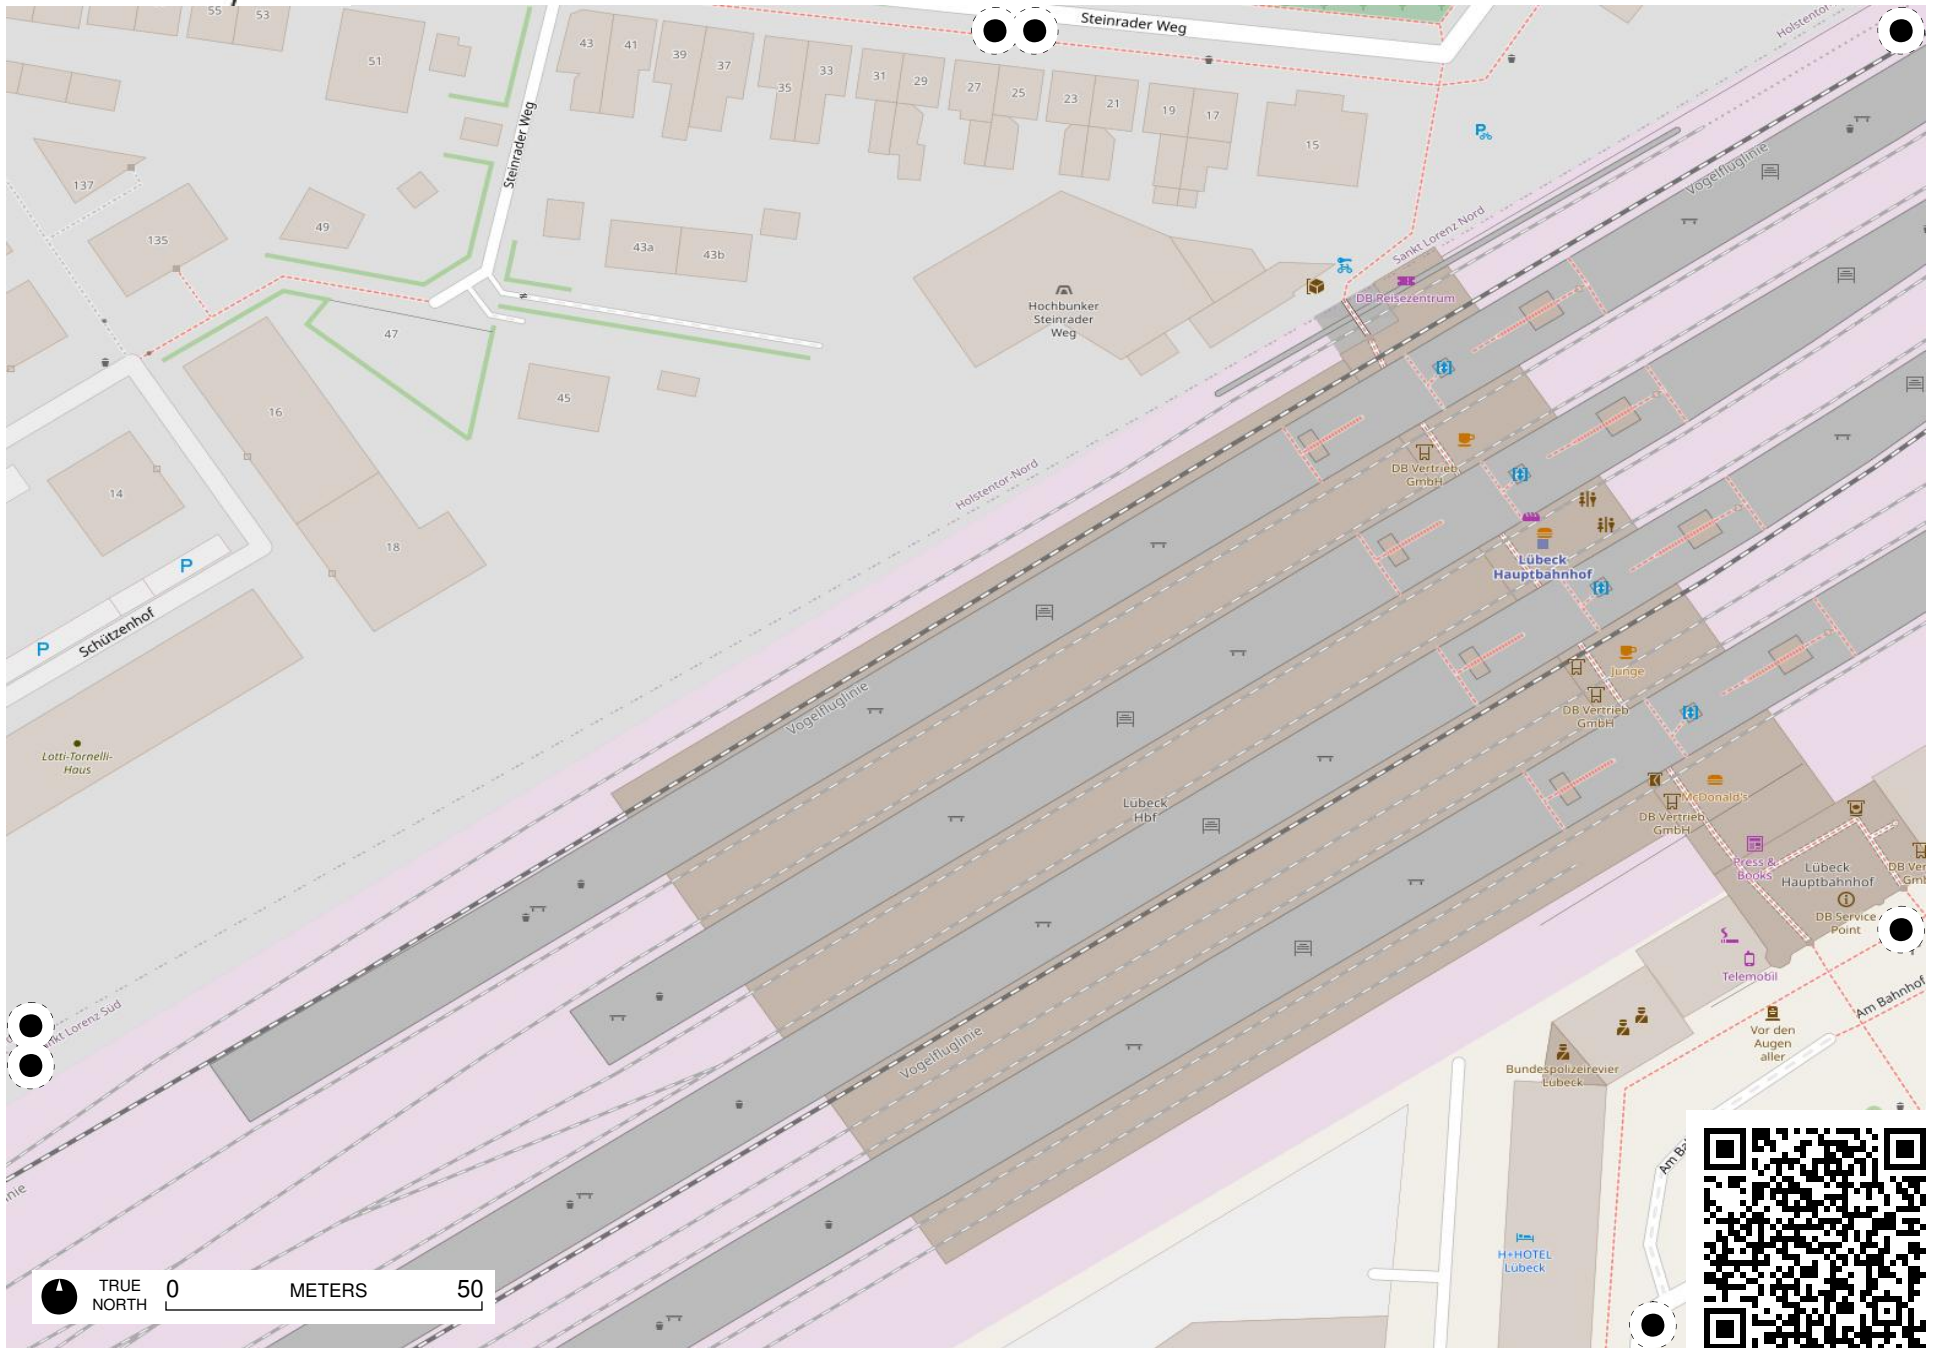

TRUE NORTH 0 METERS 50

Netzbereich Lubeck

TRUE NORTH 0 METERS 50

TRUE NORTH 0 METERS 50