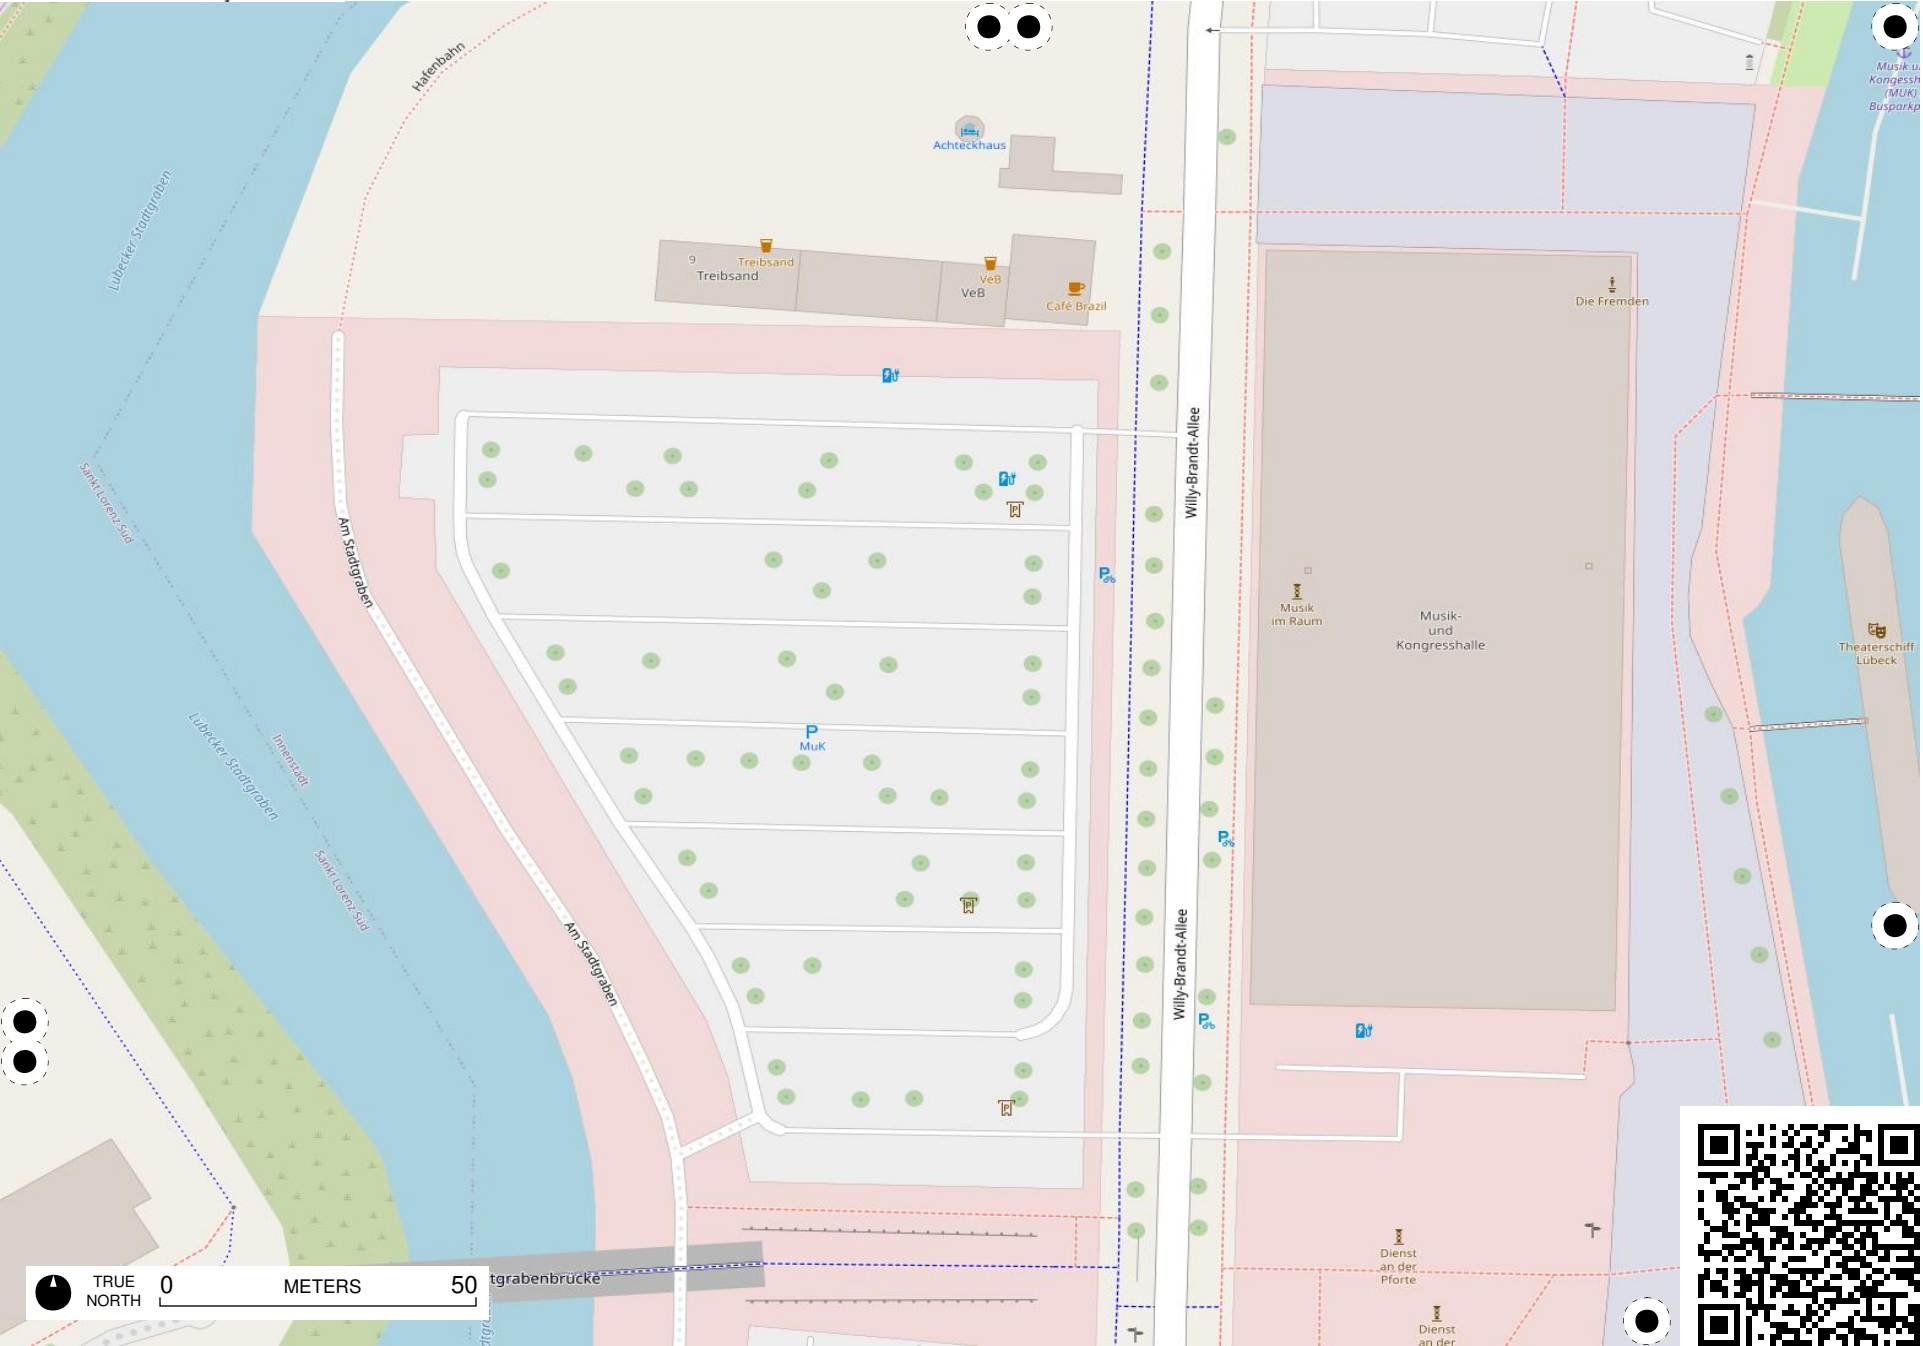

TRUE NORTH 0 METERS 50

Netzbereich Lubeck

TRUE NORTH 0 METERS 50

TRUE NORTH 0 METERS 50