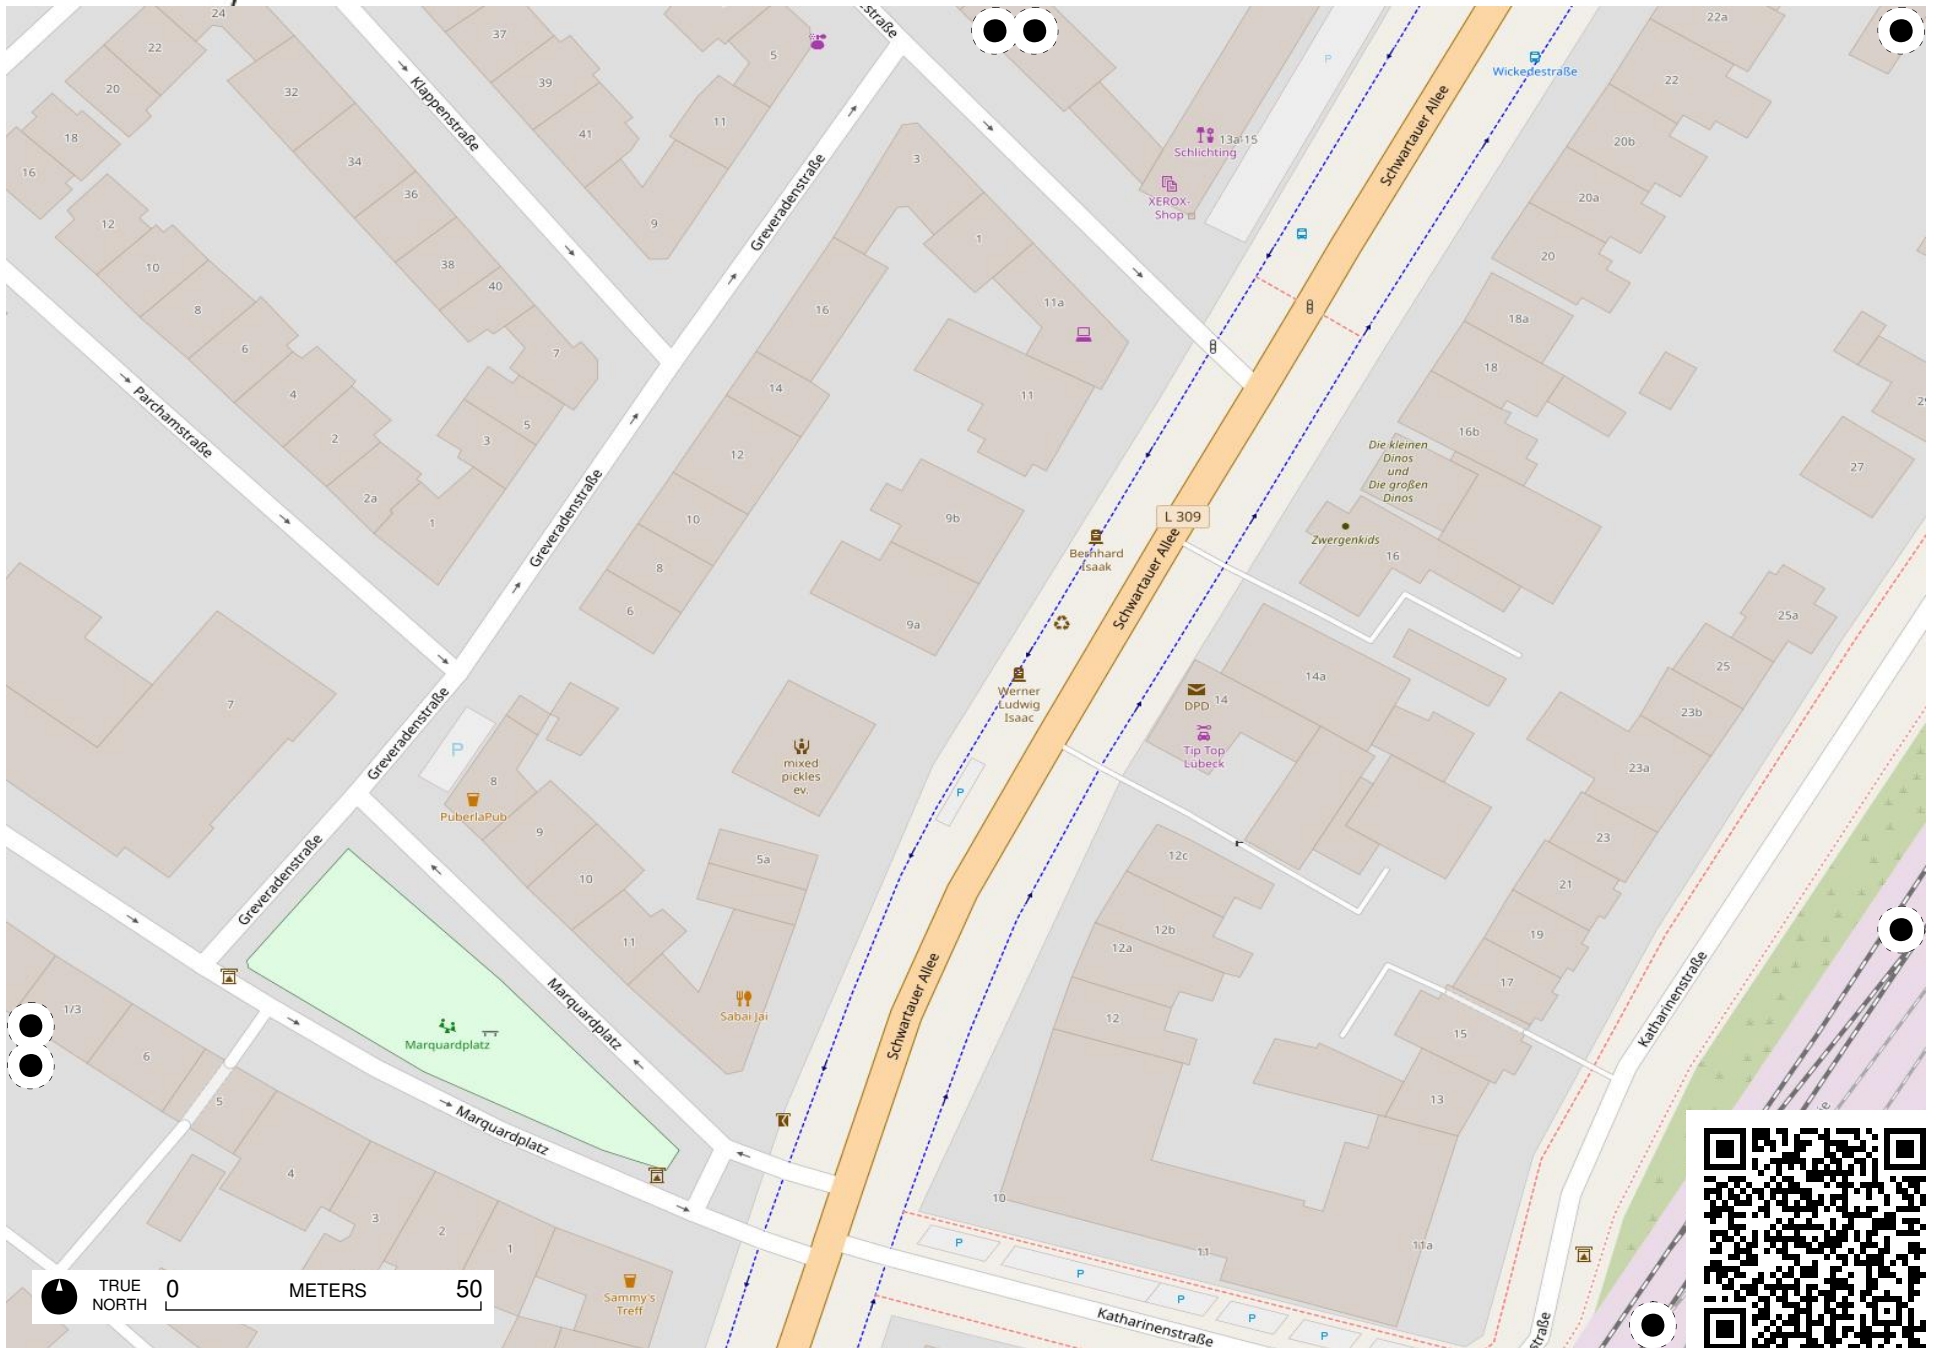

TRUE NORTH 0 METERS 50

Netzbereich Lubeck

TRUE NORTH 0 METERS 50

TRUE NORTH 0 METERS 50