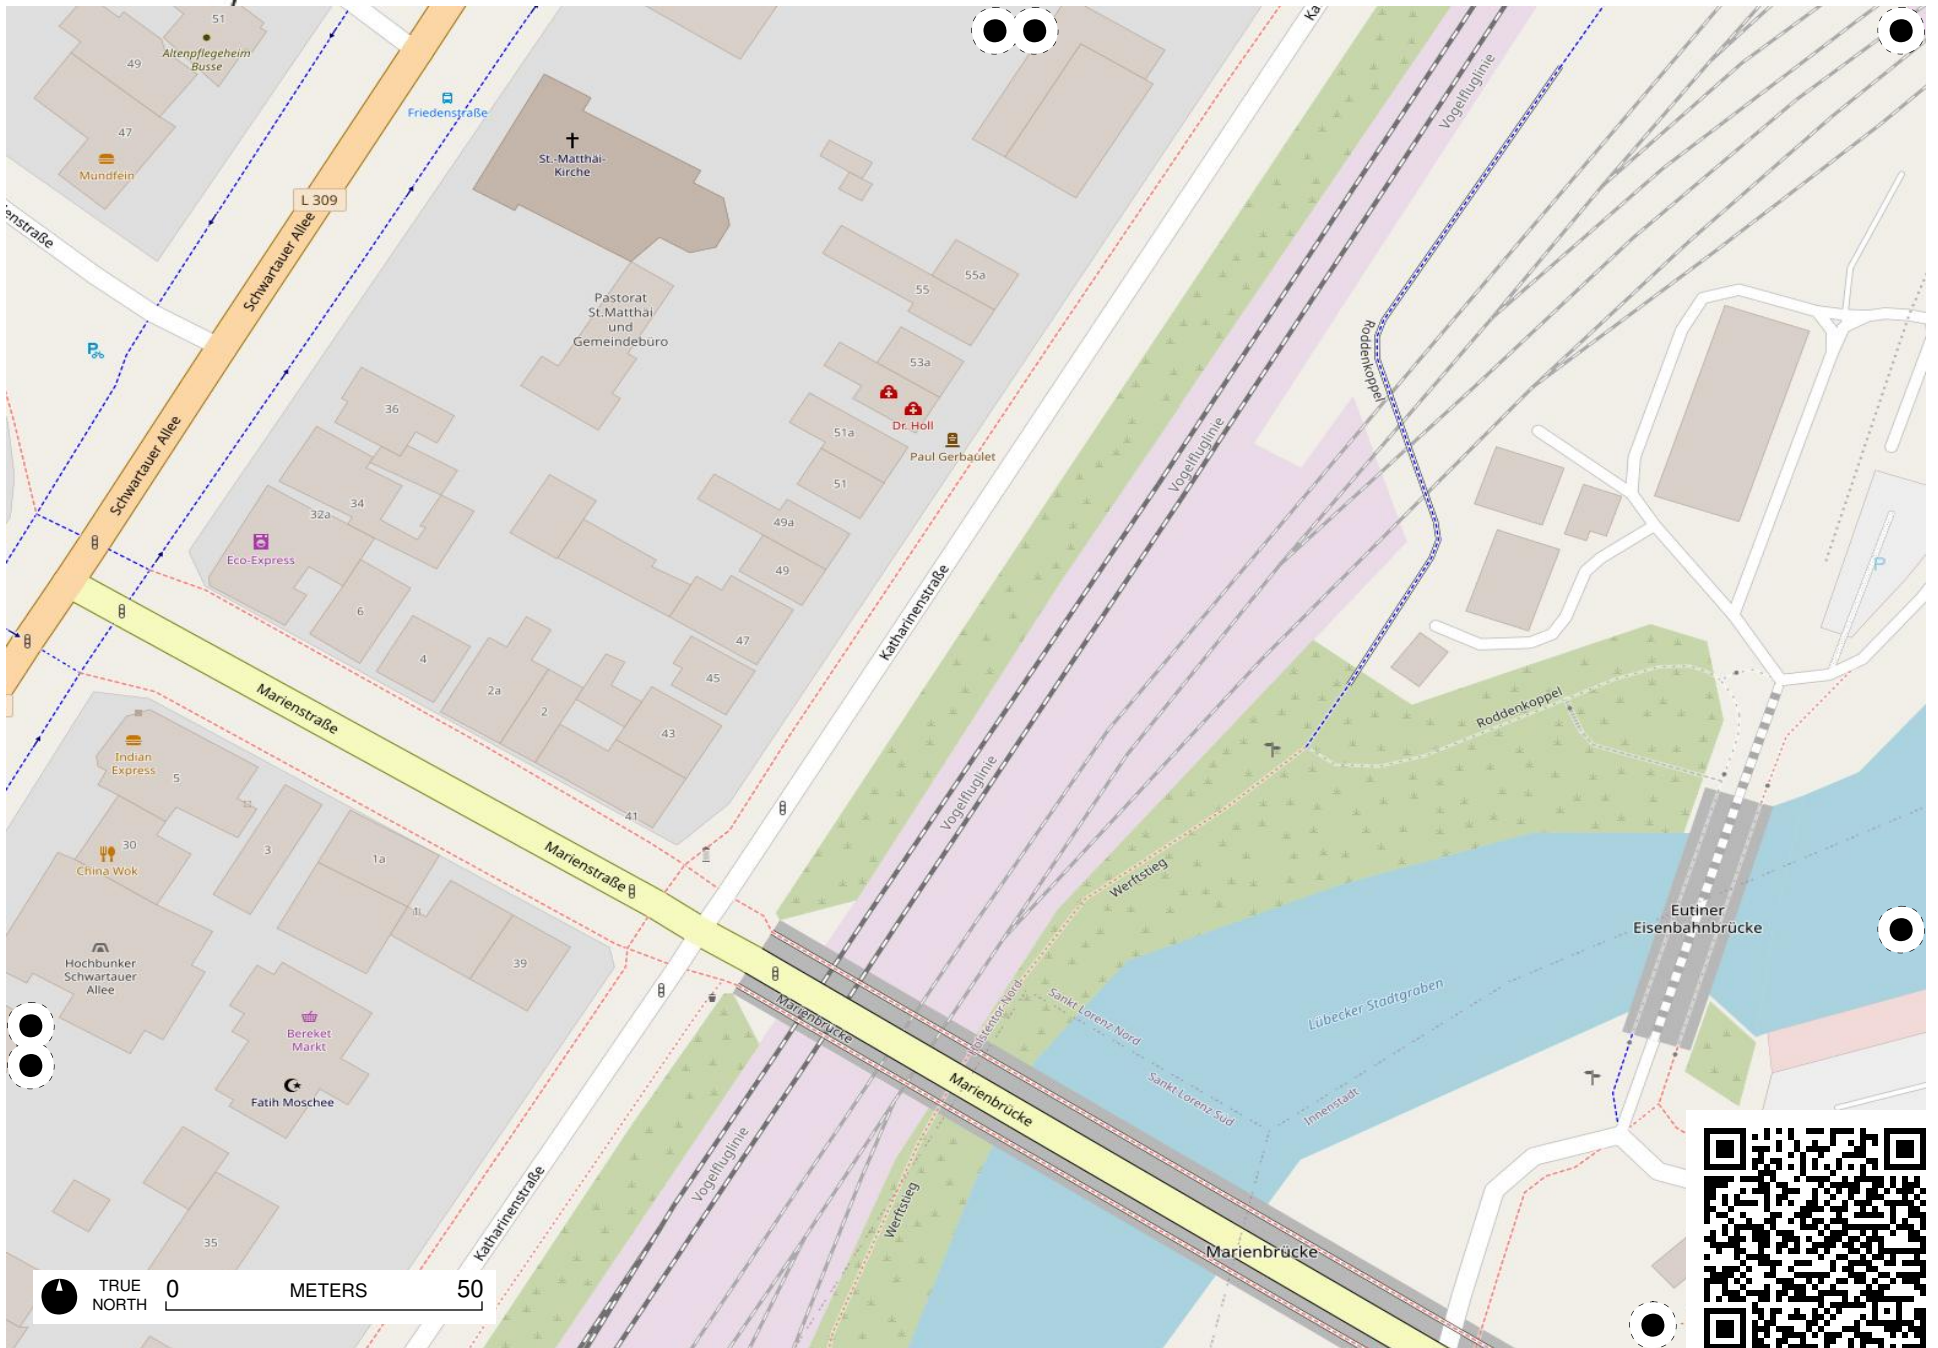

TRUE NORTH 0 METERS 50

Netzbereich Lubeck

TRUE NORTH 0 METERS 50

TRUE NORTH 0 METERS 50