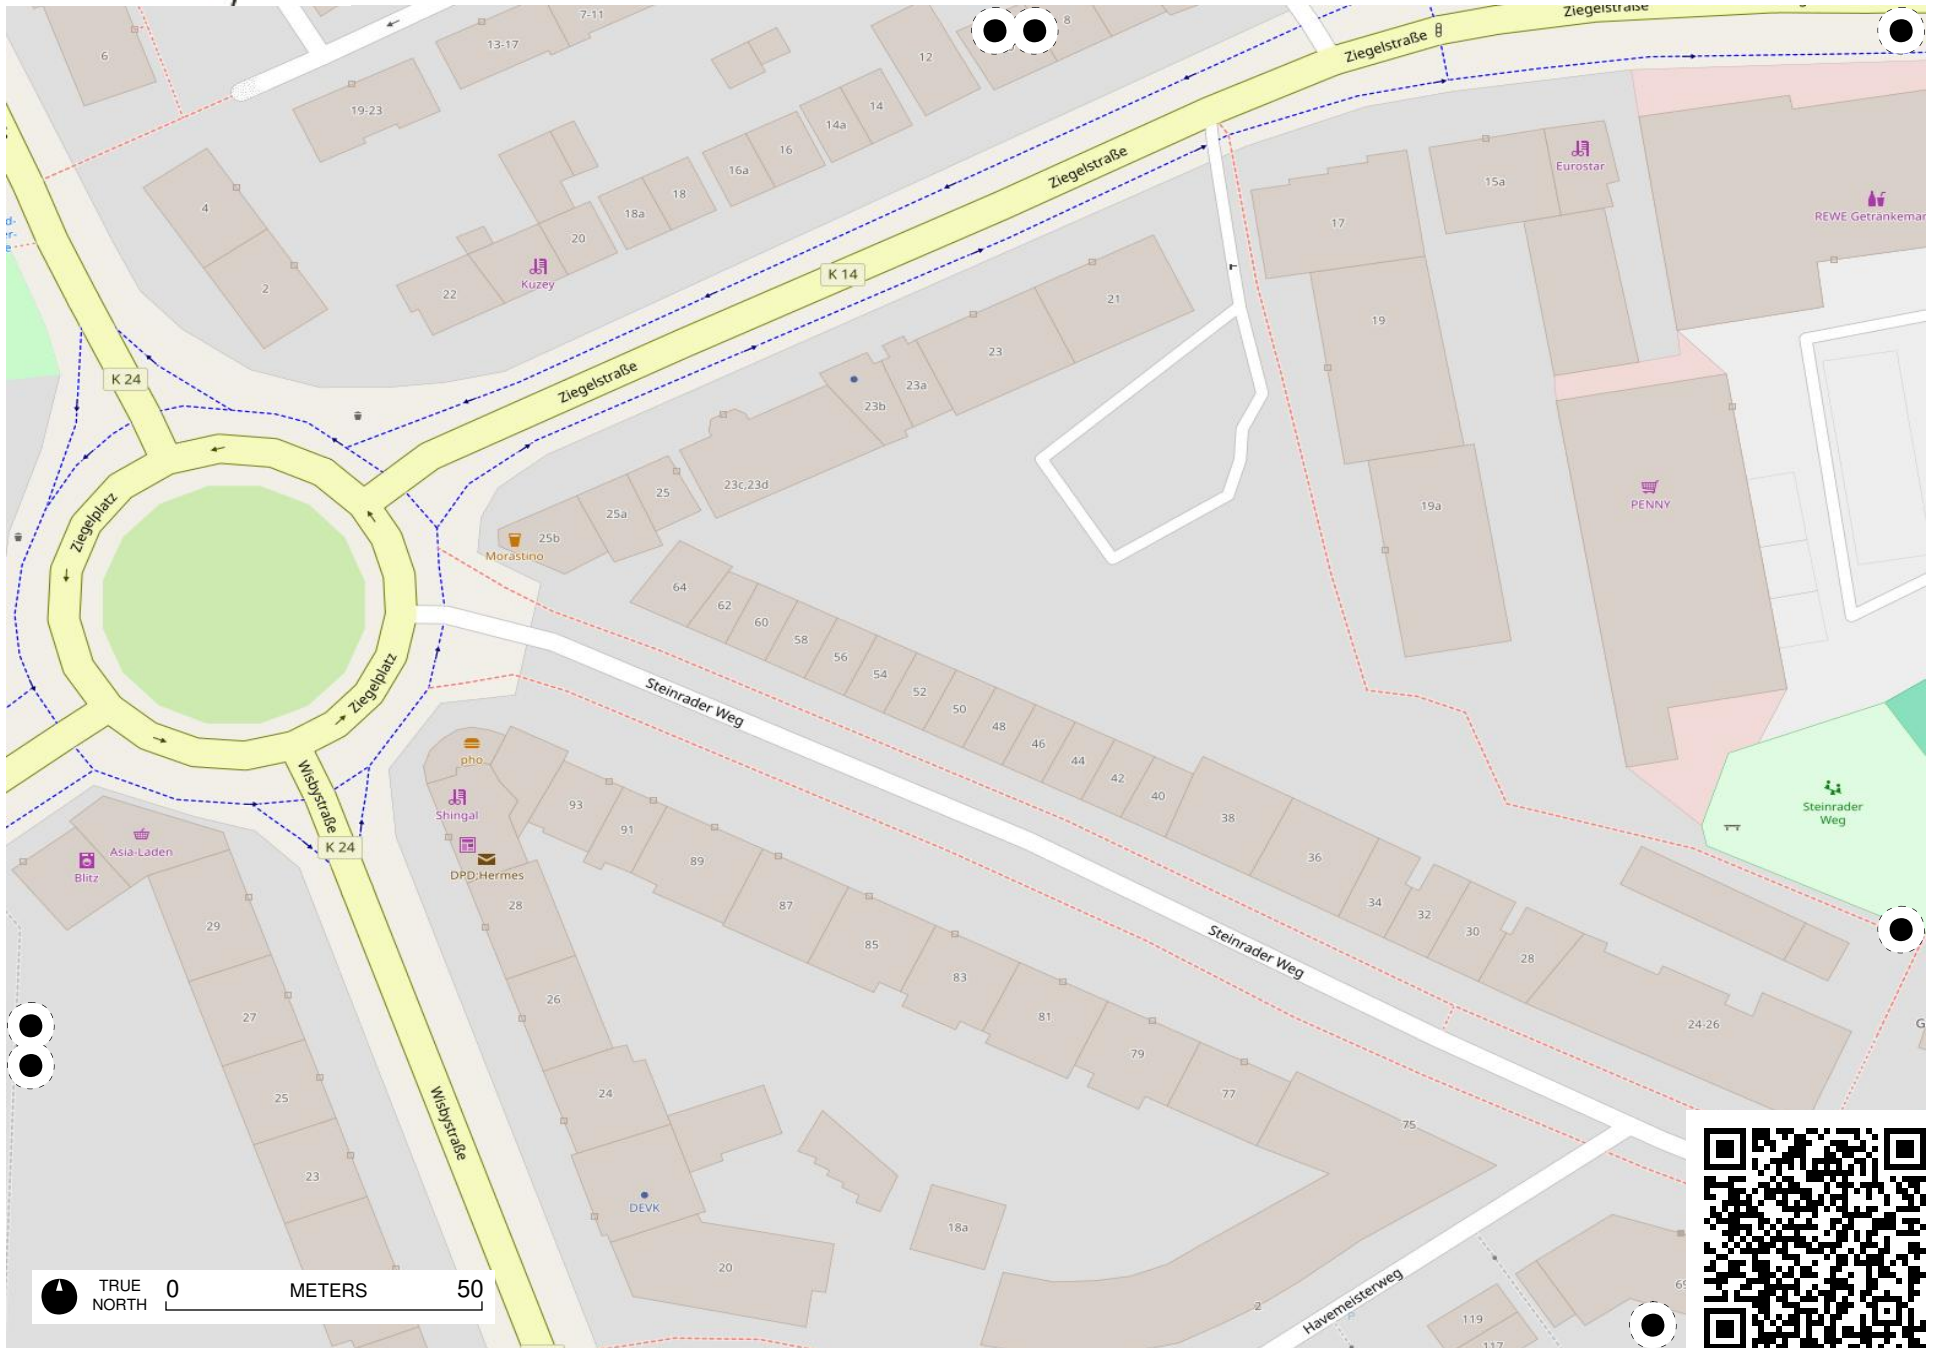

TRUE NORTH 0 METERS 50

Netzbereich Lubeck

TRUE NORTH 0 METERS 50

TRUE NORTH 0 METERS 50