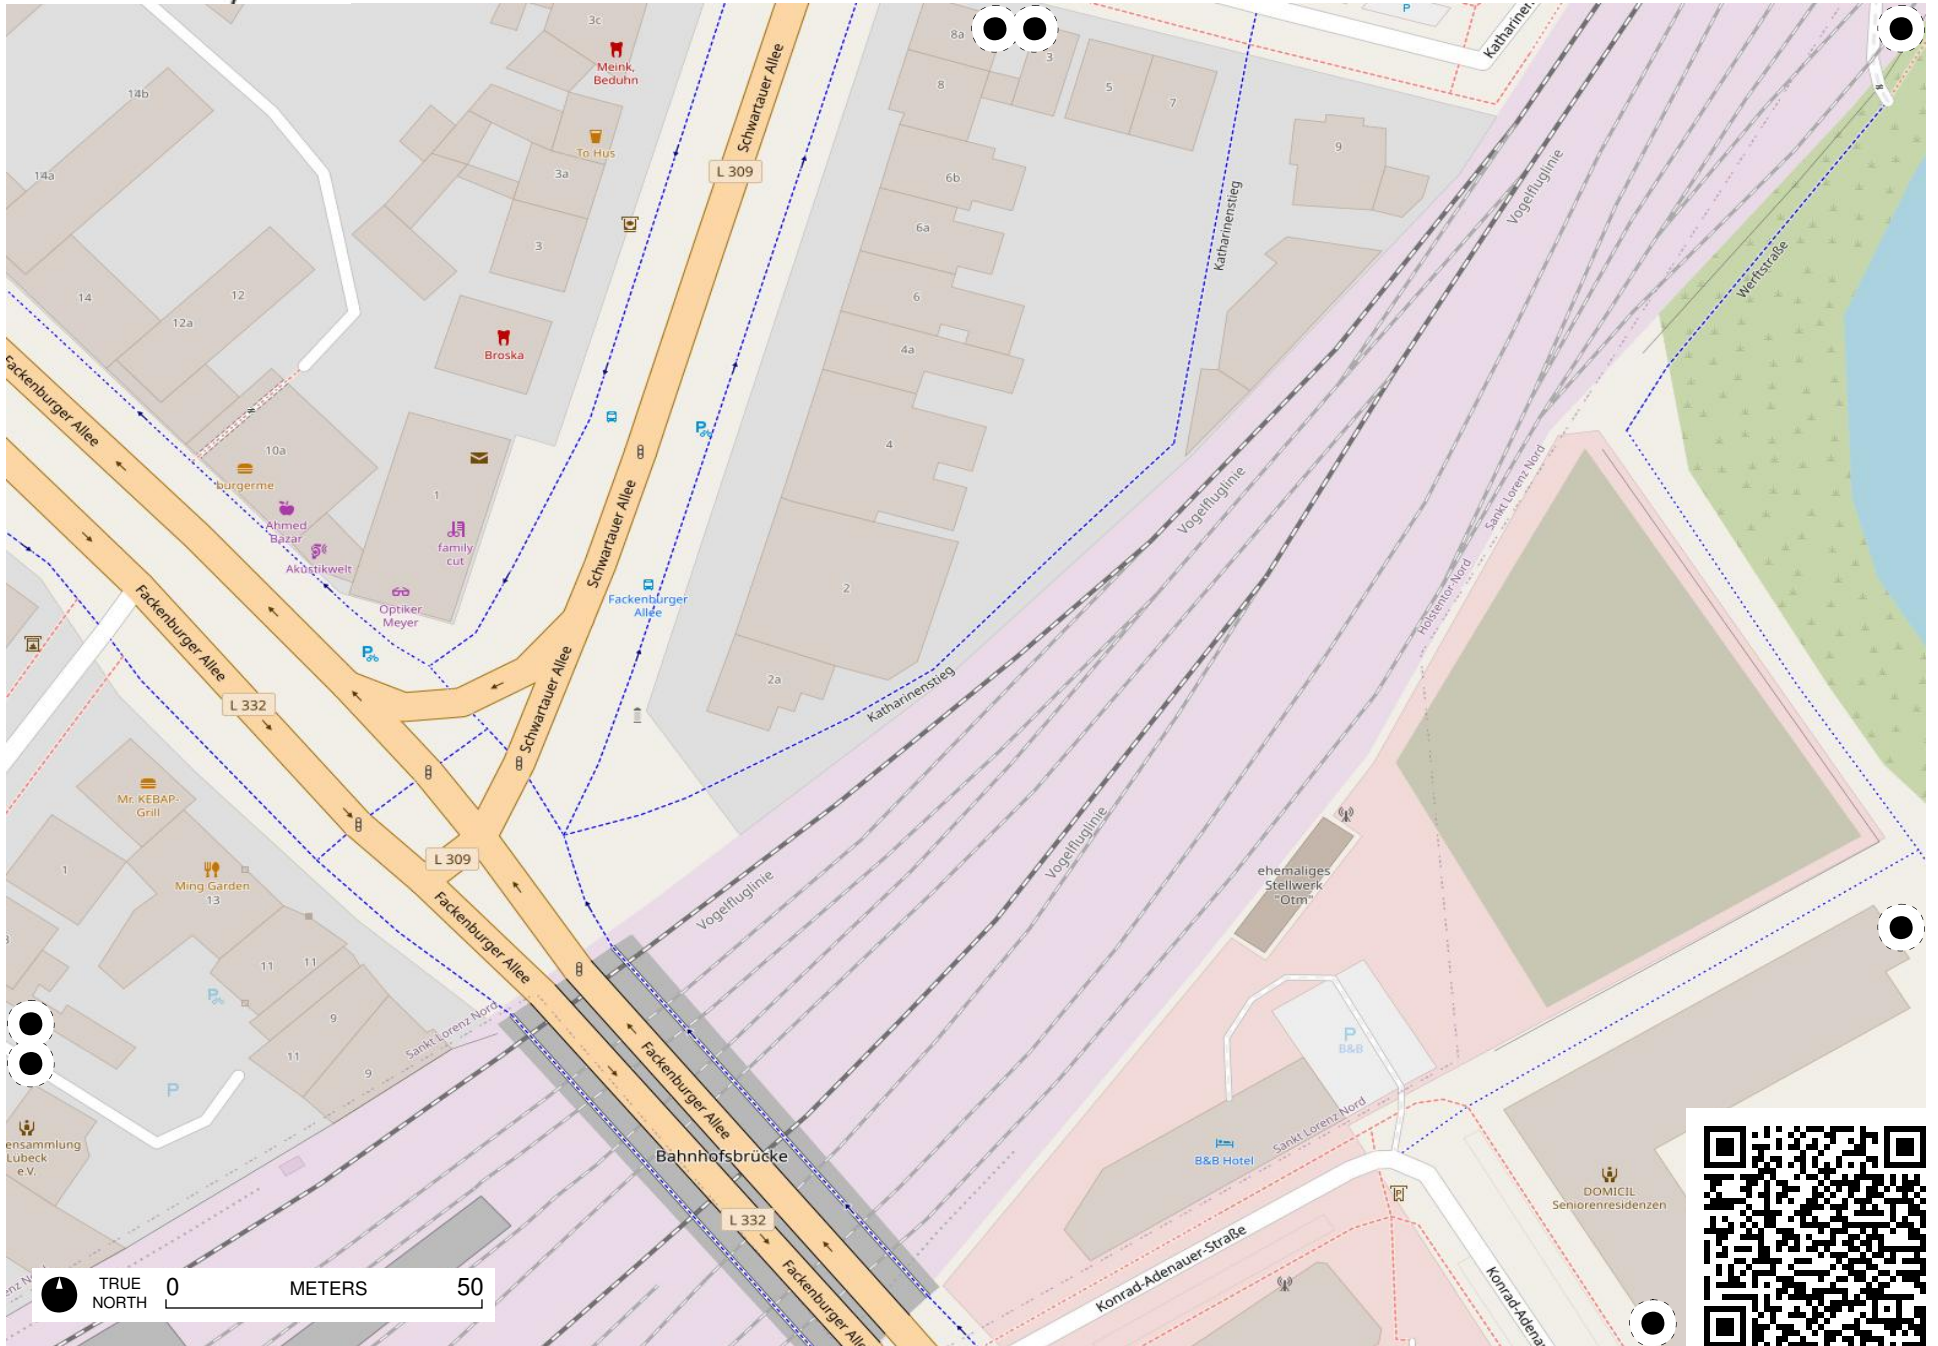

TRUE NORTH 0 METERS 50

Netzbereich Lubeck

TRUE NORTH 0 METERS 50

TRUE NORTH 0 METERS 50