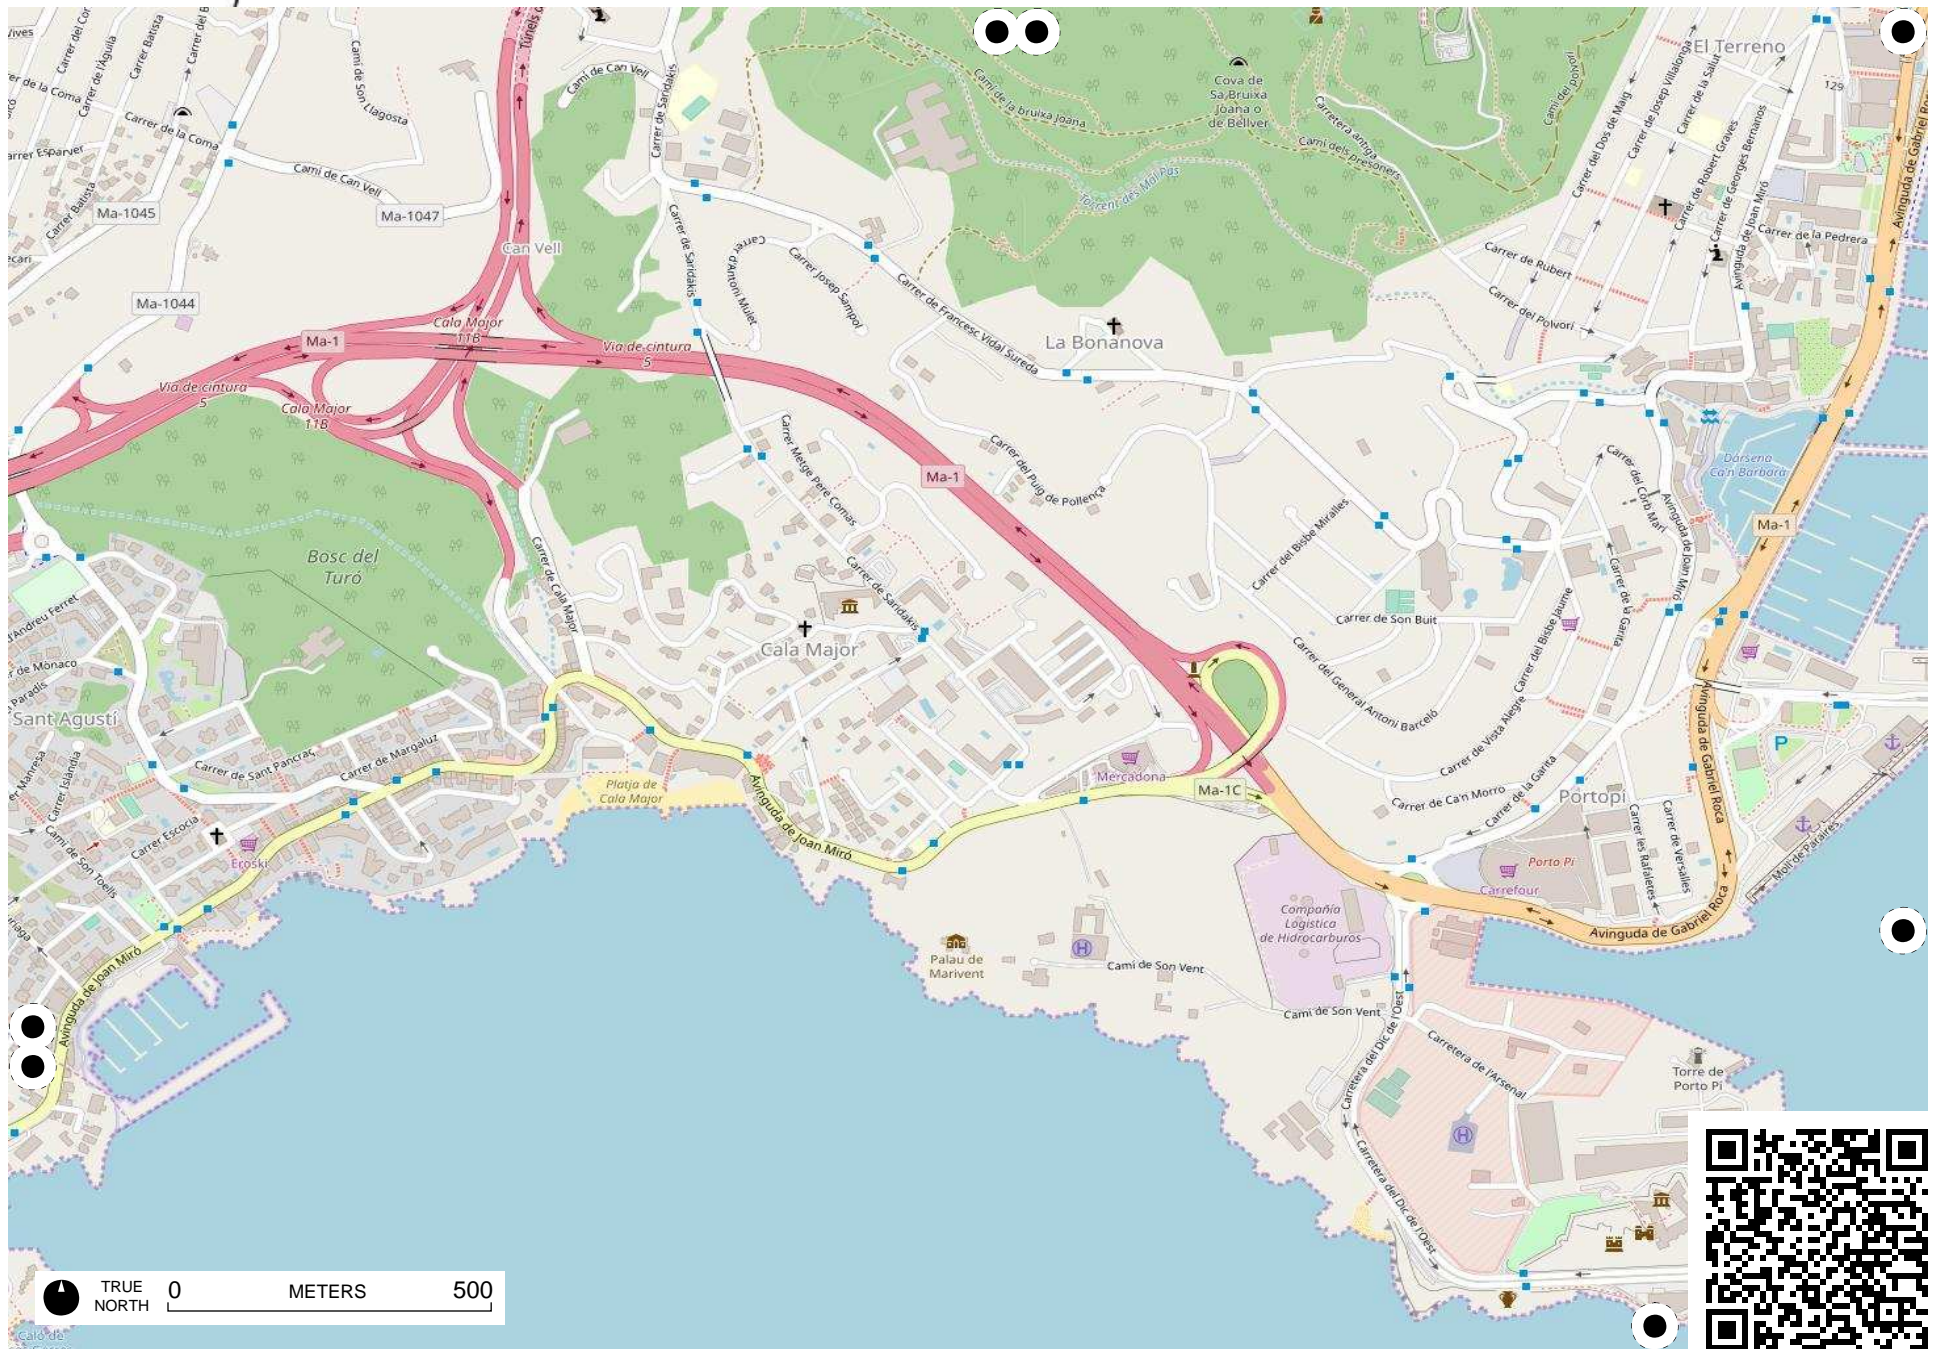

TRUE NORTH 0 KILOMETERS 2

TRUE NORTH 0 METERS 500

TRUE NORTH 0 METERS 500

Field Papers

Untitled

<http://fieldpapers.org/atlasses/5xno15o7/C2>

TRUE NORTH 0 METERS 500