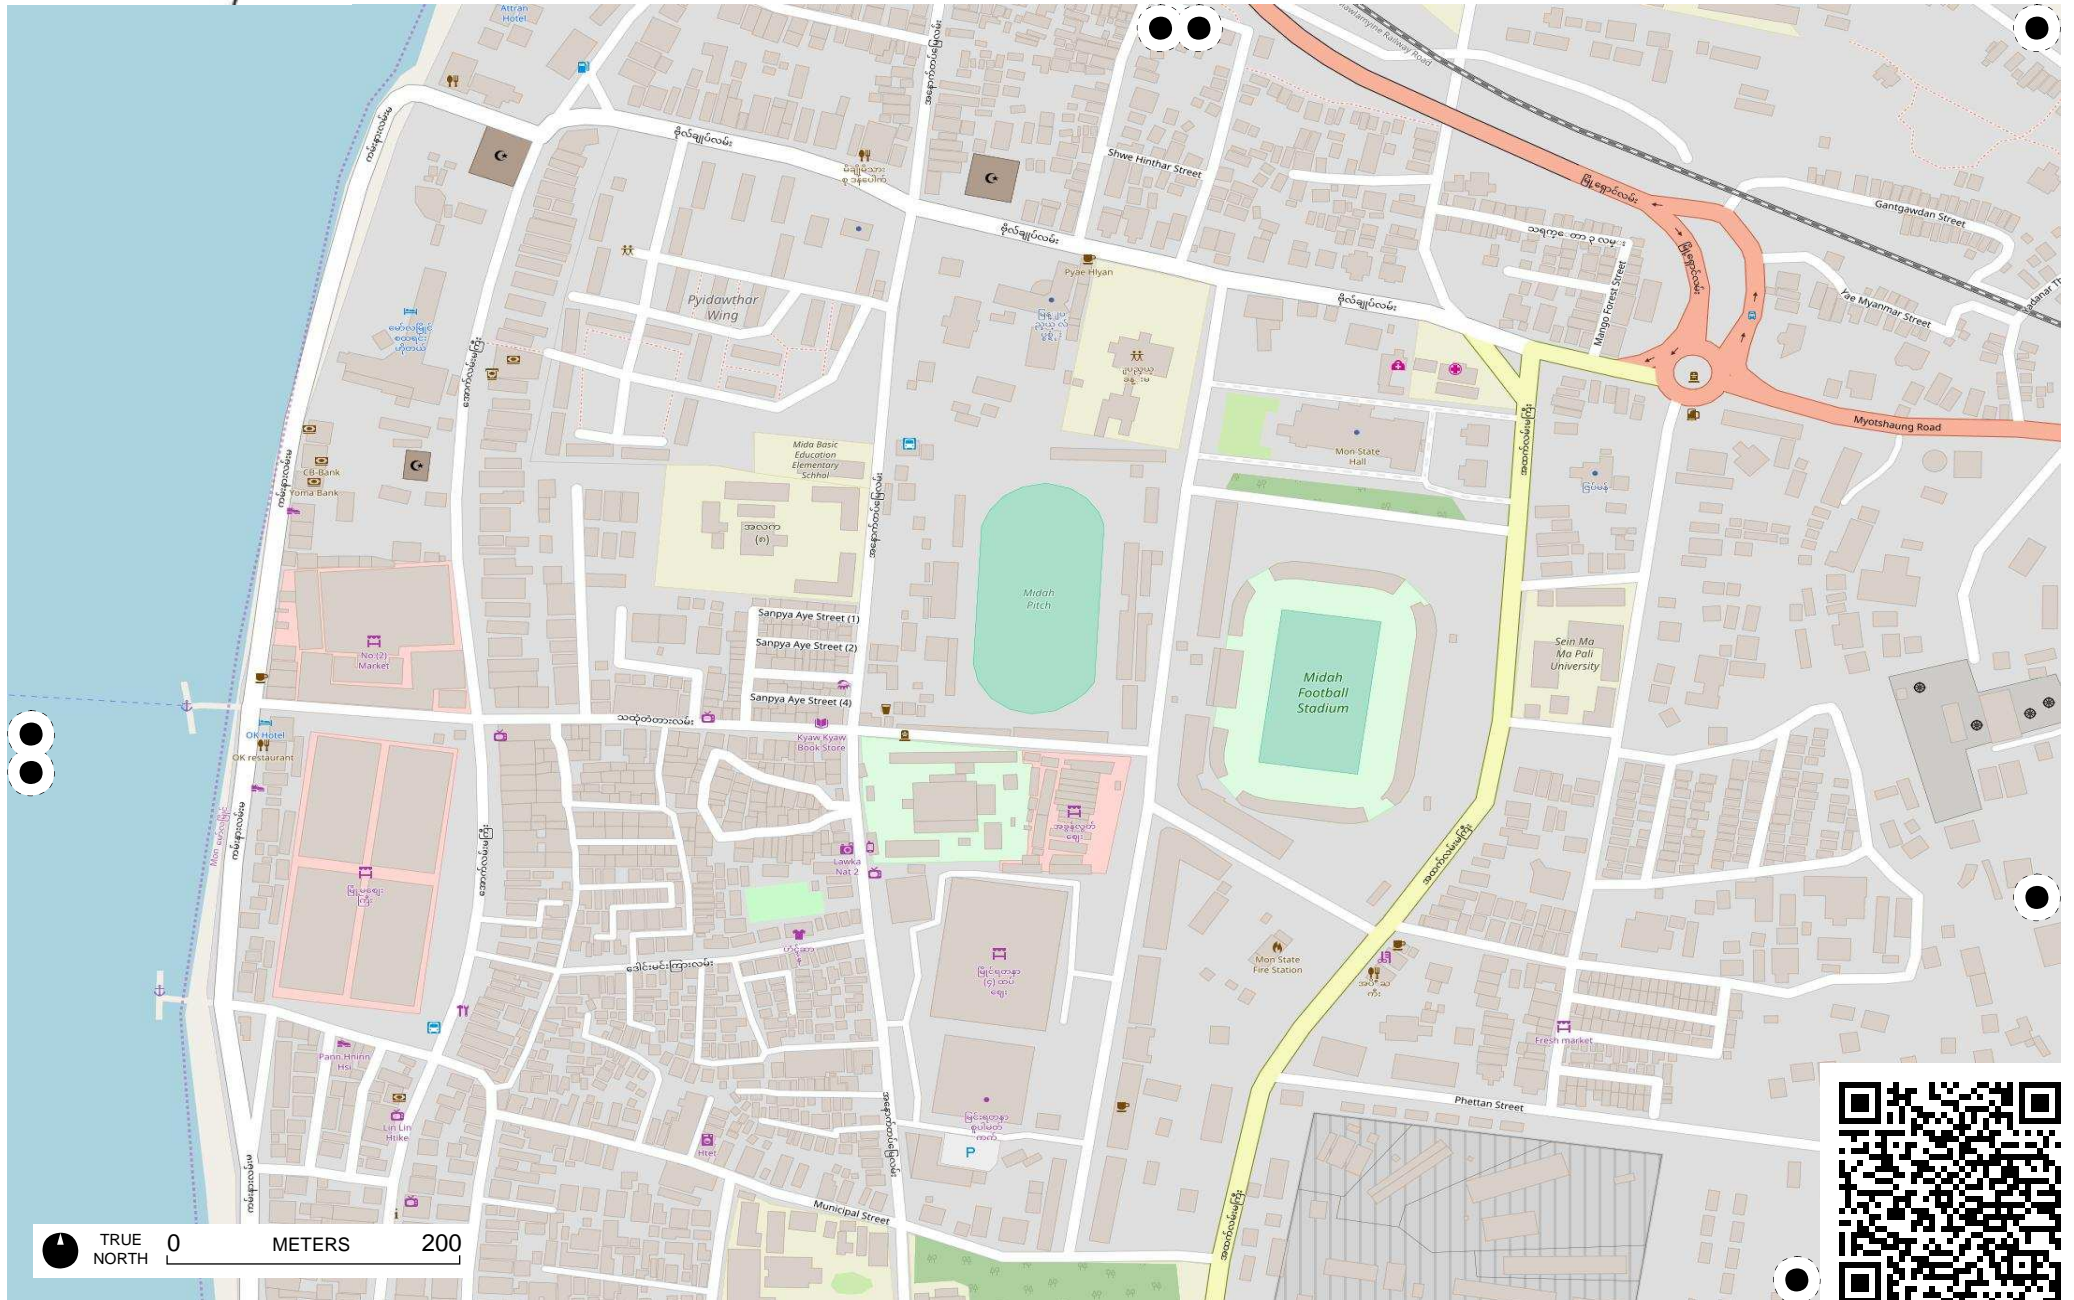

TRUE NORTH 0 METERS 700

Field Papers

YLT training

<http://fieldpapers.org/atlas/5v6kxmvc/B3>

Field Papers

YLT training

<http://fieldpapers.org/atlas/5v6kxmvc/C2>