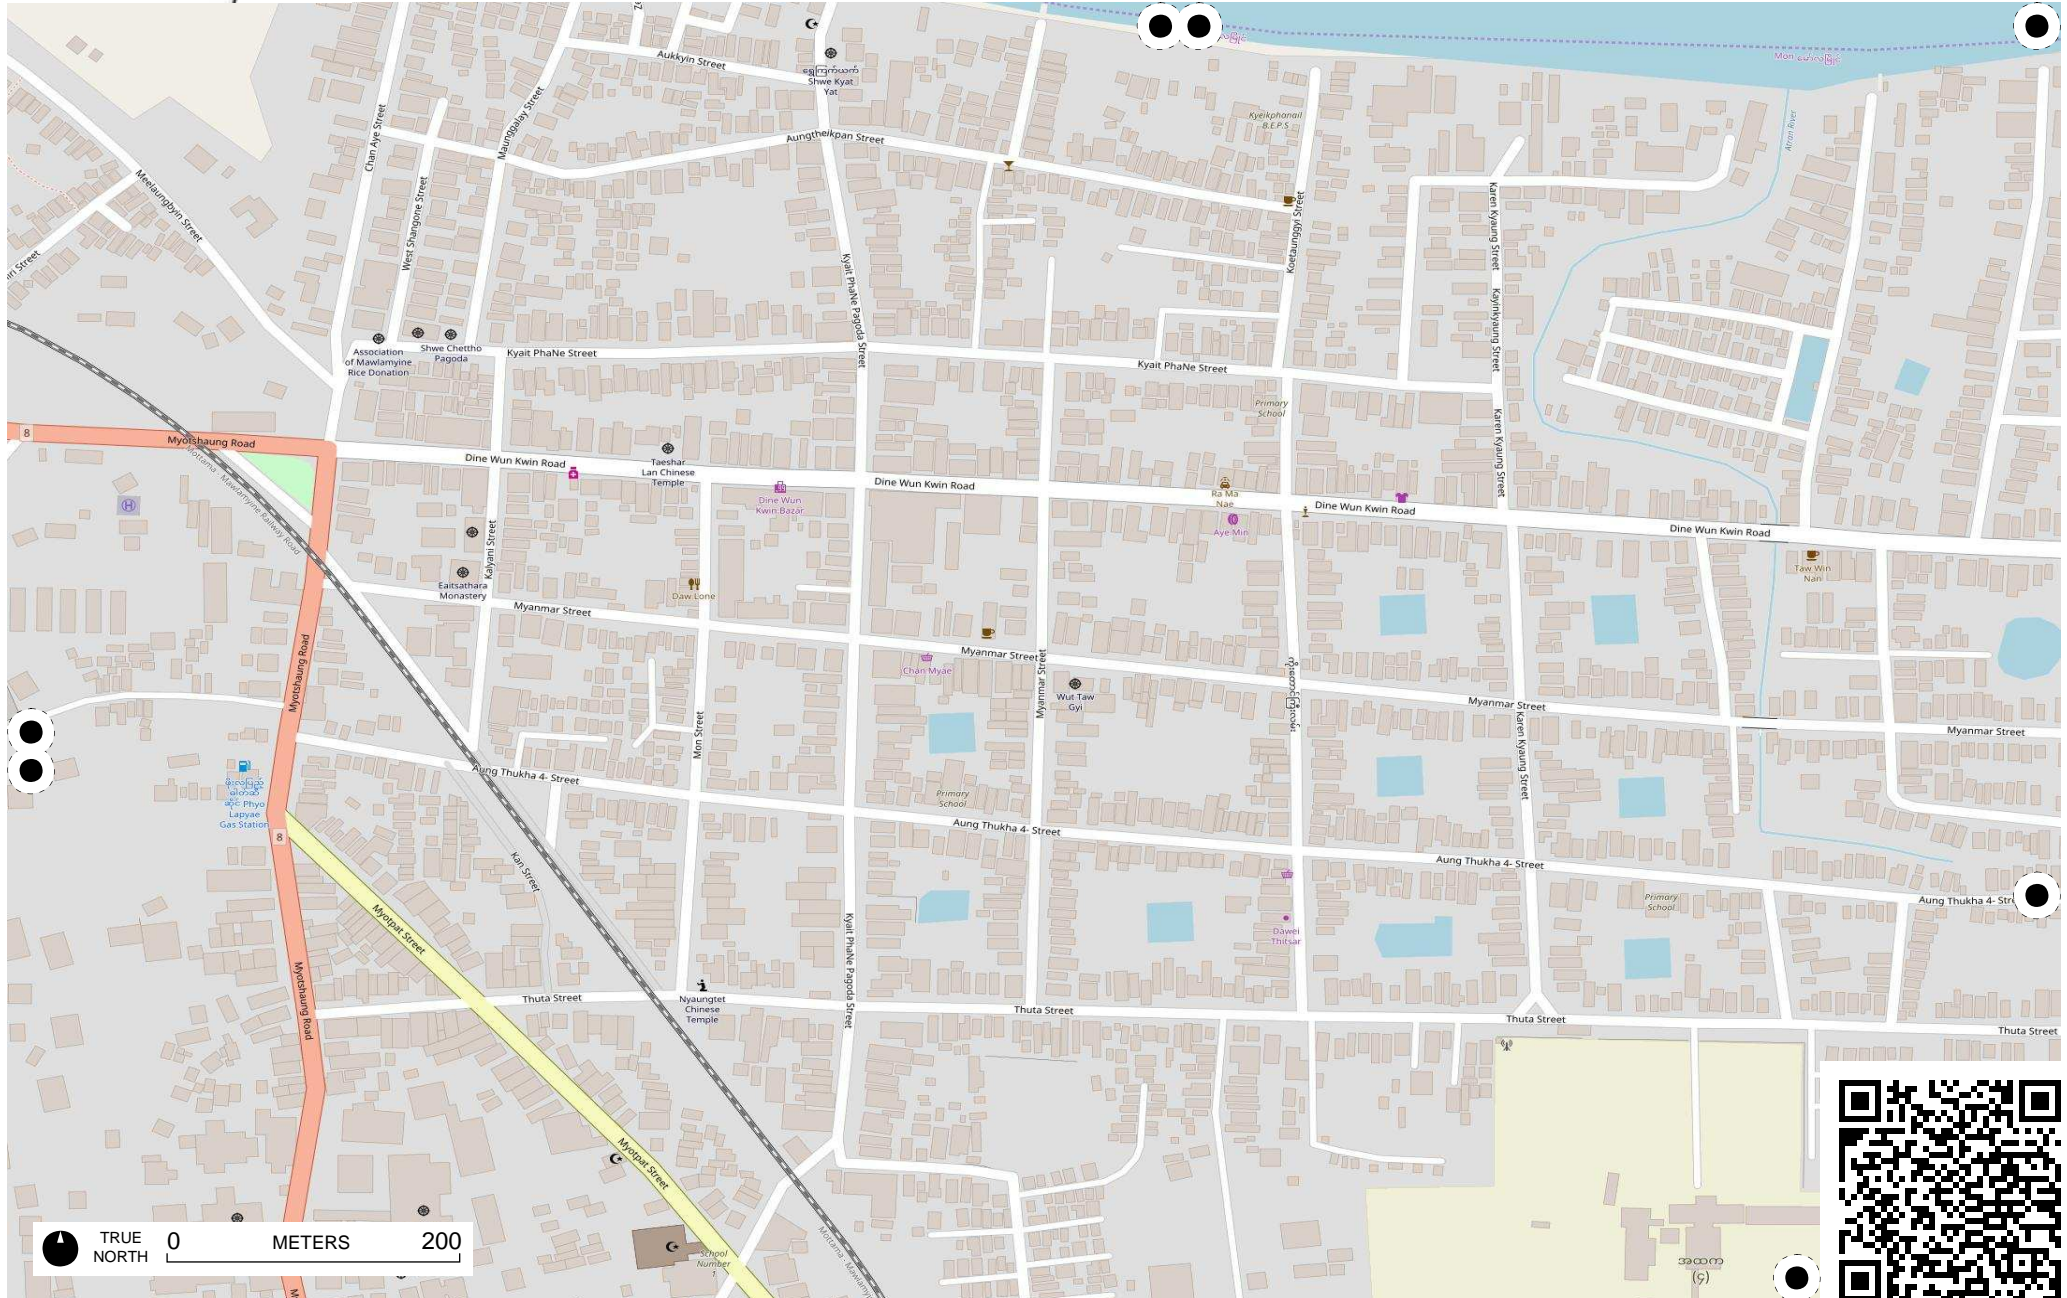

TRUE NORTH 0 METERS 700

Field Papers

YLT training

<http://fieldpapers.org/atlas/5v6kxmvc/B3>

Field Papers

YLT training

<http://fieldpapers.org/atlas/5v6kxmvc/C2>