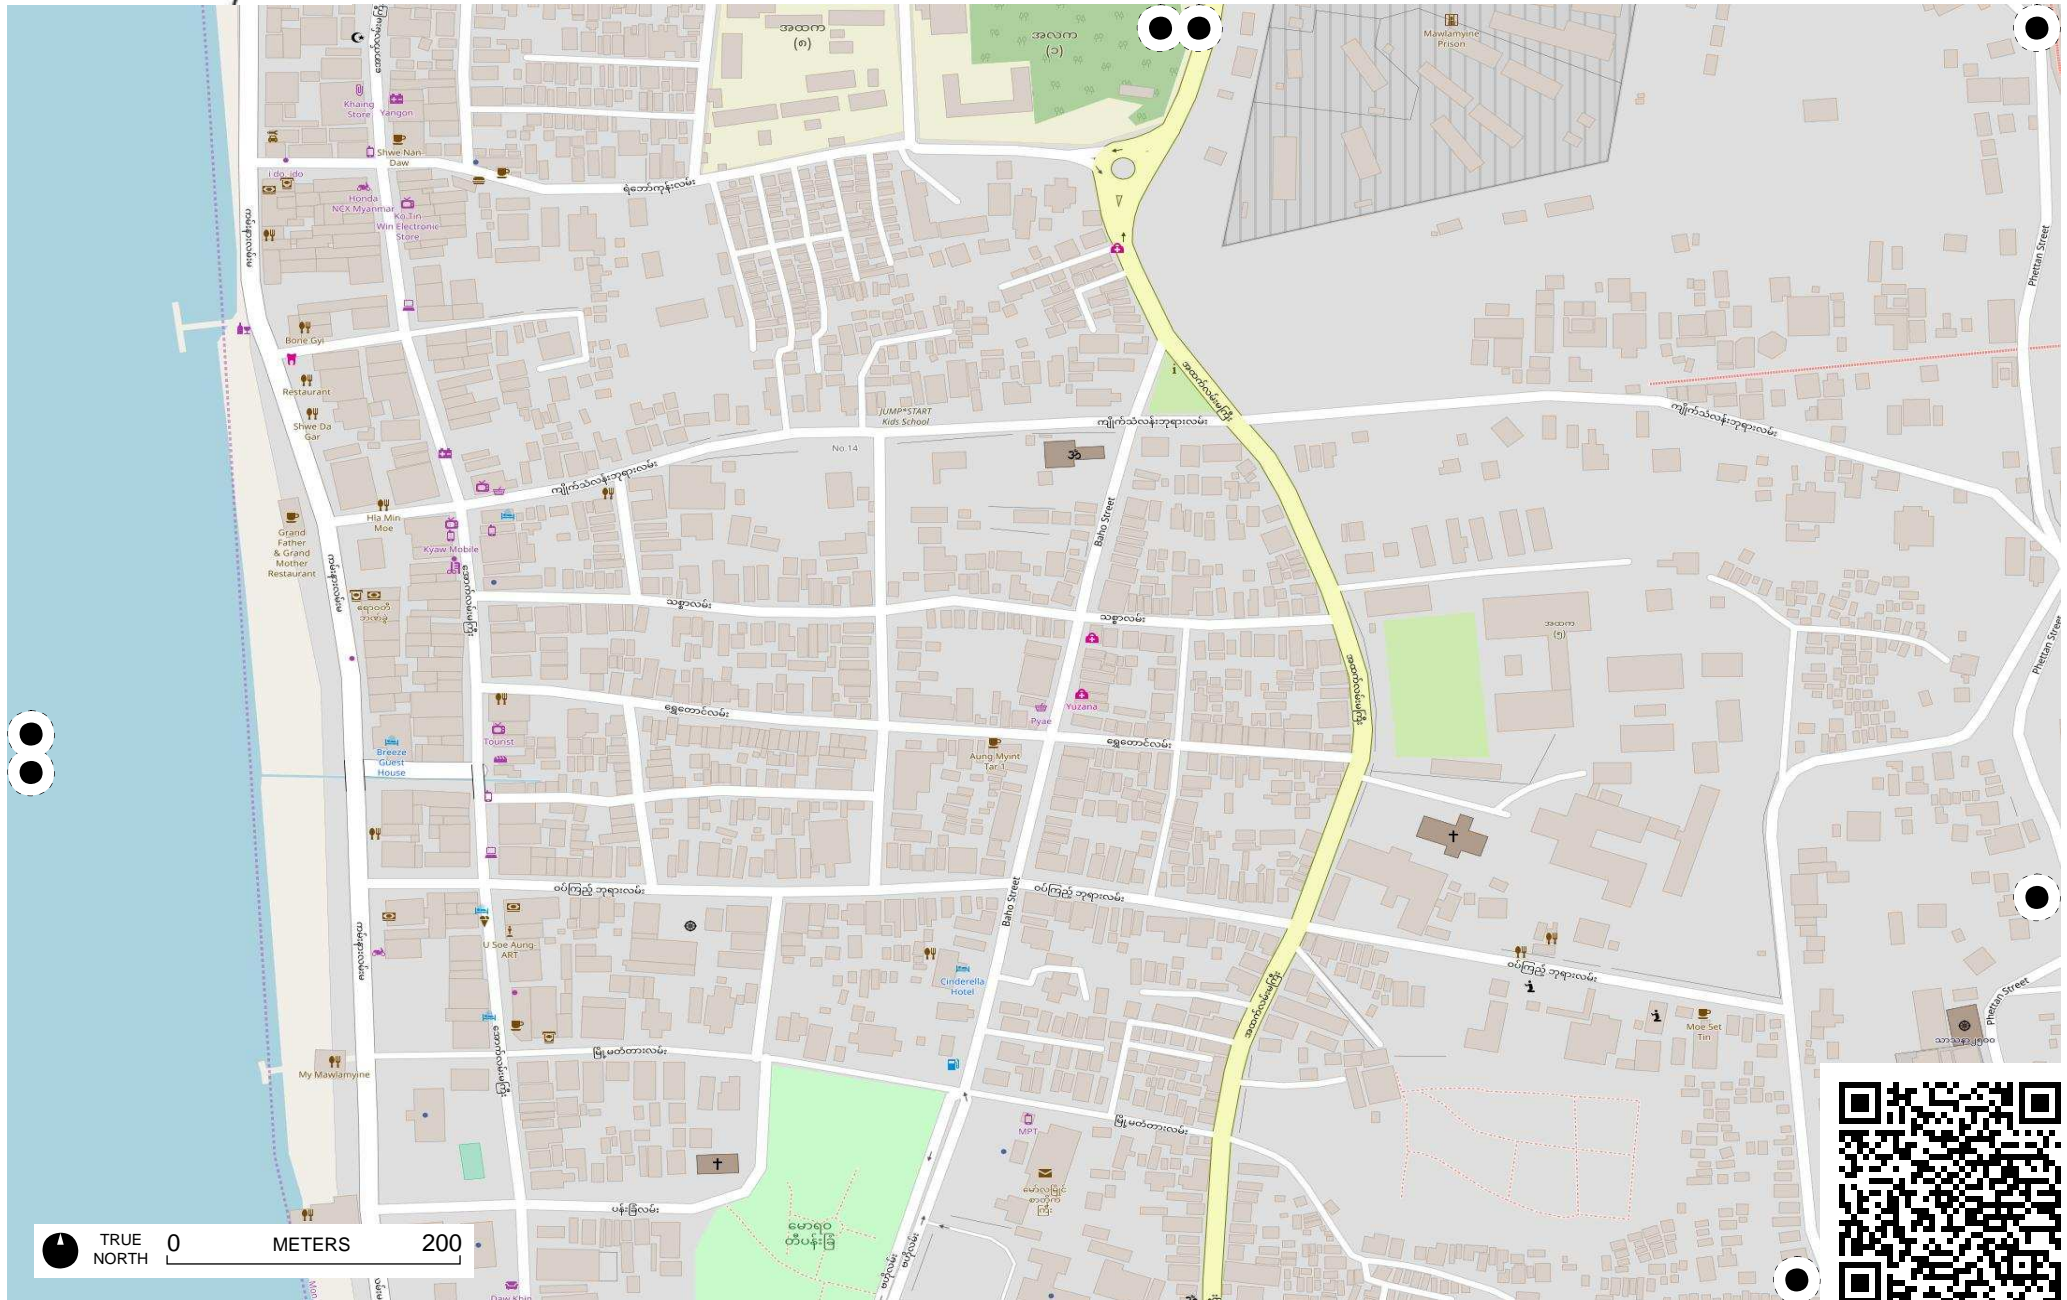

TRUE NORTH 0 METERS 700

Field Papers

YLT training

<http://fieldpapers.org/atlas/5v6kxmvc/B3>

Field Papers

YLT training

<http://fieldpapers.org/atlas/5v6kxmvc/C2>