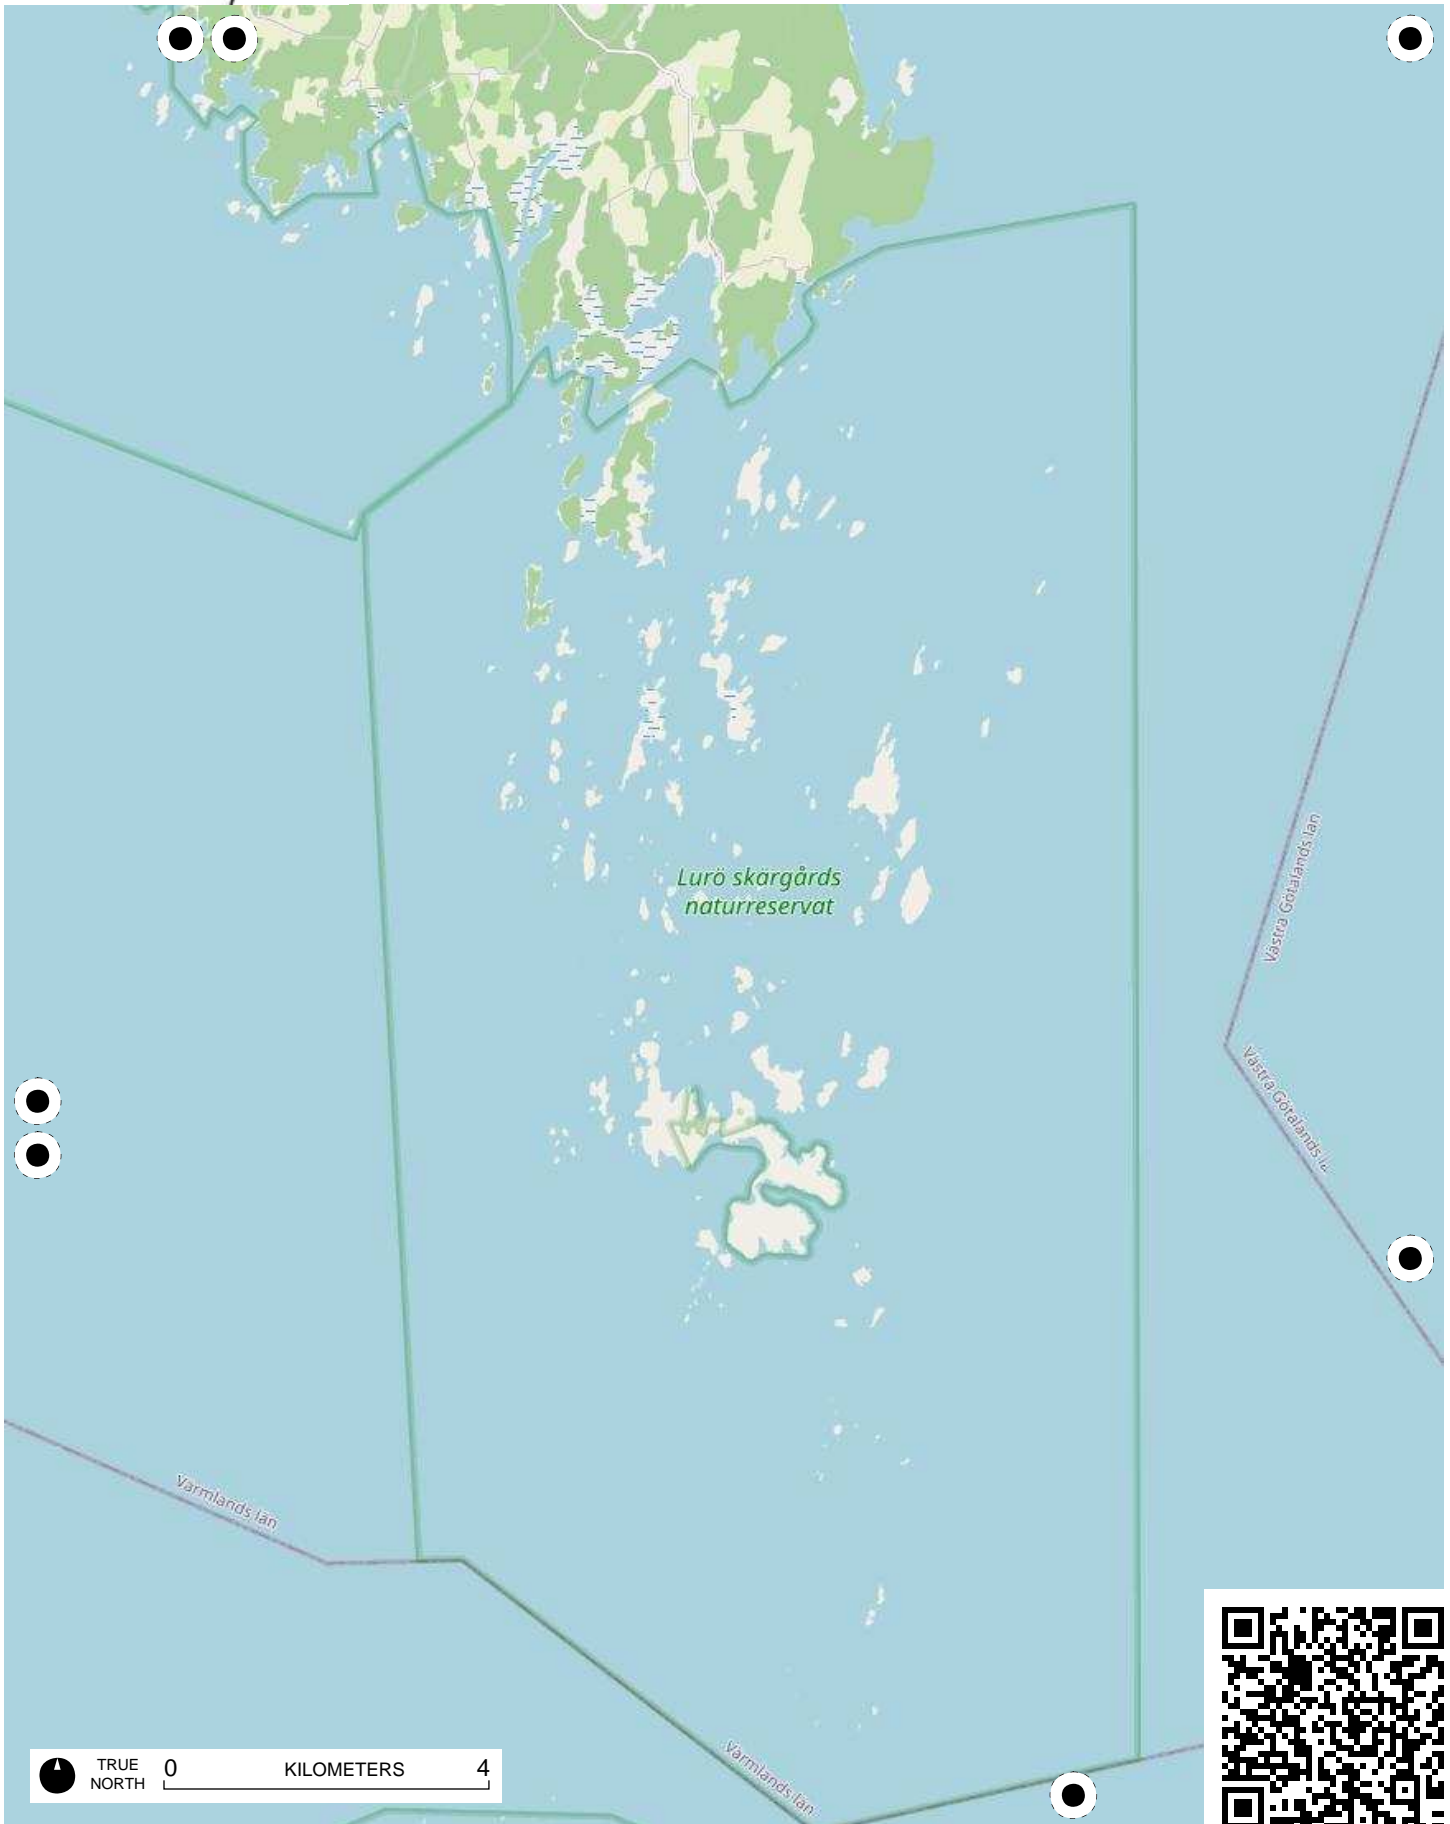

TRUE NORTH 0 KILOMETERS 4

TRUE NORTH 0 KILOMETERS 4

Mi
skö

TRUE NORTH 0 KILOMETERS 4

TRUE NORTH 0 KILOMETERS 4

Field Papers

Vanern_4x4_JZ

<http://fieldpapers-web.herokuapp.com/atlasses/5u0pxabt/B3>

TRUE NORTH 0 KILOMETERS 4

TRUE NORTH 0 KILOMETERS 4