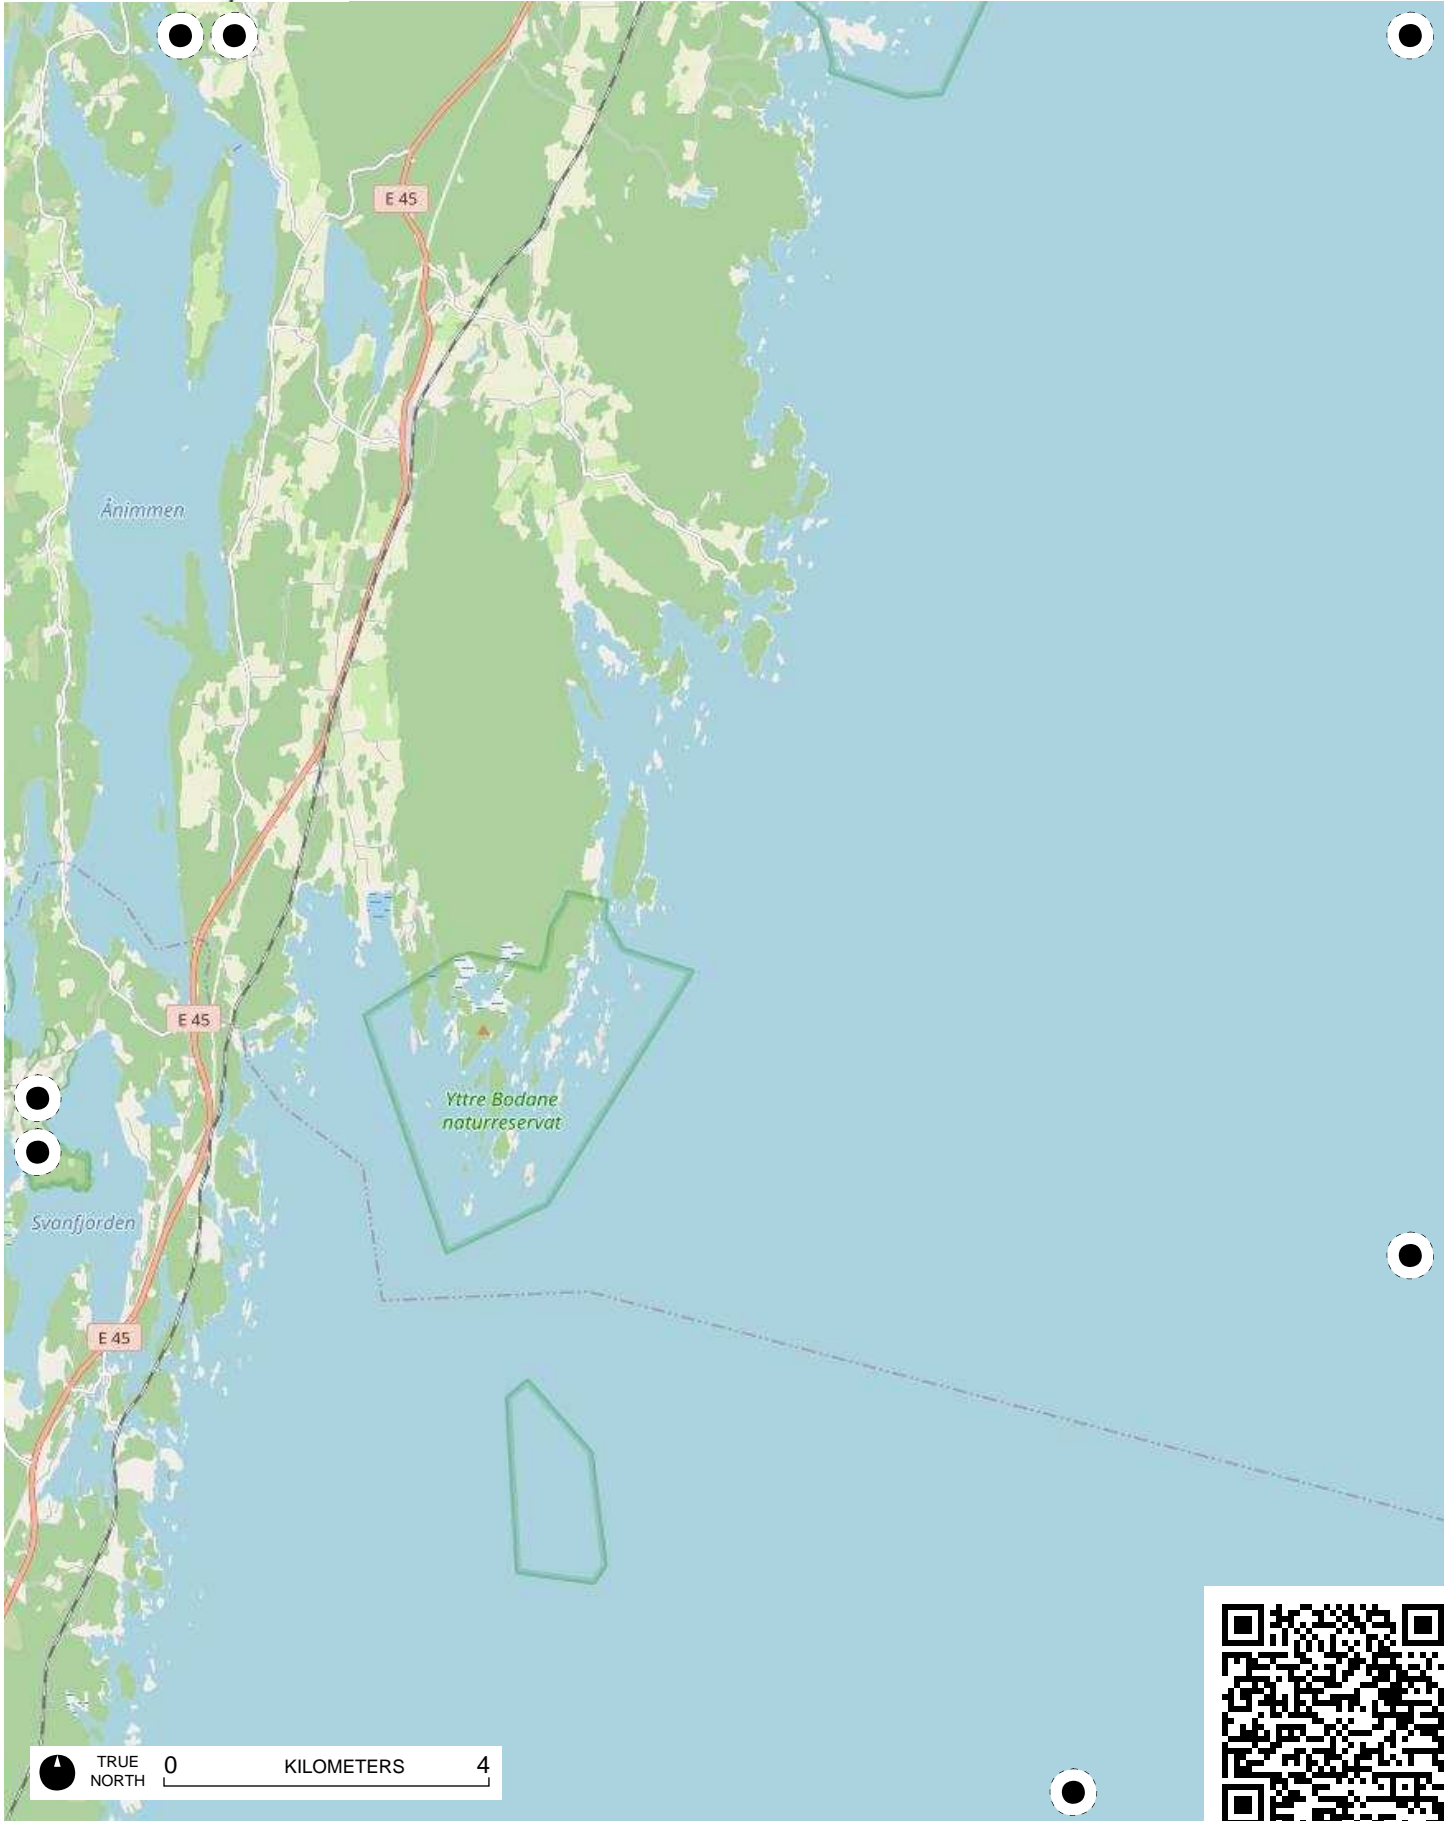

TRUE NORTH 0 KILOMETERS 4

TRUE NORTH 0 KILOMETERS 4

Mi
skö

TRUE NORTH 0 KILOMETERS 4

TRUE NORTH 0 KILOMETERS 4

Field Papers

Vanern_4x4_JZ

<http://fieldpapers-web.herokuapp.com/atlasses/5u0pxabt/B3>

TRUE NORTH 0 KILOMETERS 4

TRUE NORTH 0 KILOMETERS 4