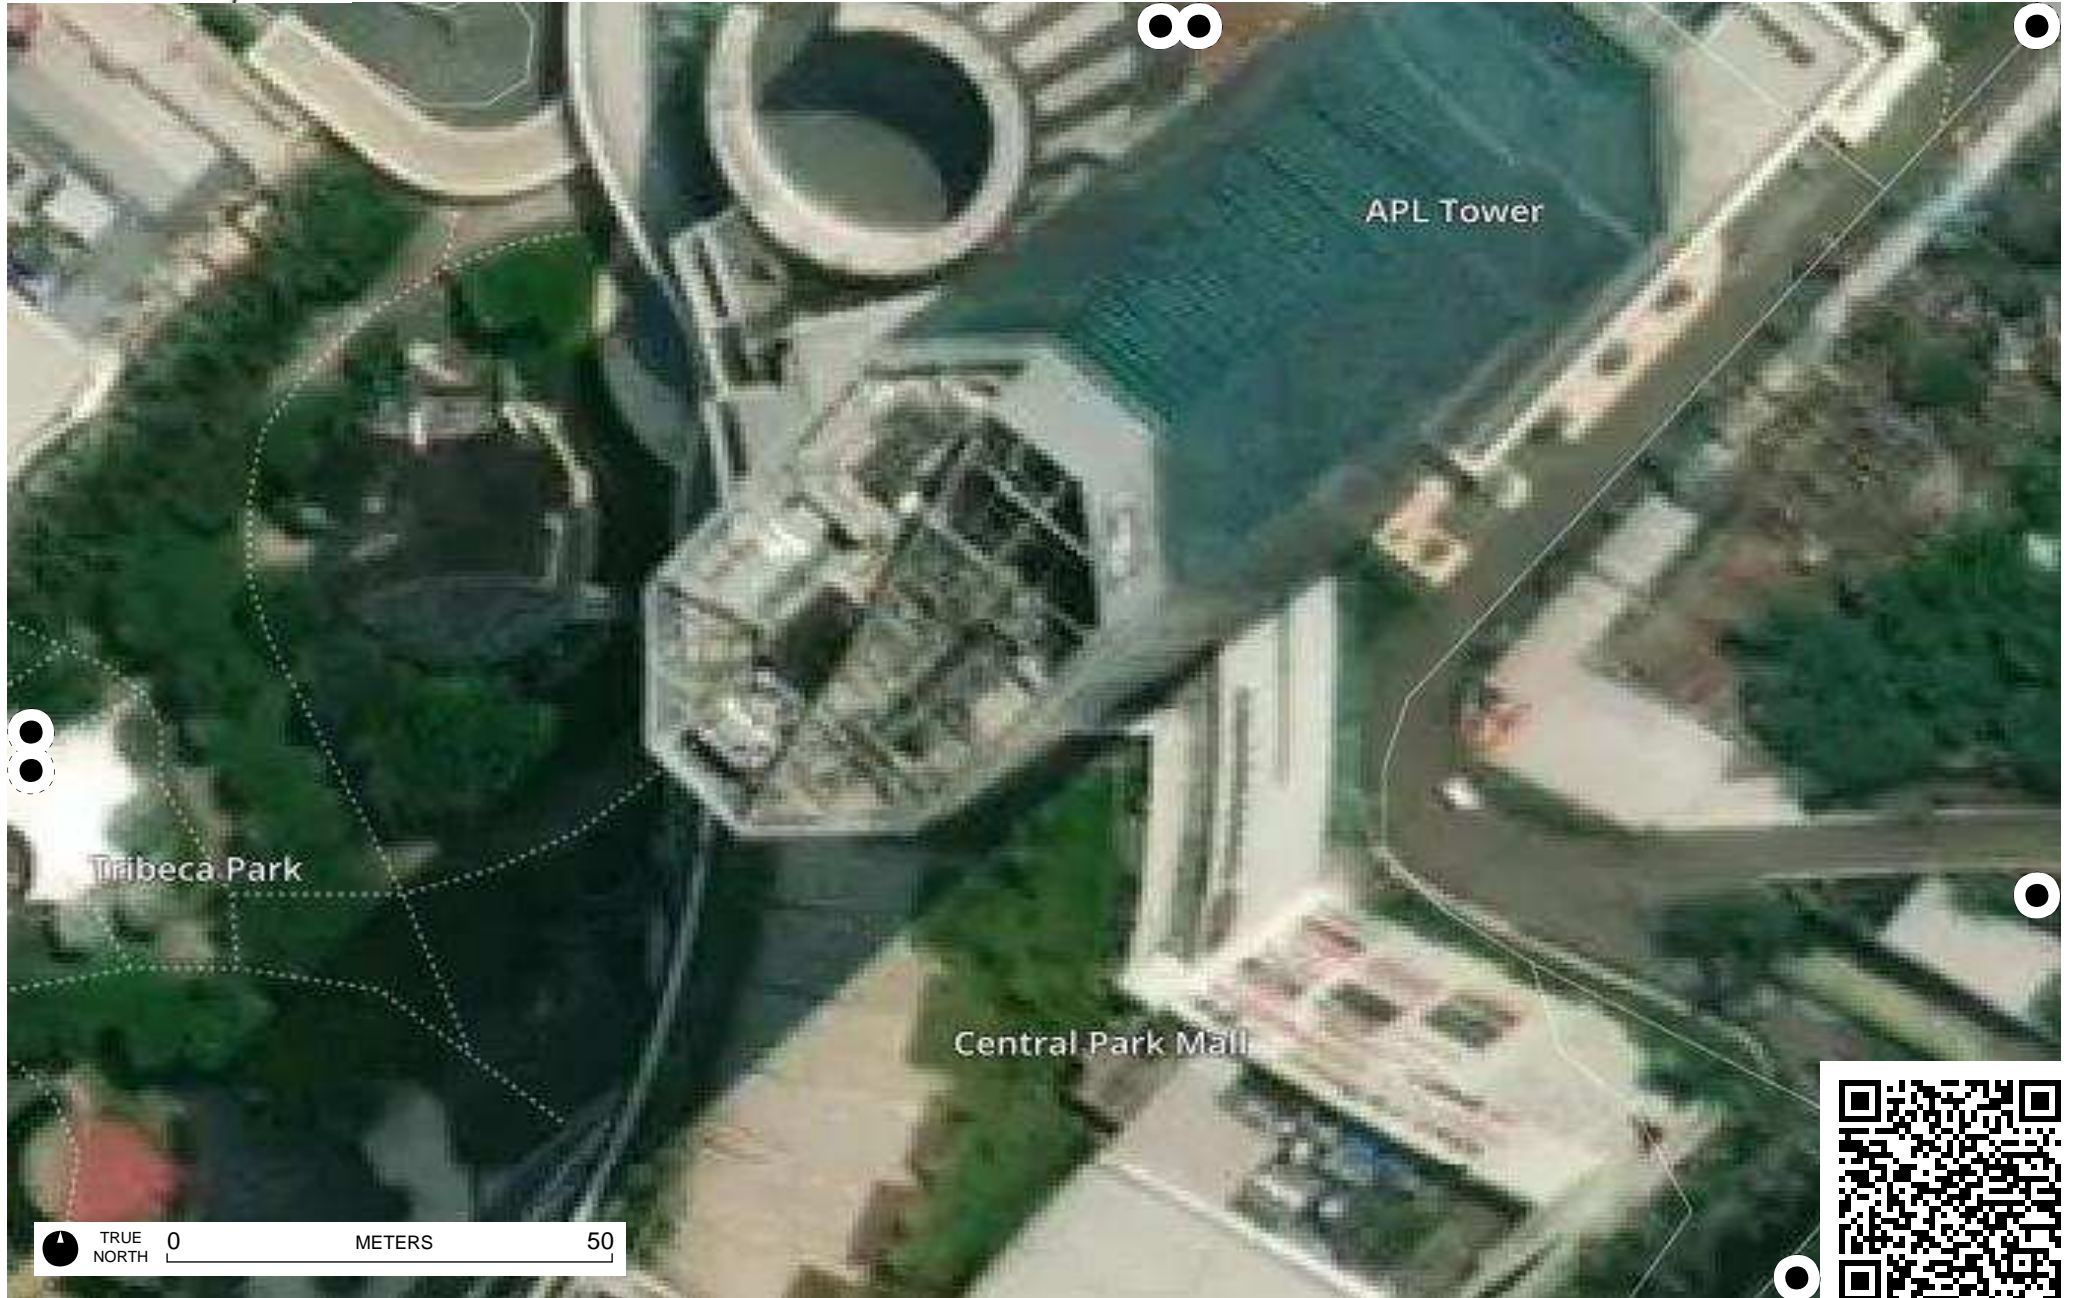

Field Papers

podomor (satellite)

<http://fieldpapers.org/atlas/5tyc6fmh/A2>