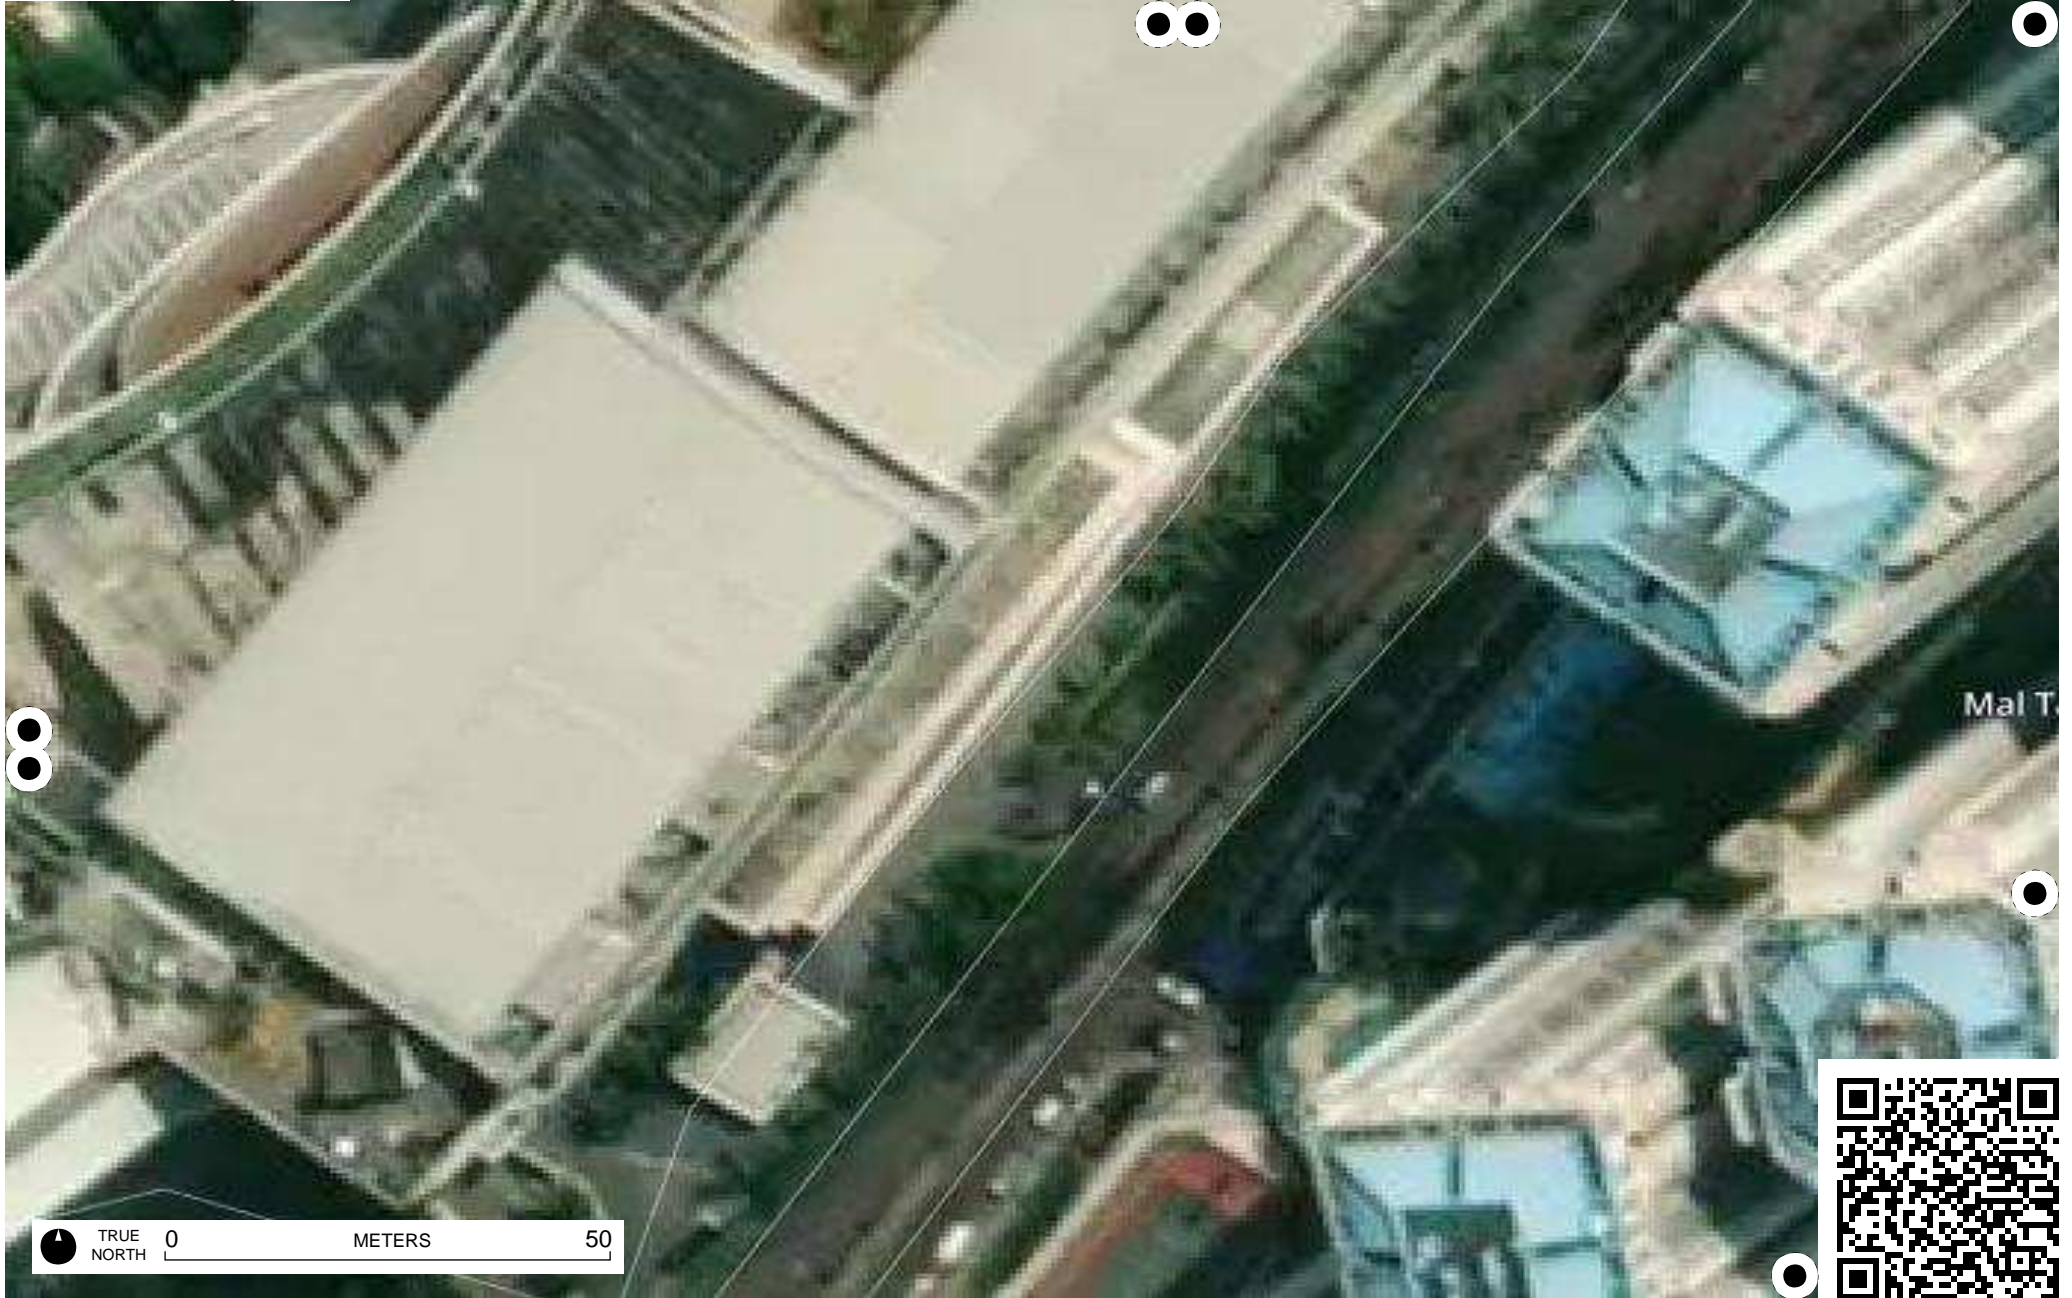

Field Papers

podomor (satellite)

<http://fieldpapers.org/atlas/5tyc6fmh/B2>

TRUE NORTH 0 METERS 50