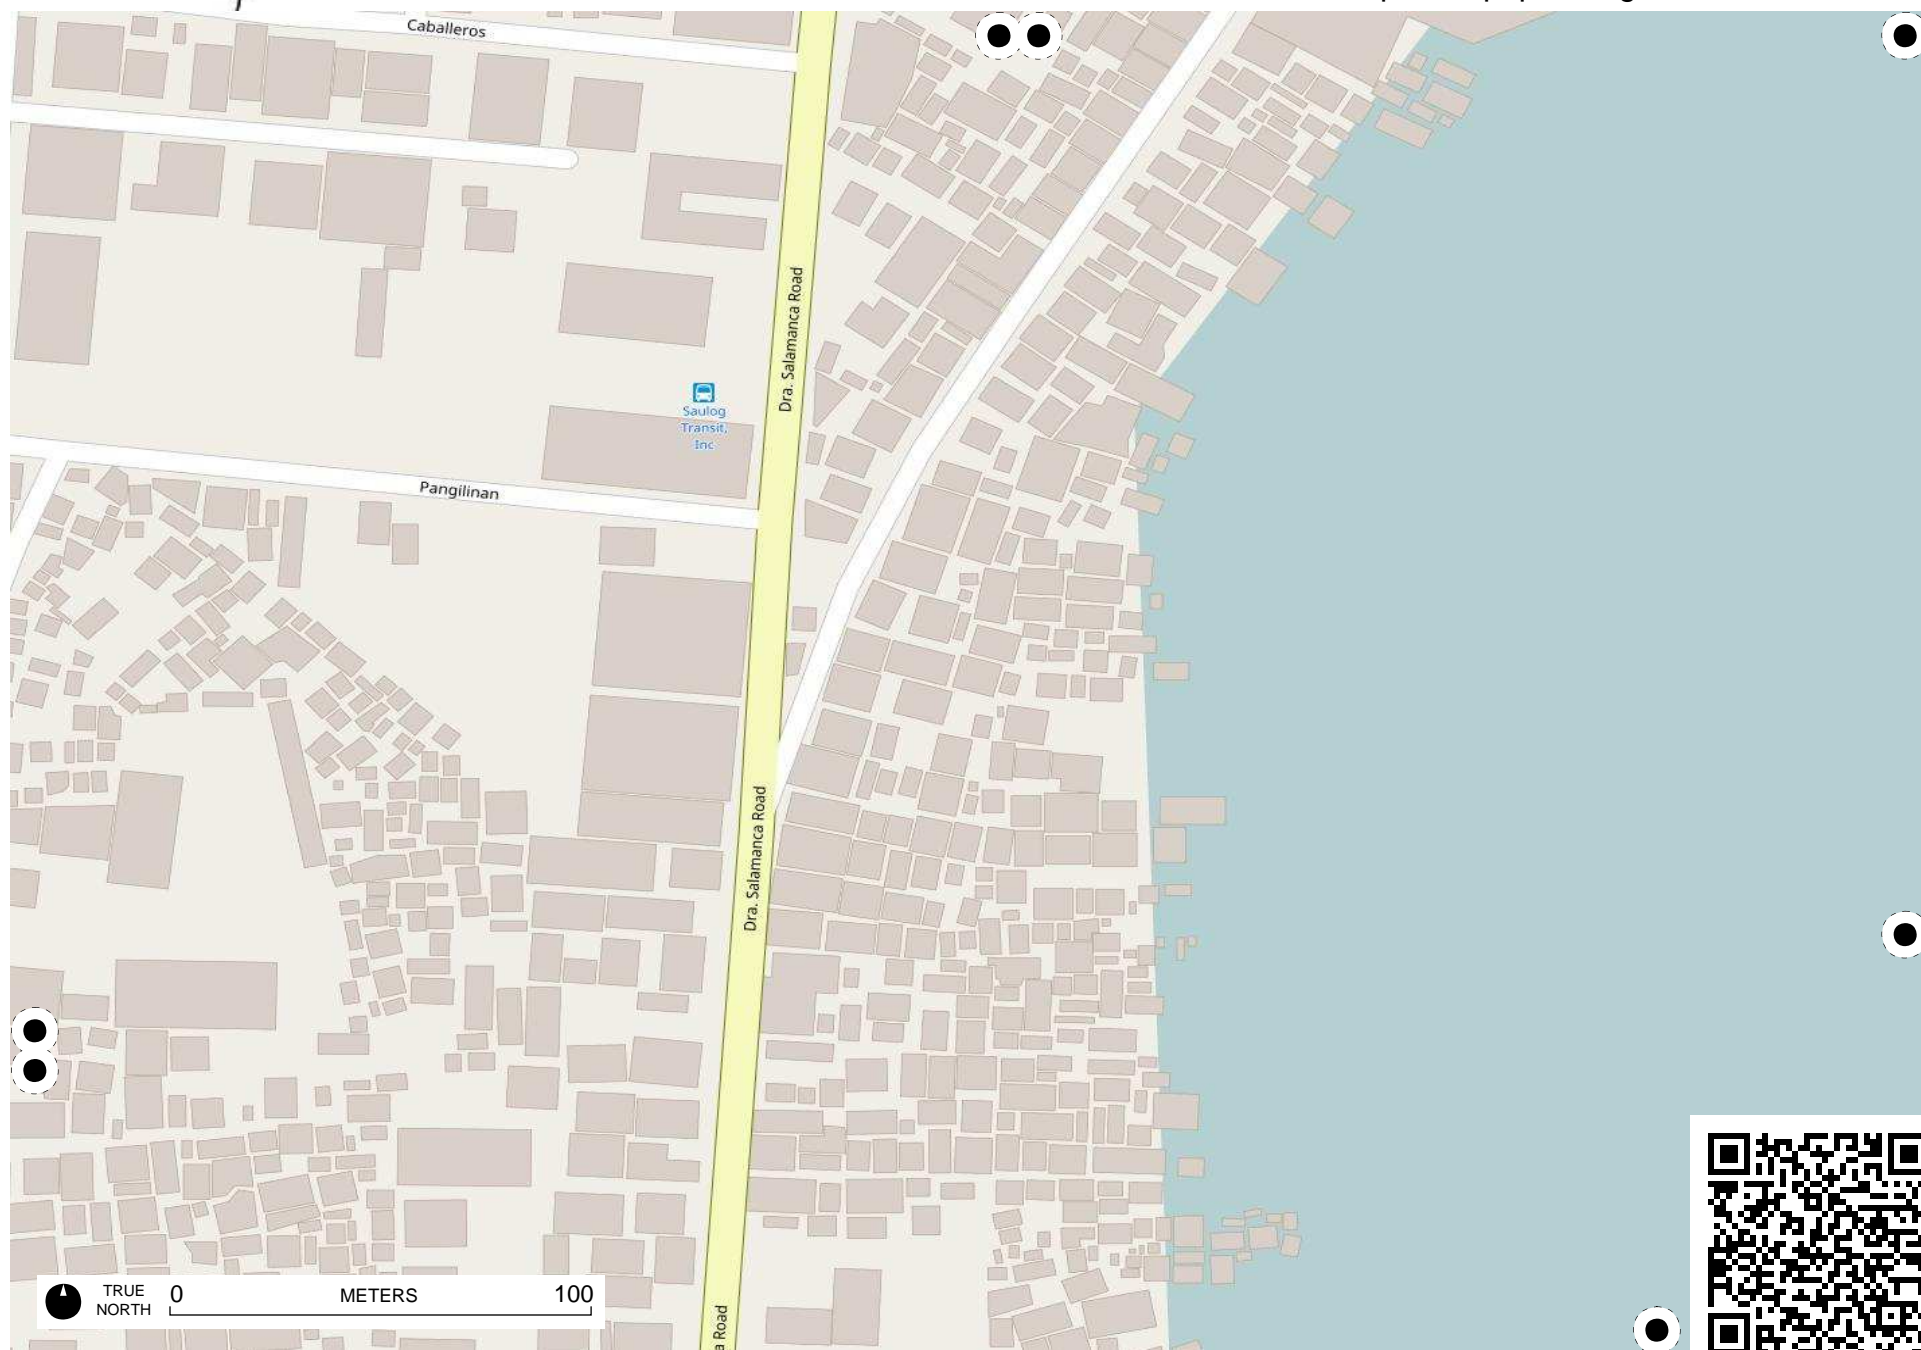

# Field Papers

cavite city

<http://fieldpapers.org/atlas/5tdxc451/B2>

TRUE NORTH 0 METERS 100