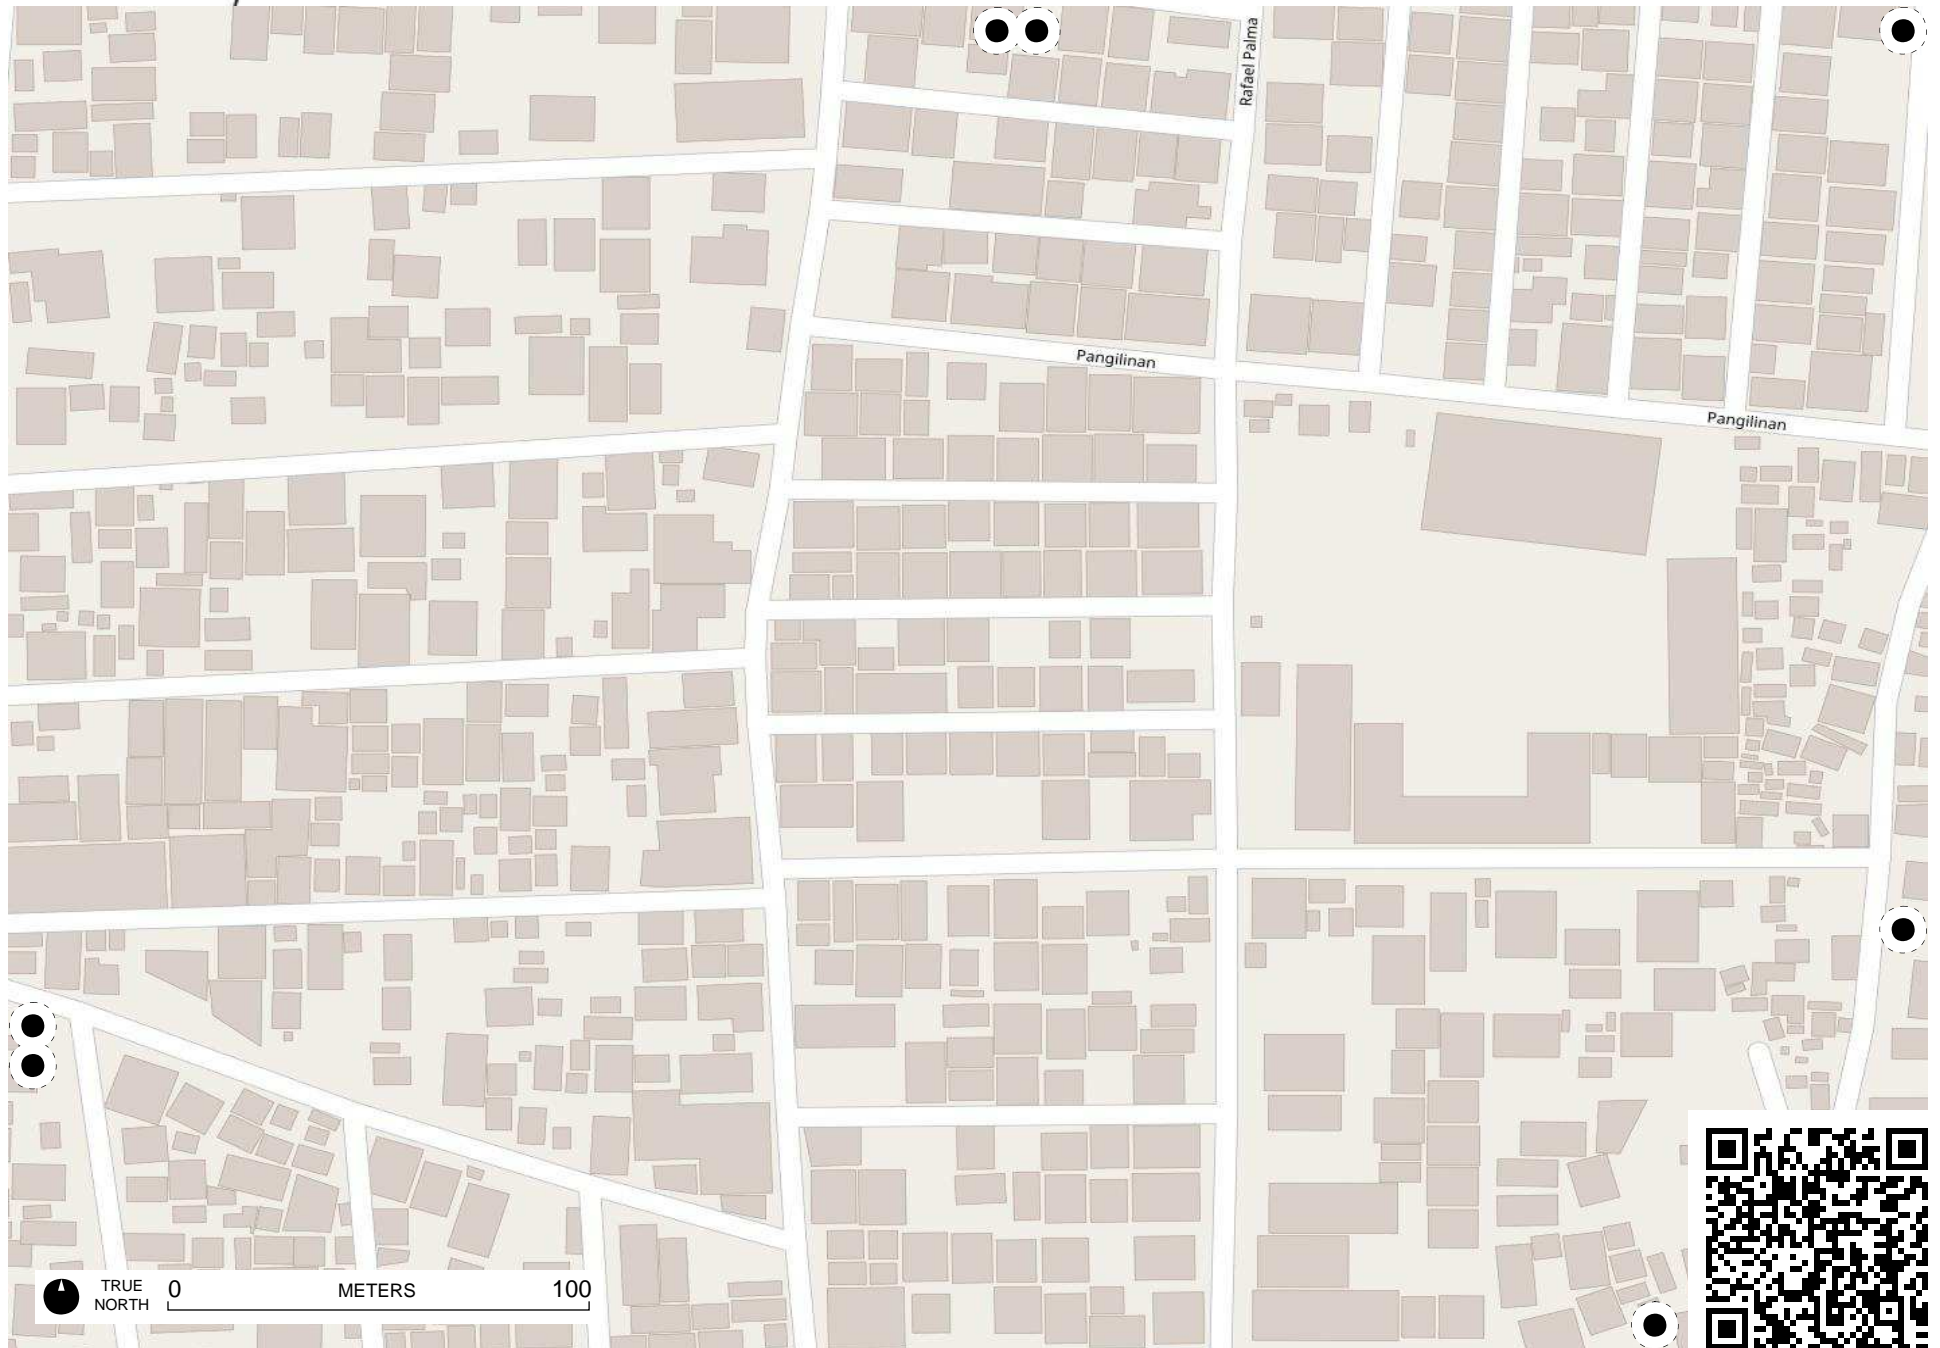

# Field Papers

cavite city

<http://fieldpapers.org/atlas/5tdxc451/B2>

TRUE NORTH 0 METERS 100