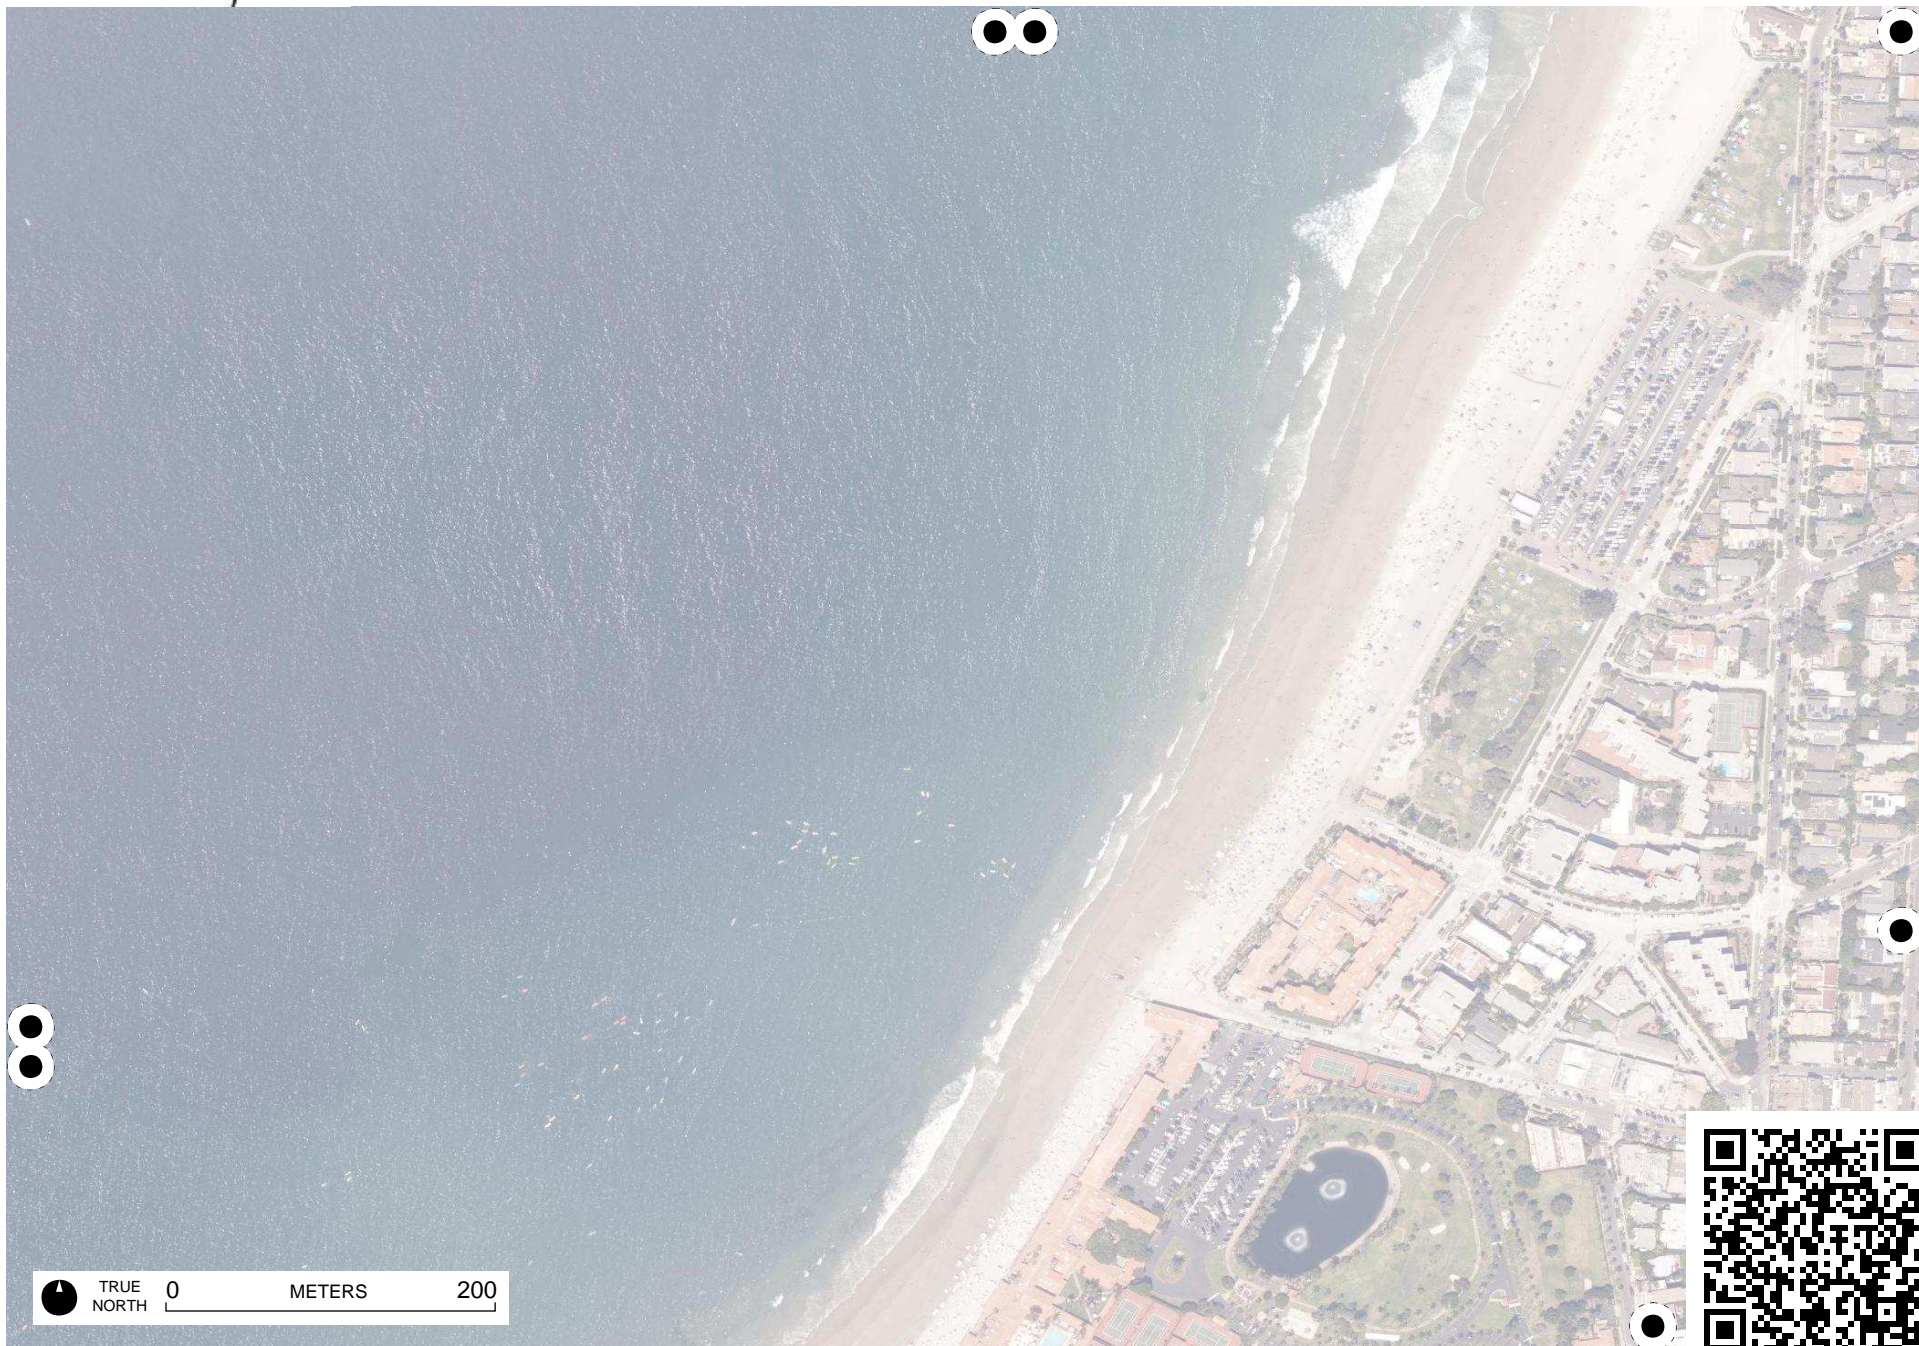

A1

A2

B1

B2

TRUE NORTH 0 METERS 400

Field Papers

La Lolla Bay

<http://fieldpapers-web.herokuapp.com/atlas/5t91mm3i/A1>

TRUE NORTH 0 METERS 200

TRUE NORTH 0 METERS 200

TRUE NORTH 0 METERS 200