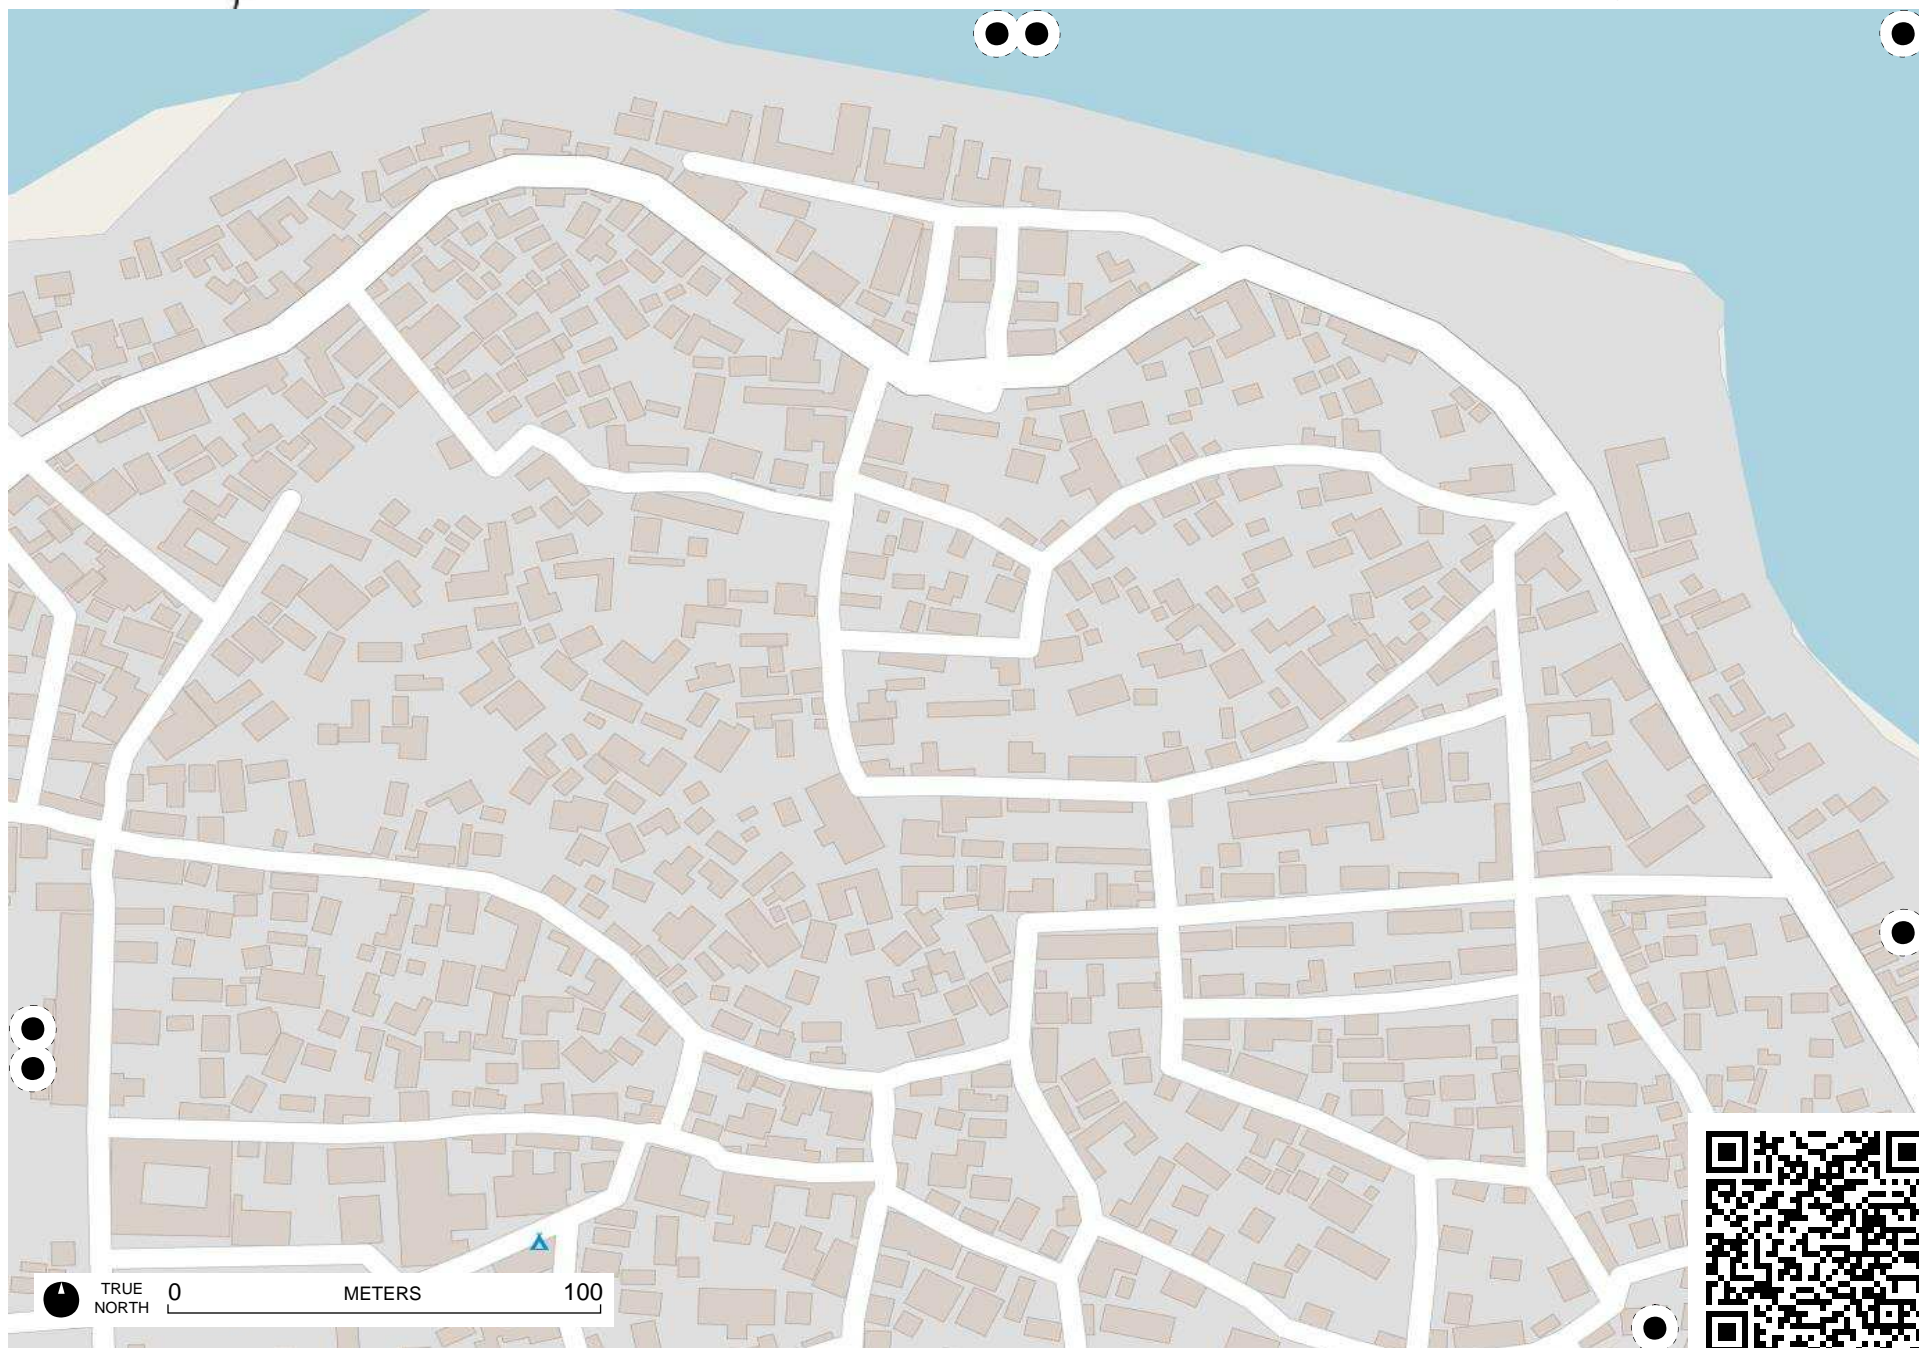

▲  
campement  
de Djenne

Gendarmerie

TRUE NORTH 0 METERS 100

TRUE NORTH

0

METERS

100

TRUE NORTH 0 METERS 100

TRUE NORTH 0 METERS 100

tre  
anté  
trence  
enné

TRUE  
NORTH

0

METERS

100

TRUE NORTH 0 METERS 100

TRUE NORTH 0 METERS 100

# Field Papers

Djenne001

<http://fieldpapers.org/atlasses/5sza5uke/D2>

TRUE NORTH 0 METERS 100

# Field Papers

Djenne001

<http://fieldpapers.org/atlas/5sza5uke/D3>

TRUE NORTH 0 METERS 100