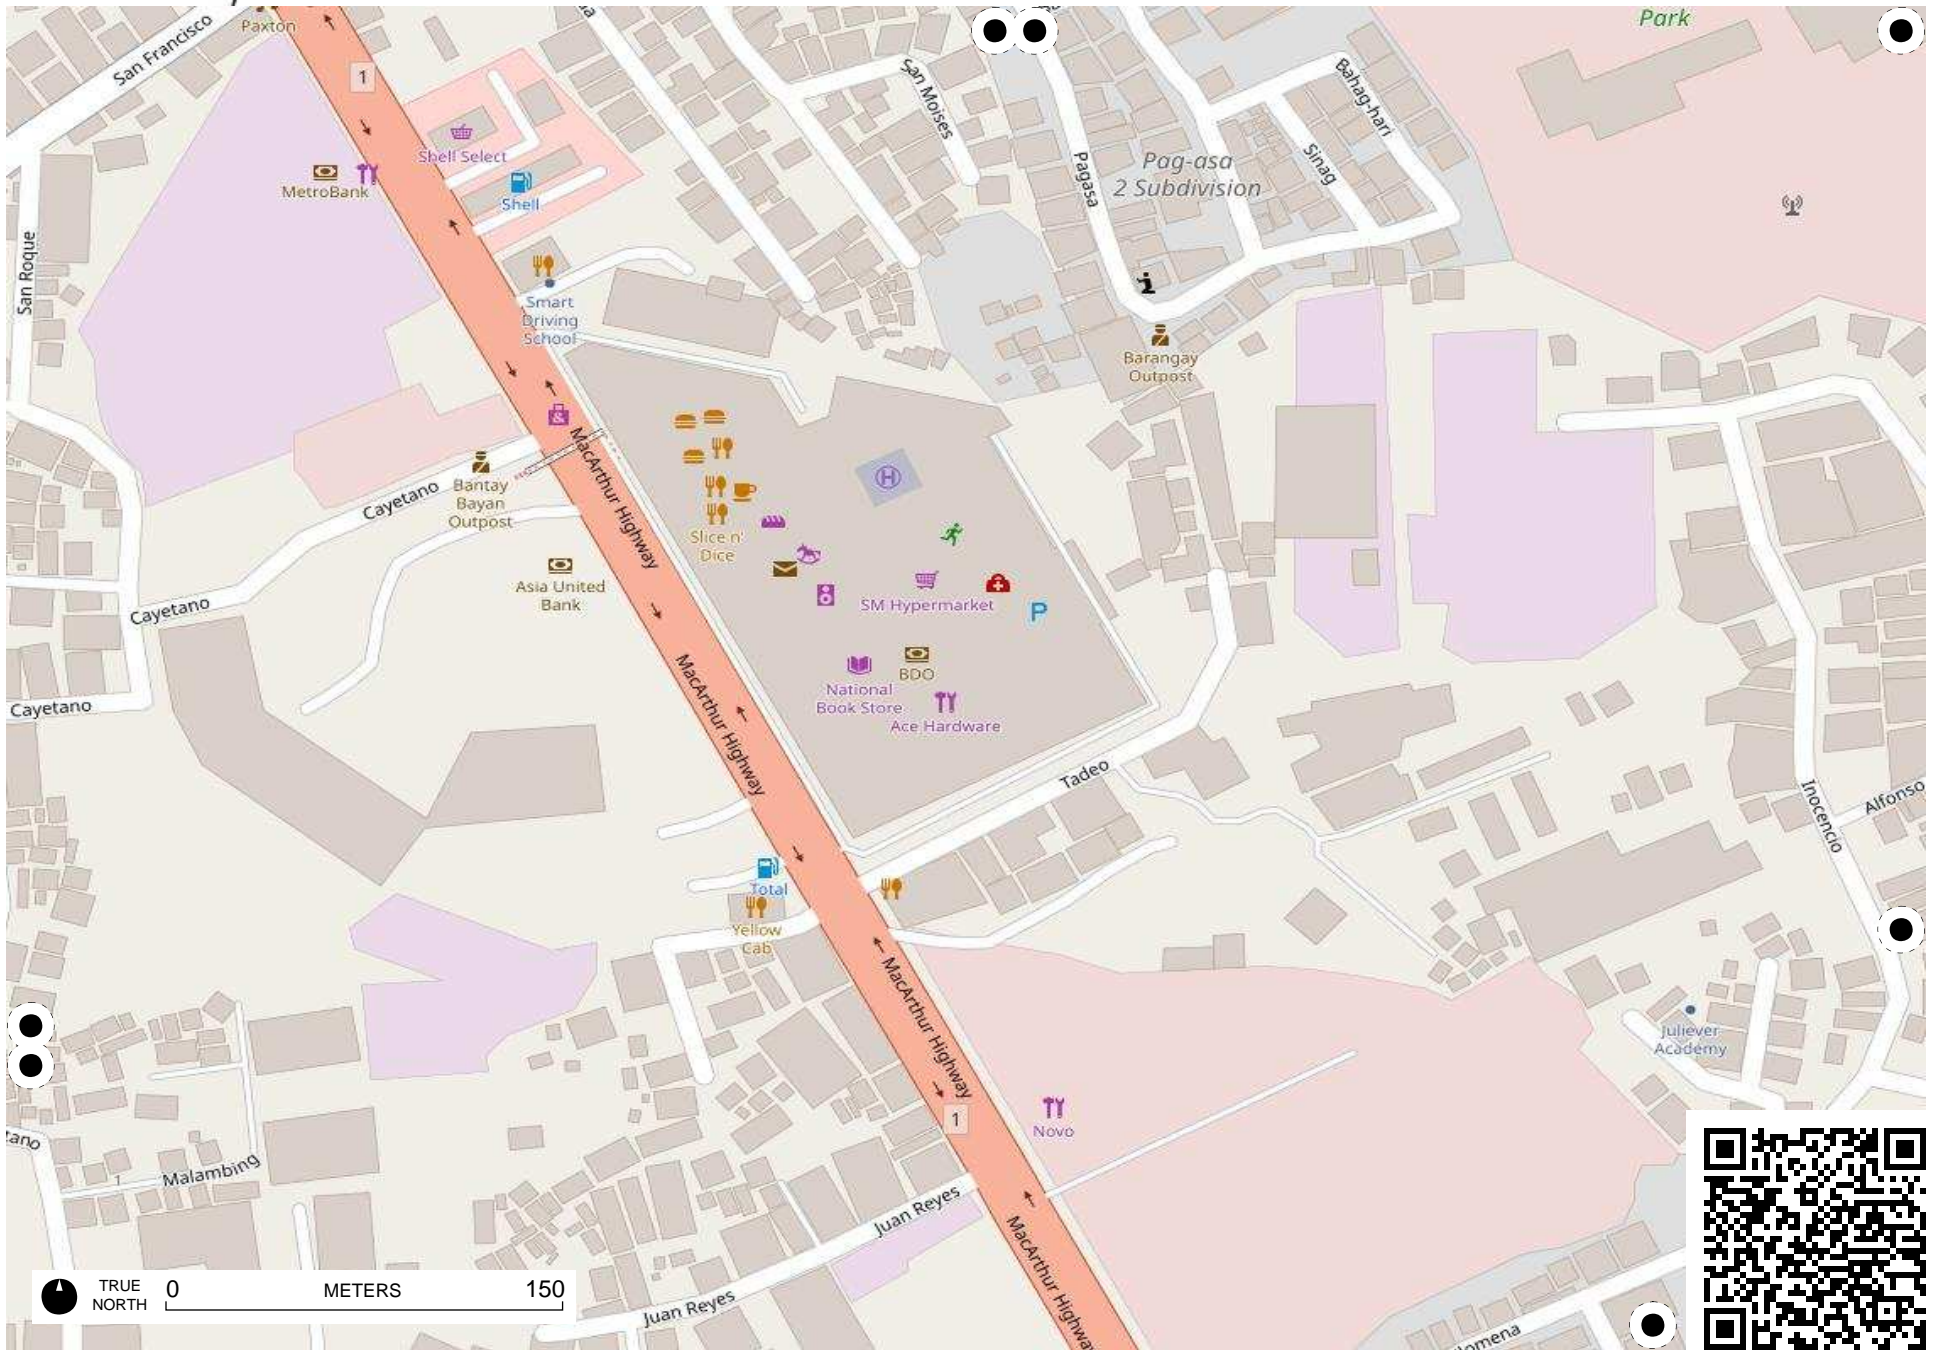

# Field Papers

Untitled

<http://fieldpapers.org/atlasses/5sqvjvgo/A5>

TRUE NORTH 0 METERS 150

# Field Papers

Untitled  
<http://fieldpapers.org/atlas/5sqjvgo/C5>