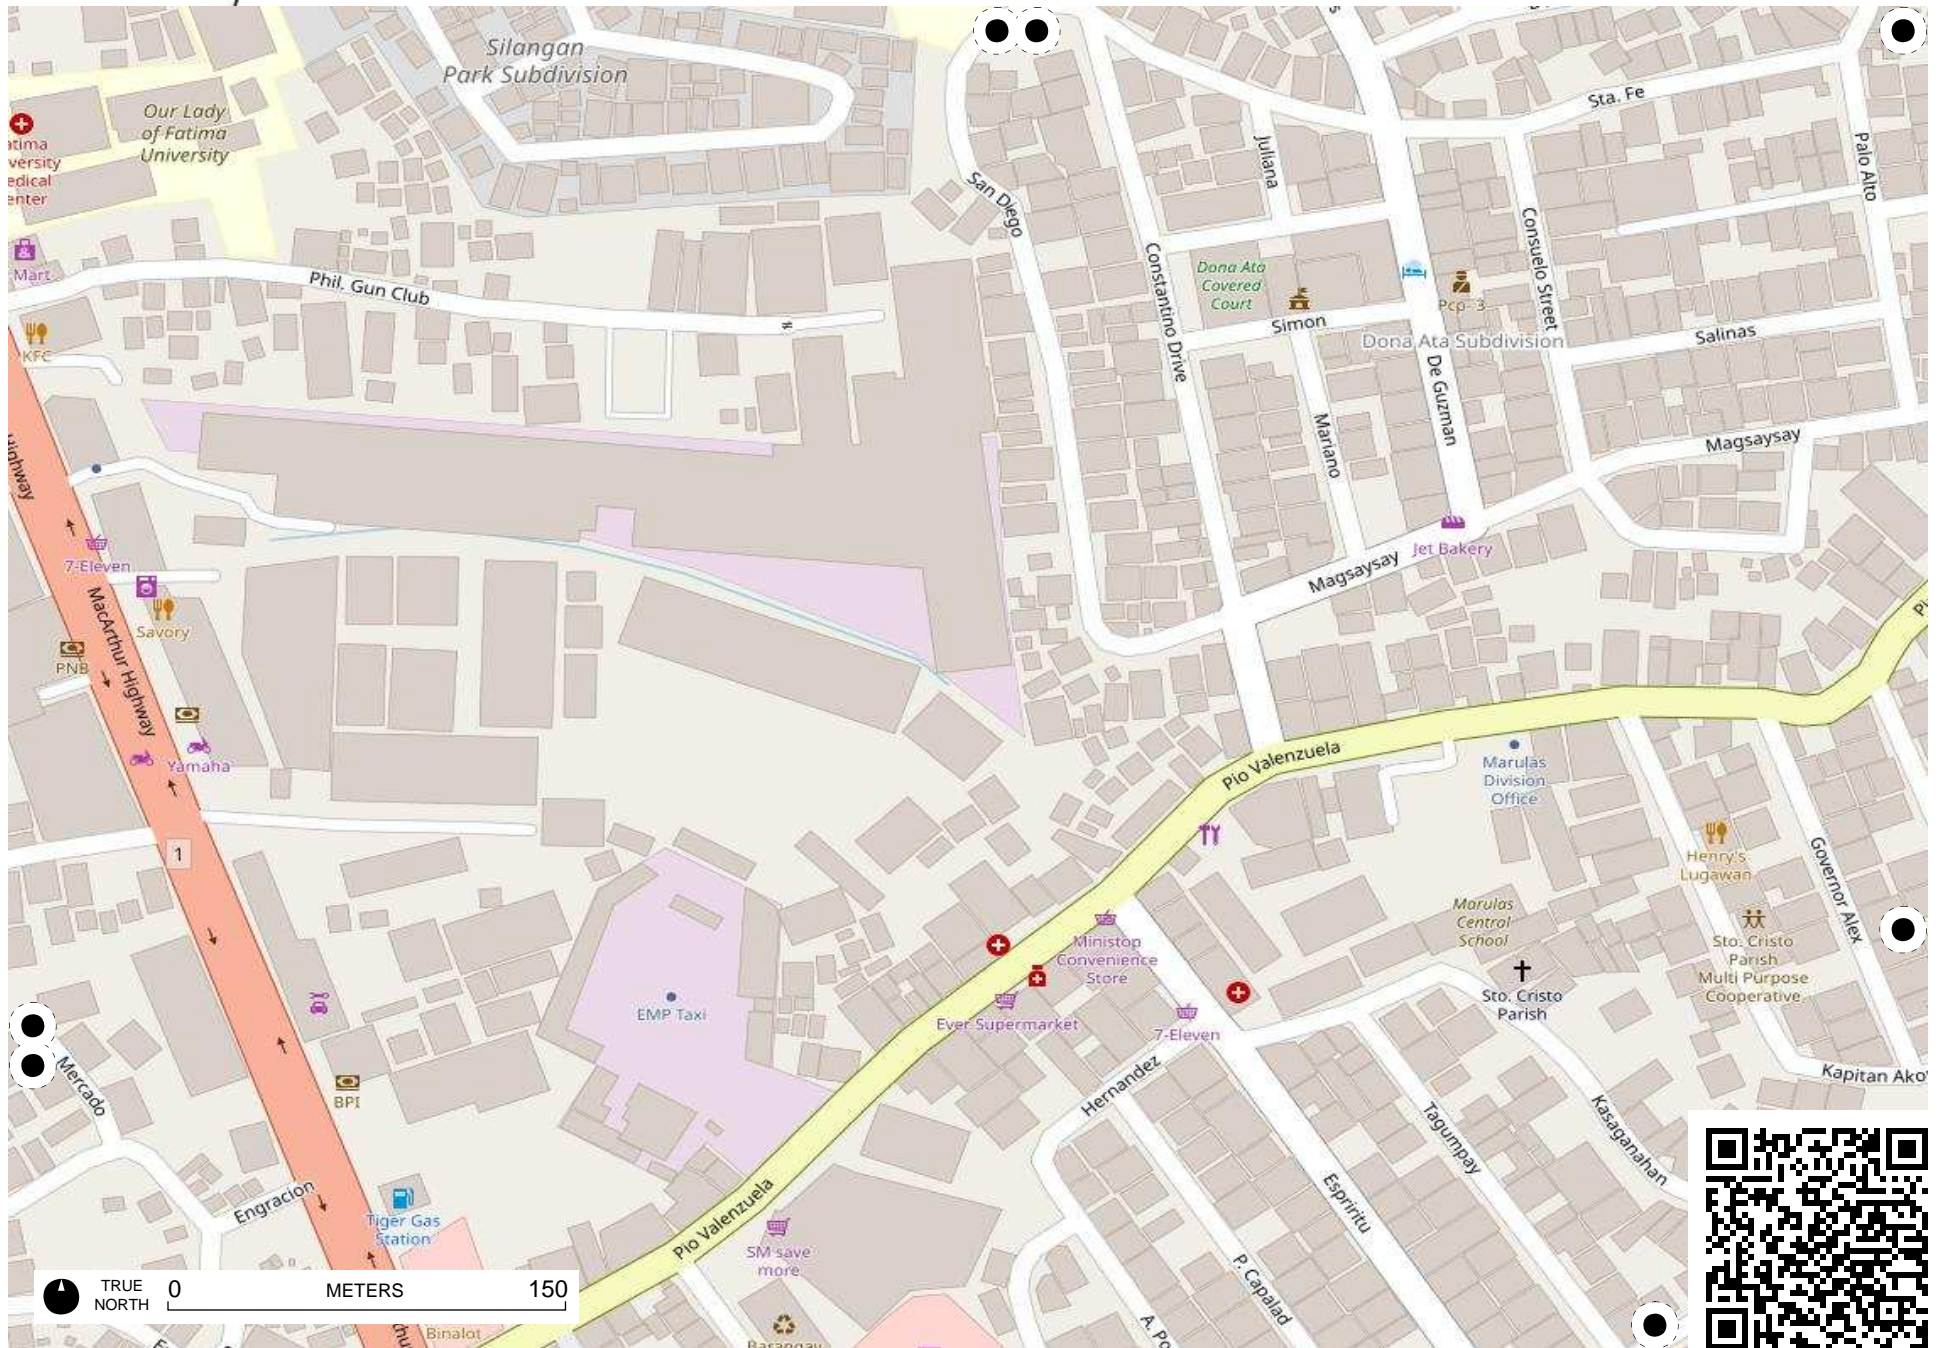

# Field Papers

Untitled

<http://fieldpapers.org/atlasses/5sqvjvgo/A5>

TRUE NORTH 0 METERS 150

# Field Papers

Untitled  
<http://fieldpapers.org/atlas/5sqjvgo/C5>