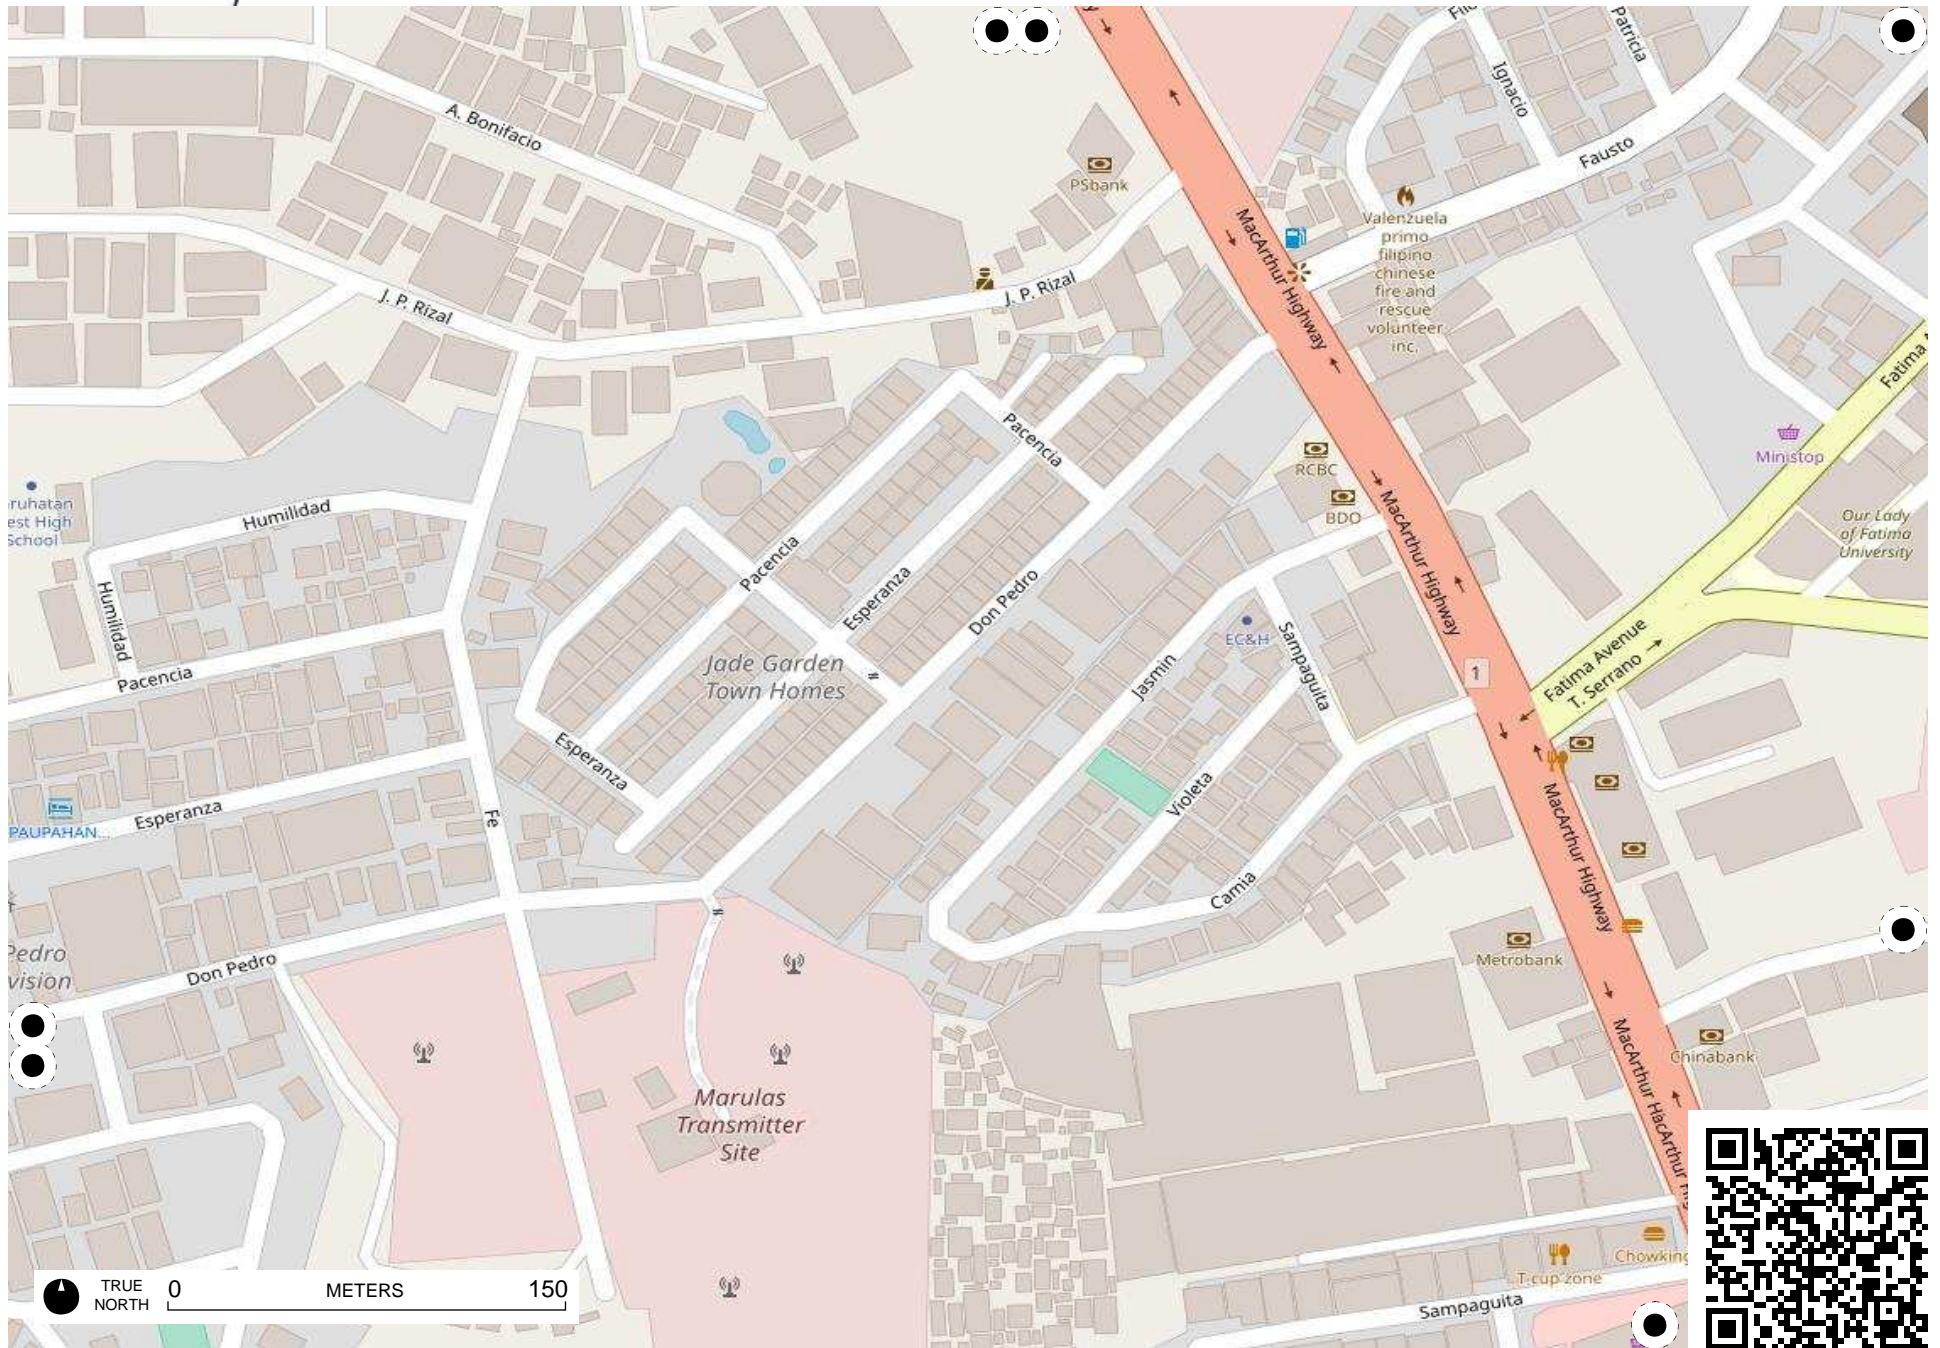

# Field Papers

Untitled

<http://fieldpapers.org/atlasses/5sqvjvgo/A5>

TRUE NORTH 0 METERS 150

# Field Papers

Untitled  
<http://fieldpapers.org/atlas/5sqjvgo/C5>