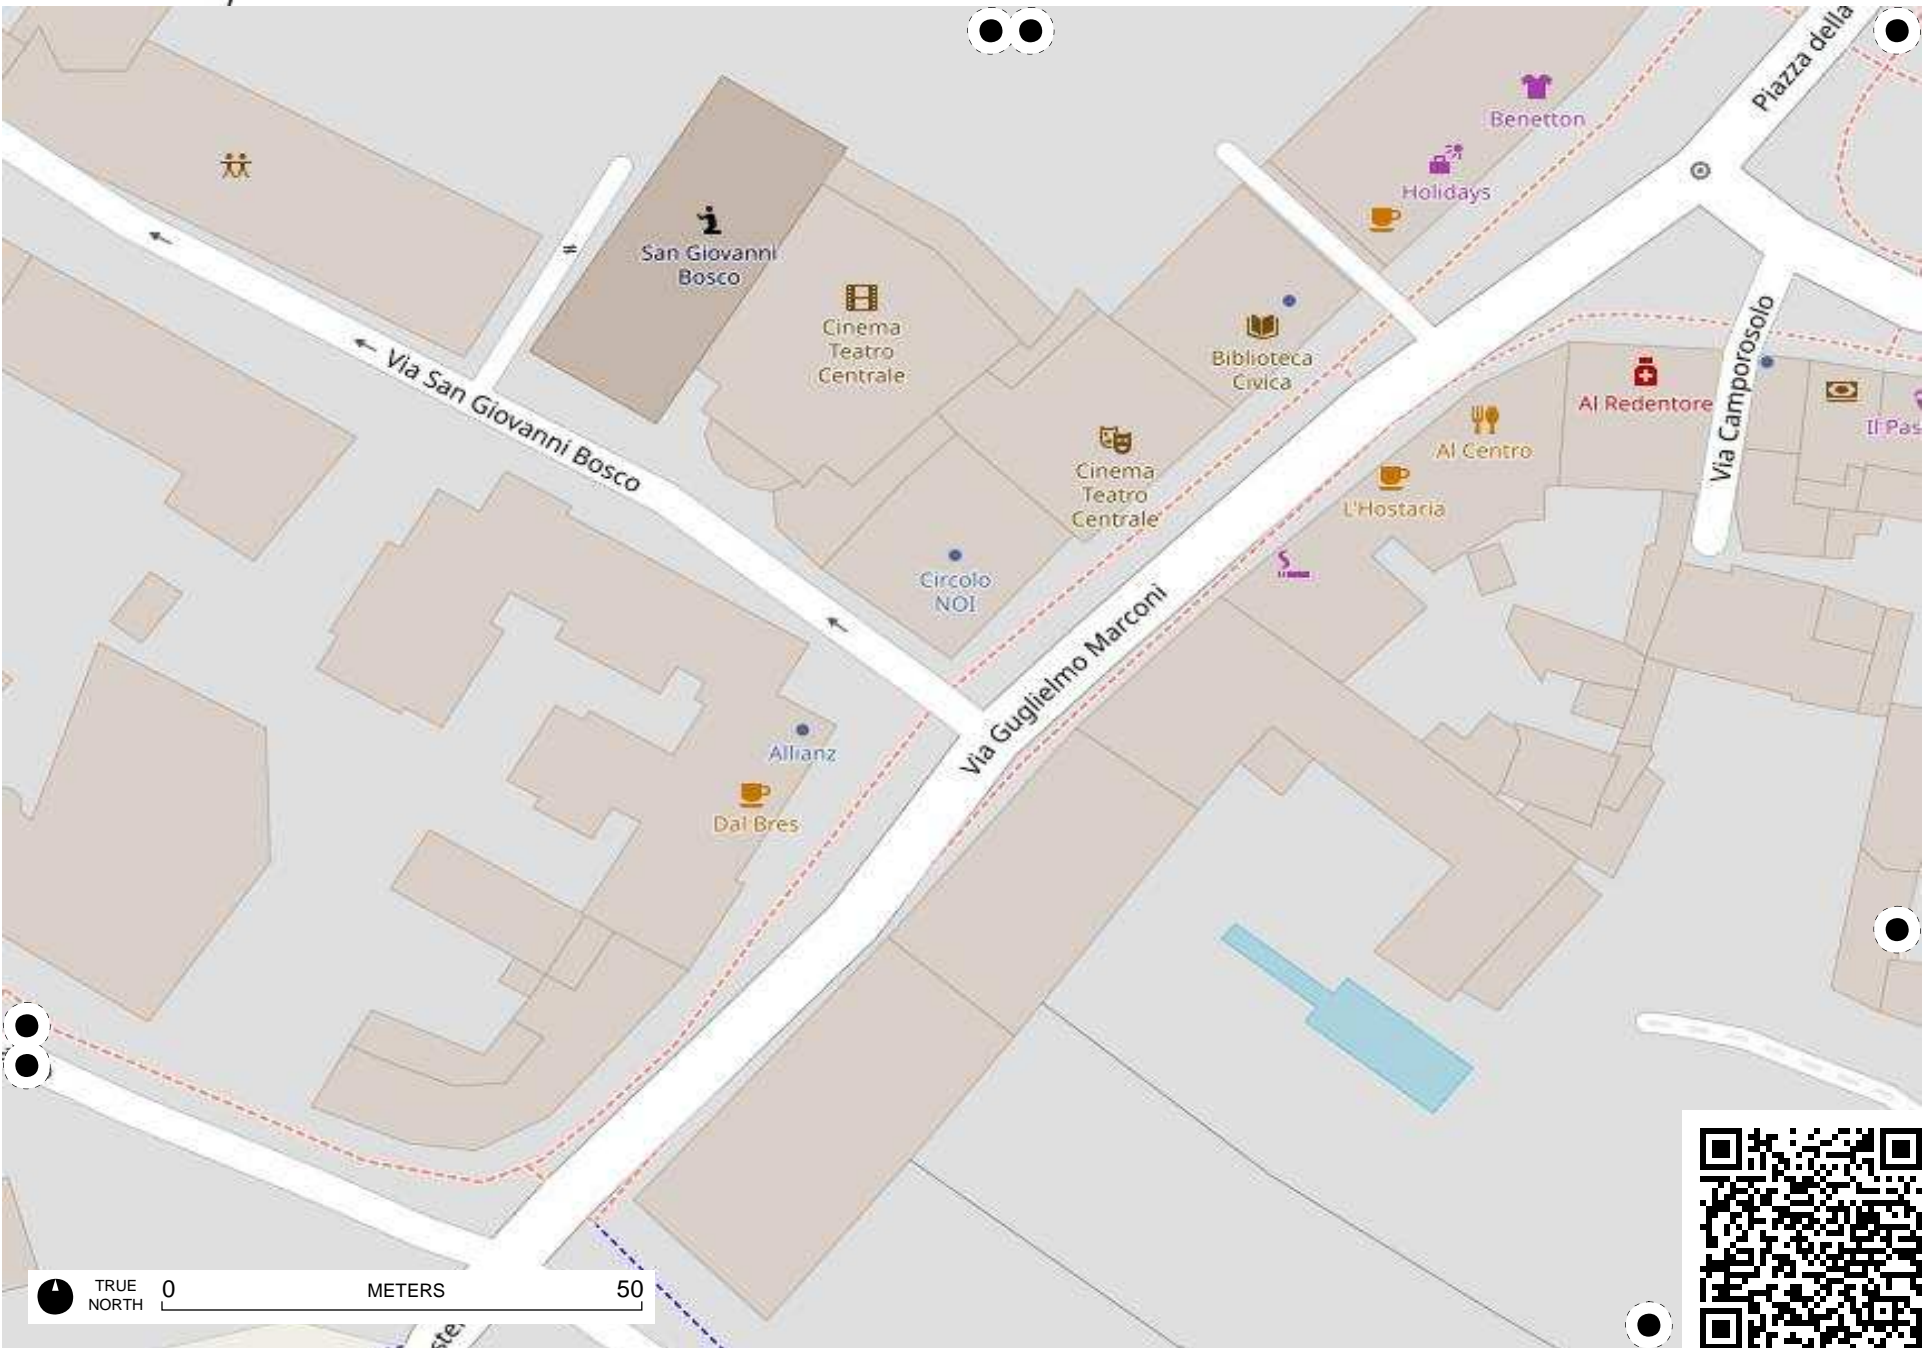

001
santarosa

Viale Trieste

Vicolo Trieste

le Trieste

TRUE NORTH 0 METERS 50

tisti

TRUE NORTH 0 METERS 50

Field Papers

Untitled

<http://fieldpapers.org/atlas/5qj45onb/C4>

TRUE NORTH 0 METERS 50

TRUE NORTH 0 METERS 50

TRUE NORTH 0 METERS 50

TRUE NORTH 0 METERS 50

TRUE NORTH 0 METERS 50

TRUE NORTH 0 METERS 50