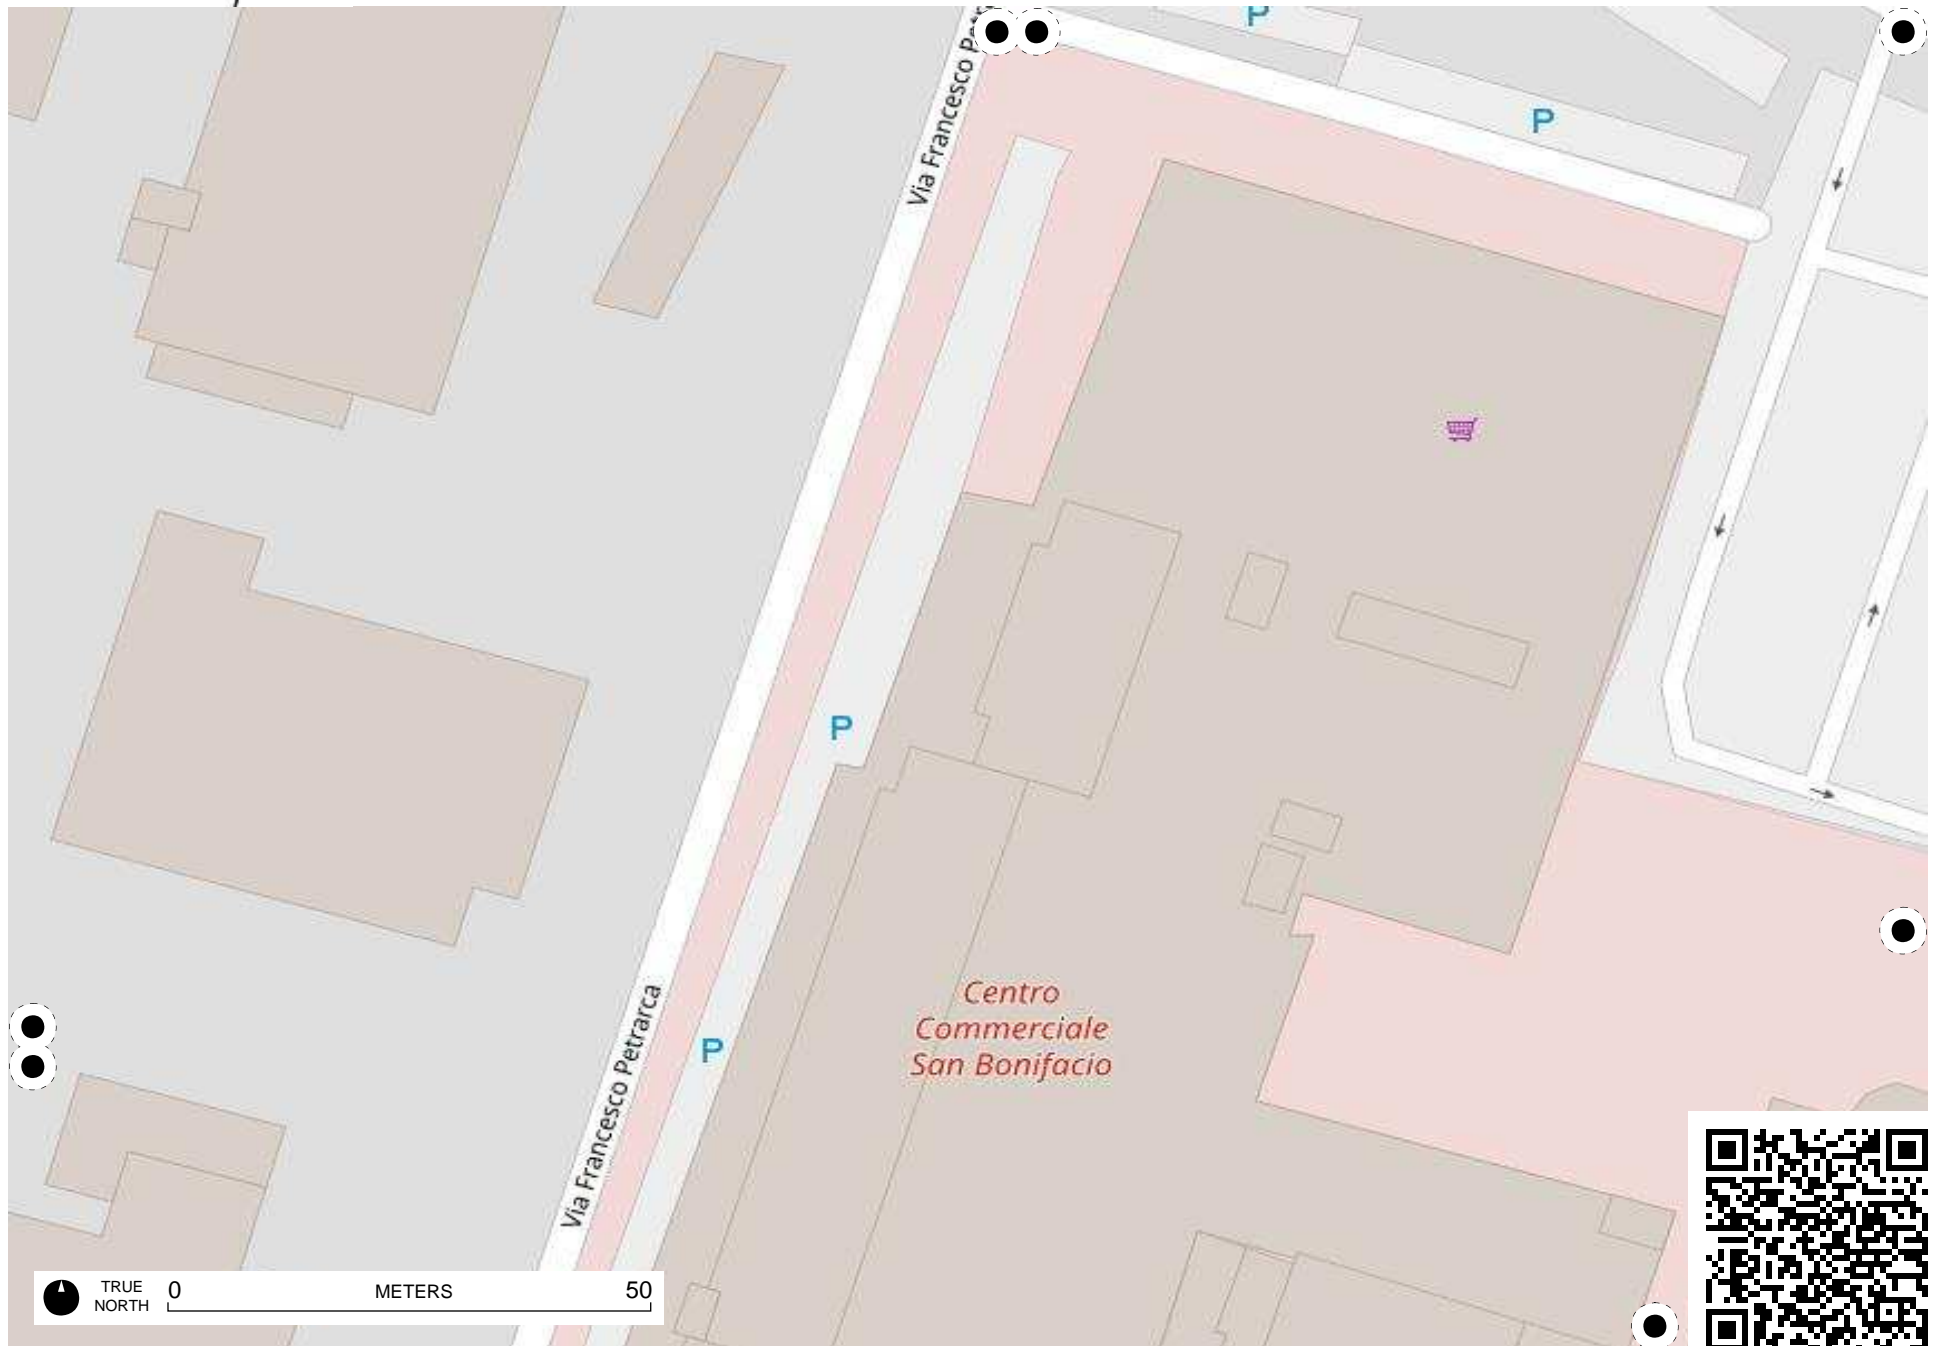

TRUE NORTH 0 METERS 50