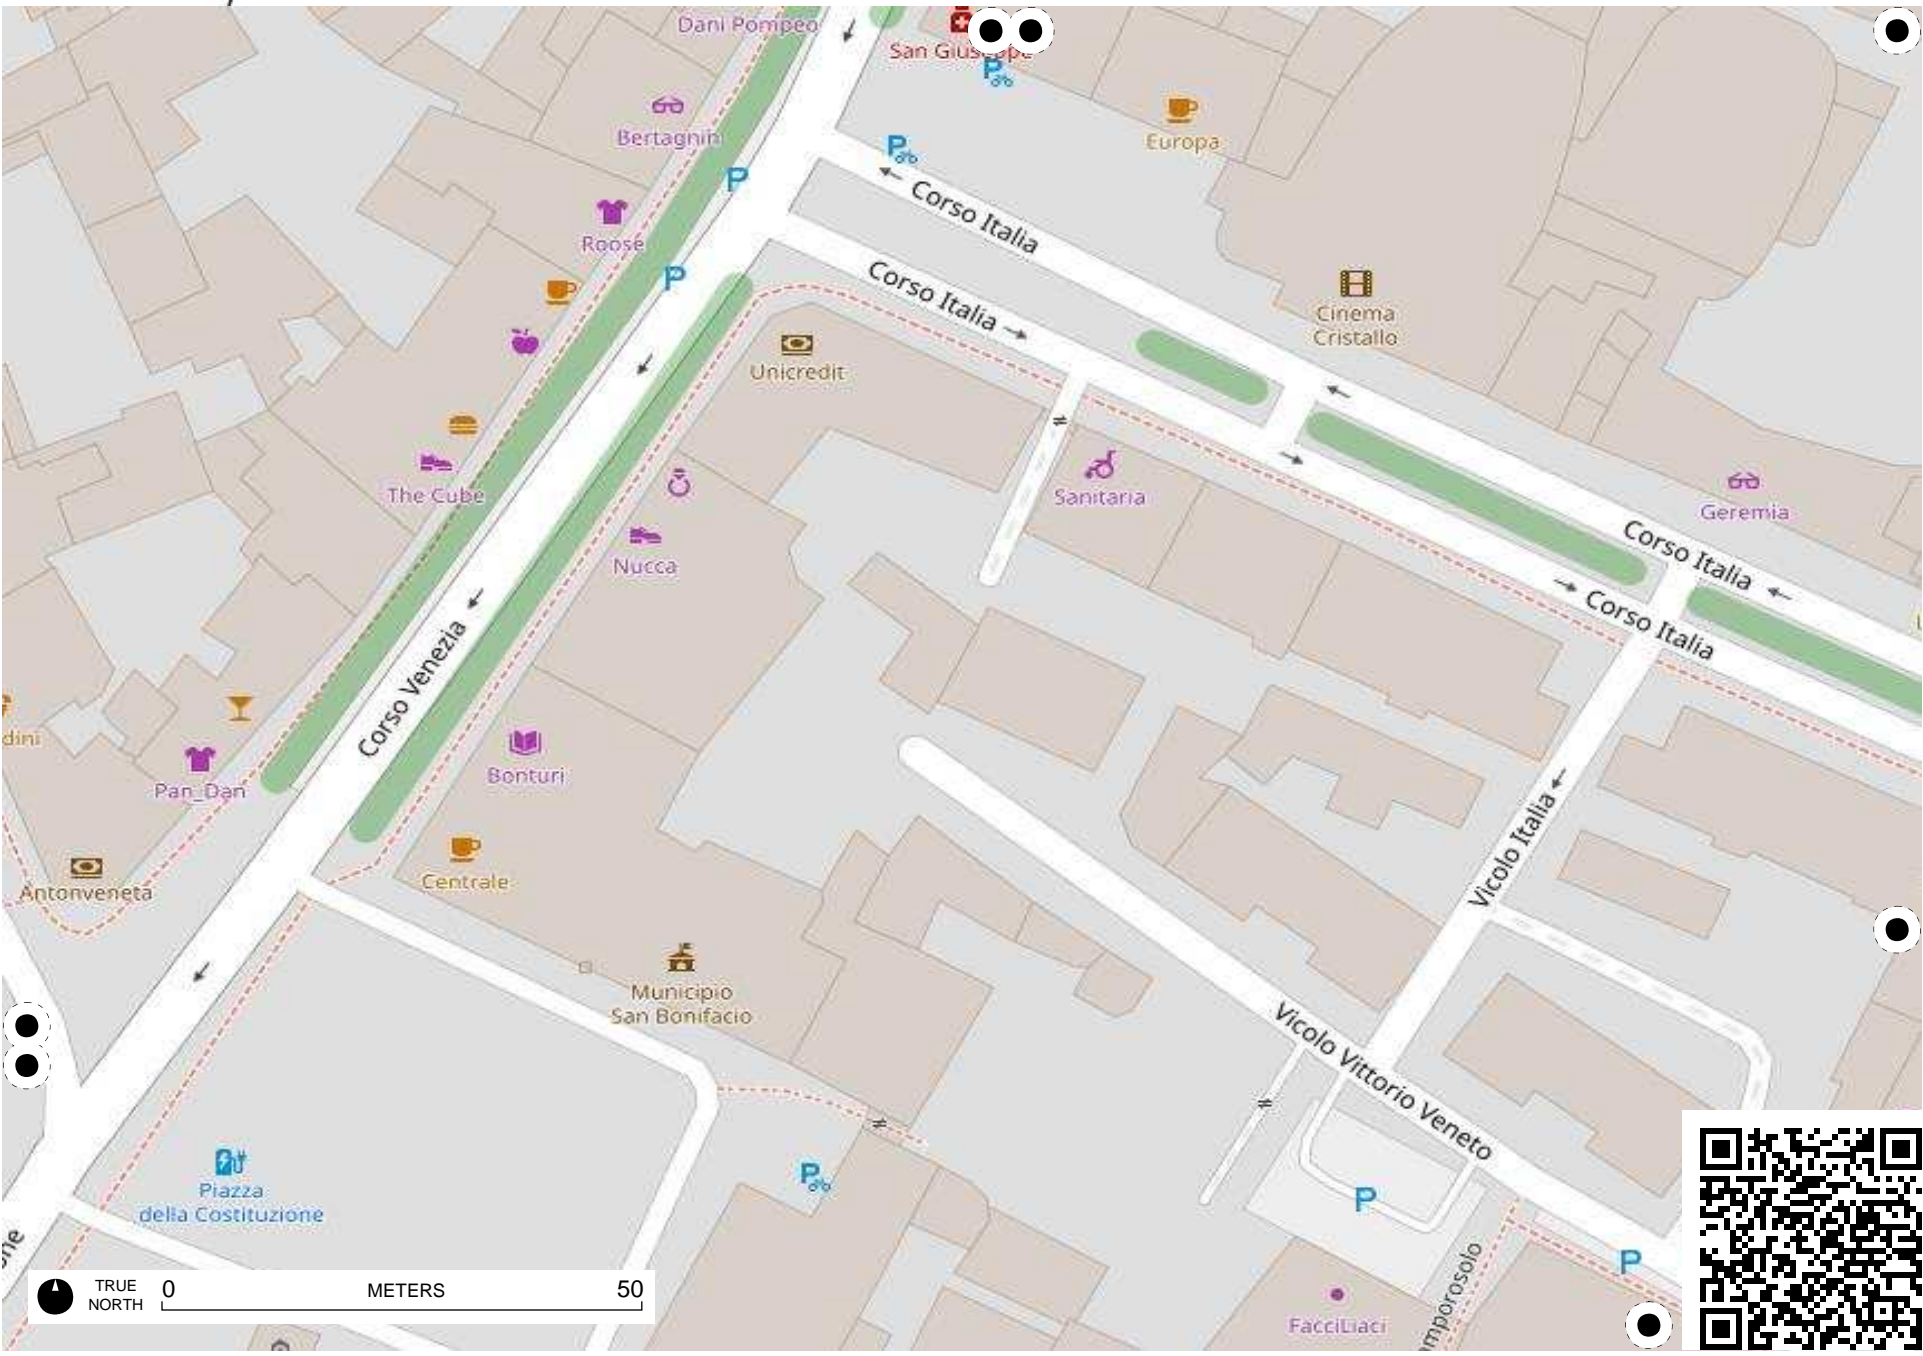

001
santarosa

Viale Trieste

Vicolo Trieste

le Trieste

TRUE NORTH 0 METERS 50

tisti

TRUE NORTH 0 METERS 50

Field Papers

Untitled

<http://fieldpapers.org/atlas/5qj45onb/C4>

TRUE NORTH 0 METERS 50

TRUE NORTH 0 METERS 50

TRUE NORTH 0 METERS 50

TRUE NORTH 0 METERS 50

TRUE NORTH 0 METERS 50

TRUE NORTH 0 METERS 50