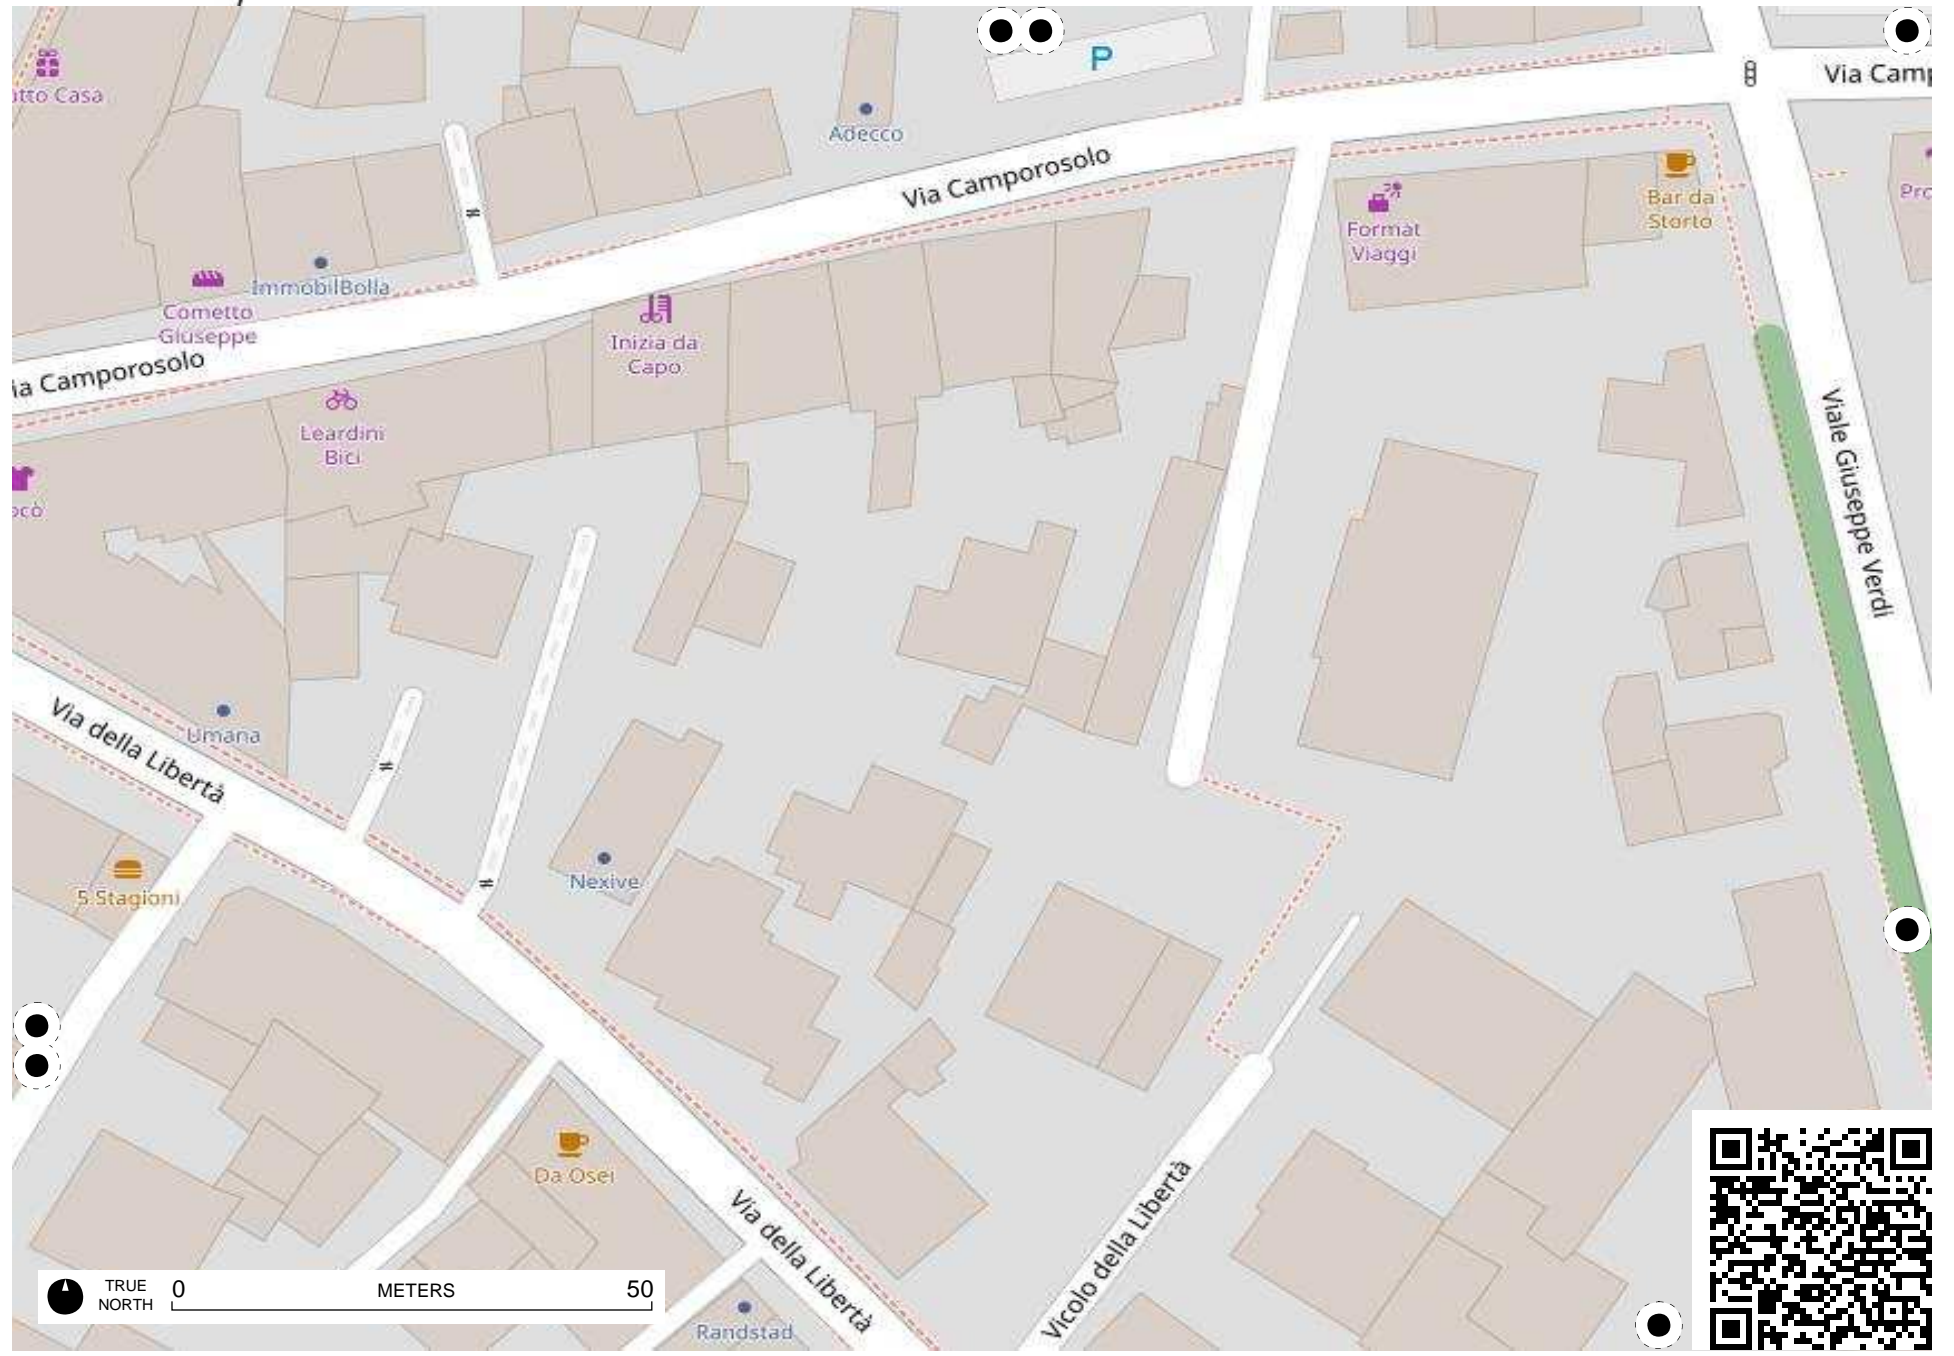

001
santarosa

Viale Trieste

Vicolo Trieste

le Trieste

TRUE NORTH 0 METERS 50

tisti

TRUE NORTH 0 METERS 50

Field Papers

Untitled

<http://fieldpapers.org/atlas/5qj45onb/C4>

TRUE NORTH 0 METERS 50

TRUE NORTH 0 METERS 50

TRUE NORTH 0 METERS 50

TRUE NORTH 0 METERS 50

TRUE NORTH 0 METERS 50

TRUE NORTH 0 METERS 50