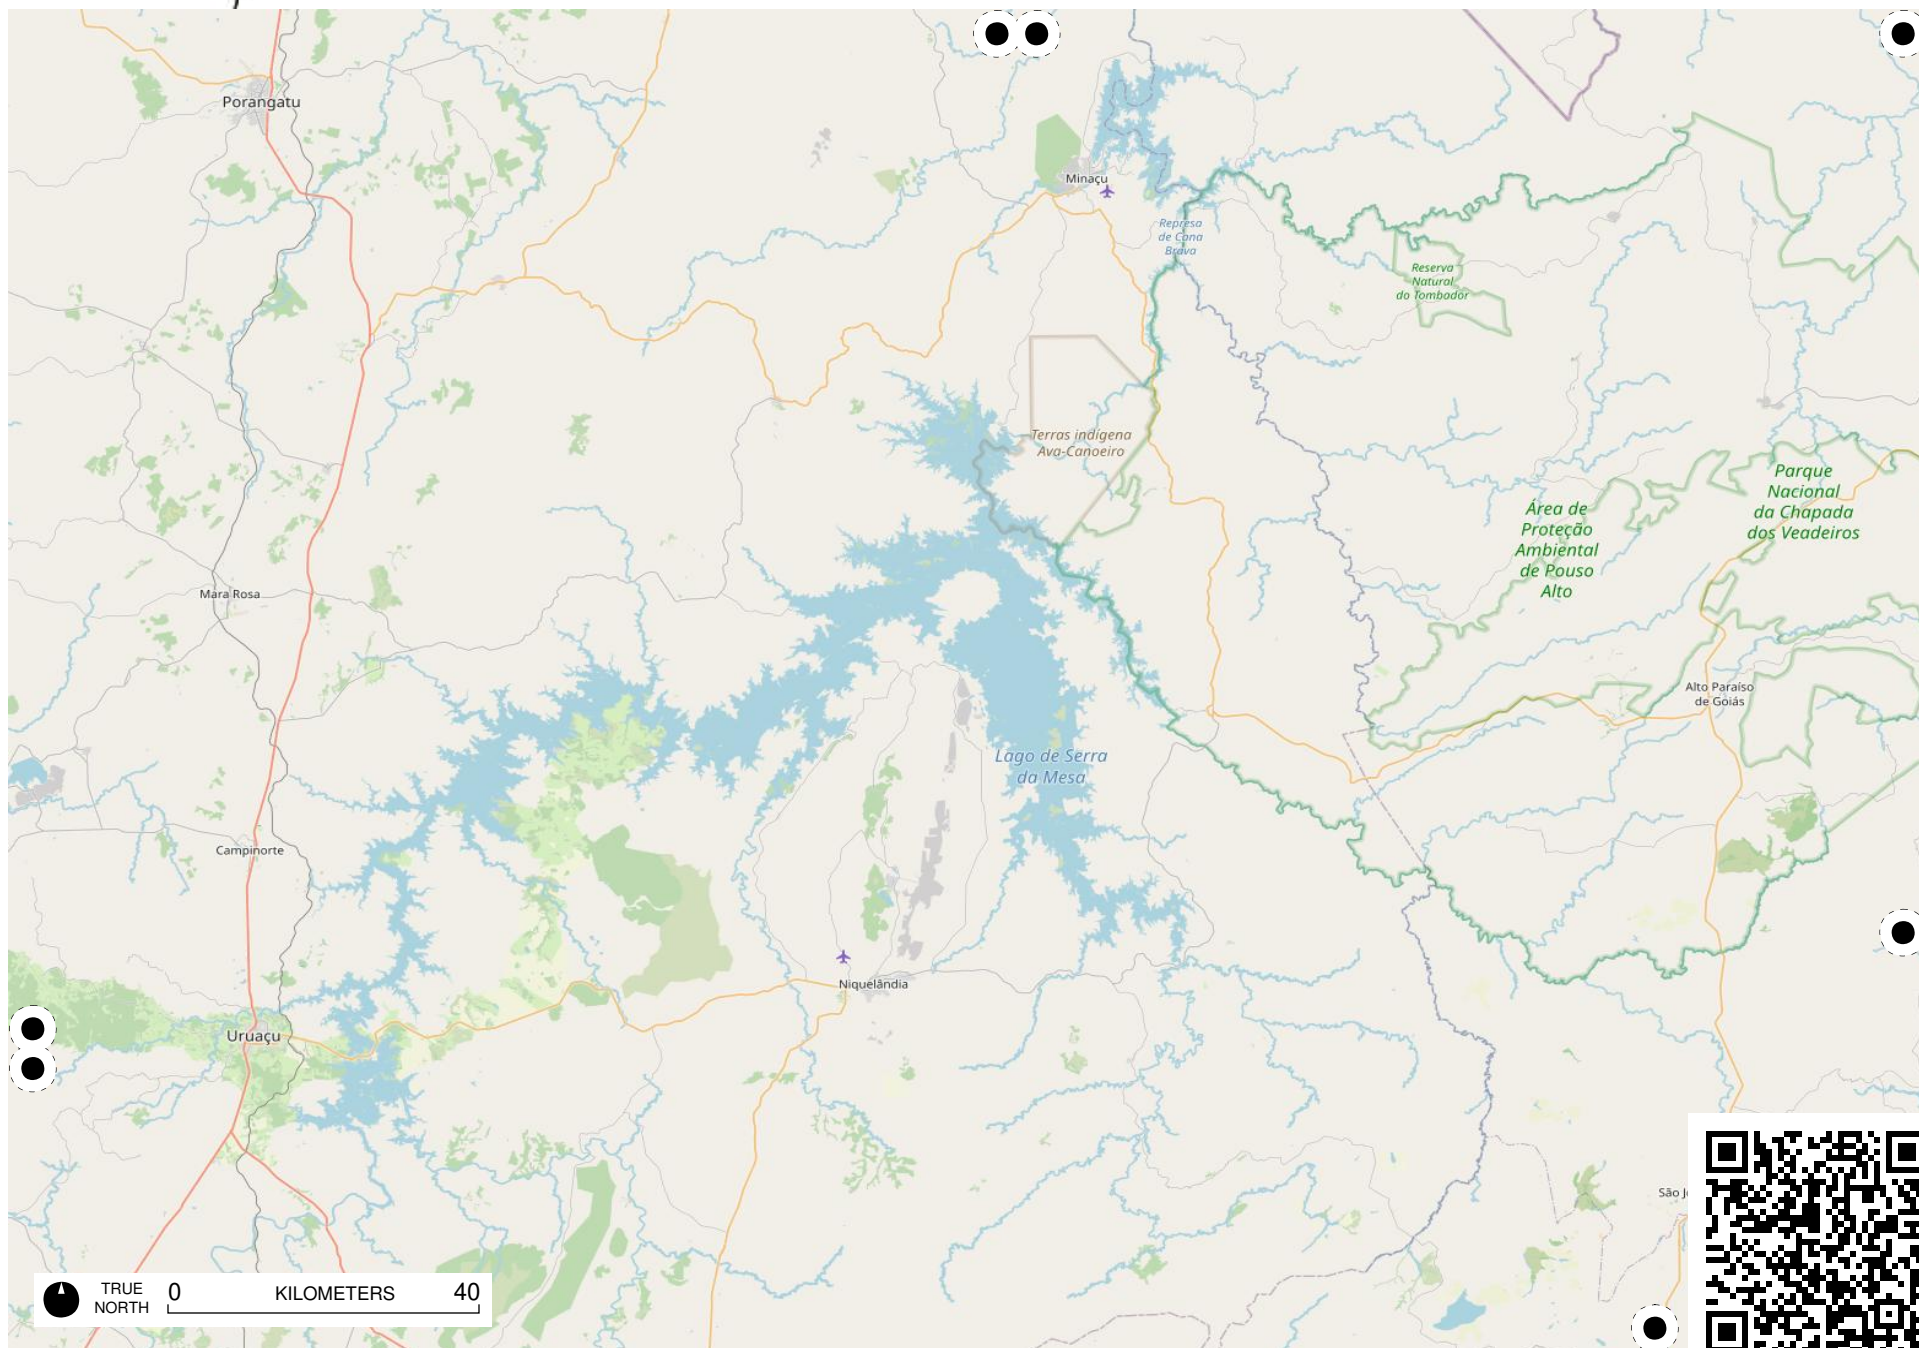

Terra Indígena  
Pimentel  
Barbosa

TRUE NORTH 0 KILOMETERS 40

Área da  
Cocha e Ciba

TRUE  
NORTH

0 KILOMETERS 40

TRUE NORTH 0 KILOMETERS 40

Vazante

TRUE NORTH 0 KILOMETERS 40

# Field Papers

Região Sudeste

<https://fieldpapers.org/atlas/5qey3j4w/14>

TRUE NORTH 0 KILOMETERS 40

# Field Papers

Região Sudeste

<https://fieldpapers.org/atlas/5qey3j4w/15>

TRUE NORTH 0 KILOMETERS 40

# Field Papers

Região Sudeste

<https://fieldpapers.org/atlas/5qey3j4w/16>

TRUE NORTH 0 KILOMETERS 40