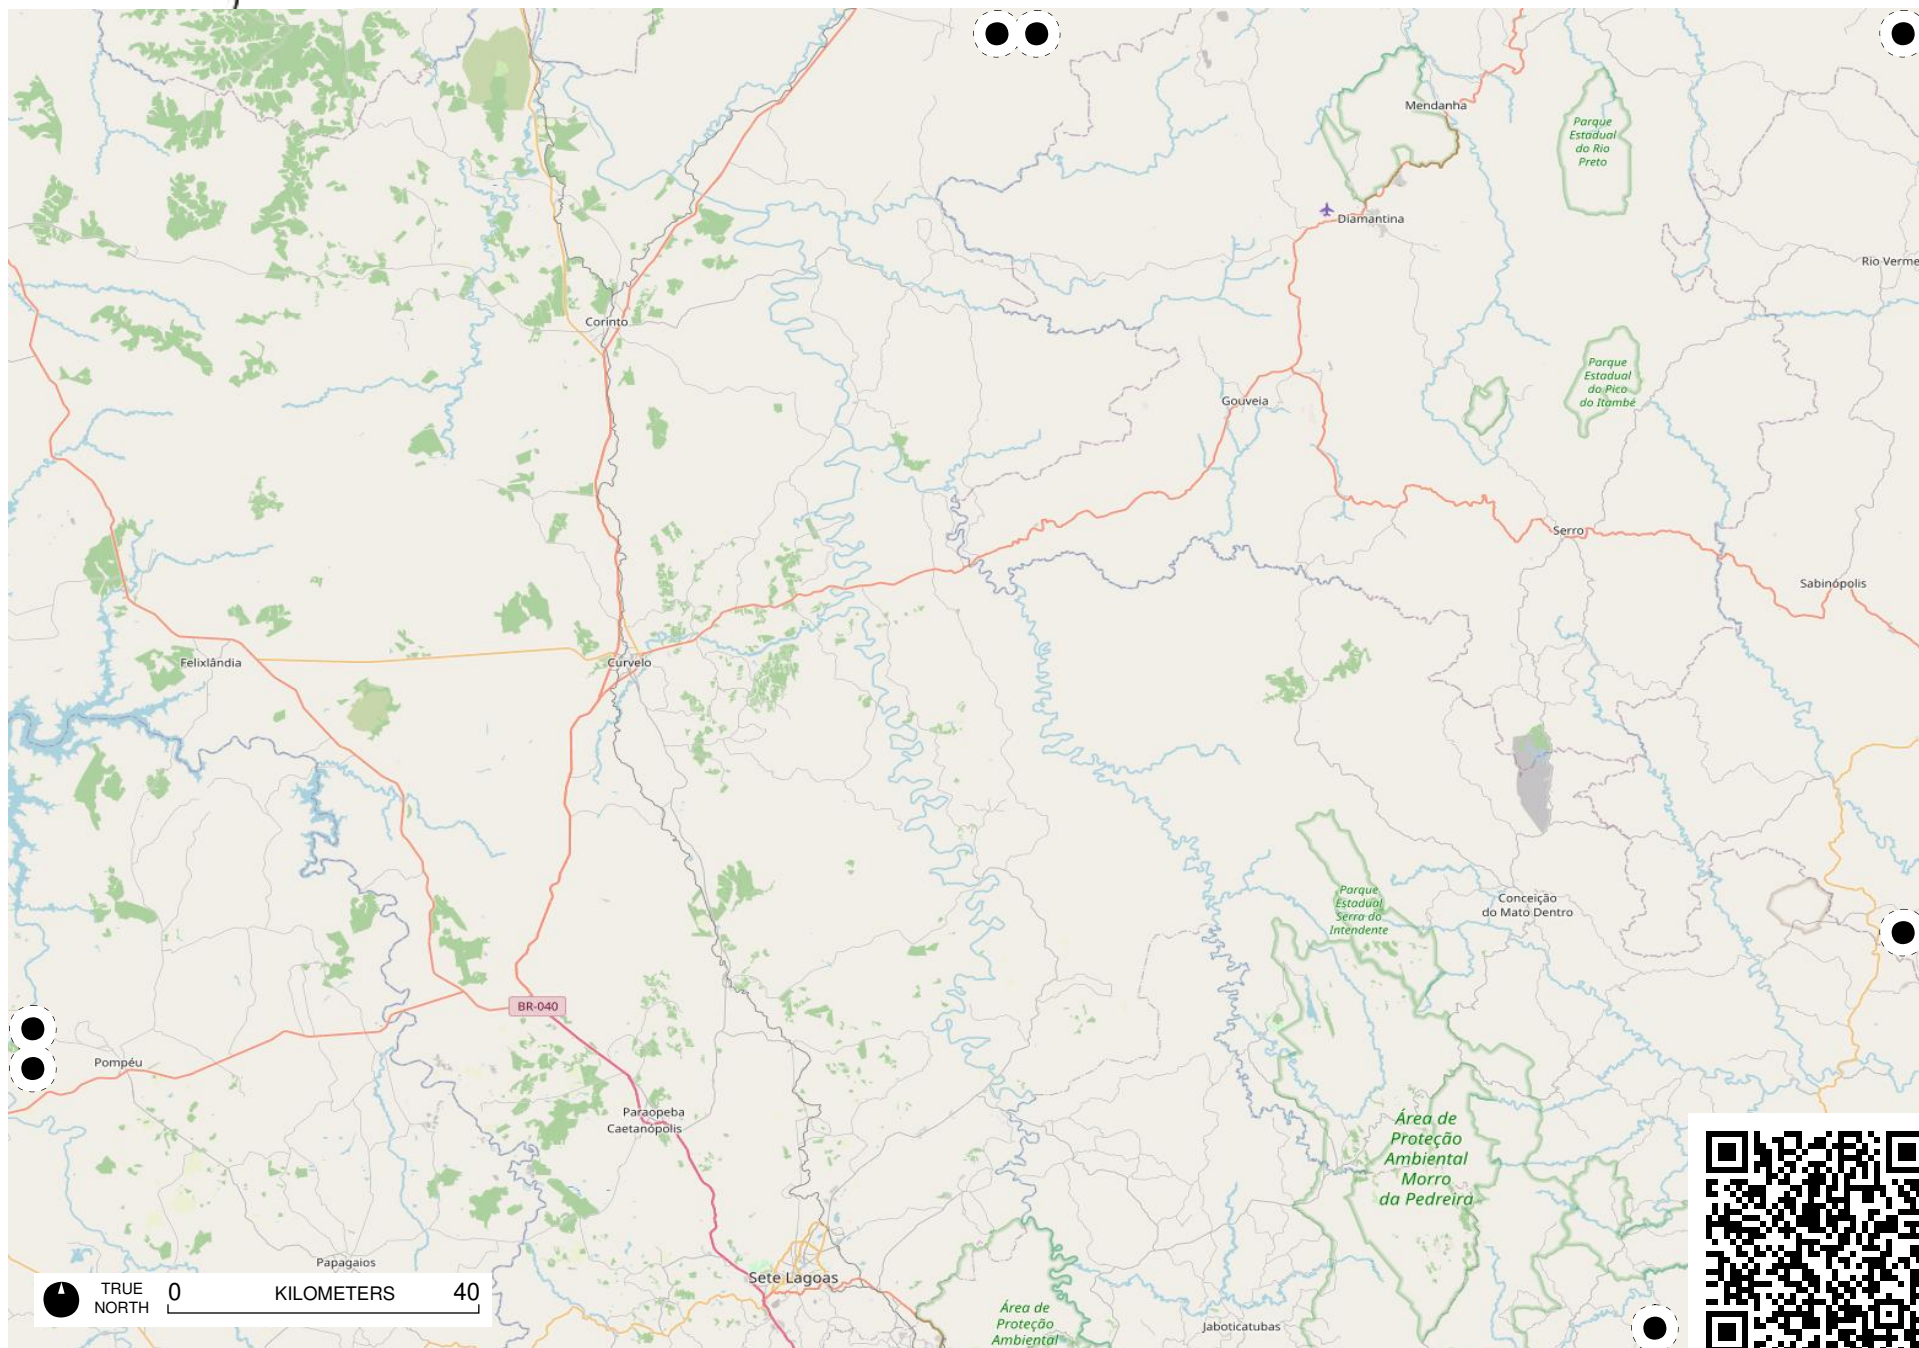

Terra Indígena  
Pimentel  
Barbosa

TRUE NORTH 0 KILOMETERS 40

Área da  
Cocha e Ciba

TRUE  
NORTH

0 KILOMETERS 40

TRUE NORTH 0 KILOMETERS 40

Vazante

TRUE NORTH 0 KILOMETERS 40

# Field Papers

Região Sudeste

<https://fieldpapers.org/atlas/5qey3j4w/14>

TRUE NORTH 0 KILOMETERS 40

# Field Papers

Região Sudeste

<https://fieldpapers.org/atlas/5qey3j4w/15>

TRUE NORTH 0 KILOMETERS 40

# Field Papers

Região Sudeste

<https://fieldpapers.org/atlas/5qey3j4w/16>

TRUE NORTH 0 KILOMETERS 40