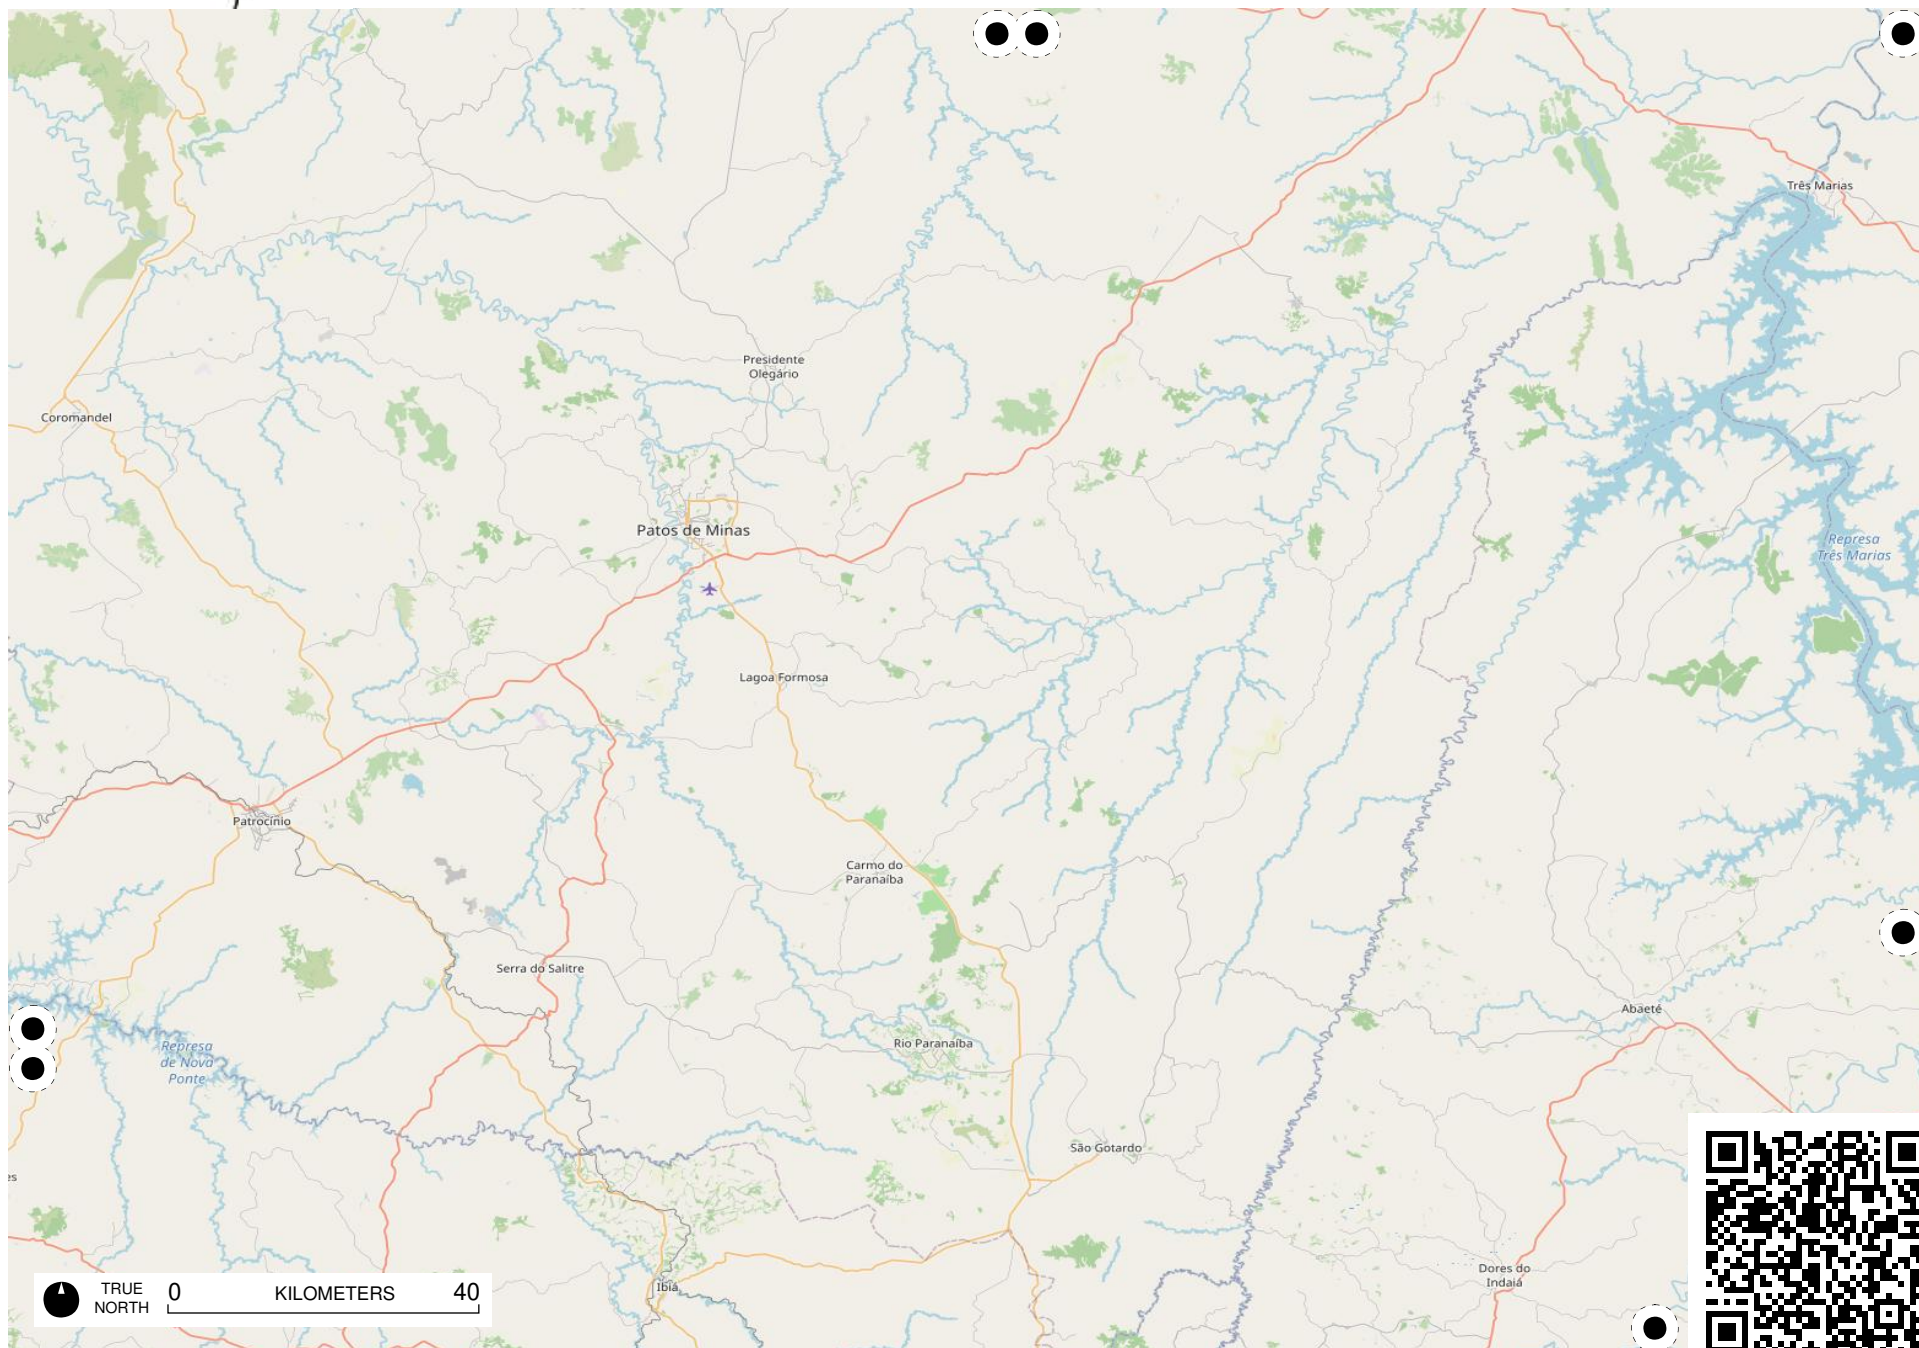

Terra Indígena  
Pimentel  
Barbosa

TRUE NORTH 0 KILOMETERS 40

Área da  
Cocha e Ciba

TRUE  
NORTH

0 KILOMETERS 40

TRUE NORTH 0 KILOMETERS 40

Vazante

TRUE NORTH 0 KILOMETERS 40

# Field Papers

Região Sudeste

<https://fieldpapers.org/atlas/5qey3j4w/14>

TRUE NORTH 0 KILOMETERS 40

# Field Papers

Região Sudeste

<https://fieldpapers.org/atlas/5qey3j4w/15>

TRUE NORTH 0 KILOMETERS 40

# Field Papers

Região Sudeste

<https://fieldpapers.org/atlas/5qey3j4w/16>

TRUE NORTH 0 KILOMETERS 40