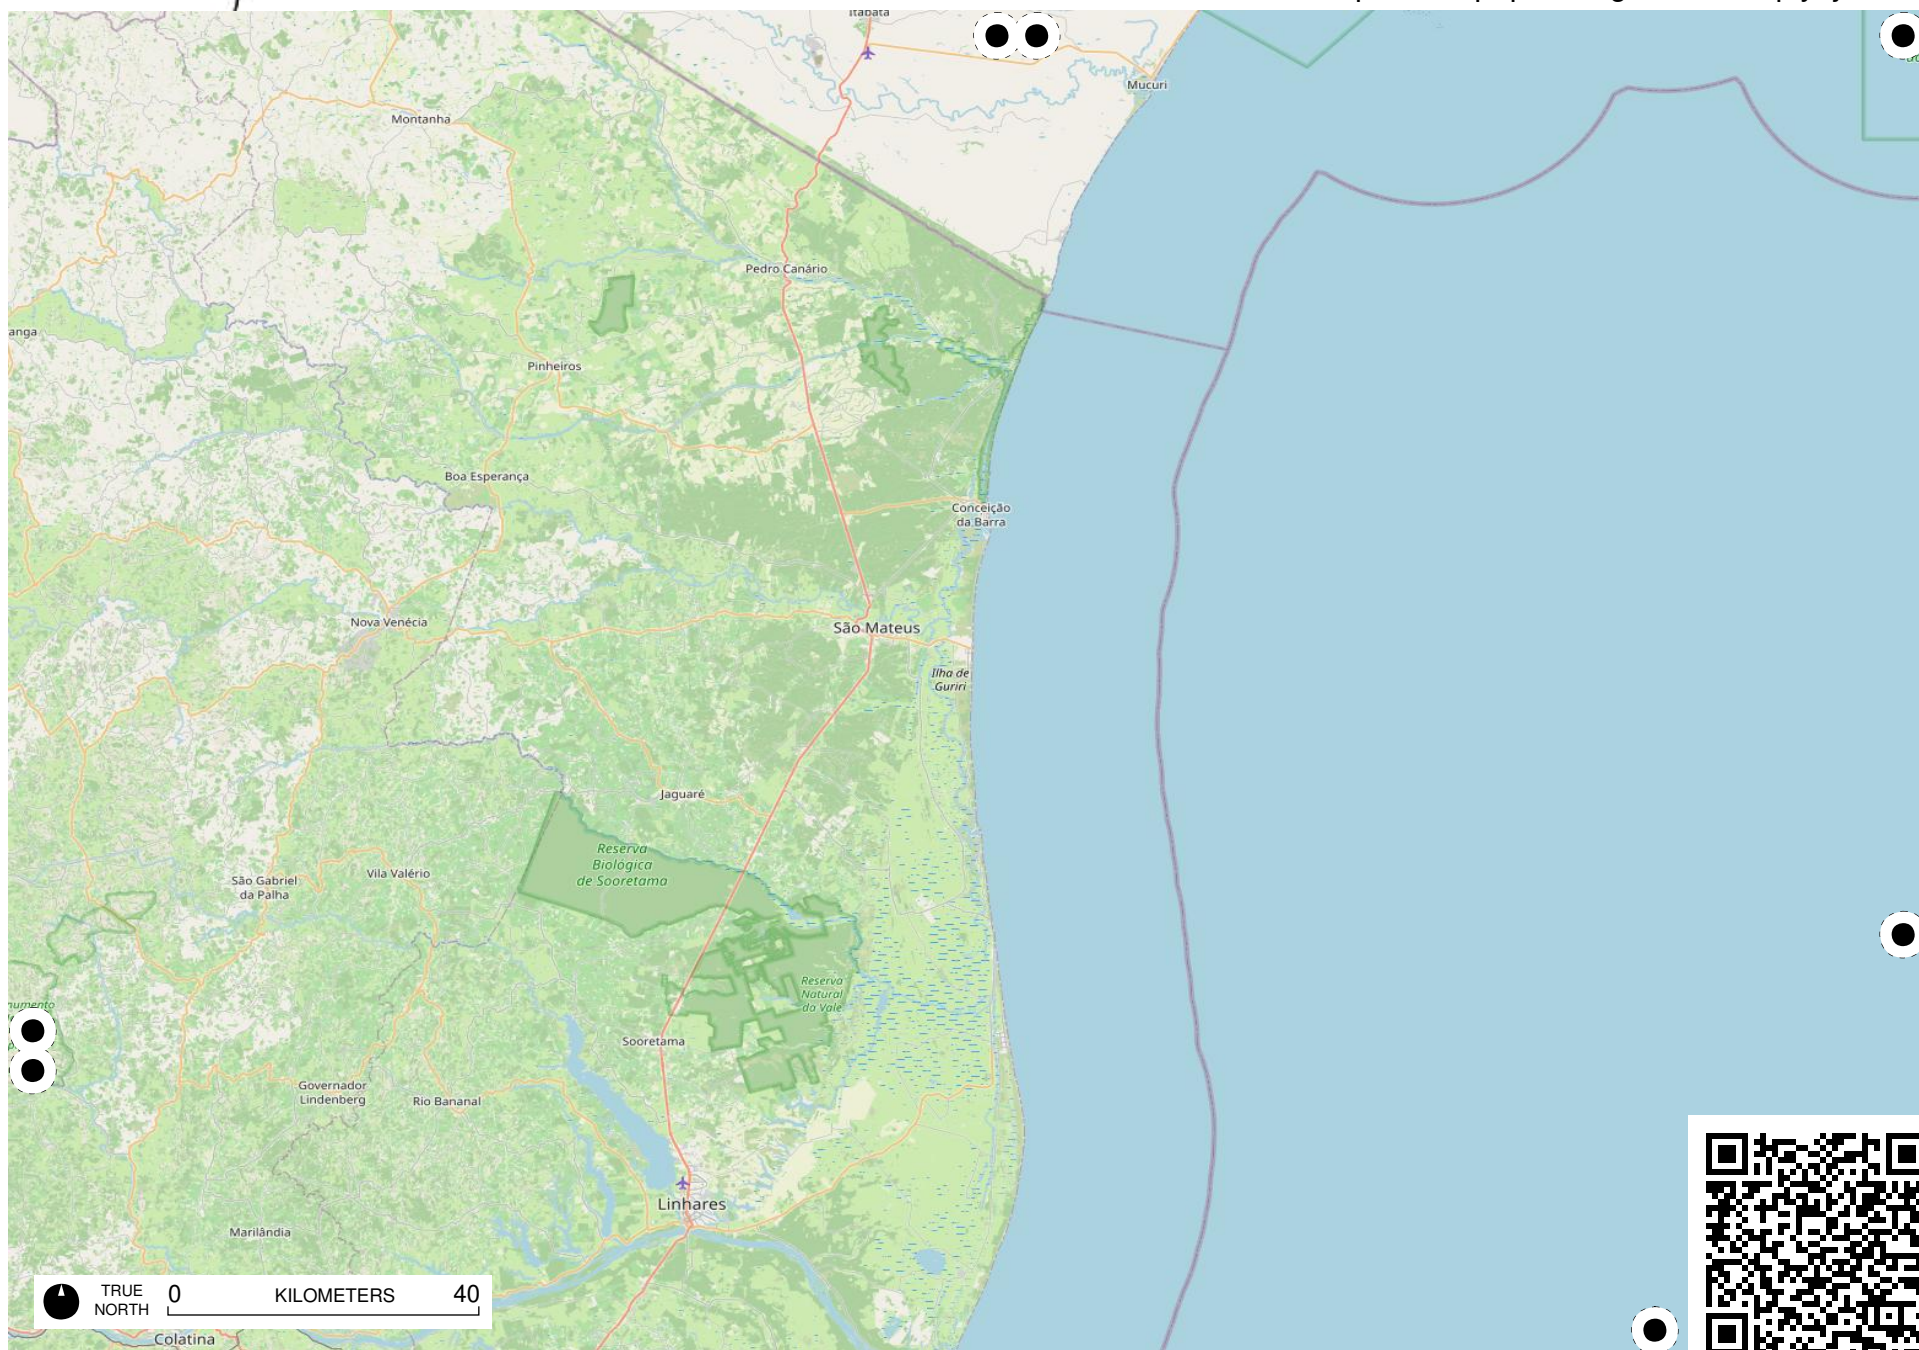

Terra Indígena  
Pimentel  
Barbosa

TRUE NORTH 0 KILOMETERS 40

Área da  
Cocha e Ciba

TRUE  
NORTH

0 KILOMETERS 40

TRUE NORTH 0 KILOMETERS 40

Vazante

TRUE NORTH 0 KILOMETERS 40

# Field Papers

Região Sudeste

<https://fieldpapers.org/atlas/5qey3j4w/14>

TRUE NORTH 0 KILOMETERS 40

# Field Papers

Região Sudeste

<https://fieldpapers.org/atlas/5qey3j4w/15>

TRUE NORTH 0 KILOMETERS 40

# Field Papers

Região Sudeste

<https://fieldpapers.org/atlas/5qey3j4w/16>

TRUE NORTH 0 KILOMETERS 40