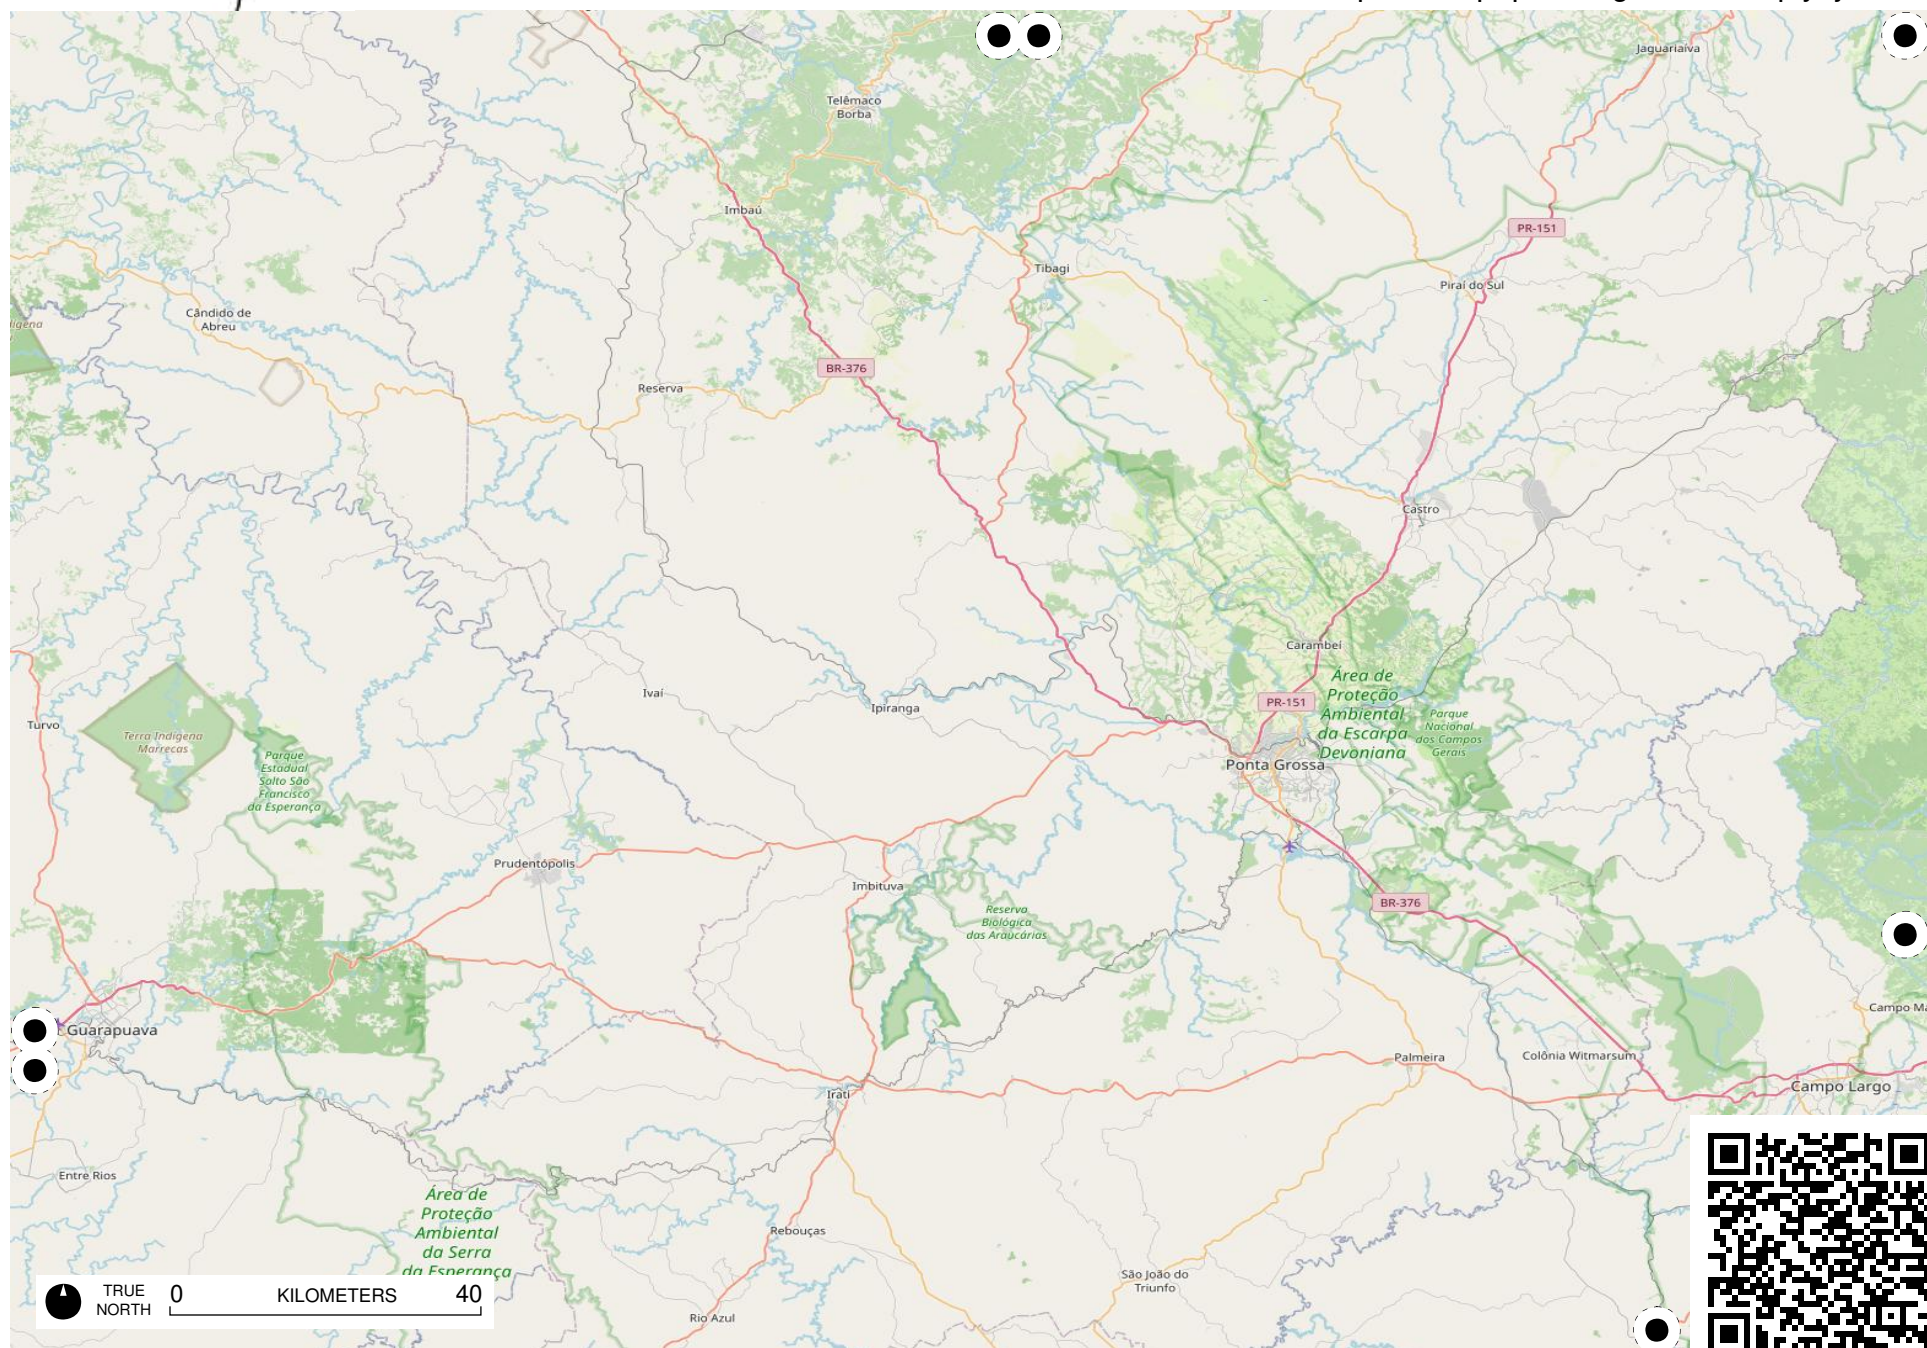

# Field Papers

Região Sudeste

<https://fieldpapers.org/atlasses/5qey3j4w/G7>

TRUE NORTH 0 KILOMETERS 40

# Field Papers

Região Sudeste

<https://fieldpapers.org/atlasses/5qey3j4w/H5>

TRUE NORTH 0 KILOMETERS 40

# Field Papers

Região Sudeste

<https://fieldpapers.org/atlas/5qey3j4w/14>

TRUE NORTH 0 KILOMETERS 40

# Field Papers

Região Sudeste

<https://fieldpapers.org/atlas/5qey3j4w/16>

TRUE NORTH 0 KILOMETERS 40