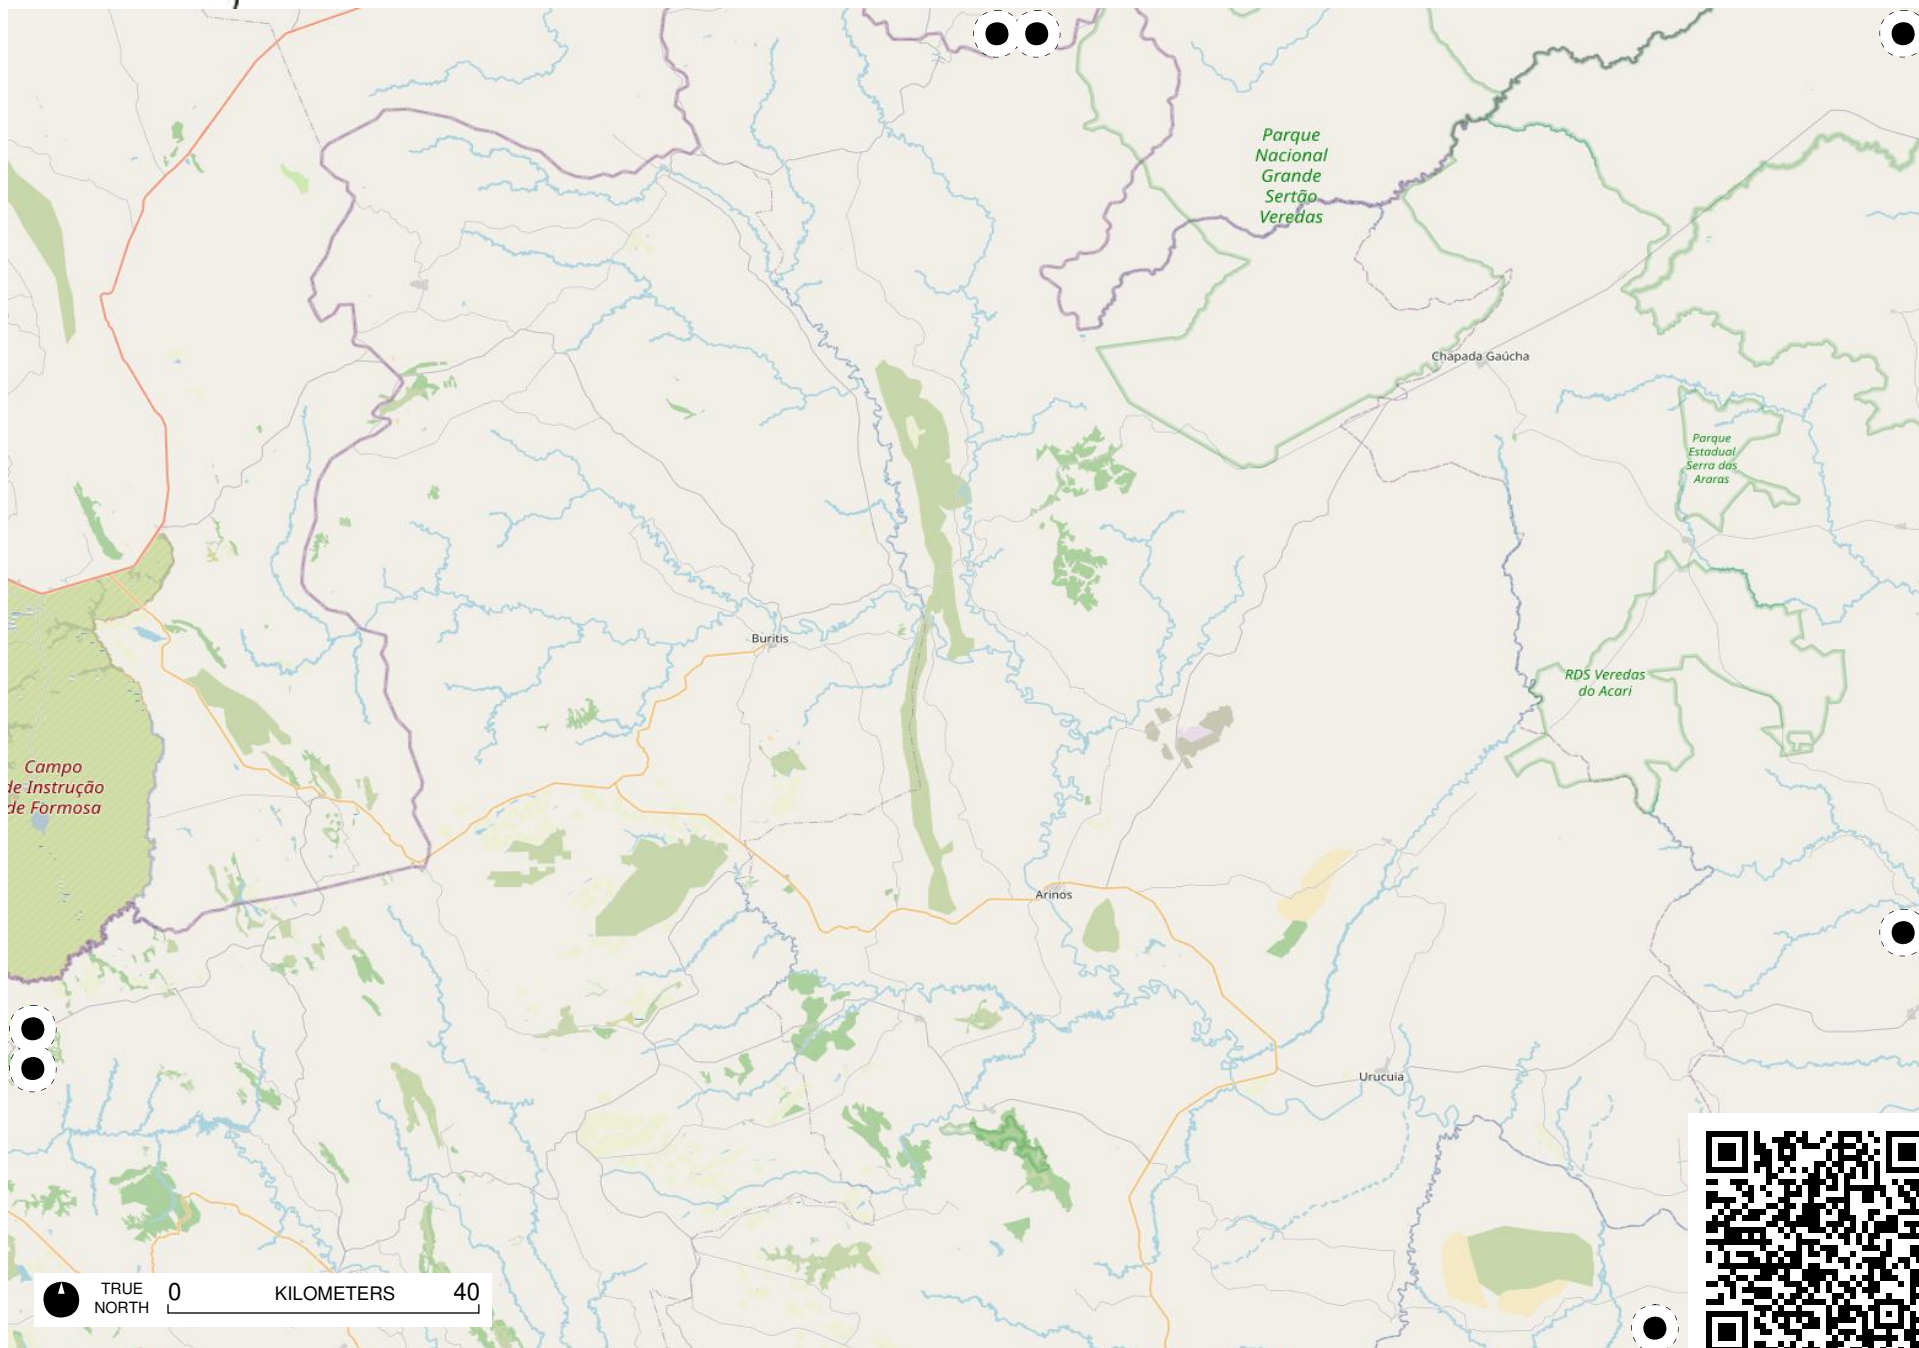

Terra Indígena  
Pimentel  
Barbosa

TRUE NORTH 0 KILOMETERS 40

Área da  
Cocha e Ciba

TRUE  
NORTH

0 KILOMETERS 40

TRUE NORTH 0 KILOMETERS 40

Vazante

TRUE NORTH 0 KILOMETERS 40

# Field Papers

Região Sudeste

<https://fieldpapers.org/atlas/5qey3j4w/14>

TRUE NORTH 0 KILOMETERS 40

# Field Papers

Região Sudeste

<https://fieldpapers.org/atlas/5qey3j4w/15>

TRUE NORTH 0 KILOMETERS 40

# Field Papers

Região Sudeste

<https://fieldpapers.org/atlas/5qey3j4w/16>

TRUE NORTH 0 KILOMETERS 40