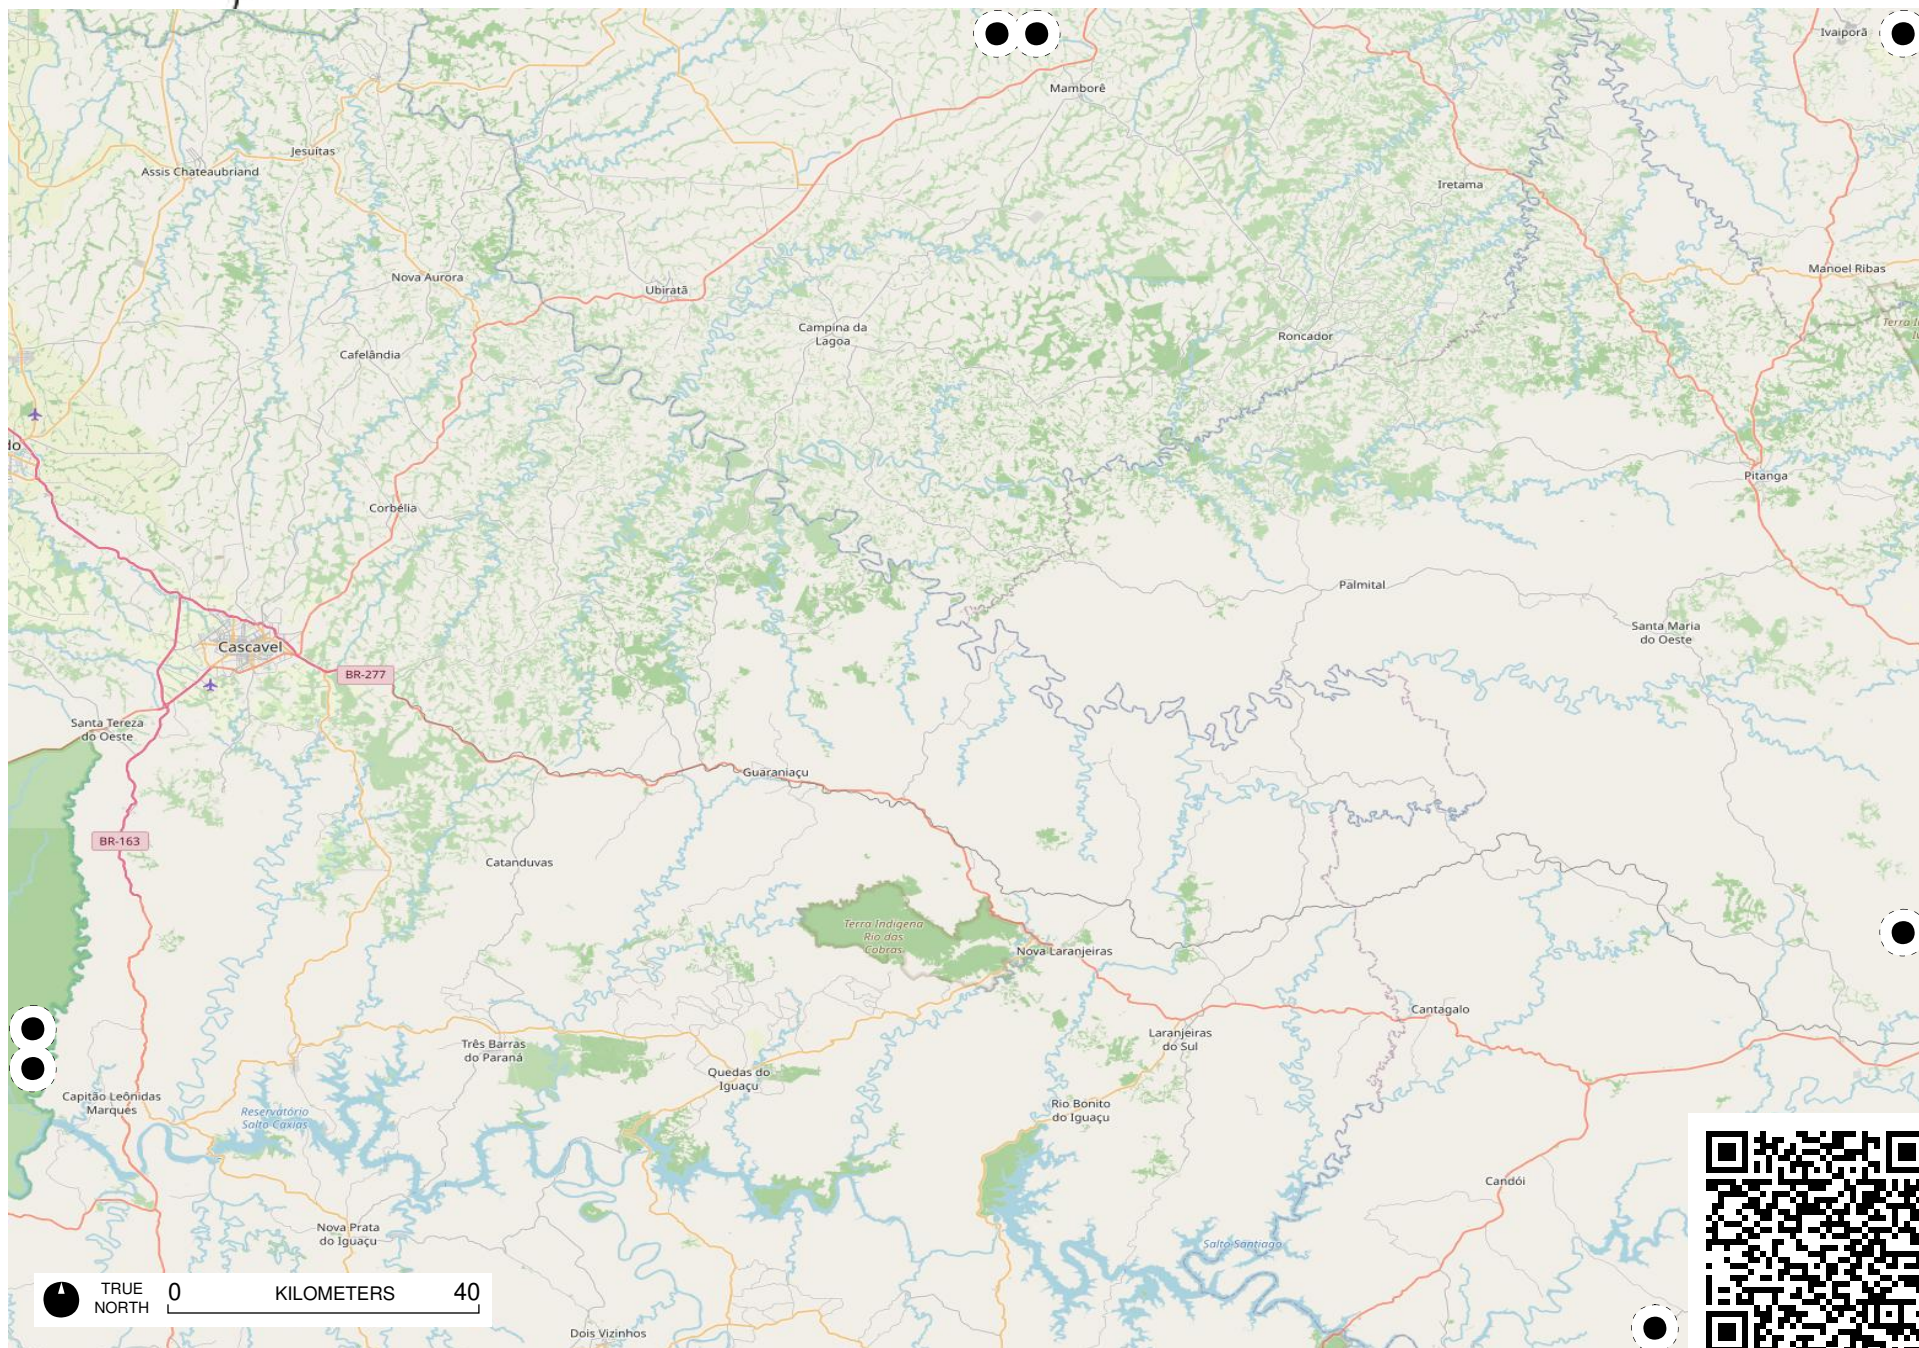

# Field Papers

Região Sudeste

<https://fieldpapers.org/atlasses/5qey3j4w/G7>

TRUE NORTH 0 KILOMETERS 40

# Field Papers

Região Sudeste

<https://fieldpapers.org/atlasses/5qey3j4w/H5>

TRUE NORTH 0 KILOMETERS 40

# Field Papers

Região Sudeste

<https://fieldpapers.org/atlas/5qey3j4w/15>

TRUE NORTH 0 KILOMETERS 40

# Field Papers

Região Sudeste

<https://fieldpapers.org/atlas/5qey3j4w/16>

TRUE NORTH 0 KILOMETERS 40