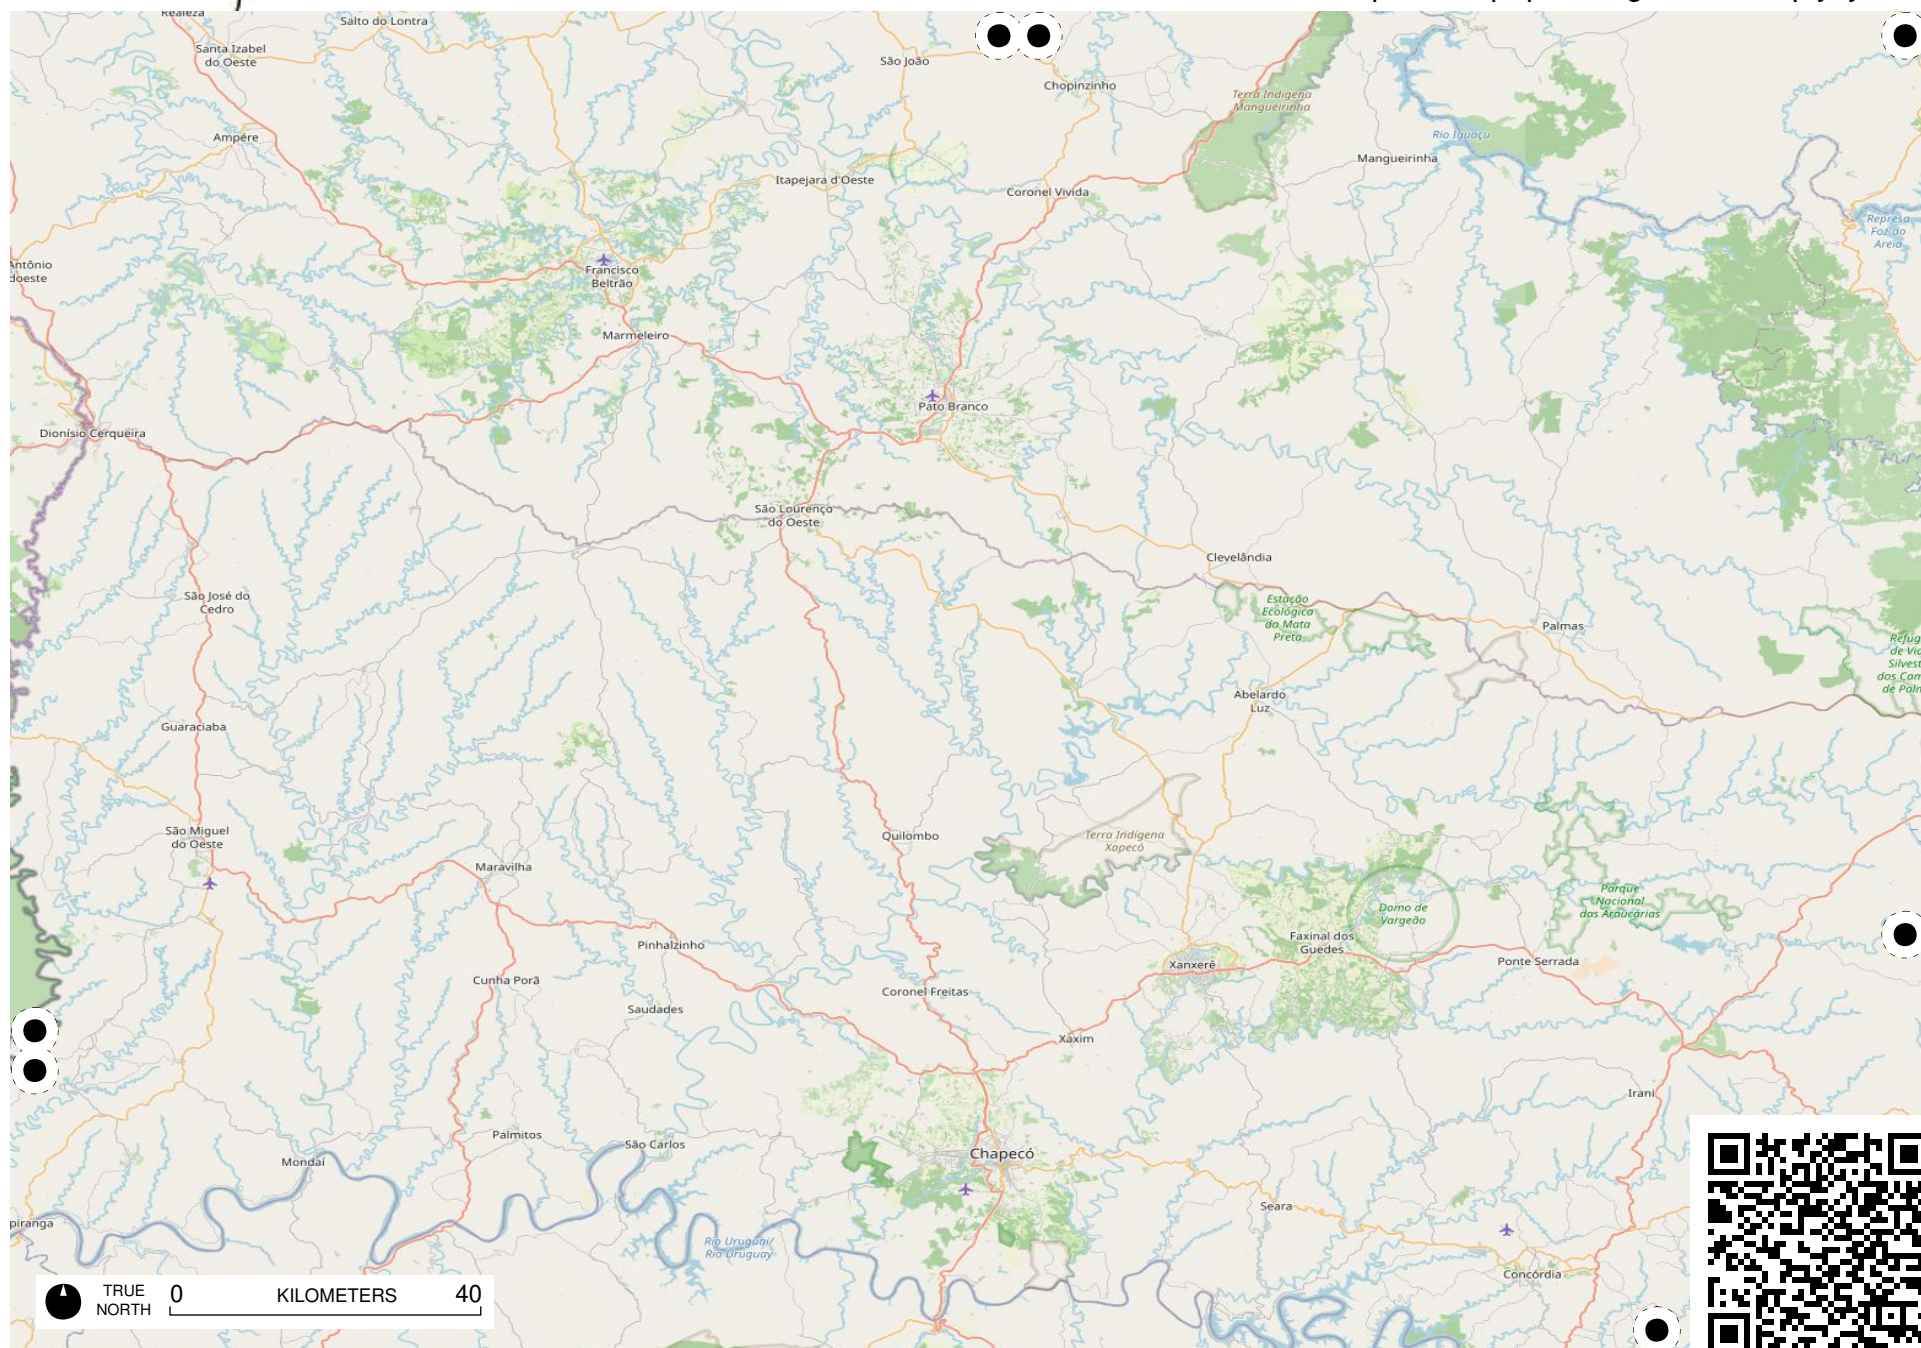

# Field Papers

Região Sudeste

<https://fieldpapers.org/atlasses/5qey3j4w/H7>

TRUE NORTH 0 KILOMETERS 40

# Field Papers

Região Sudeste

<https://fieldpapers.org/atlas/5qey3j4w/14>

TRUE NORTH 0 KILOMETERS 40

# Field Papers

Região Sudeste

<https://fieldpapers.org/atlas/5qey3j4w/15>

TRUE NORTH 0 KILOMETERS 40

# Field Papers

Região Sudeste

<https://fieldpapers.org/atlas/5qey3j4w/16>

TRUE NORTH 0 KILOMETERS 40