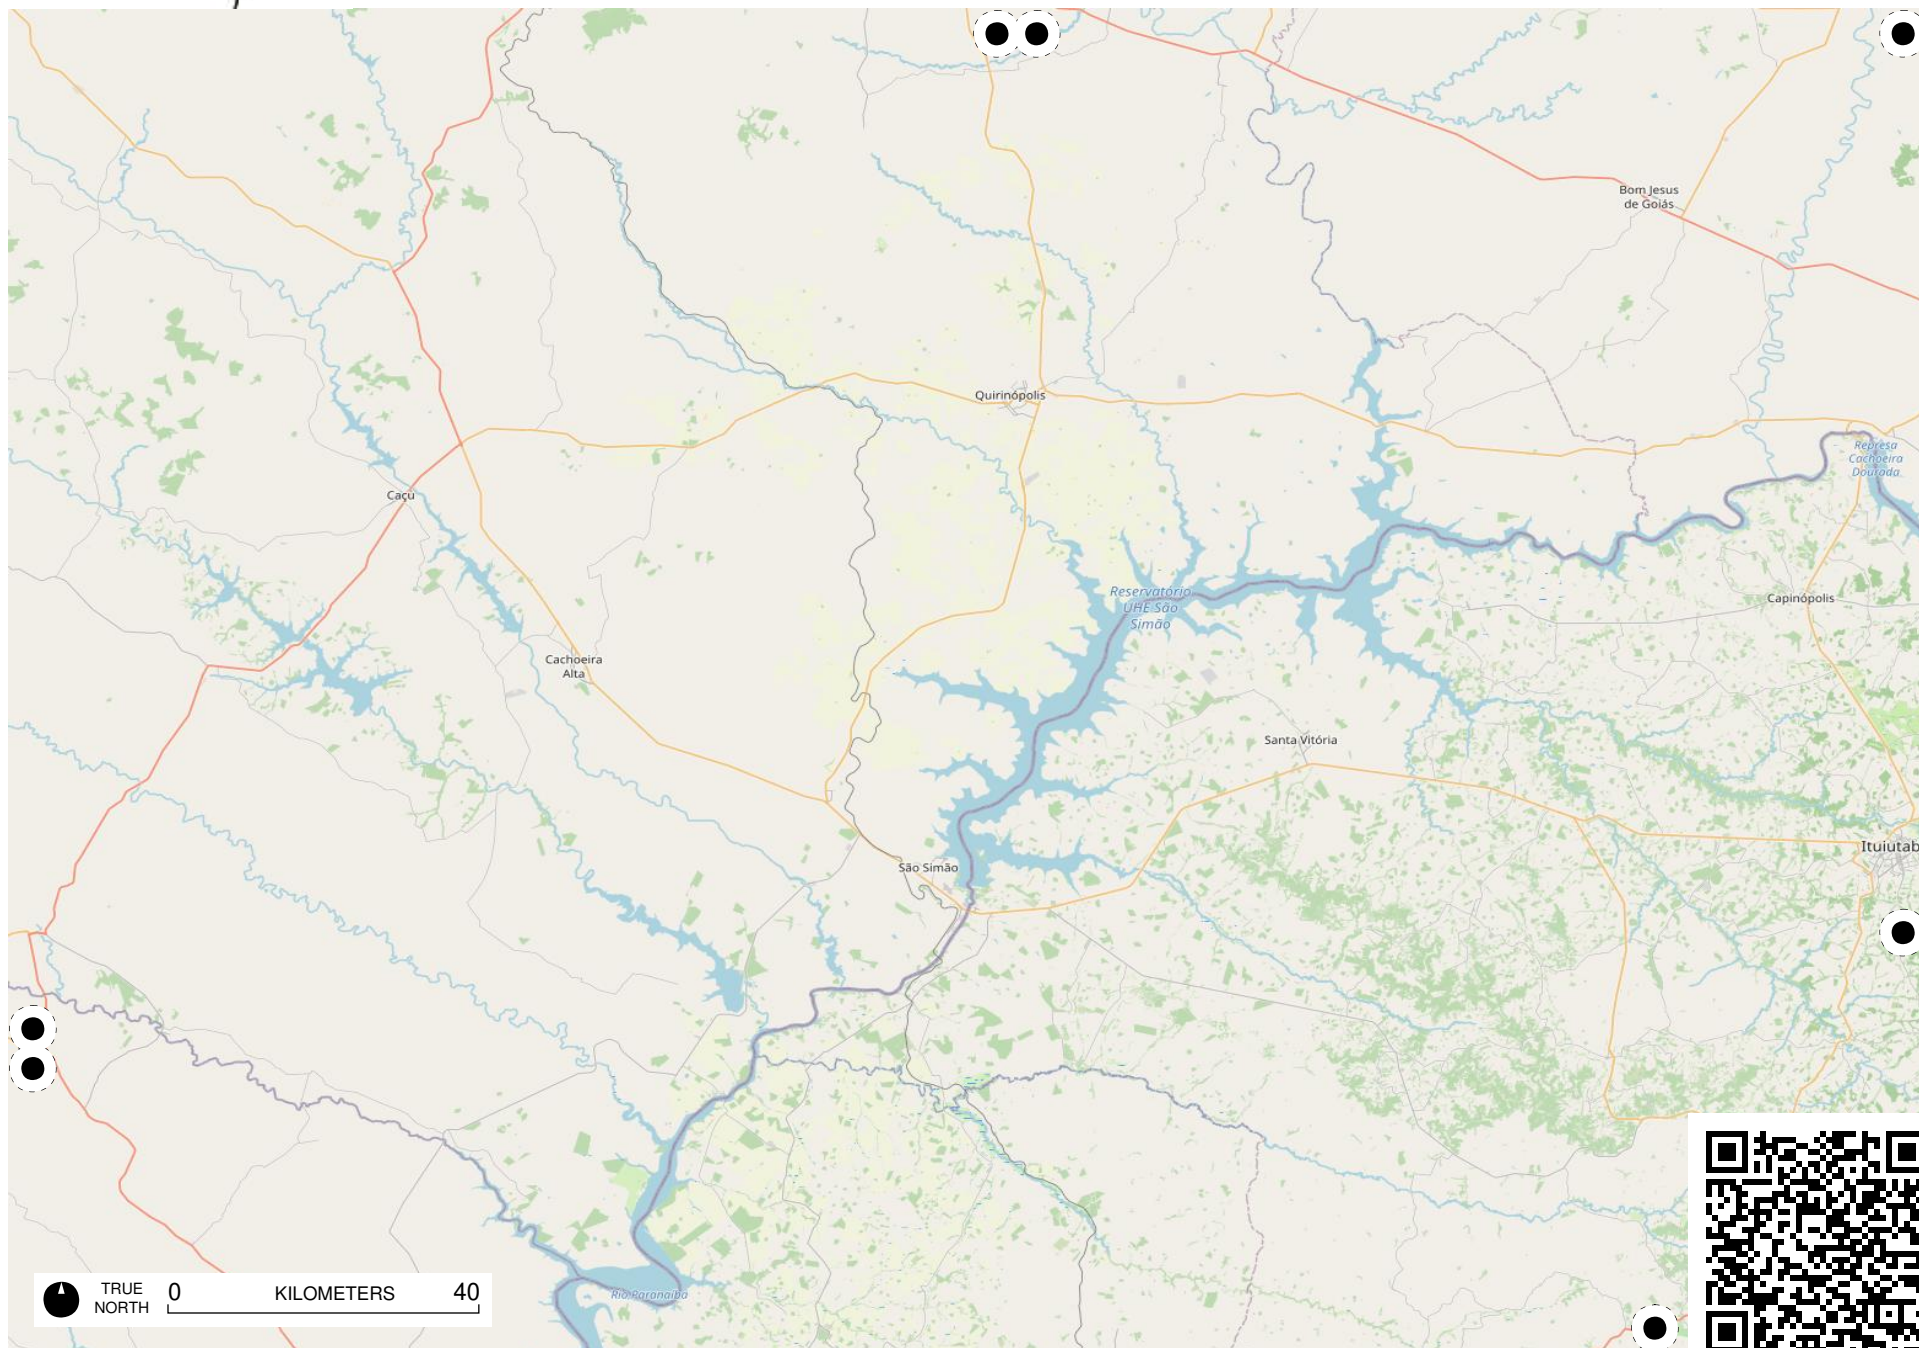

Terra Indígena  
Pimentel  
Barbosa

TRUE NORTH 0 KILOMETERS 40

Área da  
Cocha e Ciba

TRUE  
NORTH

0 KILOMETERS 40

TRUE NORTH 0 KILOMETERS 40

Vazante

TRUE NORTH 0 KILOMETERS 40

# Field Papers

Região Sudeste

<https://fieldpapers.org/atlas/5qey3j4w/14>

TRUE NORTH 0 KILOMETERS 40

# Field Papers

Região Sudeste

<https://fieldpapers.org/atlas/5qey3j4w/15>

TRUE NORTH 0 KILOMETERS 40

# Field Papers

Região Sudeste

<https://fieldpapers.org/atlas/5qey3j4w/16>

TRUE NORTH 0 KILOMETERS 40