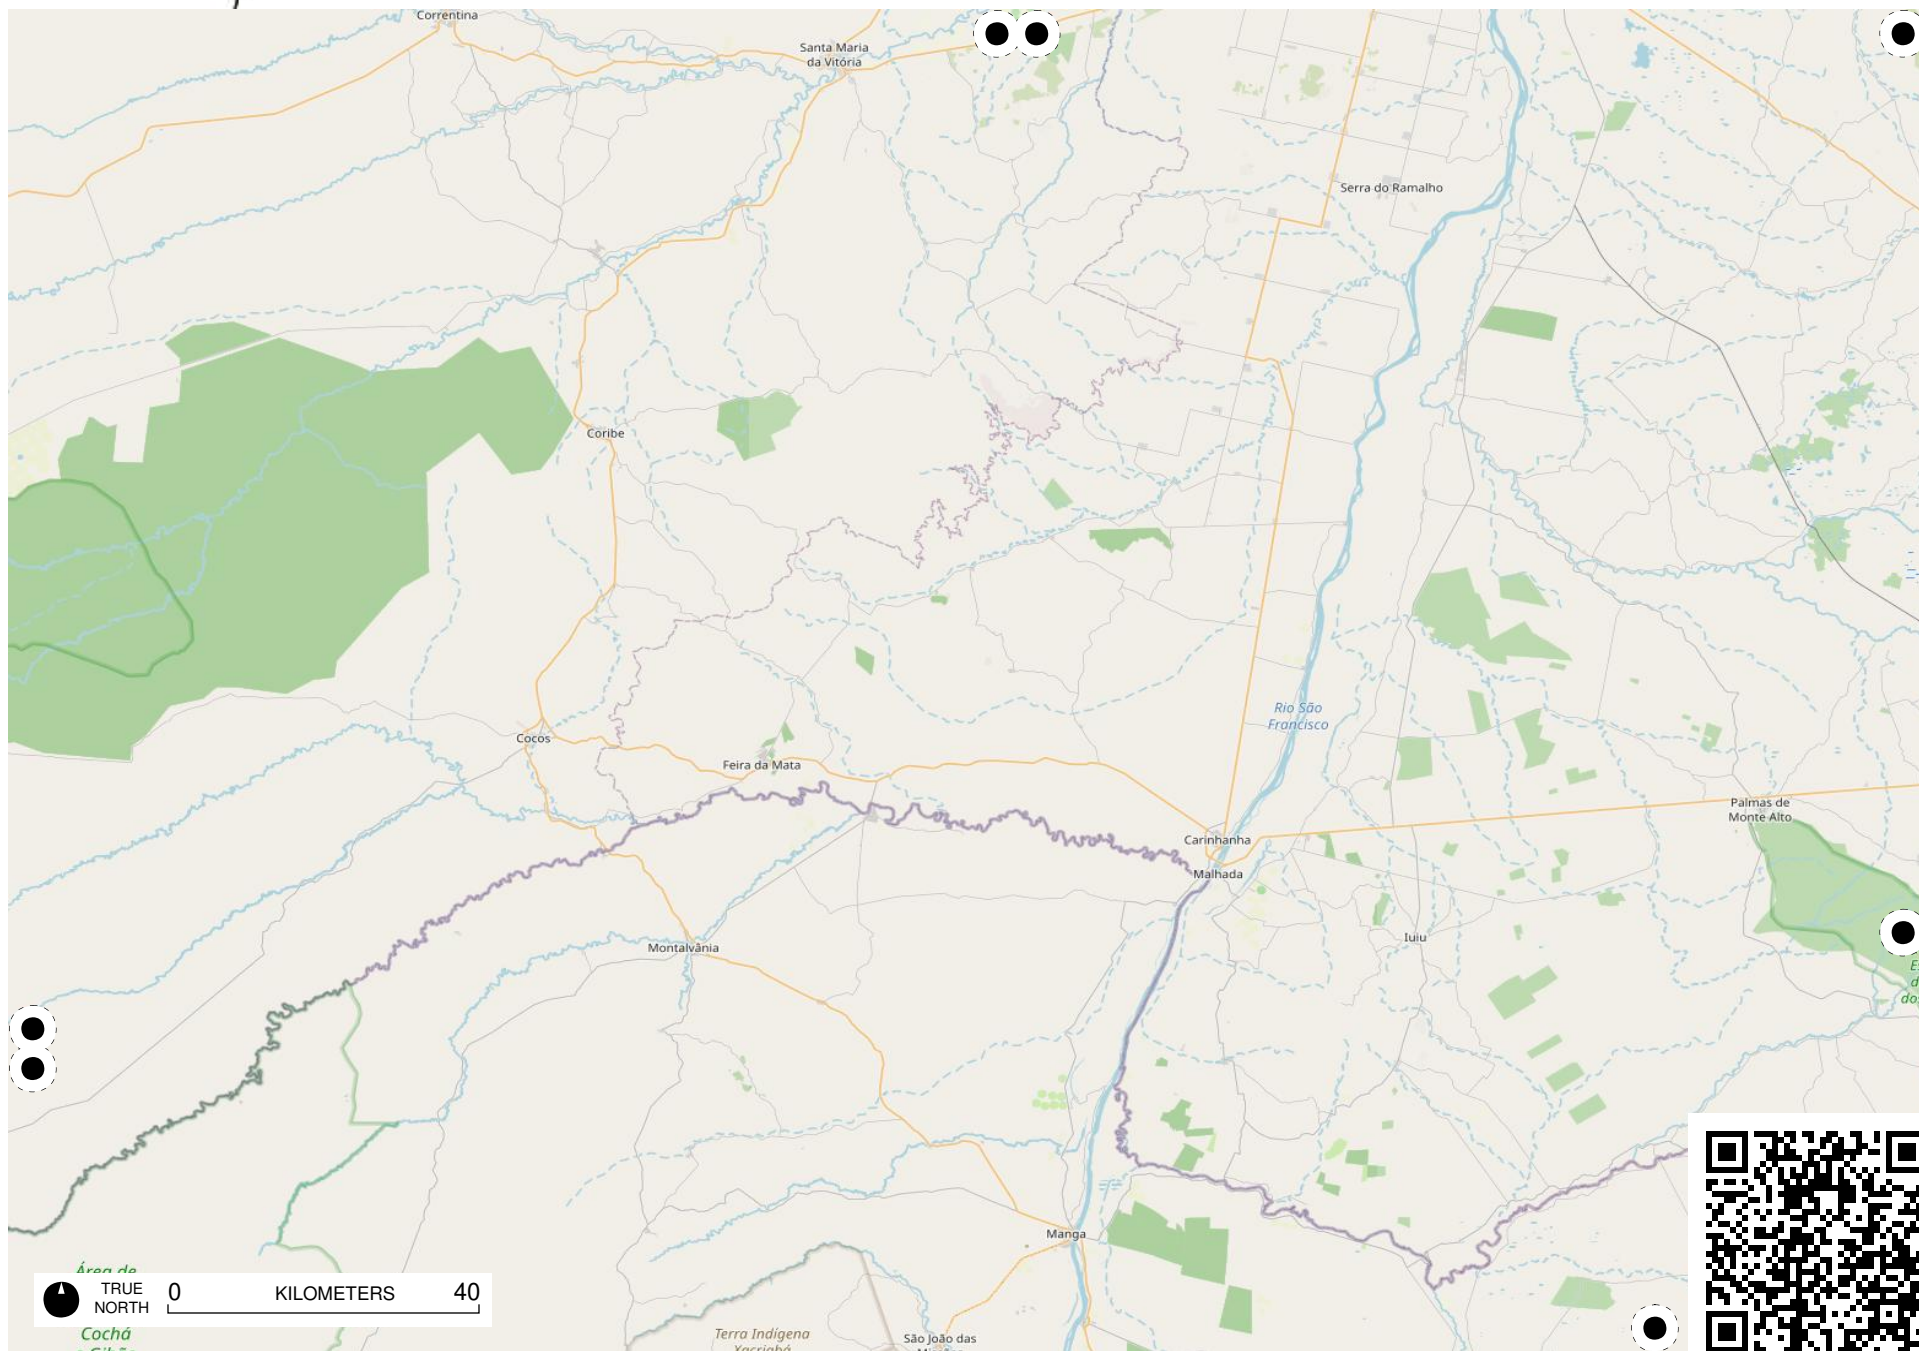

Terra Indígena  
Pimentel  
Barbosa

TRUE NORTH 0 KILOMETERS 40

Área da  
Cocha e Ciba

TRUE  
NORTH

0 KILOMETERS 40

TRUE NORTH 0 KILOMETERS 40

Vazante

TRUE NORTH 0 KILOMETERS 40

# Field Papers

Região Sudeste

<https://fieldpapers.org/atlas/5qey3j4w/14>

TRUE NORTH 0 KILOMETERS 40

# Field Papers

Região Sudeste

<https://fieldpapers.org/atlas/5qey3j4w/15>

TRUE NORTH 0 KILOMETERS 40

# Field Papers

Região Sudeste

<https://fieldpapers.org/atlas/5qey3j4w/16>

TRUE NORTH 0 KILOMETERS 40