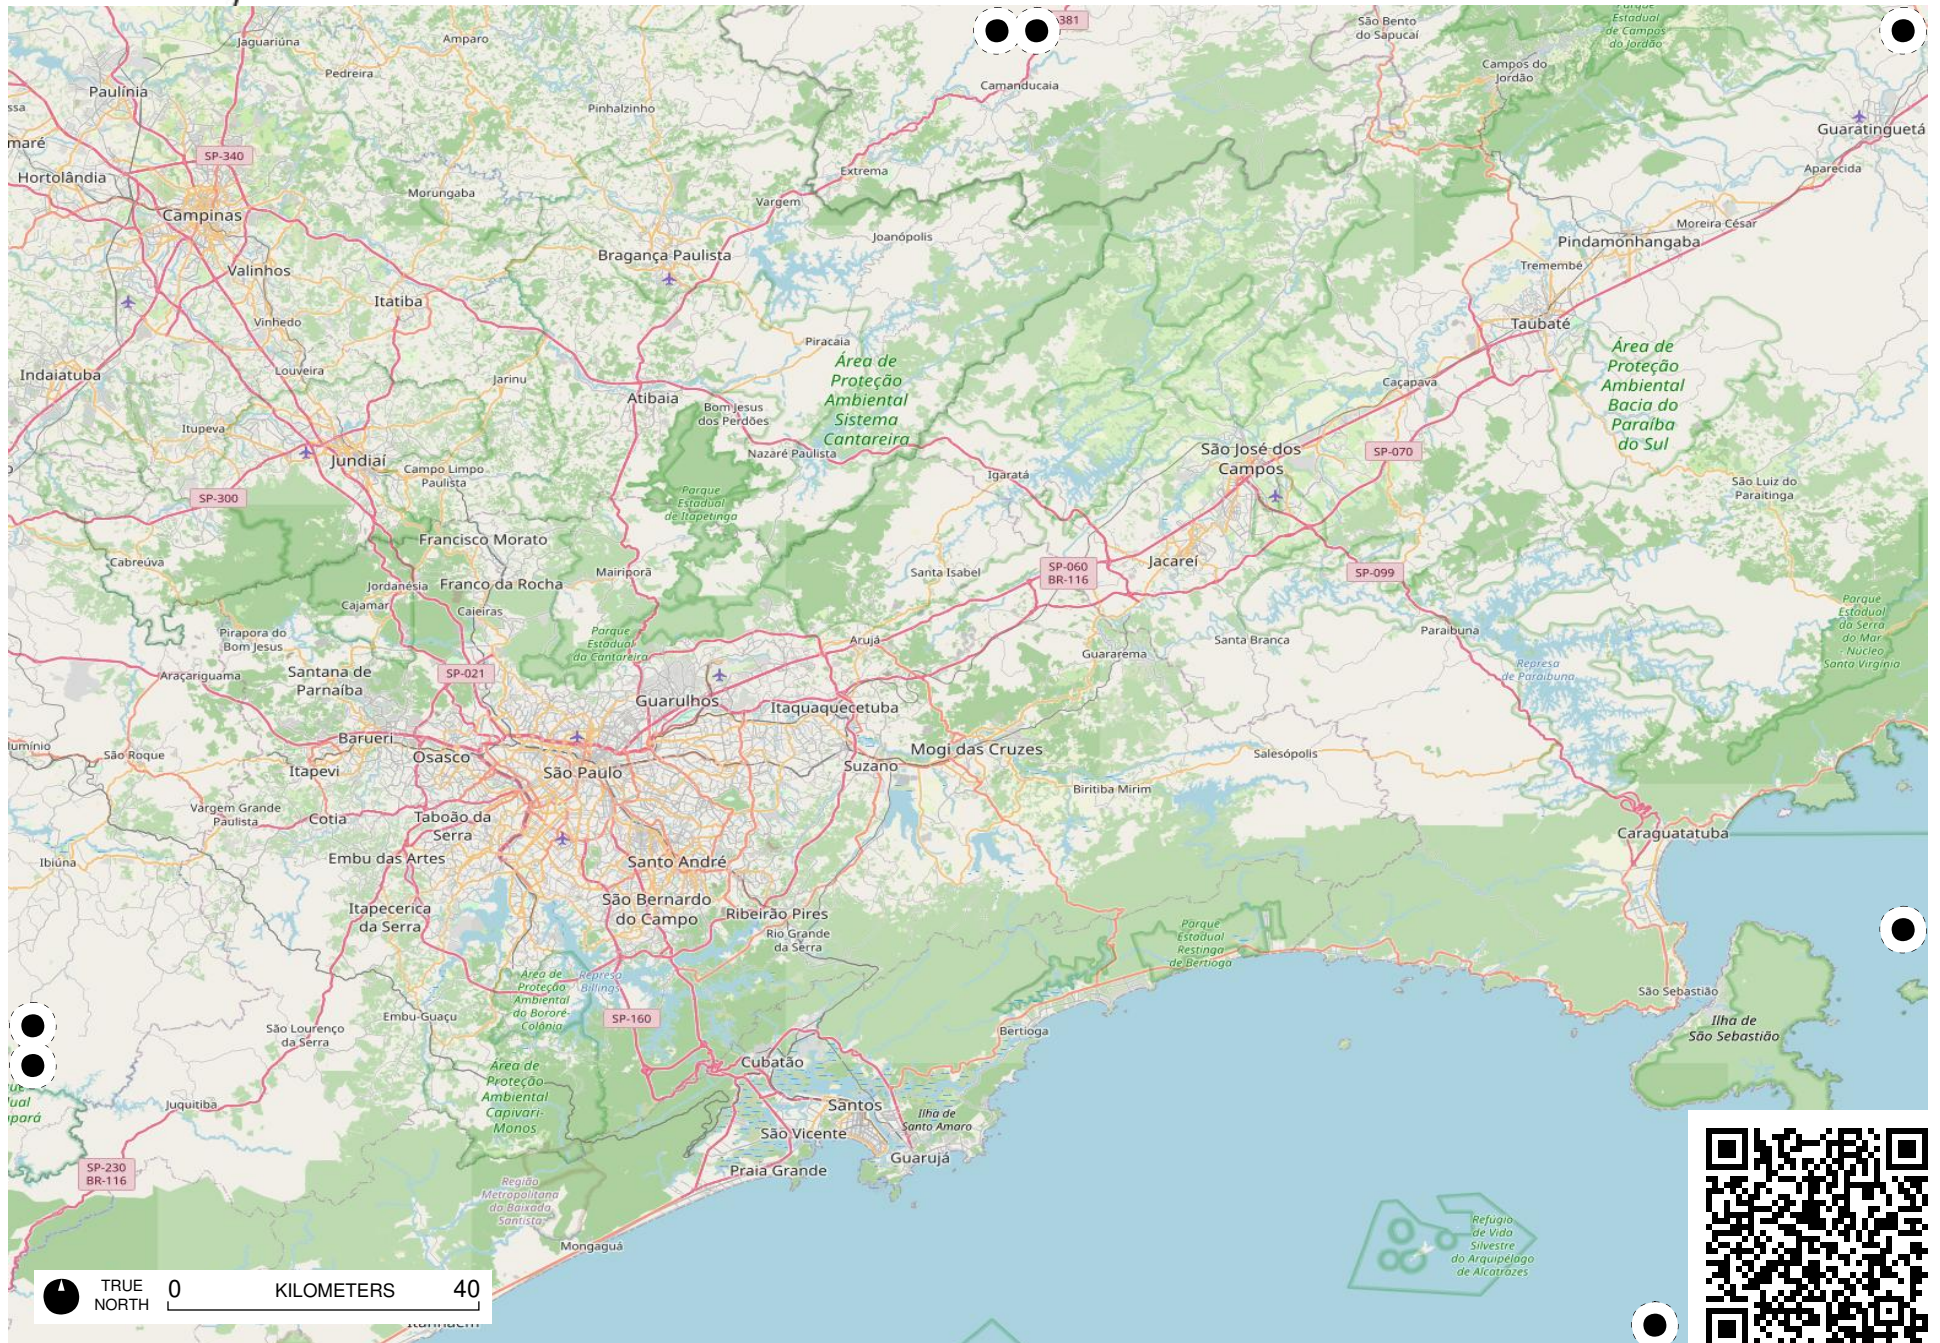

# Field Papers

Região Sudeste

<https://fieldpapers.org/atlasses/5qey3j4w/F7>

# Field Papers

Região Sudeste

<https://fieldpapers.org/atlasses/5qey3j4w/G7>

TRUE NORTH 0 KILOMETERS 40

# Field Papers

Região Sudeste

<https://fieldpapers.org/atlasses/5qey3j4w/H5>

TRUE NORTH 0 KILOMETERS 40