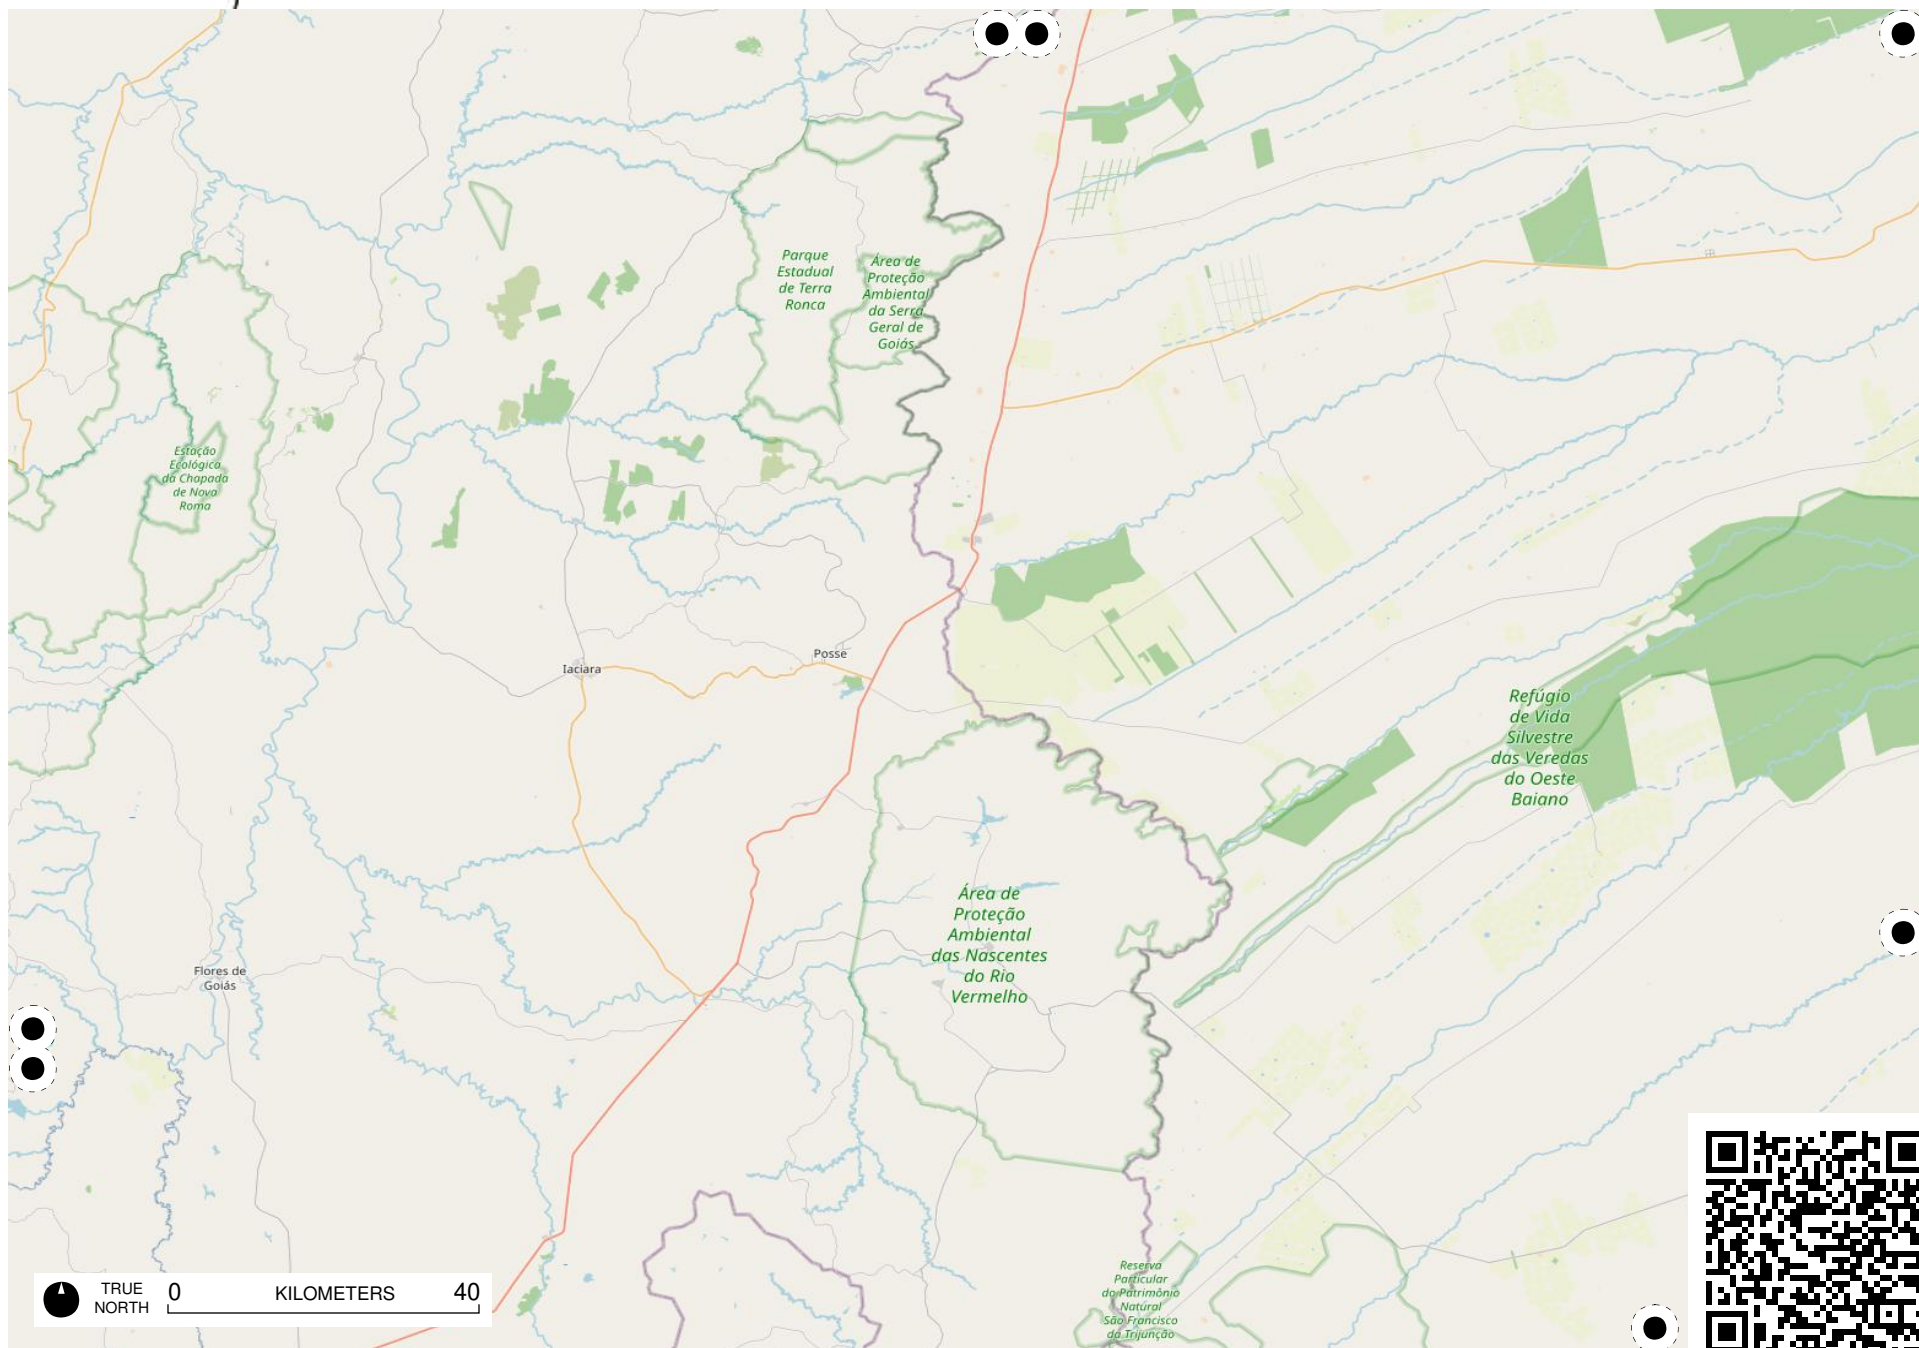

Terra Indígena  
Pimentel  
Barbosa

TRUE NORTH 0 KILOMETERS 40

Área da  
Cocha e Ciba

TRUE  
NORTH

0 KILOMETERS 40

TRUE NORTH 0 KILOMETERS 40

Vazante

TRUE NORTH 0 KILOMETERS 40

# Field Papers

Região Sudeste

<https://fieldpapers.org/atlas/5qey3j4w/14>

TRUE NORTH 0 KILOMETERS 40

# Field Papers

Região Sudeste

<https://fieldpapers.org/atlas/5qey3j4w/15>

TRUE NORTH 0 KILOMETERS 40

# Field Papers

Região Sudeste

<https://fieldpapers.org/atlas/5qey3j4w/16>

TRUE NORTH 0 KILOMETERS 40