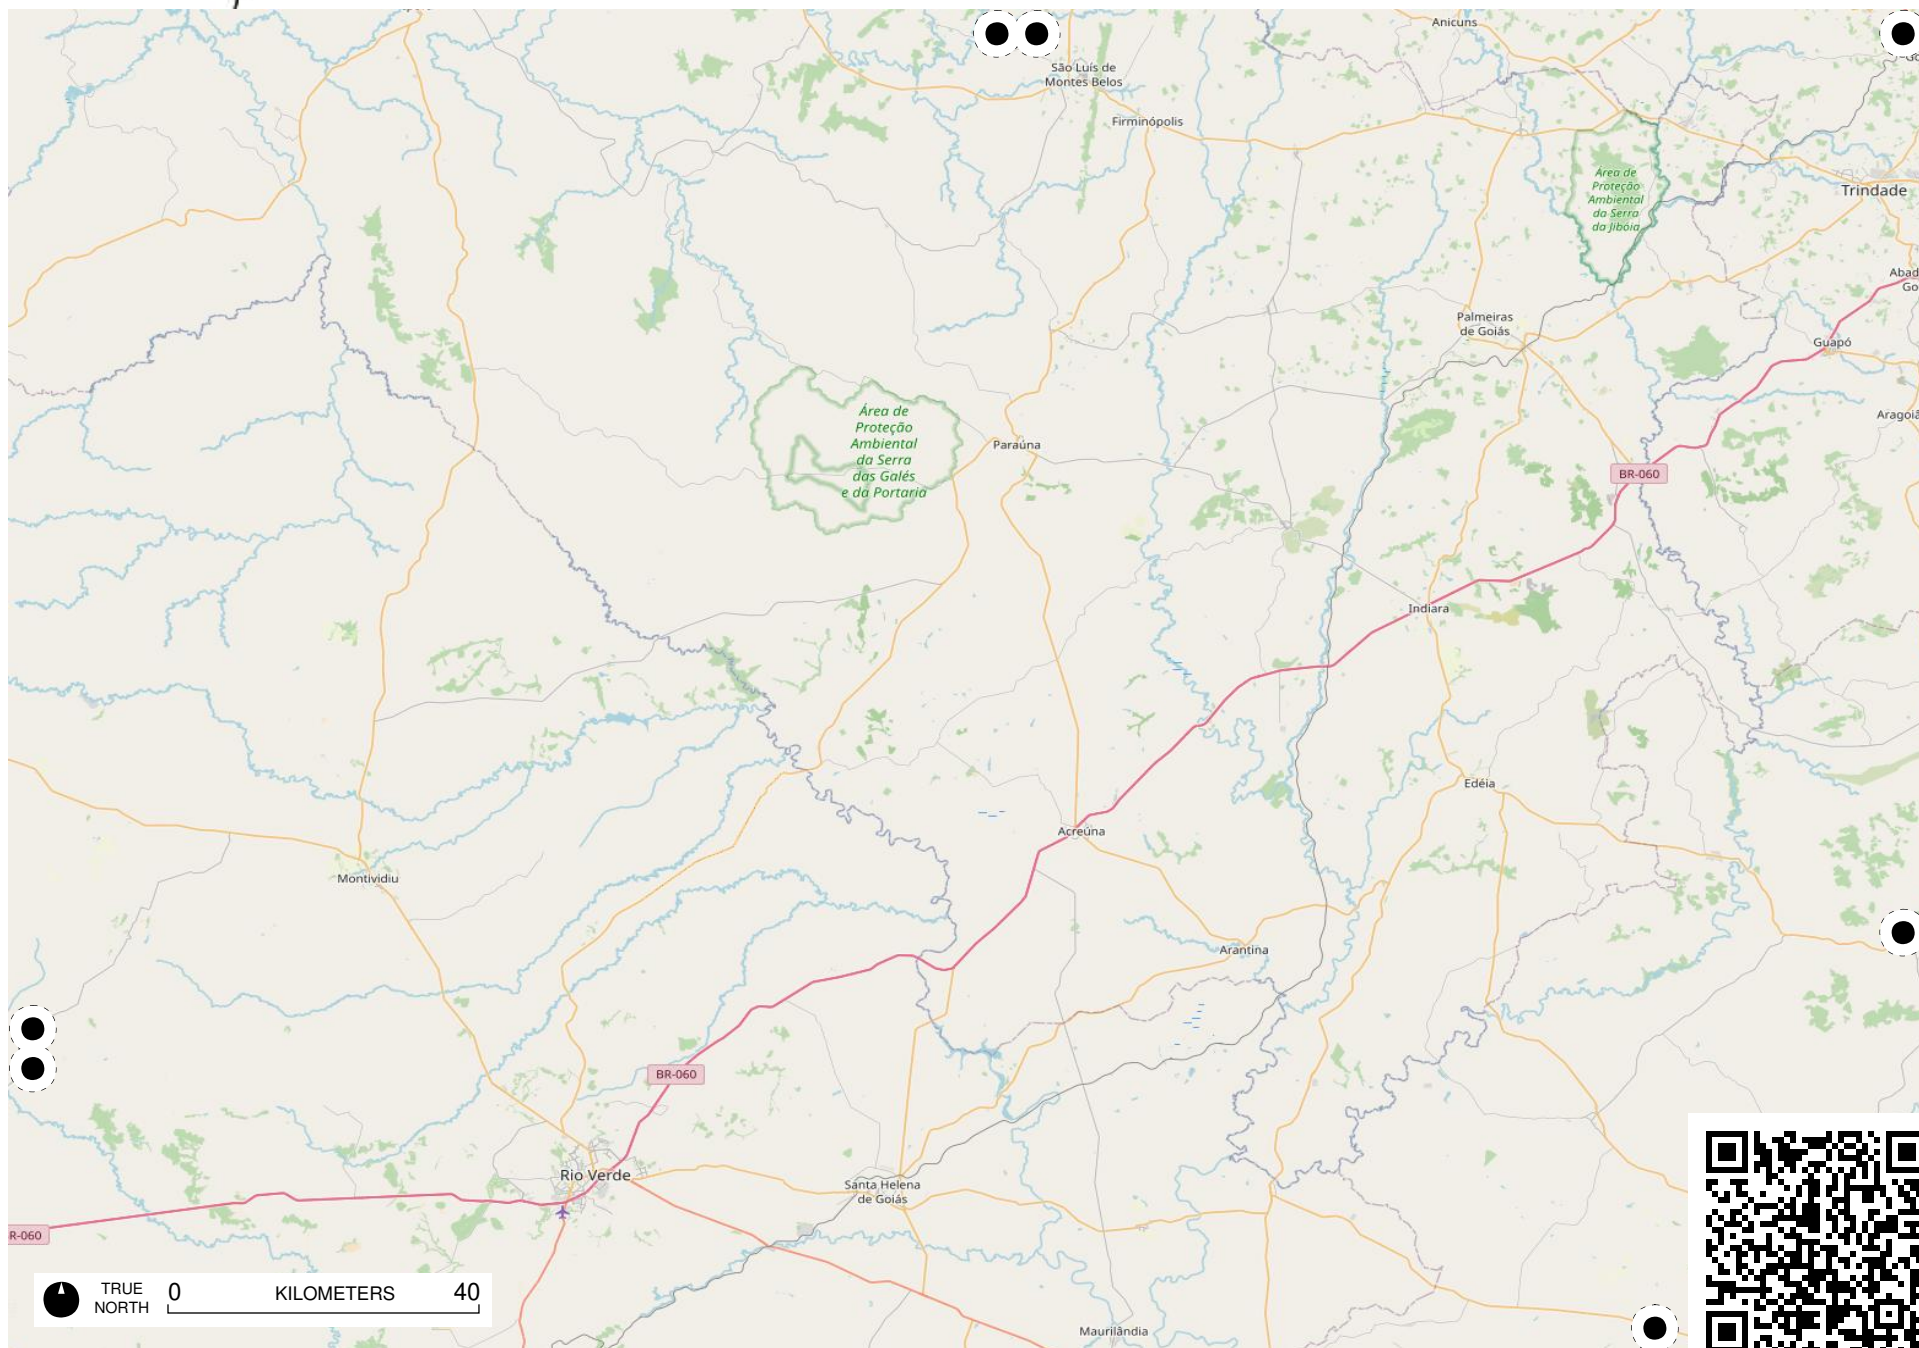

Terra Indígena  
Pimentel  
Barbosa

TRUE NORTH 0 KILOMETERS 40

Área da  
Cocha e Ciba

TRUE  
NORTH

0 KILOMETERS 40

TRUE NORTH 0 KILOMETERS 40

Vazante

TRUE NORTH 0 KILOMETERS 40

# Field Papers

Região Sudeste

<https://fieldpapers.org/atlas/5qey3j4w/14>

TRUE NORTH 0 KILOMETERS 40

# Field Papers

Região Sudeste

<https://fieldpapers.org/atlas/5qey3j4w/15>

TRUE NORTH 0 KILOMETERS 40

# Field Papers

Região Sudeste

<https://fieldpapers.org/atlas/5qey3j4w/16>

TRUE NORTH 0 KILOMETERS 40