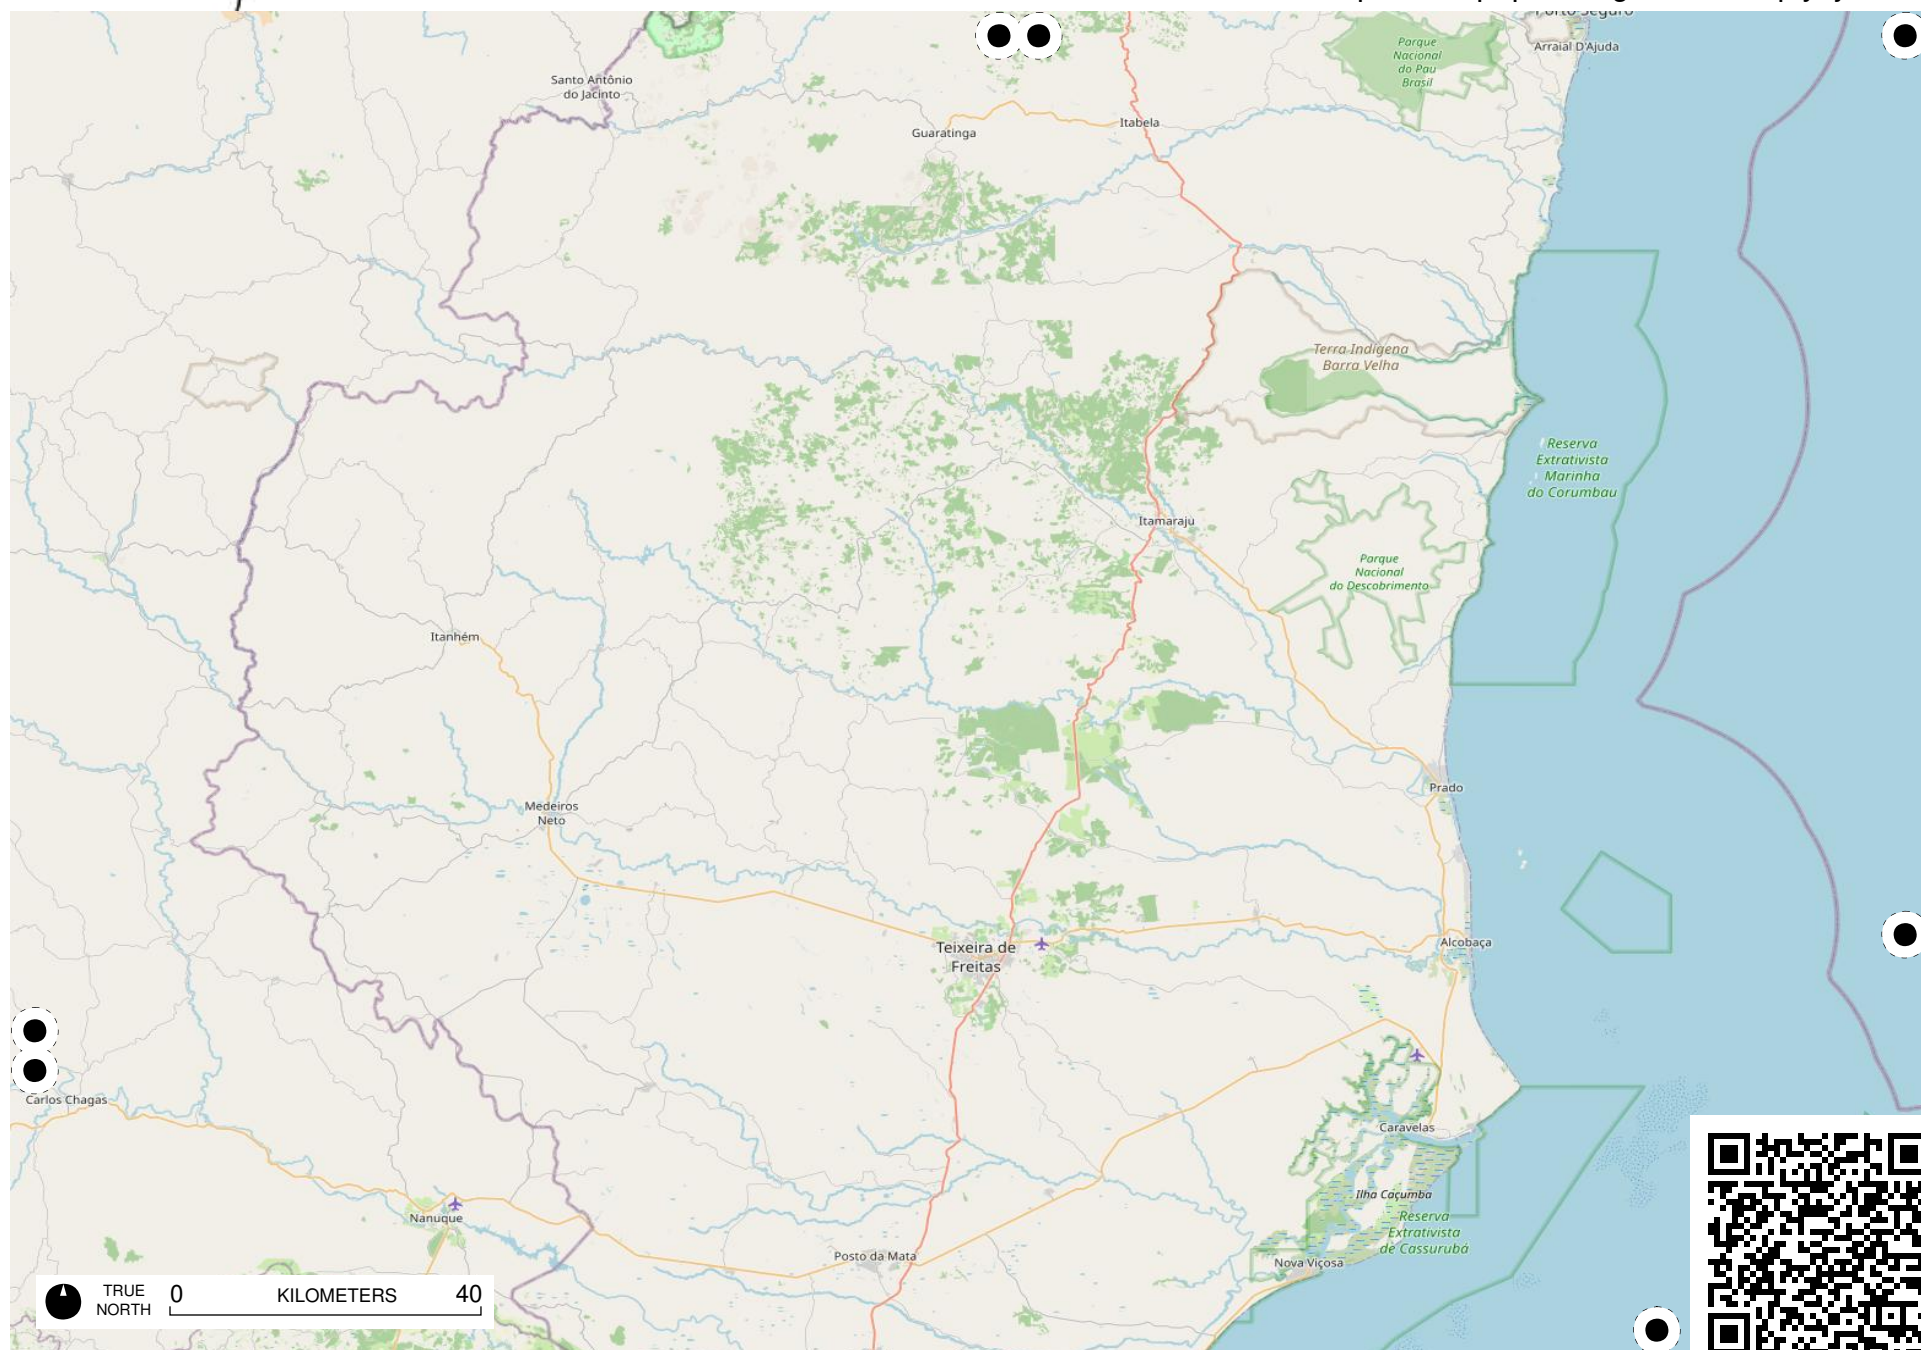

Terra Indígena  
Pimentel  
Barbosa

TRUE NORTH 0 KILOMETERS 40

Área da  
Cocha e Ciba

TRUE  
NORTH

0 KILOMETERS 40

TRUE NORTH 0 KILOMETERS 40

Vazante

TRUE NORTH 0 KILOMETERS 40

# Field Papers

Região Sudeste

<https://fieldpapers.org/atlas/5qey3j4w/14>

TRUE NORTH 0 KILOMETERS 40

# Field Papers

Região Sudeste

<https://fieldpapers.org/atlas/5qey3j4w/15>

TRUE NORTH 0 KILOMETERS 40

# Field Papers

Região Sudeste

<https://fieldpapers.org/atlas/5qey3j4w/16>

TRUE NORTH 0 KILOMETERS 40