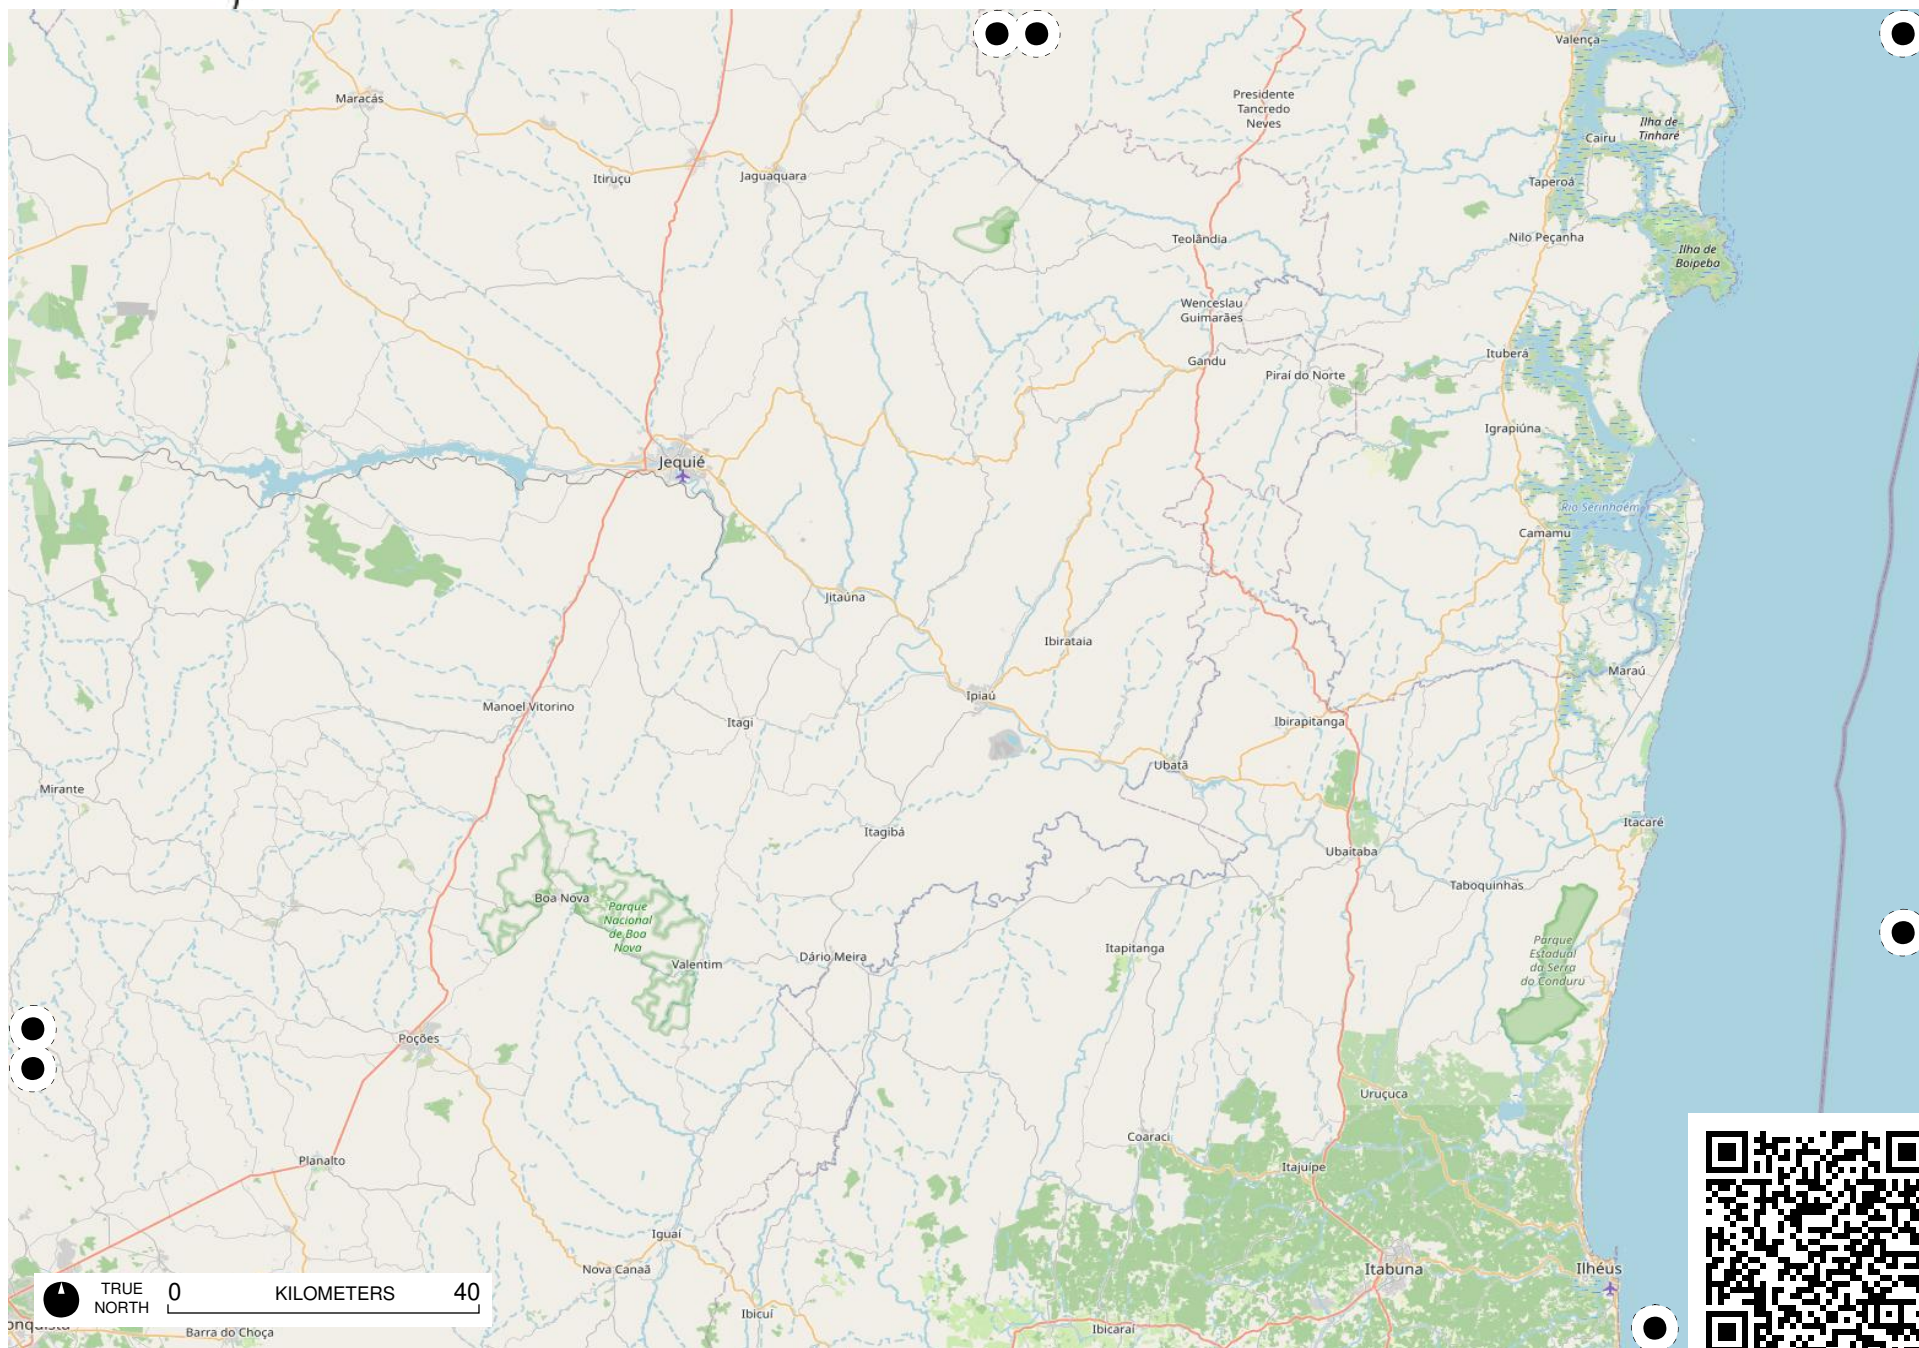

Terra Indígena  
Pimentel  
Barbosa

TRUE NORTH 0 KILOMETERS 40

Área da  
Cocha e Ciba

TRUE  
NORTH

0 KILOMETERS 40

TRUE NORTH 0 KILOMETERS 40

Vazante

TRUE NORTH 0 KILOMETERS 40

# Field Papers

Região Sudeste

<https://fieldpapers.org/atlas/5qey3j4w/14>

TRUE NORTH 0 KILOMETERS 40

# Field Papers

Região Sudeste

<https://fieldpapers.org/atlas/5qey3j4w/15>

TRUE NORTH 0 KILOMETERS 40

# Field Papers

Região Sudeste

<https://fieldpapers.org/atlas/5qey3j4w/16>

TRUE NORTH 0 KILOMETERS 40