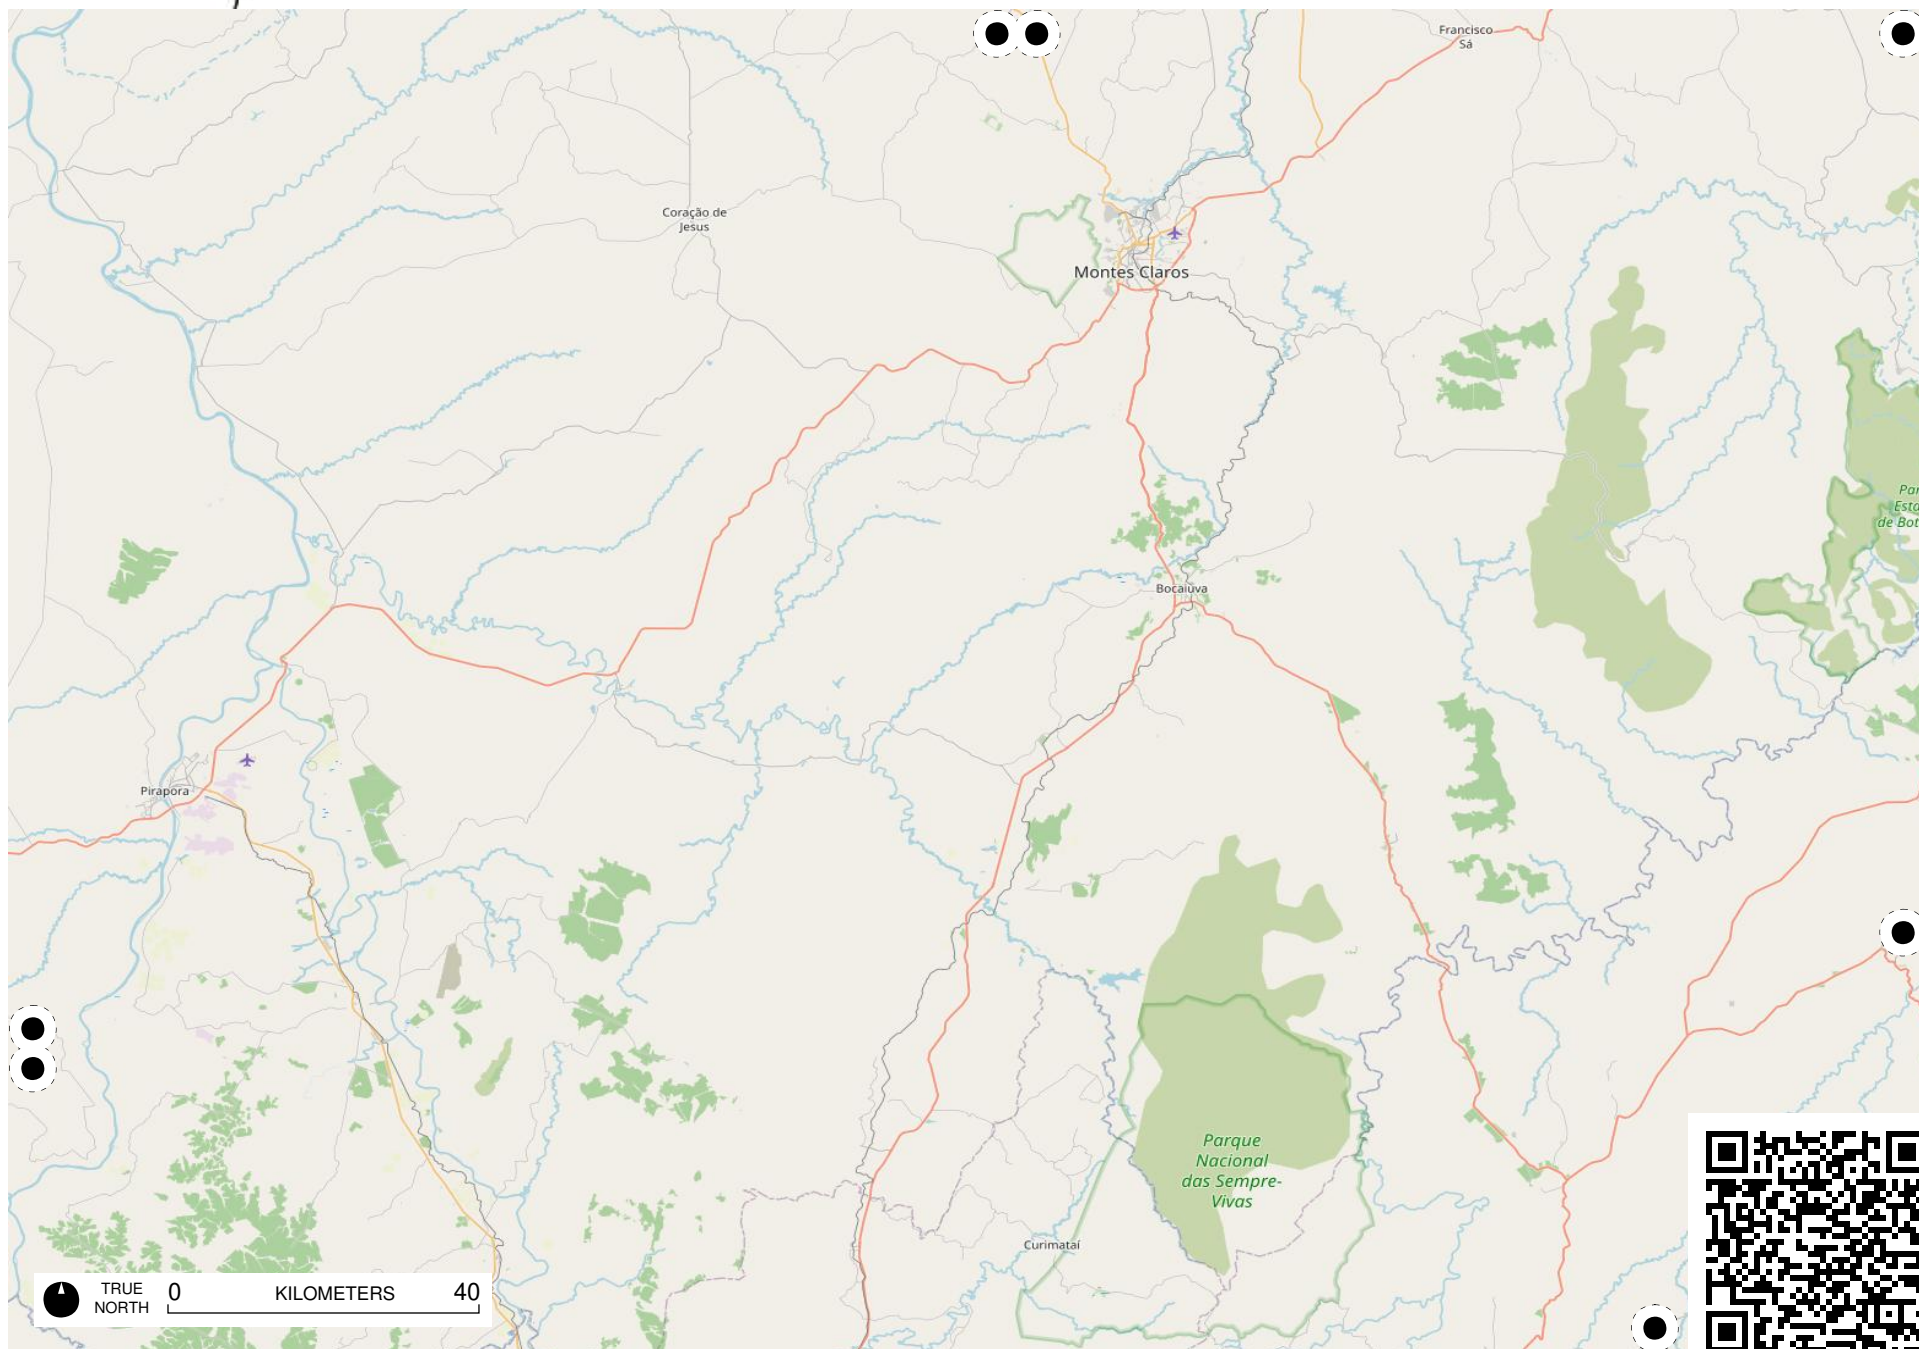

Terra Indígena  
Pimentel  
Barbosa

TRUE NORTH 0 KILOMETERS 40

Área da  
Cocha e Ciba

TRUE  
NORTH

0 KILOMETERS 40

TRUE NORTH 0 KILOMETERS 40

Vazante

TRUE NORTH 0 KILOMETERS 40

# Field Papers

Região Sudeste

<https://fieldpapers.org/atlas/5qey3j4w/14>

TRUE NORTH 0 KILOMETERS 40

# Field Papers

Região Sudeste

<https://fieldpapers.org/atlas/5qey3j4w/15>

TRUE NORTH 0 KILOMETERS 40

# Field Papers

Região Sudeste

<https://fieldpapers.org/atlas/5qey3j4w/16>

TRUE NORTH 0 KILOMETERS 40