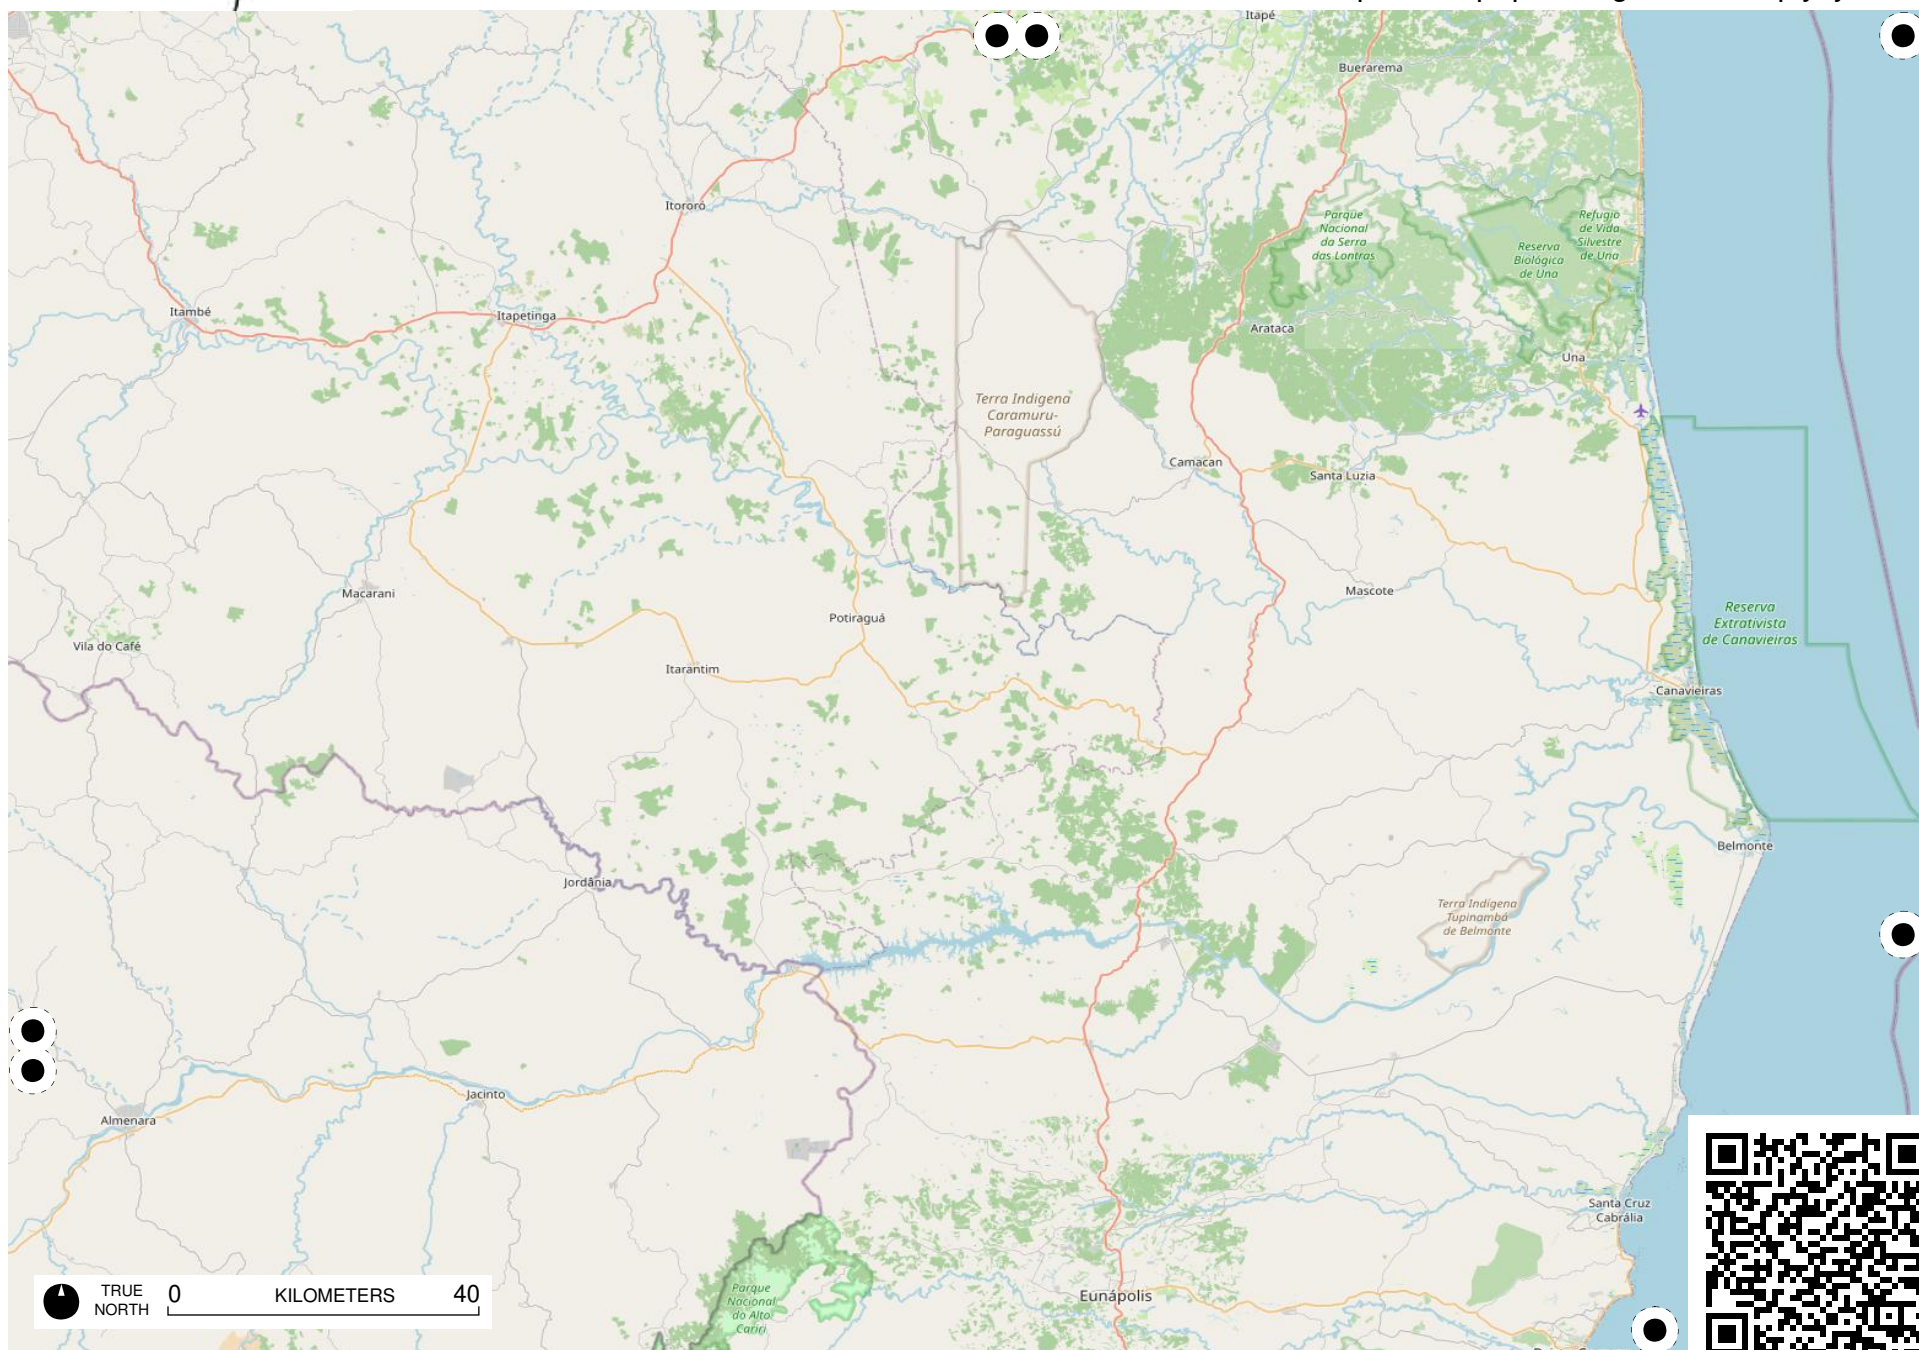

Terra Indígena  
Pimentel  
Barbosa

TRUE NORTH 0 KILOMETERS 40

Área da  
Cocha e Ciba

TRUE  
NORTH

0 KILOMETERS 40

TRUE NORTH 0 KILOMETERS 40

Vazante

TRUE NORTH 0 KILOMETERS 40

# Field Papers

Região Sudeste

<https://fieldpapers.org/atlas/5qey3j4w/14>

TRUE NORTH 0 KILOMETERS 40

# Field Papers

Região Sudeste

<https://fieldpapers.org/atlas/5qey3j4w/15>

TRUE NORTH 0 KILOMETERS 40

# Field Papers

Região Sudeste

<https://fieldpapers.org/atlas/5qey3j4w/16>

TRUE NORTH 0 KILOMETERS 40