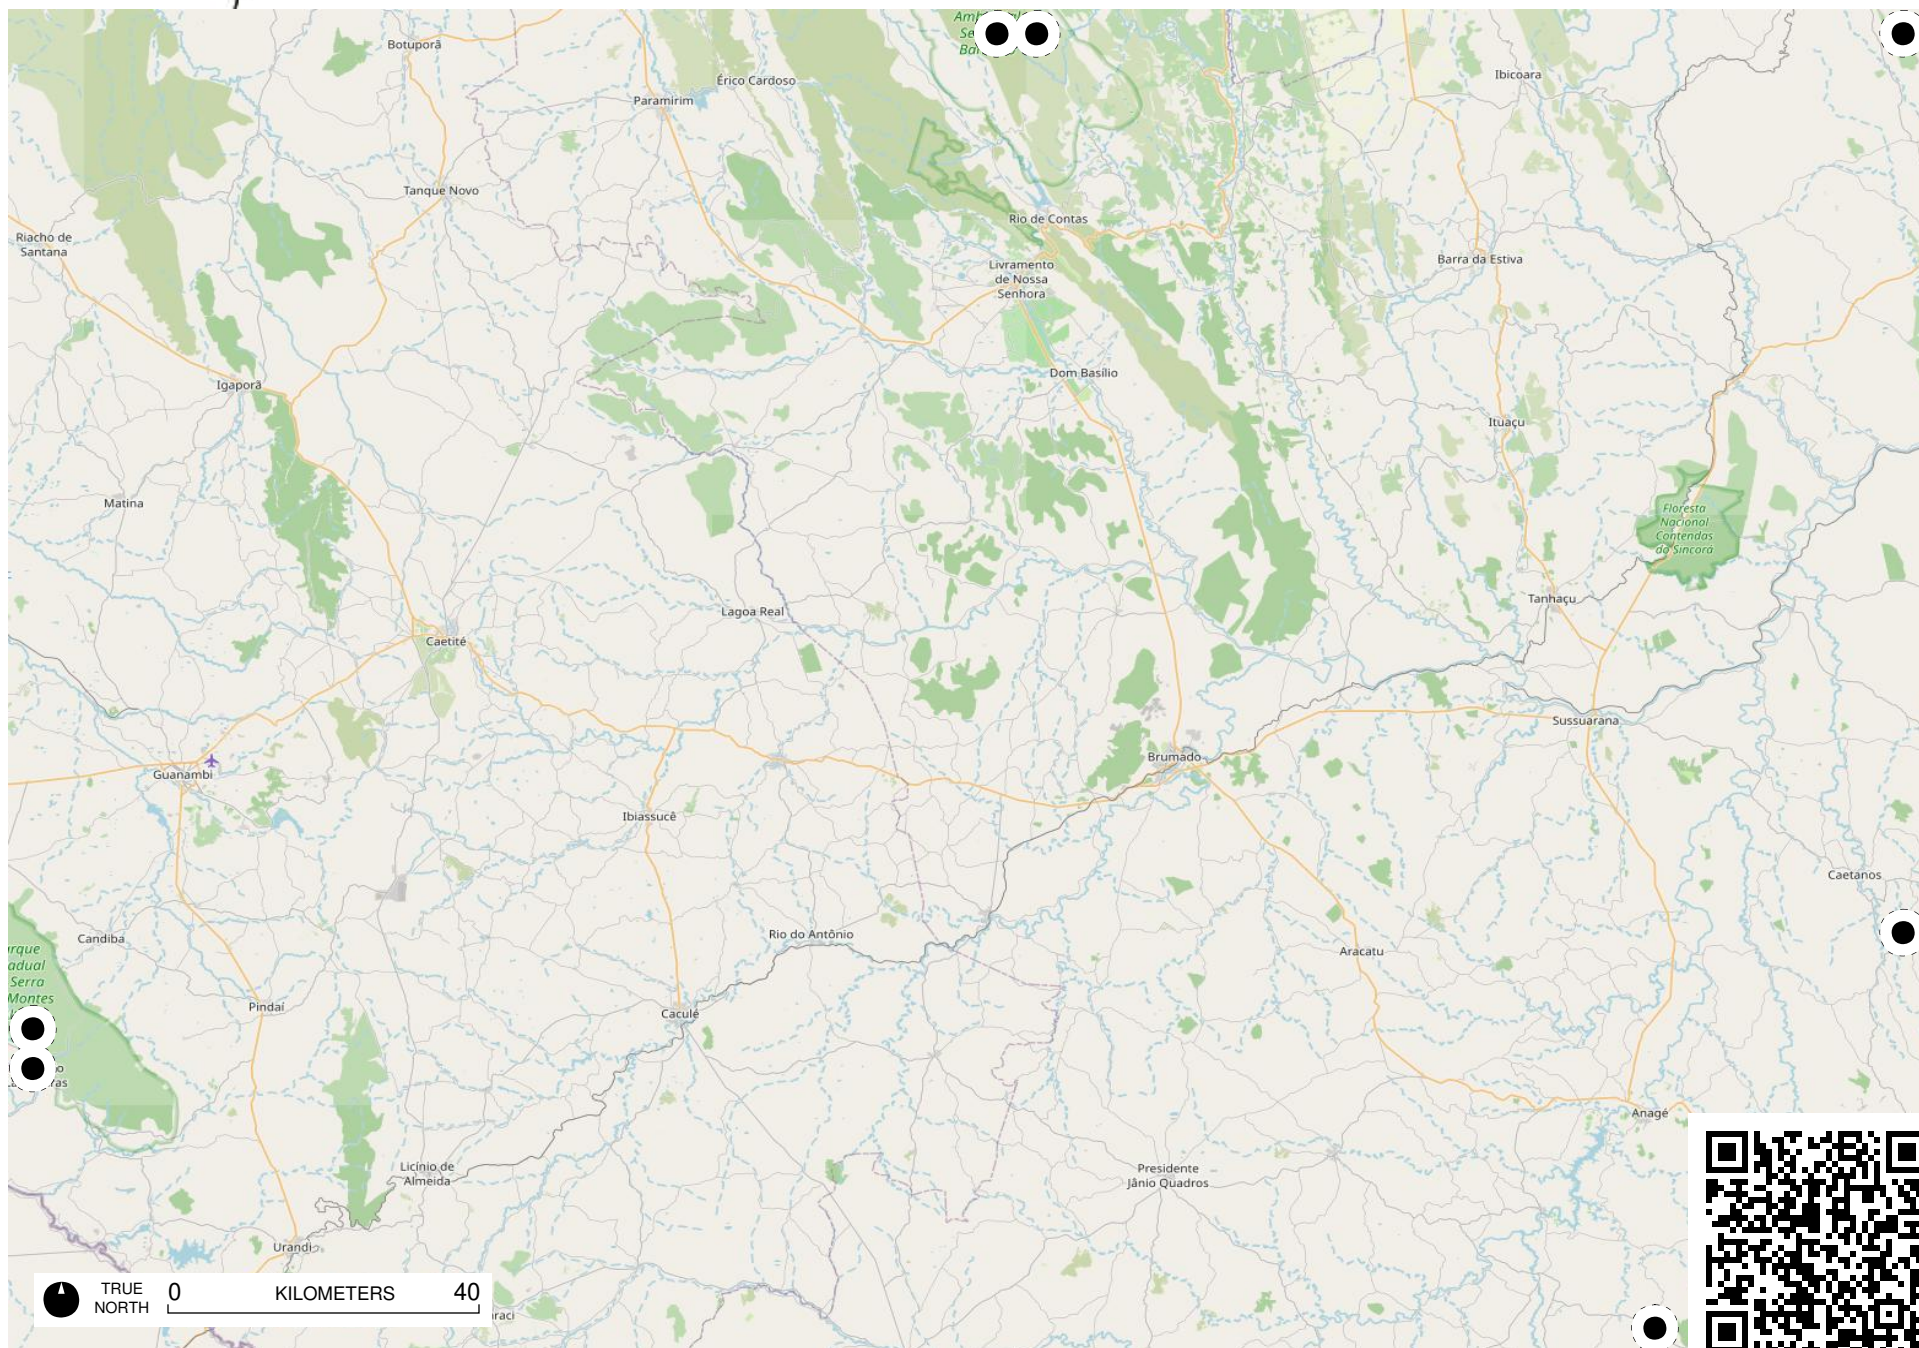

Terra Indígena  
Pimentel  
Barbosa

TRUE NORTH 0 KILOMETERS 40

Área da  
Cocha e Ciba

TRUE  
NORTH

0 KILOMETERS 40

TRUE NORTH 0 KILOMETERS 40

Vazante

TRUE NORTH 0 KILOMETERS 40

# Field Papers

Região Sudeste

<https://fieldpapers.org/atlas/5qey3j4w/14>

TRUE NORTH 0 KILOMETERS 40

# Field Papers

Região Sudeste

<https://fieldpapers.org/atlas/5qey3j4w/15>

TRUE NORTH 0 KILOMETERS 40

# Field Papers

Região Sudeste

<https://fieldpapers.org/atlas/5qey3j4w/16>

TRUE NORTH 0 KILOMETERS 40