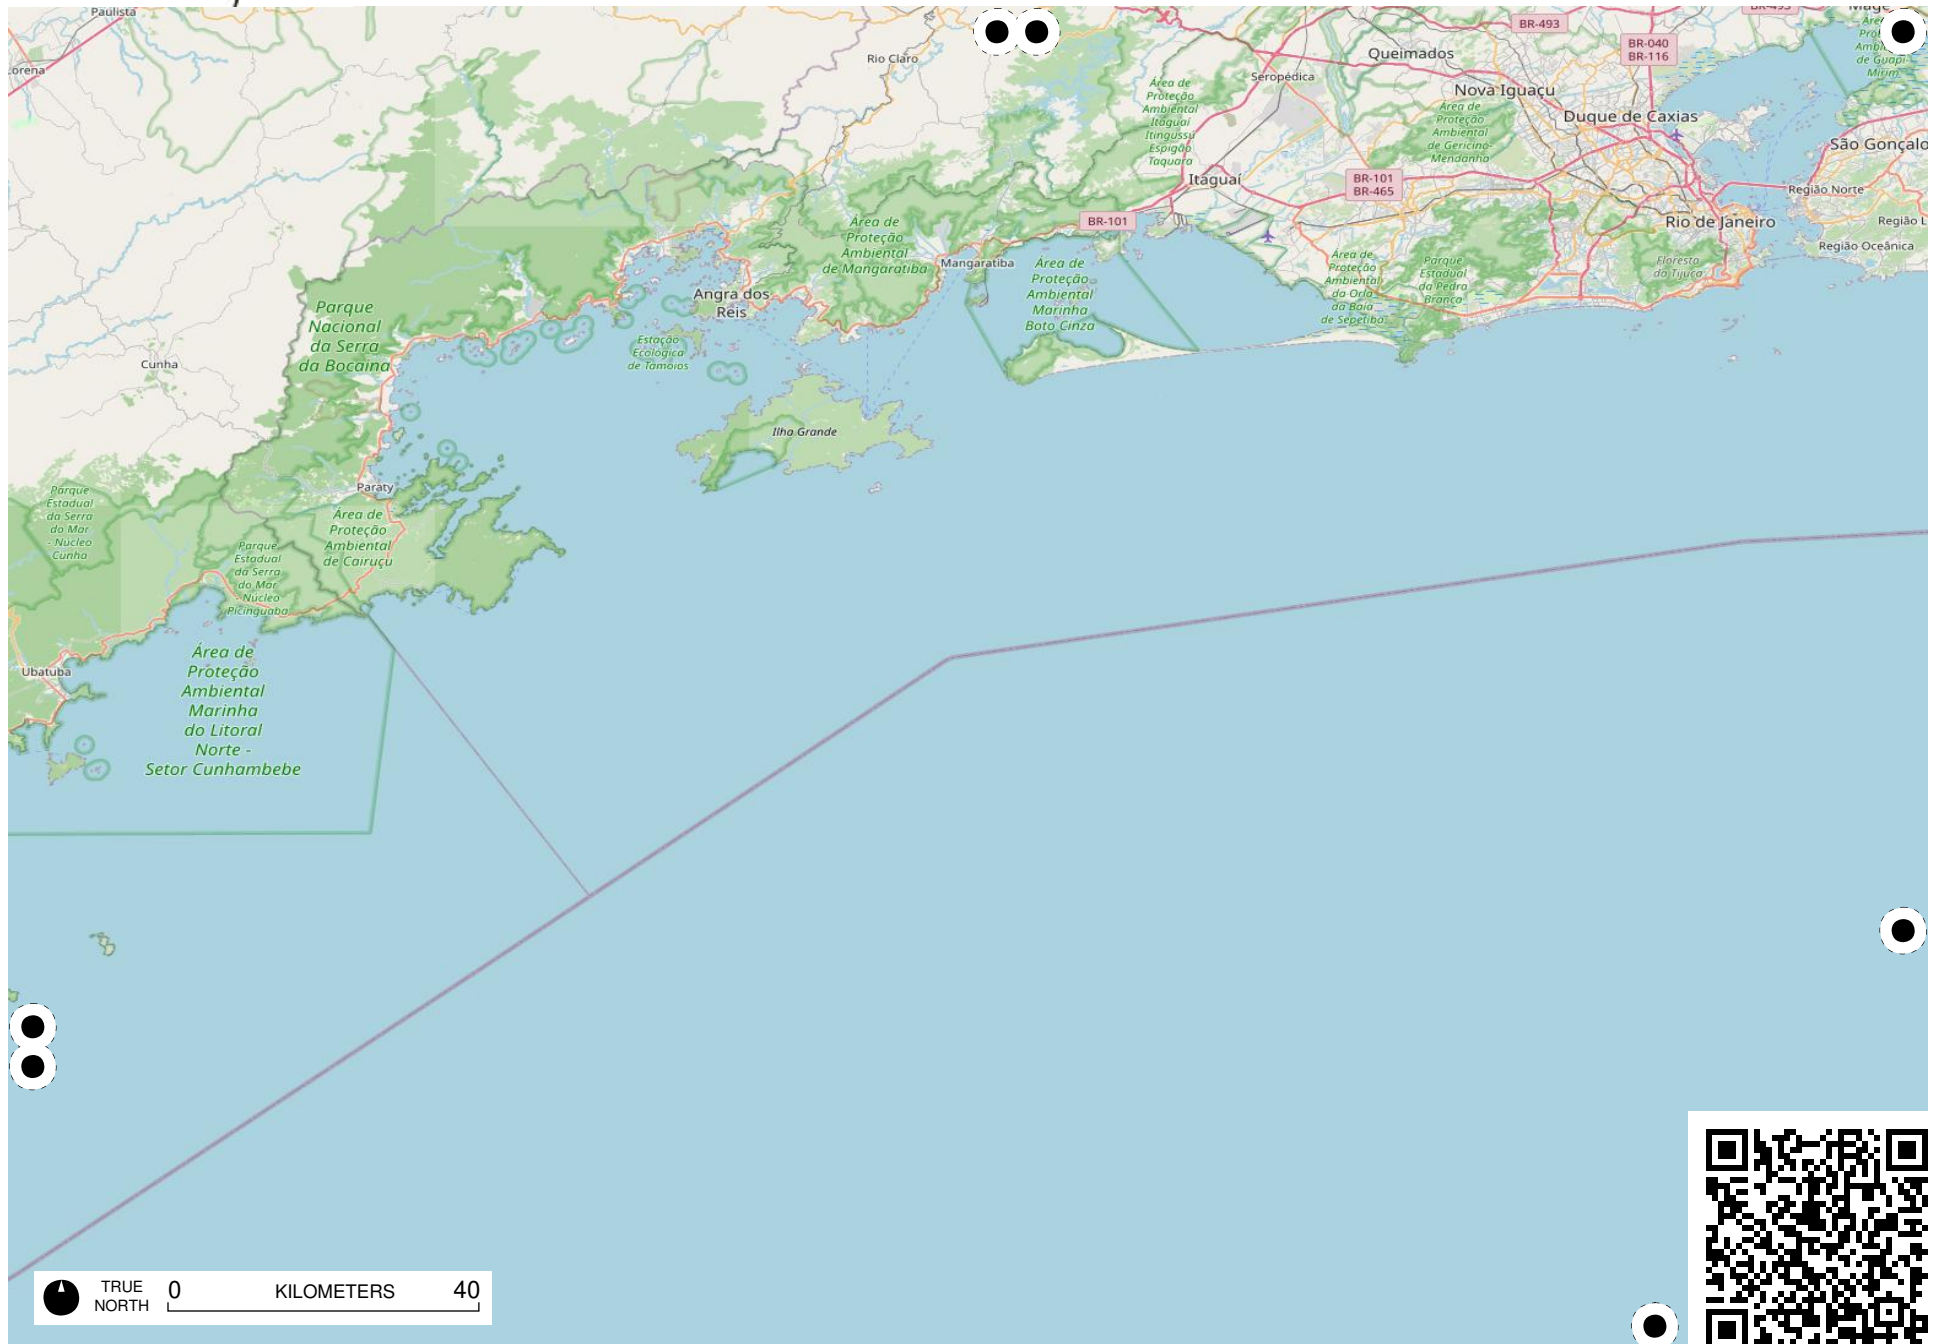

# Field Papers

Região Sudeste

<https://fieldpapers.org/atlasses/5qey3j4w/F7>

# Field Papers

Região Sudeste

<https://fieldpapers.org/atlasses/5qey3j4w/G7>

TRUE NORTH 0 KILOMETERS 40

# Field Papers

Região Sudeste

<https://fieldpapers.org/atlasses/5qey3j4w/H5>

TRUE NORTH 0 KILOMETERS 40

# Field Papers

Região Sudeste

<https://fieldpapers.org/atlas/5qey3j4w/15>

TRUE NORTH 0 KILOMETERS 40