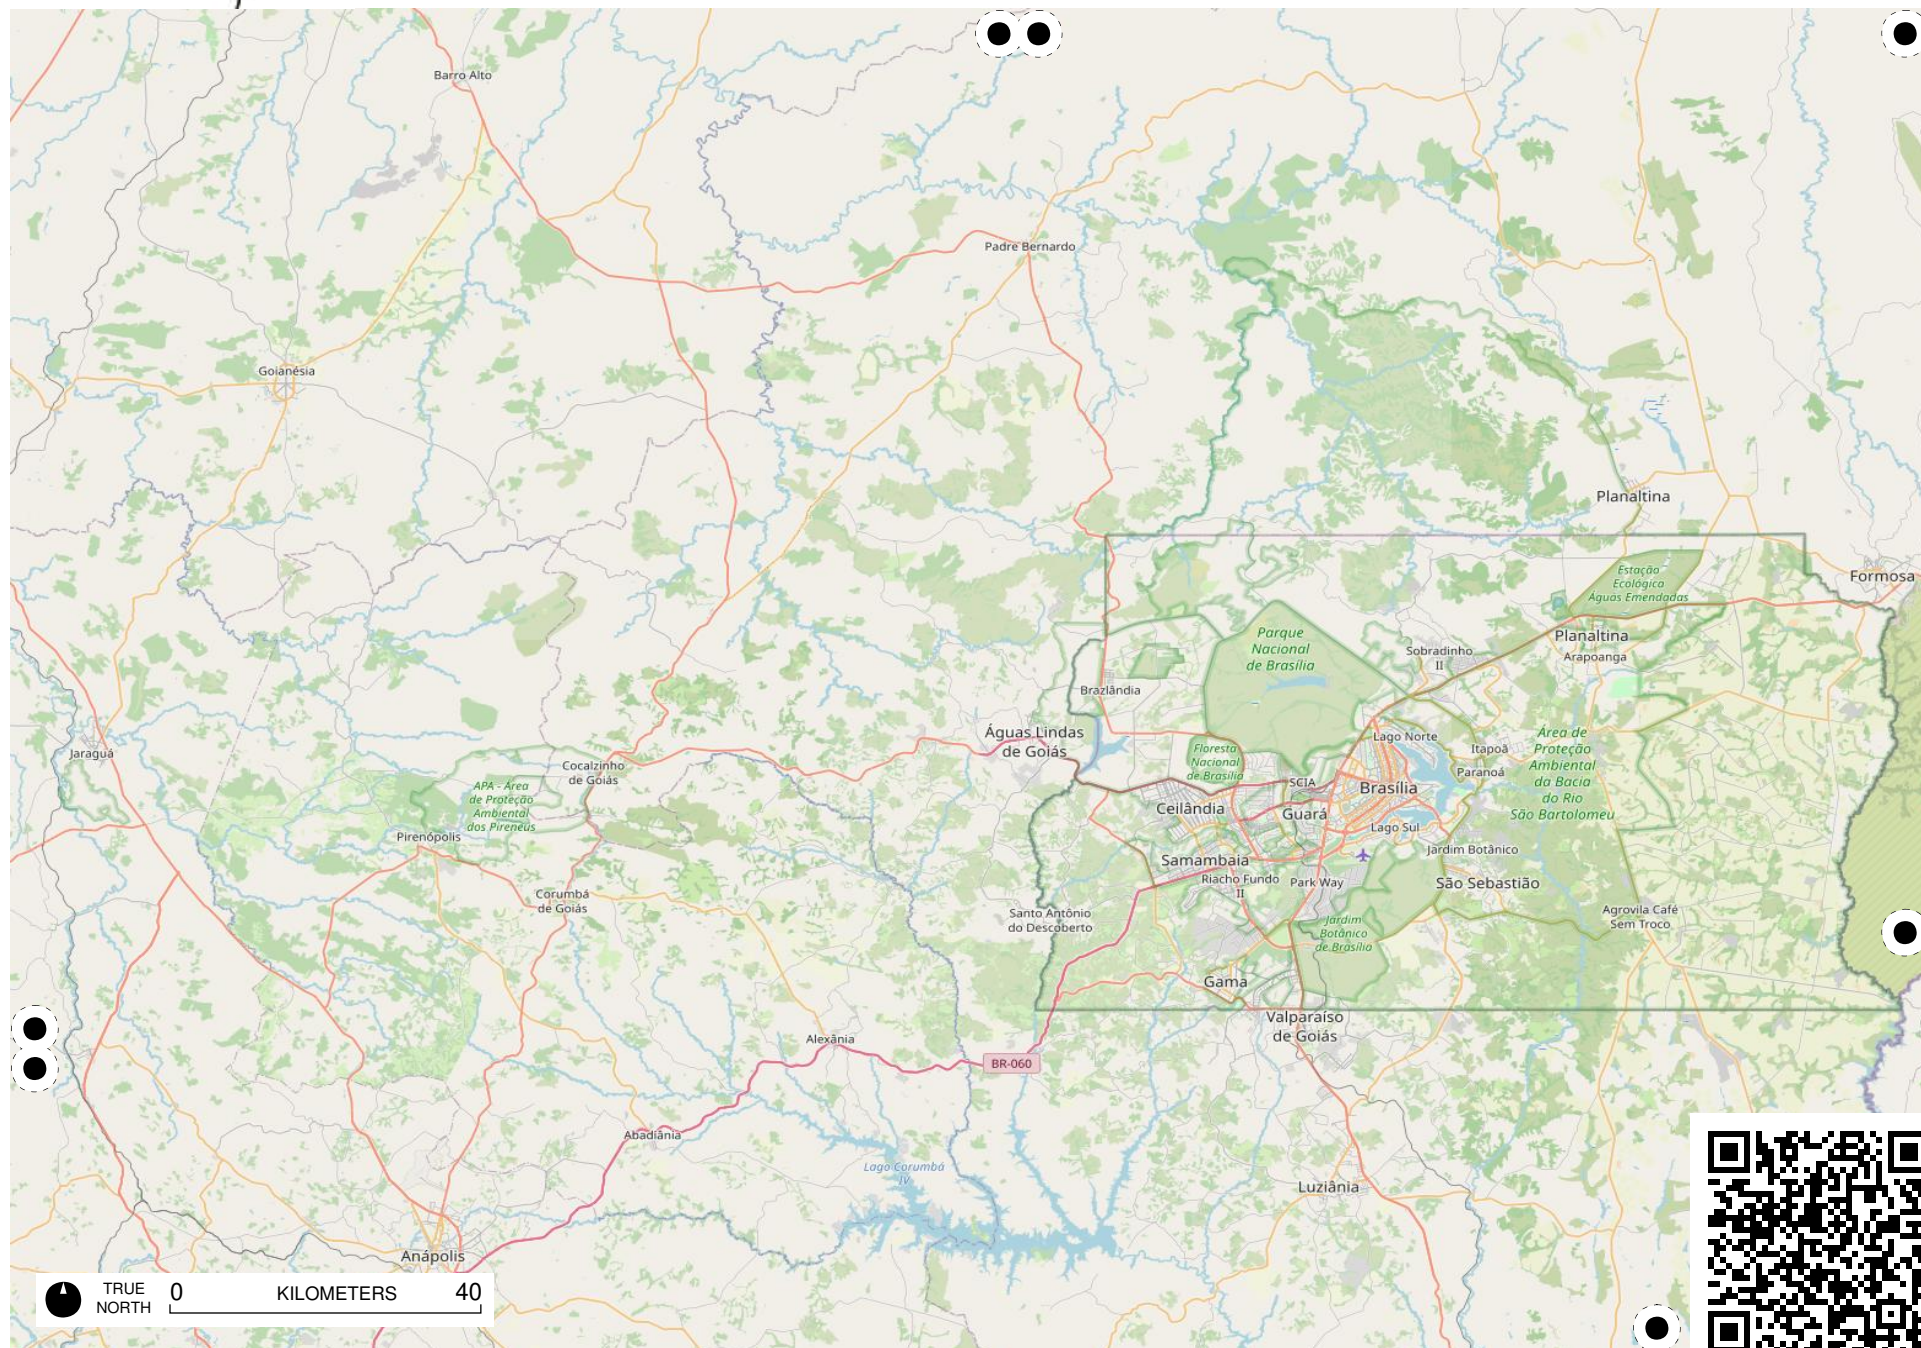

Terra Indígena  
Pimentel  
Barbosa

TRUE NORTH 0 KILOMETERS 40

Área da  
Cocha e Ciba

TRUE  
NORTH

0 KILOMETERS 40

TRUE NORTH 0 KILOMETERS 40

Vazante

TRUE NORTH 0 KILOMETERS 40

# Field Papers

Região Sudeste

<https://fieldpapers.org/atlas/5qey3j4w/14>

TRUE NORTH 0 KILOMETERS 40

# Field Papers

Região Sudeste

<https://fieldpapers.org/atlas/5qey3j4w/15>

TRUE NORTH 0 KILOMETERS 40

# Field Papers

Região Sudeste

<https://fieldpapers.org/atlas/5qey3j4w/16>

TRUE NORTH 0 KILOMETERS 40