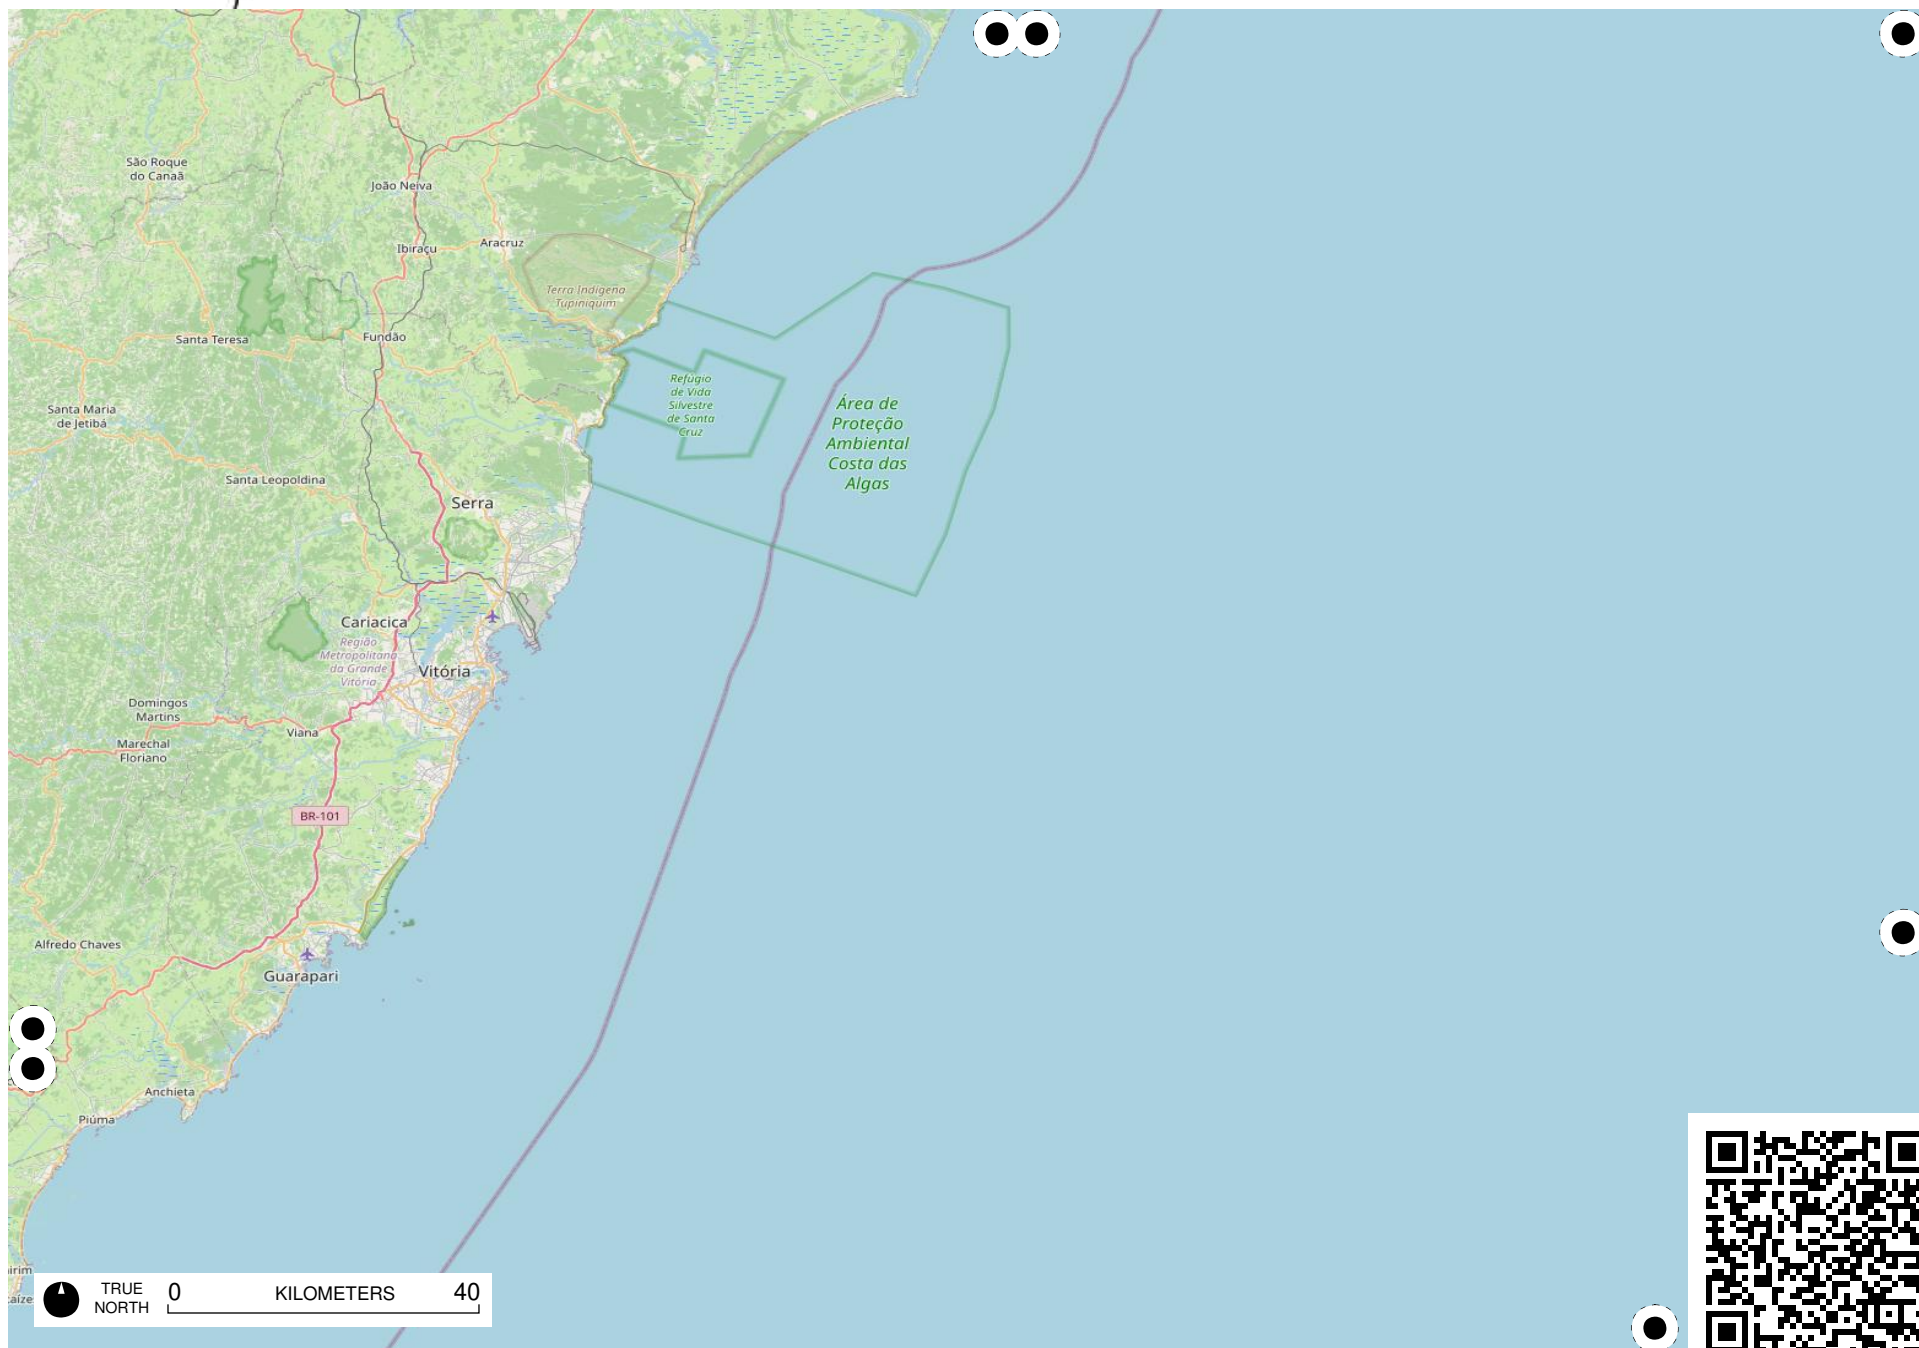

Terra Indígena  
Pimentel  
Barbosa

TRUE NORTH 0 KILOMETERS 40

Área da  
Cocha e Ciba

TRUE  
NORTH

0 KILOMETERS 40

TRUE NORTH 0 KILOMETERS 40

Vazante

TRUE NORTH 0 KILOMETERS 40

TRUE NORTH 0 KILOMETERS 40

# Field Papers

Região Sudeste

<https://fieldpapers.org/atlasses/5qey3j4w/G7>

TRUE NORTH 0 KILOMETERS 40