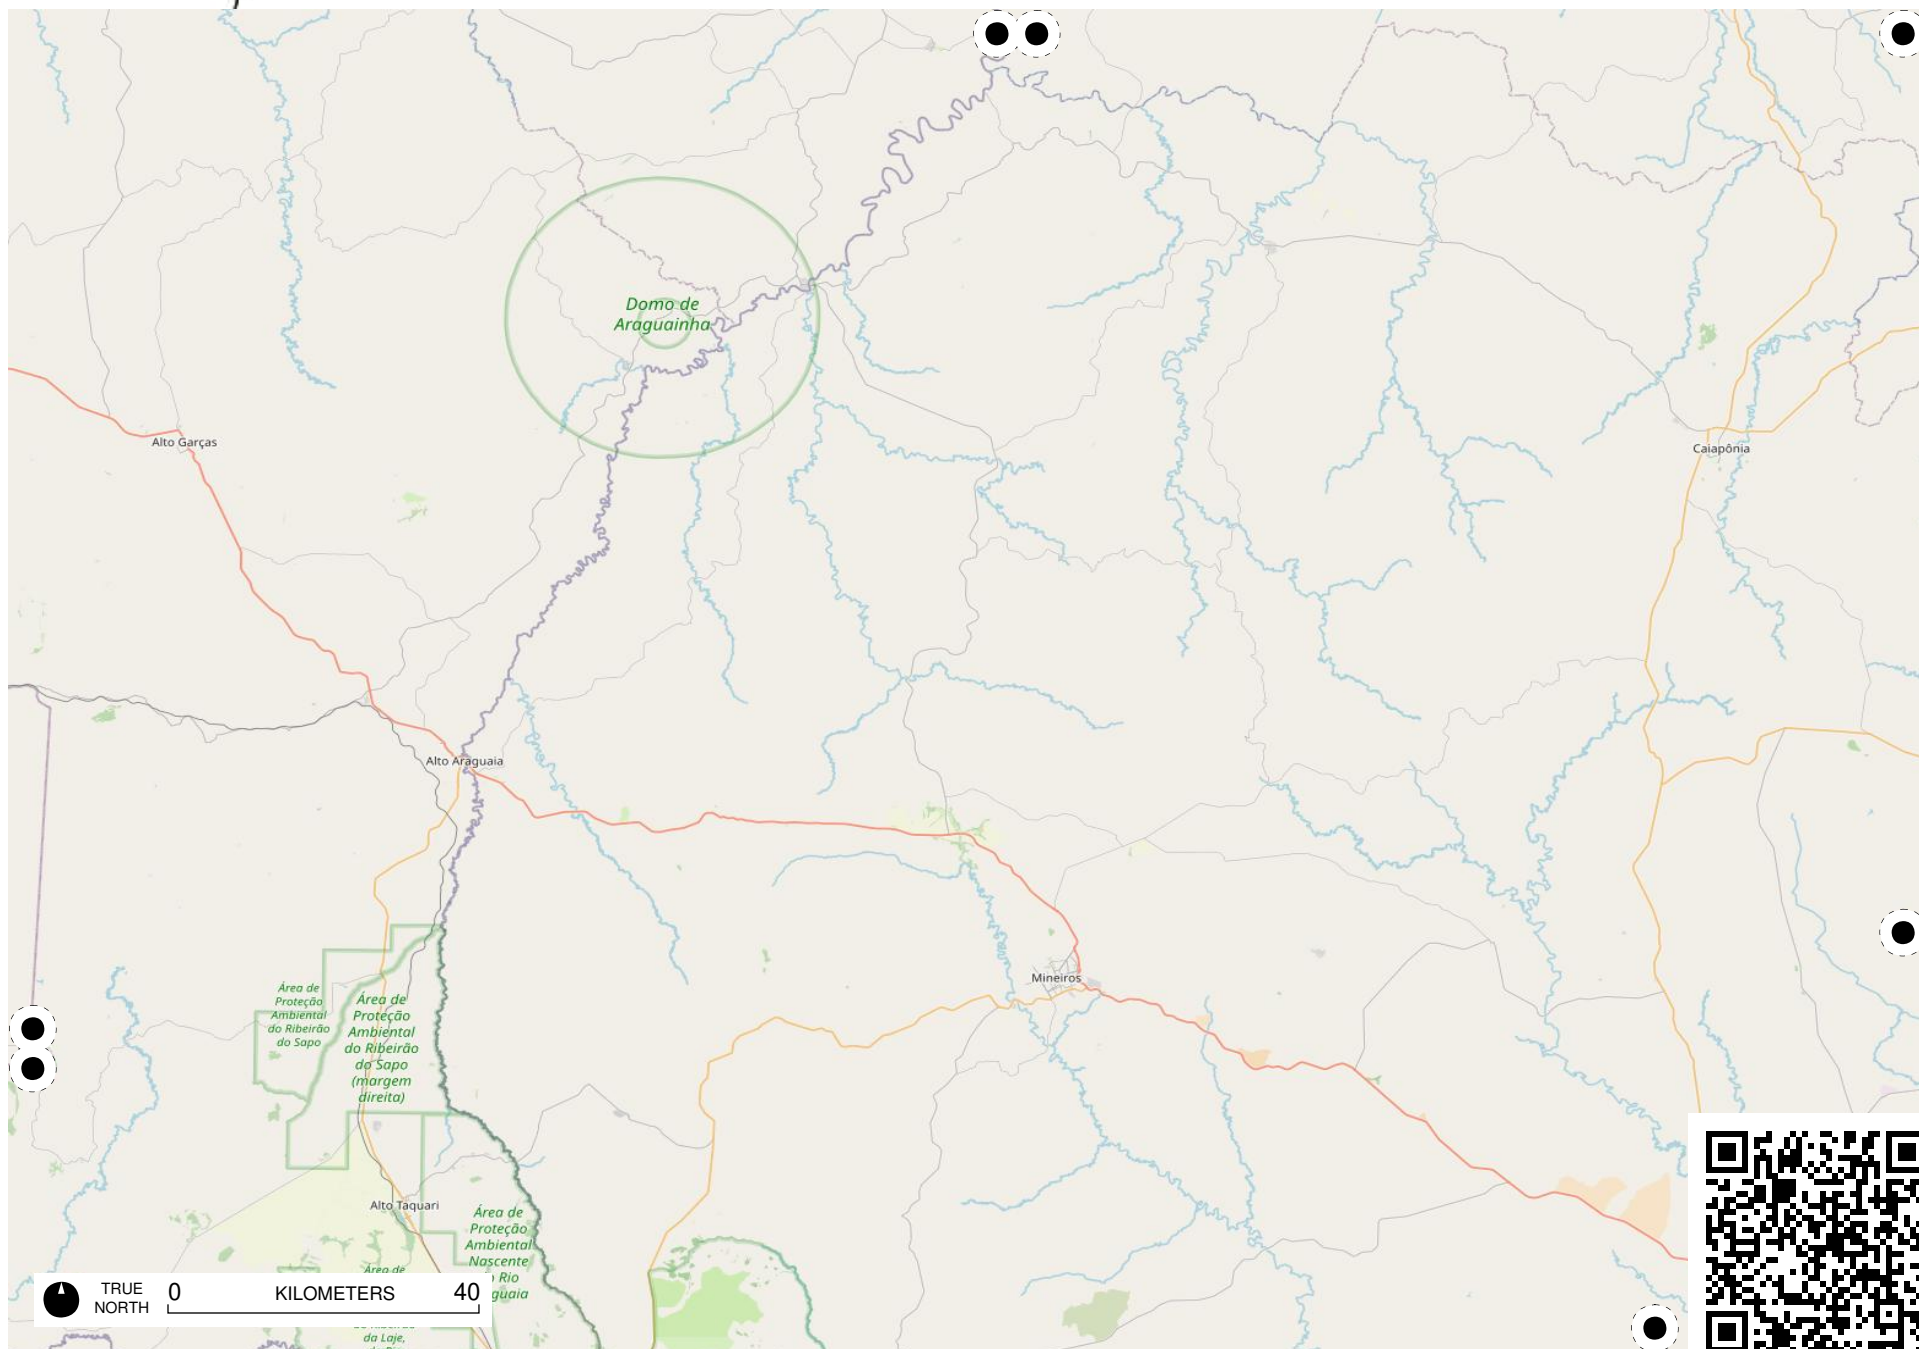

Terra Indígena  
Pimentel  
Barbosa

TRUE NORTH 0 KILOMETERS 40

Área da  
Cocha e Ciba

TRUE  
NORTH

0 KILOMETERS 40

TRUE NORTH 0 KILOMETERS 40

Vazante

TRUE NORTH 0 KILOMETERS 40

# Field Papers

Região Sudeste

<https://fieldpapers.org/atlas/5qey3j4w/14>

TRUE NORTH 0 KILOMETERS 40

# Field Papers

Região Sudeste

<https://fieldpapers.org/atlas/5qey3j4w/15>

TRUE NORTH 0 KILOMETERS 40

# Field Papers

Região Sudeste

<https://fieldpapers.org/atlas/5qey3j4w/16>

TRUE NORTH 0 KILOMETERS 40