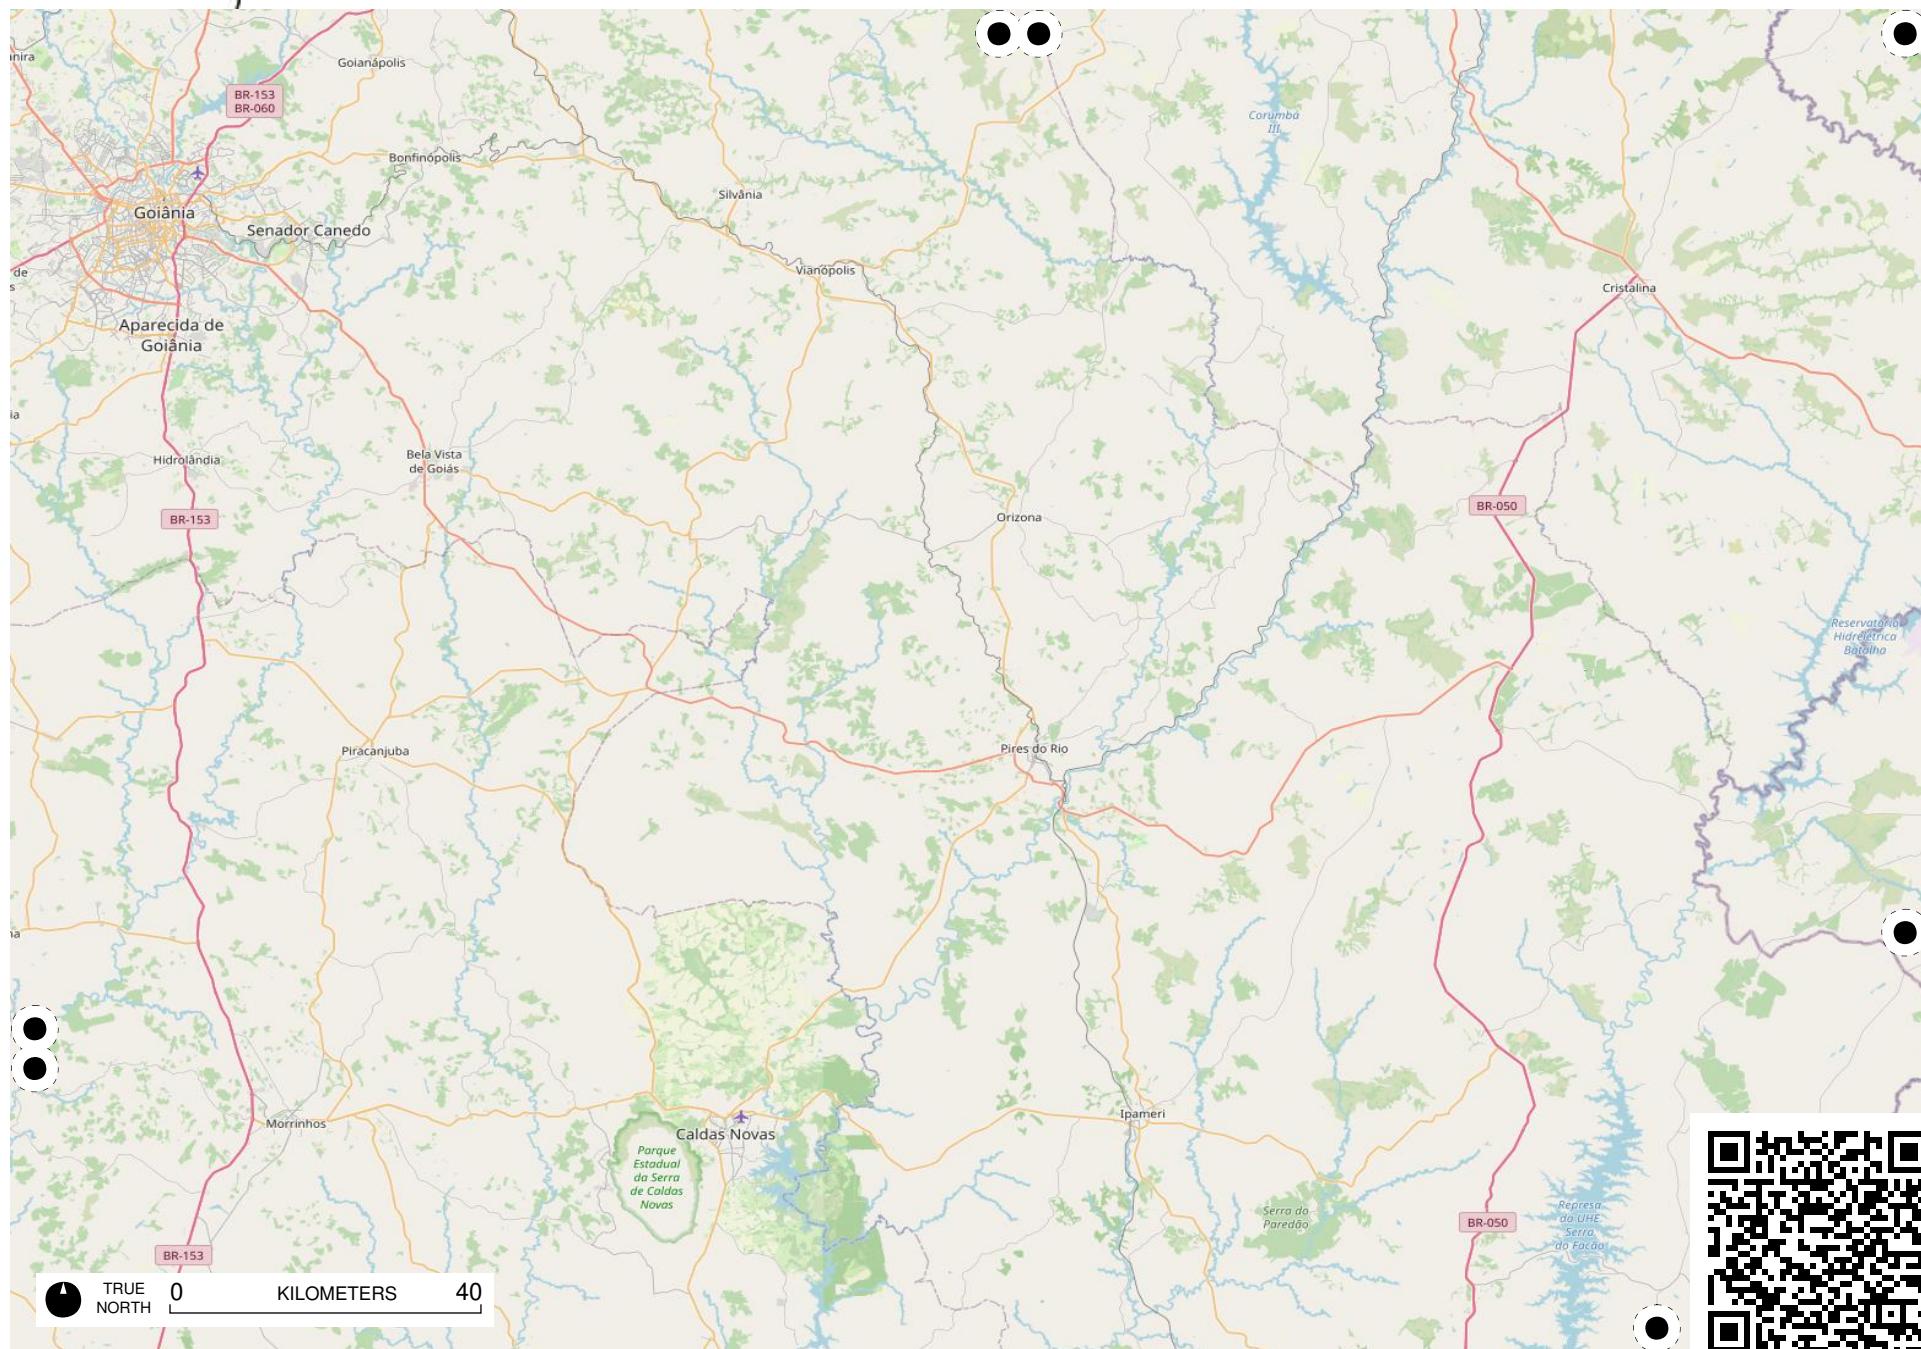

Terra Indígena  
Pimentel  
Barbosa

TRUE NORTH 0 KILOMETERS 40

Área da  
Cocha e Ciba

TRUE  
NORTH

0 KILOMETERS 40

TRUE NORTH 0 KILOMETERS 40

Vazante

TRUE NORTH 0 KILOMETERS 40

# Field Papers

Região Sudeste

<https://fieldpapers.org/atlas/5qey3j4w/14>

TRUE NORTH 0 KILOMETERS 40

# Field Papers

Região Sudeste

<https://fieldpapers.org/atlas/5qey3j4w/15>

TRUE NORTH 0 KILOMETERS 40

# Field Papers

Região Sudeste

<https://fieldpapers.org/atlas/5qey3j4w/16>

TRUE NORTH 0 KILOMETERS 40