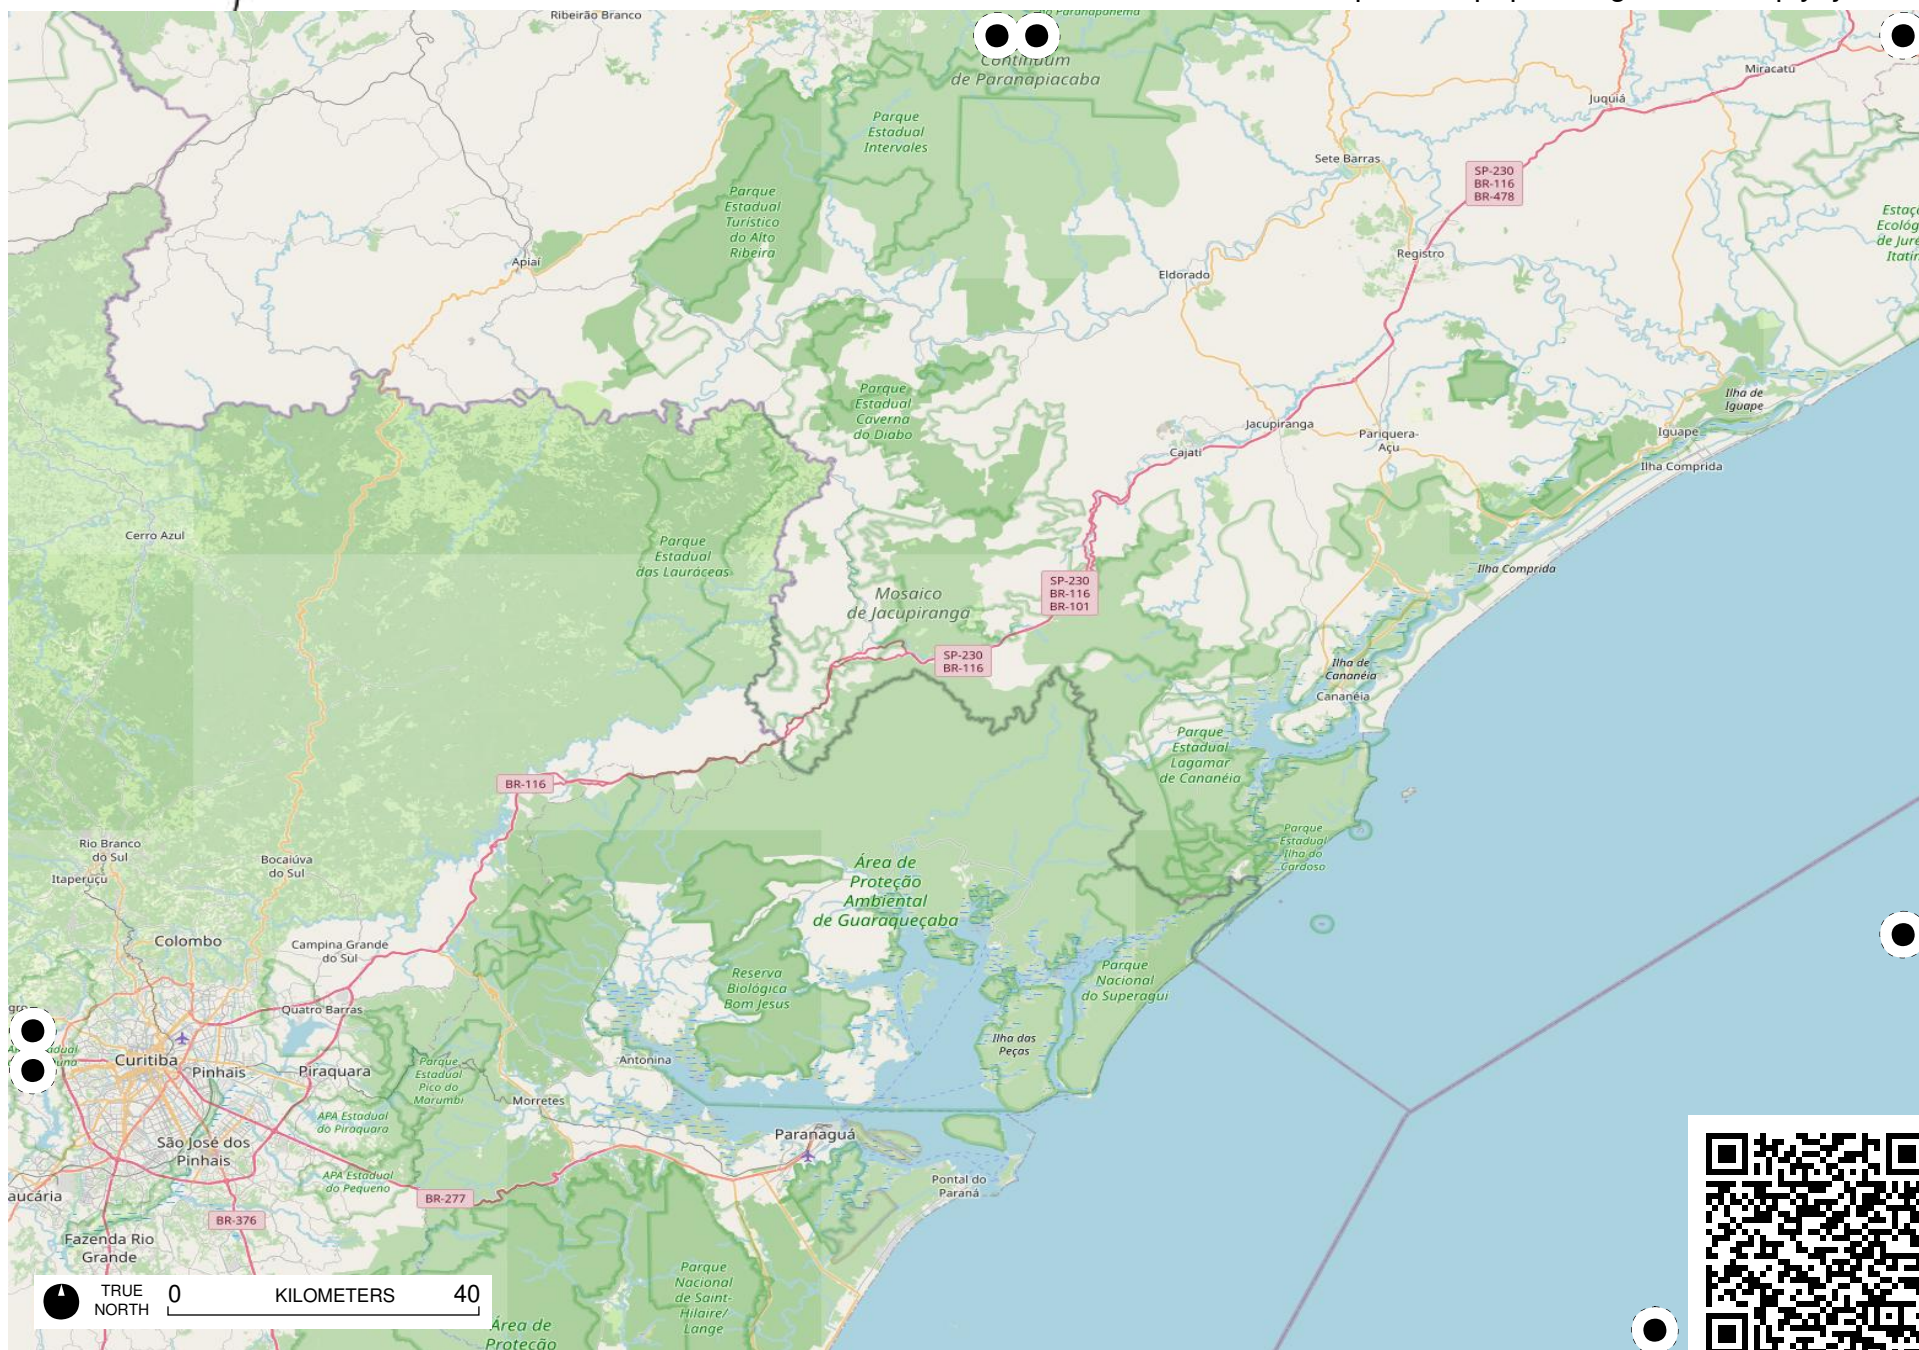

# Field Papers

Região Sudeste

<https://fieldpapers.org/atlasses/5qey3j4w/G7>

TRUE NORTH 0 KILOMETERS 40

# Field Papers

Região Sudeste

<https://fieldpapers.org/atlasses/5qey3j4w/H5>

TRUE NORTH 0 KILOMETERS 40

# Field Papers

Região Sudeste

<https://fieldpapers.org/atlasses/5qey3j4w/H6>

TRUE NORTH 0 KILOMETERS 40

# Field Papers

Região Sudeste

<https://fieldpapers.org/atlas/5qey3j4w/16>

TRUE NORTH 0 KILOMETERS 40