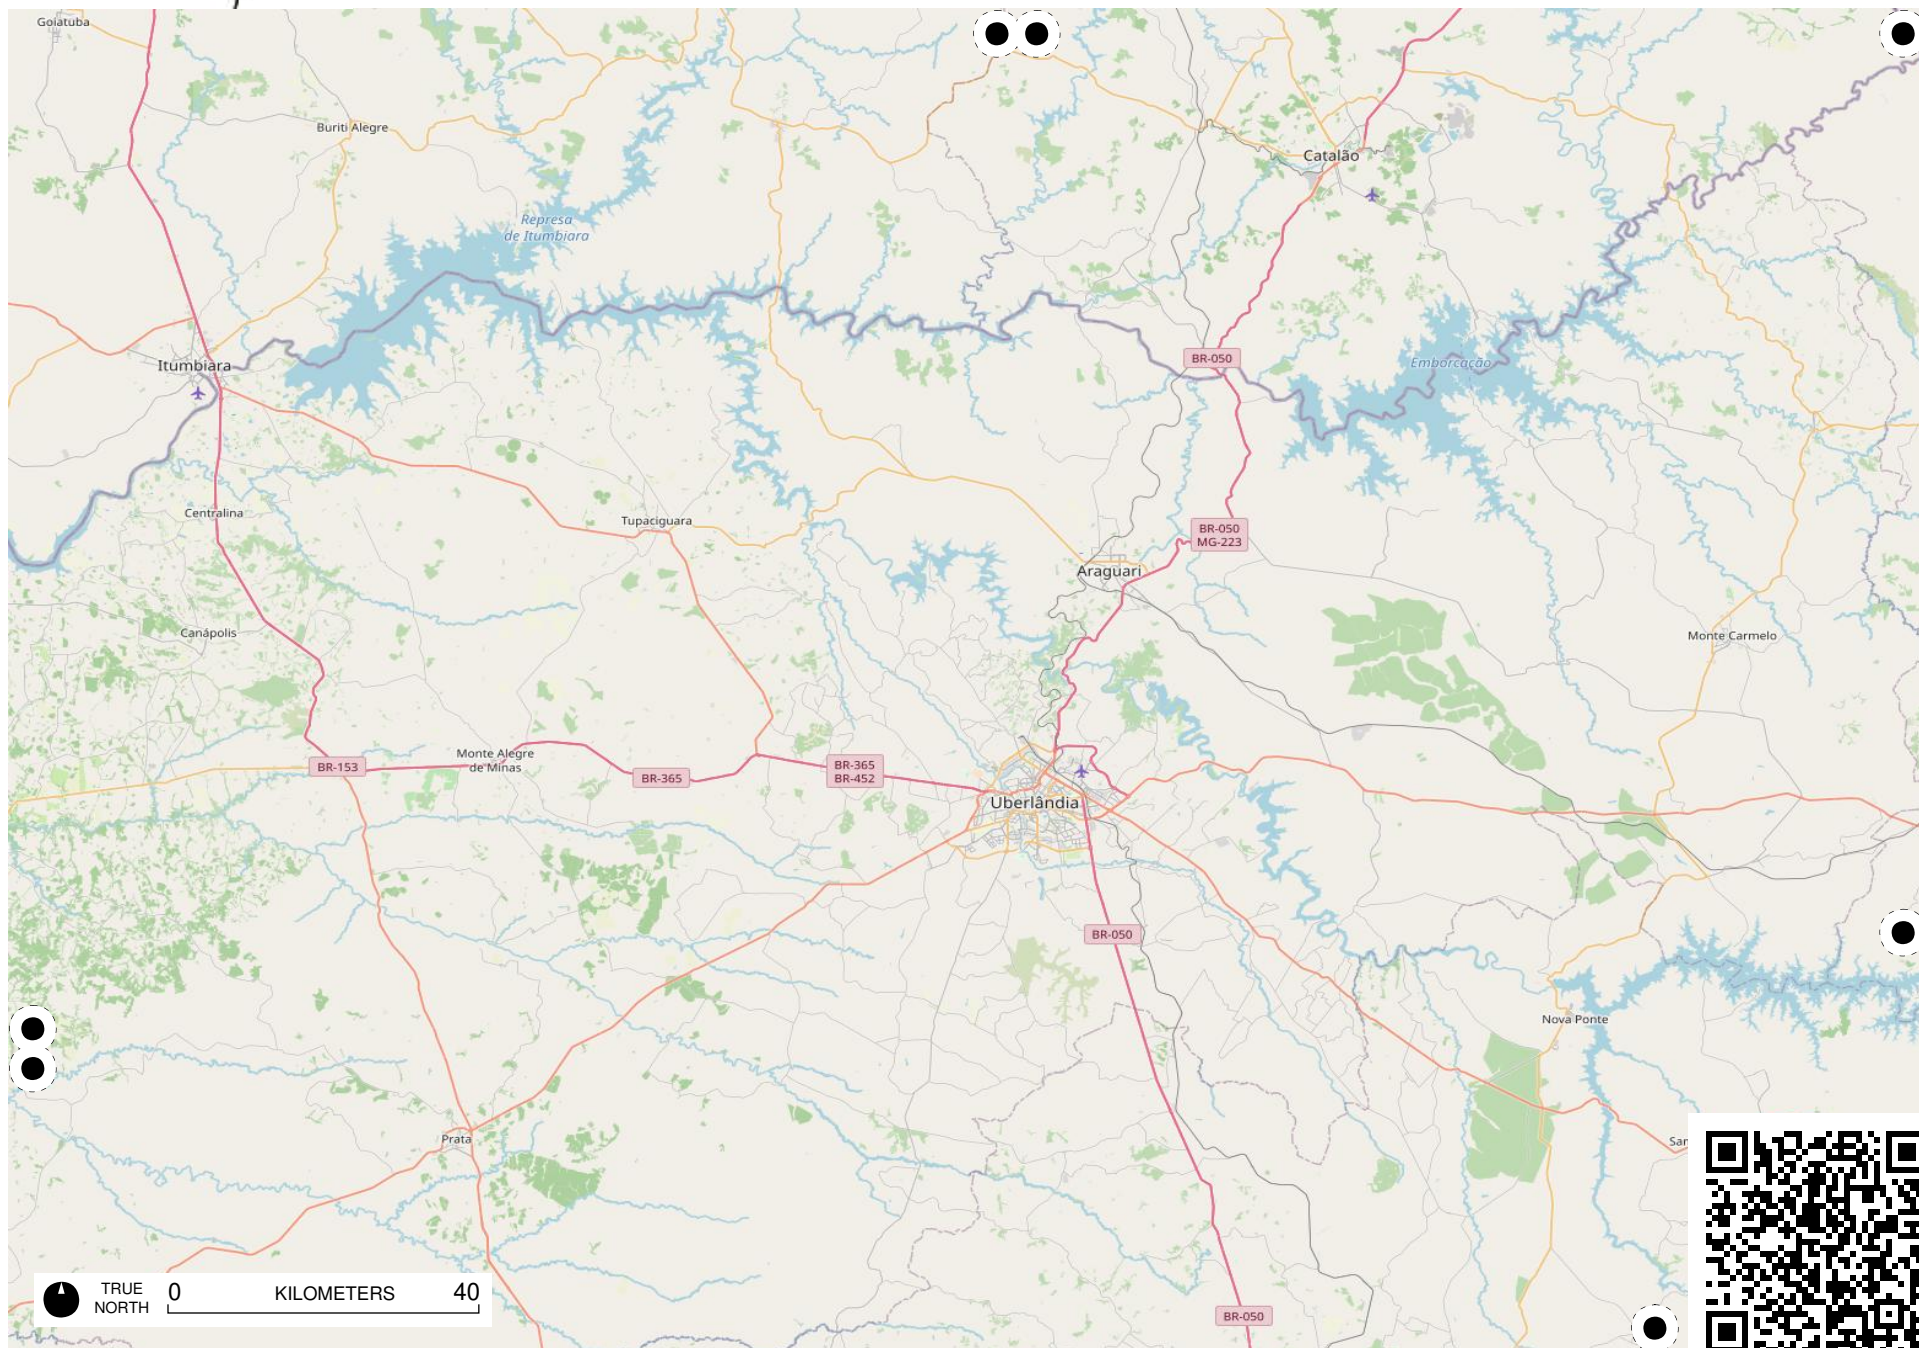

Terra Indígena  
Pimentel  
Barbosa

TRUE NORTH 0 KILOMETERS 40

Área da  
Cocha e Ciba

TRUE  
NORTH

0 KILOMETERS 40

TRUE NORTH 0 KILOMETERS 40

Vazante

TRUE NORTH 0 KILOMETERS 40

# Field Papers

Região Sudeste

<https://fieldpapers.org/atlas/5qey3j4w/14>

TRUE NORTH 0 KILOMETERS 40

# Field Papers

Região Sudeste

<https://fieldpapers.org/atlas/5qey3j4w/15>

TRUE NORTH 0 KILOMETERS 40

# Field Papers

Região Sudeste

<https://fieldpapers.org/atlas/5qey3j4w/16>

TRUE NORTH 0 KILOMETERS 40