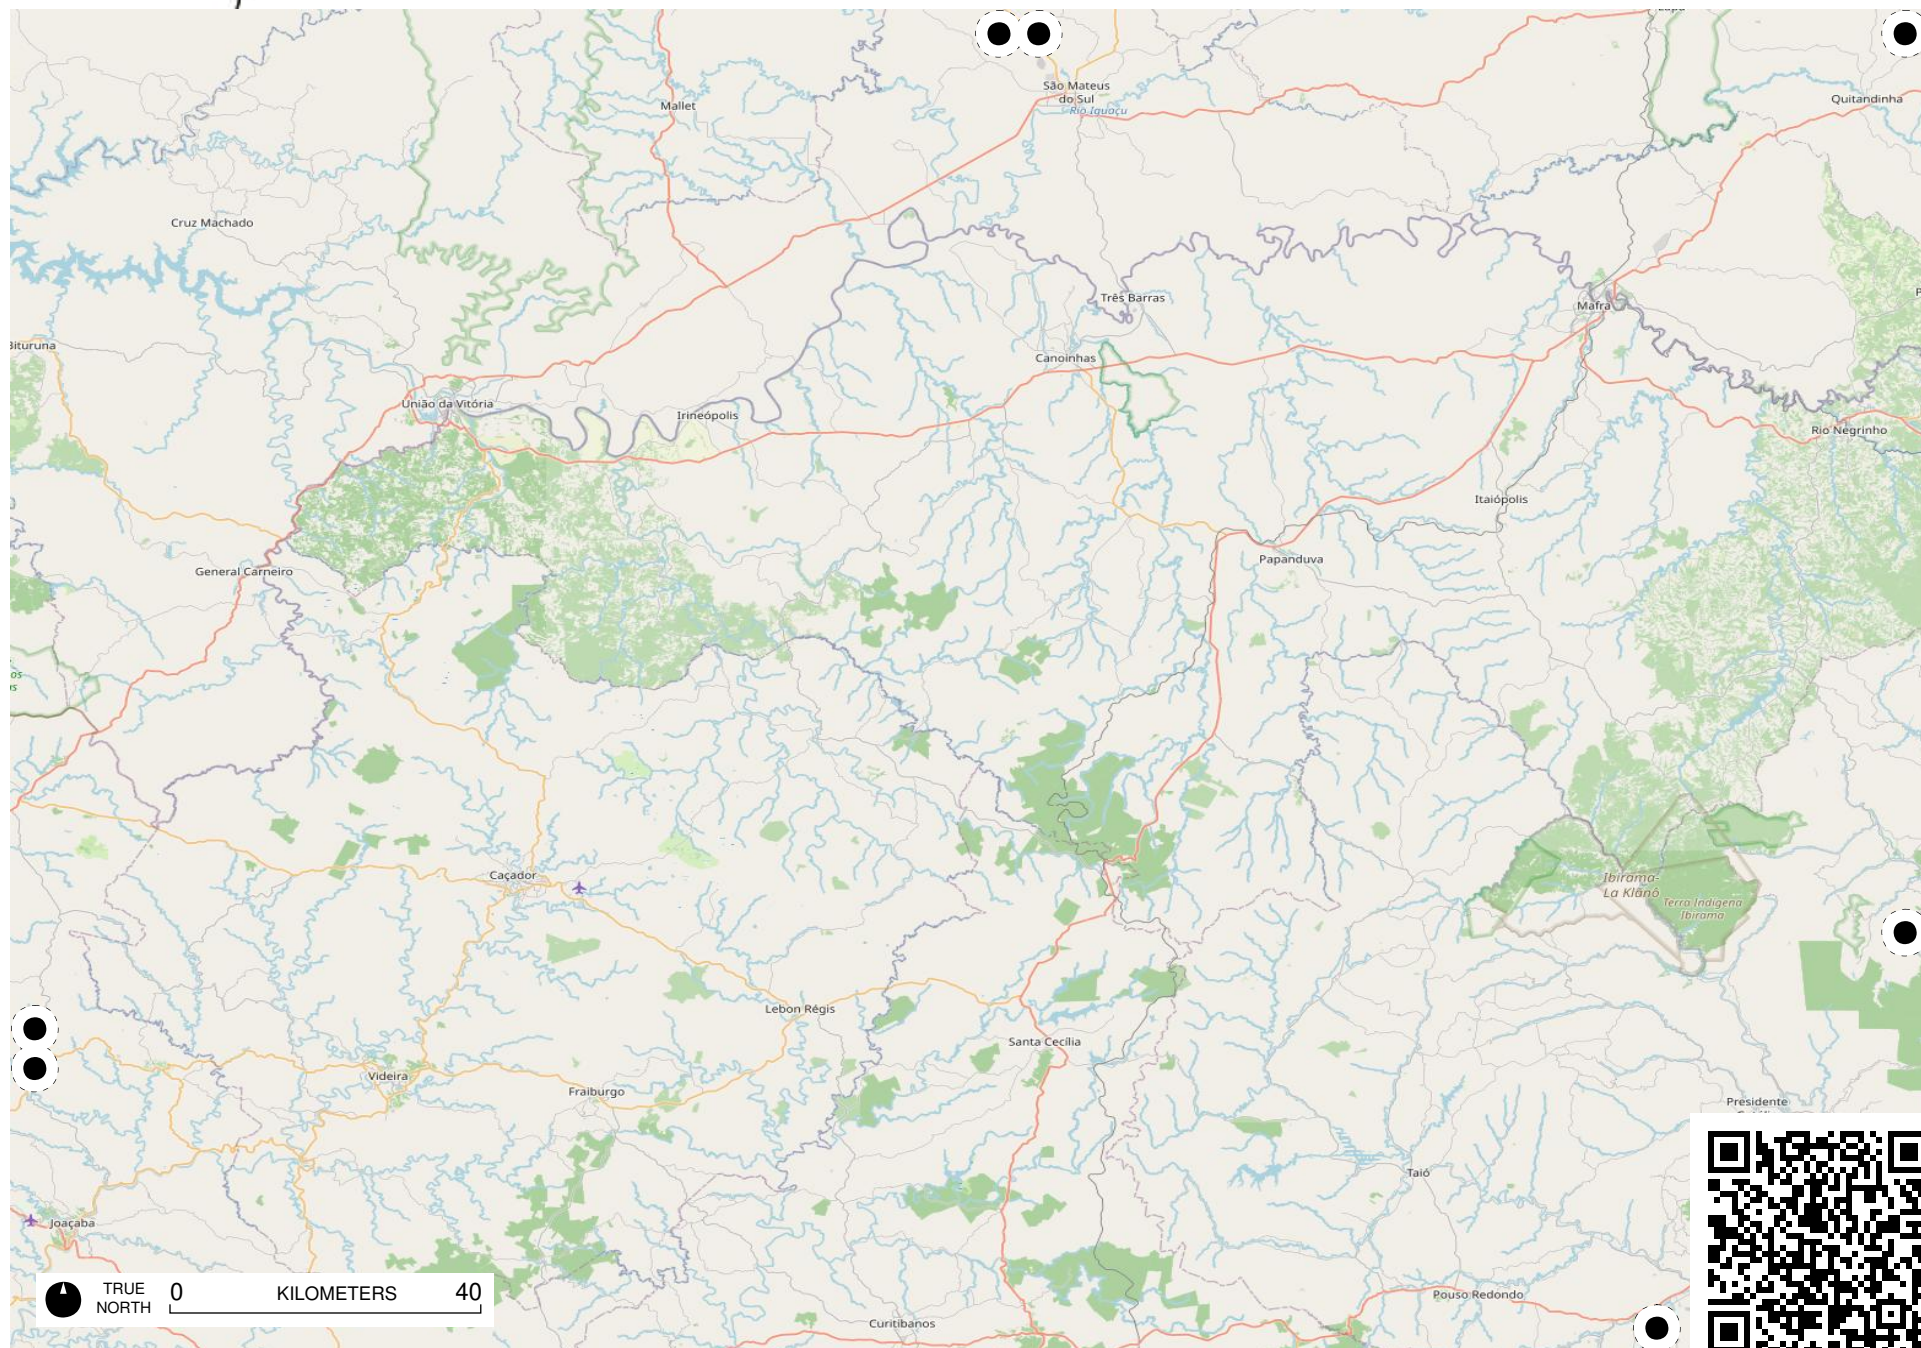

# Field Papers

Região Sudeste

<https://fieldpapers.org/atlasses/5qey3j4w/H7>

TRUE NORTH 0 KILOMETERS 40

# Field Papers

Região Sudeste

<https://fieldpapers.org/atlas/5qey3j4w/14>

TRUE NORTH 0 KILOMETERS 40

# Field Papers

Região Sudeste

<https://fieldpapers.org/atlas/5qey3j4w/15>

TRUE NORTH 0 KILOMETERS 40

# Field Papers

Região Sudeste

<https://fieldpapers.org/atlas/5qey3j4w/16>

TRUE NORTH 0 KILOMETERS 40